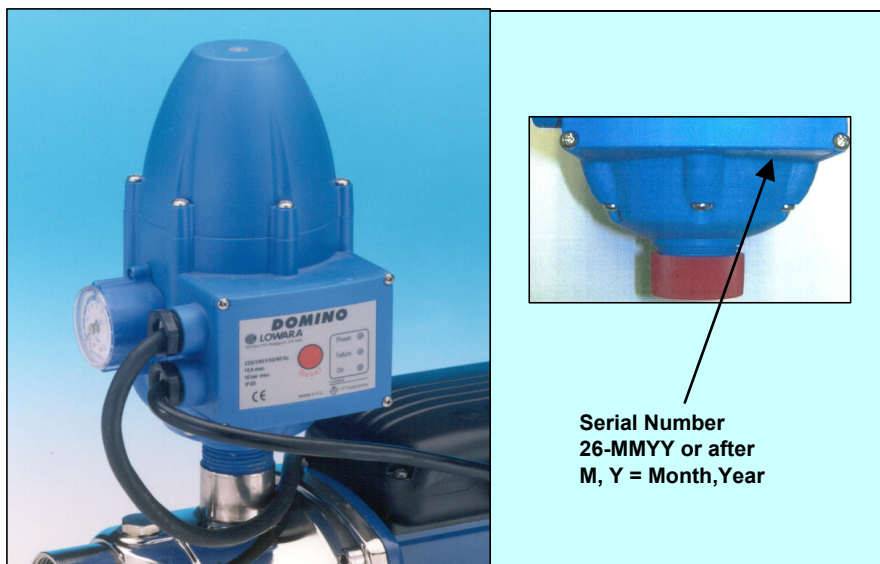

CONTROL SYSTEMS FOR ELECTROPUMPS

Prod date > 01/2011

DOMINO S/n > 26-MMY (Month, Year)

109120051	DOMINO 230V 50-60Hz
109120061	DOMINO 125V 50-60Hz
109120071	DOMINO WITH SOCKET 230V 50-60Hz

SPARE PARTS FOR DOMINO

189120000	MANOMETER DEDICATED 10 Bar
189120150	ELECTRONIC CARD DOMINO 230V - BLACK S/n > 11-MMY
189120030	LOWER CONNECTION FOR DOMINO
189120060	MEMBRANE FOR DOMINO
TbD	ELECTRONIC CARD DOMINO 125V - BLACK
189120170	ELECTRONIC CARD DOMINO WITH FEMALE SOCKET - BLACK S/n > 11-MMY
189120050	COVER WITH FEMALE SOCKET FOR DOMINO