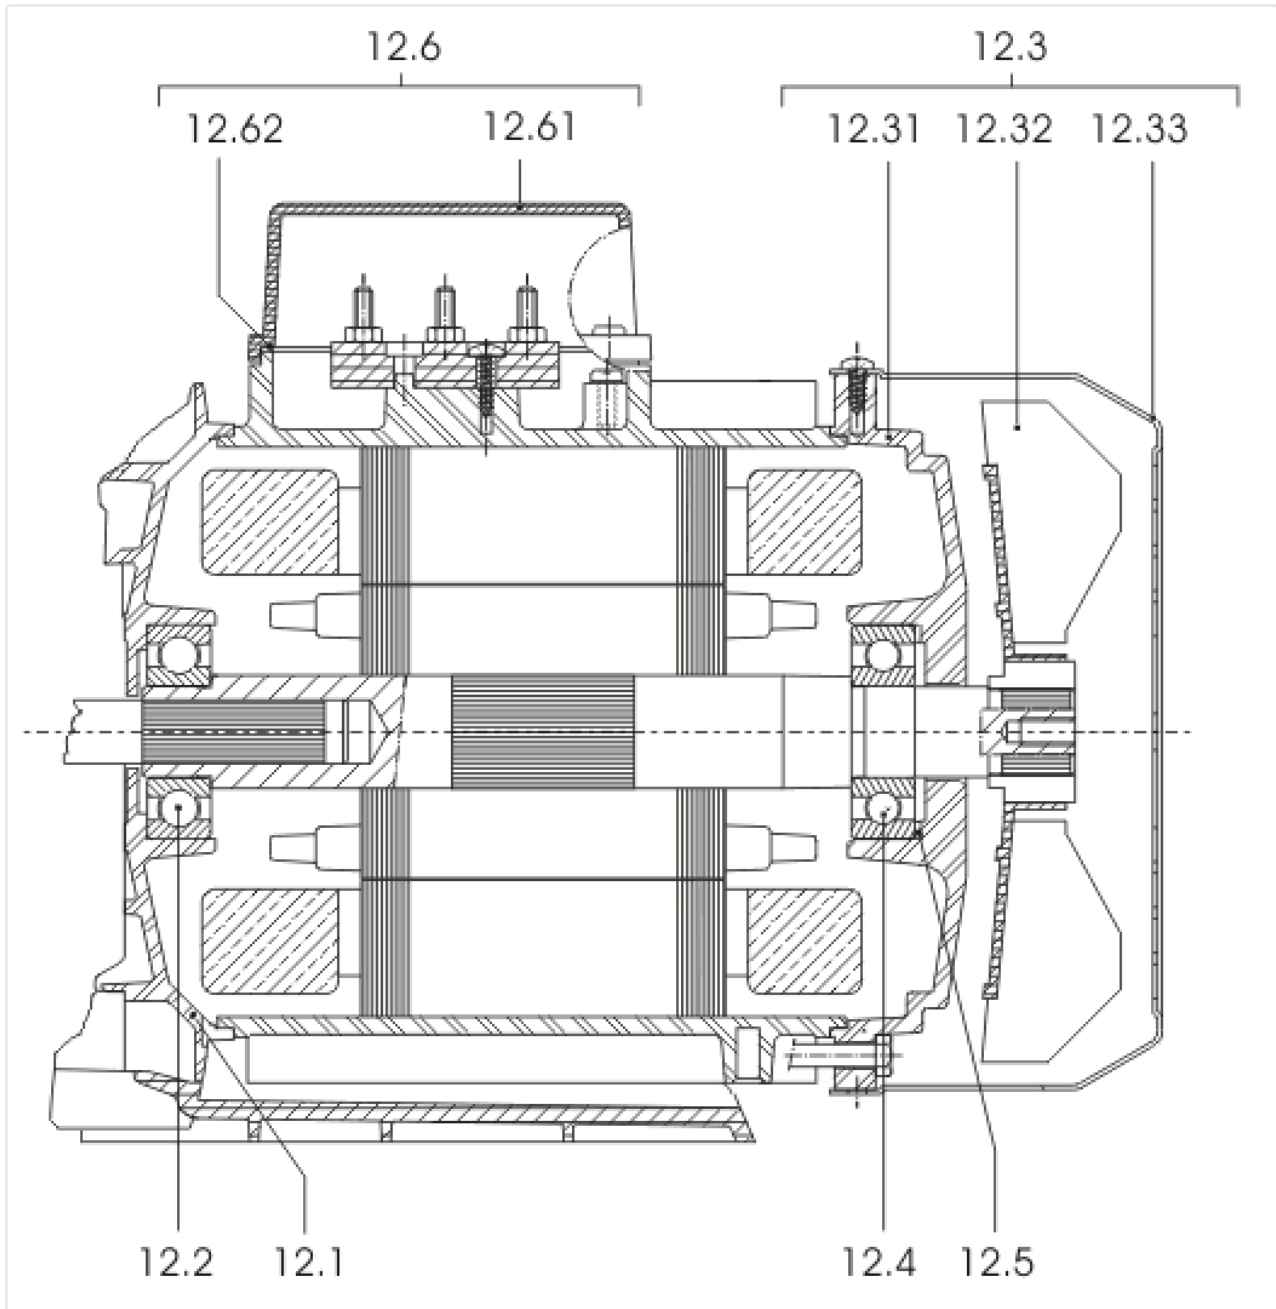

SPARE PARTS MOTOR MC304-EM/ -D (MG71)

Item	Article no.	Description	Quantity
12.1	4028055	END SHILD AS MP3/MP603+604 +PK.	1
7.6	4185162	BALL-BEARING-6302-C3-DDU-E-EA6 VP.	1
12.3	2048812	FAN D.110 MG.71 MC KIT	1
12.31		> REAR-BEARING-MOT71-D110-LOCKING	1
12.32	4233938	> Motor fan T63-71 D100 VP.	1
12.33	4202863	> FAN-COVER-MOTOR71-D110-LOCKING VP.	1
12.4	122097891	BALL BEARING 6202/2Z-C3 (HT) VP.	1
12.5	4215742	Crinkled washer 6202/6300-C3 VP.	1
12.61	4007672	TERMINAL-BOX-COVER-MOT-MONO-71	1
12.62	4209688	Flat-Gasket-BAB-MOT71 VP.	1
	2132532	CAPACITOR 12MF 470V CA.LG.210 V1EC1 VP.	1
	4207951	CIRCLIP D15X1 VP.	1