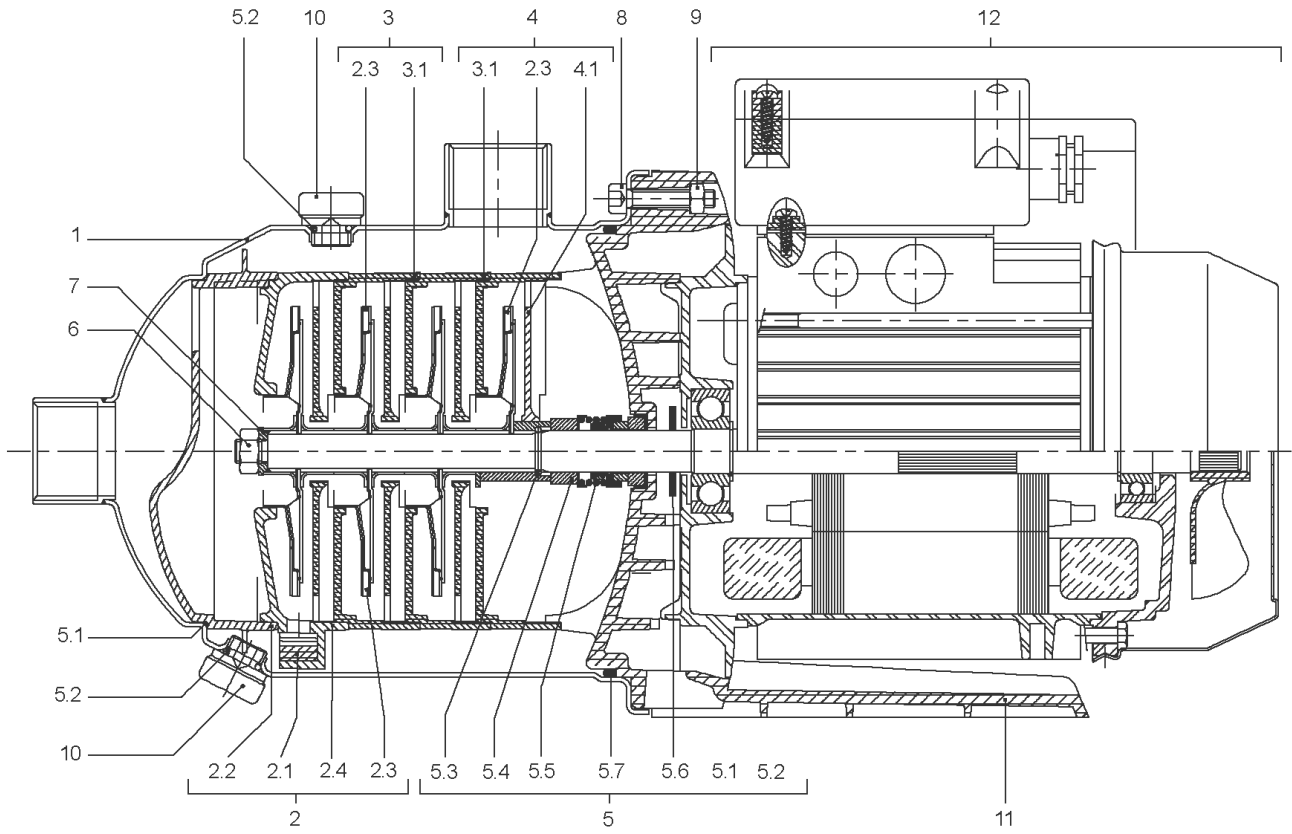

**MC304-EM TO VERSION: /E**

Item	Article no.	Description	Quantity
1	4233946	PUMPHOUSING MC 4 STAGE VP.	1
2	4054533	MC304-305 PUMP 1st STAGE KIT New range	1
Note: STAGE/ STUFE/ ETAGE: 1			
2.1	2123700	> FLAP METAL MC VP.	1
2.2		> SUCTION CASING VALVE EPDM AND STAIN.STEE	1
2.3		> IMPELLER MVI2 D.98x2 1.4301	1
2.4		> STAGE HOUSING SUPPORT VALVE	1
2	4067351	1st STAGE KIT MC PUMP PLASTIC IMPELLER	1
Note: STAGE/ STUFE/ ETAGE: 1FROM/ AB/ À PARTIR DE: MC304-EM/E			
2.1	2123700	> FLAP METAL MC VP.	1
2.2		> SUCTION CASING VALVE EPDM AND STAIN.STEE	1
2.3		> IMPELLER-2M3-SP-HY-LOW-FLOW	1
2.4		> STAGE HOUSING SUPPORT VALVE	1
3	4054534	MC304-305 PUMP OTHERS STAGES KIT New ran	1
Note: STAGE/ STUFE/ ETAGE: 2/3			
2.3		> IMPELLER MVI2 D.98x2 1.4301	1
3.1		> STAGE CASING WITH RETURN GUIDE VANE-SP	1
3	4067352	OTHERS STAGES KIT MC SILENT MASTER	1
Note: STAGE/ STUFE/ ETAGE: 2/3FROM/ AB/ À PARTIR DE: MC304-EM/E			
2.3		> IMPELLER-2M3-SP-HY-LOW-FLOW	1
3.1		> STAGE CASING WITH RETURN GUIDE VANE-SP	1
4	4054535	LAST STAGE KIT MC304-305 PUMP New range	1
Note: STAGE/ STUFE/ ETAGE: 4			
2.3		> IMPELLER MVI2 D.98x2 1.4301	1
3.1		> STAGE CASING WITH RETURN GUIDE VANE-SP	1
4.1		> CANAL-RET-ULTEM2300	1
4	4067353	LAST STAGE KIT MC PUMP PLASTIC IMPELL	1
Note: STAGE/ STUFE/ ETAGE: 4FROM/ AB/ À PARTIR DE: MC304-EM/E			
2.3		> IMPELLER-2M3-SP-HY-LOW-FLOW	1
3.1		> STAGE CASING WITH RETURN GUIDE VANE-SP	1
4.1		> CANAL-RET-ULTEM2300	1
5	4049859	MULTICARGO PUMP MECHANICAL SEAL KIT	1
5.1	4036284	> GASKET-115X1-NITRILE	1
5.2	4017965	> O-RING D9,9X2,62 NITRILE 70SH	1