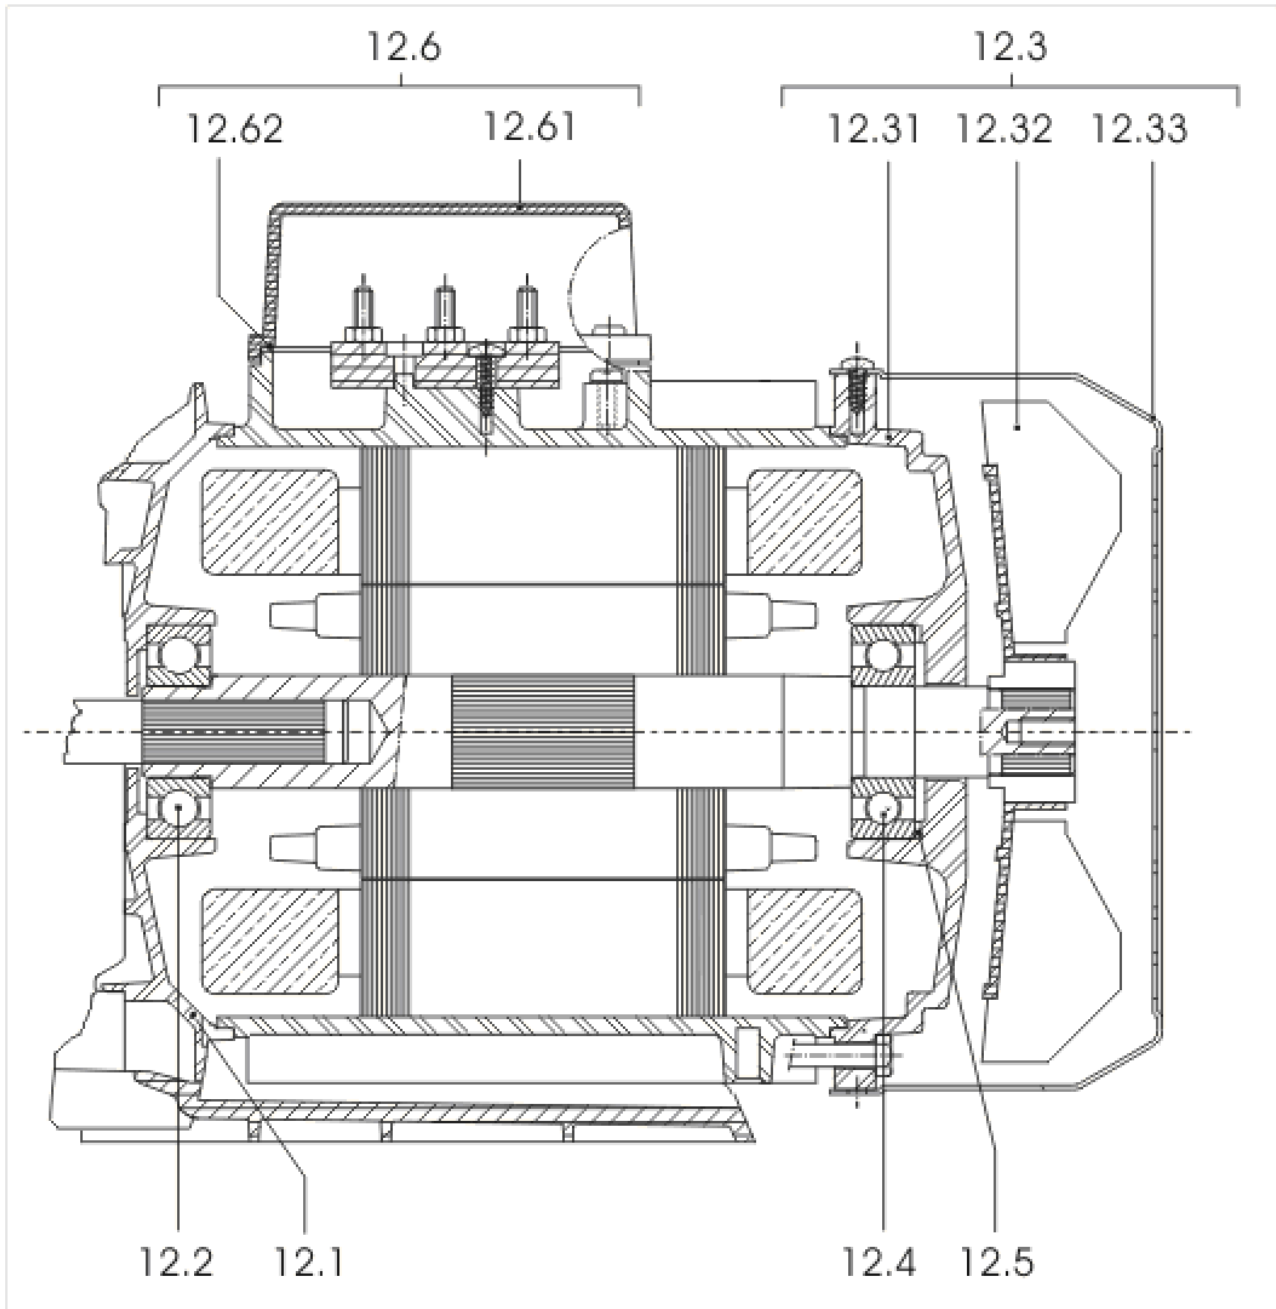

SPARE PARTS MOTOR MC604-EM/ -C (MG71)

Item	Article no.	Description	Quantity
12.1	4028055	END SHILD AS MP3/MP603+604 +PK.	1
7.6	4185162	BALL-BEARING-6302-C3-DDU-E-EA6 VP.	1
12.3	2048812	FAN D.110 MG.71 MC KIT	1
12.31		> REAR-BEARING-MOT71-D110-LOCKING	1
12.32	4233938	> Motor fan T63-71 D100 VP.	1
12.33	4202863	> FAN-COVER-MOTOR71-D110-LOCKING VP.	1
12.4	122097891	BALL BEARING 6202/2Z-C3 (HT) VP.	1
12.5	4215742	Crinkled washer 6202/6300-C3 VP.	1
12.6	4090073	TERMINAL BOX KIT MC-EM (71)	1
12.61	4007672	> TERMINAL-BOX-COVER-MOT-MONO-71	1
12.62	4209688	> Flat-Gasket-BAB-MOT71 VP.	1
	2132533	> CAPACITOR 16MF 470V CA.LG.210 V1EC2 VP.	1
		> SCREW-CBL-Z-C/AT-ST3,5L13ZINGUE	1
		> SCREW F.KKD.(MHI2/4/8)	1
		> NUT-HM4-BRASS	1
	4207951	CIRCLIP D15X1 VP.	1