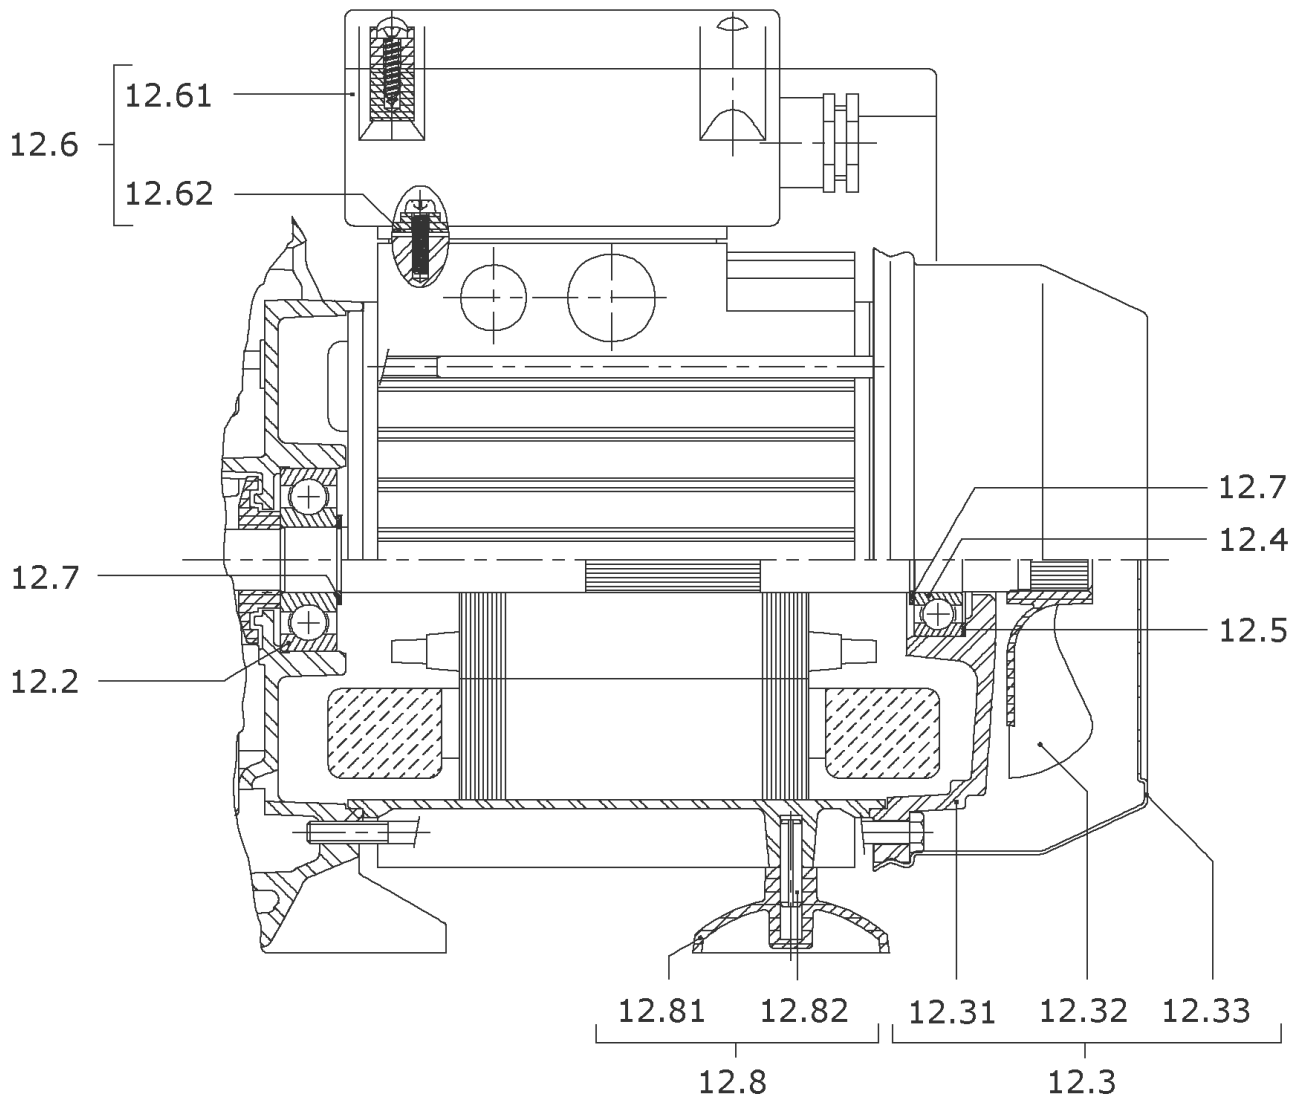

SPARE PARTS MOTOR MC605-DM/F (MG71)

Item	Article no.	Description	Quantity
7.6	4185162	BALL-BEARING-6302-C3-DDU-E-EA6 VP.	1
12.3	2049138	FAN D.130 MG.71 MP KIT	1
12.32	4210072	> Motor-fan-71-MHI Ø128 VP.	1
12.33		> FAN-COVER-MOTOR71-D110-LOCKING	1
12.31		> REAR-BEARING-MOT71-D110-GROOVE	1
12.4	122097891	BALL BEARING 6202/2Z-C3 (HT) VP.	1
12.5	4215742	Crinkled washer 6202/6300-C3 VP.	1
12.6	4090076	TERMINAL BOX KIT MC-DM (71)	1
12.61	4210082	> Terminal-Box-Cover-MOT-TRI-71 VP.	1
12.62	4209688	> Flat-Gasket-BAB-MOT71 VP.	1
	4057378	> TERMINAL BLOCK 50/32 6P	1
		> M3,5L14 THREAD FORMING SCREW	1
12.7	4207951	CIRCLIP D15X1 VP.	1
12.8	2106111	MOTOR FOOT MG.71 KIT	1
12.81		> MOTOR-SUPPORT-71	1
12.82		> SPRING-PIN-A5L20E	1