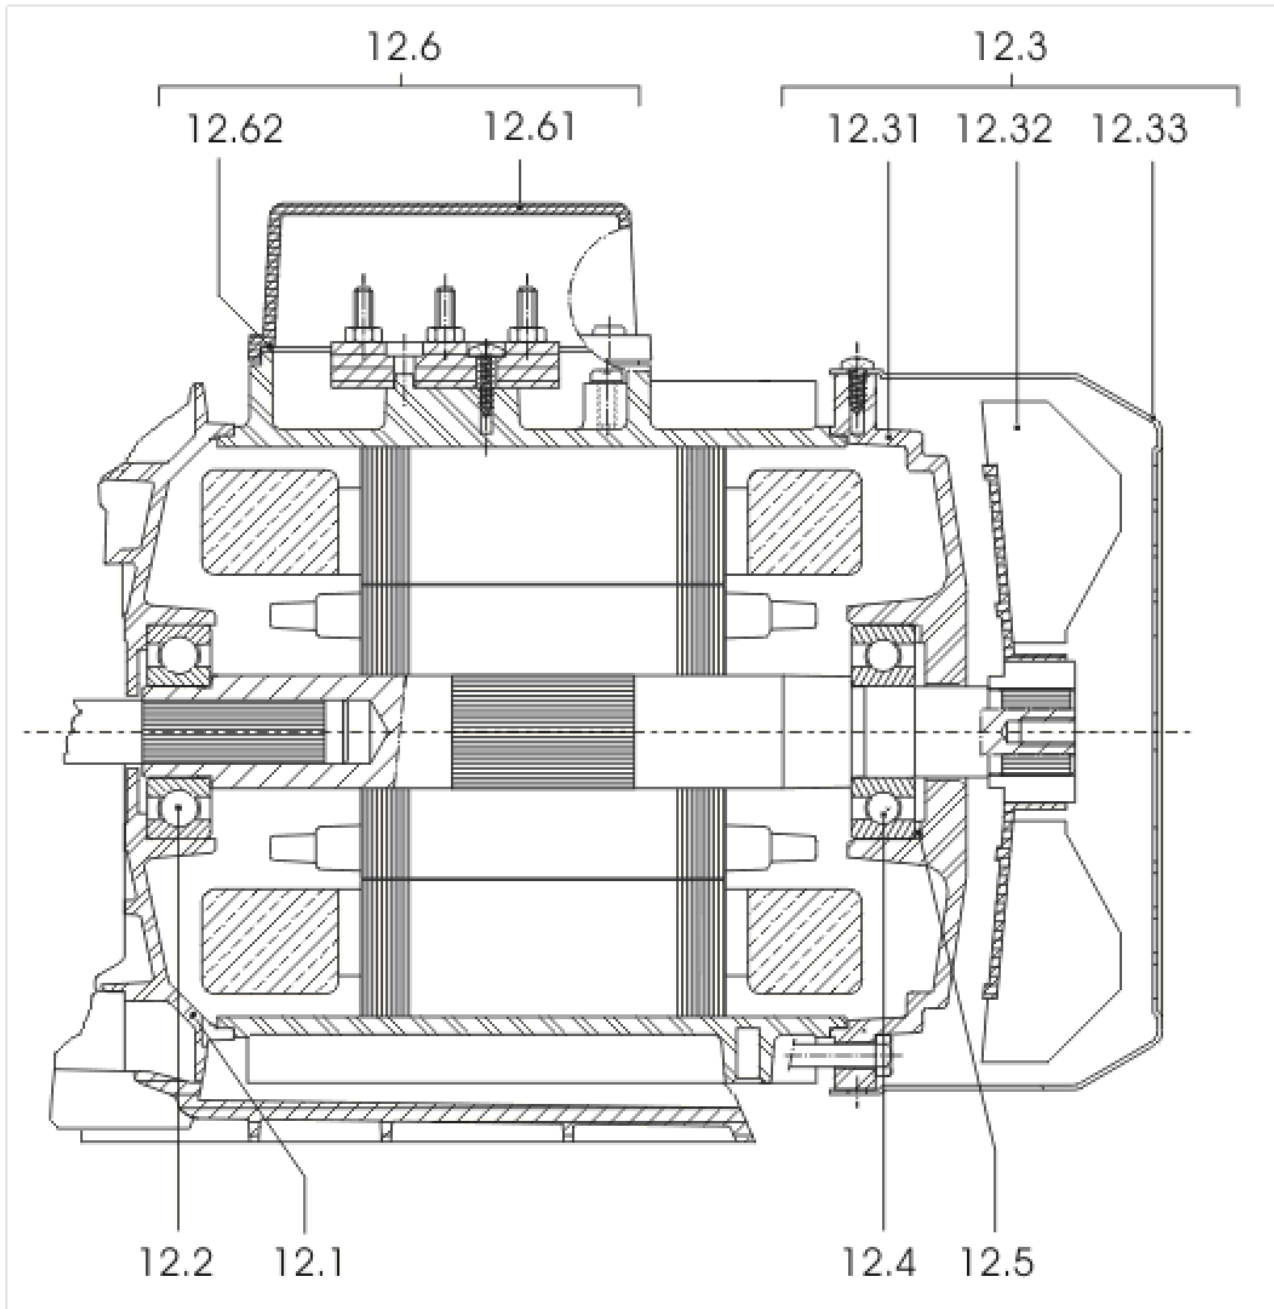

SPARE PARTS MOTOR MC305-DM(MG71)

Item	Article no.	Description	Quantity
12.1	4028055	END SHILD AS MP3/MP603+604 +PK.	1
7.6	4185162	BALL-BEARING-6302-C3-DDU-E-EA6 VP.	1
12.3	2048812	FAN D.110 MG.71 MC KIT	1
12.31		> REAR-BEARING-MOT71-D110-LOCKING	1
12.32	4233938	> Motor fan T63-71 D100 VP.	1
12.33	4202863	> FAN-COVER-MOTOR71-D110-LOCKING VP.	1
12.4	122097891	BALL BEARING 6202/2Z-C3 (HT) VP.	1
12.5	4215742	Crinkled washer 6202/6300-C3 VP.	1
12.6	4090076	TERMINAL BOX KIT MC-DM (71)	1
12.61	4210082	> Terminal-Box-Cover-MOT-TRI-71 VP.	1
12.62	4209688	> Flat-Gasket-BAB-MOT71 VP.	1
	4057378	> TERMINAL BLOCK 50/32 6P	1
		> M3,5L14 THREAD FORMING SCREW	1
	4207951	CIRCLIP D15X1 VP.	1