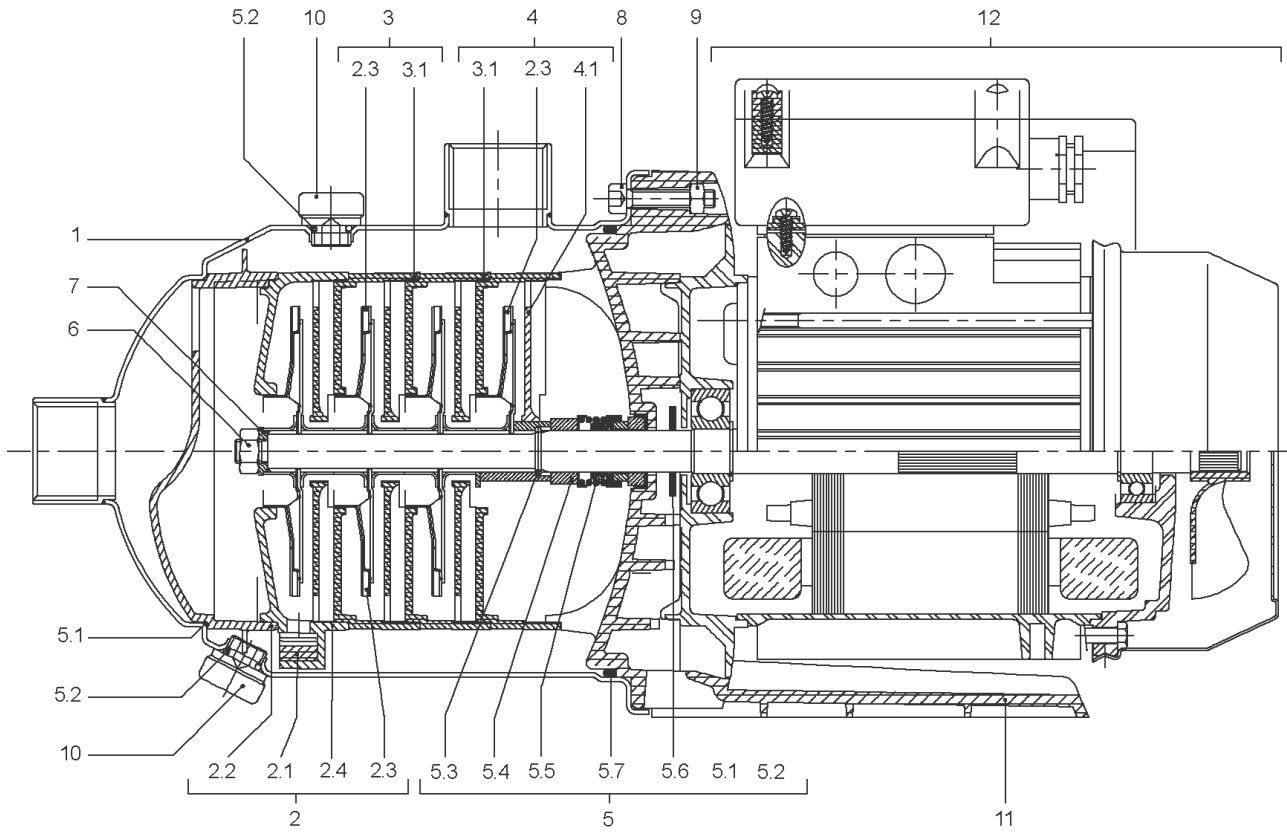

MC305-DM TO VERSION: /F

Item	Article no.	Description	Quantity
1	4076322	CORPS-FAB-SPRINGSON-5ETAGES-INOX304	1
2	4054533	MC304-305 PUMP 1st STAGE KIT New range	1
Note: STAGE/ STUFE/ ETAGE: 1			
2.1	2123700	> FLAP METAL MC VP.	1
2.2		> SUCTION CASING VALVE EPDM AND STAIN.STEE	1
2.3		> IMPELLER MVI2 D.98x2 1.4301	1
2.4		> STAGE HOUSING SUPPORT VALVE	1
2	4067351	1st STAGE KIT MC PUMP PLASTIC IMPELLER	1
Note: STAGE/ STUFE/ ETAGE: 1FROM/ AB/ À PARTIR DE: MC305-DM/F			
2.1	2123700	> FLAP METAL MC VP.	1
2.2		> SUCTION CASING VALVE EPDM AND STAIN.STEE	1
2.3		> IMPELLER-2M3-SP-HY-LOW-FLOW	1
2.4		> STAGE HOUSING SUPPORT VALVE	1
3	4054534	MC304-305 PUMP OTHERS STAGES KIT New ran	1
Note: STAGE/ STUFE/ ETAGE: 2/3/4			
2.3		> IMPELLER MVI2 D.98x2 1.4301	1
3.1		> STAGE CASING WITH RETURN GUIDE VANE-SP	1
3	4067352	OTHERS STAGES KIT MC SILENT MASTER	1
Note: STAGE/ STUFE/ ETAGE: 2/3/4FROM/ AB/ À PARTIR DE: MC305-DM/F			
2.3		> IMPELLER-2M3-SP-HY-LOW-FLOW	1
3.1		> STAGE CASING WITH RETURN GUIDE VANE-SP	1
4	4054535	LAST STAGE KIT MC304-305 PUMP New range	1
Note: STAGE/ STUFE/ ETAGE: 5			
2.3		> IMPELLER MVI2 D.98x2 1.4301	1
3.1		> STAGE CASING WITH RETURN GUIDE VANE-SP	1
4.1		> CANAL-RET-ULTEM2300	1
4	4067353	LAST STAGE KIT MC PUMP PLASTIC IMPELL	1
Note: STAGE/ STUFE/ ETAGE: 5FROM/ AB/ À PARTIR DE: MC305-DM/F			
2.3		> IMPELLER-2M3-SP-HY-LOW-FLOW	1
3.1		> STAGE CASING WITH RETURN GUIDE VANE-SP	1
4.1		> CANAL-RET-ULTEM2300	1
5	4049859	MULTICARGO PUMP MECHANICAL SEAL KIT	1
5.1	4036284	> GASKET-115X1-NITRILE	1
5.2	4017965	> O-RING D9,9X2,62 NITRILE 70SH	1