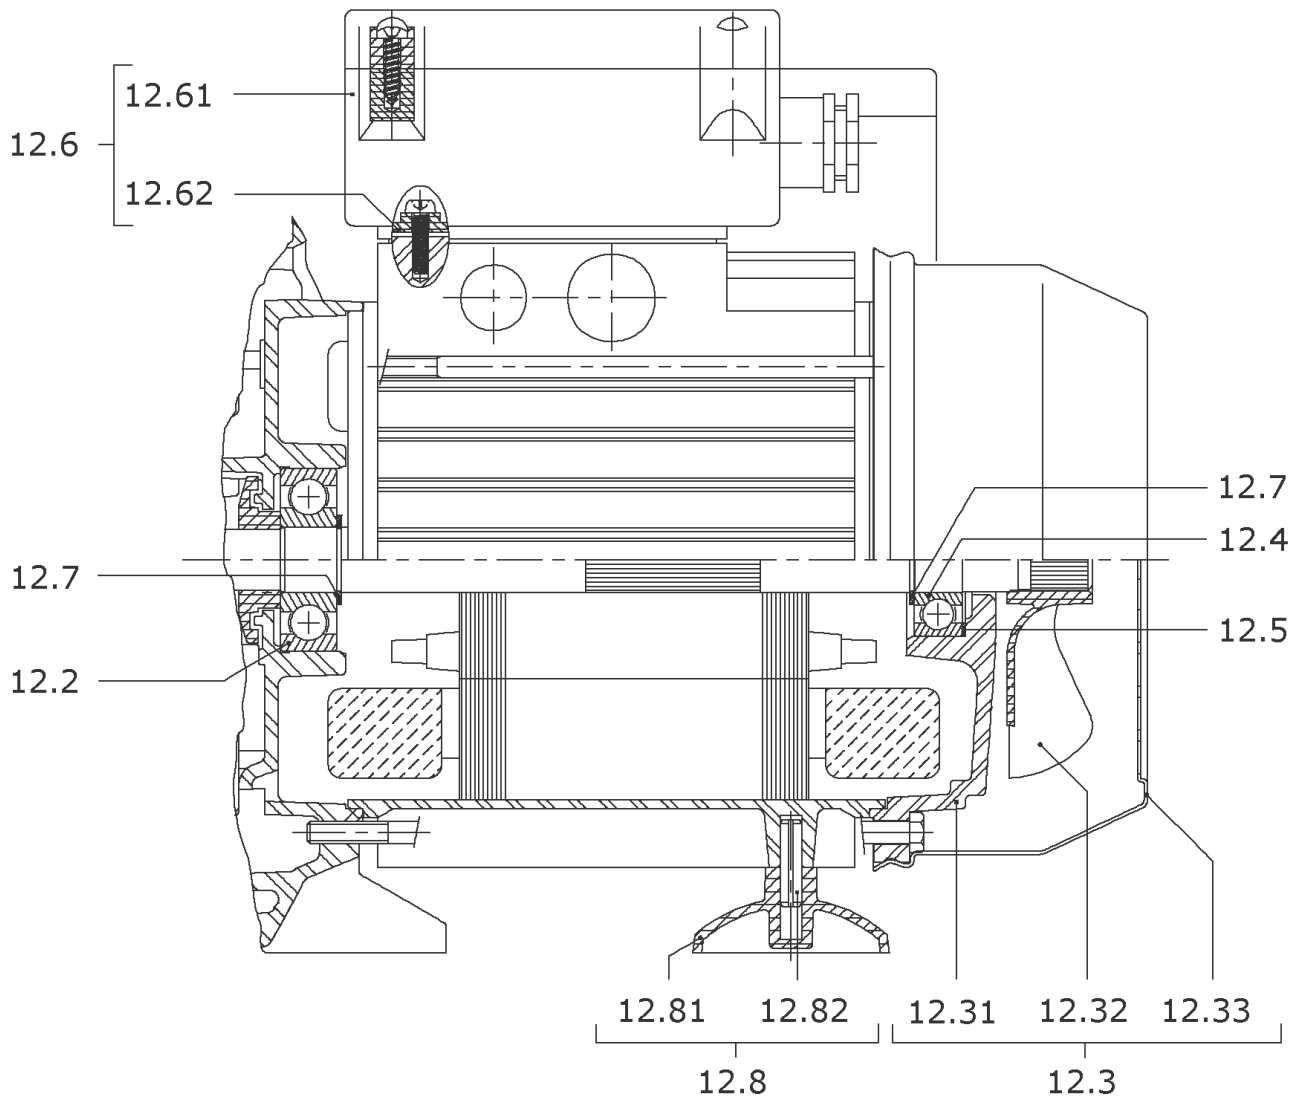

SPARE PARTS MOTOR MC304-DM/G (MG63)

Item	Article no.	Description	Quantity
12.2	122097891	BALL BEARING 6202/2Z-C3 (HT) VP.	1
12.3	2048815	FAN D.100 MG.63 MC/MP KIT	1
12.31		> REAR-BEARING-MOT63-D90	1
12.32	4233938	> Motor fan T63-71 D100 VP.	1
12.33		> FAN-COVER-MOTOR63-D90-LOCKING	1
12.4	122097891	BALL BEARING 6202/2Z-C3 (HT) VP.	1
12.5	4215742	Crinkled washer 6202/6300-C3 VP.	1
12.6	4090075	TERMINAL BOX KIT MC-DM (63)	1
12.61	4062056	> TERMINAL-BOX-COVER-MOT-TRI-63	1
12.62	4051316	> FLAT-GASKET-BAB-MOT63	1
	4057376	> TERMINAL BLOCK 40/25 6P	1
		> SCREW-CBL-Z-C/AT-ST3,5L13ZINGUE	1
12.7	4207951	CIRCLIP D15X1 VP.	1
12.8	2106089	MOTOR FOOT MG.63 KIT	1
12.81		> MOTOR-SUPPORT-63	1
12.82		> SPRING-PIN-A4L25E	1