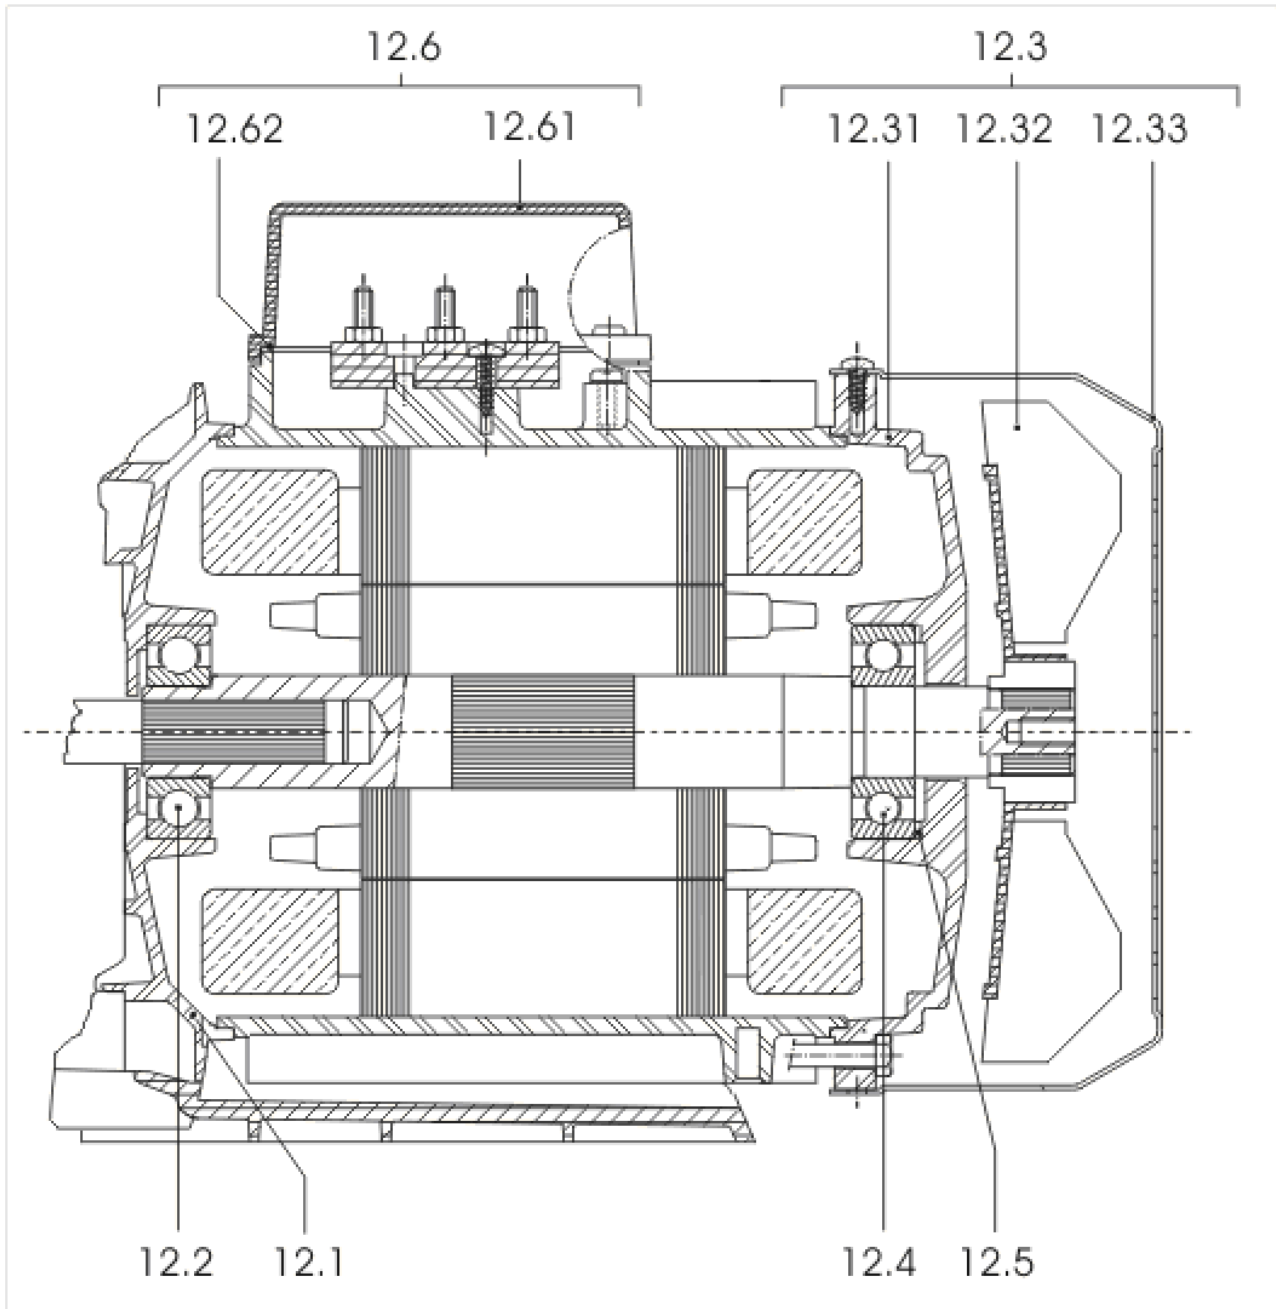

SPARE PARTS MOTOR MC605-EM (MG80)

Item	Article no.	Description	Quantity
12.1	4028057	MOTOR BEARING	1
12.2	121084499	BALL BEARING 6204/2Z-C3 (HT) VP.	1
12.3	2048819	FAN D.143 MG.80 MC/MHIL KIT	1
12.32	4007267	> MOTOR-FAN-80-MHI Ø143	1
12.33		> FAN-COVER-MOTOR80-D125-LOCKING	1
12.31		> REAR-BEARING-MOT80-D125-GROOVE	1
		> O-RING D47.2X3.53-EPDM	1
12.4	121084499	BALL BEARING 6204/2Z-C3 (HT) VP.	1
12.5	63852	SPRING-WASHER-A46B35-A	1
12.6	4090074	TERMINAL BOX KIT MC-EM (80)	1
12.61	4225307	> TERMINAL-BOX-COVER-MOT-MONO-80/90 KIT	1
12.62	4007671	> FLAT-GASKET-BAB-MOT80/90	1
	4007666	> CAPACITOR-20MF-450V-RPC2	1
Note: FOR/ FÜR/ POUR: MC605-EM/-B			
	2132534	> CAPACITOR 30MF 470V CA.LG.210 V1EC2 VP.	1
Note: FOR/ FÜR/ POUR: MC605-EM/C-E			
		> SCREW-CBL-Z-C/AT-ST3,5L13ZINGUE	1
		> SCREW F.KKD.(MHI2/4/8)	1
		> NUT-HM4-BRASS	1