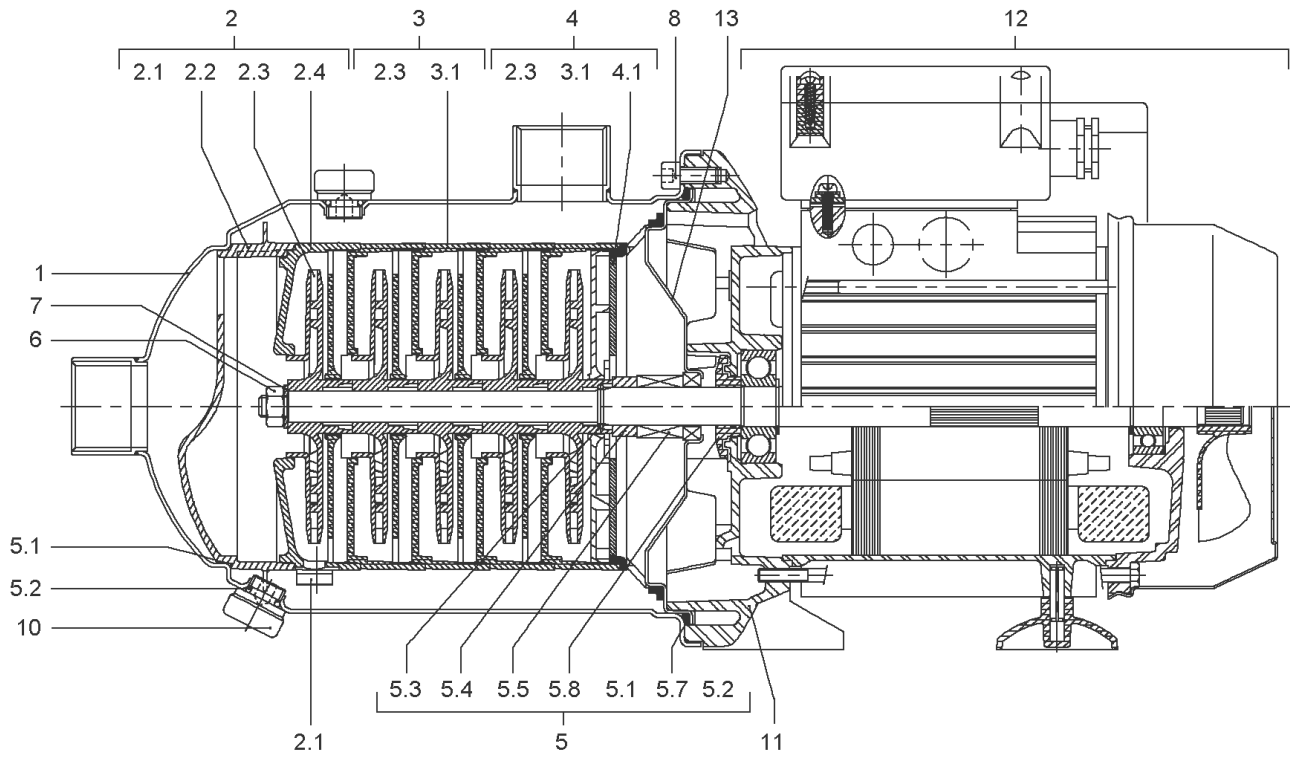

MC304-EM FROM VERSION: /F

Item	Article no.	Description	Quantity
1	4233946	PUMPHOUSING MC 4 STAGE VP.	1
2	4067351	1st STAGE KIT MC PUMP PLASTIC IMPELLER	1
Note: STAGE/ STUFE/ ETAGE: 1			
2.1	2123700	> FLAP METAL MC VP.	1
2.2		> SUCTION CASING VALVE EPDM AND STAIN.STEE	1
2.3		> IMPELLER-2M3-SP-HY-LOW-FLOW	1
2.4		> STAGE HOUSING SUPPORT VALVE	1
3	4067352	OTHERS STAGES KIT MC SILENT MASTER	1
Note: STAGE/ STUFE/ ETAGE: 2/3			
2.3		> IMPELLER-2M3-SP-HY-LOW-FLOW	1
3.1		> STAGE CASING WITH RETURN GUIDE VANE-SP	1
4	4144673	LAST STAGE KIT MC PUMP ALU LANTERN	1
Note: STAGE/ STUFE/ ETAGE: 4			
2.3		> IMPELLER-2M3-SP-HY-LOW-FLOW	1
3.1		> STAGE CASING WITH RETURN GUIDE VANE-SP	1
4.1		> DIFFUSOR STG WITH RETU CHANNEL-SP/MC	1
5	4049859	MULTICARGO PUMP MECHANICAL SEAL KIT	1
5.1	4036284	> GASKET-115X1-NITRILE	1
5.2	4017965	> O-RING D9,9X2,62 NITRILE 70SH	1
5.3	2090148	> CIRCLIP D14 MVI/MHI 316L (2 PIECES) VP.	1
		>> STOP-RUSH-1/2-D14-VMI/HMI-316	2
5.4		> DEFLECTOR D14xD22EP9 NORYL	1
5.5		> MECH.SEAL MG9/14 G60 BVPFF GM.BURGMANN	1
5.6		> THROWER 65/70SH-NITRILE	1
5.7	4233945	> O-RING ID.140 VP.	1
5.8		> THROWER-RUBBER-SH65/70	1
6	4056417	NUT M8 INOX 1.4404	1
8	4007350	SCREW M6X14 ISO4762 8.8 ZN	1
Note: PARTS/ STÜCK/ PIÈCES: 8			
10	2188170	Drain plug/o-ring G1/4" KIT	1
11	2112732	LANTERN MG63 P171 M108 VP.	1
12		SPARE PARTS MOTOR MC304-EM/F (MG63)	1
13	4004679	Stationnary Ring Holder 1.4301	1