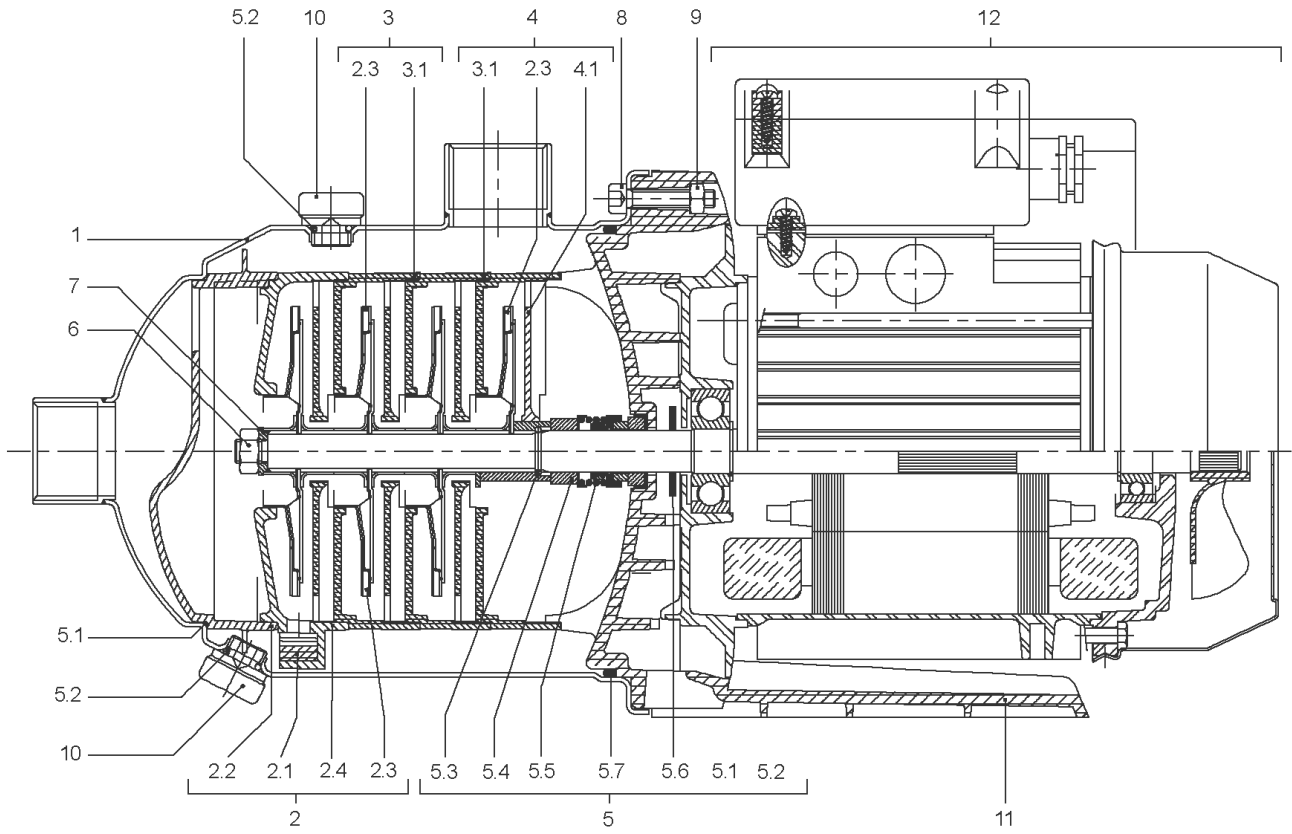

MC305-EM TO VERSION: /E

Item	Article no.	Description	Quantity
1	4076322	CORPS-FAB-SPRINGSON-5ETAGES-INOX304	1
2	4054533	MC304-305 PUMP 1st STAGE KIT New range	1
Note: STAGE/ STUFE/ ETAGE: 1			
2.1	2123700	> FLAP METAL MC VP.	1
2.2		> SUCTION CASING VALVE EPDM AND STAIN.STEE	1
2.3		> IMPELLER MVI2 D.98x2 1.4301	1
2.4		> STAGE HOUSING SUPPORT VALVE	1
2	4067351	1st STAGE KIT MC PUMP PLASTIC IMPELLER	1
Note: STAGE/ STUFE/ ETAGE: 1FROM/ AB/ À PARTIR DE: MC305-EM/E			
2.1	2123700	> FLAP METAL MC VP.	1
2.2		> SUCTION CASING VALVE EPDM AND STAIN.STEE	1
2.3		> IMPELLER-2M3-SP-HY-LOW-FLOW	1
2.4		> STAGE HOUSING SUPPORT VALVE	1
3	4054534	MC304-305 PUMP OTHERS STAGES KIT New ran	1
Note: STAGE/ STUFE/ ETAGE: 2/3/4			
2.3		> IMPELLER MVI2 D.98x2 1.4301	1
3.1		> STAGE CASING WITH RETURN GUIDE VANE-SP	1
3	4067352	OTHERS STAGES KIT MC SILENT MASTER	1
Note: STAGE/ STUFE/ ETAGE: 2/3/4FROM/ AB/ À PARTIR DE: MC305-EM/E			
2.3		> IMPELLER-2M3-SP-HY-LOW-FLOW	1
3.1		> STAGE CASING WITH RETURN GUIDE VANE-SP	1
4	4054535	LAST STAGE KIT MC304-305 PUMP New range	1
Note: STAGE/ STUFE/ ETAGE: 5			
2.3		> IMPELLER MVI2 D.98x2 1.4301	1
3.1		> STAGE CASING WITH RETURN GUIDE VANE-SP	1
4.1		> CANAL-RET-ULTEM2300	1
4	4067353	LAST STAGE KIT MC PUMP PLASTIC IMPELL	1
Note: STAGE/ STUFE/ ETAGE: 5FROM/ AB/ À PARTIR DE: MC305-EM/E			
2.3		> IMPELLER-2M3-SP-HY-LOW-FLOW	1
3.1		> STAGE CASING WITH RETURN GUIDE VANE-SP	1
4.1		> CANAL-RET-ULTEM2300	1
5	4049859	MULTICARGO PUMP MECHANICAL SEAL KIT	1
5.1	4036284	> GASKET-115X1-NITRILE	1
5.2	4017965	> O-RING D9,9X2,62 NITRILE 70SH	1