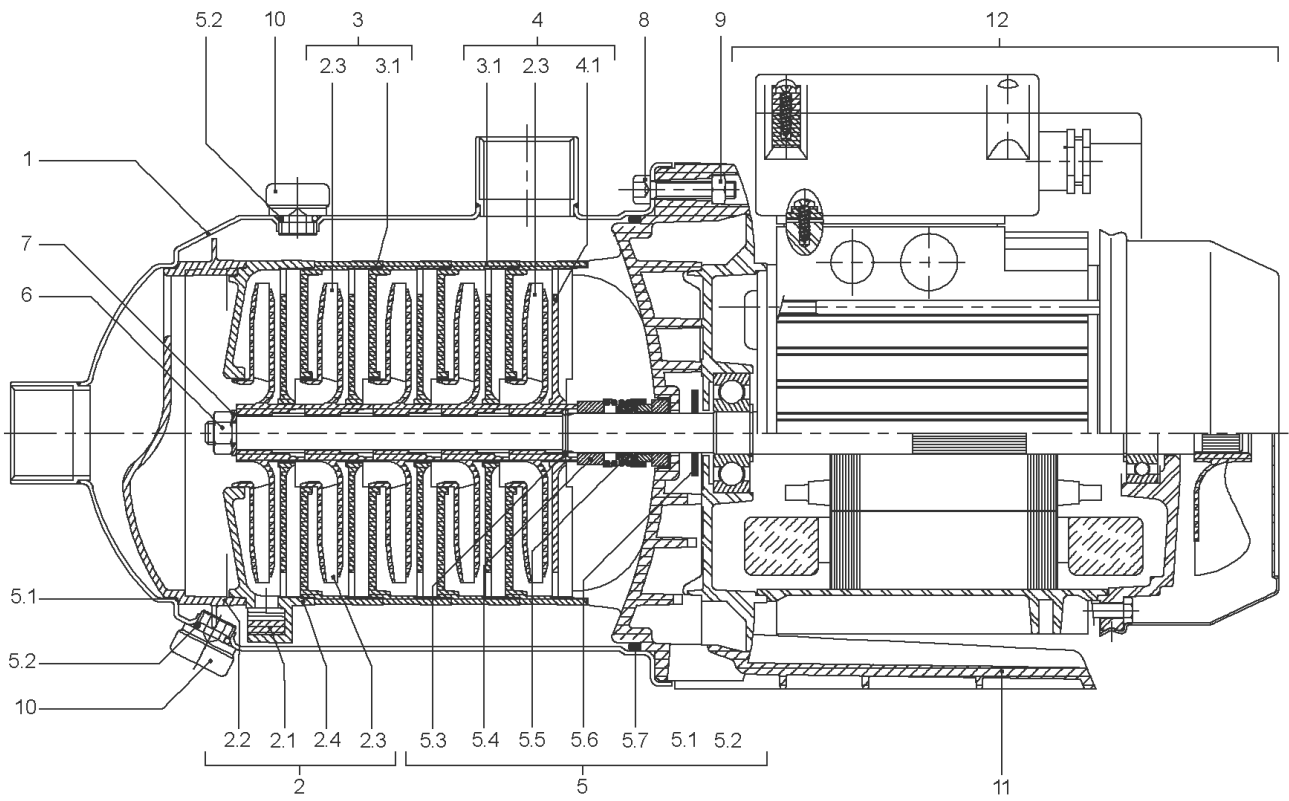

MC605-EM TO VERSION: /E

Item	Article no.	Description	Quantity
1	4076322	CORPS-FAB-SPRINGSON-5ETAGES-INOX304	1
2	4054544	MC604-605 PUMP 1st STAGE KIT New range	1
Note: STAGE/ STUFE/ ETAGE: 1			
2.1	2123700	> FLAP METAL MC VP.	1
2.2		> SUCTION CASING VALVE EPDM AND STAIN.STEE	1
2.3		> IMPELLER-4M3-SP-LOW-FLOW	1
2.4		> STAGE HOUSING SUPPORT VALVE	1
3	4049864	MC604-605 PUMP OTHERS STAGES KIT	1
Note: STAGE/ STUFE/ ETAGE: 2/3/4			
2.3		> IMPELLER-4M3-SP	1
3.1		> STAGE CASING WITH RETURN GUIDE VANE-SP	1
4	4049865	LAST STAGE KIT MC604-605 PUMP	1
Note: STAGE/ STUFE/ ETAGE: 5			
2.3		> IMPELLER-4M3-SP-LOW-FLOW	1
3.1		> STAGE CASING WITH RETURN GUIDE VANE-SP	1
4.1		> CANAL-RET-ULTEM2300	1
5	4049859	MULTICARGO PUMP MECHANICAL SEAL KIT	1
5.1	4036284	> GASKET-115X1-NITRILE	1
5.2	4017965	> O-RING D9,9X2,62 NITRILE 70SH	1
5.3	2090148	> CIRCLIP D14 MVI/MHI 316L (2 PIECES) VP.	1
		>> STOP-RUSH-1/2-D14-VMI/HMI-316	2
5.4		> DEFLECTOR D14xD22EP9 NORYL	1
5.5		> MECH.SEAL MG9/14 G60 BVPFF GM.BURGMANN	1
5.6		> THROWER 65/70SH-NITRILE	1
5.7	4233945	> O-RING ID.140 VP.	1
5.8		> THROWER-RUBBER-SH65/70	1
6	4056417	NUT M8 INOX 1.4404	1
7	74960033407	DISC MP3/6+MC3/6	1
8	4031762	SCREW M6X30 ISO4762 8.8 ZN	1
Note: PARTS/ STÜCK/ PIÈCES: 8			
9	4031766	NUT M6 MP3/6	1
Note: PARTS/ STÜCK/ PIÈCES: 8			
10	2188170	Drain plug/o-ring G1/4" KIT	1
11	4045110	LANTERN BRACKET	1