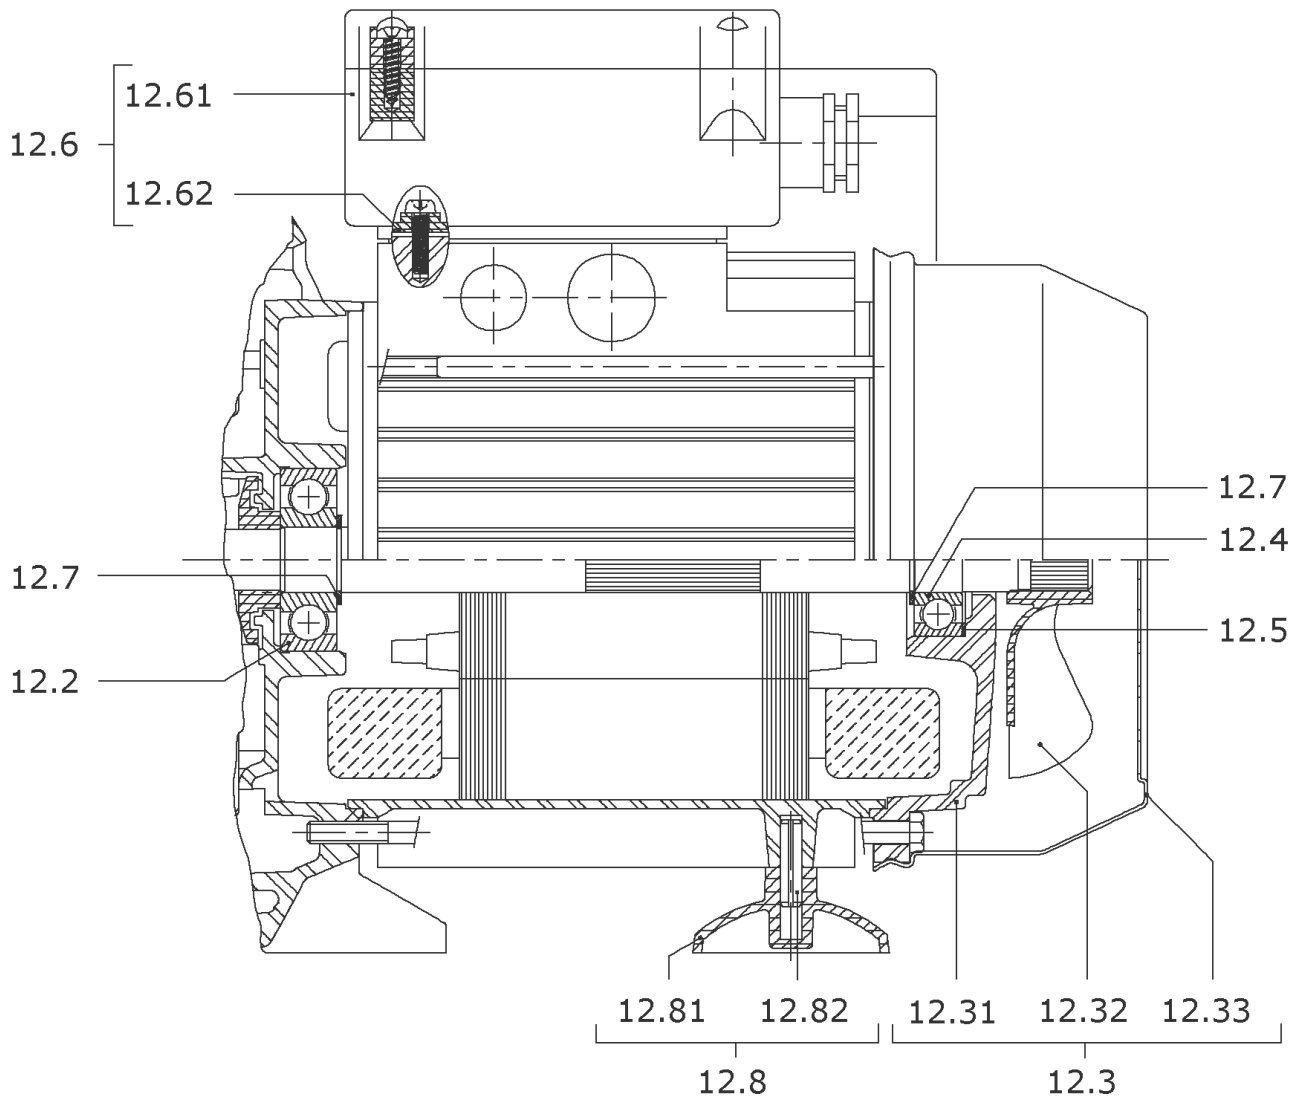

SPARE PARTS MOTOR MC305-DM/G (MG71)

Item	Article no.	Description	Quantity
7.6	4185162	BALL-BEARING-6302-C3-DDU-E-EA6 VP.	1
12.3	2048820	FAN D.100 MG.71 MP KIT	1
12.32	4233938	> Motor fan T63-71 D100 VP.	1
12.33		> FAN-COVER-MOTOR71-D110-LOCKING	1
12.31		> REAR-BEARING-MOT71-D110-GROOVE	1
12.4	122097891	BALL BEARING 6202/2Z-C3 (HT) VP.	1
12.5	4215742	Crinkled washer 6202/6300-C3 VP.	1
12.6	4090076	TERMINAL BOX KIT MC-DM (71)	1
12.61	4210082	> Terminal-Box-Cover-MOT-TRI-71 VP.	1
12.62	4209688	> Flat-Gasket-BAB-MOT71 VP.	1
	4057378	> TERMINAL BLOCK 50/32 6P	1
		> M3,5L14 THREAD FORMING SCREW	1
12.7	4207951	CIRCLIP D15X1 VP.	1
12.8	2106111	MOTOR FOOT MG.71 KIT	1
12.81		> MOTOR-SUPPORT-71	1
12.82		> SPRING-PIN-A5L20E	1