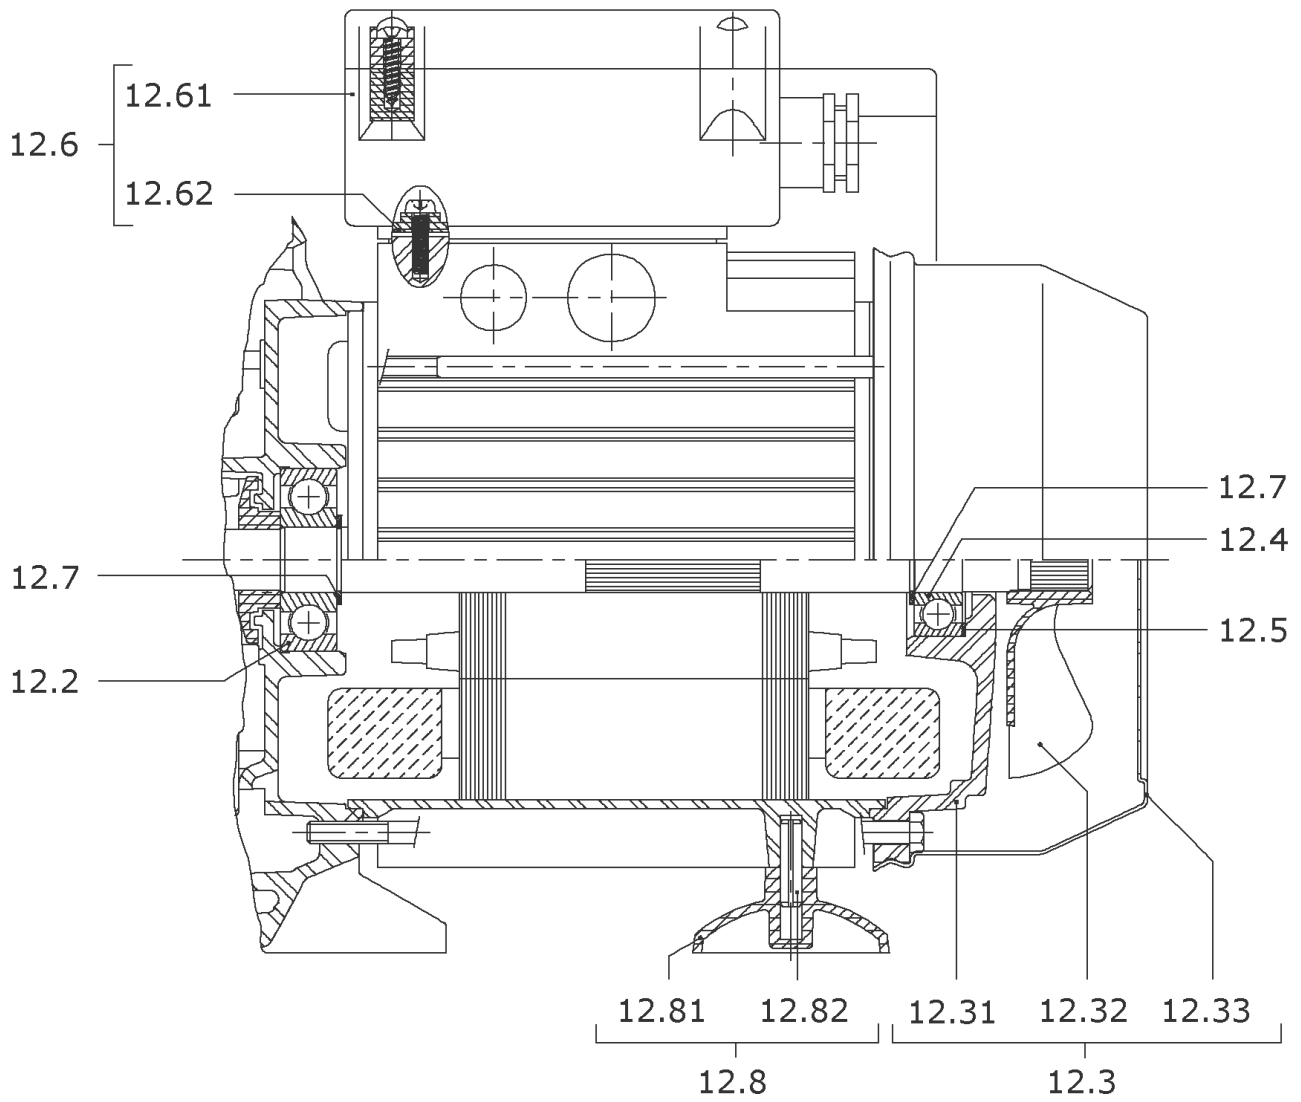

SPARE PARTS MOTOR MC604-EM/E (MG71)

Item	Article no.	Description	Quantity
7.6	4185162	BALL-BEARING-6302-C3-DDU-E-EA6 VP.	1
12.3	2049138	FAN D.130 MG.71 MP KIT	1
12.32	4210072	> Motor-fan-71-MHI Ø128 VP.	1
12.33		> FAN-COVER-MOTOR71-D110-LOCKING	1
12.31		> REAR-BEARING-MOT71-D110-GROOVE	1
12.4	122097891	BALL BEARING 6202/2Z-C3 (HT) VP.	1
12.5	4215742	Crinkled washer 6202/6300-C3 VP.	1
12.6	4090073	TERMINAL BOX KIT MC-EM (71)	1
12.61	4007672	> TERMINAL-BOX-COVER-MOT-MONO-71	1
12.62	4209688	> Flat-Gasket-BAB-MOT71 VP.	1
	2132533	> CAPACITOR 16MF 470V CA.LG.210 V1EC2 VP.	1
		> SCREW-CBL-Z-C/AT-ST3,5L13ZINGUE	1
		> SCREW F.KKD.(MHI2/4/8)	1
		> NUT-HM4-BRASS	1
12.7	4207951	CIRCLIP D15X1 VP.	1
12.8	2106111	MOTOR FOOT MG.71 KIT	1
12.81		> MOTOR-SUPPORT-71	1
12.82		> SPRING-PIN-A5L20E	1