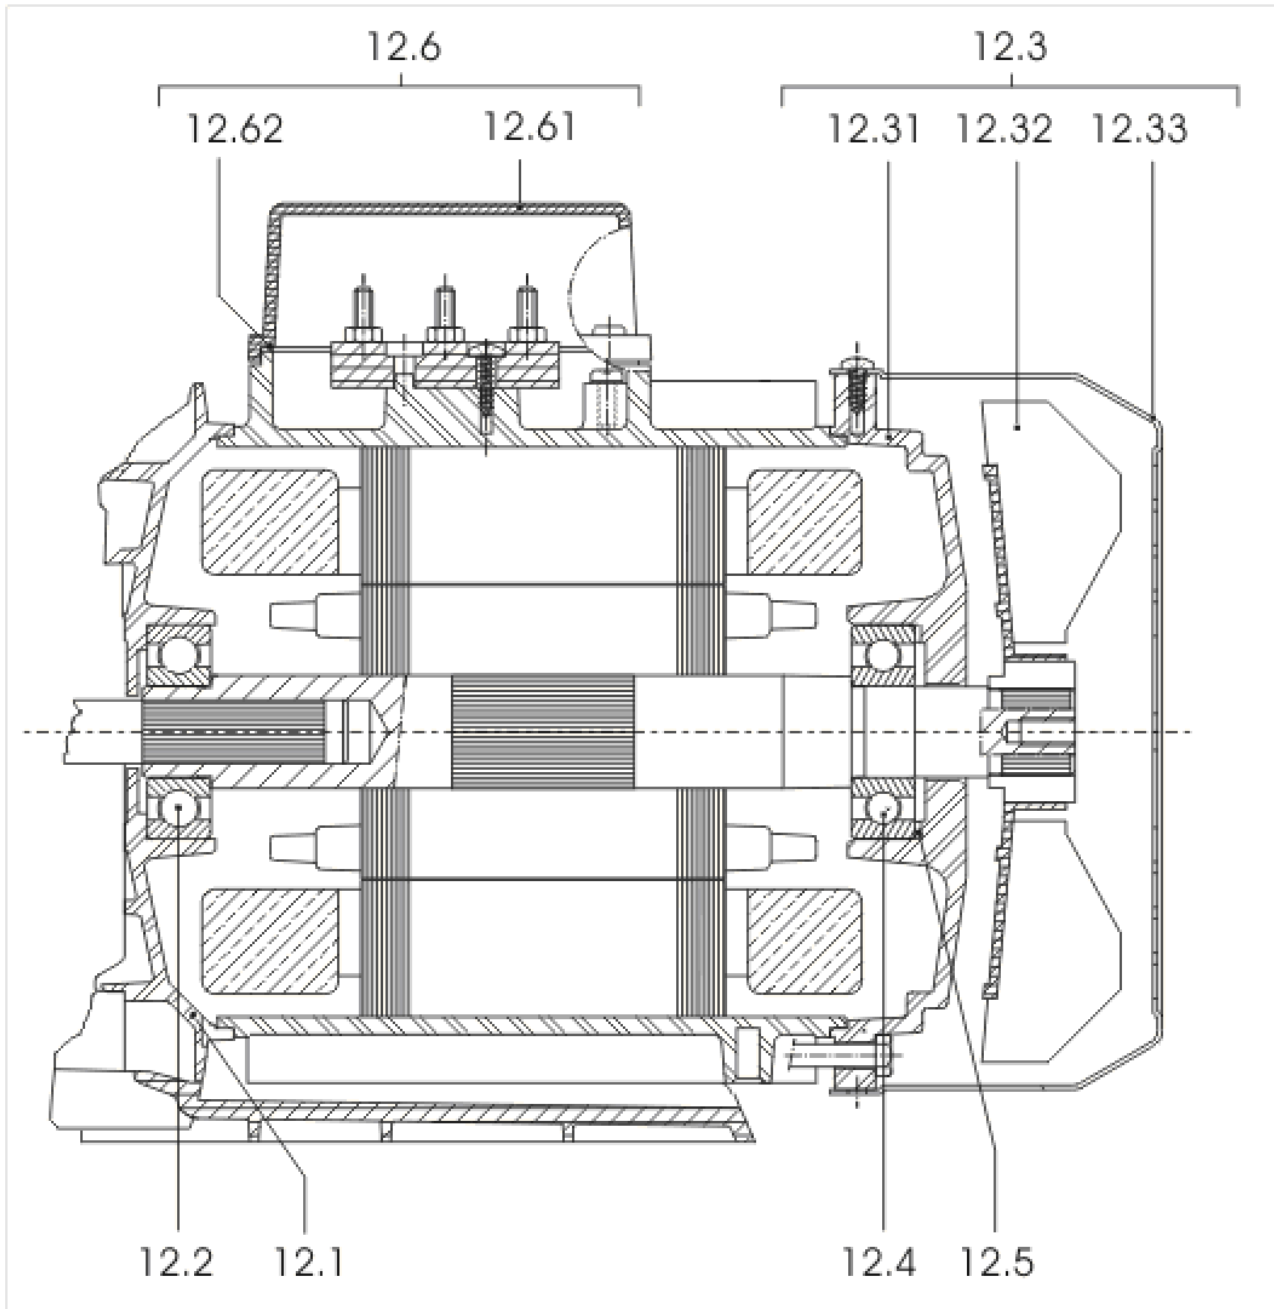

SPARE PARTS MOTOR MC304-DM/ -E (MG71)

Item	Article no.	Description	Quantity
12.1	4028055	END SHILD AS MP3/MP603+604 +PK.	1
7.6	4185162	BALL-BEARING-6302-C3-DDU-E-EA6 VP.	1
12.3	2048812	FAN D.110 MG.71 MC KIT	1
12.31		> REAR-BEARING-MOT71-D110-LOCKING	1
12.32	4233938	> Motor fan T63-71 D100 VP.	1
12.33	4202863	> FAN-COVER-MOTOR71-D110-LOCKING VP.	1
12.4	122097891	BALL BEARING 6202/2Z-C3 (HT) VP.	1
12.5	4215742	Crinkled washer 6202/6300-C3 VP.	1
12.6	4090076	TERMINAL BOX KIT MC-DM (71)	1
12.61	4210082	> Terminal-Box-Cover-MOT-TRI-71 VP.	1
12.62	4209688	> Flat-Gasket-BAB-MOT71 VP.	1
	4057378	> TERMINAL BLOCK 50/32 6P	1
		> M3,5L14 THREAD FORMING SCREW	1
	4207951	CIRCLIP D15X1 VP.	1