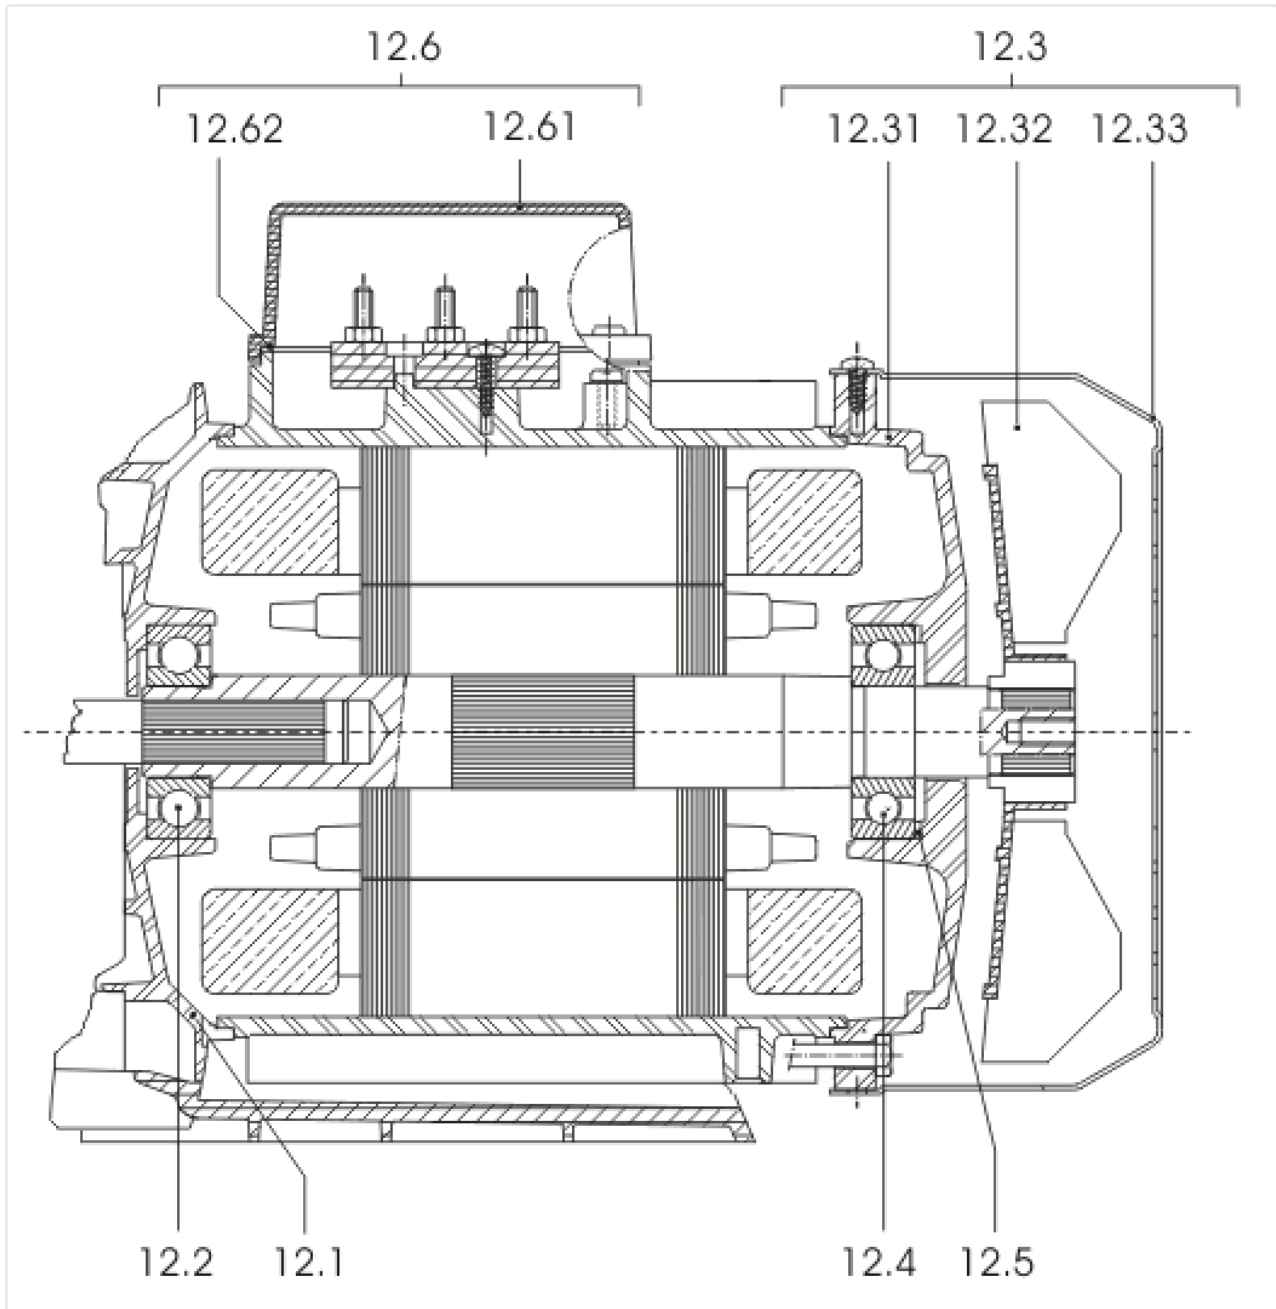

SPARE PARTS MOTOR MC604-DM(MG71)

Item	Article no.	Description	Quantity
12.1	4028055	END SHILD AS MP3/MP603+604 +PK.	1
7.6	4185162	BALL-BEARING-6302-C3-DDU-E-EA6 VP.	1
12.3	2048812	FAN D.110 MG.71 MC KIT	1
12.31		> REAR-BEARING-MOT71-D110-LOCKING	1
12.32	4233938	> Motor fan T63-71 D100 VP.	1
12.33	4202863	> FAN-COVER-MOTOR71-D110-LOCKING VP.	1
12.4	122097891	BALL BEARING 6202/2Z-C3 (HT) VP.	1
12.5	4215742	Crinkled washer 6202/6300-C3 VP.	1
12.6	4090076	TERMINAL BOX KIT MC-DM (71)	1
12.61	4210082	> Terminal-Box-Cover-MOT-TRI-71 VP.	1
12.62	4209688	> Flat-Gasket-BAB-MOT71 VP.	1
	4057378	> TERMINAL BLOCK 50/32 6P	1
		> M3,5L14 THREAD FORMING SCREW	1
	4207951	CIRCLIP D15X1 VP.	1