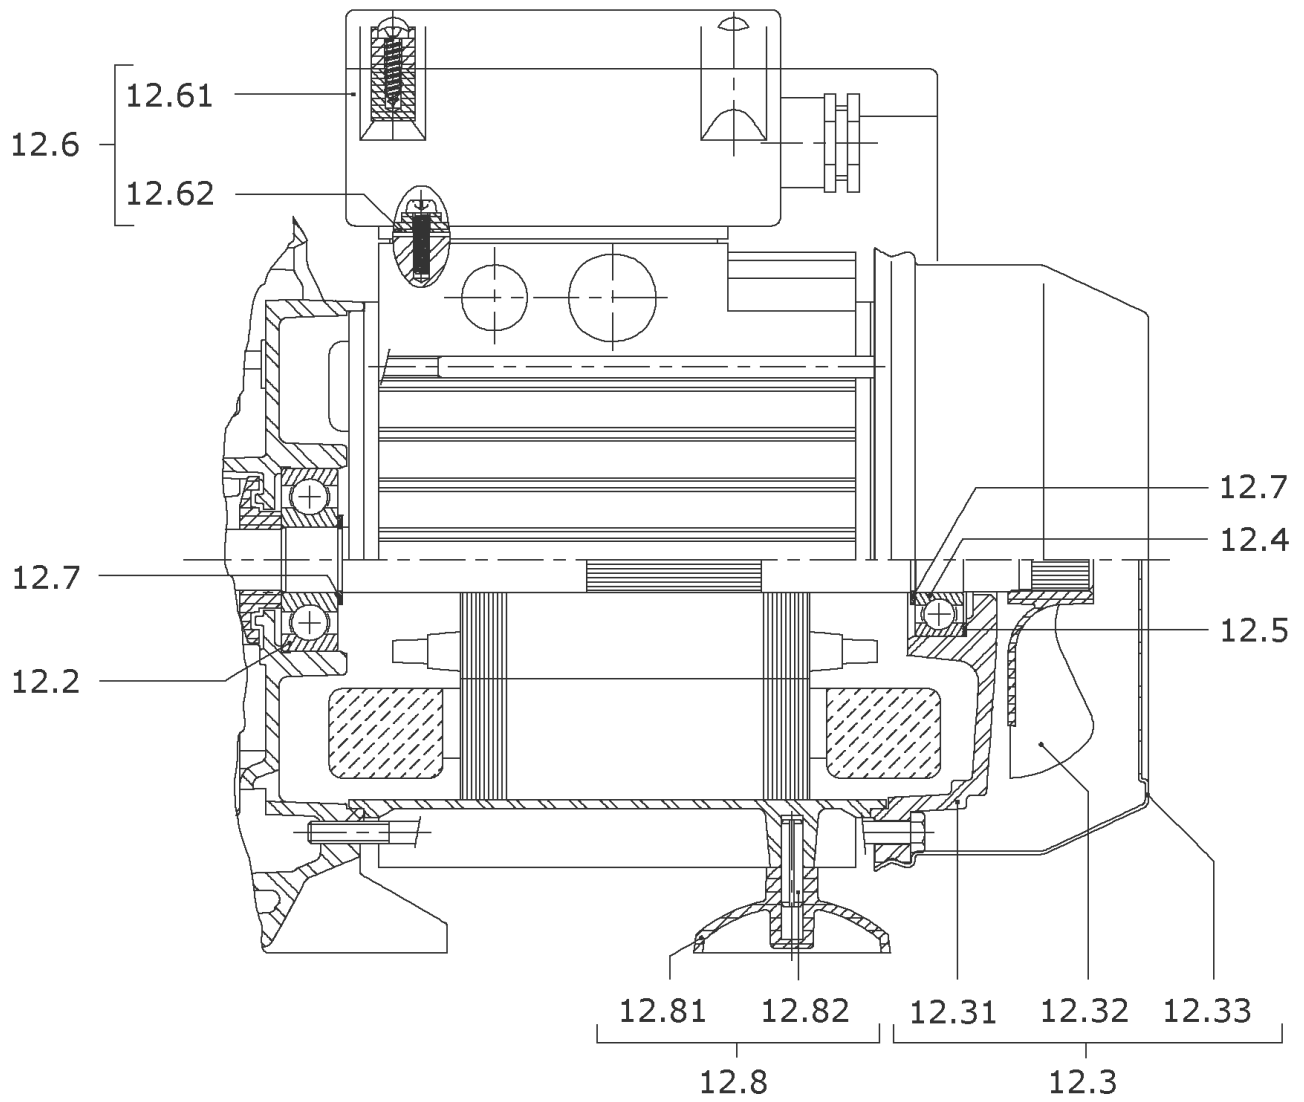

SPARE PARTS MOTOR MC604-DM/F (MG71)

Item	Article no.	Description	Quantity
7.6	4185162	BALL-BEARING-6302-C3-DDU-E-EA6 VP.	1
12.3	2048820	FAN D.100 MG.71 MP KIT	1
12.32	4233938	> Motor fan T63-71 D100 VP.	1
12.33		> FAN-COVER-MOTOR71-D110-LOCKING	1
12.31		> REAR-BEARING-MOT71-D110-GROOVE	1
12.4	122097891	BALL BEARING 6202/2Z-C3 (HT) VP.	1
12.5	4215742	Crinkled washer 6202/6300-C3 VP.	1
12.6	4090076	TERMINAL BOX KIT MC-DM (71)	1
12.61	4210082	> Terminal-Box-Cover-MOT-TRI-71 VP.	1
12.62	4209688	> Flat-Gasket-BAB-MOT71 VP.	1
	4057378	> TERMINAL BLOCK 50/32 6P	1
		> M3,5L14 THREAD FORMING SCREW	1
12.7	4207951	CIRCLIP D15X1 VP.	1
12.8	2106111	MOTOR FOOT MG.71 KIT	1
12.81		> MOTOR-SUPPORT-71	1
12.82		> SPRING-PIN-A5L20E	1