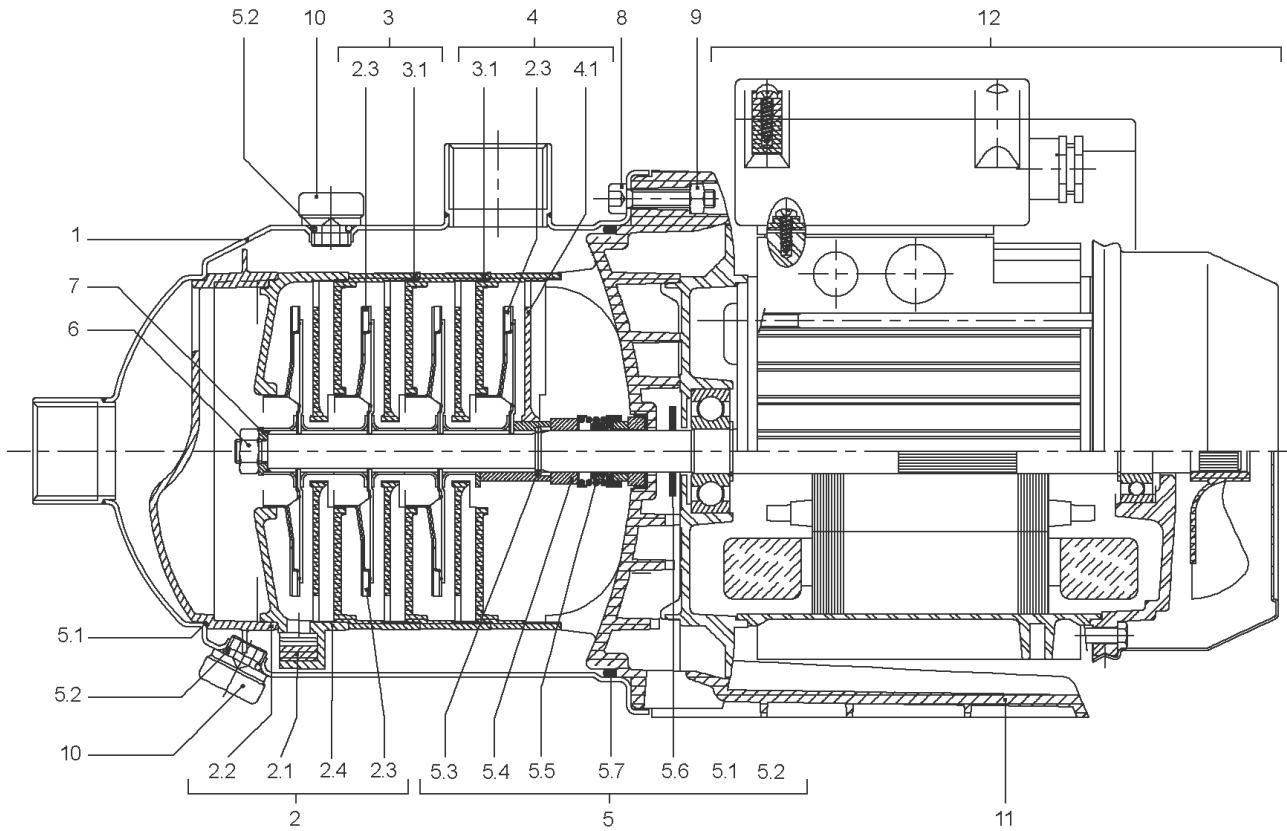

MC304-DM TO VERSION: /F

Item	Article no.	Description	Quantity
1	4233946	PUMPHOUSING MC 4 STAGE VP.	1
2	4054533	MC304-305 PUMP 1st STAGE KIT New range	1
Note: STAGE/ STUFE/ ETAGE: 1			
2.1	2123700	> FLAP METAL MC VP.	1
2.2		> SUCTION CASING VALVE EPDM AND STAIN.STEE	1
2.3		> IMPELLER MVI2 D.98x2 1.4301	1
2.4		> STAGE HOUSING SUPPORT VALVE	1
2	4067351	1st STAGE KIT MC PUMP PLASTIC IMPELLER	1
Note: STAGE/ STUFE/ ETAGE: 1FROM/ AB/ À PARTIR DE: MC304-DM/E			
2.1	2123700	> FLAP METAL MC VP.	1
2.2		> SUCTION CASING VALVE EPDM AND STAIN.STEE	1
2.3		> IMPELLER-2M3-SP-HY-LOW-FLOW	1
2.4		> STAGE HOUSING SUPPORT VALVE	1
3	4054534	MC304-305 PUMP OTHERS STAGES KIT New ran	1
Note: STAGE/ STUFE/ ETAGE: 2/3			
2.3		> IMPELLER MVI2 D.98x2 1.4301	1
3.1		> STAGE CASING WITH RETURN GUIDE VANE-SP	1
3	4067352	OTHERS STAGES KIT MC SILENT MASTER	1
Note: STAGE/ STUFE/ ETAGE: 2/3FROM/ AB/ À PARTIR DE: MC304-DM/E			
2.3		> IMPELLER-2M3-SP-HY-LOW-FLOW	1
3.1		> STAGE CASING WITH RETURN GUIDE VANE-SP	1
4	4054535	LAST STAGE KIT MC304-305 PUMP New range	1
Note: STAGE/ STUFE/ ETAGE: 4			
2.3		> IMPELLER MVI2 D.98x2 1.4301	1
3.1		> STAGE CASING WITH RETURN GUIDE VANE-SP	1
4.1		> CANAL-RET-ULTEM2300	1
4	4067353	LAST STAGE KIT MC PUMP PLASTIC IMPELL	1
Note: STAGE/ STUFE/ ETAGE: 4FROM/ AB/ À PARTIR DE: MC304-DM/E			
2.3		> IMPELLER-2M3-SP-HY-LOW-FLOW	1
3.1		> STAGE CASING WITH RETURN GUIDE VANE-SP	1
4.1		> CANAL-RET-ULTEM2300	1
5	4049859	MULTICARGO PUMP MECHANICAL SEAL KIT	1
5.1	4036284	> GASKET-115X1-NITRILE	1
5.2	4017965	> O-RING D9,9X2,62 NITRILE 70SH	1