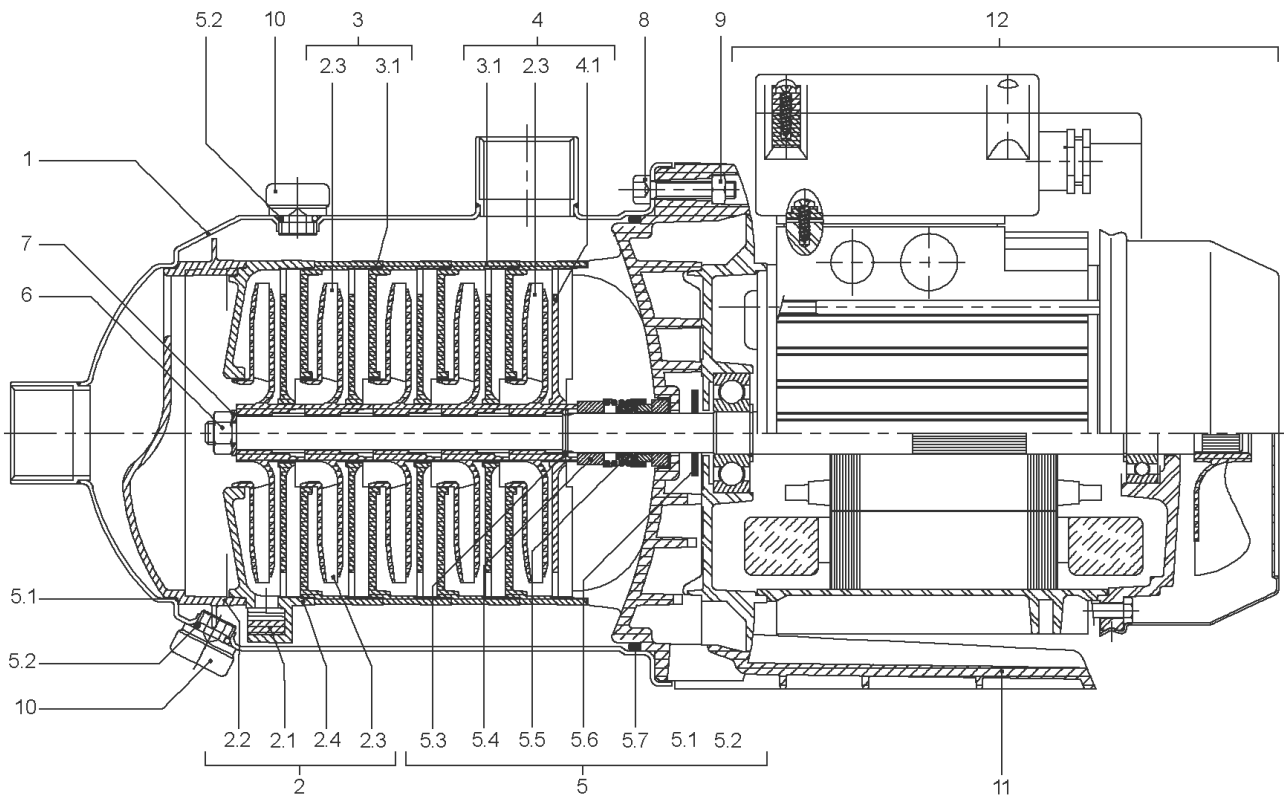

MC604-EM TO VERSION: /D

Item	Article no.	Description	Quantity
1	4233946	PUMPHOUSING MC 4 STAGE VP.	1
2	4054544	MC604-605 PUMP 1st STAGE KIT New range	1
Note: STAGE/ STUFE/ ETAGE: 1			
2.1	2123700	> FLAP METAL MC VP.	1
2.2		> SUCTION CASING VALVE EPDM AND STAIN.STEE	1
2.3		> IMPELLER-4M3-SP-LOW-FLOW	1
2.4		> STAGE HOUSING SUPPORT VALVE	1
3	4049864	MC604-605 PUMP OTHERS STAGES KIT	1
Note: STAGE/ STUFE/ ETAGE: 2/3			
2.3		> IMPELLER-4M3-SP	1
3.1		> STAGE CASING WITH RETURN GUIDE VANE-SP	1
4	4049865	LAST STAGE KIT MC604-605 PUMP	1
Note: STAGE/ STUFE/ ETAGE: 4			
2.3		> IMPELLER-4M3-SP-LOW-FLOW	1
3.1		> STAGE CASING WITH RETURN GUIDE VANE-SP	1
4.1		> CANAL-RET-ULTEM2300	1
5	4049859	MULTICARGO PUMP MECHANICAL SEAL KIT	1
5.1	4036284	> GASKET-115X1-NITRILE	1
5.2	4017965	> O-RING D9,9X2,62 NITRILE 70SH	1
5.3	2090148	> CIRCLIP D14 MVI/MHI 316L (2 PIECES) VP.	1
		>> STOP-RUSH-1/2-D14-VMI/HMI-316	2
5.4		> DEFLECTOR D14xD22EP9 NORYL	1
5.5		> MECH.SEAL MG9/14 G60 BVPFF GM.BURGMANN	1
5.6		> THROWER 65/70SH-NITRILE	1
5.7	4233945	> O-RING ID.140 VP.	1
5.8		> THROWER-RUBBER-SH65/70	1
6	4056417	NUT M8 INOX 1.4404	1
7	74960033407	DISC MP3/6+MC3/6	1
8	4031762	SCREW M6X30 ISO4762 8.8 ZN	1
Note: PARTS/ STÜCK/ PIÈCES: 8			
9	4031766	NUT M6 MP3/6	1
Note: PARTS/ STÜCK/ PIÈCES: 8			
10	2188170	Drain plug/o-ring G1/4" KIT	1
11	4045110	LANTERN BRACKET	1