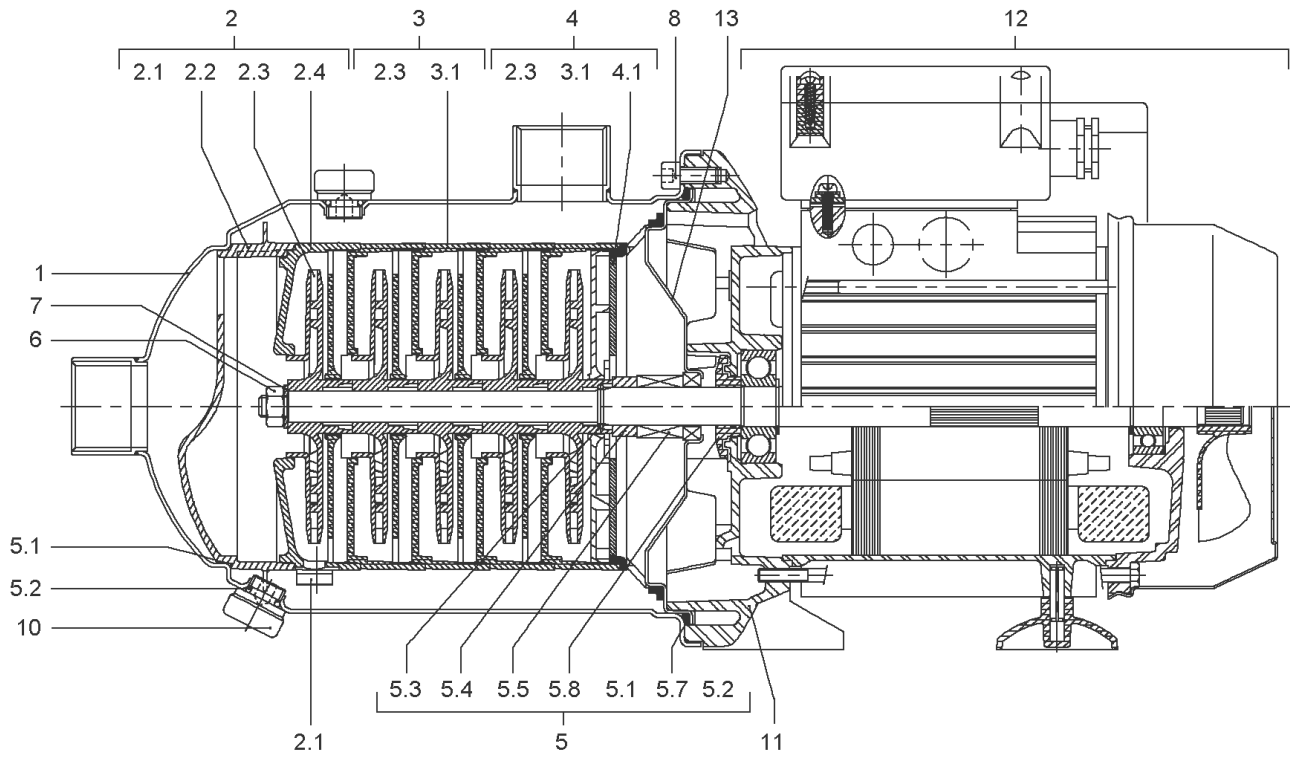

MC605-EM FROM VERSION: /F

Item	Article no.	Description	Quantity
1	4076322	CORPS-FAB-SPRINGSON-5ETAGES-INOX304	1
2	4054544	MC604-605 PUMP 1st STAGE KIT New range	1
Note: STAGE/ STUFE/ ETAGE: 1			
2.1	2123700	> FLAP METAL MC VP.	1
2.2		> SUCTION CASING VALVE EPDM AND STAIN.STEE	1
2.3		> IMPELLER-4M3-SP-LOW-FLOW	1
2.4		> STAGE HOUSING SUPPORT VALVE	1
3	4049864	MC604-605 PUMP OTHERS STAGES KIT	1
Note: STAGE/ STUFE/ ETAGE: 2/3/4			
2.3		> IMPELLER-4M3-SP	1
3.1		> STAGE CASING WITH RETURN GUIDE VANE-SP	1
4	4144682	LAST STAGE KIT MC604-605 ALU LANTERN	1
Note: STAGE/ STUFE/ ETAGE: 5			
2.3		> IMPELLER-4M3-SP-LOW-FLOW	1
3.1		> STAGE CASING WITH RETURN GUIDE VANE-SP	1
4.1		> DIFFUSOR STG WITH RETU CHANNEL-SP/MC	1
5	4049859	MULTICARGO PUMP MECHANICAL SEAL KIT	1
5.1	4036284	> GASKET-115X1-NITRILE	1
5.2	4017965	> O-RING D9,9X2,62 NITRILE 70SH	1
5.3	2090148	> CIRCLIP D14 MVI/MHI 316L (2 PIECES) VP.	1
		>> STOP-RUSH-1/2-D14-VMI/HMI-316	2
5.4		> DEFLECTOR D14xD22EP9 NORYL	1
5.5		> MECH.SEAL MG9/14 G60 BVPFF GM.BURGMANN	1
5.6		> THROWER 65/70SH-NITRILE	1
5.7	4233945	> O-RING ID.140 VP.	1
5.8		> THROWER-RUBBER-SH65/70	1
6	4056417	NUT M8 INOX 1.4404	1
8	4007350	SCREW M6X14 ISO4762 8.8 ZN	1
Note: PARTS/ STÜCK/ PIÈCES: 8			
10	2188170	Drain plug/o-ring G1/4" KIT	1
11	4005217	LANTERN-P171-M142-US	1
12		SPARE PARTS MOTOR MC605-EM/F (MG80)	1
13	4004679	Stationnary Ring Holder 1.4301	1