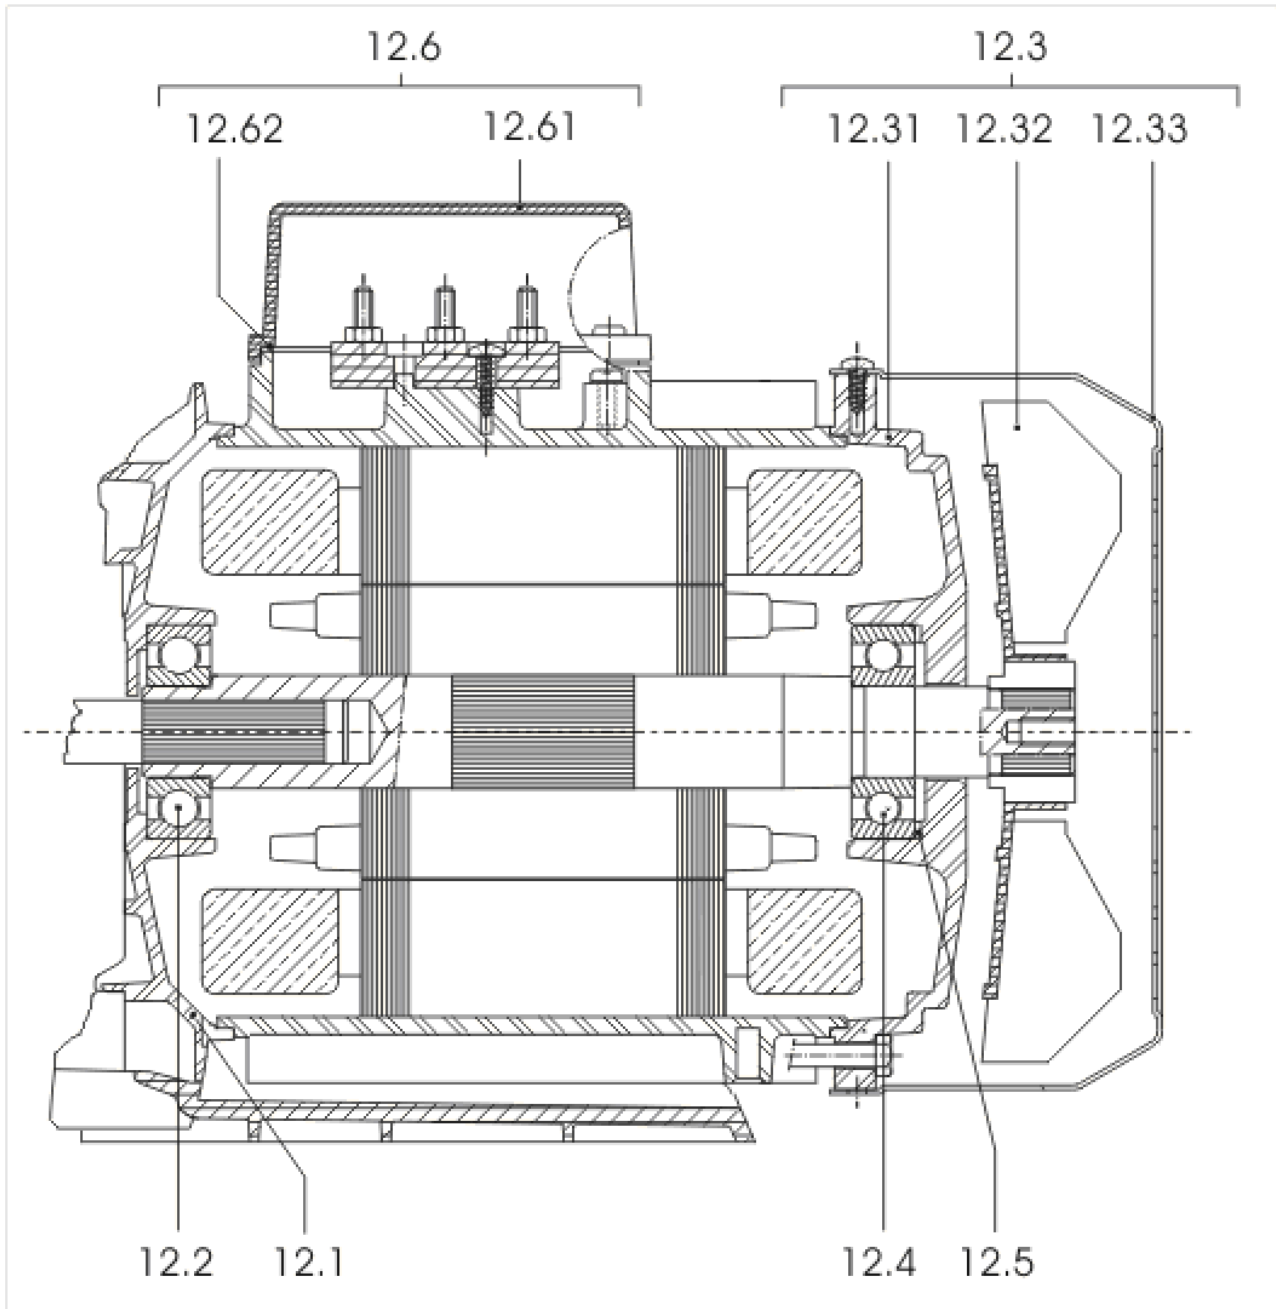

SPARE PARTS MOTOR MC304-EM/E (MG63)

Item	Article no.	Description	Quantity
12.1	4061729	END SHILD AS MP3/MP603+604 +PK.	1
12.2	122097891	BALL BEARING 6202/2Z-C3 (HT) VP.	1
12.3	2048815	FAN D.100 MG.63 MC/MP KIT	1
12.31		> REAR-BEARING-MOT63-D90	1
12.32	4233938	> Motor fan T63-71 D100 VP.	1
12.33		> FAN-COVER-MOTOR63-D90-LOCKING	1
12.4	122097891	BALL BEARING 6202/2Z-C3 (HT) VP.	1
12.5	4215742	Crinkled washer 6202/6300-C3 VP.	1
12.6	4090072	TERMINAL BOX KIT MC-EM (63)	1
12.61	4062055	> TERMINAL-BOX-COVER-MOT-MONO-63	1
12.62	4051316	> FLAT-GASKET-BAB-MOT63	1
	2132532	> CAPACITOR 12MF 470V CA.LG.210 V1EC1 VP.	1
	4057375	> TERMINAL BLOCK 40/25 3P	1
		> SCREW F.KKD.(MHI2/4/8)	1
		> NUT-HM4-BRASS	1
	4207951	CIRCLIP D15X1 VP.	1