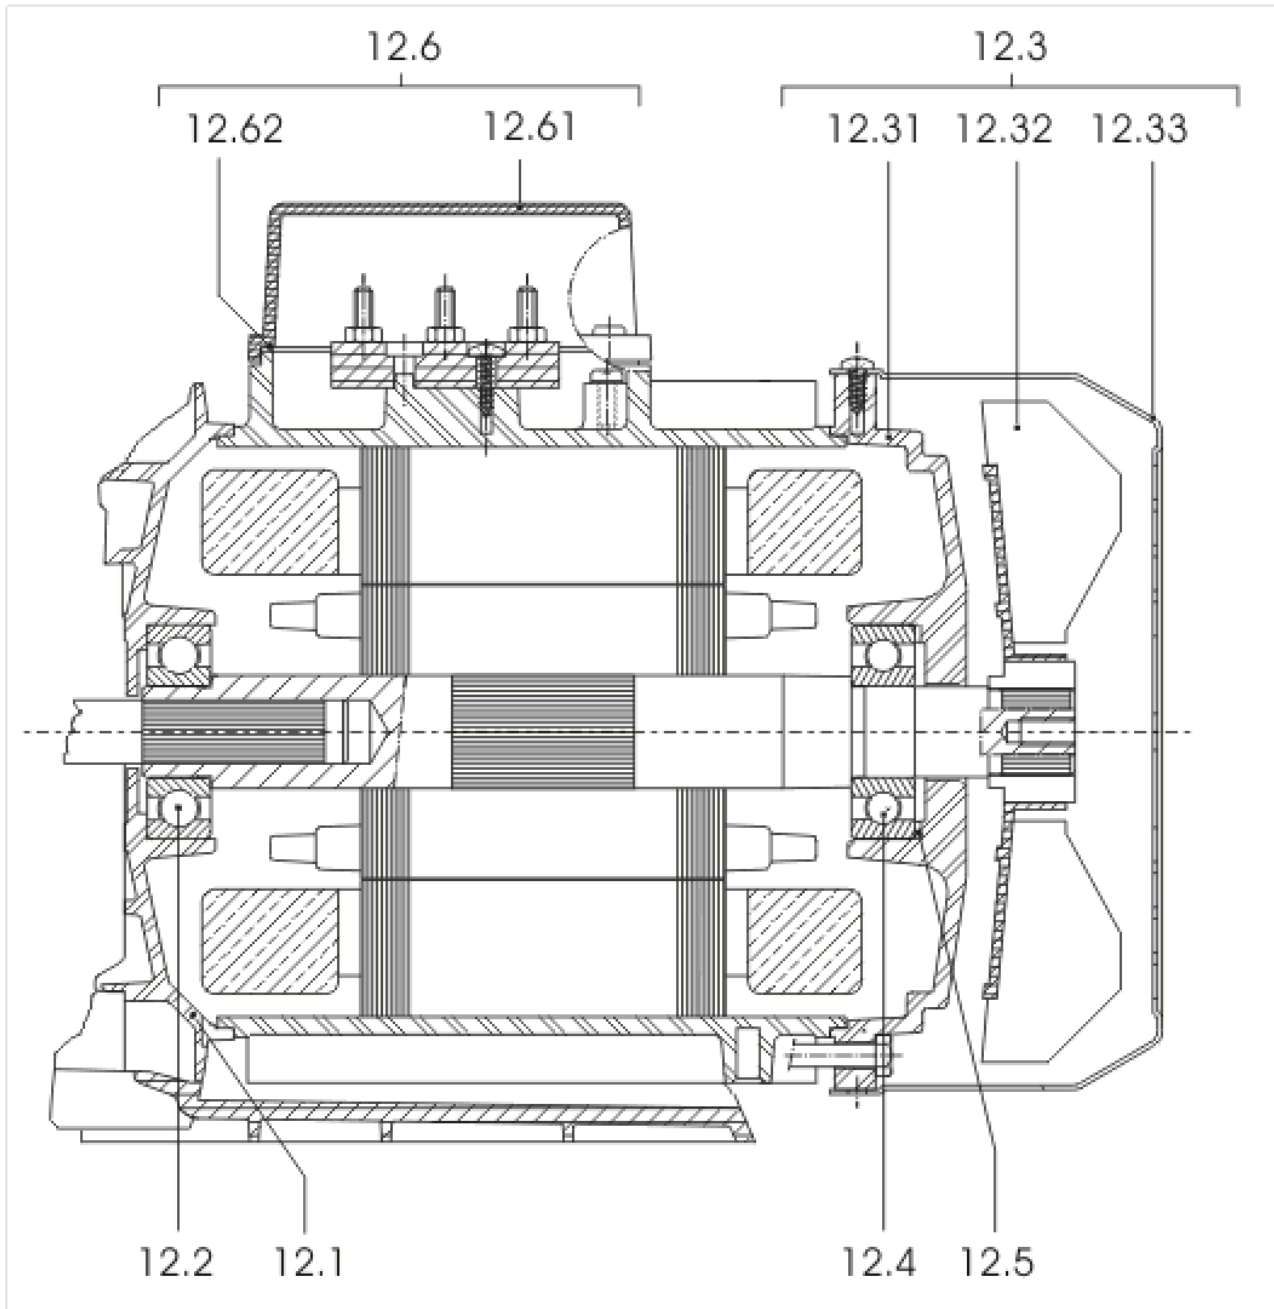

SPARE PARTS MOTOR MC604-EM/ D (MG71)

Item	Article no.	Description	Quantity
12.1	4028055	END SHILD AS MP3/MP603+604 +PK.	1
7.6	4185162	BALL-BEARING-6302-C3-DDU-E-EA6 VP.	1
12.3	2096197	FAN D.128 MG.71 MC/MHIL KIT	1
12.32	4210072	> Motor-fan-71-MHI Ø128 VP.	1
12.33	4202863	> FAN-COVER-MOTOR71-D110-LOCKING VP.	1
12.31		> REAR-BEARING-MOT71-D110-GROOVE	1
12.31		> O-RING D35X3 EPDM	1
12.4	122097891	BALL BEARING 6202/2Z-C3 (HT) VP.	1
12.5	4215742	Crinkled washer 6202/6300-C3 VP.	1
12.6	4090073	TERMINAL BOX KIT MC-EM (71)	1
12.61	4007672	> TERMINAL-BOX-COVER-MOT-MONO-71	1
12.62	4209688	> Flat-Gasket-BAB-MOT71 VP.	1
	2132533	> CAPACITOR 16MF 470V CA.LG.210 V1EC2 VP.	1
		> SCREW-CBL-Z-C/AT-ST3,5L13ZINGUE	1
		> SCREW F.KKD.(MHI2/4/8)	1
		> NUT-HM4-BRASS	1
	4207951	CIRCLIP D15X1 VP.	1