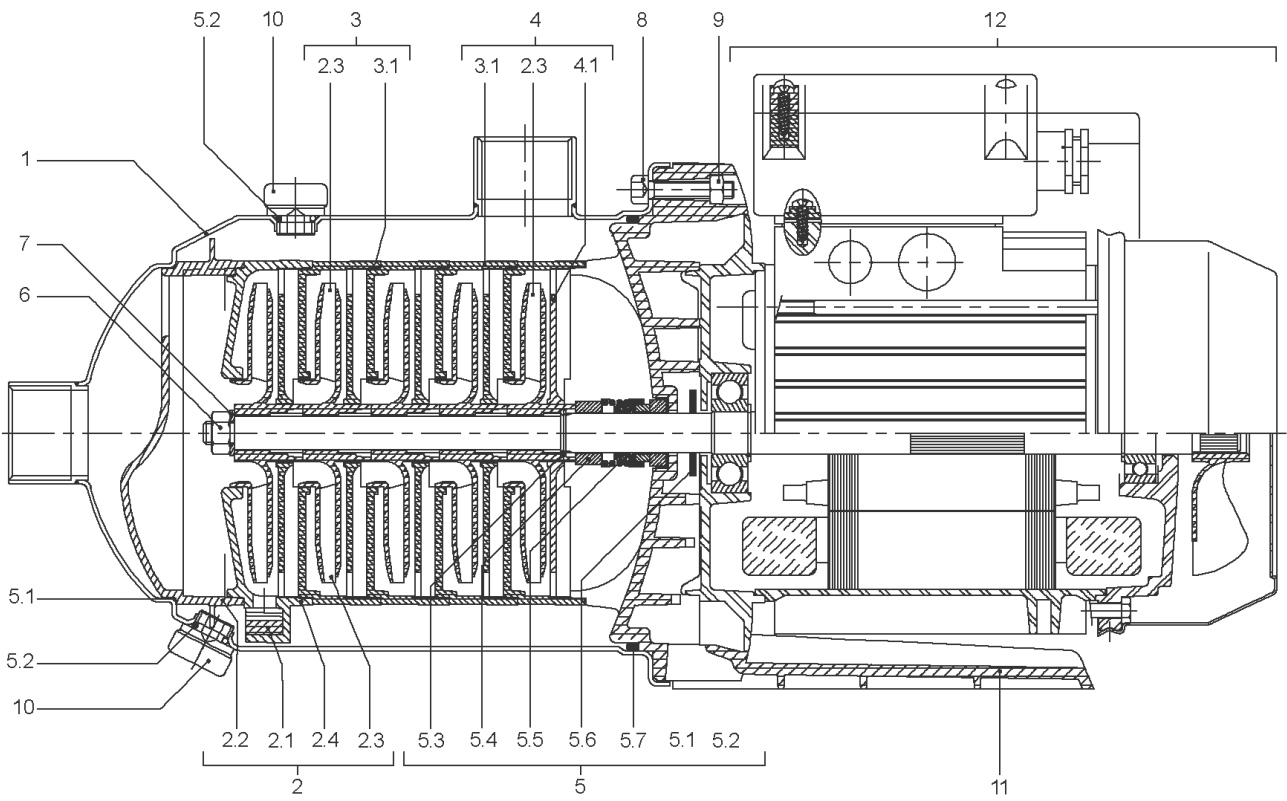

MC604-DM TO VERSION: /E

Item	Article no.	Description	Quantity
1	4233946	PUMPHOUSING MC 4 STAGE VP.	1
2	4054544	MC604-605 PUMP 1st STAGE KIT New range	1
Note: STAGE/ STUFE/ ETAGE: 1			
2.1	2123700	> FLAP METAL MC VP.	1
2.2		> SUCTION CASING VALVE EPDM AND STAIN.STEE	1
2.3		> IMPELLER-4M3-SP-LOW-FLOW	1
2.4		> STAGE HOUSING SUPPORT VALVE	1
3	4049864	MC604-605 PUMP OTHERS STAGES KIT	1
Note: STAGE/ STUFE/ ETAGE: 2/3			
2.3		> IMPELLER-4M3-SP	1
3.1		> STAGE CASING WITH RETURN GUIDE VANE-SP	1
4	4049865	LAST STAGE KIT MC604-605 PUMP	1
Note: STAGE/ STUFE/ ETAGE: 4			
2.3		> IMPELLER-4M3-SP-LOW-FLOW	1
3.1		> STAGE CASING WITH RETURN GUIDE VANE-SP	1
4.1		> CANAL-RET-ULTEM2300	1
5	4049859	MULTICARGO PUMP MECHANICAL SEAL KIT	1
5.1	4036284	> GASKET-115X1-NITRILE	1
5.2	4017965	> O-RING D9,9X2,62 NITRILE 70SH	1
5.3	2090148	> CIRCLIP D14 MVI/MHI 316L (2 PIECES) VP.	1
		>> STOP-RUSH-1/2-D14-VMI/HMI-316	2
5.4		> DEFLECTOR D14xD22EP9 NORYL	1
5.5		> MECH.SEAL MG9/14 G60 BVPFF GM.BURGMANN	1
5.6		> THROWER 65/70SH-NITRILE	1
5.7	4233945	> O-RING ID.140 VP.	1
5.8		> THROWER-RUBBER-SH65/70	1
6	4056417	NUT M8 INOX 1.4404	1
7	74960033407	DISC MP3/6+MC3/6	1
8	4031762	SCREW M6X30 ISO4762 8.8 ZN	1
Note: PARTS/ STÜCK/ PIÈCES: 8			
9	4031766	NUT M6 MP3/6	1
Note: PARTS/ STÜCK/ PIÈCES: 8			
10	2188170	Drain plug/o-ring G1/4" KIT	1
11	4045110	LANTERN BRACKET	1