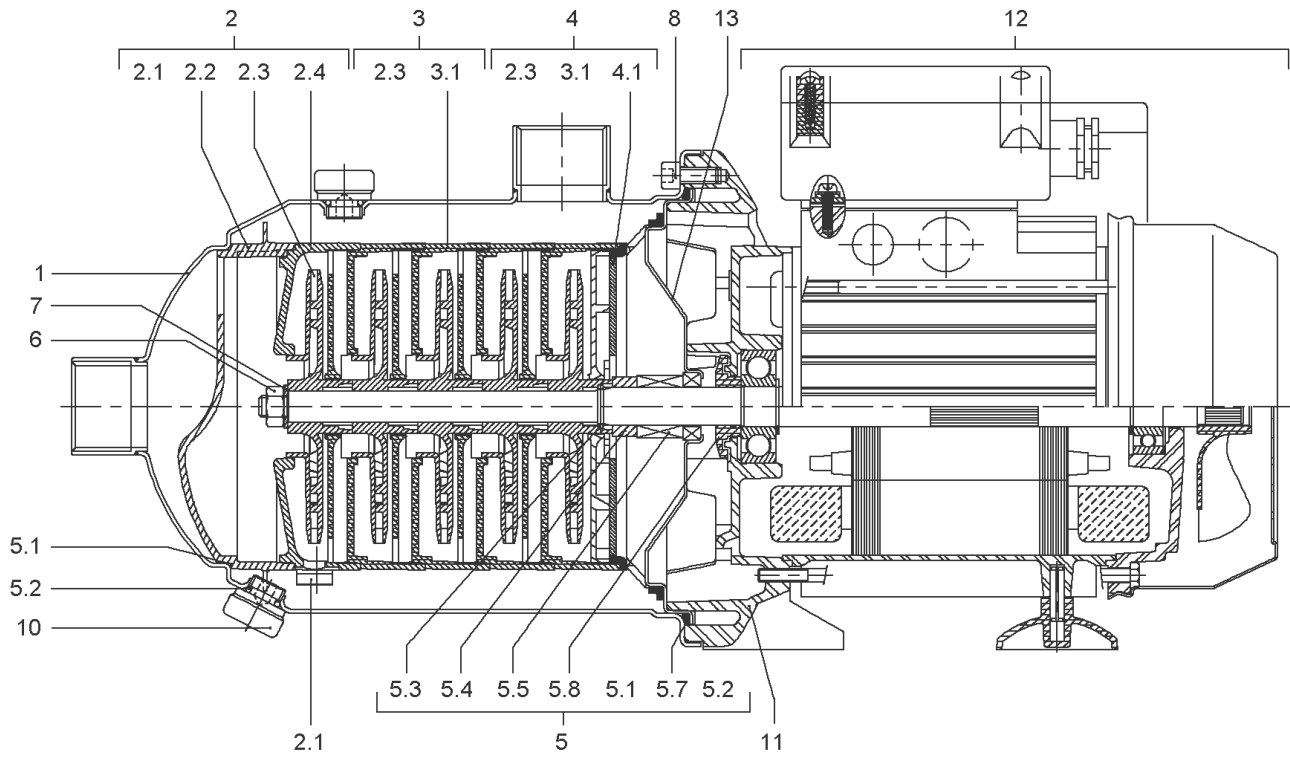

MC305-EM FROM VERSION: /F

Item	Article no.	Description	Quantity
1	4076322	CORPS-FAB-SPRINGSON-5ETAGES-INOX304	1
2	4067351	1st STAGE KIT MC PUMP PLASTIC IMPELLER	1
Note: STAGE/ STUFE/ ETAGE: 1			
2.1	2123700	> FLAP METAL MC VP.	1
2.2		> SUCTION CASING VALVE EPDM AND STAIN.STEE	1
2.3		> IMPELLER-2M3-SP-HY-LOW-FLOW	1
2.4		> STAGE HOUSING SUPPORT VALVE	1
3	4067352	OTHERS STAGES KIT MC SILENT MASTER	1
Note: STAGE/ STUFE/ ETAGE: 2/3/4			
2.3		> IMPELLER-2M3-SP-HY-LOW-FLOW	1
3.1		> STAGE CASING WITH RETURN GUIDE VANE-SP	1
4	4144673	LAST STAGE KIT MC PUMP ALU LANTERN	1
Note: STAGE/ STUFE/ ETAGE: 5			
2.3		> IMPELLER-2M3-SP-HY-LOW-FLOW	1
3.1		> STAGE CASING WITH RETURN GUIDE VANE-SP	1
4.1		> DIFFUSOR STG WITH RETU CHANNEL-SP/MC	1
5	4049859	MULTICARGO PUMP MECHANICAL SEAL KIT	1
5.1	4036284	> GASKET-115X1-NITRILE	1
5.2	4017965	> O-RING D9,9X2,62 NITRILE 70SH	1
5.3	2090148	> CIRCLIP D14 MVI/MHI 316L (2 PIECES) VP.	1
		>> STOP-RUSH-1/2-D14-VMI/HMI-316	2
5.4		> DEFLECTOR D14xD22EP9 NORYL	1
5.5		> MECH.SEAL MG9/14 G60 BVPFF GM.BURGMANN	1
5.6		> THROWER 65/70SH-NITRILE	1
5.7	4233945	> O-RING ID.140 VP.	1
5.8		> THROWER-RUBBER-SH65/70	1
6	4056417	NUT M8 INOX 1.4404	1
8	4007350	SCREW M6X14 ISO4762 8.8 ZN	1
Note: PARTS/ STÜCK/ PIÈCES: 8			
10	2188170	Drain plug/o-ring G1/4" KIT	1
11	4025172	LANTERN MACHINED P171 M125	1
12		SPARE PARTS MOTOR MC305-EM/F (MG71)	1
13	4004679	Stationnary Ring Holder 1.4301	1