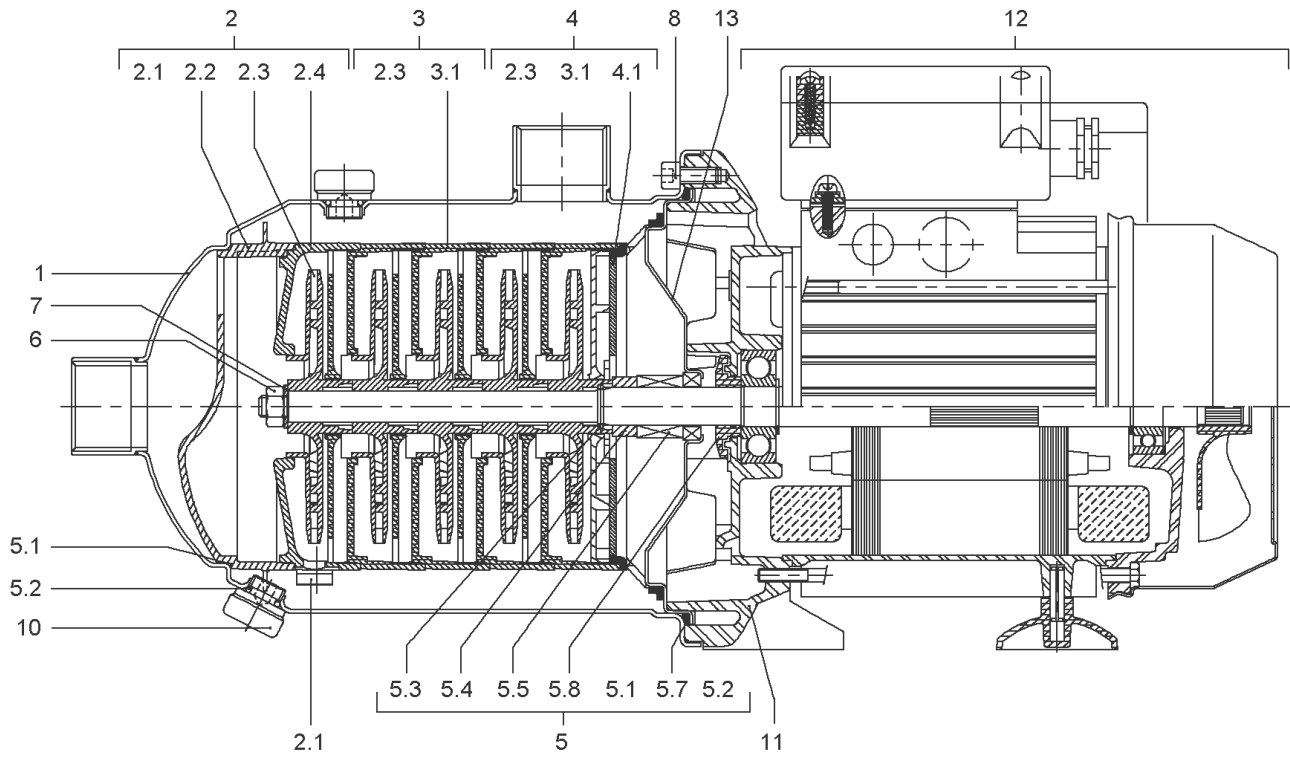

MC604-DM FROM VERSION: /F

Item	Article no.	Description	Quantity
1	4233946	PUMPHOUSING MC 4 STAGE VP.	1
2	4054544	MC604-605 PUMP 1st STAGE KIT New range	1
Note: STAGE/ STUFE/ ETAGE: 1			
2.1	2123700	> FLAP METAL MC VP.	1
2.2		> SUCTION CASING VALVE EPDM AND STAIN.STEE	1
2.3		> IMPELLER-4M3-SP-LOW-FLOW	1
2.4		> STAGE HOUSING SUPPORT VALVE	1
3	4049864	MC604-605 PUMP OTHERS STAGES KIT	1
Note: STAGE/ STUFE/ ETAGE: 2/3			
2.3		> IMPELLER-4M3-SP	1
3.1		> STAGE CASING WITH RETURN GUIDE VANE-SP	1
4	4144682	LAST STAGE KIT MC604-605 ALU LANTERN	1
Note: STAGE/ STUFE/ ETAGE: 4			
2.3		> IMPELLER-4M3-SP-LOW-FLOW	1
3.1		> STAGE CASING WITH RETURN GUIDE VANE-SP	1
4.1		> DIFFUSOR STG WITH RETU CHANNEL-SP/MC	1
5	4049859	MULTICARGO PUMP MECHANICAL SEAL KIT	1
5.1	4036284	> GASKET-115X1-NITRILE	1
5.2	4017965	> O-RING D9,9X2,62 NITRILE 70SH	1
5.3	2090148	> CIRCLIP D14 MVI/MHI 316L (2 PIECES) VP.	1
		>> STOP-RUSH-1/2-D14-VMI/HMI-316	2
5.4		> DEFLECTOR D14xD22EP9 NORYL	1
5.5		> MECH.SEAL MG9/14 G60 BVPFF GM.BURGMANN	1
5.6		> THROWER 65/70SH-NITRILE	1
5.7	4233945	> O-RING ID.140 VP.	1
5.8		> THROWER-RUBBER-SH65/70	1
6	4056417	NUT M8 INOX 1.4404	1
8	4007350	SCREW M6X14 ISO4762 8.8 ZN	1
Note: PARTS/ STÜCK/ PIÈCES: 8			
10	2188170	Drain plug/o-ring G1/4" KIT	1
11	4025172	LANTERN MACHINED P171 M125	1
12		SPARE PARTS MOTOR MC604-DM/F (MG71)	1
13	4004679	Stationnary Ring Holder 1.4301	1