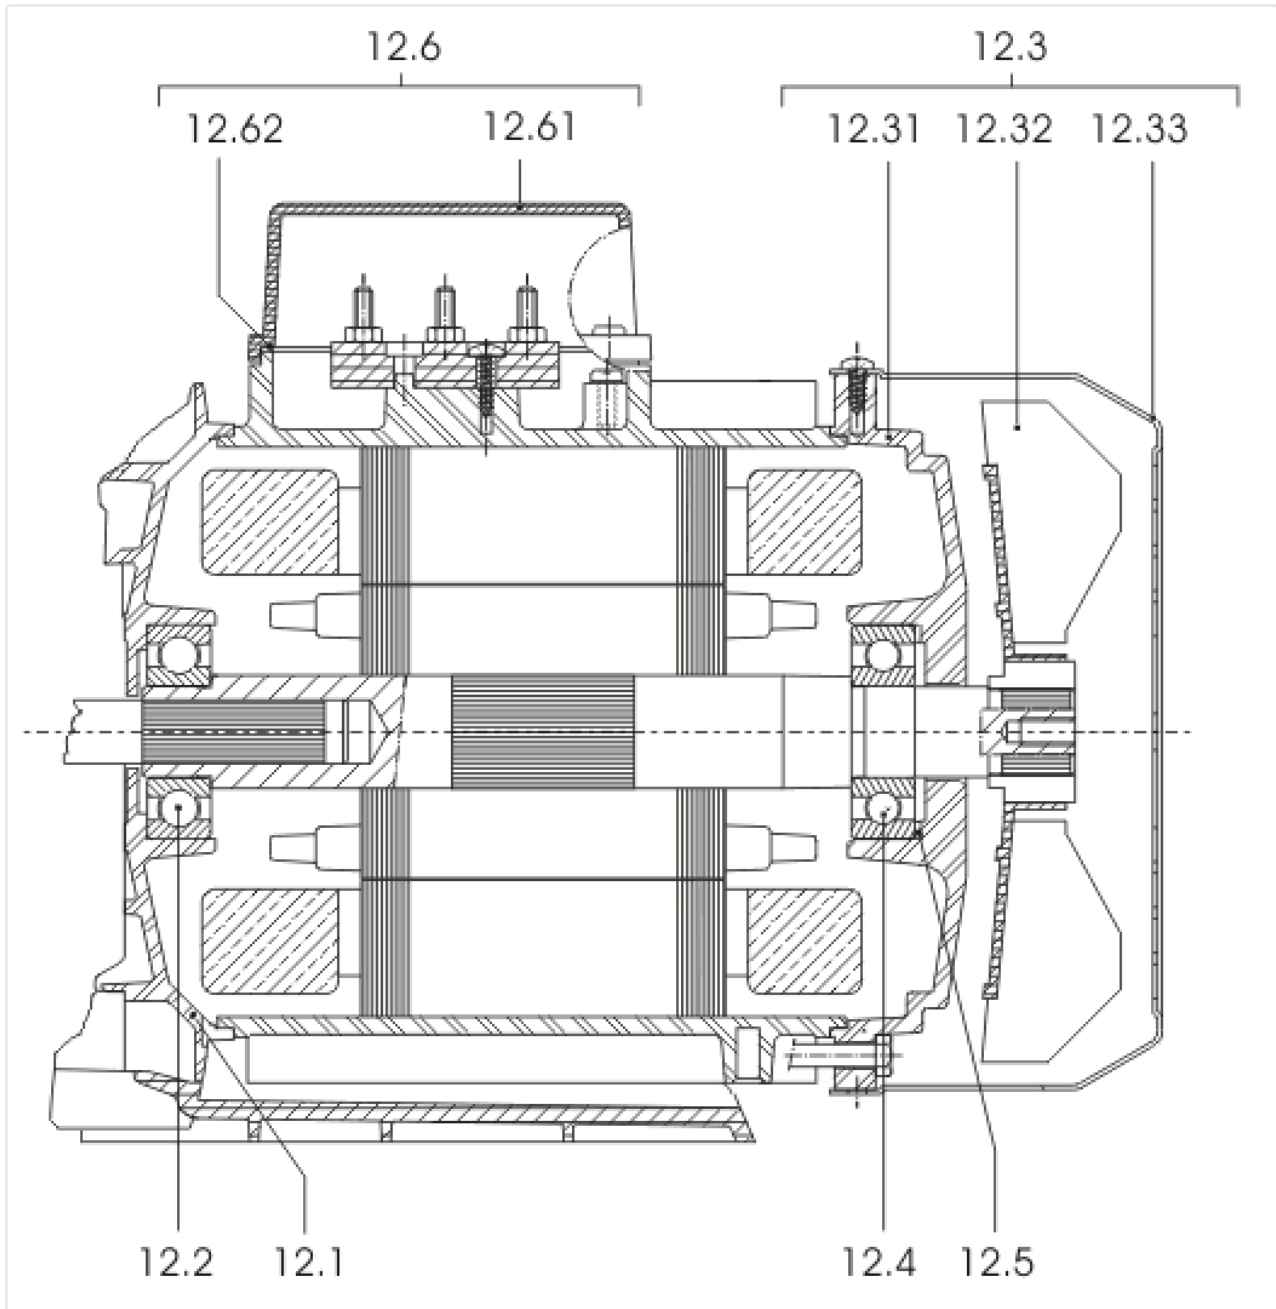

SPARE PARTS MOTOR MC305-EM (MG71)

Item	Article no.	Description	Quantity
12.1	4028055	END SHILD AS MP3/MP603+604 +PK.	1
7.6	4185162	BALL-BEARING-6302-C3-DDU-E-EA6 VP.	1
12.3	2048812	FAN D.110 MG.71 MC KIT	1
12.31		> REAR-BEARING-MOT71-D110-LOCKING	1
12.32	4233938	> Motor fan T63-71 D100 VP.	1
12.33	4202863	> FAN-COVER-MOTOR71-D110-LOCKING VP.	1
12.4	122097891	BALL BEARING 6202/2Z-C3 (HT) VP.	1
12.5	4215742	Crinkled washer 6202/6300-C3 VP.	1
12.6	4090073	TERMINAL BOX KIT MC-EM (71)	1
12.61	4007672	> TERMINAL-BOX-COVER-MOT-MONO-71	1
12.62	4209688	> Flat-Gasket-BAB-MOT71 VP.	1
	2132533	> CAPACITOR 16MF 470V CA.LG.210 V1EC2 VP.	1
		> SCREW-CBL-Z-C/AT-ST3,5L13ZINGUE	1
		> SCREW F.KKD.(MHI2/4/8)	1
		> NUT-HM4-BRASS	1
	4207951	CIRCLIP D15X1 VP.	1