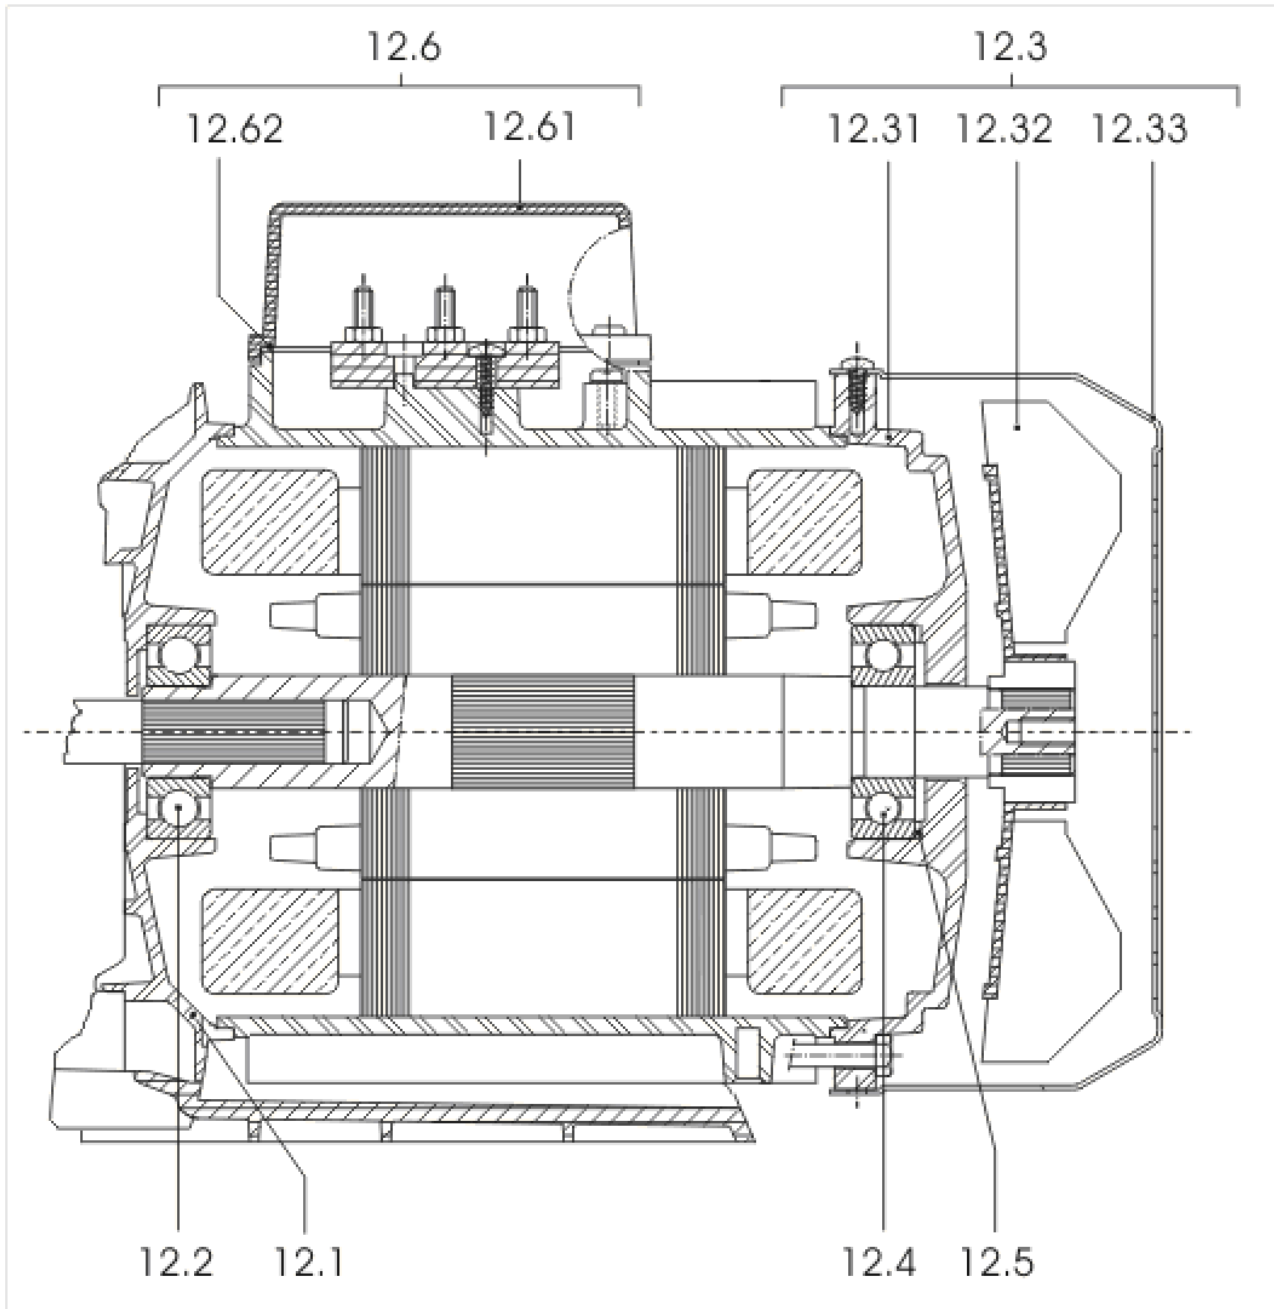

SPARE PARTS MOTOR MC605-DM/ -B (MG80)

Item	Article no.	Description	Quantity
12.1	4028057	MOTOR BEARING	1
12.2	121084499	BALL BEARING 6204/2Z-C3 (HT) VP.	1
12.3	2048819	FAN D.143 MG.80 MC/MHIL KIT	1
12.32	4007267	> MOTOR-FAN-80-MHI Ø143	1
12.33		> FAN-COVER-MOTOR80-D125-LOCKING	1
12.31		> REAR-BEARING-MOT80-D125-GROOVE	1
		> O-RING D47.2X3.53-EPDM	1
12.4	121084499	BALL BEARING 6204/2Z-C3 (HT) VP.	1
12.5	63852	SPRING-WASHER-A46B35-A	1
12.6	4090077	TERMINAL BOX KIT MC-DM (80)	1
12.61	4007676	> TERMINAL-BOX-COVER-MOT-TRI-80/90	1
12.62	4007671	> FLAT-GASKET-BAB-MOT80/90	1
	4057378	> TERMINAL BLOCK 50/32 6P	1
		> M3,5L14 THREAD FORMING SCREW	1