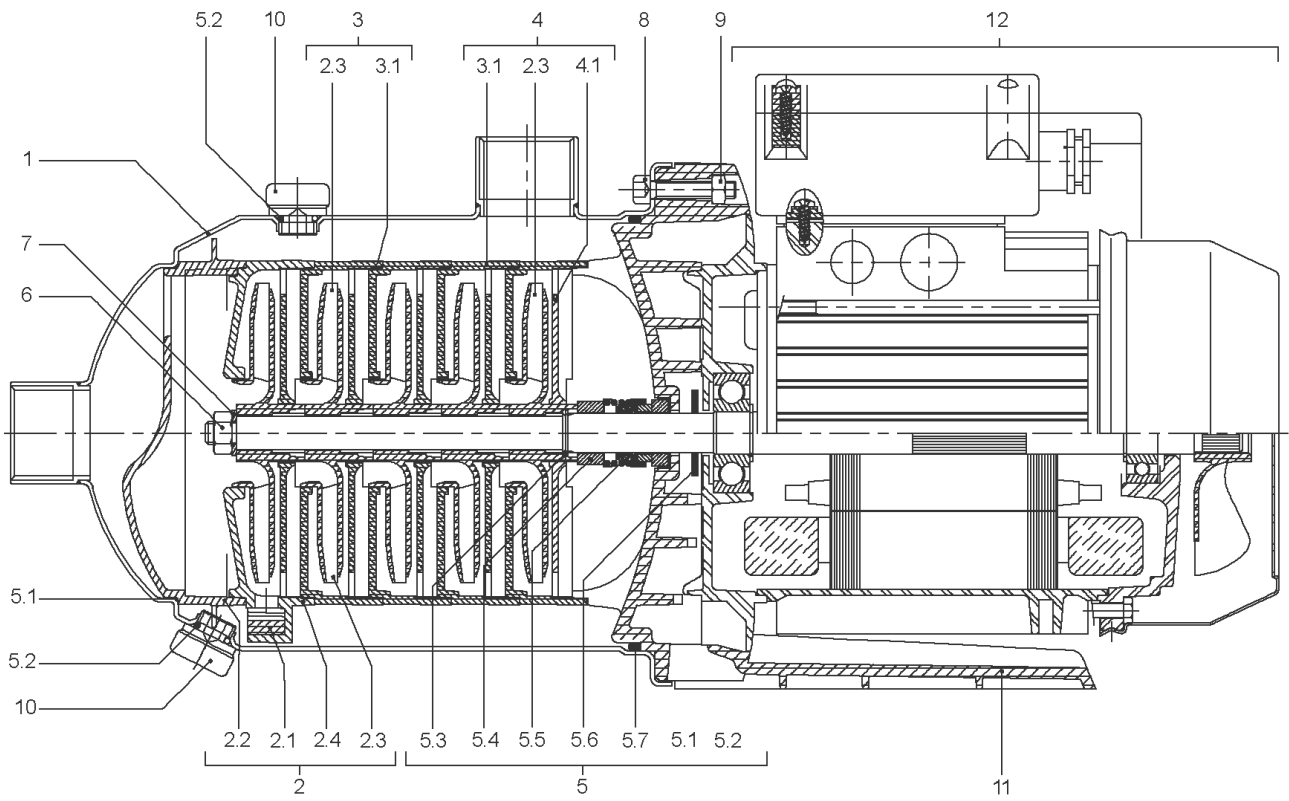

MC605-DM TO VERSION: /E

Item	Article no.	Description	Quantity
1	4076322	CORPS-FAB-SPRINGSON-5ETAGES-INOX304	1
2	4054544	MC604-605 PUMP 1st STAGE KIT New range	1
Note: STAGE/ STUFE/ ETAGE: 1			
2.1	2123700	> FLAP METAL MC VP.	1
2.2		> SUCTION CASING VALVE EPDM AND STAIN.STEE	1
2.3		> IMPELLER-4M3-SP-LOW-FLOW	1
2.4		> STAGE HOUSING SUPPORT VALVE	1
3	4049864	MC604-605 PUMP OTHERS STAGES KIT	1
Note: STAGE/ STUFE/ ETAGE: 2/3/4			
2.3		> IMPELLER-4M3-SP	1
3.1		> STAGE CASING WITH RETURN GUIDE VANE-SP	1
4	4049865	LAST STAGE KIT MC604-605 PUMP	1
Note: STAGE/ STUFE/ ETAGE: 5			
2.3		> IMPELLER-4M3-SP-LOW-FLOW	1
3.1		> STAGE CASING WITH RETURN GUIDE VANE-SP	1
4.1		> CANAL-RET-ULTEM2300	1
5	4049859	MULTICARGO PUMP MECHANICAL SEAL KIT	1
5.1	4036284	> GASKET-115X1-NITRILE	1
5.2	4017965	> O-RING D9,9X2,62 NITRILE 70SH	1
5.3	2090148	> CIRCLIP D14 MVI/MHI 316L (2 PIECES) VP.	1
		>> STOP-RUSH-1/2-D14-VMI/HMI-316	2
5.4		> DEFLECTOR D14xD22EP9 NORYL	1
5.5		> MECH.SEAL MG9/14 G60 BVPFF GM.BURGMANN	1
5.6		> THROWER 65/70SH-NITRILE	1
5.7	4233945	> O-RING ID.140 VP.	1
5.8		> THROWER-RUBBER-SH65/70	1
6	4056417	NUT M8 INOX 1.4404	1
7	74960033407	DISC MP3/6+MC3/6	1
8	4031762	SCREW M6X30 ISO4762 8.8 ZN	1
Note: PARTS/ STÜCK/ PIÈCES: 8			
9	4031766	NUT M6 MP3/6	1
Note: PARTS/ STÜCK/ PIÈCES: 8			
10	2188170	Drain plug/o-ring G1/4" KIT	1
11	4045110	LANTERN BRACKET	1