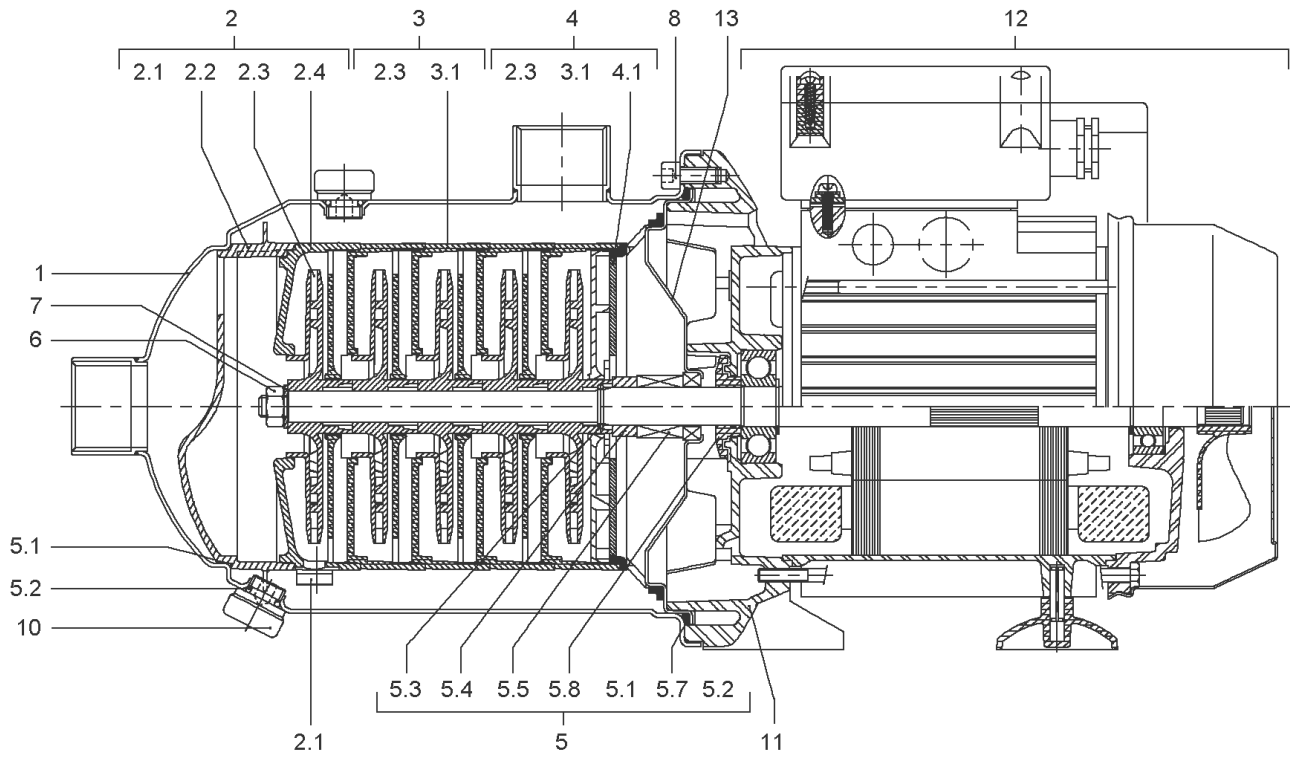

MC304-DM FROM VERSION: /G

Item	Article no.	Description	Quantity
1	4233946	PUMPHOUSING MC 4 STAGE VP.	1
2	4067351	1st STAGE KIT MC PUMP PLASTIC IMPELLER	1
Note: STAGE/ STUFE/ ETAGE: 1			
2.1	2123700	> FLAP METAL MC VP.	1
2.2		> SUCTION CASING VALVE EPDM AND STAIN.STEE	1
2.3		> IMPELLER-2M3-SP-HY-LOW-FLOW	1
2.4		> STAGE HOUSING SUPPORT VALVE	1
3	4067352	OTHERS STAGES KIT MC SILENT MASTER	1
Note: STAGE/ STUFE/ ETAGE: 2/3			
2.3		> IMPELLER-2M3-SP-HY-LOW-FLOW	1
3.1		> STAGE CASING WITH RETURN GUIDE VANE-SP	1
4	4144673	LAST STAGE KIT MC PUMP ALU LANTERN	1
Note: STAGE/ STUFE/ ETAGE: 4			
2.3		> IMPELLER-2M3-SP-HY-LOW-FLOW	1
3.1		> STAGE CASING WITH RETURN GUIDE VANE-SP	1
4.1		> DIFFUSOR STG WITH RETU CHANNEL-SP/MC	1
5	4049859	MULTICARGO PUMP MECHANICAL SEAL KIT	1
5.1	4036284	> GASKET-115X1-NITRILE	1
5.2	4017965	> O-RING D9,9X2,62 NITRILE 70SH	1
5.3	2090148	> CIRCLIP D14 MVI/MHI 316L (2 PIECES) VP.	1
		>> STOP-RUSH-1/2-D14-VMI/HMI-316	2
5.4		> DEFLECTOR D14xD22EP9 NORYL	1
5.5		> MECH.SEAL MG9/14 G60 BVPFF GM.BURGMANN	1
5.6		> THROWER 65/70SH-NITRILE	1
5.7	4233945	> O-RING ID.140 VP.	1
5.8		> THROWER-RUBBER-SH65/70	1
6	4056417	NUT M8 INOX 1.4404	1
8	4007350	SCREW M6X14 ISO4762 8.8 ZN	1
Note: PARTS/ STÜCK/ PIÈCES: 8			
10	2188170	Drain plug/o-ring G1/4" KIT	1
11	2112732	LANTERN MG63 P171 M108 VP.	1
12		SPARE PARTS MOTOR MC304-DM/G (MG63)	1
13	4004679	Stationnary Ring Holder 1.4301	1