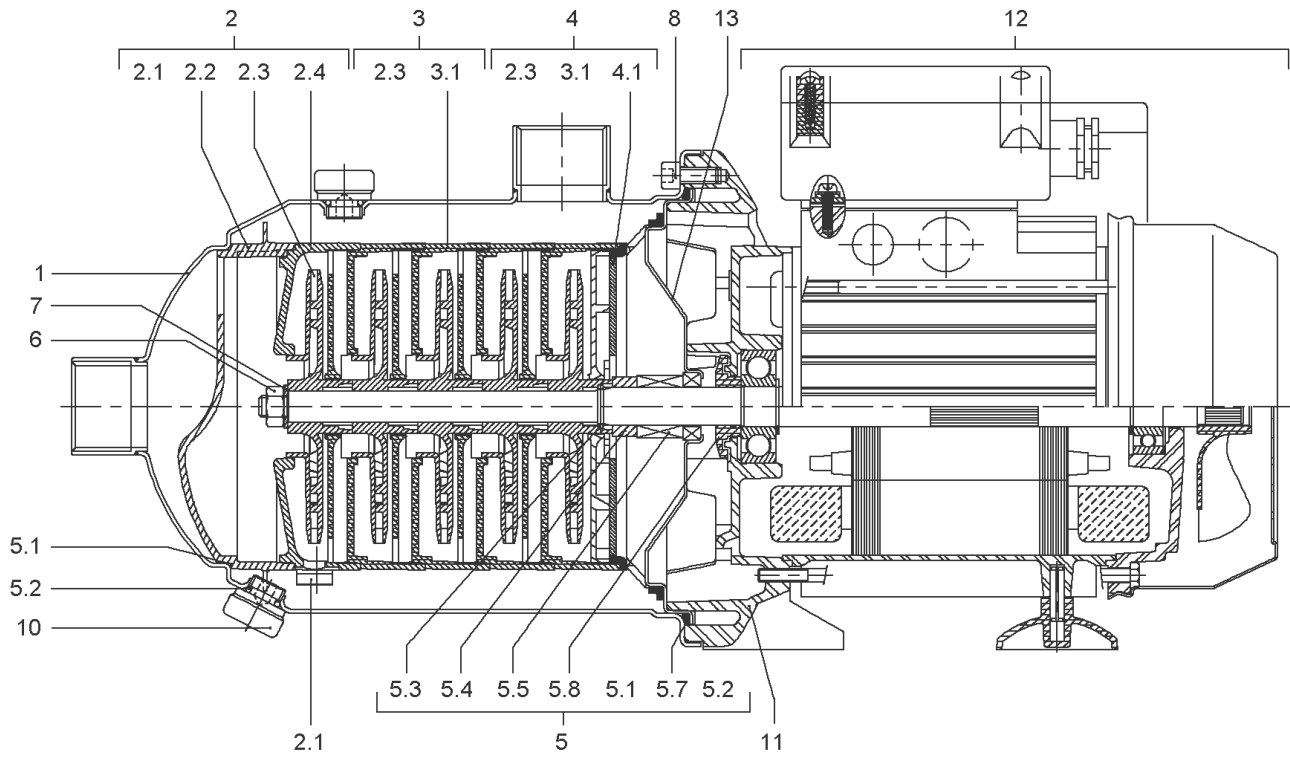

MC605-DM FROM VERSION: /F

Item	Article no.	Description	Quantity
1	4076322	CORPS-FAB-SPRINGSON-5ETAGES-INOX304	1
2	4054544	MC604-605 PUMP 1st STAGE KIT New range	1
Note: STAGE/ STUFE/ ETAGE: 1			
2.1	2123700	> FLAP METAL MC VP.	1
2.2		> SUCTION CASING VALVE EPDM AND STAIN.STEE	1
2.3		> IMPELLER-4M3-SP-LOW-FLOW	1
2.4		> STAGE HOUSING SUPPORT VALVE	1
3	4049864	MC604-605 PUMP OTHERS STAGES KIT	1
Note: STAGE/ STUFE/ ETAGE: 2/3/4			
2.3		> IMPELLER-4M3-SP	1
3.1		> STAGE CASING WITH RETURN GUIDE VANE-SP	1
4	4144682	LAST STAGE KIT MC604-605 ALU LANTERN	1
Note: STAGE/ STUFE/ ETAGE: 5			
2.3		> IMPELLER-4M3-SP-LOW-FLOW	1
3.1		> STAGE CASING WITH RETURN GUIDE VANE-SP	1
4.1		> DIFFUSOR STG WITH RETU CHANNEL-SP/MC	1
5	4049859	MULTICARGO PUMP MECHANICAL SEAL KIT	1
5.1	4036284	> GASKET-115X1-NITRILE	1
5.2	4017965	> O-RING D9,9X2,62 NITRILE 70SH	1
5.3	2090148	> CIRCLIP D14 MVI/MHI 316L (2 PIECES) VP.	1
		>> STOP-RUSH-1/2-D14-VMI/HMI-316	2
5.4		> DEFLECTOR D14xD22EP9 NORYL	1
5.5		> MECH.SEAL MG9/14 G60 BVPFF GM.BURGMANN	1
5.6		> THROWER 65/70SH-NITRILE	1
5.7	4233945	> O-RING ID.140 VP.	1
5.8		> THROWER-RUBBER-SH65/70	1
6	4056417	NUT M8 INOX 1.4404	1
8	4007350	SCREW M6X14 ISO4762 8.8 ZN	1
Note: PARTS/ STÜCK/ PIÈCES: 8			
10	2188170	Drain plug/o-ring G1/4" KIT	1
11	4025172	LANTERN MACHINED P171 M125	1
12		SPARE PARTS MOTOR MC605-DM/F (MG71)	1
13	4004679	Stationnary Ring Holder 1.4301	1