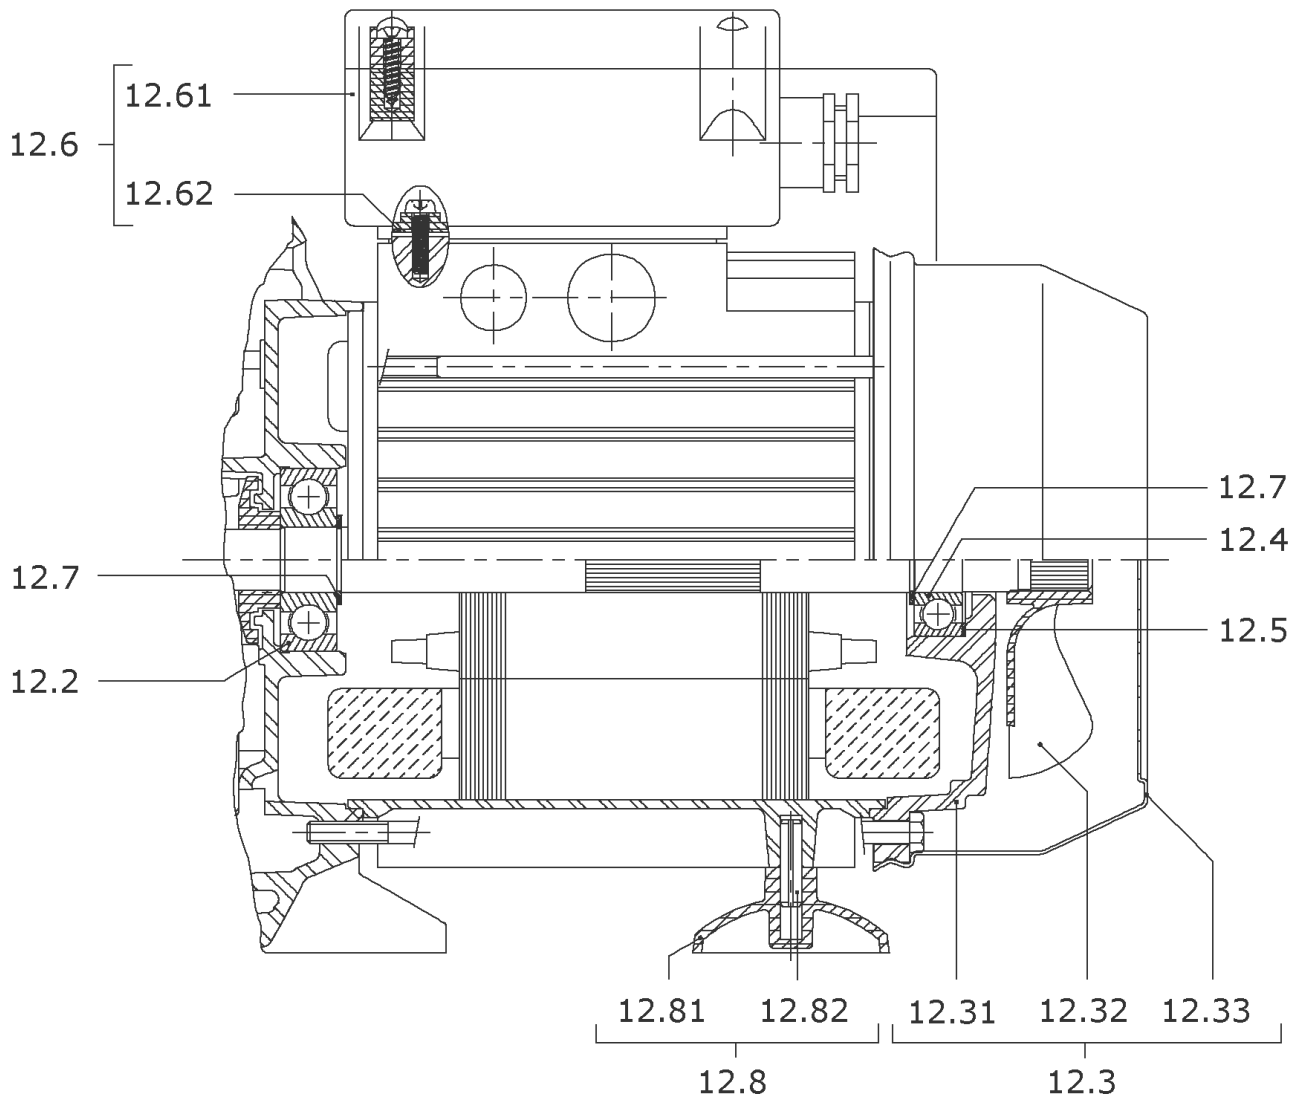

SPARE PARTS MOTOR MC304-EM/F (MG63)

Item	Article no.	Description	Quantity
12.2	122097891	BALL BEARING 6202/2Z-C3 (HT) VP.	1
12.3	2048815	FAN D.100 MG.63 MC/MP KIT	1
12.31		> REAR-BEARING-MOT63-D90	1
12.32	4233938	> Motor fan T63-71 D100 VP.	1
12.33		> FAN-COVER-MOTOR63-D90-LOCKING	1
12.4	122097891	BALL BEARING 6202/2Z-C3 (HT) VP.	1
12.5	4215742	Crinkled washer 6202/6300-C3 VP.	1
12.6	4090072	TERMINAL BOX KIT MC-EM (63)	1
12.61	4062055	> TERMINAL-BOX-COVER-MOT-MONO-63	1
12.62	4051316	> FLAT-GASKET-BAB-MOT63	1
	2132532	> CAPACITOR 12MF 470V CA.LG.210 V1EC1 VP.	1
	4057375	> TERMINAL BLOCK 40/25 3P	1
		> SCREW F.KKD.(MHI2/4/8)	1
		> NUT-HM4-BRASS	1
12.7	4207951	CIRCLIP D15X1 VP.	1
12.8	2106089	MOTOR FOOT MG.63 KIT	1
12.81		> MOTOR-SUPPORT-63	1
12.82		> SPRING-PIN-A4L25E	1