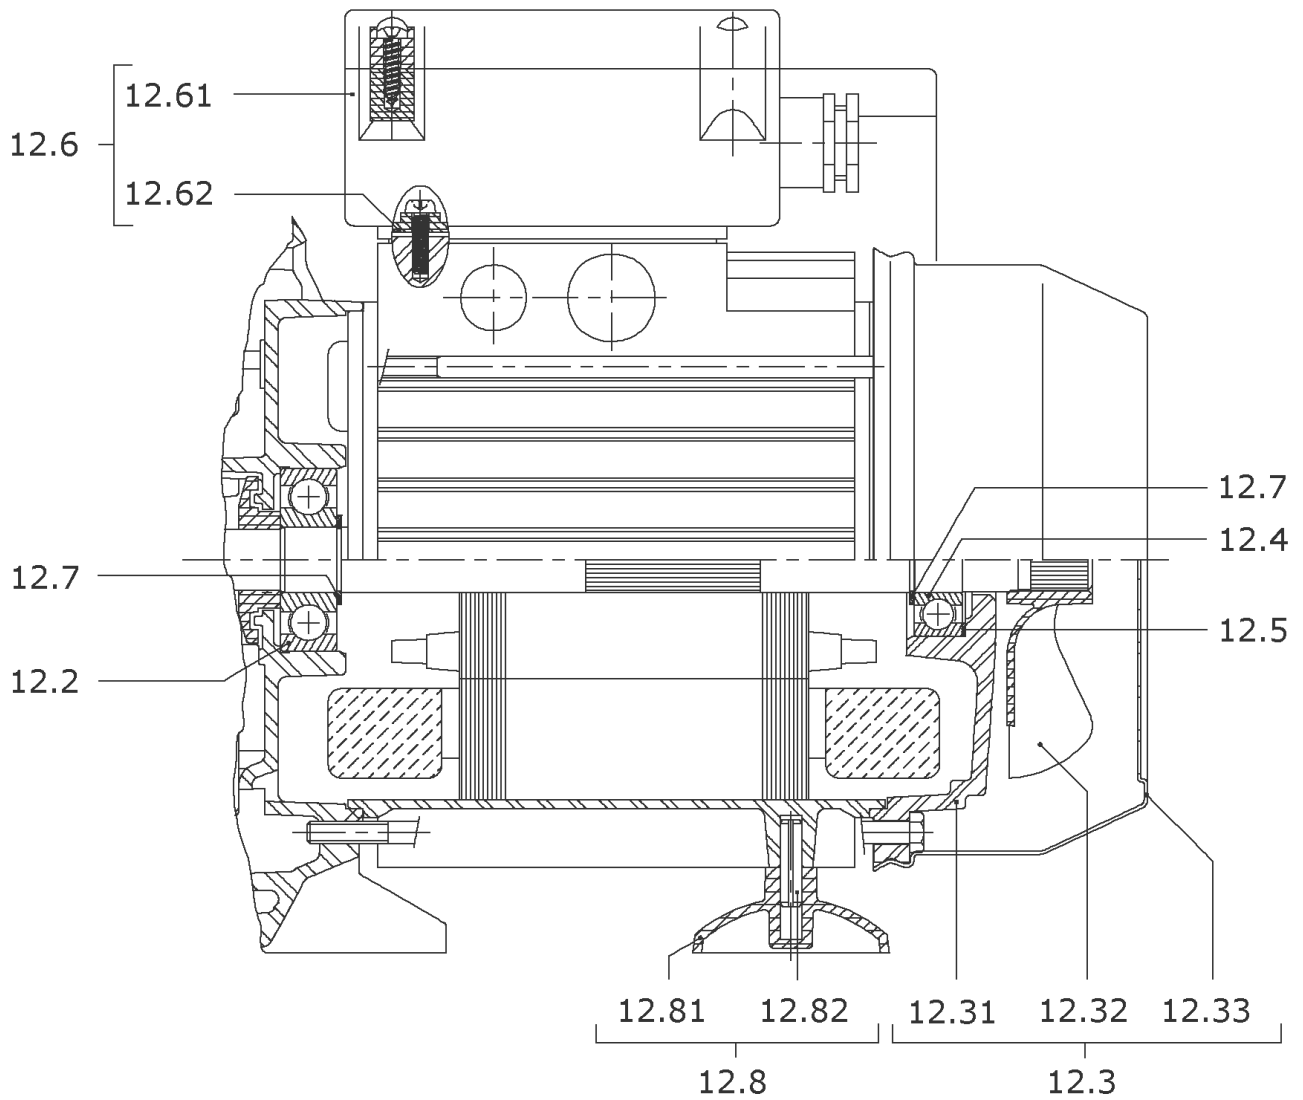

SPARE PARTS MOTOR MC305-EM/F (MG71)

Item	Article no.	Description	Quantity
7.6	4185162	BALL-BEARING-6302-C3-DDU-E-EA6 VP.	1
12.3	2048820	FAN D.100 MG.71 MP KIT	1
12.32	4233938	> Motor fan T63-71 D100 VP.	1
12.33		> FAN-COVER-MOTOR71-D110-LOCKING	1
12.31		> REAR-BEARING-MOT71-D110-GROOVE	1
12.4	122097891	BALL BEARING 6202/2Z-C3 (HT) VP.	1
12.5	4215742	Crinkled washer 6202/6300-C3 VP.	1
12.6	4090073	TERMINAL BOX KIT MC-EM (71)	1
12.61	4007672	> TERMINAL-BOX-COVER-MOT-MONO-71	1
12.62	4209688	> Flat-Gasket-BAB-MOT71 VP.	1
	2132533	> CAPACITOR 16MF 470V CA.LG.210 V1EC2 VP.	1
		> SCREW-CBL-Z-C/AT-ST3,5L13ZINGUE	1
		> SCREW F.KKD.(MHI2/4/8)	1
		> NUT-HM4-BRASS	1
12.7	4207951	CIRCLIP D15X1 VP.	1
12.8	2106111	MOTOR FOOT MG.71 KIT	1
12.81		> MOTOR-SUPPORT-71	1
12.82		> SPRING-PIN-A5L20E	1