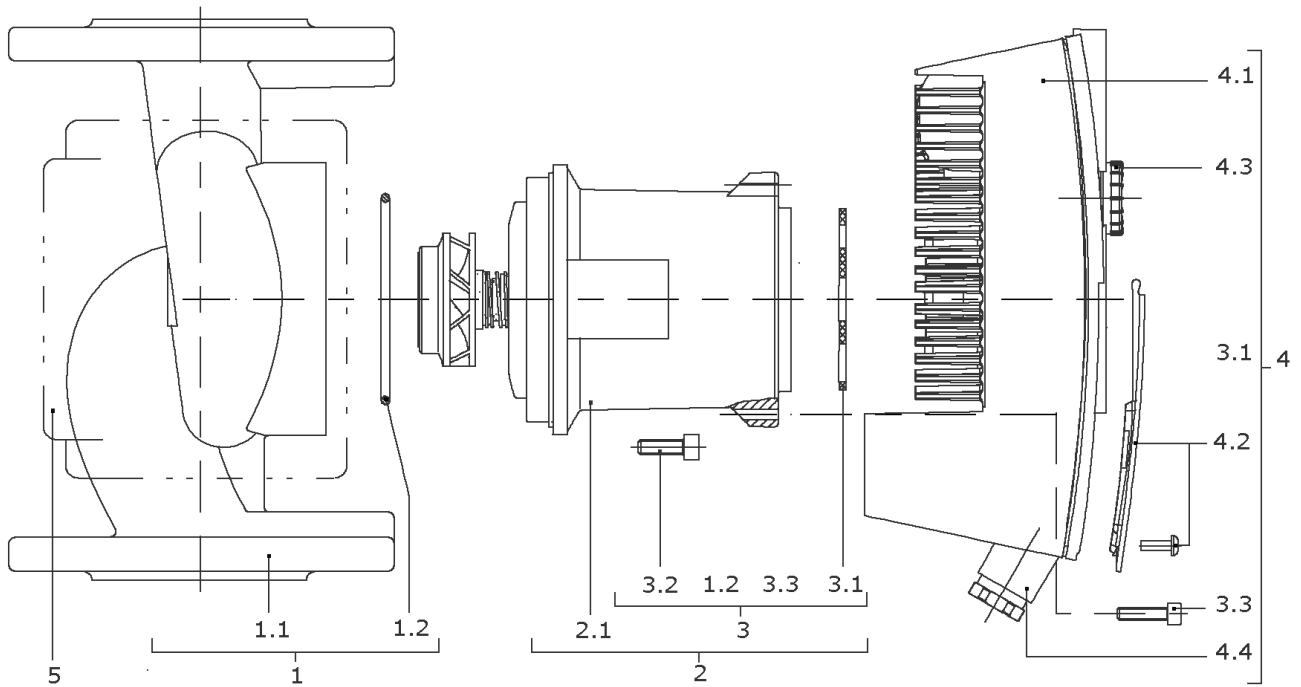

STRATOS 65/1-12 PN6/10 (2150589)

Item	Article no.	Description	Quantity
1		PUMP HOUSING STRATOS 65/1-12 PN6/10 KIT	1
Note: no longer available / nicht mehr lieferbar / ne plus disponible			
1.1		> PUMP HOUSING 65/1-12 6/10 CPL.	1
1.2	2058018	> O-Ring ID.123,42X3,53 EPDM VP.	1
2	2153186	Motor 2 Stratos MG.53(65/1-12)KIT	1
2.1		> Motor 2 GR.53 65/1-12 Stratos	1
3	2058021	> FIXING/GASKET-KIT STRATOS 53/63	1
1.2	2058018	>> O-Ring ID.123,42X3,53 EPDM VP.	1
3.1	2057987	>> FLAT GASKET GR.53/63D.125X3 VP.	1
3.2	2058022	>> SCREW M10X30 ISO4762 8.8 (4 PIECES)	1
3.3		>> SCREW M5X25 ISO4762 8.8 GEOMET	1
4	2094456	MODULE STRATOS 65/1-12 SW5.01 KIT	1
3.1	2057987	> FLAT GASKET GR.53/63D.125X3 VP.	1
3.3		> SCREW M5X25 ISO4762 8.8 GEOMET	1
4.1		> Module Stratos 53 SW6.12 VDE	1
4.2	2057988	> MODULE COVER STRATOS MG.53/63 KIT	1
4.3	2037927	> ROTARY SWITCH BUTTON MODULE STRATOS D.29	1
4.4	2042947	> SCREW CONNECTION PG7 KIT	1
	2042952	>> GASKET PG7 PKG.	1
		>> PRESSURE SCREW 107/E PG7 DIN46255 BLACK	1
		>> PRESSURE RING 107/D PG7 DIN46320ST	1
		>> PROFILED GASKET PG7 D.6/11 DIN46320 5EP4	1
4.4	2042948	> SCREW CONNECTION PG9 KIT	1
	2042951	>> GASKET PG9 PKG.	1
		>> PRESSURE SCREW PG9 PLASTICS BLACK	1
		>> PRESSURE RING 107/D PG9 DIN46320ST	1
		>> PROFILED GASKET PG9 D.7/13,5 DIN46320	1
4.4	2042949	> SCREW CONNECTION PG13,5 KIT	1
	2042950	>> GASKET PG13,5 PKG.	1
		>> PRESSURE SCREW PG13,5DIN46320 PL.BLACK	1
		>> PRESSURE RING 107/D PG13,5DIN46320	1
		>> PROFILED GASKET PG13,5 F.KVSB GI	1
	2042953	> COVER IF STRATOS	1
5	2058023	INSOLATION STRATOS MG.53 KIT	1