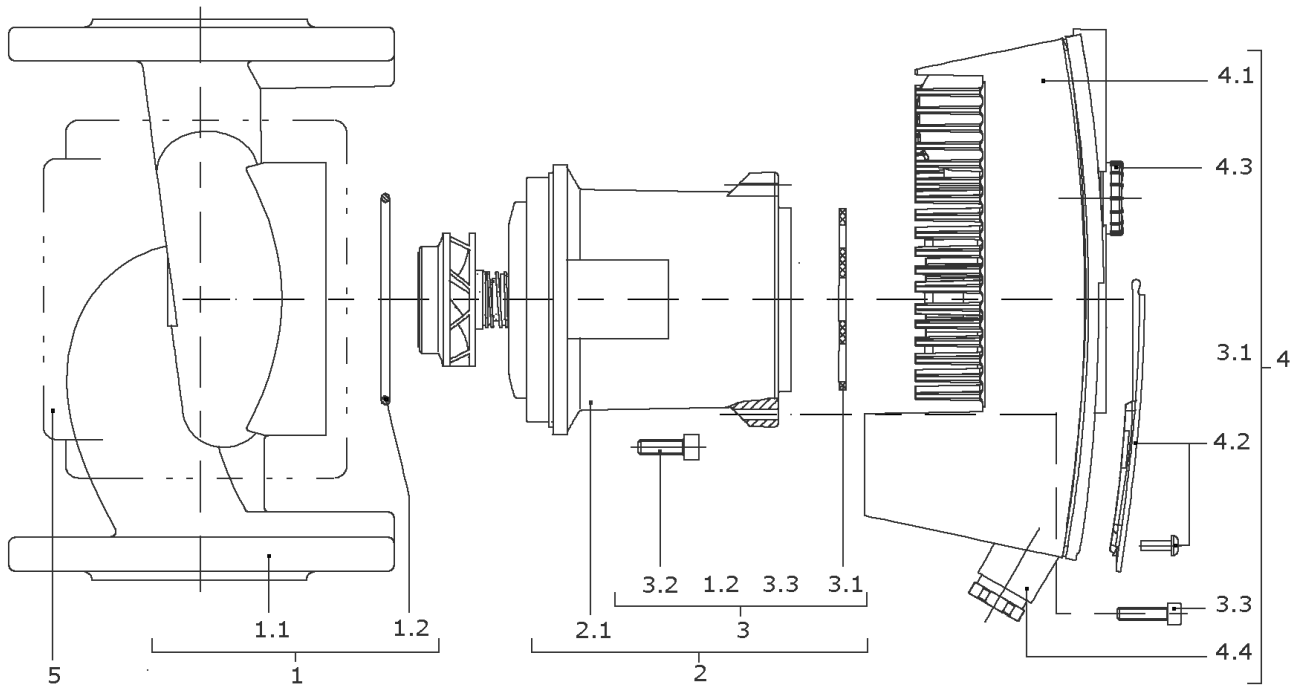

STRATOS 50/1-8 PN6/10 (2030590)

Item	Article no.	Description	Quantity
1	2150939	Pump housing I50/62/96X240 6/10 KIT	1
1.1		> Pump housing I50/62/96X240 6/10 CPL.HVAC	1
1.2	2037914	> O-RING ID.75,79X3,53 EPDM 70SHORE	1
2		MOTOR 2 STRATOS MG.33(50/1-8)KIT	1
Note: no longer available / nicht mehr lieferbar / ne plus disponible			
2.1		> MOTOR 2 33/200 E40/1-8,E50/1-8 STRATOS	1
3	2046969	> FIXING/GASKET-KIT STRATOS 33	1
1.2	2037914	>> O-RING ID.75,79X3,53 EPDM 70SHORE	1
3.1	2037930	>> FLAT GASKET D.78X3 VP.	1
3.2	2010882	>> SCREW M6X18 ISO4762 (4 PIECES)	1
3.3		>> SCREW M5X20 ISO4762 8.8 GEOMET	1
4	2037920	MODULE STRATOS 50/1-8 KIT	1
3.1	2037930	> FLAT GASKET D.78X3 VP.	1
3.3		> SCREW M5X20 ISO4762 8.8 GEOMET	1
4.1		> MODULE GR.33 LC no.label 5pol.CPL.	1
4.2	2037921	> MODULE COVER STRATOS MG.33 KIT	1
4.3	2037927	> ROTARY SWITCH BUTTON MODULE STRATOS D.29	1
4.4	2042947	> SCREW CONNECTION PG7 KIT	1
	2042952	>> GASKET PG7 PKG.	1
		>> PRESSURE SCREW 107/E PG7 DIN46255 BLACK	1
		>> PRESSURE RING 107/D PG7 DIN46320ST	1
		>> PROFILED GASKET PG7 D.6/11 DIN46320 5EP4	1
4.4	2042948	> SCREW CONNECTION PG9 KIT	1
	2042951	>> GASKET PG9 PKG.	1
		>> PRESSURE SCREW PG9 PLASTICS BLACK	1
		>> PRESSURE RING 107/D PG9 DIN46320ST	1
		>> PROFILED GASKET PG9 D.7/13,5 DIN46320	1
4.4	2042949	> SCREW CONNECTION PG13,5 KIT	1
	2042950	>> GASKET PG13,5 PKG.	1
		>> PRESSURE SCREW PG13,5DIN46320 PL.BLACK	1
		>> PRESSURE RING 107/D PG13,5DIN46320	1
		>> PROFILED GASKET PG13,5 F.KVSB GI	1
	2042953	> COVER IF STRATOS	1
5	2037926	INSOLATION STRATOS MG.33(50/1-8)KIT	1