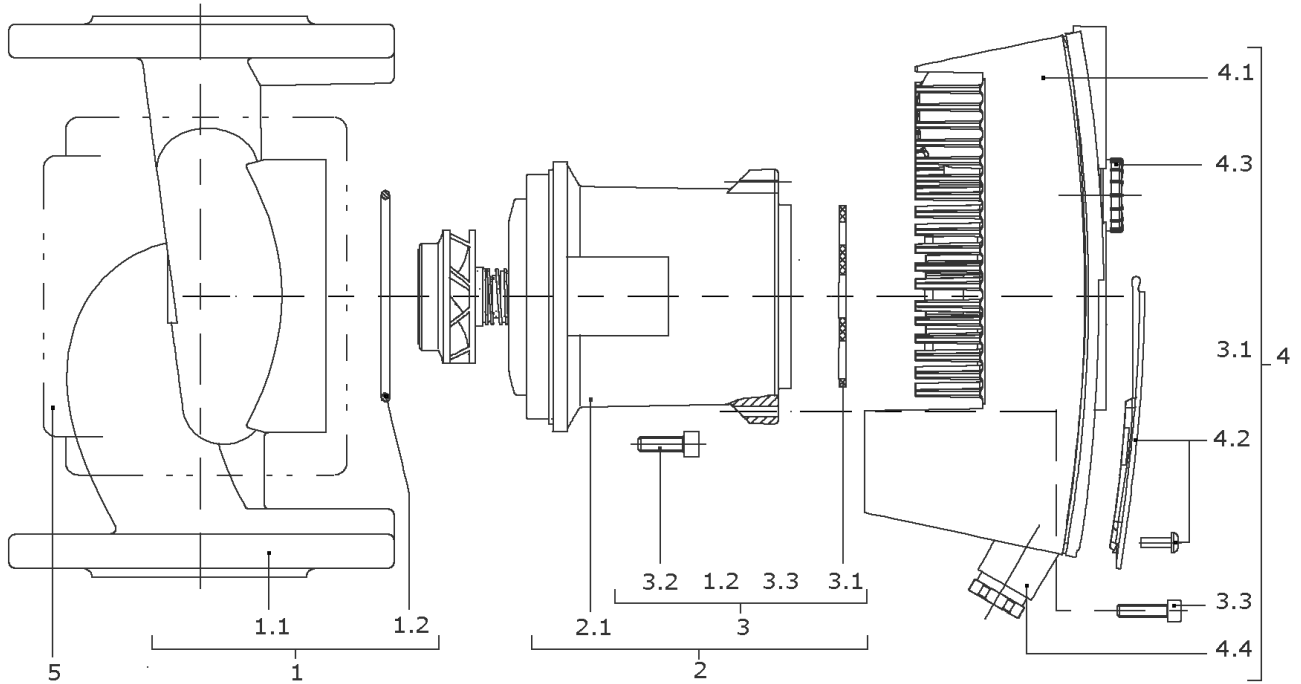

STRATOS 100/1-12 PN6 (2150594)

Item	Article no.	Description	Quantity
1	2058013	PUMP HOUSING STRATOS 100/1-12 PN6 KIT	1
1.1		> PUMP HOUSING I100/110/150X360 6 CPL.	1
1.2	2058018	> O-Ring ID.123,42X3,53 EPDM VP.	1
2	2153188	Motor 2 Stratos MG.63 (80/100 1-12)KIT	1
2.1		> Motor 2 63 80(100)/1-12(6)Stratos	1
3	2058021	> FIXING/GASKET-KIT STRATOS 53/63	1
1.2	2058018	>> O-Ring ID.123,42X3,53 EPDM VP.	1
3.1	2057987	>> FLAT GASKET GR.53/63D.125X3 VP.	1
3.2	2058022	>> SCREW M10X30 ISO4762 8.8 (4 PIECES)	1
3.3		>> SCREW M5X25 ISO4762 8.8 GEOMET	1
4	2094458	MODULE STRATOS 100/1-12 SW5.01 KIT	1
3.1	2057987	> FLAT GASKET GR.53/63D.125X3 VP.	1
3.3		> SCREW M5X25 ISO4762 8.8 GEOMET	1
4.1		> Module Stratos 63 SW6.12 VDE	1
4.2	2057988	> MODULE COVER STRATOS MG.53/63 KIT	1
4.3	2037927	> ROTARY SWITCH BUTTON MODULE STRATOS D.29	1
4.4	2042947	> SCREW CONNECTION PG7 KIT	1
	2042952	>> GASKET PG7 PKG.	1
		>> PRESSURE SCREW 107/E PG7 DIN46255 BLACK	1
		>> PRESSURE RING 107/D PG7 DIN46320ST	1
		>> PROFILED GASKET PG7 D.6/11 DIN46320 5EP4	1
4.4	2042948	> SCREW CONNECTION PG9 KIT	1
	2042951	>> GASKET PG9 PKG.	1
		>> PRESSURE SCREW PG9 PLASTICS BLACK	1
		>> PRESSURE RING 107/D PG9 DIN46320ST	1
		>> PROFILED GASKET PG9 D.7/13,5 DIN46320	1
4.4	2042949	> SCREW CONNECTION PG13,5 KIT	1
	2042950	>> GASKET PG13,5 PKG.	1
		>> PRESSURE SCREW PG13,5DIN46320 PL.BLACK	1
		>> PRESSURE RING 107/D PG13,5DIN46320	1
		>> PROFILED GASKET PG13,5 F.KVSB GI	1
	2042953	> COVER IF STRATOS	1
5	2058025	INSOLATION STRATOS MG.63(100/1-12)KIT	1
		> INSULATION STRATOS 100/1-12 GR.63 KPL.	1