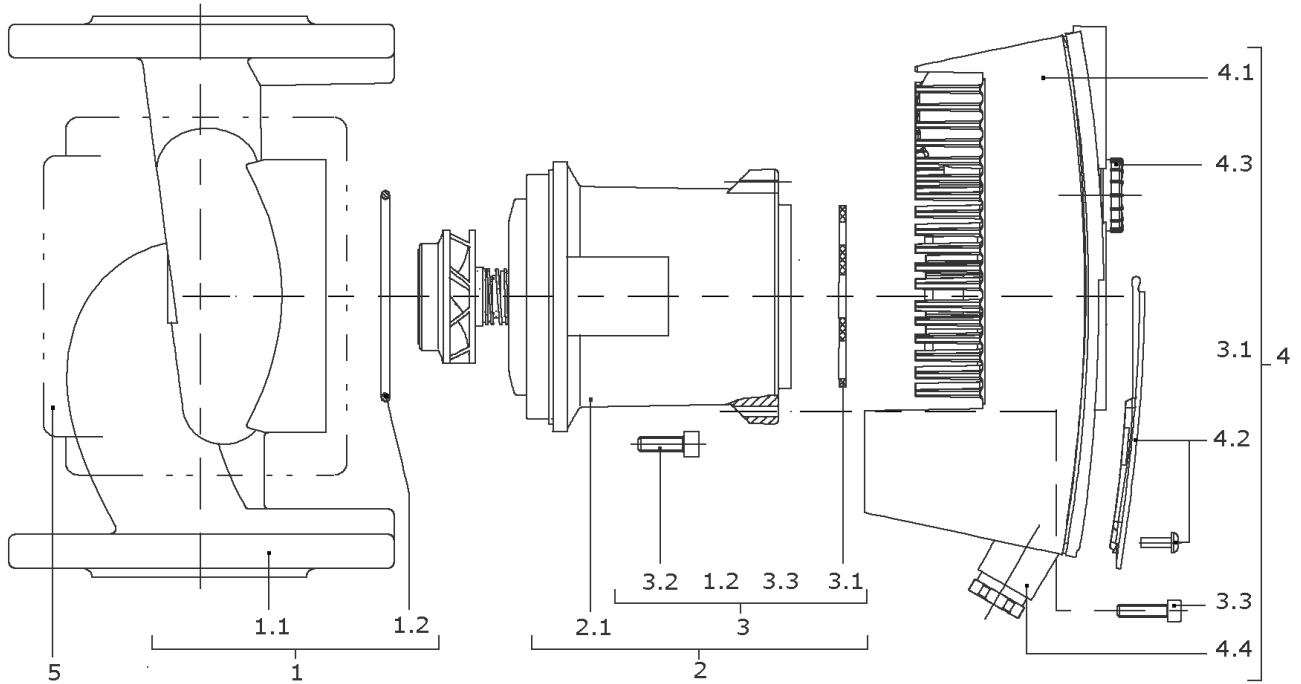

STRATOS 40/1-10 PN6/10 (2103618)

Item	Article no.	Description	Quantity
1	2107628	PUMP HOUSING STRATOS 40/1-10 HVAC KIT	1
1.1		> Pump housing I40/66/86x220 6/10 CPL.	1
1.2	2049131	> O-RING ID.69,44X3,53	1
2	2107648	MO.2 STRATOS MG.23(32/40/50/1-10)CAN KIT	1
2.1		> MOTOR 2 23/110 E25/1-10 EXTENDED PPO	1
3	2051193	> FIXING/GASKET-KIT STRATOS 23	1
1.2	2049131	>> O-RING ID.69,44X3,53	1
3.1	2051169	>> FLAT GASKET D.75X3	1
3.2	2010882	>> SCREW M6X18 ISO4762 (4 PIECES)	1
3.3		>> SCREW M4X16 ISO4762 8.8 ZN	1
4	2107641	MODULE STRATOS 40/1-10 KIT	1
3.1	2051169	> FLAT GASKET D.75X3	1
3.3		> SCREW M4X16 ISO4762 8.8 ZN	1
4.1		> Module Stratos 23 ext.SW6.10	1
4.2	2051170	> MODULE COVER STRATOS MG.23 KIT	1
4.3	2037927	> ROTARY SWITCH BUTTON MODULE STRATOS D.29	1
4.4	2042947	> SCREW CONNECTION PG7 KIT	1
	2042952	>> GASKET PG7 PKG.	1
		>> PRESSURE SCREW 107/E PG7 DIN46255 BLACK	1
		>> PRESSURE RING 107/D PG7 DIN46320ST	1
		>> PROFILED GASKET PG7 D.6/11 DIN46320 5EP4	1
4.4	2042948	> SCREW CONNECTION PG9 KIT	1
	2042951	>> GASKET PG9 PKG.	1
		>> PRESSURE SCREW PG9 PLASTICS BLACK	1
		>> PRESSURE RING 107/D PG9 DIN46320ST	1
		>> PROFILED GASKET PG9 D.7/13,5 DIN46320	1
4.4	2042949	> SCREW CONNECTION PG13,5 KIT	1
	2042950	>> GASKET PG13,5 PKG.	1
		>> PRESSURE SCREW PG13,5DIN46320 PL.BLACK	1
		>> PRESSURE RING 107/D PG13,5DIN46320	1
		>> PROFILED GASKET PG13,5 F.KVSB GI	1
	2042953	> COVER IF STRATOS	1
5	2107634	INSULATION STRATOS MG.23(40/1-10)KIT	1
		> INSULATION STRATOS 40/1-10 MG.23 NT.	1