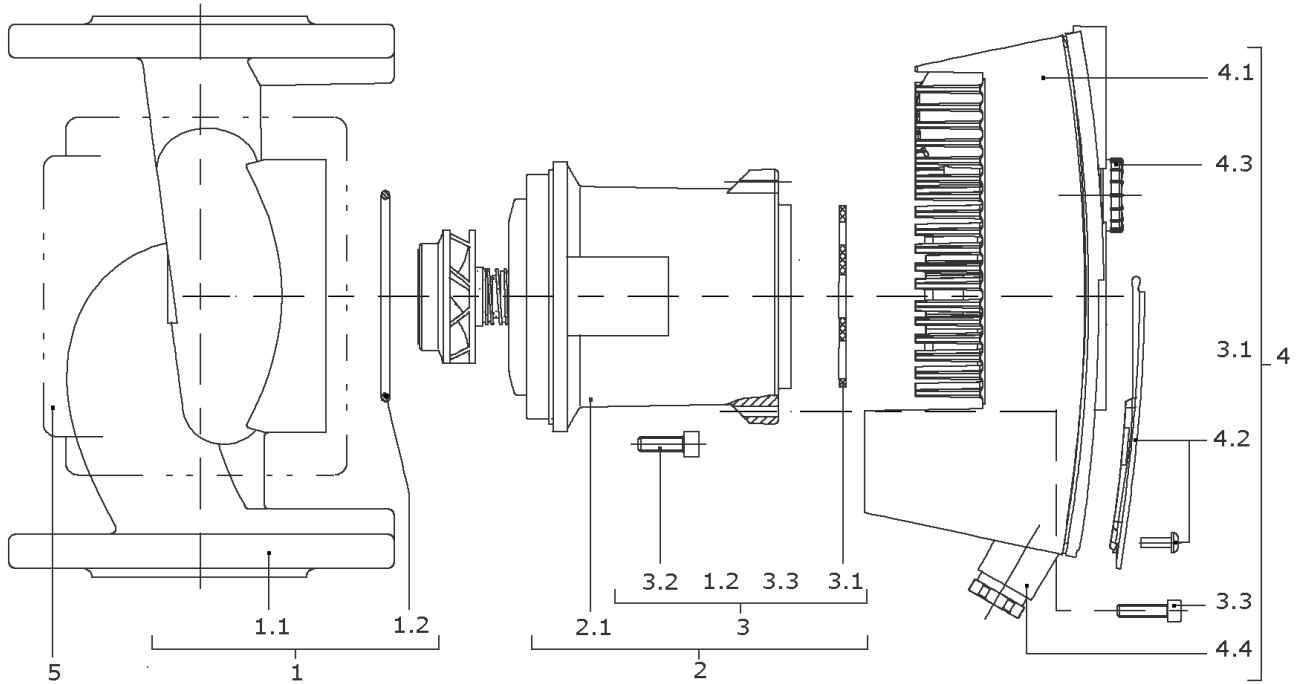

STRATOS 80/1-6 PN10 (2146343)

Item	Article no.	Description	Quantity
1	2058012	PUMP HOUSING STRATOS 80/1-12 PN10 KIT	1
1.1		> PUMP HOUSING I80/110/150X360 10 CPL.	1
1.2	2058018	> O-Ring ID.123,42X3,53 EPDM VP.	1
2	2153136	Motor 2 STRATOS MG.63(80/100/1-6)KIT	1
2.1		> Motor 2 63 80(100)/1-12(6)Stratos	1
3	2058021	> FIXING/GASKET-KIT STRATOS 53/63	1
1.2	2058018	>> O-Ring ID.123,42X3,53 EPDM VP.	1
3.1	2057987	>> FLAT GASKET GR.53/63D.125X3 VP.	1
3.2	2058022	>> SCREW M10X30 ISO4762 8.8 (4 PIECES)	1
3.3		>> SCREW M5X25 ISO4762 8.8 GEOMET	1
4	2153126	Module STRATOS 80/1-6 KIT	1
3.1	2057987	> FLAT GASKET GR.53/63D.125X3 VP.	1
3.3		> SCREW M5X25 ISO4762 8.8 GEOMET	1
4.1		> Module Stratos 63 SW6.12 VDE	1
4.2	2057988	> MODULE COVER STRATOS MG.53/63 KIT	1
4.3	2037927	> ROTARY SWITCH BUTTON MODULE STRATOS D.29	1
4.4	2042947	> SCREW CONNECTION PG7 KIT	1
	2042952	>> GASKET PG7 PKG.	1
		>> PRESSURE SCREW 107/E PG7 DIN46255 BLACK	1
		>> PRESSURE RING 107/D PG7 DIN46320ST	1
		>> PROFILED GASKET PG7 D.6/11 DIN46320 5EP4	1
4.4	2042948	> SCREW CONNECTION PG9 KIT	1
	2042951	>> GASKET PG9 PKG.	1
		>> PRESSURE SCREW PG9 PLASTICS BLACK	1
		>> PRESSURE RING 107/D PG9 DIN46320ST	1
		>> PROFILED GASKET PG9 D.7/13,5 DIN46320	1
4.4	2042949	> SCREW CONNECTION PG13,5 KIT	1
	2042950	>> GASKET PG13,5 PKG.	1
		>> PRESSURE SCREW PG13,5DIN46320 PL.BLACK	1
		>> PRESSURE RING 107/D PG13,5DIN46320	1
		>> PROFILED GASKET PG13,5 F.KVSB GI	1
	2042953	> COVER IF STRATOS	1
5	2058024	INSOLATION STRATOS MG.63(80/1-12)KIT	1
		> INSULATION STRATOS 80/1-12 MG.63 KPL.	1