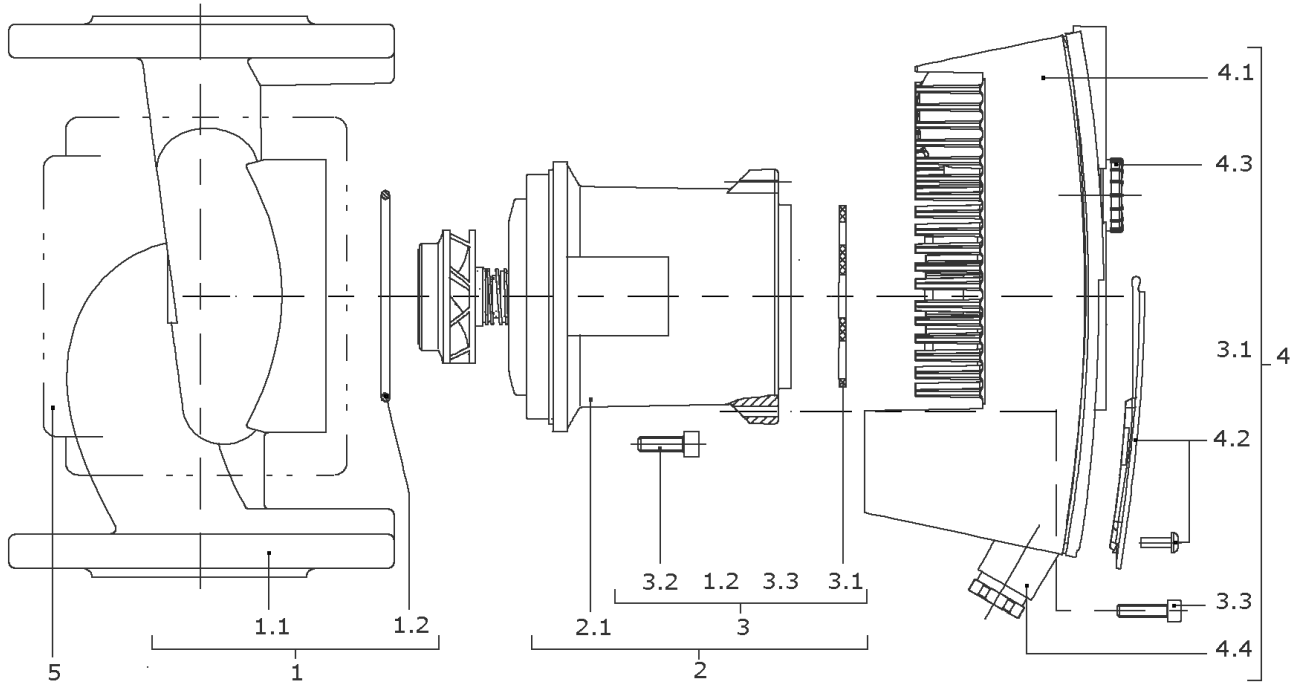

STRATOS 100/1-12 PN10 (2087526)

Item	Article no.	Description	Quantity
1	2058014	PUMP HOUSING STRATOS 100/1-12 PN10 KIT	1
1.1		> PUMP HOUSING I100/110/150X360 10 CPL.	1
1.2	2058018	> O-Ring ID.123,42X3,53 EPDM VP.	1
2	2097971	MOTOR 2 STRATOS MG.63 CAN KIT	1
2.1		> MOTOR 2 63/1300 80/1-12 STRATOS EN60335	1
3	2058021	> FIXING/GASKET-KIT STRATOS 53/63	1
1.2	2058018	>> O-Ring ID.123,42X3,53 EPDM VP.	1
3.1	2057987	>> FLAT GASKET GR.53/63D.125X3 VP.	1
3.2	2058022	>> SCREW M10X30 ISO4762 8.8 (4 PIECES)	1
3.3		>> SCREW M5X25 ISO4762 8.8 GEOMET	1
4	2094458	MODULE STRATOS 100/1-12 SW5.01 KIT	1
3.1	2057987	> FLAT GASKET GR.53/63D.125X3 VP.	1
3.3		> SCREW M5X25 ISO4762 8.8 GEOMET	1
4.1		> Module Stratos 63 SW6.12 VDE	1
4.2	2057988	> MODULE COVER STRATOS MG.53/63 KIT	1
4.3	2037927	> ROTARY SWITCH BUTTON MODULE STRATOS D.29	1
4.4	2042947	> SCREW CONNECTION PG7 KIT	1
	2042952	>> GASKET PG7 PKG.	1
		>> PRESSURE SCREW 107/E PG7 DIN46255 BLACK	1
		>> PRESSURE RING 107/D PG7 DIN46320ST	1
		>> PROFILED GASKET PG7 D.6/11 DIN46320 5EP4	1
4.4	2042948	> SCREW CONNECTION PG9 KIT	1
	2042951	>> GASKET PG9 PKG.	1
		>> PRESSURE SCREW PG9 PLASTICS BLACK	1
		>> PRESSURE RING 107/D PG9 DIN46320ST	1
		>> PROFILED GASKET PG9 D.7/13,5 DIN46320	1
4.4	2042949	> SCREW CONNECTION PG13,5 KIT	1
	2042950	>> GASKET PG13,5 PKG.	1
		>> PRESSURE SCREW PG13,5DIN46320 PL.BLACK	1
		>> PRESSURE RING 107/D PG13,5DIN46320	1
		>> PROFILED GASKET PG13,5 F.KVSB GI	1
	2042953	> COVER IF STRATOS	1
5	2058025	INSOLATION STRATOS MG.63(100/1-12)KIT	1
		> INSULATION STRATOS 100/1-12 GR.63 KPL.	1