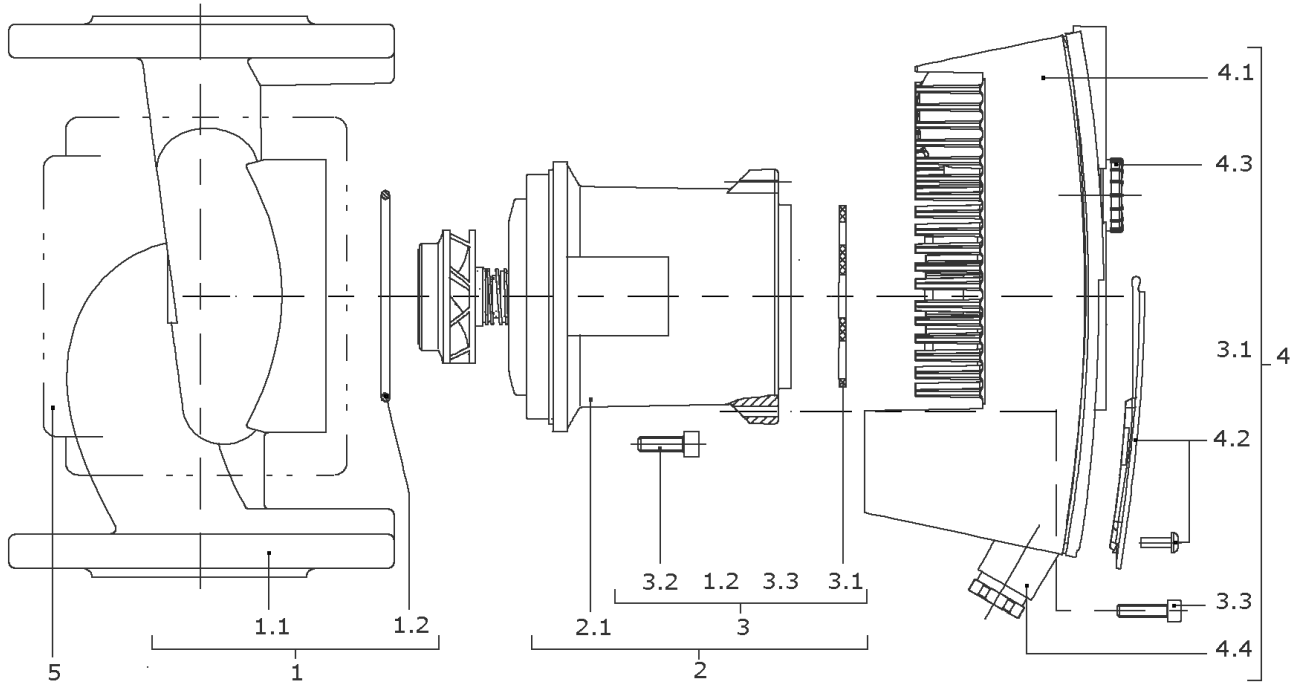

STRATOS 65/1-12 PN6/10 (2030620)

Item	Article no.	Description	Quantity
1		PUMP HOUSING STRATOS 65/1-12 PN6/10 KIT	1
Note: no longer available / nicht mehr lieferbar / ne plus disponible			
1.1		> PUMP HOUSING 65/1-12 6/10 CPL.	1
1.2	2058018	> O-Ring ID.123,42X3,53 EPDM VP.	1
2		MOTOR 2 STRATOS MG.53(65/1-12)KIT	1
Note: no longer available / nicht mehr lieferbar / ne plus disponible			
2.1		> MOTOR 2 53/800 65/1-12 STRATOS	1
3	2058021	> FIXING/GASKET-KIT STRATOS 53/63	1
1.2	2058018	>> O-Ring ID.123,42X3,53 EPDM VP.	1
3.1	2057987	>> FLAT GASKET GR.53/63D.125X3 VP.	1
3.2	2058022	>> SCREW M10X30 ISO4762 8.8 (4 PIECES)	1
3.3		>> SCREW M5X25 ISO4762 8.8 GEOMET	1
4		MODULE STRATOS 65/1-12 KIT	1
Note: no longer available / nicht mehr lieferbar / ne plus disponible			
5	2058023	INSOLATION STRATOS MG.53 KIT	1
		> INSULATION STRATOS 65/1-12 MG.53 KPL.	1
	2150997	> Bracket f.insolation (4 Pieces)	1