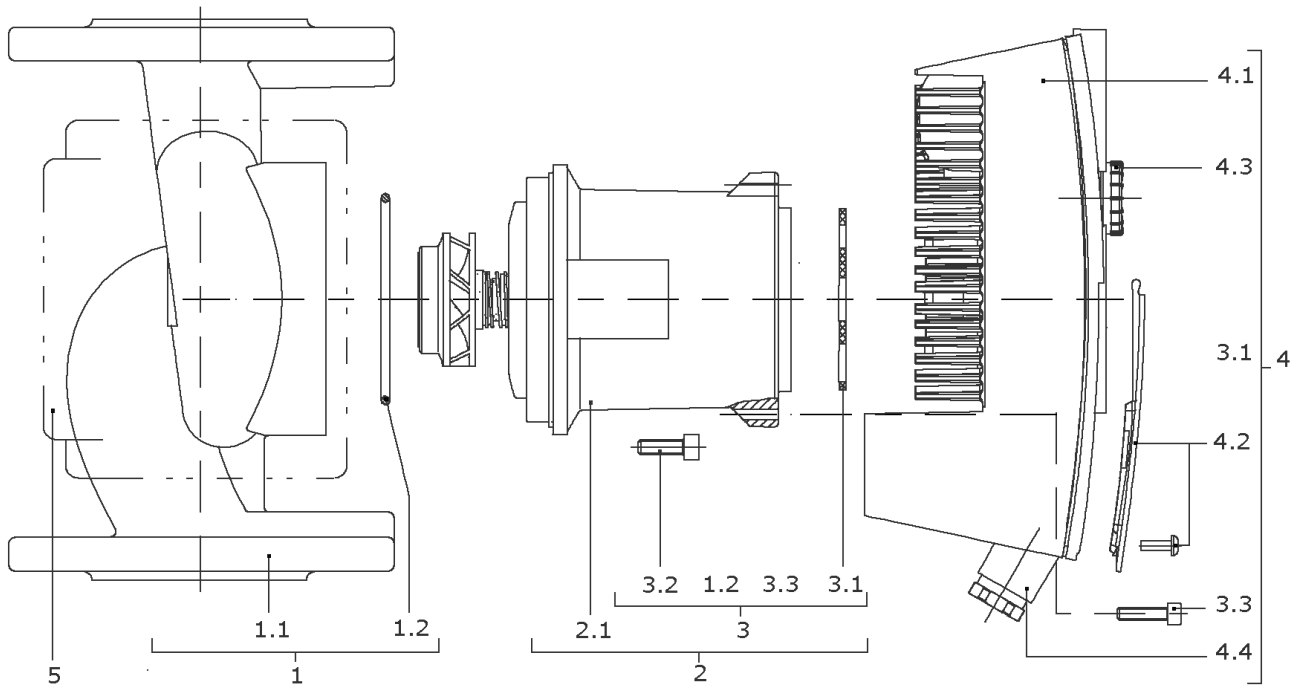

STRATOS 65/1-16 PN6/10 (2131668)

Item	Article no.	Description	Quantity
1	2140497	Pump housing I65/102/150x340 6/10 KIT	1
1.1		> Pump housing I65/102/150x340 6/10 CPL.	1
1.2	2058018	> O-Ring ID.123,42X3,53 EPDM VP.	1
2	2139198	MOTOR 2 STRATOS MG.63(65/1-16)CAN SET	1
2.1		> MOTOR 2 GR.63/1300 50/1-16 EN60335	1
3	2058021	> FIXING/GASKET-KIT STRATOS 53/63	1
1.2	2058018	>> O-Ring ID.123,42X3,53 EPDM VP.	1
3.1	2057987	>> FLAT GASKET GR.53/63D.125X3 VP.	1
3.2	2058022	>> SCREW M10X30 ISO4762 8.8 (4 PIECES)	1
3.3		>> SCREW M5X25 ISO4762 8.8 GEOMET	1
4	2138778	MODULE STRATOS 65/1-16 KIT	1
3.1	2057987	> FLAT GASKET GR.53/63D.125X3 VP.	1
3.3		> SCREW M5X25 ISO4762 8.8 GEOMET	1
4.1		> Module Stratos 63 SW6.12 VDE	1
4.2	2057988	> MODULE COVER STRATOS MG.53/63 KIT	1
4.3	2037927	> ROTARY SWITCH BUTTON MODULE STRATOS D.29	1
4.4	2042947	> SCREW CONNECTION PG7 KIT	1
	2042952	>> GASKET PG7 PKG.	1
		>> PRESSURE SCREW 107/E PG7 DIN46255 BLACK	1
		>> PRESSURE RING 107/D PG7 DIN46320ST	1
		>> PROFILED GASKET PG7 D.6/11 DIN46320 5EP4	1
4.4	2042948	> SCREW CONNECTION PG9 KIT	1
	2042951	>> GASKET PG9 PKG.	1
		>> PRESSURE SCREW PG9 PLASTICS BLACK	1
		>> PRESSURE RING 107/D PG9 DIN46320ST	1
		>> PROFILED GASKET PG9 D.7/13,5 DIN46320	1
4.4	2042949	> SCREW CONNECTION PG13,5 KIT	1
	2042950	>> GASKET PG13,5 PKG.	1
		>> PRESSURE SCREW PG13,5DIN46320 PL.BLACK	1
		>> PRESSURE RING 107/D PG13,5DIN46320	1
		>> PROFILED GASKET PG13,5 F.KVSB GI	1
	2042953	> COVER IF STRATOS	1
5	2153139	Insulation STRATOS MG.63(65/1-16)KIT	1
		> Insulation Stratos 65/1-16	1