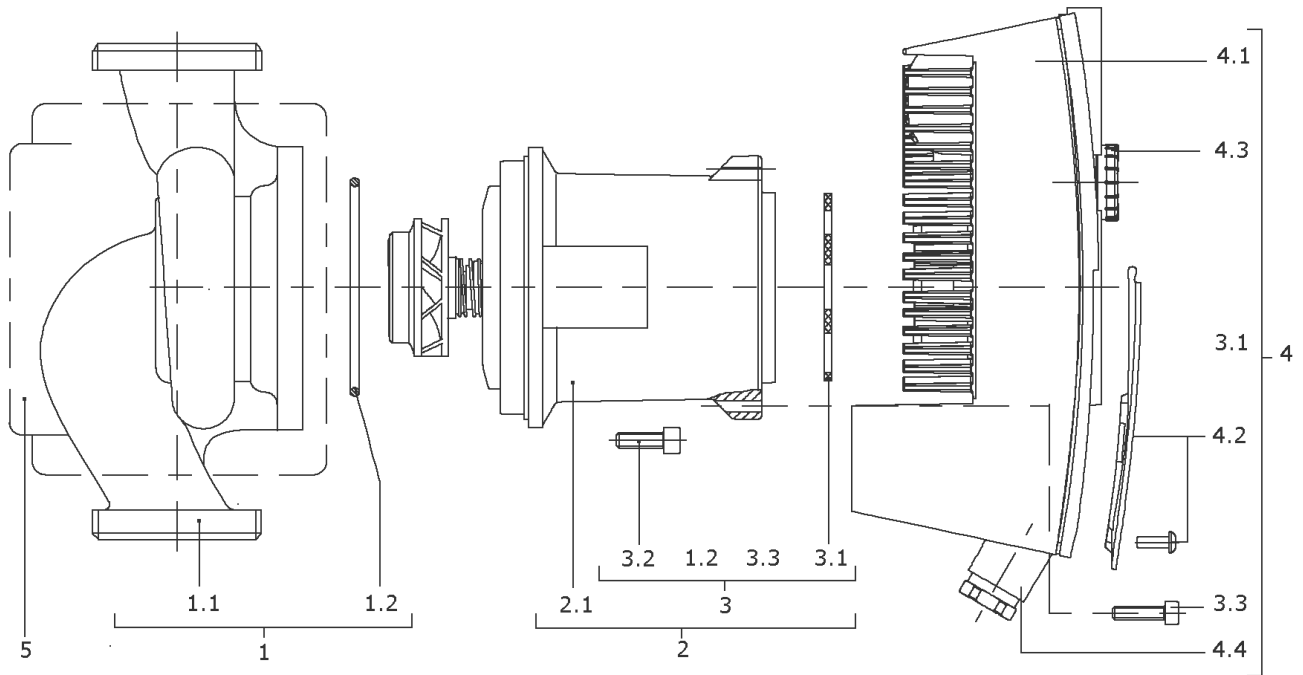

STRATOS 30/1-10 PN6/10 (2103616)

Item	Article no.	Description	Quantity
1	2150874	Pump housing I30/66 G2 HVAC KIT	1
1.1		> Pump housing I30/66/86x180 G2 CPL.	1
1.2	2049131	> O-RING ID.69,44X3,53	1
2	2107647	MOTOR 2 STRATOS MG.23(25/30/1-10)CAN KIT	1
2.1		> MOTOR 2 23/110 E25/1-10 EXTENDED PPO	1
3	2051193	> FIXING/GASKET-KIT STRATOS 23	1
1.2	2049131	>> O-RING ID.69,44X3,53	1
3.1	2051169	>> FLAT GASKET D.75X3	1
3.2	2010882	>> SCREW M6X18 ISO4762 (4 PIECES)	1
3.3		>> SCREW M4X16 ISO4762 8.8 ZN	1
4	2107639	MODULE STRATOS 30/1-10 KIT	1
3.1	2051169	> FLAT GASKET D.75X3	1
3.3		> SCREW M4X16 ISO4762 8.8 ZN	1
4.1		> Module Stratos 23 ext.SW6.10	1
4.2	2051170	> MODULE COVER STRATOS MG.23 KIT	1
4.3	2037927	> ROTARY SWITCH BUTTON MODULE STRATOS D.29	1
4.4	2042947	> SCREW CONNECTION PG7 KIT	1
	2042952	>> GASKET PG7 PKG.	1
		>> PRESSURE SCREW 107/E PG7 DIN46255 BLACK	1
		>> PRESSURE RING 107/D PG7 DIN46320ST	1
		>> PROFILED GASKET PG7 D.6/11 DIN46320 5EP4	1
4.4	2042948	> SCREW CONNECTION PG9 KIT	1
	2042951	>> GASKET PG9 PKG.	1
		>> PRESSURE SCREW PG9 PLASTICS BLACK	1
		>> PRESSURE RING 107/D PG9 DIN46320ST	1
		>> PROFILED GASKET PG9 D.7/13,5 DIN46320	1
4.4	2042949	> SCREW CONNECTION PG13,5 KIT	1
	2042950	>> GASKET PG13,5 PKG.	1
		>> PRESSURE SCREW PG13,5DIN46320 PL.BLACK	1
		>> PRESSURE RING 107/D PG13,5DIN46320	1
		>> PROFILED GASKET PG13,5 F.KVSB GI	1
	2042953	> COVER IF STRATOS	1
5	2051172	INSOLATION STRATOS MG.23 KIT	1
		> INSULATION STRATOS 25/30/1-8 MG.23 NT.	1