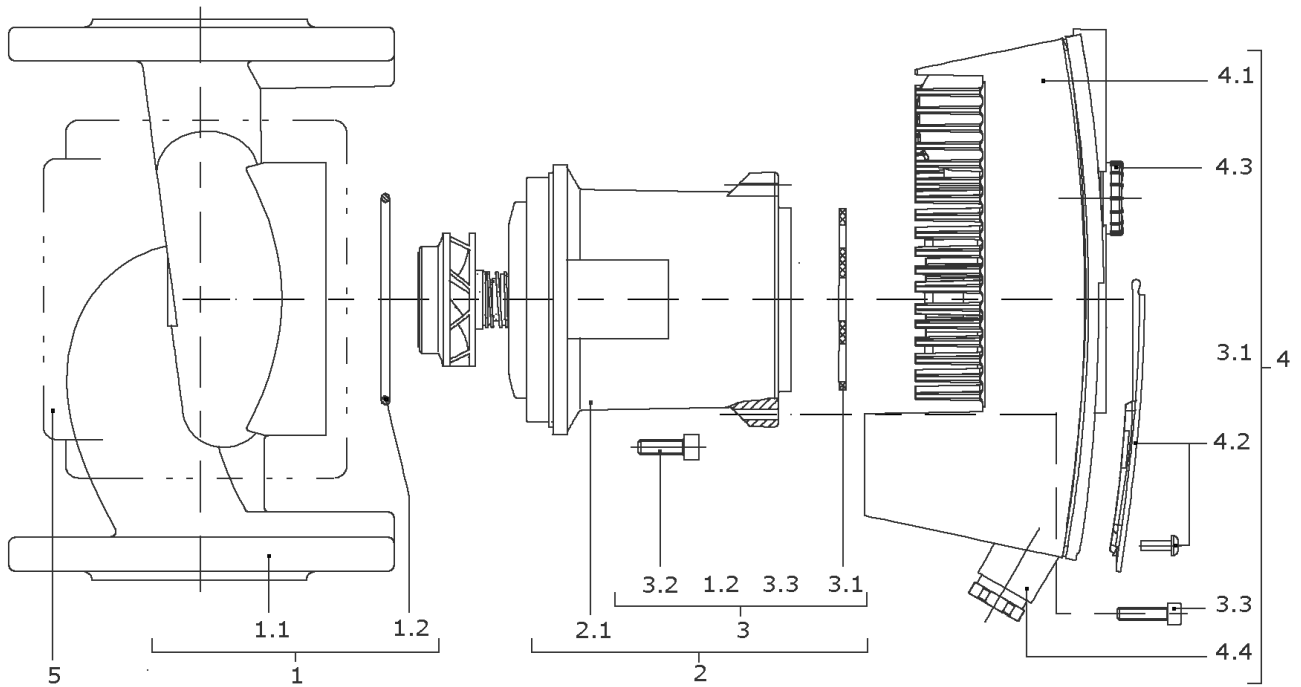

STRATOS 40/1-12 PN6/10 (2090455)

Item	Article no.	Description	Quantity
1	2042932	PUMP HOUSING STRATOS 40/1-12 PN6/10 KIT	1
1.1		> Pump housing I40/78/115x250 6/10 CPL.	1
1.2	2042935	> O-RING ID.88,49X3,53 EPDM 70SHORE	1
2	2097967	MOTOR 2 STRATOS MG.43(40/1-12)CAN KIT	1
2.1		> MOTOR 2 43/600 40/1-12 STRATOS EN60335	1
3	2046970	> FIXING/GASKET-KIT STRATOS 43	1
1.2	2042935	>> O-RING ID.88,49X3,53 EPDM 70SHORE	1
3.1	2042941	>> FLAT GASKET GR.43 D.92X3	1
3.2	2043006	>> SCREW M6X20 ISO4762 8.8 (4 PIECES)	1
3.3		>> SCREW M5X25 ISO4762 8.8 GEOMET	1
4	2094451	MODULE STRATOS 40/1-12 SW5.01 KIT	1
3.1	2042941	> FLAT GASKET GR.43 D.92X3	1
3.3		> SCREW M5X25 ISO4762 8.8 GEOMET	1
4.1		> Module Stratos 43 SW6.12	1
4.2	2042945	> MODULE COVER STRATOS MG.43 KIT	1
Note: TO / BIS / JUSQU'Á: KW02/2009			
4.2	2098198	> MODULE COVER STRATOS MG.43 FROM 09W03 KI	1
Note: FROM / AB / Á PARTIR: KW03/2009			
4.3	2037927	> ROTARY SWITCH BUTTON MODULE STRATOS D.29	1
4.4	2042947	> SCREW CONNECTION PG7 KIT	1
	2042952	>> GASKET PG7 PKG.	1
		>> PRESSURE SCREW 107/E PG7 DIN46255 BLACK	1
		>> PRESSURE RING 107/D PG7 DIN46320ST	1
		>> PROFILED GASKET PG7 D.6/11 DIN46320 5EP4	1
4.4	2042948	> SCREW CONNECTION PG9 KIT	1
	2042951	>> GASKET PG9 PKG.	1
		>> PRESSURE SCREW PG9 PLASTICS BLACK	1
		>> PRESSURE RING 107/D PG9 DIN46320ST	1
		>> PROFILED GASKET PG9 D.7/13,5 DIN46320	1
4.4	2042949	> SCREW CONNECTION PG13,5 KIT	1
	2042950	>> GASKET PG13,5 PKG.	1
		>> PRESSURE SCREW PG13,5DIN46320 PL.BLACK	1
		>> PRESSURE RING 107/D PG13,5DIN46320	1
		>> PROFILED GASKET PG13,5 F.KVSB GI	1