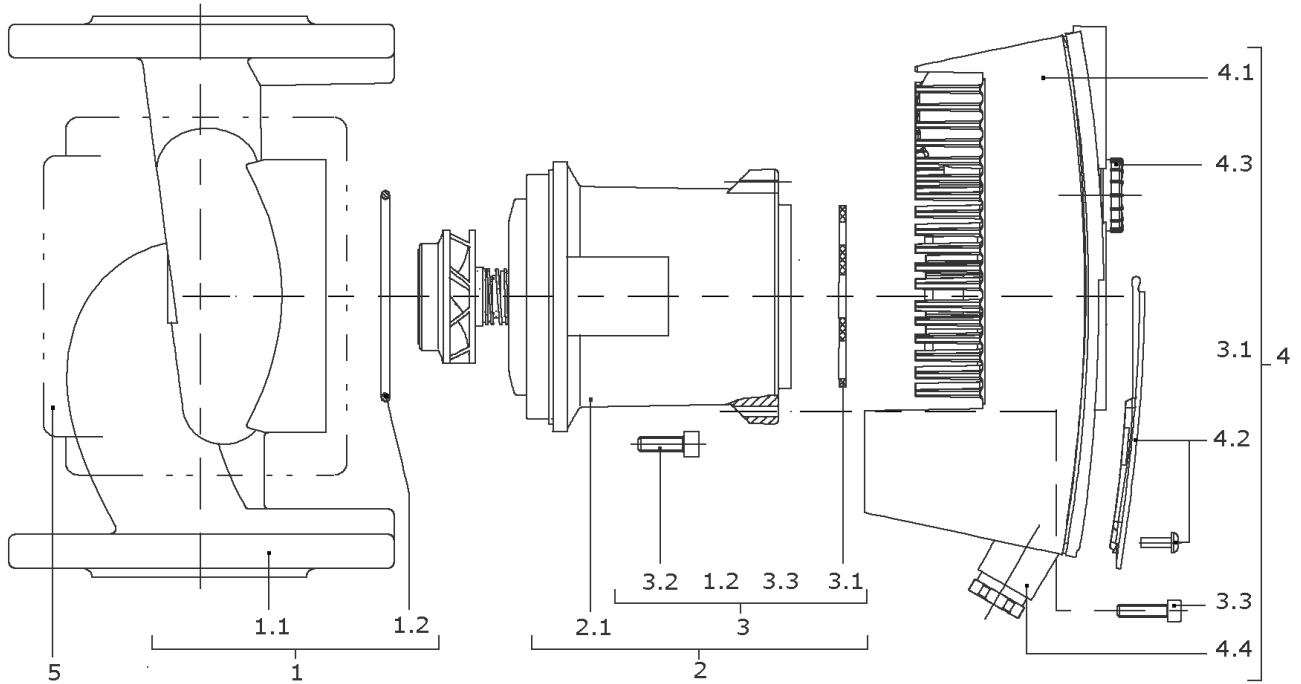

STRATOS 32/1-12 PN6/10 (2030550)

Item	Article no.	Description	Quantity
1	2040128	PUMP HOUSING STRATOS 32/1-12 PN6/10 KIT	1
1.1		> Pump housing I32/64/96X220 6/10 CPL.HVAC	1
1.2	2037914	> O-RING ID.75,79X3,53 EPDM 70SHORE	1
2		MOTOR 2 STRATOS MG.33(32/1-12)KIT	1
Note: no longer available / nicht mehr lieferbar / ne plus disponible			
2.1		> MOTOR 2 33/200 E32/1-12 STRATOS	1
3	2046969	> FIXING/GASKET-KIT STRATOS 33	1
1.2	2037914	>> O-RING ID.75,79X3,53 EPDM 70SHORE	1
3.1	2037930	>> FLAT GASKET D.78X3 VP.	1
3.2	2010882	>> SCREW M6X18 ISO4762 (4 PIECES)	1
3.3		>> SCREW M5X20 ISO4762 8.8 GEOMET	1
4		MODULE STRATOS 32/1-12 KIT	1
Note: no longer available / nicht mehr lieferbar / ne plus disponible			
5	2037925	INSOLATION STRATOS MG.33 KIT	1
		> INSULATION STRATOS 40/1-8 MG.33 NT.	1
	2150997	> Bracket f.insolation (4 Pieces)	1