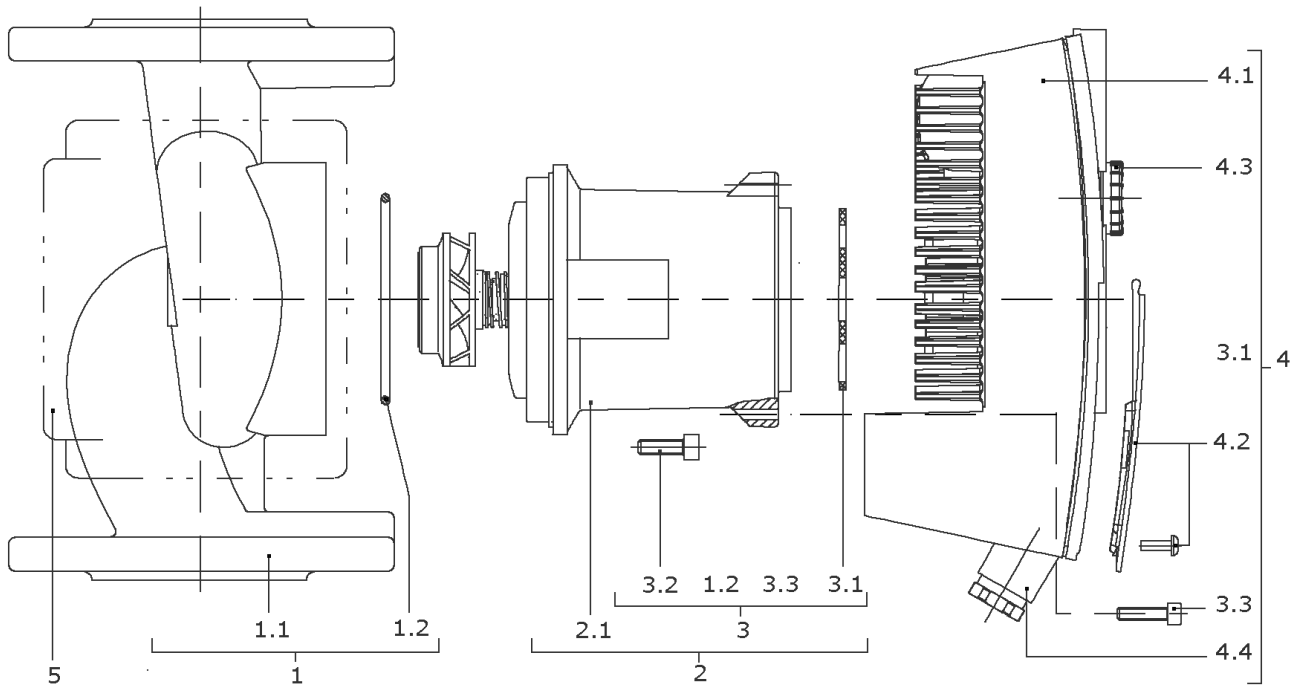

STRATOS 100/1-12 PN6 (2030740)

Item	Article no.	Description	Quantity
1	2058013	PUMP HOUSING STRATOS 100/1-12 PN6 KIT	1
1.1		> PUMP HOUSING I100/110/150X360 6 CPL.	1
1.2	2058018	> O-Ring ID.123,42X3,53 EPDM VP.	1
2		MOTOR 2 STRATOS MG.63 KIT	1
Note: no longer available / nicht mehr lieferbar / ne plus disponible			
2.1		> MOTOR 2 63/1300 80/1-12 STRATOS	1
3	2058021	> FIXING/GASKET-KIT STRATOS 53/63	1
1.2	2058018	>> O-Ring ID.123,42X3,53 EPDM VP.	1
3.1	2057987	>> FLAT GASKET GR.53/63D.125X3 VP.	1
3.2	2058022	>> SCREW M10X30 ISO4762 8.8 (4 PIECES)	1
3.3		>> SCREW M5X25 ISO4762 8.8 GEOMET	1
4	2058643	MODULE STRATOS 100/1-12 KIT	1
3.1	2057987	> FLAT GASKET GR.53/63D.125X3 VP.	1
3.3		> SCREW M5X25 ISO4762 8.8 GEOMET	1
4.1		> MODULE STRATOS GR.63 EN CPL.	1
4.2	2057988	> MODULE COVER STRATOS MG.53/63 KIT	1
4.3	2037927	> ROTARY SWITCH BUTTON MODULE STRATOS D.29	1
4.4	2042947	> SCREW CONNECTION PG7 KIT	1
	2042952	>> GASKET PG7 PKG.	1
		>> PRESSURE SCREW 107/E PG7 DIN46255 BLACK	1
		>> PRESSURE RING 107/D PG7 DIN46320ST	1
		>> PROFILED GASKET PG7 D.6/11 DIN46320 5EP4	1
4.4	2042948	> SCREW CONNECTION PG9 KIT	1
	2042951	>> GASKET PG9 PKG.	1
		>> PRESSURE SCREW PG9 PLASTICS BLACK	1
		>> PRESSURE RING 107/D PG9 DIN46320ST	1
		>> PROFILED GASKET PG9 D.7/13,5 DIN46320	1
4.4	2042949	> SCREW CONNECTION PG13,5 KIT	1
	2042950	>> GASKET PG13,5 PKG.	1
		>> PRESSURE SCREW PG13,5DIN46320 PL.BLACK	1
		>> PRESSURE RING 107/D PG13,5DIN46320	1
		>> PROFILED GASKET PG13,5 F.KVSB GI	1
	2042953	> COVER IF STRATOS	1
5	2058025	INSOLATION STRATOS MG.63(100/1-12)KIT	1