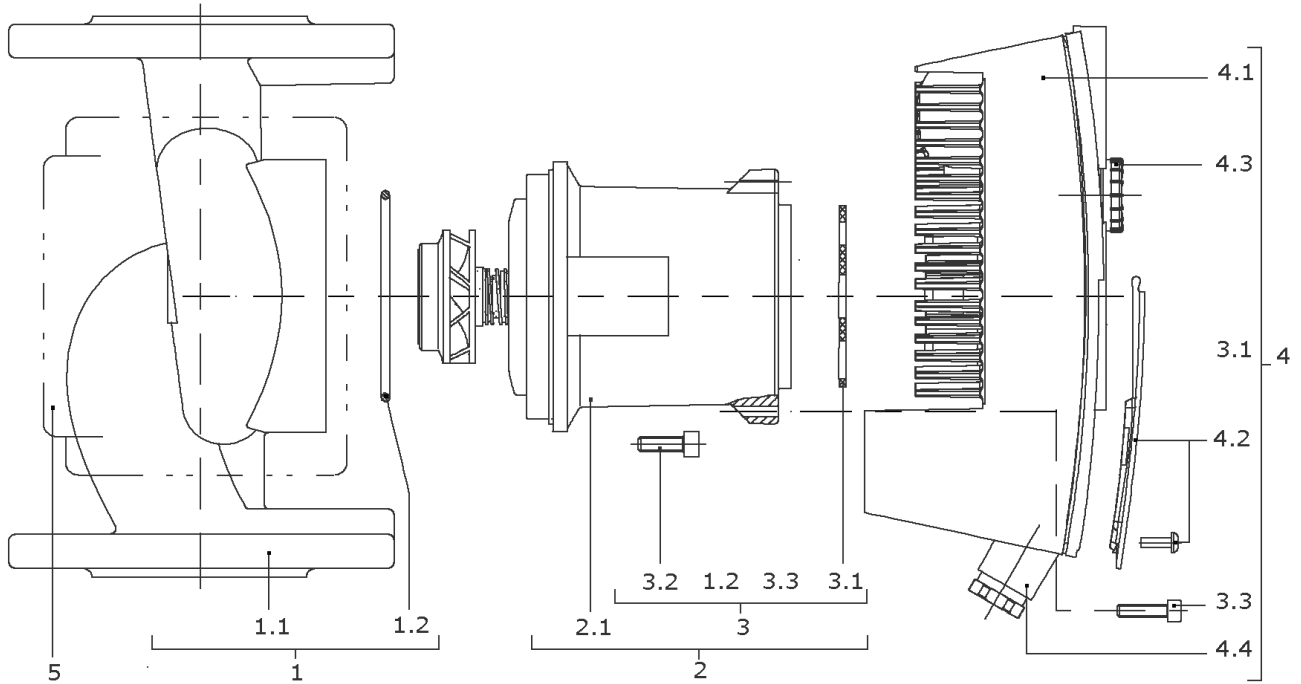

STRATOS 65/1-16 PN6/10 (2150591)

Item	Article no.	Description	Quantity
1	2140497	Pump housing I65/102/150x340 6/10 KIT	1
1.1		> Pump housing I65/102/150x340 6/10 CPL.	1
1.2	2058018	> O-Ring ID.123,42X3,53 EPDM VP.	1
2	2153137	Motor 2 STRATOS MG.63(65/1-16)KIT	1
2.1		> Motor 2 GR.63 50(65)/1-16	1
3	2058021	> FIXING/GASKET-KIT STRATOS 53/63	1
1.2	2058018	>> O-Ring ID.123,42X3,53 EPDM VP.	1
3.1	2057987	>> FLAT GASKET GR.53/63D.125X3 VP.	1
3.2	2058022	>> SCREW M10X30 ISO4762 8.8 (4 PIECES)	1
3.3		>> SCREW M5X25 ISO4762 8.8 GEOMET	1
4	2138778	MODULE STRATOS 65/1-16 KIT	1
3.1	2057987	> FLAT GASKET GR.53/63D.125X3 VP.	1
3.3		> SCREW M5X25 ISO4762 8.8 GEOMET	1
4.1		> Module Stratos 63 SW6.12 VDE	1
4.2	2057988	> MODULE COVER STRATOS MG.53/63 KIT	1
4.3	2037927	> ROTARY SWITCH BUTTON MODULE STRATOS D.29	1
4.4	2042947	> SCREW CONNECTION PG7 KIT	1
	2042952	>> GASKET PG7 PKG.	1
		>> PRESSURE SCREW 107/E PG7 DIN46255 BLACK	1
		>> PRESSURE RING 107/D PG7 DIN46320ST	1
		>> PROFILED GASKET PG7 D.6/11 DIN46320 5EP4	1
4.4	2042948	> SCREW CONNECTION PG9 KIT	1
	2042951	>> GASKET PG9 PKG.	1
		>> PRESSURE SCREW PG9 PLASTICS BLACK	1
		>> PRESSURE RING 107/D PG9 DIN46320ST	1
		>> PROFILED GASKET PG9 D.7/13,5 DIN46320	1
4.4	2042949	> SCREW CONNECTION PG13,5 KIT	1
	2042950	>> GASKET PG13,5 PKG.	1
		>> PRESSURE SCREW PG13,5DIN46320 PL.BLACK	1
		>> PRESSURE RING 107/D PG13,5DIN46320	1
		>> PROFILED GASKET PG13,5 F.KVSB GI	1
	2042953	> COVER IF STRATOS	1
5	2153139	Insulation STRATOS MG.63(65/1-16)KIT	1
		> Insulation Stratos 65/1-16	1