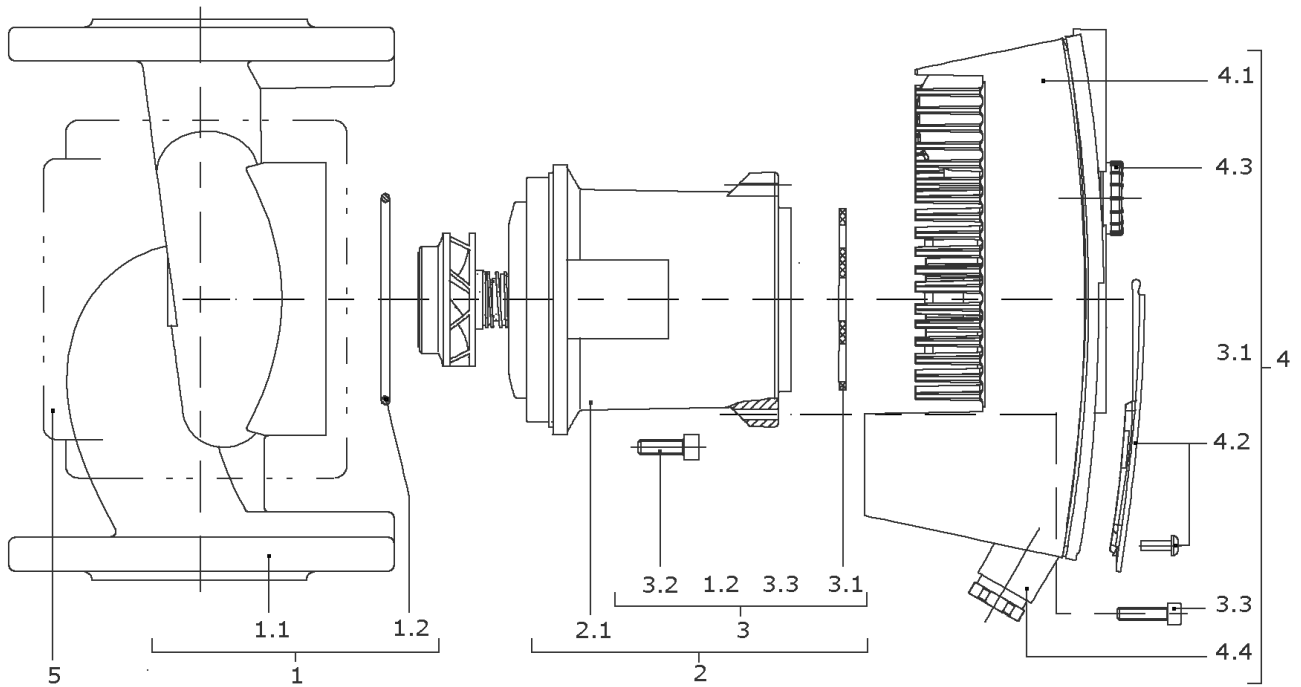

STRATOS 50/1-9 PN6/10 (2090457)

Item	Article no.	Description	Quantity
1	2042933	PUMP HOUSING STRATOS 50/1-9 PN6/10 KIT	1
1.1		> Pump housing I50/62/115x280 6/10 CPL.	1
1.2	2042935	> O-RING ID.88,49X3,53 EPDM 70SHORE	1
2	2097968	MOTOR 2 STRATOS MG.43(50/1-9)CAN KIT	1
2.1		> MOTOR 2 43/600 50/1-9,50/1-12 EN60335	1
3	2046970	> FIXING/GASKET-KIT STRATOS 43	1
1.2	2042935	>> O-RING ID.88,49X3,53 EPDM 70SHORE	1
3.1	2042941	>> FLAT GASKET GR.43 D.92X3	1
3.2	2043006	>> SCREW M6X20 ISO4762 8.8 (4 PIECES)	1
3.3		>> SCREW M5X25 ISO4762 8.8 GEOMET	1
4	2094453	MODULE STRATOS 50/1-9 SW5.01 KIT	1
3.1	2042941	> FLAT GASKET GR.43 D.92X3	1
3.3		> SCREW M5X25 ISO4762 8.8 GEOMET	1
4.1		> Module Stratos 43 SW6.12	1
4.2	2042945	> MODULE COVER STRATOS MG.43 KIT	1
Note: TO / BIS / JUSQU'Á: KW02/2009			
4.2	2098198	> MODULE COVER STRATOS MG.43 FROM 09W03 KI	1
Note: FROM / AB / Á PARTIR: KW03/2009			
4.3	2037927	> ROTARY SWITCH BUTTON MODULE STRATOS D.29	1
4.4	2042947	> SCREW CONNECTION PG7 KIT	1
	2042952	>> GASKET PG7 PKG.	1
		>> PRESSURE SCREW 107/E PG7 DIN46255 BLACK	1
		>> PRESSURE RING 107/D PG7 DIN46320ST	1
		>> PROFILED GASKET PG7 D.6/11 DIN46320 5EP4	1
4.4	2042948	> SCREW CONNECTION PG9 KIT	1
	2042951	>> GASKET PG9 PKG.	1
		>> PRESSURE SCREW PG9 PLASTICS BLACK	1
		>> PRESSURE RING 107/D PG9 DIN46320ST	1
		>> PROFILED GASKET PG9 D.7/13,5 DIN46320	1
4.4	2042949	> SCREW CONNECTION PG13,5 KIT	1
	2042950	>> GASKET PG13,5 PKG.	1
		>> PRESSURE SCREW PG13,5DIN46320 PL.BLACK	1
		>> PRESSURE RING 107/D PG13,5DIN46320	1
		>> PROFILED GASKET PG13,5 F.KVSB GI	1