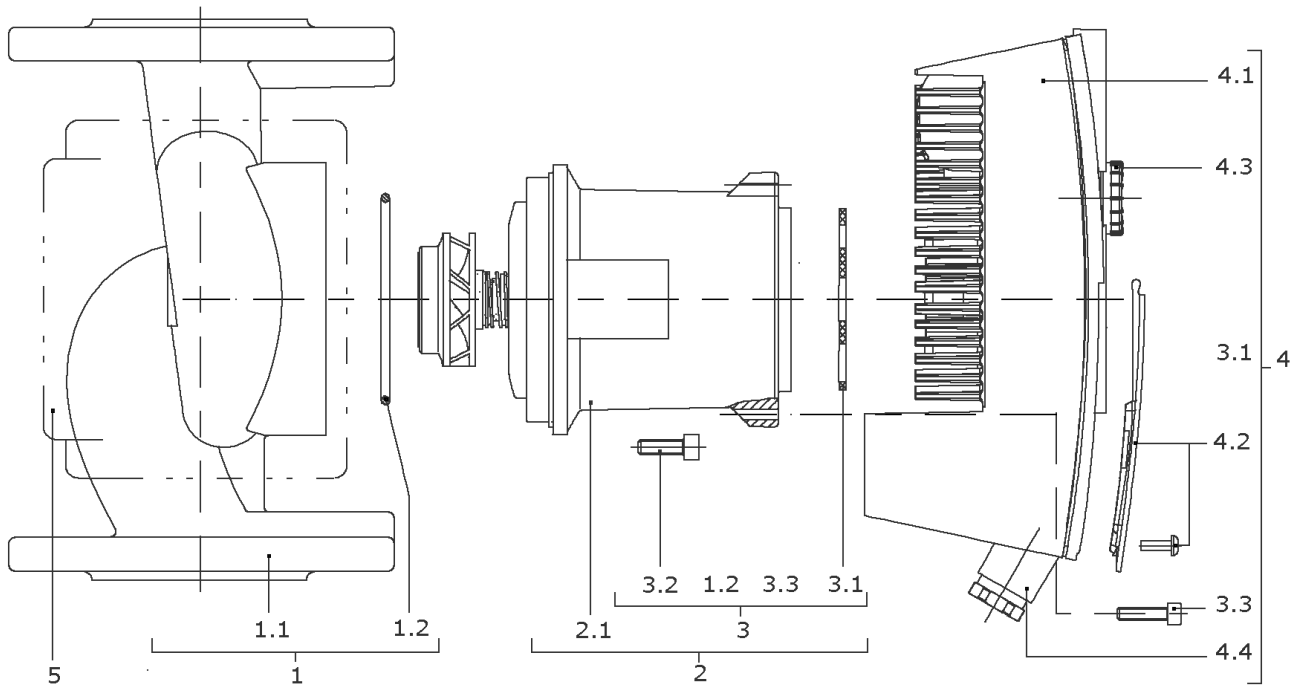

STRATOS 40/1-8 PN6/10 (2030570)

Item	Article no.	Description	Quantity
1	2037912	PUMP HOUSING STRATOS 40/1-8 PN6/10 KIT	1
1.1		> Pump housing I40/62/96X220 6/10 CPL.HVAC	1
1.2	2037914	> O-RING ID.75,79X3,53 EPDM 70SHORE	1
2		MOTOR 2 STRATOS MG.33(40/1-8)KIT	1
Note: no longer available / nicht mehr lieferbar / ne plus disponible			
2.1		> MOTOR 2 33/200 E40/1-8,E50/1-8 STRATOS	1
3	2046969	> FIXING/GASKET-KIT STRATOS 33	1
1.2	2037914	>> O-RING ID.75,79X3,53 EPDM 70SHORE	1
3.1	2037930	>> FLAT GASKET D.78X3 VP.	1
3.2	2010882	>> SCREW M6X18 ISO4762 (4 PIECES)	1
3.3		>> SCREW M5X20 ISO4762 8.8 GEOMET	1
4		MODULE STRATOS 40/1-8 KIT	1
Note: no longer available / nicht mehr lieferbar / ne plus disponible			
5	2037925	INSOLATION STRATOS MG.33 KIT	1
		> INSULATION STRATOS 40/1-8 MG.33 NT.	1
	2150997	> Bracket f.insolation (4 Pieces)	1