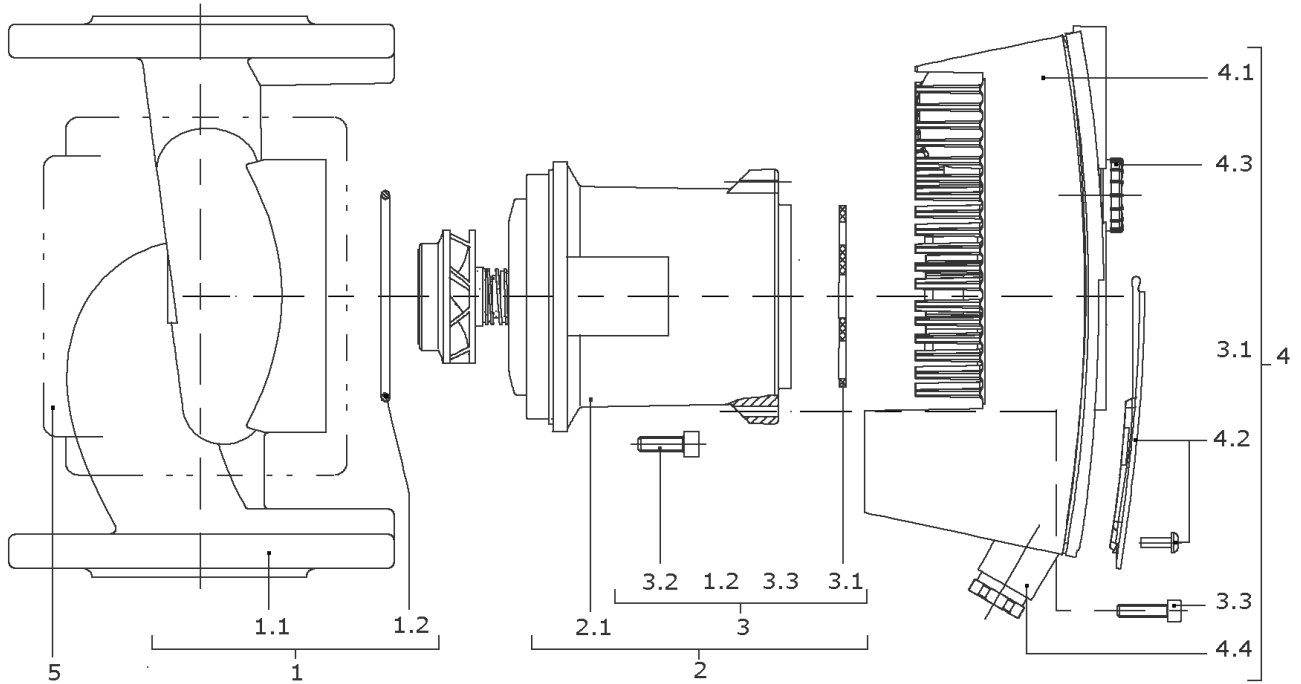

STRATOS 80/1-12 PN6 (2150592)

Item	Article no.	Description	Quantity
1	2058011	PUMP HOUSING STRATOS 80/1-12 PN6 KIT	1
1.1		> PUMP HOUSING I80/110/150X360 PN6 CPL.	1
1.2	2058018	> O-Ring ID.123,42X3,53 EPDM VP.	1
2	2153188	Motor 2 Stratos MG.63 (80/100 1-12)KIT	1
2.1		> Motor 2 63 80(100)/1-12(6)Stratos	1
3	2058021	> FIXING/GASKET-KIT STRATOS 53/63	1
1.2	2058018	>> O-Ring ID.123,42X3,53 EPDM VP.	1
3.1	2057987	>> FLAT GASKET GR.53/63D.125X3 VP.	1
3.2	2058022	>> SCREW M10X30 ISO4762 8.8 (4 PIECES)	1
3.3		>> SCREW M5X25 ISO4762 8.8 GEOMET	1
4	2094457	MODULE STRATOS 80/1-12 SW5.01 KIT	1
3.1	2057987	> FLAT GASKET GR.53/63D.125X3 VP.	1
3.3		> SCREW M5X25 ISO4762 8.8 GEOMET	1
4.1		> Module Stratos 63 SW6.12 VDE	1
4.2	2057988	> MODULE COVER STRATOS MG.53/63 KIT	1
4.3	2037927	> ROTARY SWITCH BUTTON MODULE STRATOS D.29	1
4.4	2042947	> SCREW CONNECTION PG7 KIT	1
	2042952	>> GASKET PG7 PKG.	1
		>> PRESSURE SCREW 107/E PG7 DIN46255 BLACK	1
		>> PRESSURE RING 107/D PG7 DIN46320ST	1
		>> PROFILED GASKET PG7 D.6/11 DIN46320 5EP4	1
4.4	2042948	> SCREW CONNECTION PG9 KIT	1
	2042951	>> GASKET PG9 PKG.	1
		>> PRESSURE SCREW PG9 PLASTICS BLACK	1
		>> PRESSURE RING 107/D PG9 DIN46320ST	1
		>> PROFILED GASKET PG9 D.7/13,5 DIN46320	1
4.4	2042949	> SCREW CONNECTION PG13,5 KIT	1
	2042950	>> GASKET PG13,5 PKG.	1
		>> PRESSURE SCREW PG13,5DIN46320 PL.BLACK	1
		>> PRESSURE RING 107/D PG13,5DIN46320	1
		>> PROFILED GASKET PG13,5 F.KVSB GI	1
	2042953	> COVER IF STRATOS	1
5	2058024	INSOLATION STRATOS MG.63(80/1-12)KIT	1
		> INSULATION STRATOS 80/1-12 MG.63 KPL.	1