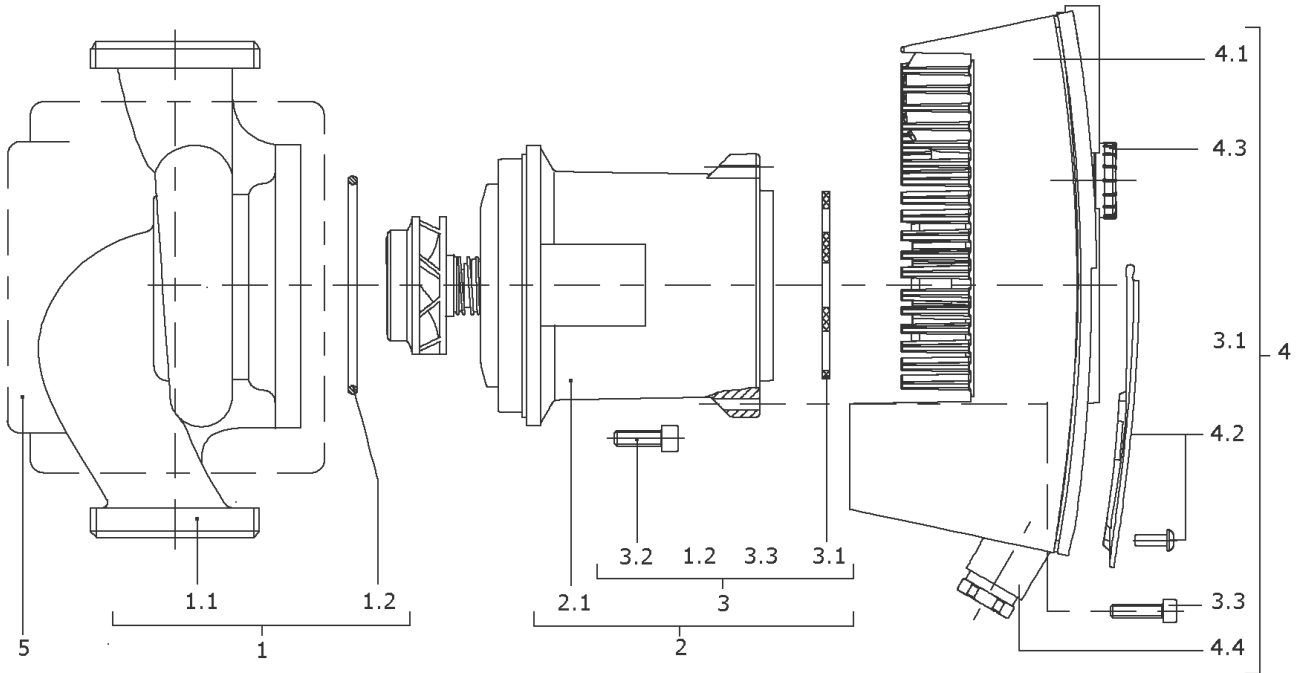

STRATOS 30/1-6 PN6/10 (2090449)

Item	Article no.	Description	Quantity
1	2150874	Pump housing I30/66 G2 HVAC KIT	1
1.1		> Pump housing I30/66/86x180 G2 CPL.	1
1.2	2049131	> O-RING ID.69,44X3,53	1
2	2097961	MOTOR 2 STRATOS MG.23(25/30/1-6)CAN KIT	1
2.1		> MOTOR 2 23/120 STRATOS EN60335	1
3	2051193	> FIXING/GASKET-KIT STRATOS 23	1
1.2	2049131	>> O-RING ID.69,44X3,53	1
3.1	2051169	>> FLAT GASKET D.75X3	1
3.2	2010882	>> SCREW M6X18 ISO4762 (4 PIECES)	1
3.3		>> SCREW M4X16 ISO4762 8.8 ZN	1
4	2094445	MODULE STRATOS 30/1-6 SW5.01 KIT	1
3.1	2051169	> FLAT GASKET D.75X3	1
3.3		> SCREW M4X16 ISO4762 8.8 ZN	1
4.1		> Module Stratos 23 SW6.10	1
4.2	2051170	> MODULE COVER STRATOS MG.23 KIT	1
4.3	2037927	> ROTARY SWITCH BUTTON MODULE STRATOS D.29	1
4.4	2042947	> SCREW CONNECTION PG7 KIT	1
	2042952	>> GASKET PG7 PKG.	1
		>> PRESSURE SCREW 107/E PG7 DIN46255 BLACK	1
		>> PRESSURE RING 107/D PG7 DIN46320ST	1
		>> PROFILED GASKET PG7 D.6/11 DIN46320 5EP4	1
4.4	2042948	> SCREW CONNECTION PG9 KIT	1
	2042951	>> GASKET PG9 PKG.	1
		>> PRESSURE SCREW PG9 PLASTICS BLACK	1
		>> PRESSURE RING 107/D PG9 DIN46320ST	1
		>> PROFILED GASKET PG9 D.7/13,5 DIN46320	1
4.4	2042949	> SCREW CONNECTION PG13,5 KIT	1
	2042950	>> GASKET PG13,5 PKG.	1
		>> PRESSURE SCREW PG13,5DIN46320 PL.BLACK	1
		>> PRESSURE RING 107/D PG13,5DIN46320	1
		>> PROFILED GASKET PG13,5 F.KVSB GI	1
	2042953	> COVER IF STRATOS	1
5	2051172	INSOLATION STRATOS MG.23 KIT	1
		> INSULATION STRATOS 25/30/1-8 MG.23 NT.	1