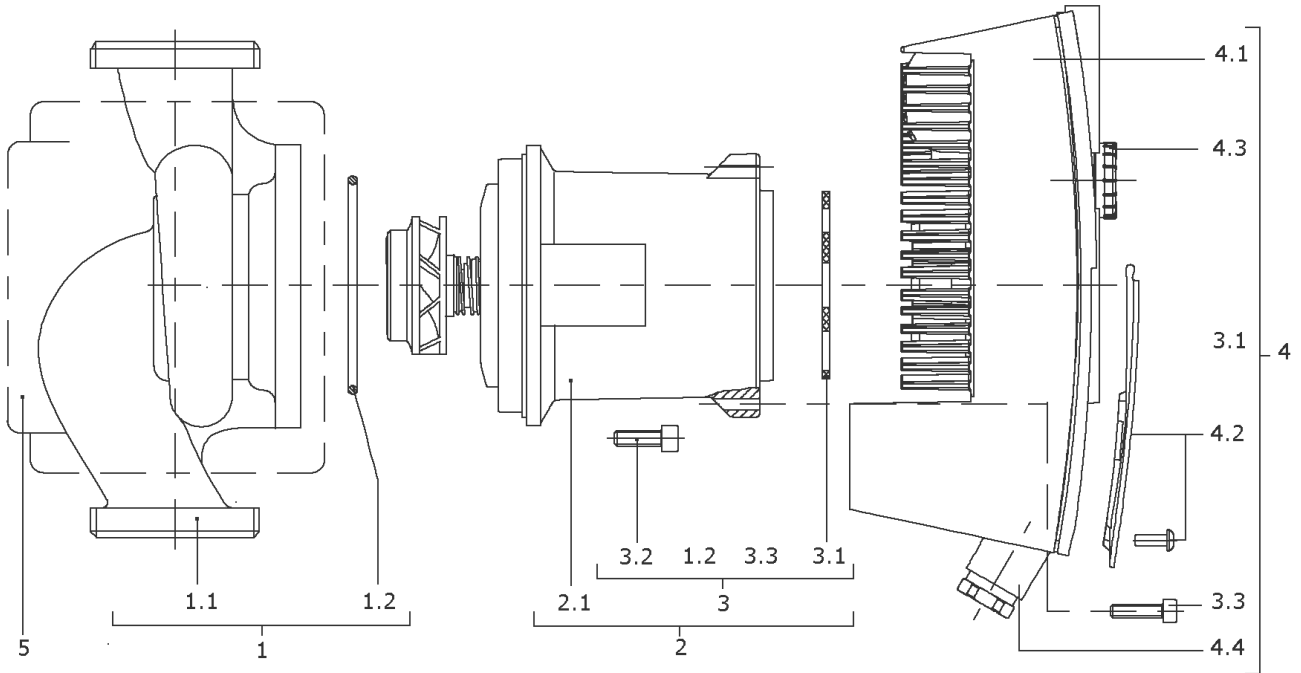

STRATOS 30/1-12 PN6/10 (2090451)

Item	Article no.	Description	Quantity
1	2150875	Pump housing/insol.I30/67 G2 HVAC KIT	1
1.1		> Pump housing I30/67/96x180 G2 CPL.	1
1.2	2037914	> O-RING ID.75,79X3,53 EPDM 70SHORE	1
5		> Insulation Stratos/Phoenix 25(30)/1-12	1
		> Bracket f.insolation (4 Pieces)	1
2	2097963	MOTOR 2 STRATOS MG.33(25/30/1-12)CAN KIT	1
2.1		> MOTOR 2 33/200 E30/1-12 STRATOS EN60335	1
3	2046969	> FIXING/GASKET-KIT STRATOS 33	1
1.2	2037914	>> O-RING ID.75,79X3,53 EPDM 70SHORE	1
3.1	2037930	>> FLAT GASKET D.78X3 VP.	1
3.2	2010882	>> SCREW M6X18 ISO4762 (4 PIECES)	1
3.3		>> SCREW M5X20 ISO4762 8.8 GEOMET	1
4	2094447	MODULE STRATOS 30/1-12 SW5.01 KIT	1
3.1	2037930	> FLAT GASKET D.78X3 VP.	1
3.3		> SCREW M5X20 ISO4762 8.8 GEOMET	1
4.1		> Module Stratos 33 SW6.22	1
4.2	2037921	> MODULE COVER STRATOS MG.33 KIT	1
4.3	2037927	> ROTARY SWITCH BUTTON MODULE STRATOS D.29	1
4.4	2042947	> SCREW CONNECTION PG7 KIT	1
	2042952	>> GASKET PG7 PKG.	1
		>> PRESSURE SCREW 107/E PG7 DIN46255 BLACK	1
		>> PRESSURE RING 107/D PG7 DIN46320ST	1
		>> PROFILED GASKET PG7 D.6/11 DIN46320 5EP4	1
4.4	2042948	> SCREW CONNECTION PG9 KIT	1
	2042951	>> GASKET PG9 PKG.	1
		>> PRESSURE SCREW PG9 PLASTICS BLACK	1
		>> PRESSURE RING 107/D PG9 DIN46320ST	1
		>> PROFILED GASKET PG9 D.7/13,5 DIN46320	1
4.4	2042949	> SCREW CONNECTION PG13,5 KIT	1
	2042950	>> GASKET PG13,5 PKG.	1
		>> PRESSURE SCREW PG13,5DIN46320 PL.BLACK	1
		>> PRESSURE RING 107/D PG13,5DIN46320	1
		>> PROFILED GASKET PG13,5 F.KVSB GI	1
	2042953	> COVER IF STRATOS	1