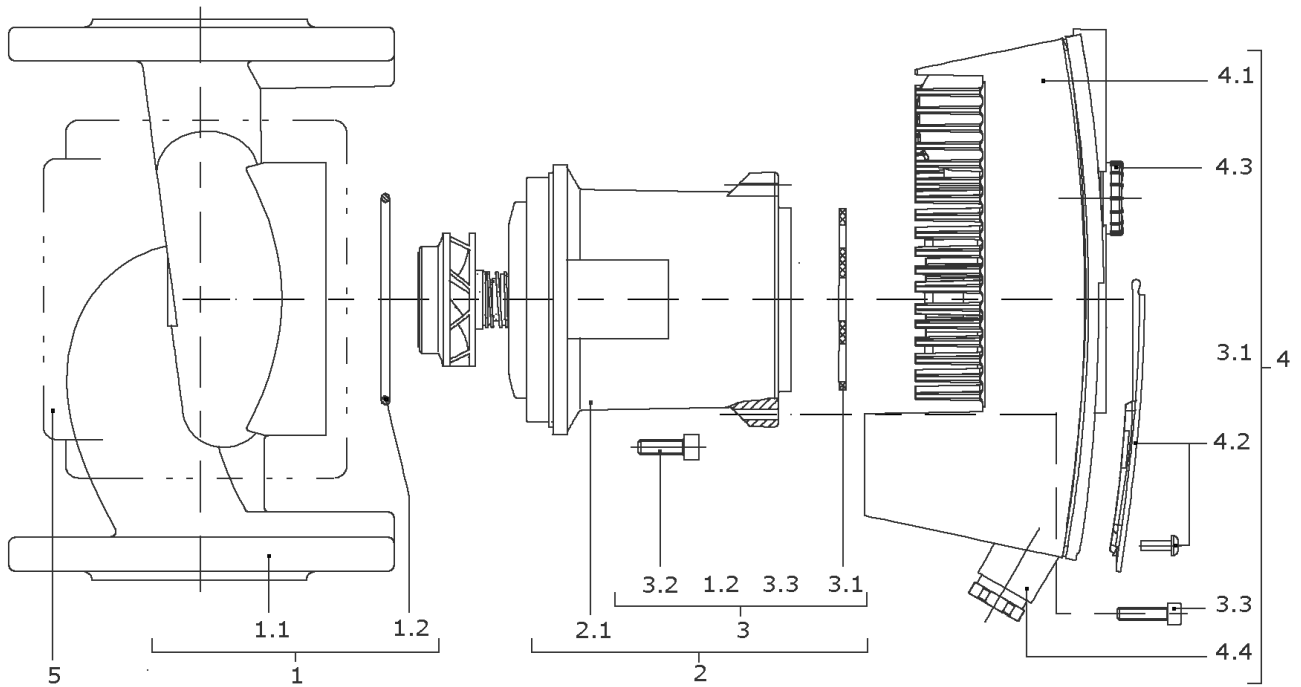

STRATOS 65/1-12 PN6/10 (2090460)

Item	Article no.	Description	Quantity
1		PUMP HOUSING STRATOS 65/1-12 PN6/10 KIT	1
Note: no longer available / nicht mehr lieferbar / ne plus disponible			
1.1		> PUMP HOUSING 65/1-12 6/10 CPL.	1
1.2	2058018	> O-Ring ID.123,42X3,53 EPDM VP.	1
2	2097970	MOTOR 2 STRATOS MG.53(65/1-12)CAN KIT	1
2.1		> MOTOR 2 53/800 65/1-12 STRATOS EN60335	1
3	2058021	> FIXING/GASKET-KIT STRATOS 53/63	1
1.2	2058018	>> O-Ring ID.123,42X3,53 EPDM VP.	1
3.1	2057987	>> FLAT GASKET GR.53/63D.125X3 VP.	1
3.2	2058022	>> SCREW M10X30 ISO4762 8.8 (4 PIECES)	1
3.3		>> SCREW M5X25 ISO4762 8.8 GEOMET	1
4	2094456	MODULE STRATOS 65/1-12 SW5.01 KIT	1
3.1	2057987	> FLAT GASKET GR.53/63D.125X3 VP.	1
3.3		> SCREW M5X25 ISO4762 8.8 GEOMET	1
4.1		> Module Stratos 53 SW6.12 VDE	1
4.2	2057988	> MODULE COVER STRATOS MG.53/63 KIT	1
4.3	2037927	> ROTARY SWITCH BUTTON MODULE STRATOS D.29	1
4.4	2042947	> SCREW CONNECTION PG7 KIT	1
	2042952	>> GASKET PG7 PKG.	1
		>> PRESSURE SCREW 107/E PG7 DIN46255 BLACK	1
		>> PRESSURE RING 107/D PG7 DIN46320ST	1
		>> PROFILED GASKET PG7 D.6/11 DIN46320 5EP4	1
4.4	2042948	> SCREW CONNECTION PG9 KIT	1
	2042951	>> GASKET PG9 PKG.	1
		>> PRESSURE SCREW PG9 PLASTICS BLACK	1
		>> PRESSURE RING 107/D PG9 DIN46320ST	1
		>> PROFILED GASKET PG9 D.7/13,5 DIN46320	1
4.4	2042949	> SCREW CONNECTION PG13,5 KIT	1
	2042950	>> GASKET PG13,5 PKG.	1
		>> PRESSURE SCREW PG13,5DIN46320 PL.BLACK	1
		>> PRESSURE RING 107/D PG13,5DIN46320	1
		>> PROFILED GASKET PG13,5 F.KVSB GI	1
	2042953	> COVER IF STRATOS	1
5	2058023	INSOLATION STRATOS MG.53 KIT	1