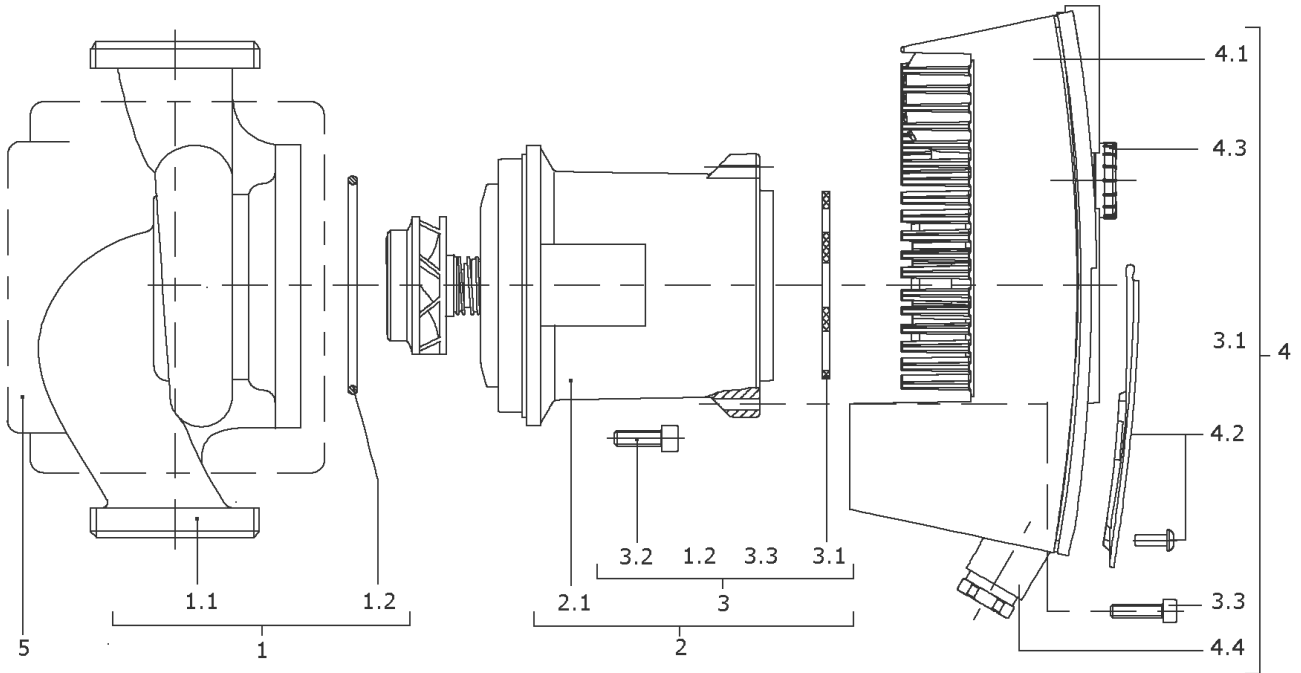

STRATOS 30/1-8 PN6/10 (2090450)

Item	Article no.	Description	Quantity
1	2150874	Pump housing I30/66 G2 HVAC KIT	1
1.1		> Pump housing I30/66/86x180 G2 CPL.	1
1.2	2049131	> O-RING ID.69,44X3,53	1
2	2097962	MOTOR 2 STRATOS MG.23(25-32/1-8)CAN KIT	1
2.1		> MOTOR 2 23/120 STRATOS EN60335	1
3	2051193	> FIXING/GASKET-KIT STRATOS 23	1
1.2	2049131	>> O-RING ID.69,44X3,53	1
3.1	2051169	>> FLAT GASKET D.75X3	1
3.2	2010882	>> SCREW M6X18 ISO4762 (4 PIECES)	1
3.3		>> SCREW M4X16 ISO4762 8.8 ZN	1
4	2094446	MODULE STRATOS 30-32/1-8 >SW5.01 KIT	1
3.1	2051169	> FLAT GASKET D.75X3	1
3.3		> SCREW M4X16 ISO4762 8.8 ZN	1
4.1		> Module Stratos 23 SW6.10	1
4.2	2051170	> MODULE COVER STRATOS MG.23 KIT	1
4.3	2037927	> ROTARY SWITCH BUTTON MODULE STRATOS D.29	1
4.4	2042947	> SCREW CONNECTION PG7 KIT	1
	2042952	>> GASKET PG7 PKG.	1
		>> PRESSURE SCREW 107/E PG7 DIN46255 BLACK	1
		>> PRESSURE RING 107/D PG7 DIN46320ST	1
		>> PROFILED GASKET PG7 D.6/11 DIN46320 5EP4	1
4.4	2042948	> SCREW CONNECTION PG9 KIT	1
	2042951	>> GASKET PG9 PKG.	1
		>> PRESSURE SCREW PG9 PLASTICS BLACK	1
		>> PRESSURE RING 107/D PG9 DIN46320ST	1
		>> PROFILED GASKET PG9 D.7/13,5 DIN46320	1
4.4	2042949	> SCREW CONNECTION PG13,5 KIT	1
	2042950	>> GASKET PG13,5 PKG.	1
		>> PRESSURE SCREW PG13,5DIN46320 PL.BLACK	1
		>> PRESSURE RING 107/D PG13,5DIN46320	1
		>> PROFILED GASKET PG13,5 F.KVSB GI	1
	2042953	> COVER IF STRATOS	1
5	2051172	INSOLATION STRATOS MG.23 KIT	1
		> INSULATION STRATOS 25/30/1-8 MG.23 NT.	1