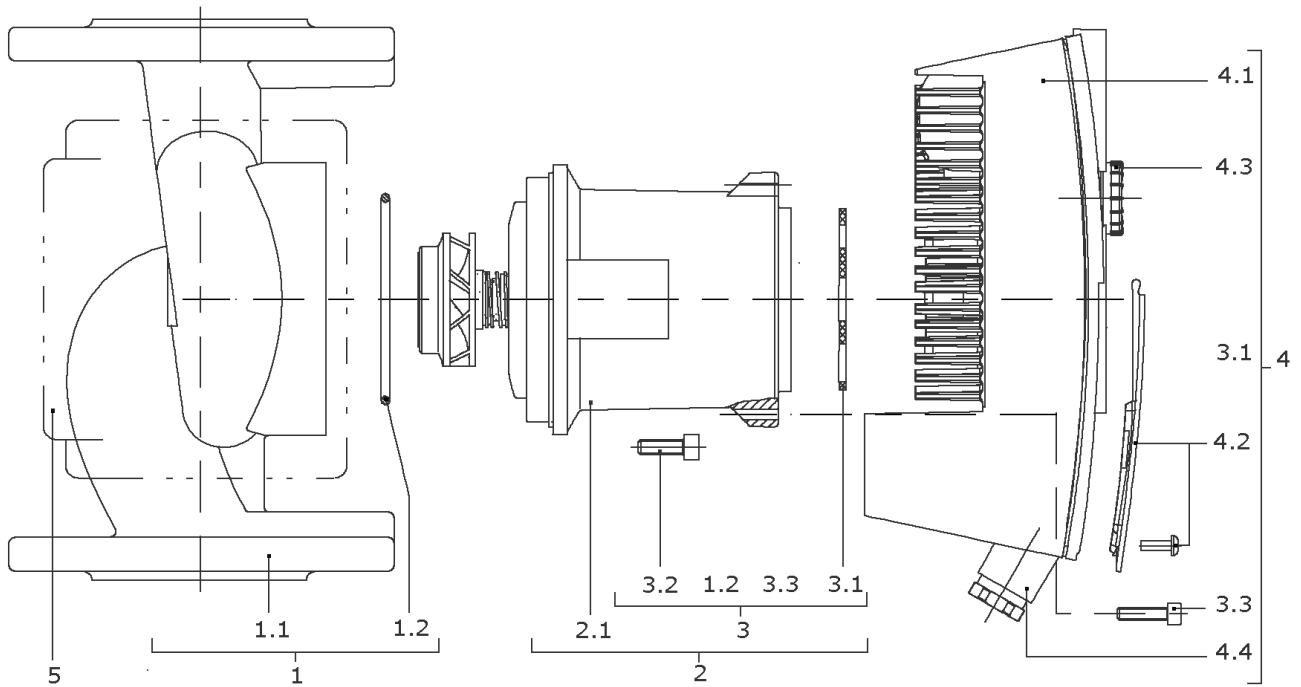

STRATOS 80/1-12 PN10 (2087524)

Item	Article no.	Description	Quantity
1	2058012	PUMP HOUSING STRATOS 80/1-12 PN10 KIT	1
1.1		> PUMP HOUSING I80/110/150X360 10 CPL.	1
1.2	2058018	> O-Ring ID.123,42X3,53 EPDM VP.	1
2	2097971	MOTOR 2 STRATOS MG.63 CAN KIT	1
2.1		> MOTOR 2 63/1300 80/1-12 STRATOS EN60335	1
3	2058021	> FIXING/GASKET-KIT STRATOS 53/63	1
1.2	2058018	>> O-Ring ID.123,42X3,53 EPDM VP.	1
3.1	2057987	>> FLAT GASKET GR.53/63D.125X3 VP.	1
3.2	2058022	>> SCREW M10X30 ISO4762 8.8 (4 PIECES)	1
3.3		>> SCREW M5X25 ISO4762 8.8 GEOMET	1
4	2094457	MODULE STRATOS 80/1-12 SW5.01 KIT	1
3.1	2057987	> FLAT GASKET GR.53/63D.125X3 VP.	1
3.3		> SCREW M5X25 ISO4762 8.8 GEOMET	1
4.1		> Module Stratos 63 SW6.12 VDE	1
4.2	2057988	> MODULE COVER STRATOS MG.53/63 KIT	1
4.3	2037927	> ROTARY SWITCH BUTTON MODULE STRATOS D.29	1
4.4	2042947	> SCREW CONNECTION PG7 KIT	1
	2042952	>> GASKET PG7 PKG.	1
		>> PRESSURE SCREW 107/E PG7 DIN46255 BLACK	1
		>> PRESSURE RING 107/D PG7 DIN46320ST	1
		>> PROFILED GASKET PG7 D.6/11 DIN46320 5EP4	1
4.4	2042948	> SCREW CONNECTION PG9 KIT	1
	2042951	>> GASKET PG9 PKG.	1
		>> PRESSURE SCREW PG9 PLASTICS BLACK	1
		>> PRESSURE RING 107/D PG9 DIN46320ST	1
		>> PROFILED GASKET PG9 D.7/13,5 DIN46320	1
4.4	2042949	> SCREW CONNECTION PG13,5 KIT	1
	2042950	>> GASKET PG13,5 PKG.	1
		>> PRESSURE SCREW PG13,5DIN46320 PL.BLACK	1
		>> PRESSURE RING 107/D PG13,5DIN46320	1
		>> PROFILED GASKET PG13,5 F.KVSB GI	1
	2042953	> COVER IF STRATOS	1
5	2058024	INSOLATION STRATOS MG.63(80/1-12)KIT	1
		> INSULATION STRATOS 80/1-12 MG.63 KPL.	1