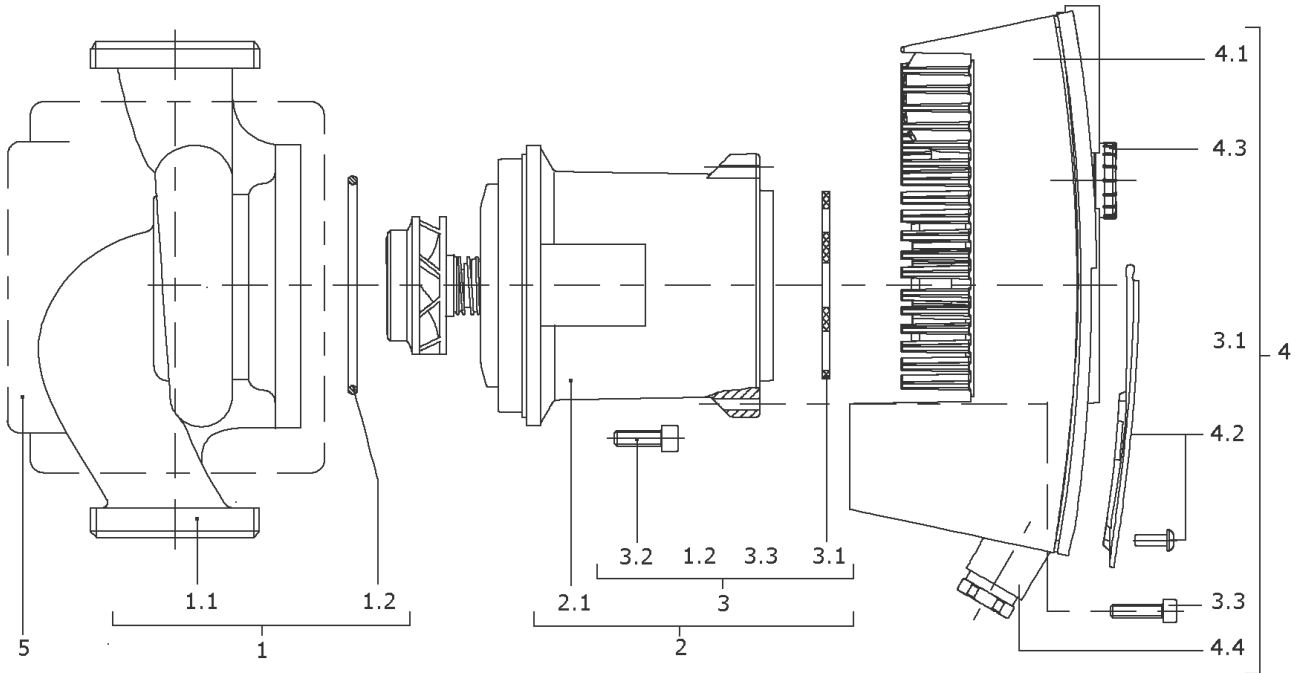

STRATOS 30/1-4 PN6/10 (2104226)

Item	Article no.	Description	Quantity
1	2150874	Pump housing I30/66 G2 HVAC KIT	1
1.1		> Pump housing I30/66/86x180 G2 CPL.	1
1.2	2049131	> O-RING ID.69,44X3,53	1
2	2107646	MOTOR 2 STRATOS MG.23(25/30/1-4)CAN KIT	1
2.1		> MOTOR 2 23/120 STRATOS EN60335	1
3	2051193	> FIXING/GASKET-KIT STRATOS 23	1
1.2	2049131	>> O-RING ID.69,44X3,53	1
3.1	2051169	>> FLAT GASKET D.75X3	1
3.2	2010882	>> SCREW M6X18 ISO4762 (4 PIECES)	1
3.3		>> SCREW M4X16 ISO4762 8.8 ZN	1
4	2107637	MODULE STRATOS 30/1-4 KIT	1
3.1	2051169	> FLAT GASKET D.75X3	1
3.3		> SCREW M4X16 ISO4762 8.8 ZN	1
4.1		> Module Stratos 23 SW6.10	1
4.2	2051170	> MODULE COVER STRATOS MG.23 KIT	1
4.3	2037927	> ROTARY SWITCH BUTTON MODULE STRATOS D.29	1
4.4	2042947	> SCREW CONNECTION PG7 KIT	1
	2042952	>> GASKET PG7 PKG.	1
		>> PRESSURE SCREW 107/E PG7 DIN46255 BLACK	1
		>> PRESSURE RING 107/D PG7 DIN46320ST	1
		>> PROFILED GASKET PG7 D.6/11 DIN46320 5EP4	1
4.4	2042948	> SCREW CONNECTION PG9 KIT	1
	2042951	>> GASKET PG9 PKG.	1
		>> PRESSURE SCREW PG9 PLASTICS BLACK	1
		>> PRESSURE RING 107/D PG9 DIN46320ST	1
		>> PROFILED GASKET PG9 D.7/13,5 DIN46320	1
4.4	2042949	> SCREW CONNECTION PG13,5 KIT	1
	2042950	>> GASKET PG13,5 PKG.	1
		>> PRESSURE SCREW PG13,5DIN46320 PL.BLACK	1
		>> PRESSURE RING 107/D PG13,5DIN46320	1
		>> PROFILED GASKET PG13,5 F.KVSB GI	1
	2042953	> COVER IF STRATOS	1
5	2051172	INSOLATION STRATOS MG.23 KIT	1
		> INSULATION STRATOS 25/30/1-8 MG.23 NT.	1