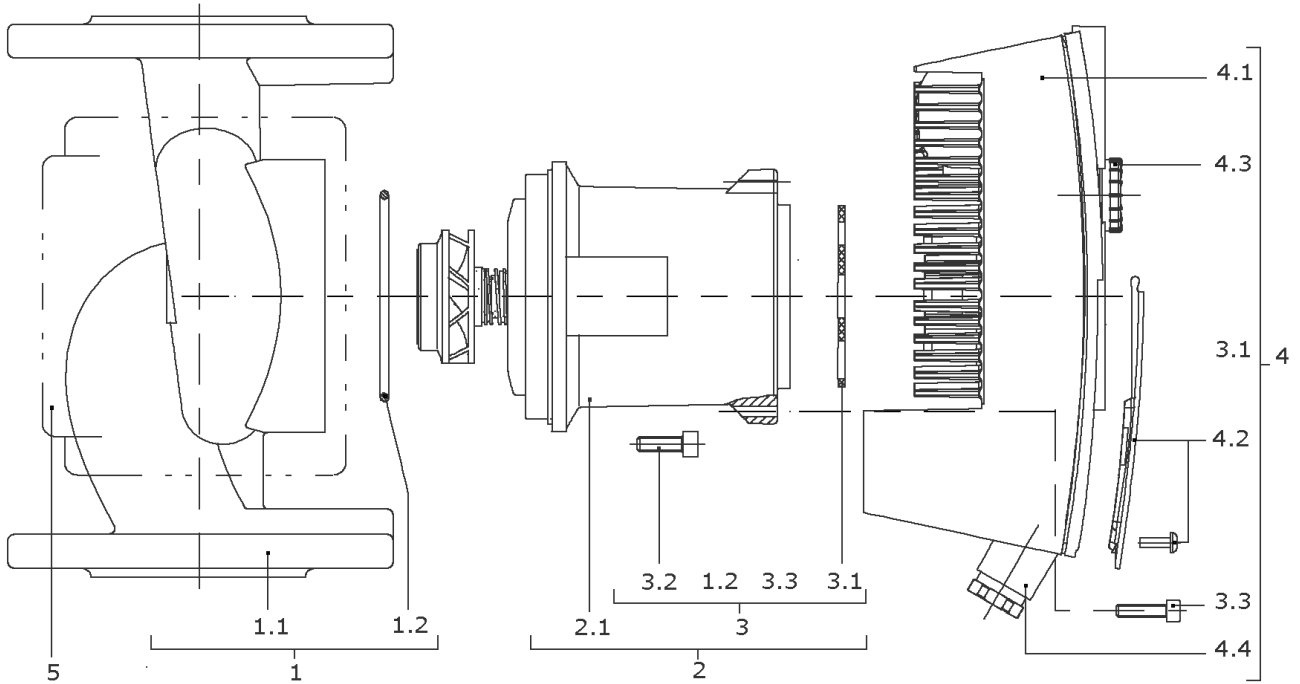

STRATOS 50/1-16 PN6/10 (2150590)

Item	Article no.	Description	Quantity
1	2150904	Pump housing I50/102/150x340 6/10 KIT	1
1.1		> Pump housing I50/102/150x340 6/10 CPL.	1
1.2	2058018	> O-Ring ID.123,42X3,53 EPDM VP.	1
2	2153187	Motor 2 Stratos MG.63(50/1-16)KIT	1
2.1		> Motor 2 GR.63 50(65)/1-16	1
3	2058021	> FIXING/GASKET-KIT STRATOS 53/63	1
1.2	2058018	>> O-Ring ID.123,42X3,53 EPDM VP.	1
3.1	2057987	>> FLAT GASKET GR.53/63D.125X3 VP.	1
3.2	2058022	>> SCREW M10X30 ISO4762 8.8 (4 PIECES)	1
3.3		>> SCREW M5X25 ISO4762 8.8 GEOMET	1
4	2137249	MODULE STRATOS 50/1-16 KIT	1
3.1	2057987	> FLAT GASKET GR.53/63D.125X3 VP.	1
3.3		> SCREW M5X25 ISO4762 8.8 GEOMET	1
4.1		> Module Stratos 63 SW6.12 VDE	1
4.2	2057988	> MODULE COVER STRATOS MG.53/63 KIT	1
4.3	2037927	> ROTARY SWITCH BUTTON MODULE STRATOS D.29	1
4.4	2042947	> SCREW CONNECTION PG7 KIT	1
	2042952	>> GASKET PG7 PKG.	1
		>> PRESSURE SCREW 107/E PG7 DIN46255 BLACK	1
		>> PRESSURE RING 107/D PG7 DIN46320ST	1
		>> PROFILED GASKET PG7 D.6/11 DIN46320 5EP4	1
4.4	2042948	> SCREW CONNECTION PG9 KIT	1
	2042951	>> GASKET PG9 PKG.	1
		>> PRESSURE SCREW PG9 PLASTICS BLACK	1
		>> PRESSURE RING 107/D PG9 DIN46320ST	1
		>> PROFILED GASKET PG9 D.7/13,5 DIN46320	1
4.4	2042949	> SCREW CONNECTION PG13,5 KIT	1
	2042950	>> GASKET PG13,5 PKG.	1
		>> PRESSURE SCREW PG13,5DIN46320 PL.BLACK	1
		>> PRESSURE RING 107/D PG13,5DIN46320	1
		>> PROFILED GASKET PG13,5 F.KVSB GI	1
	2042953	> COVER IF STRATOS	1
5	2153140	Insulation STRATOS MG.63(50/1-16)KIT	1
		> Insulation Stratos 50/1-16	1