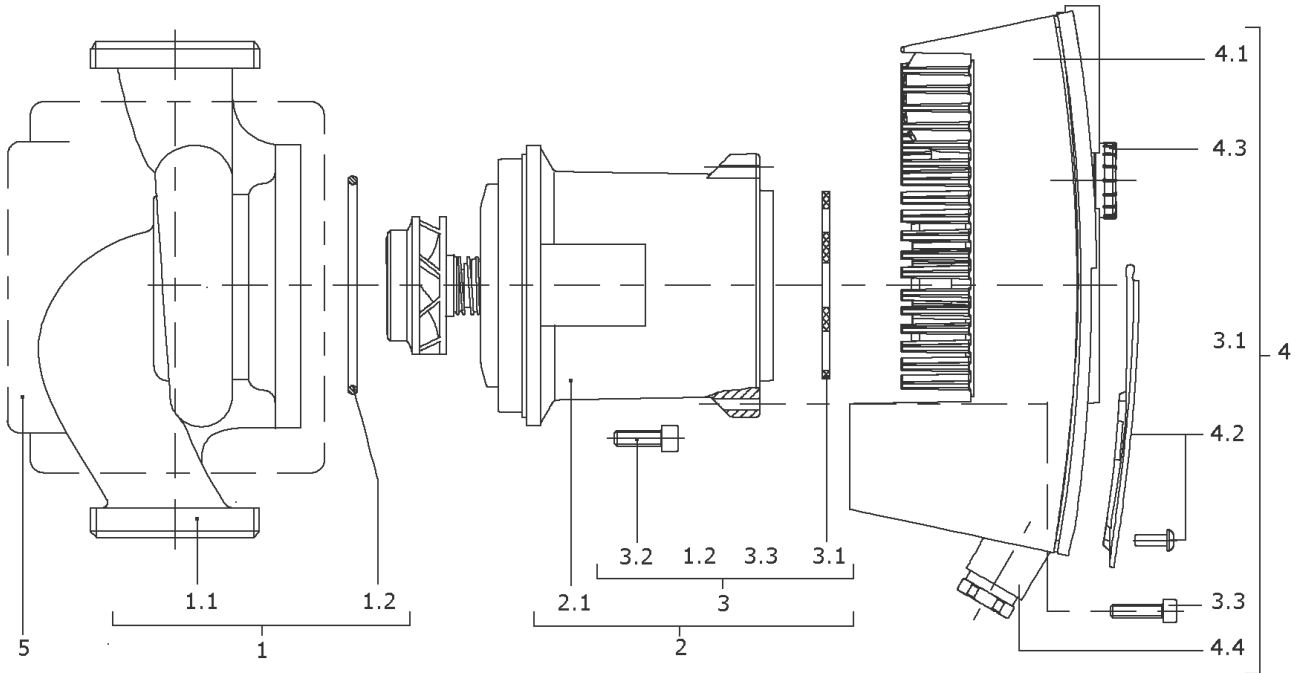

STRATOS 40/1-4 PN6/10 (2030560)

Item	Article no.	Description	Quantity
1	2051185	PUMP HOUSING STRATOS 40/1-4 KIT	1
1.1		> Pump housing I40/64/86x220 6/16 CPL.HVAC	1
1.2	2049131	> O-RING ID.69,44X3,53	1
2		MOTOR 2 STRATOS MG.23(40/1-4)KIT	1
Note: no longer available / nicht mehr lieferbar / ne plus disponible			
2.1		> MOTOR 2 23/120 E40/1-4 BLOCK	1
3	2051193	> FIXING/GASKET-KIT STRATOS 23	1
1.2	2049131	>> O-RING ID.69,44X3,53	1
3.1	2051169	>> FLAT GASKET D.75X3	1
3.2	2010882	>> SCREW M6X18 ISO4762 (4 PIECES)	1
3.3		>> SCREW M4X16 ISO4762 8.8 ZN	1
4	2059977	MODULE STRATOS 40/1-4 KIT	1
3.1	2051169	> FLAT GASKET D.75X3	1
3.3		> SCREW M4X16 ISO4762 8.8 ZN	1
4.1		> MODULE STRATOS GR.23 EN CPL.	1
4.2	2051170	> MODULE COVER STRATOS MG.23 KIT	1
4.3	2037927	> ROTARY SWITCH BUTTON MODULE STRATOS D.29	1
4.4	2042947	> SCREW CONNECTION PG7 KIT	1
	2042952	>> GASKET PG7 PKG.	1
		>> PRESSURE SCREW 107/E PG7 DIN46255 BLACK	1
		>> PRESSURE RING 107/D PG7 DIN46320ST	1
		>> PROFILED GASKET PG7 D.6/11 DIN46320 5EP4	1
4.4	2042948	> SCREW CONNECTION PG9 KIT	1
	2042951	>> GASKET PG9 PKG.	1
		>> PRESSURE SCREW PG9 PLASTICS BLACK	1
		>> PRESSURE RING 107/D PG9 DIN46320ST	1
		>> PROFILED GASKET PG9 D.7/13,5 DIN46320	1
4.4	2042949	> SCREW CONNECTION PG13,5 KIT	1
	2042950	>> GASKET PG13,5 PKG.	1
		>> PRESSURE SCREW PG13,5DIN46320 PL.BLACK	1
		>> PRESSURE RING 107/D PG13,5DIN46320	1
		>> PROFILED GASKET PG13,5 F.KVSB GI	1
	2042953	> COVER IF STRATOS	1
5	2051194	INSULATION STRATOS MG.23(40/1-4)KIT	1