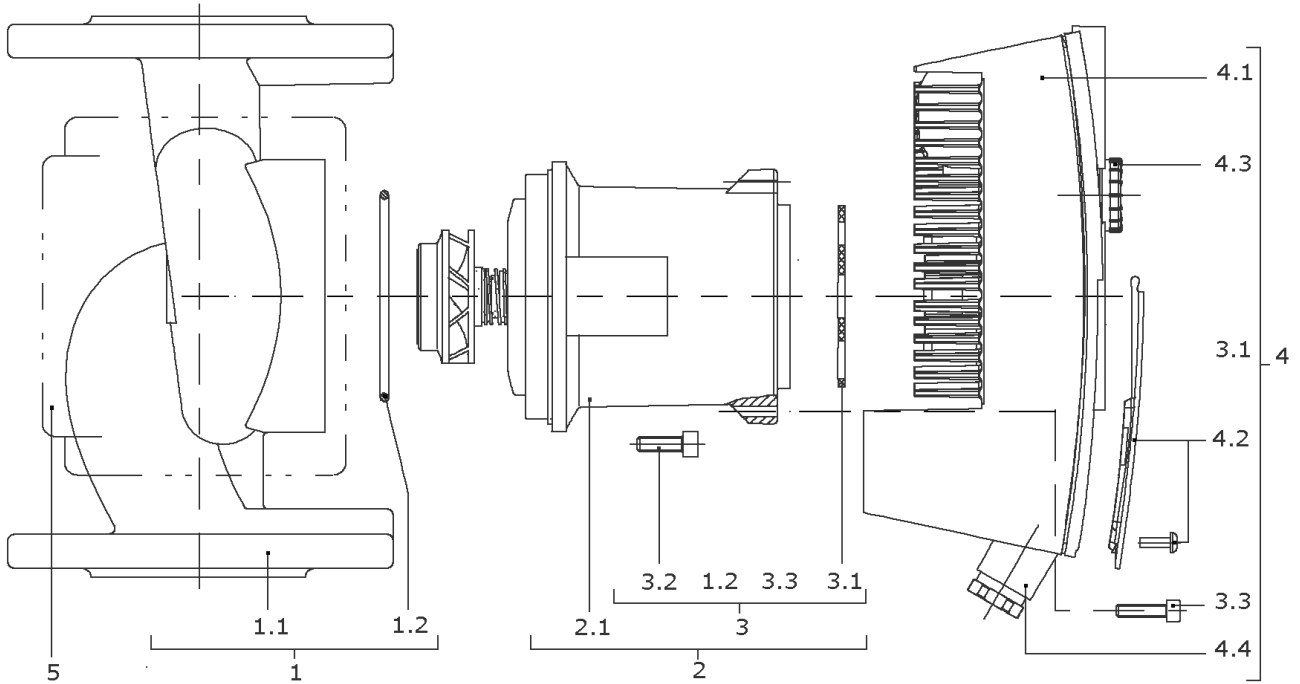

Stratos 65/1-6 PN6/10 (2146341)

Item	Article no.	Description	Quantity
1	2150940	Pump housing I65/1-9 6/10 KIT	1
1.1		> Pump housing I65/1-9 6/10 CPL.	1
1.2	2042935	> O-RING ID.88,49X3,53 EPDM 70SHORE	1
2	2153124	Motor 2 STRATOS MG.43(65/1-6)KIT	1
2.1		> MOTOR 2 43/600 50/1-9,50/1-12 EN60335	1
3	2046970	> FIXING/GASKET-KIT STRATOS 43	1
1.2	2042935	>> O-RING ID.88,49X3,53 EPDM 70SHORE	1
3.1	2042941	>> FLAT GASKET GR.43 D.92X3	1
3.2	2043006	>> SCREW M6X20 ISO4762 8.8 (4 PIECES)	1
3.3		>> SCREW M5X25 ISO4762 8.8 GEOMET	1
4	2147380	Module STRATOS 65/1-6 KIT	1
3.1	2042941	> FLAT GASKET GR.43 D.92X3	1
3.3		> SCREW M5X25 ISO4762 8.8 GEOMET	1
4.1		> Module Stratos 43 SW6.12	1
4.2	2098198	> MODULE COVER STRATOS MG.43 FROM 09W03 KI	1
4.3	2037927	> ROTARY SWITCH BUTTON MODULE STRATOS D.29	1
4.4	2042947	> SCREW CONNECTION PG7 KIT	1
	2042952	>> GASKET PG7 PKG.	1
		>> PRESSURE SCREW 107/E PG7 DIN46255 BLACK	1
		>> PRESSURE RING 107/D PG7 DIN46320ST	1
		>> PROFILED GASKET PG7 D.6/11 DIN46320 5EP4	1
4.4	2042948	> SCREW CONNECTION PG9 KIT	1
	2042951	>> GASKET PG9 PKG.	1
		>> PRESSURE SCREW PG9 PLASTICS BLACK	1
		>> PRESSURE RING 107/D PG9 DIN46320ST	1
		>> PROFILED GASKET PG9 D.7/13,5 DIN46320	1
4.4	2042949	> SCREW CONNECTION PG13,5 KIT	1
	2042950	>> GASKET PG13,5 PKG.	1
		>> PRESSURE SCREW PG13,5DIN46320 PL.BLACK	1
		>> PRESSURE RING 107/D PG13,5DIN46320	1
		>> PROFILED GASKET PG13,5 F.KVSB GI	1
	2042953	> COVER IF STRATOS	1
5	2042946	INSOLATION STRATOS MG.43 KIT	1
		> INSULATION STRATOS 50/1-12 MG.43 NT.	1