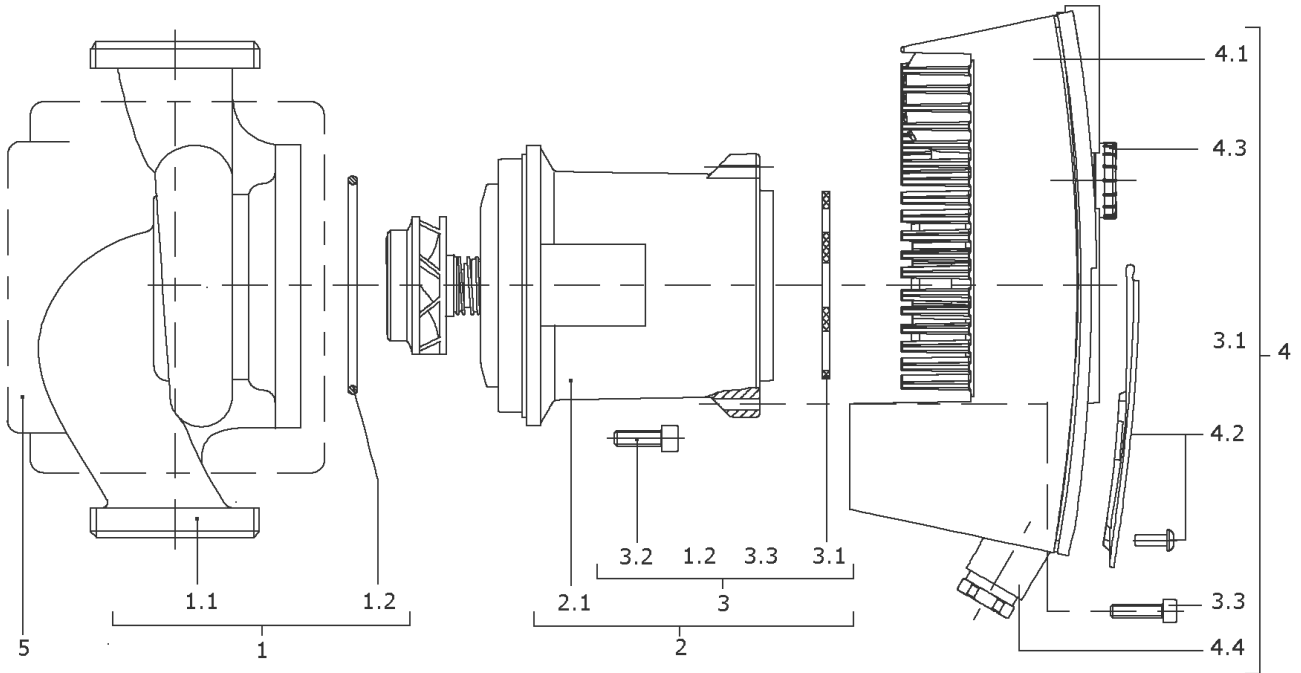

STRATOS 40/1-4 PN6/10 (2090453)

Item	Article no.	Description	Quantity
1	2051185	PUMP HOUSING STRATOS 40/1-4 KIT	1
1.1		> Pump housing I40/64/86x220 6/16 CPL.HVAC	1
1.2	2049131	> O-RING ID.69,44X3,53	1
2	2097965	MOTOR 2 STRATOS MG.23(40/1-4)CAN KIT	1
2.1		> MOTOR 2 23/120 E40/1-4 EN60335	1
3	2051193	> FIXING/GASKET-KIT STRATOS 23	1
1.2	2049131	>> O-RING ID.69,44X3,53	1
3.1	2051169	>> FLAT GASKET D.75X3	1
3.2	2010882	>> SCREW M6X18 ISO4762 (4 PIECES)	1
3.3		>> SCREW M4X16 ISO4762 8.8 ZN	1
4	2094449	MODULE STRATOS 40/1-4 SW5.01 KIT	1
3.1	2051169	> FLAT GASKET D.75X3	1
3.3		> SCREW M4X16 ISO4762 8.8 ZN	1
4.1		> Module Stratos 23 SW6.10	1
4.2	2051170	> MODULE COVER STRATOS MG.23 KIT	1
4.3	2037927	> ROTARY SWITCH BUTTON MODULE STRATOS D.29	1
4.4	2042947	> SCREW CONNECTION PG7 KIT	1
	2042952	>> GASKET PG7 PKG.	1
		>> PRESSURE SCREW 107/E PG7 DIN46255 BLACK	1
		>> PRESSURE RING 107/D PG7 DIN46320ST	1
		>> PROFILED GASKET PG7 D.6/11 DIN46320 5EP4	1
4.4	2042948	> SCREW CONNECTION PG9 KIT	1
	2042951	>> GASKET PG9 PKG.	1
		>> PRESSURE SCREW PG9 PLASTICS BLACK	1
		>> PRESSURE RING 107/D PG9 DIN46320ST	1
		>> PROFILED GASKET PG9 D.7/13,5 DIN46320	1
4.4	2042949	> SCREW CONNECTION PG13,5 KIT	1
	2042950	>> GASKET PG13,5 PKG.	1
		>> PRESSURE SCREW PG13,5DIN46320 PL.BLACK	1
		>> PRESSURE RING 107/D PG13,5DIN46320	1
		>> PROFILED GASKET PG13,5 F.KVSB GI	1
	2042953	> COVER IF STRATOS	1
5	2051194	INSULATION STRATOS MG.23(40/1-4)KIT	1
		> INSULATION STRATOS 40/1-4 MG.23 NT.	1