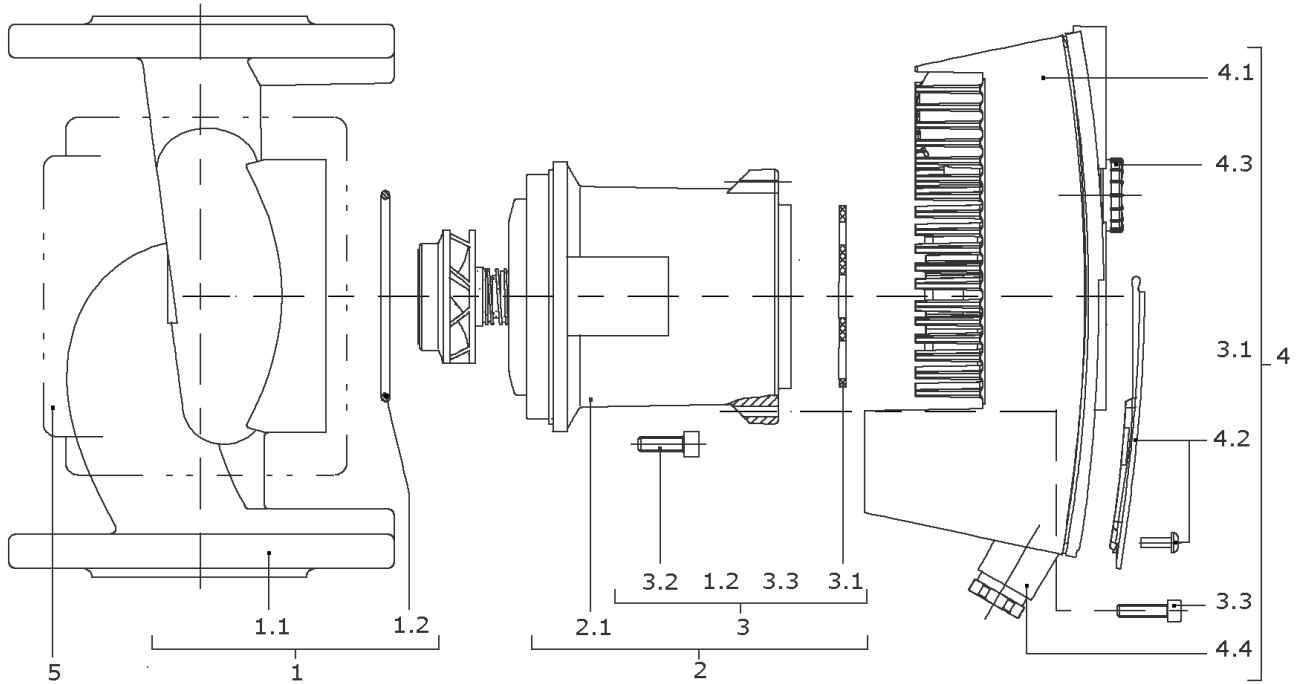

STRATOS 40/1-12 PN6/10 (2030580)

Item	Article no.	Description	Quantity
1	2042932	PUMP HOUSING STRATOS 40/1-12 PN6/10 KIT	1
1.1		> Pump housing I40/78/115x250 6/10 CPL.	1
1.2	2042935	> O-RING ID.88,49X3,53 EPDM 70SHORE	1
2		MOTOR 2 STRATOS MG.43(40/1-12)KIT	1
Note: no longer available / nicht mehr lieferbar / ne plus disponible			
2.1		> MOTOR 2 43/600 40/1-12 STRATOS	1
3	2046970	> FIXING/GASKET-KIT STRATOS 43	1
1.2	2042935	>> O-RING ID.88,49X3,53 EPDM 70SHORE	1
3.1	2042941	>> FLAT GASKET GR.43 D.92X3	1
3.2	2043006	>> SCREW M6X20 ISO4762 8.8 (4 PIECES)	1
3.3		>> SCREW M5X25 ISO4762 8.8 GEOMET	1
4	2042943	MODULE STRATOS 40/1-12 KIT	1
3.1	2042941	> FLAT GASKET GR.43 D.92X3	1
3.3		> SCREW M5X25 ISO4762 8.8 GEOMET	1
4.1		> MODULE GR.43 EN CPL.STRATOS	1
4.2	2042945	> MODULE COVER STRATOS MG.43 KIT	1
4.3	2037927	> ROTARY SWITCH BUTTON MODULE STRATOS D.29	1
4.4	2042947	> SCREW CONNECTION PG7 KIT	1
	2042952	>> GASKET PG7 PKG.	1
		>> PRESSURE SCREW 107/E PG7 DIN46255 BLACK	1
		>> PRESSURE RING 107/D PG7 DIN46320ST	1
		>> PROFILED GASKET PG7 D.6/11 DIN46320 5EP4	1
4.4	2042948	> SCREW CONNECTION PG9 KIT	1
	2042951	>> GASKET PG9 PKG.	1
		>> PRESSURE SCREW PG9 PLASTICS BLACK	1
		>> PRESSURE RING 107/D PG9 DIN46320ST	1
		>> PROFILED GASKET PG9 D.7/13,5 DIN46320	1
4.4	2042949	> SCREW CONNECTION PG13,5 KIT	1
	2042950	>> GASKET PG13,5 PKG.	1
		>> PRESSURE SCREW PG13,5DIN46320 PL.BLACK	1
		>> PRESSURE RING 107/D PG13,5DIN46320	1
		>> PROFILED GASKET PG13,5 F.KVSB GI	1
	2042953	> COVER IF STRATOS	1
5	2051210	INSOLATION STRATOS MG.43(40/1-12)KIT	1