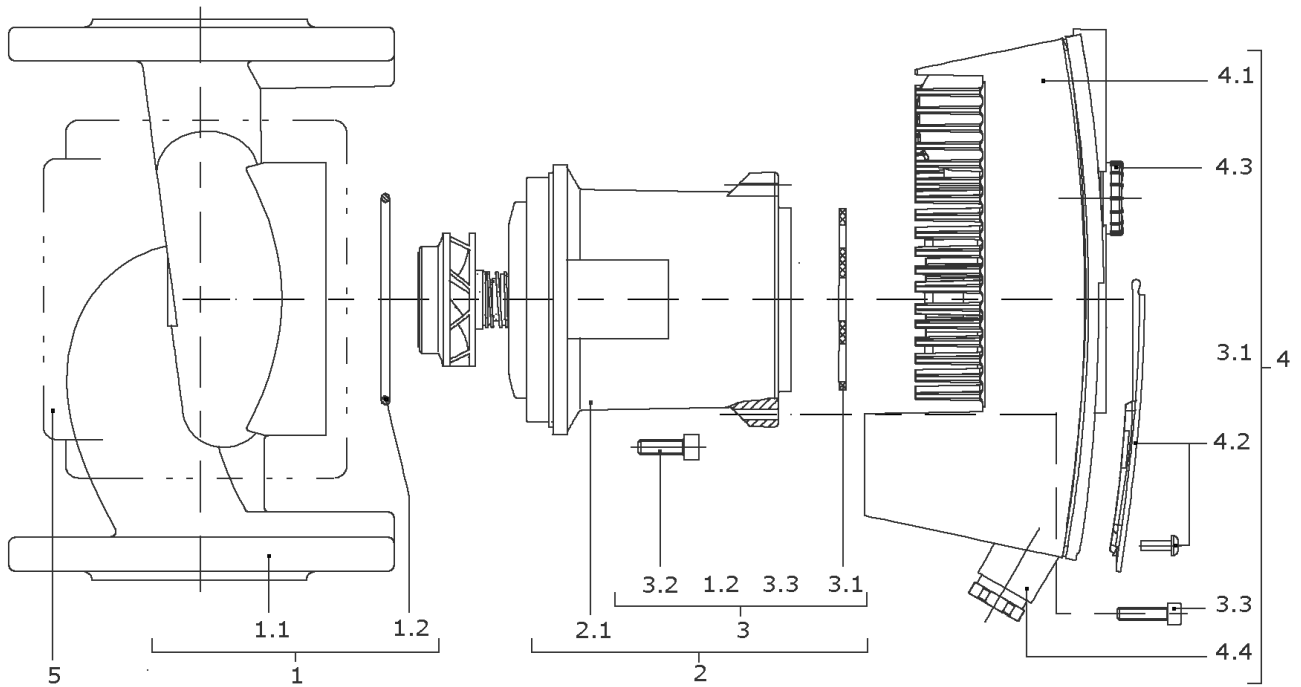

STRATOS 32/1-12 PN6/10 (2090452)

Item	Article no.	Description	Quantity
1	2040128	PUMP HOUSING STRATOS 32/1-12 PN6/10 KIT	1
1.1		> Pump housing I32/64/96X220 6/10 CPL.HVAC	1
1.2	2037914	> O-RING ID.75,79X3,53 EPDM 70SHORE	1
2	2097964	MOTOR 2 STRATOS MG.33(32/1-12)CAN KIT	1
2.1		> MOTOR 2 33/200 E32/1-12 STRATOS EN60335	1
3	2046969	> FIXING/GASKET-KIT STRATOS 33	1
1.2	2037914	>> O-RING ID.75,79X3,53 EPDM 70SHORE	1
3.1	2037930	>> FLAT GASKET D.78X3 VP.	1
3.2	2010882	>> SCREW M6X18 ISO4762 (4 PIECES)	1
3.3		>> SCREW M5X20 ISO4762 8.8 GEOMET	1
4	2094448	MODULE STRATOS 32/1-12 SW5.01 KIT	1
3.1	2037930	> FLAT GASKET D.78X3 VP.	1
3.3		> SCREW M5X20 ISO4762 8.8 GEOMET	1
4.1		> Module Stratos 33 SW6.22	1
4.2	2037921	> MODULE COVER STRATOS MG.33 KIT	1
4.3	2037927	> ROTARY SWITCH BUTTON MODULE STRATOS D.29	1
4.4	2042947	> SCREW CONNECTION PG7 KIT	1
	2042952	>> GASKET PG7 PKG.	1
		>> PRESSURE SCREW 107/E PG7 DIN46255 BLACK	1
		>> PRESSURE RING 107/D PG7 DIN46320ST	1
		>> PROFILED GASKET PG7 D.6/11 DIN46320 5EP4	1
4.4	2042948	> SCREW CONNECTION PG9 KIT	1
	2042951	>> GASKET PG9 PKG.	1
		>> PRESSURE SCREW PG9 PLASTICS BLACK	1
		>> PRESSURE RING 107/D PG9 DIN46320ST	1
		>> PROFILED GASKET PG9 D.7/13,5 DIN46320	1
4.4	2042949	> SCREW CONNECTION PG13,5 KIT	1
	2042950	>> GASKET PG13,5 PKG.	1
		>> PRESSURE SCREW PG13,5DIN46320 PL.BLACK	1
		>> PRESSURE RING 107/D PG13,5DIN46320	1
		>> PROFILED GASKET PG13,5 F.KVSB GI	1
	2042953	> COVER IF STRATOS	1
5	2037925	INSOLATION STRATOS MG.33 KIT	1
		> INSULATION STRATOS 40/1-8 MG.33 NT.	1