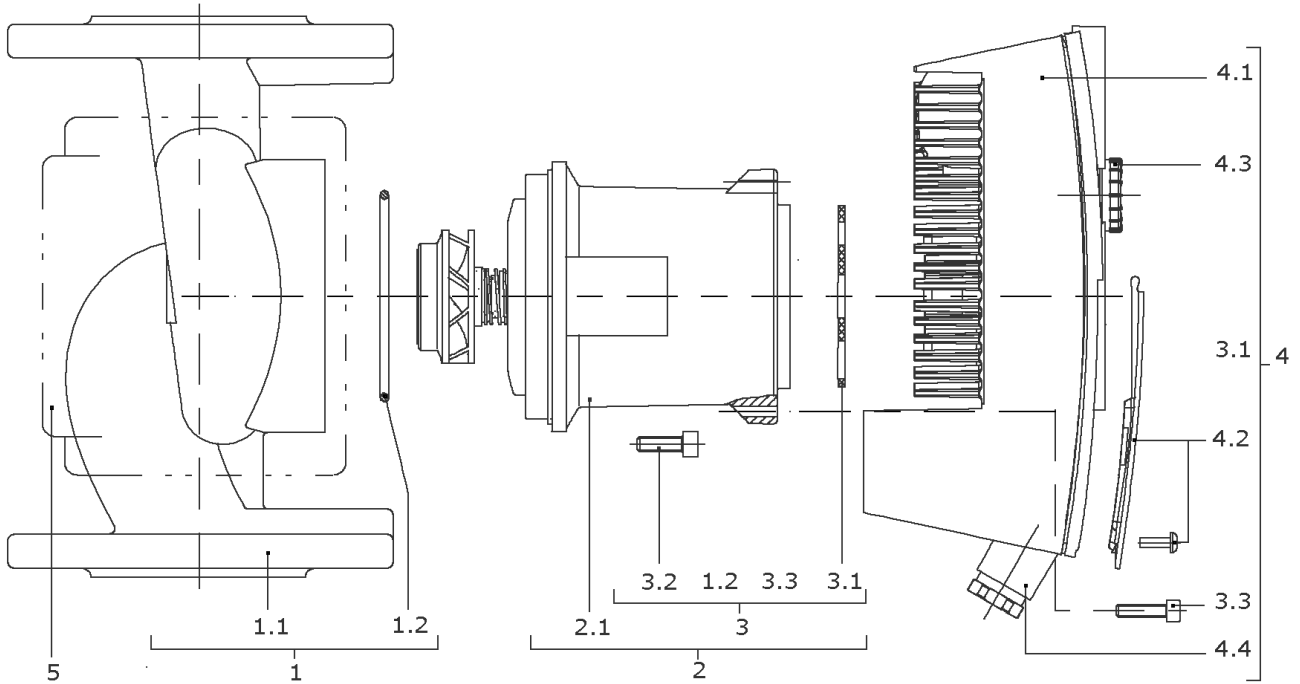

Stratos 50/1-6 PN6/10 (2146340)

Item	Article no.	Description	Quantity
1	2150939	Pump housing I50/62/96X240 6/10 KIT	1
1.1		> Pump housing I50/62/96X240 6/10 CPL.HVAC	1
1.2	2037914	> O-RING ID.75,79X3,53 EPDM 70SHORE	1
2	2153123	Motor 2 STRATOS MG.33(50/1-6)KIT	1
2.1		> MOTOR 2 33/200 E40-50/1-8STRATOS EN60335	1
3	2046969	> FIXING/GASKET-KIT STRATOS 33	1
1.2	2037914	>> O-RING ID.75,79X3,53 EPDM 70SHORE	1
3.1	2037930	>> FLAT GASKET D.78X3 VP.	1
3.2	2010882	>> SCREW M6X18 ISO4762 (4 PIECES)	1
3.3		>> SCREW M5X20 ISO4762 8.8 GEOMET	1
4	2153125	Module STRATOS 50/1-6 KIT	1
3.1	2037930	> FLAT GASKET D.78X3 VP.	1
3.3		> SCREW M5X20 ISO4762 8.8 GEOMET	1
4.1		> Module Stratos 33 SW6.22	1
4.2	2037921	> MODULE COVER STRATOS MG.33 KIT	1
4.3	2037927	> ROTARY SWITCH BUTTON MODULE STRATOS D.29	1
4.4	2042947	> SCREW CONNECTION PG7 KIT	1
	2042952	>> GASKET PG7 PKG.	1
		>> PRESSURE SCREW 107/E PG7 DIN46255 BLACK	1
		>> PRESSURE RING 107/D PG7 DIN46320ST	1
		>> PROFILED GASKET PG7 D.6/11 DIN46320 5EP4	1
4.4	2042948	> SCREW CONNECTION PG9 KIT	1
	2042951	>> GASKET PG9 PKG.	1
		>> PRESSURE SCREW PG9 PLASTICS BLACK	1
		>> PRESSURE RING 107/D PG9 DIN46320ST	1
		>> PROFILED GASKET PG9 D.7/13,5 DIN46320	1
4.4	2042949	> SCREW CONNECTION PG13,5 KIT	1
	2042950	>> GASKET PG13,5 PKG.	1
		>> PRESSURE SCREW PG13,5DIN46320 PL.BLACK	1
		>> PRESSURE RING 107/D PG13,5DIN46320	1
		>> PROFILED GASKET PG13,5 F.KVSB GI	1
	2042953	> COVER IF STRATOS	1
5	2037926	INSOLATION STRATOS MG.33(50/1-8)KIT	1
		> INSULATION STRATOS 50/1-8 MG.33 NT.	1