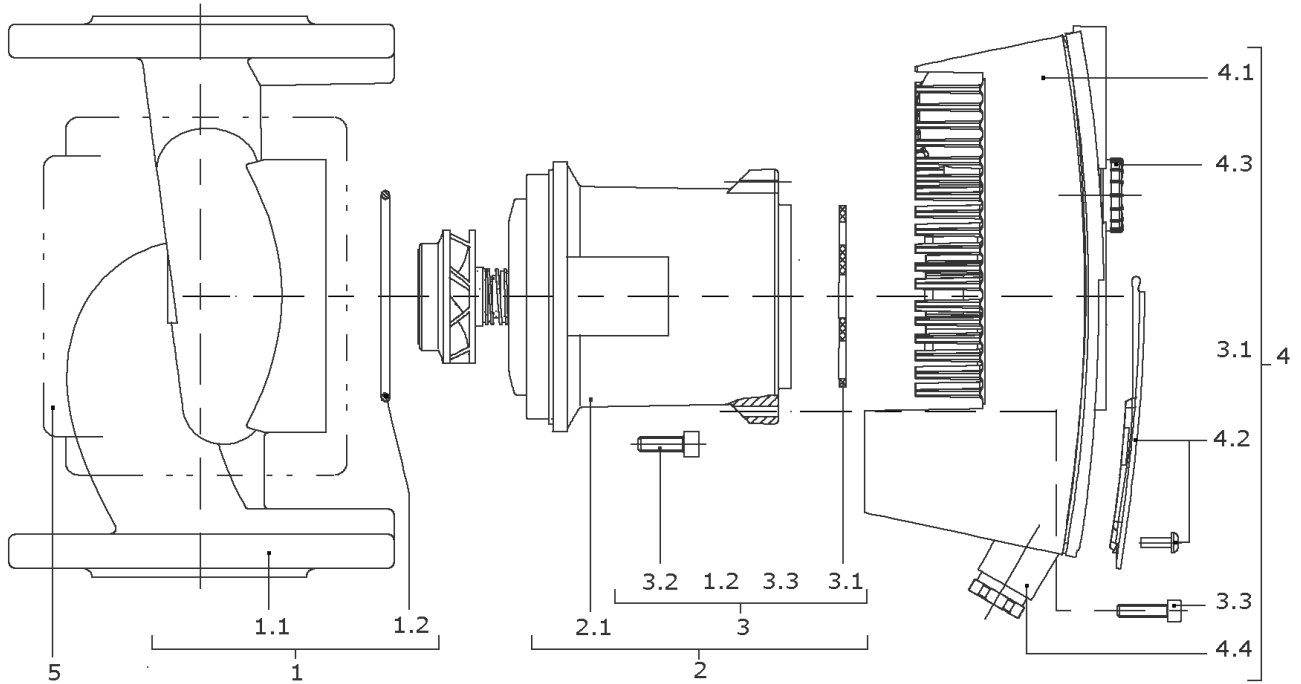

STRATOS 50/1-9 PN6/10 (2030600)

Item	Article no.	Description	Quantity
1	2042933	PUMP HOUSING STRATOS 50/1-9 PN6/10 KIT	1
1.1		> Pump housing I50/62/115x280 6/10 CPL.	1
1.2	2042935	> O-RING ID.88,49X3,53 EPDM 70SHORE	1
2		MOTOR 2 STRATOS MG.43(50/1-9)KIT	1
Note: no longer available / nicht mehr lieferbar / ne plus disponible			
2.1		> MOTOR 2 43/600 50/1-9,50/1-12 STRATOS	1
3	2046970	> FIXING/GASKET-KIT STRATOS 43	1
1.2	2042935	>> O-RING ID.88,49X3,53 EPDM 70SHORE	1
3.1	2042941	>> FLAT GASKET GR.43 D.92X3	1
3.2	2043006	>> SCREW M6X20 ISO4762 8.8 (4 PIECES)	1
3.3		>> SCREW M5X25 ISO4762 8.8 GEOMET	1
4	2042944	MODULE STRATOS 50/1-9 KIT	1
3.1	2042941	> FLAT GASKET GR.43 D.92X3	1
3.3		> SCREW M5X25 ISO4762 8.8 GEOMET	1
4.1		> MODULE GR.43 EN CPL.STRATOS	1
4.2	2042945	> MODULE COVER STRATOS MG.43 KIT	1
4.3	2037927	> ROTARY SWITCH BUTTON MODULE STRATOS D.29	1
4.4	2042947	> SCREW CONNECTION PG7 KIT	1
	2042952	>> GASKET PG7 PKG.	1
		>> PRESSURE SCREW 107/E PG7 DIN46255 BLACK	1
		>> PRESSURE RING 107/D PG7 DIN46320ST	1
		>> PROFILED GASKET PG7 D.6/11 DIN46320 5EP4	1
4.4	2042948	> SCREW CONNECTION PG9 KIT	1
	2042951	>> GASKET PG9 PKG.	1
		>> PRESSURE SCREW PG9 PLASTICS BLACK	1
		>> PRESSURE RING 107/D PG9 DIN46320ST	1
		>> PROFILED GASKET PG9 D.7/13,5 DIN46320	1
4.4	2042949	> SCREW CONNECTION PG13,5 KIT	1
	2042950	>> GASKET PG13,5 PKG.	1
		>> PRESSURE SCREW PG13,5DIN46320 PL.BLACK	1
		>> PRESSURE RING 107/D PG13,5DIN46320	1
		>> PROFILED GASKET PG13,5 F.KVSB GI	1
	2042953	> COVER IF STRATOS	1
5	2042946	INSOLATION STRATOS MG.43 KIT	1