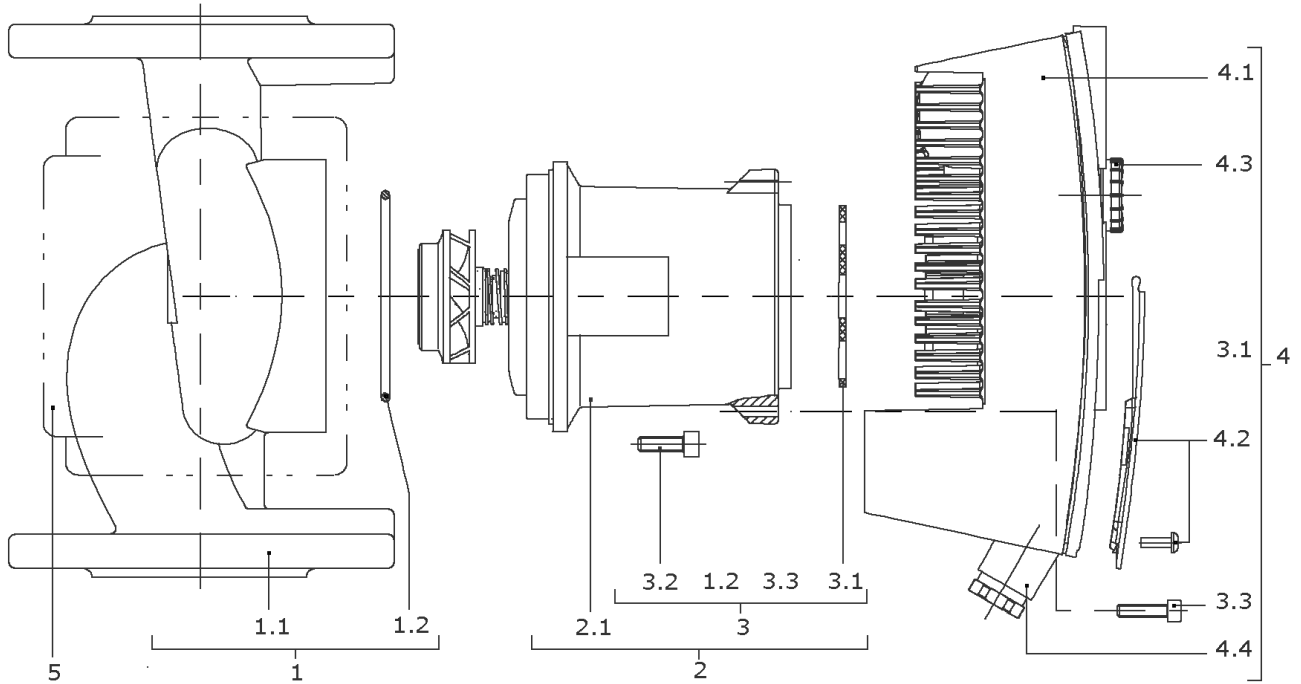

Stratos 40/1-16 PN6/10 (2131666)

Item	Article no.	Description	Quantity
1	2135825	Pump housing 40/1-16 PN6/10 KIT	1
1.1		> Pump housing I40/100/150x250 6/10 CPL.	1
1.2	2058018	> O-Ring ID.123,42X3,53 EPDM VP.	1
2	2139196	MOTOR 2 STRATOS MG.53(40/1-16)CAN SET	1
2.1		> MOTOR 2 GR.53/800 Stratos 40/1-16	1
3	2058021	> FIXING/GASKET-KIT STRATOS 53/63	1
1.2	2058018	>> O-Ring ID.123,42X3,53 EPDM VP.	1
3.1	2057987	>> FLAT GASKET GR.53/63D.125X3 VP.	1
3.2	2058022	>> SCREW M10X30 ISO4762 8.8 (4 PIECES)	1
3.3		>> SCREW M5X25 ISO4762 8.8 GEOMET	1
4	2145403	Module STRATOS 40/1-16 KIT	1
3.1	2057987	> FLAT GASKET GR.53/63D.125X3 VP.	1
3.3		> SCREW M5X25 ISO4762 8.8 GEOMET	1
4.1		> Module Stratos 53 SW6.12 VDE	1
4.2	2057988	> MODULE COVER STRATOS MG.53/63 KIT	1
4.3	2037927	> ROTARY SWITCH BUTTON MODULE STRATOS D.29	1
4.4	2042947	> SCREW CONNECTION PG7 KIT	1
	2042952	>> GASKET PG7 PKG.	1
		>> PRESSURE SCREW 107/E PG7 DIN46255 BLACK	1
		>> PRESSURE RING 107/D PG7 DIN46320ST	1
		>> PROFILED GASKET PG7 D.6/11 DIN46320 5EP4	1
4.4	2042948	> SCREW CONNECTION PG9 KIT	1
	2042951	>> GASKET PG9 PKG.	1
		>> PRESSURE SCREW PG9 PLASTICS BLACK	1
		>> PRESSURE RING 107/D PG9 DIN46320ST	1
		>> PROFILED GASKET PG9 D.7/13,5 DIN46320	1
4.4	2042949	> SCREW CONNECTION PG13,5 KIT	1
	2042950	>> GASKET PG13,5 PKG.	1
		>> PRESSURE SCREW PG13,5DIN46320 PL.BLACK	1
		>> PRESSURE RING 107/D PG13,5DIN46320	1
		>> PROFILED GASKET PG13,5 F.KVSB GI	1
	2042953	> COVER IF STRATOS	1
5	2144055	Insolation STRATOS MG.53(40/1-16)KIT	1