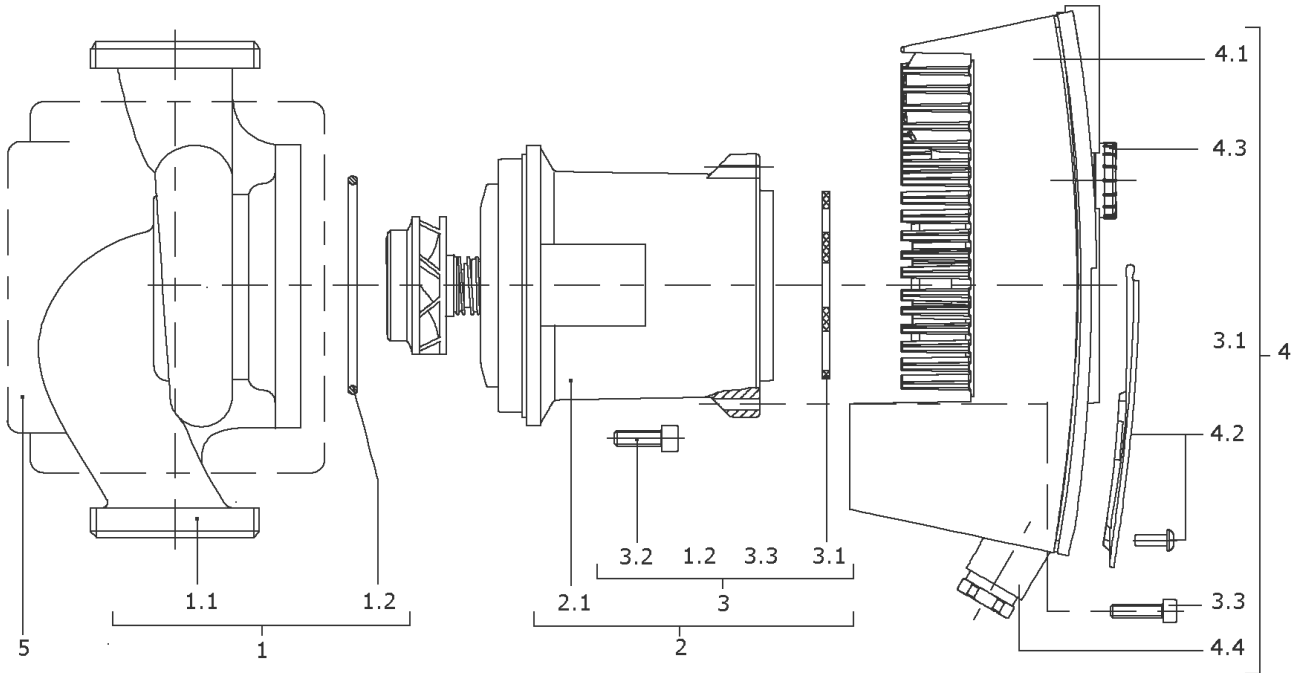

STRATOS 30/1-12 PN10 (2030540)

Item	Article no.	Description	Quantity
1	2037911	PUMP HOUSING/INSOL.STRATOS 30/1-12 KIT	1
1.1		> PUMP HOUSING E30/1-12 PN6/10 CPL.	1
1.2	2037914	> O-RING ID.75,79X3,53 EPDM 70SHORE	1
5		> Insulation Stratos/Phoenix 25(30)/1-12	1
		> Bracket f.insolation (4 Pieces)	1
2		MOTOR 2 STRATOS MG.33(30/1-12)KIT	1
Note: no longer available / nicht mehr lieferbar / ne plus disponible			
2.1		> MOTOR 2 33/200 E30/1-12 STRATOS	1
3	2046969	> FIXING/GASKET-KIT STRATOS 33	1
1.2	2037914	>> O-RING ID.75,79X3,53 EPDM 70SHORE	1
3.1	2037930	>> FLAT GASKET D.78X3 VP.	1
3.2	2010882	>> SCREW M6X18 ISO4762 (4 PIECES)	1
3.3		>> SCREW M5X20 ISO4762 8.8 GEOMET	1
4	2037918	MODULE STRATOS 30/1-12 KIT	1
3.1	2037930	> FLAT GASKET D.78X3 VP.	1
3.3		> SCREW M5X20 ISO4762 8.8 GEOMET	1
4.1		> MODULE GR.33 LC no.label 5pol.CPL.	1
4.2	2037921	> MODULE COVER STRATOS MG.33 KIT	1
4.3	2037927	> ROTARY SWITCH BUTTON MODULE STRATOS D.29	1
4.4	2042947	> SCREW CONNECTION PG7 KIT	1
	2042952	>> GASKET PG7 PKG.	1
		>> PRESSURE SCREW 107/E PG7 DIN46255 BLACK	1
		>> PRESSURE RING 107/D PG7 DIN46320ST	1
		>> PROFILED GASKET PG7 D.6/11 DIN46320 5EP4	1
4.4	2042948	> SCREW CONNECTION PG9 KIT	1
	2042951	>> GASKET PG9 PKG.	1
		>> PRESSURE SCREW PG9 PLASTICS BLACK	1
		>> PRESSURE RING 107/D PG9 DIN46320ST	1
		>> PROFILED GASKET PG9 D.7/13,5 DIN46320	1
4.4	2042949	> SCREW CONNECTION PG13,5 KIT	1
	2042950	>> GASKET PG13,5 PKG.	1
		>> PRESSURE SCREW PG13,5DIN46320 PL.BLACK	1
		>> PRESSURE RING 107/D PG13,5DIN46320	1
		>> PROFILED GASKET PG13,5 F.KVSB GI	1