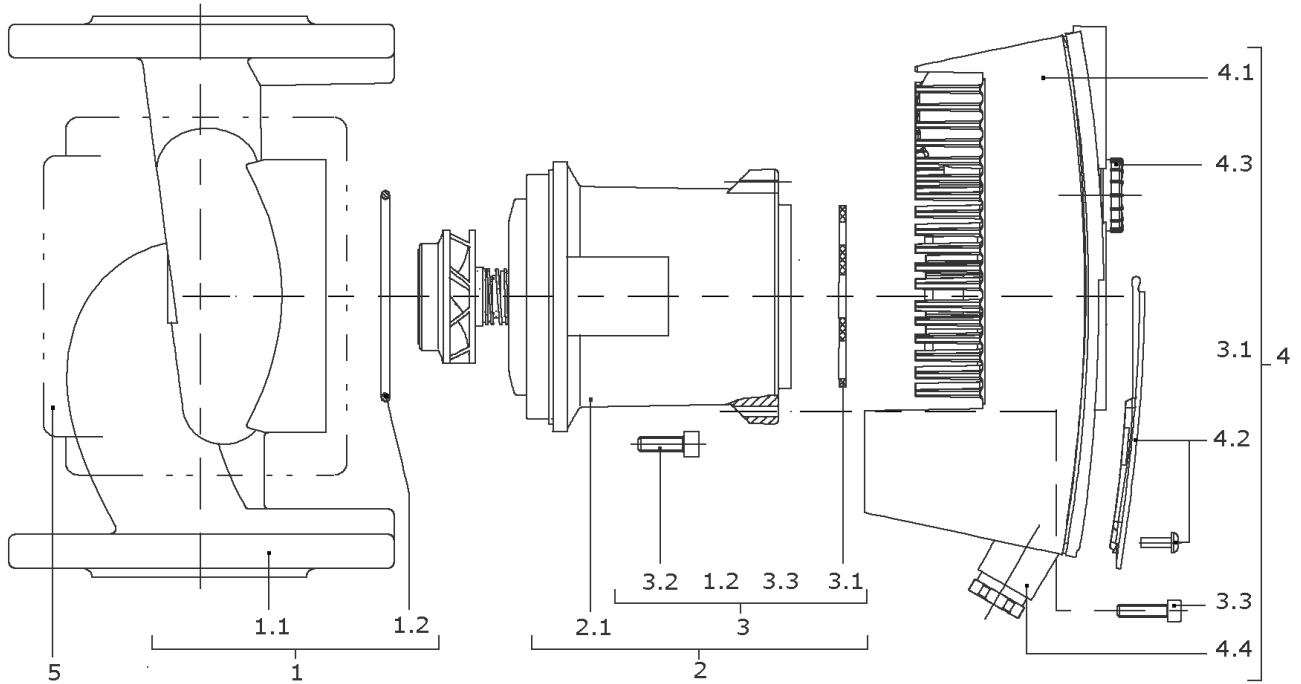

STRATOS 100/1-12 PN10 (2150595)

Item	Article no.	Description	Quantity
1	2058014	PUMP HOUSING STRATOS 100/1-12 PN10 KIT	1
1.1		> PUMP HOUSING I100/110/150X360 10 CPL.	1
1.2	2058018	> O-Ring ID.123,42X3,53 EPDM VP.	1
2	2153188	Motor 2 Stratos MG.63 (80/100 1-12)KIT	1
2.1		> Motor 2 63 80(100)/1-12(6)Stratos	1
3	2058021	> FIXING/GASKET-KIT STRATOS 53/63	1
1.2	2058018	>> O-Ring ID.123,42X3,53 EPDM VP.	1
3.1	2057987	>> FLAT GASKET GR.53/63D.125X3 VP.	1
3.2	2058022	>> SCREW M10X30 ISO4762 8.8 (4 PIECES)	1
3.3		>> SCREW M5X25 ISO4762 8.8 GEOMET	1
4	2094458	MODULE STRATOS 100/1-12 SW5.01 KIT	1
3.1	2057987	> FLAT GASKET GR.53/63D.125X3 VP.	1
3.3		> SCREW M5X25 ISO4762 8.8 GEOMET	1
4.1		> Module Stratos 63 SW6.12 VDE	1
4.2	2057988	> MODULE COVER STRATOS MG.53/63 KIT	1
4.3	2037927	> ROTARY SWITCH BUTTON MODULE STRATOS D.29	1
4.4	2042947	> SCREW CONNECTION PG7 KIT	1
	2042952	>> GASKET PG7 PKG.	1
		>> PRESSURE SCREW 107/E PG7 DIN46255 BLACK	1
		>> PRESSURE RING 107/D PG7 DIN46320ST	1
		>> PROFILED GASKET PG7 D.6/11 DIN46320 5EP4	1
4.4	2042948	> SCREW CONNECTION PG9 KIT	1
	2042951	>> GASKET PG9 PKG.	1
		>> PRESSURE SCREW PG9 PLASTICS BLACK	1
		>> PRESSURE RING 107/D PG9 DIN46320ST	1
		>> PROFILED GASKET PG9 D.7/13,5 DIN46320	1
4.4	2042949	> SCREW CONNECTION PG13,5 KIT	1
	2042950	>> GASKET PG13,5 PKG.	1
		>> PRESSURE SCREW PG13,5DIN46320 PL.BLACK	1
		>> PRESSURE RING 107/D PG13,5DIN46320	1
		>> PROFILED GASKET PG13,5 F.KVSB GI	1
	2042953	> COVER IF STRATOS	1
5	2058025	INSOLATION STRATOS MG.63(100/1-12)KIT	1
		> INSULATION STRATOS 100/1-12 GR.63 KPL.	1