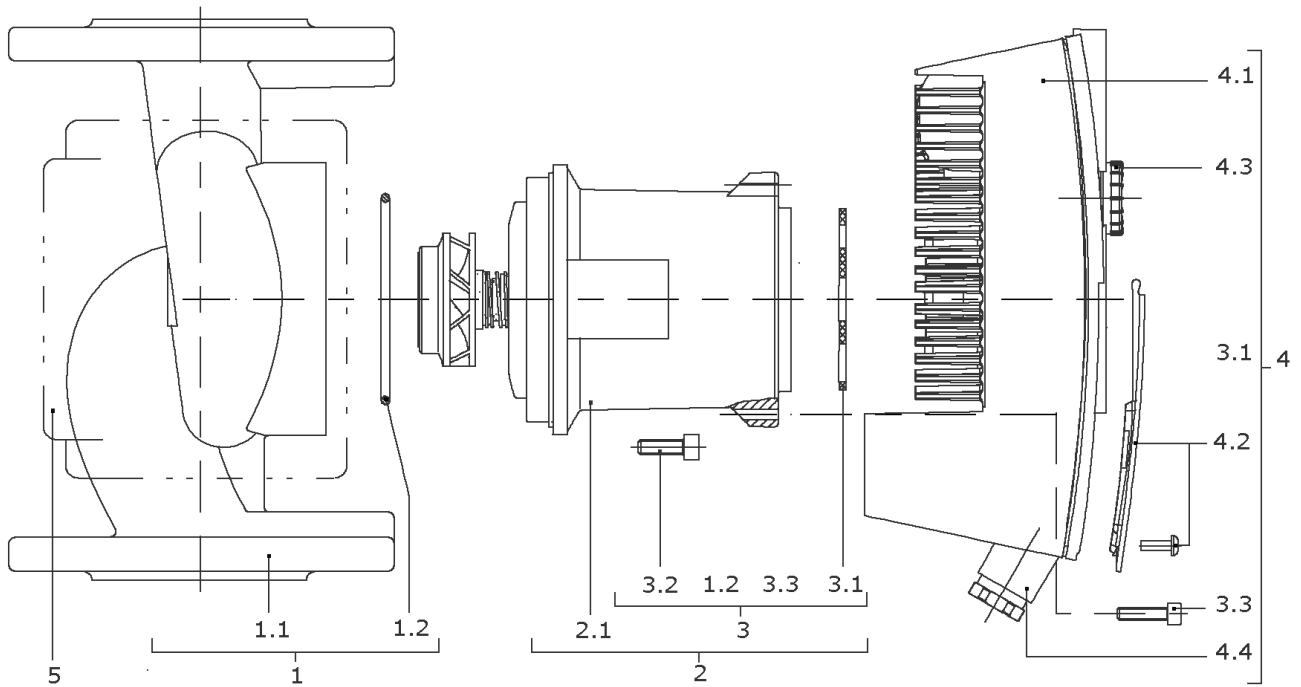

STRATOS 50/1-8 PN6/10 (2090456)

Item	Article no.	Description	Quantity
1	2150939	Pump housing I50/62/96X240 6/10 KIT	1
1.1		> Pump housing I50/62/96X240 6/10 CPL.HVAC	1
1.2	2037914	> O-RING ID.75,79X3,53 EPDM 70SHORE	1
2	2097966	MOTOR 2 STRATOS MG.33(40/50/1-8)CAN KIT	1
2.1		> MOTOR 2 33/200 E40-50/1-8STRATOS EN60335	1
3	2046969	> FIXING/GASKET-KIT STRATOS 33	1
1.2	2037914	>> O-RING ID.75,79X3,53 EPDM 70SHORE	1
3.1	2037930	>> FLAT GASKET D.78X3 VP.	1
3.2	2010882	>> SCREW M6X18 ISO4762 (4 PIECES)	1
3.3		>> SCREW M5X20 ISO4762 8.8 GEOMET	1
4	2094452	MODULE STRATOS 50/1-8 SW5.01 KIT	1
3.1	2037930	> FLAT GASKET D.78X3 VP.	1
3.3		> SCREW M5X20 ISO4762 8.8 GEOMET	1
4.1		> Module Stratos 33 SW6.22	1
4.2	2037921	> MODULE COVER STRATOS MG.33 KIT	1
4.3	2037927	> ROTARY SWITCH BUTTON MODULE STRATOS D.29	1
4.4	2042947	> SCREW CONNECTION PG7 KIT	1
	2042952	>> GASKET PG7 PKG.	1
		>> PRESSURE SCREW 107/E PG7 DIN46255 BLACK	1
		>> PRESSURE RING 107/D PG7 DIN46320ST	1
		>> PROFILED GASKET PG7 D.6/11 DIN46320 5EP4	1
4.4	2042948	> SCREW CONNECTION PG9 KIT	1
	2042951	>> GASKET PG9 PKG.	1
		>> PRESSURE SCREW PG9 PLASTICS BLACK	1
		>> PRESSURE RING 107/D PG9 DIN46320ST	1
		>> PROFILED GASKET PG9 D.7/13,5 DIN46320	1
4.4	2042949	> SCREW CONNECTION PG13,5 KIT	1
	2042950	>> GASKET PG13,5 PKG.	1
		>> PRESSURE SCREW PG13,5DIN46320 PL.BLACK	1
		>> PRESSURE RING 107/D PG13,5DIN46320	1
		>> PROFILED GASKET PG13,5 F.KVSB GI	1
	2042953	> COVER IF STRATOS	1
5	2037926	INSOLATION STRATOS MG.33(50/1-8)KIT	1
		> INSULATION STRATOS 50/1-8 MG.33 NT.	1