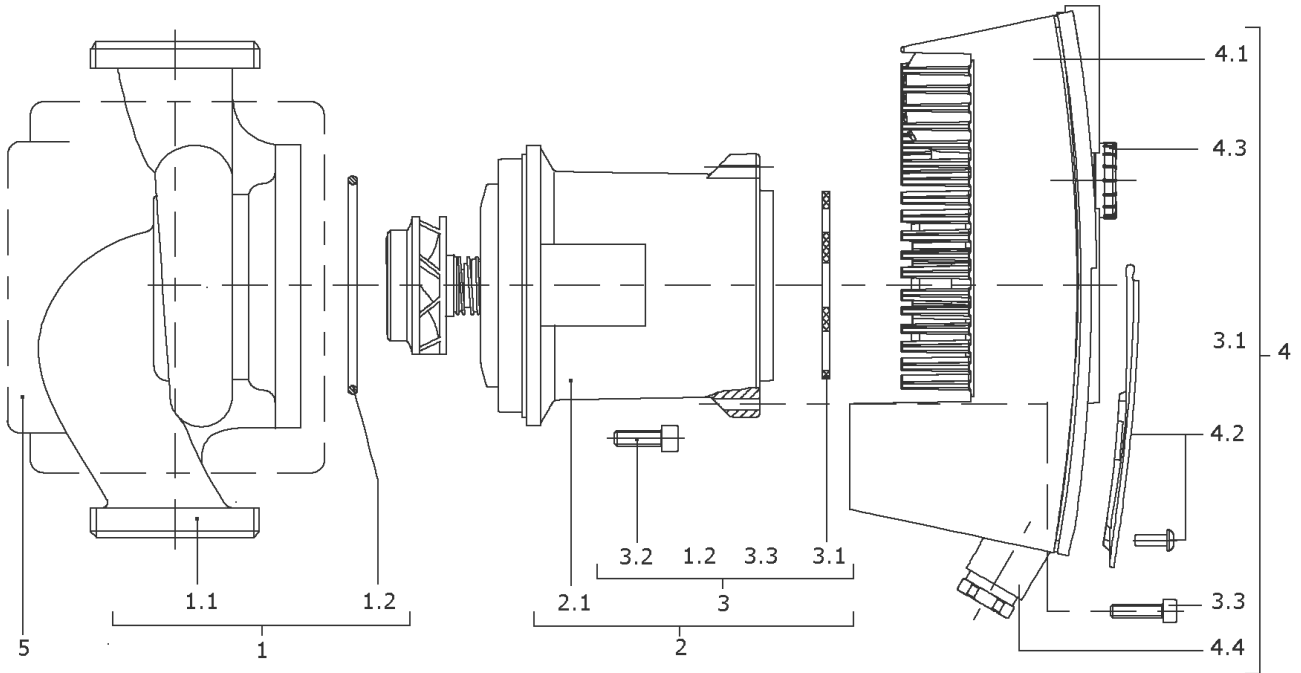

STRATOS 25/1-6 PN6/10 (2090447)

Item	Article no.	Description	Quantity
1	2150873	Pump housing I25/66 G1 1/2 HVAC KIT	1
1.1		> Pump housing I25/66/86x180 G1 1/2 CPL.	1
1.2	2049131	> O-RING ID.69,44X3,53	1
2	2097961	MOTOR 2 STRATOS MG.23(25/30/1-6)CAN KIT	1
2.1		> MOTOR 2 23/120 STRATOS EN60335	1
3	2051193	> FIXING/GASKET-KIT STRATOS 23	1
1.2	2049131	>> O-RING ID.69,44X3,53	1
3.1	2051169	>> FLAT GASKET D.75X3	1
3.2	2010882	>> SCREW M6X18 ISO4762 (4 PIECES)	1
3.3		>> SCREW M4X16 ISO4762 8.8 ZN	1
4	2094443	MODULE STRATOS 25/1-6 SW5.01 KIT	1
3.1	2051169	> FLAT GASKET D.75X3	1
3.3		> SCREW M4X16 ISO4762 8.8 ZN	1
4.1		> Module Stratos 23 SW6.10	1
4.2	2051170	> MODULE COVER STRATOS MG.23 KIT	1
4.3	2037927	> ROTARY SWITCH BUTTON MODULE STRATOS D.29	1
4.4	2042947	> SCREW CONNECTION PG7 KIT	1
	2042952	>> GASKET PG7 PKG.	1
		>> PRESSURE SCREW 107/E PG7 DIN46255 BLACK	1
		>> PRESSURE RING 107/D PG7 DIN46320ST	1
		>> PROFILED GASKET PG7 D.6/11 DIN46320 5EP4	1
4.4	2042948	> SCREW CONNECTION PG9 KIT	1
	2042951	>> GASKET PG9 PKG.	1
		>> PRESSURE SCREW PG9 PLASTICS BLACK	1
		>> PRESSURE RING 107/D PG9 DIN46320ST	1
		>> PROFILED GASKET PG9 D.7/13,5 DIN46320	1
4.4	2042949	> SCREW CONNECTION PG13,5 KIT	1
	2042950	>> GASKET PG13,5 PKG.	1
		>> PRESSURE SCREW PG13,5DIN46320 PL.BLACK	1
		>> PRESSURE RING 107/D PG13,5DIN46320	1
		>> PROFILED GASKET PG13,5 F.KVSB GI	1
	2042953	> COVER IF STRATOS	1
5	2051172	INSOLATION STRATOS MG.23 KIT	1
		> INSULATION STRATOS 25/30/1-8 MG.23 NT.	1