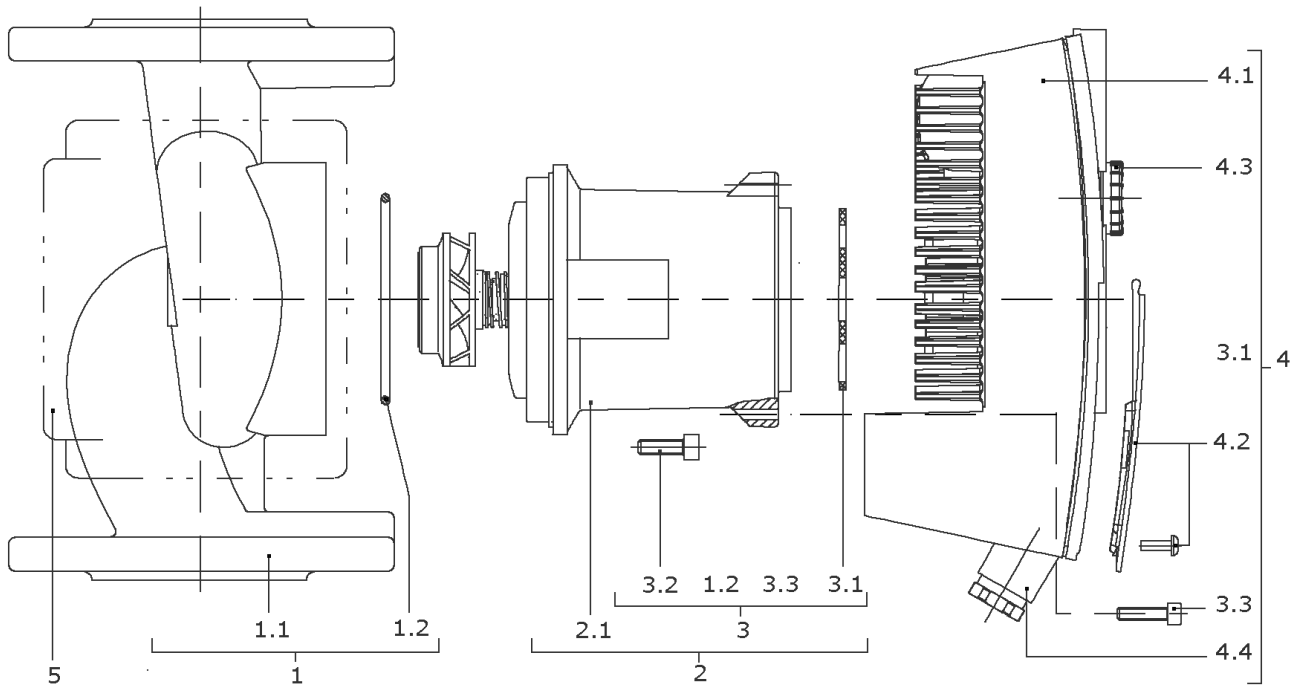

STRATOS 65/1-12 PN6/10 (2163267)

Item	Article no.	Description	Quantity
1	2140497	Pump housing I65/102/150x340 6/10 KIT	1
1.1		> Pump housing I65/102/150x340 6/10 CPL.	1
1.2	2058018	> O-Ring ID.123,42X3,53 EPDM VP.	1
2	2163919	Motor 2 Stratos MG.53(65/1-12)KIT	1
2.1		> Motor 2 GR.53 65/1-12 Stratos	1
3	2058021	> FIXING/GASKET-KIT STRATOS 53/63	1
1.2	2058018	>> O-Ring ID.123,42X3,53 EPDM VP.	1
3.1	2057987	>> FLAT GASKET GR.53/63D.125X3 VP.	1
3.2	2058022	>> SCREW M10X30 ISO4762 8.8 (4 PIECES)	1
3.3		>> SCREW M5X25 ISO4762 8.8 GEOMET	1
4	2163921	Module Stratos 65/1-12 SW6.12 KIT	1
3.1	2057987	> FLAT GASKET GR.53/63D.125X3 VP.	1
3.3		> SCREW M5X25 ISO4762 8.8 GEOMET	1
4.1		> Module Stratos 53 SW6.12 VDE	1
4.2	2057988	> MODULE COVER STRATOS MG.53/63 KIT	1
4.3	2037927	> ROTARY SWITCH BUTTON MODULE STRATOS D.29	1
4.4	2042947	> SCREW CONNECTION PG7 KIT	1
	2042952	>> GASKET PG7 PKG.	1
		>> PRESSURE SCREW 107/E PG7 DIN46255 BLACK	1
		>> PRESSURE RING 107/D PG7 DIN46320ST	1
		>> PROFILED GASKET PG7 D.6/11 DIN46320 5EP4	1
4.4	2042948	> SCREW CONNECTION PG9 KIT	1
	2042951	>> GASKET PG9 PKG.	1
		>> PRESSURE SCREW PG9 PLASTICS BLACK	1
		>> PRESSURE RING 107/D PG9 DIN46320ST	1
		>> PROFILED GASKET PG9 D.7/13,5 DIN46320	1
4.4	2042949	> SCREW CONNECTION PG13,5 KIT	1
	2042950	>> GASKET PG13,5 PKG.	1
		>> PRESSURE SCREW PG13,5DIN46320 PL.BLACK	1
		>> PRESSURE RING 107/D PG13,5DIN46320	1
		>> PROFILED GASKET PG13,5 F.KVSB GI	1
	2042953	> COVER IF STRATOS	1
5	2153139	Insulation STRATOS MG.63(65/1-16)KIT	1
		> Insulation Stratos 65/1-16	1