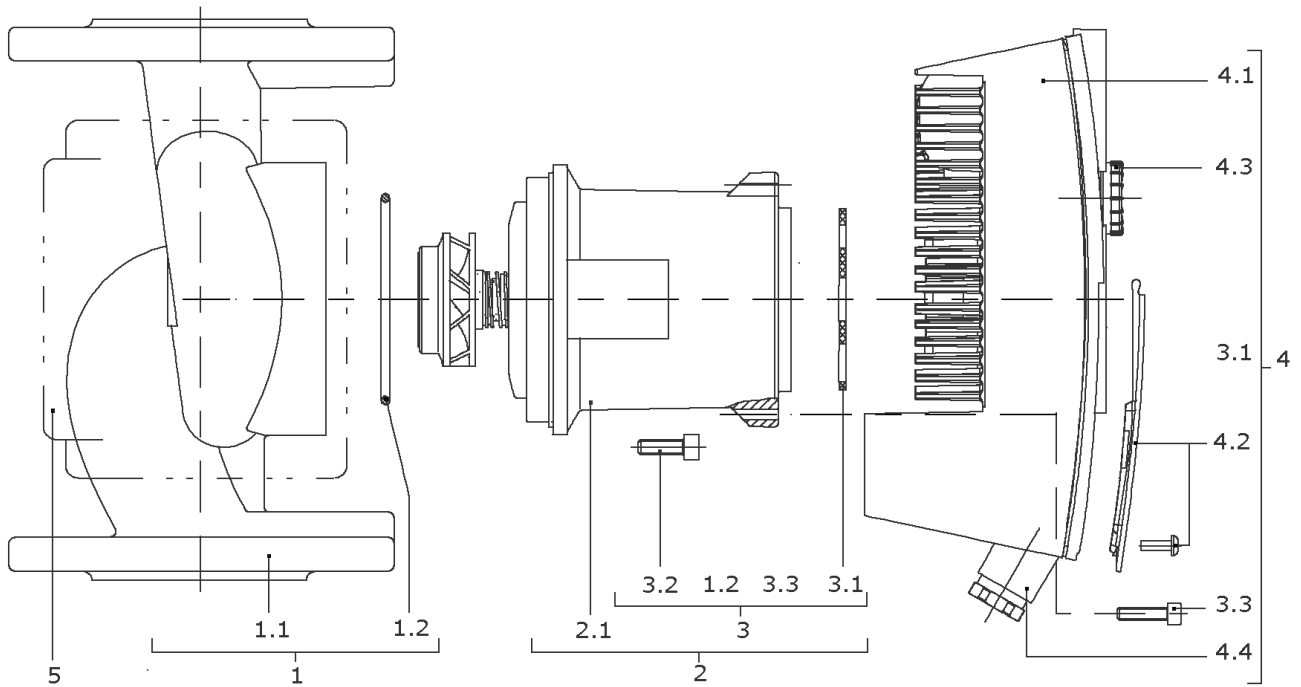

STRATOS 32/1-10 PN6/10 (2103617)

Item	Article no.	Description	Quantity
1	2107627	PUMP HOUSING STRATOS 32/1-10 HVAC KIT	1
1.1		> Pump housing I32/66/86x220 6/10 CPL.	1
1.2	2049131	> O-RING ID.69,44X3,53	1
2	2107648	MO.2 STRATOS MG.23(32/40/50/1-10)CAN KIT	1
2.1		> MOTOR 2 23/110 E25/1-10 EXTENDED PPO	1
3	2051193	> FIXING/GASKET-KIT STRATOS 23	1
1.2	2049131	>> O-RING ID.69,44X3,53	1
3.1	2051169	>> FLAT GASKET D.75X3	1
3.2	2010882	>> SCREW M6X18 ISO4762 (4 PIECES)	1
3.3		>> SCREW M4X16 ISO4762 8.8 ZN	1
4	2107640	MODULE STRATOS 32/1-10 KIT	1
3.1	2051169	> FLAT GASKET D.75X3	1
3.3		> SCREW M4X16 ISO4762 8.8 ZN	1
4.1		> Module Stratos 23 ext.SW6.10	1
4.2	2051170	> MODULE COVER STRATOS MG.23 KIT	1
4.3	2037927	> ROTARY SWITCH BUTTON MODULE STRATOS D.29	1
4.4	2042947	> SCREW CONNECTION PG7 KIT	1
	2042952	>> GASKET PG7 PKG.	1
		>> PRESSURE SCREW 107/E PG7 DIN46255 BLACK	1
		>> PRESSURE RING 107/D PG7 DIN46320ST	1
		>> PROFILED GASKET PG7 D.6/11 DIN46320 5EP4	1
4.4	2042948	> SCREW CONNECTION PG9 KIT	1
	2042951	>> GASKET PG9 PKG.	1
		>> PRESSURE SCREW PG9 PLASTICS BLACK	1
		>> PRESSURE RING 107/D PG9 DIN46320ST	1
		>> PROFILED GASKET PG9 D.7/13,5 DIN46320	1
4.4	2042949	> SCREW CONNECTION PG13,5 KIT	1
	2042950	>> GASKET PG13,5 PKG.	1
		>> PRESSURE SCREW PG13,5DIN46320 PL.BLACK	1
		>> PRESSURE RING 107/D PG13,5DIN46320	1
		>> PROFILED GASKET PG13,5 F.KVSB GI	1
	2042953	> COVER IF STRATOS	1
5	2107633	INSOLATION STRATOS MG.23(32/1-10)KIT	1
		> INSULATION STRATOS 32/1-10 MG.23 NT.	1