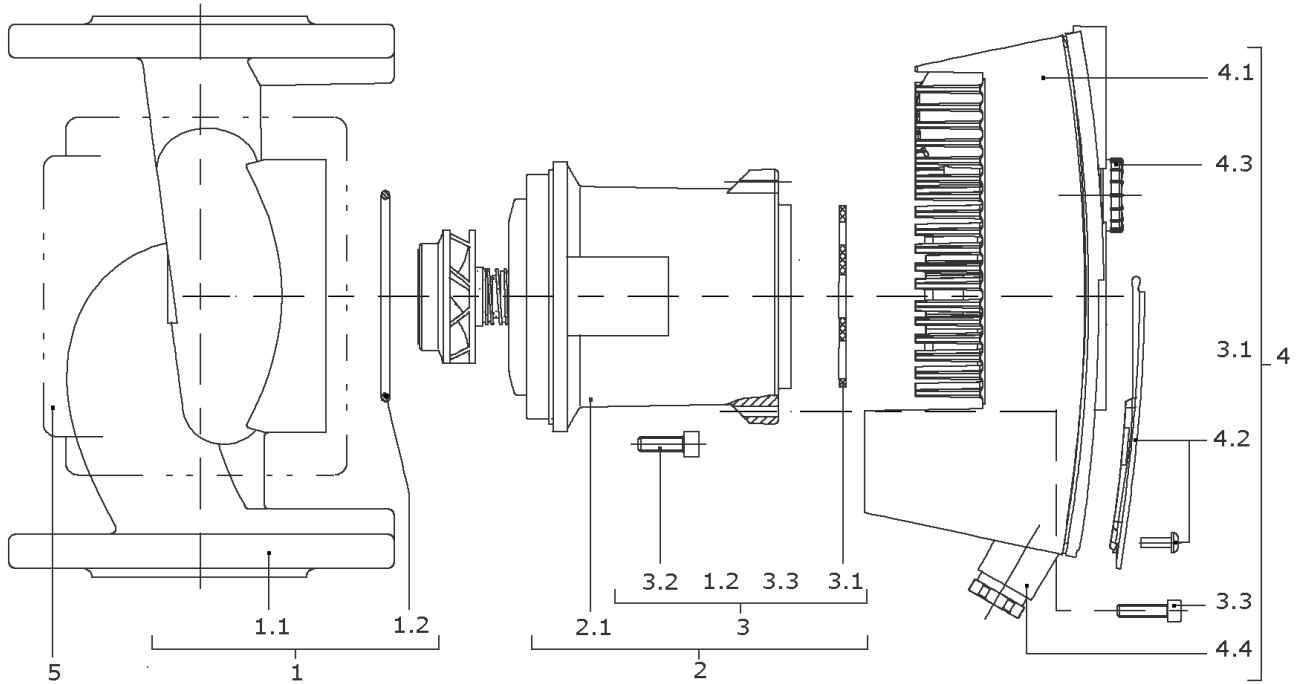

STRATOS 80/1-12 PN6 (2087523)

Item	Article no.	Description	Quantity
1	2058011	PUMP HOUSING STRATOS 80/1-12 PN6 KIT	1
1.1		> PUMP HOUSING I80/110/150X360 PN6 CPL.	1
1.2	2058018	> O-Ring ID.123,42X3,53 EPDM VP.	1
2	2097971	MOTOR 2 STRATOS MG.63 CAN KIT	1
2.1		> MOTOR 2 63/1300 80/1-12 STRATOS EN60335	1
3	2058021	> FIXING/GASKET-KIT STRATOS 53/63	1
1.2	2058018	>> O-Ring ID.123,42X3,53 EPDM VP.	1
3.1	2057987	>> FLAT GASKET GR.53/63D.125X3 VP.	1
3.2	2058022	>> SCREW M10X30 ISO4762 8.8 (4 PIECES)	1
3.3		>> SCREW M5X25 ISO4762 8.8 GEOMET	1
4	2094457	MODULE STRATOS 80/1-12 SW5.01 KIT	1
3.1	2057987	> FLAT GASKET GR.53/63D.125X3 VP.	1
3.3		> SCREW M5X25 ISO4762 8.8 GEOMET	1
4.1		> Module Stratos 63 SW6.12 VDE	1
4.2	2057988	> MODULE COVER STRATOS MG.53/63 KIT	1
4.3	2037927	> ROTARY SWITCH BUTTON MODULE STRATOS D.29	1
4.4	2042947	> SCREW CONNECTION PG7 KIT	1
	2042952	>> GASKET PG7 PKG.	1
		>> PRESSURE SCREW 107/E PG7 DIN46255 BLACK	1
		>> PRESSURE RING 107/D PG7 DIN46320ST	1
		>> PROFILED GASKET PG7 D.6/11 DIN46320 5EP4	1
4.4	2042948	> SCREW CONNECTION PG9 KIT	1
	2042951	>> GASKET PG9 PKG.	1
		>> PRESSURE SCREW PG9 PLASTICS BLACK	1
		>> PRESSURE RING 107/D PG9 DIN46320ST	1
		>> PROFILED GASKET PG9 D.7/13,5 DIN46320	1
4.4	2042949	> SCREW CONNECTION PG13,5 KIT	1
	2042950	>> GASKET PG13,5 PKG.	1
		>> PRESSURE SCREW PG13,5DIN46320 PL.BLACK	1
		>> PRESSURE RING 107/D PG13,5DIN46320	1
		>> PROFILED GASKET PG13,5 F.KVSB GI	1
	2042953	> COVER IF STRATOS	1
5	2058024	INSOLATION STRATOS MG.63(80/1-12)KIT	1
		> INSULATION STRATOS 80/1-12 MG.63 KPL.	1