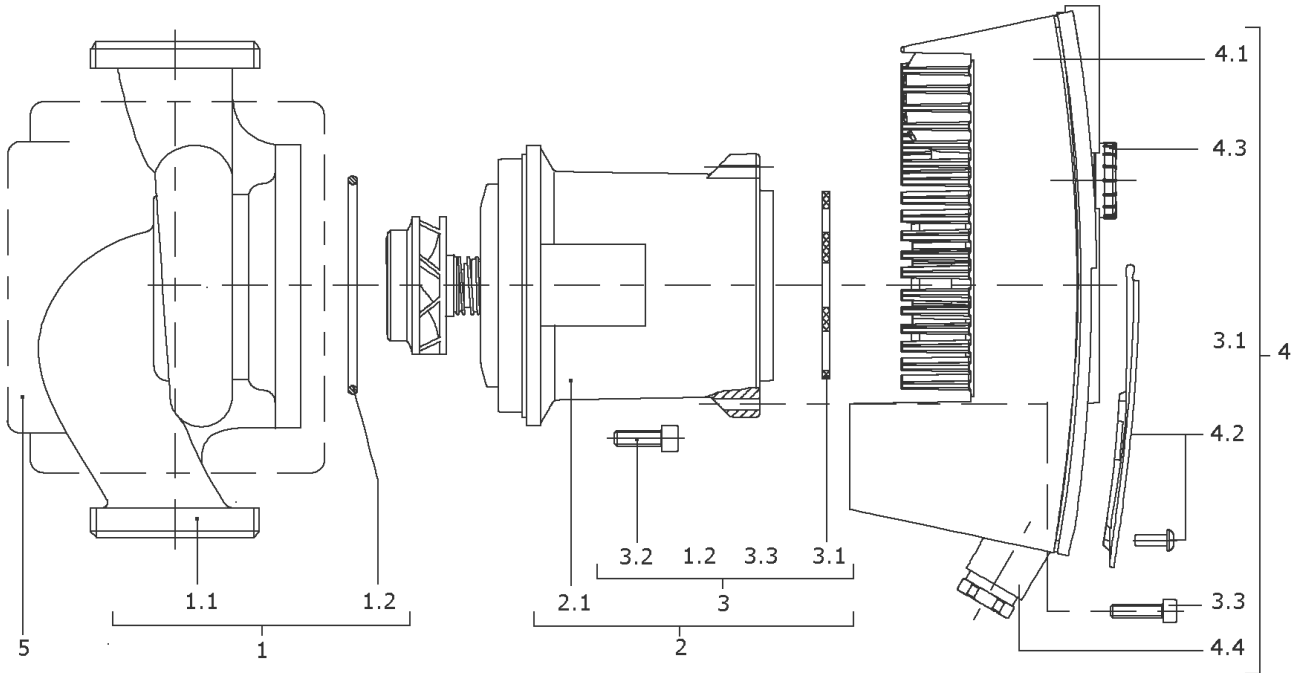

STRATOS 25/1-8 PN6/10 (2090448)

Item	Article no.	Description	Quantity
1	2150873	Pump housing I25/66 G1 1/2 HVAC KIT	1
1.1		> Pump housing I25/66/86x180 G1 1/2 CPL.	1
1.2	2049131	> O-RING ID.69,44X3,53	1
2	2097962	MOTOR 2 STRATOS MG.23(25-32/1-8)CAN KIT	1
2.1		> MOTOR 2 23/120 STRATOS EN60335	1
3	2051193	> FIXING/GASKET-KIT STRATOS 23	1
1.2	2049131	>> O-RING ID.69,44X3,53	1
3.1	2051169	>> FLAT GASKET D.75X3	1
3.2	2010882	>> SCREW M6X18 ISO4762 (4 PIECES)	1
3.3		>> SCREW M4X16 ISO4762 8.8 ZN	1
4	2094444	MODULE STRATOS 25/1-8 SW5.01 KIT	1
3.1	2051169	> FLAT GASKET D.75X3	1
3.3		> SCREW M4X16 ISO4762 8.8 ZN	1
4.1		> Module Stratos 23 SW6.10	1
4.2	2051170	> MODULE COVER STRATOS MG.23 KIT	1
4.3	2037927	> ROTARY SWITCH BUTTON MODULE STRATOS D.29	1
4.4	2042947	> SCREW CONNECTION PG7 KIT	1
	2042952	>> GASKET PG7 PKG.	1
		>> PRESSURE SCREW 107/E PG7 DIN46255 BLACK	1
		>> PRESSURE RING 107/D PG7 DIN46320ST	1
		>> PROFILED GASKET PG7 D.6/11 DIN46320 5EP4	1
4.4	2042948	> SCREW CONNECTION PG9 KIT	1
	2042951	>> GASKET PG9 PKG.	1
		>> PRESSURE SCREW PG9 PLASTICS BLACK	1
		>> PRESSURE RING 107/D PG9 DIN46320ST	1
		>> PROFILED GASKET PG9 D.7/13,5 DIN46320	1
4.4	2042949	> SCREW CONNECTION PG13,5 KIT	1
	2042950	>> GASKET PG13,5 PKG.	1
		>> PRESSURE SCREW PG13,5DIN46320 PL.BLACK	1
		>> PRESSURE RING 107/D PG13,5DIN46320	1
		>> PROFILED GASKET PG13,5 F.KVSB GI	1
	2042953	> COVER IF STRATOS	1
5	2051172	INSOLATION STRATOS MG.23 KIT	1
		> INSULATION STRATOS 25/30/1-8 MG.23 NT.	1