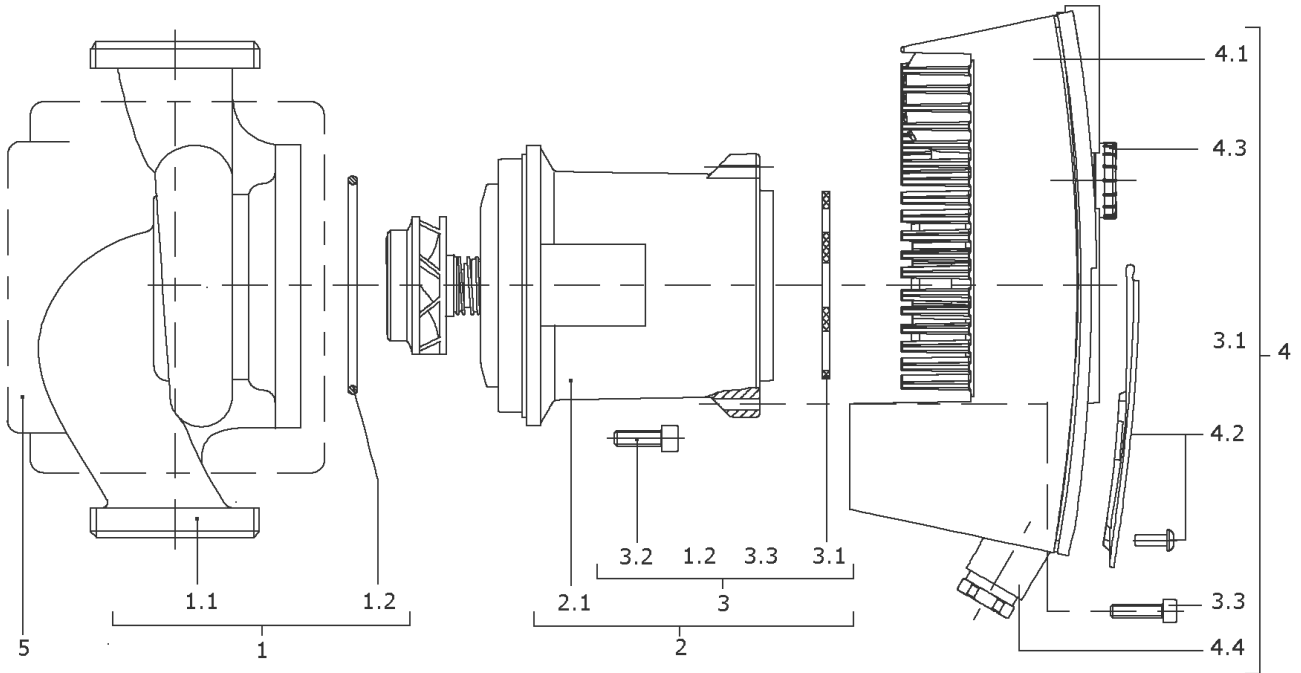

STRATOS 80/1-6 PN6 (2146342)

Item	Article no.	Description	Quantity
1	2058011	PUMP HOUSING STRATOS 80/1-12 PN6 KIT	1
1.1		> PUMP HOUSING I80/110/150X360 PN6 CPL.	1
1.2	2058018	> O-Ring ID.123,42X3,53 EPDM VP.	1
2	2153136	Motor 2 STRATOS MG.63(80/100/1-6)KIT	1
2.1		> Motor 2 63 80(100)/1-12(6)Stratos	1
3	2058021	> FIXING/GASKET-KIT STRATOS 53/63	1
1.2	2058018	>> O-Ring ID.123,42X3,53 EPDM VP.	1
3.1	2057987	>> FLAT GASKET GR.53/63D.125X3 VP.	1
3.2	2058022	>> SCREW M10X30 ISO4762 8.8 (4 PIECES)	1
3.3		>> SCREW M5X25 ISO4762 8.8 GEOMET	1
4	2153126	Module STRATOS 80/1-6 KIT	1
3.1	2057987	> FLAT GASKET GR.53/63D.125X3 VP.	1
3.3		> SCREW M5X25 ISO4762 8.8 GEOMET	1
4.1		> Module Stratos 63 SW6.12 VDE	1
4.2	2057988	> MODULE COVER STRATOS MG.53/63 KIT	1
4.3	2037927	> ROTARY SWITCH BUTTON MODULE STRATOS D.29	1
4.4	2042947	> SCREW CONNECTION PG7 KIT	1
	2042952	>> GASKET PG7 PKG.	1
		>> PRESSURE SCREW 107/E PG7 DIN46255 BLACK	1
		>> PRESSURE RING 107/D PG7 DIN46320ST	1
		>> PROFILED GASKET PG7 D.6/11 DIN46320 5EP4	1
4.4	2042948	> SCREW CONNECTION PG9 KIT	1
	2042951	>> GASKET PG9 PKG.	1
		>> PRESSURE SCREW PG9 PLASTICS BLACK	1
		>> PRESSURE RING 107/D PG9 DIN46320ST	1
		>> PROFILED GASKET PG9 D.7/13,5 DIN46320	1
4.4	2042949	> SCREW CONNECTION PG13,5 KIT	1
	2042950	>> GASKET PG13,5 PKG.	1
		>> PRESSURE SCREW PG13,5DIN46320 PL.BLACK	1
		>> PRESSURE RING 107/D PG13,5DIN46320	1
		>> PROFILED GASKET PG13,5 F.KVSB GI	1
	2042953	> COVER IF STRATOS	1
5	2058024	INSOLATION STRATOS MG.63(80/1-12)KIT	1
		> INSULATION STRATOS 80/1-12 MG.63 KPL.	1