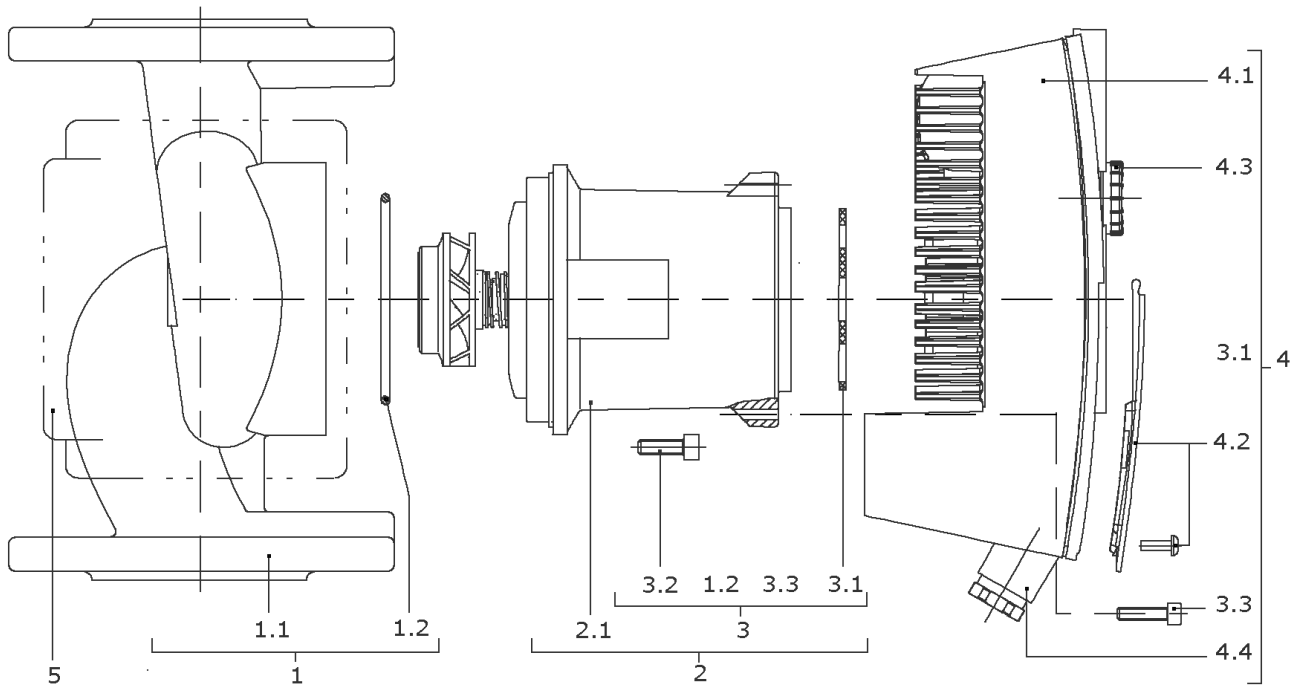

STRATOS 50/1-12 PN6/10 (2090458)

Item	Article no.	Description	Quantity
1	2042933	PUMP HOUSING STRATOS 50/1-9 PN6/10 KIT	1
1.1		> Pump housing I50/62/115x280 6/10 CPL.	1
1.2	2042935	> O-RING ID.88,49X3,53 EPDM 70SHORE	1
2	2097969	MOTOR 2 STRATOS MG.43(50/1-12/65)CAN KIT	1
2.1		> MOTOR 2 43/600 50/1-9,50/1-12 EN60335	1
3	2046970	> FIXING/GASKET-KIT STRATOS 43	1
1.2	2042935	>> O-RING ID.88,49X3,53 EPDM 70SHORE	1
3.1	2042941	>> FLAT GASKET GR.43 D.92X3	1
3.2	2043006	>> SCREW M6X20 ISO4762 8.8 (4 PIECES)	1
3.3		>> SCREW M5X25 ISO4762 8.8 GEOMET	1
4	2094454	MODULE STRATOS 50/1-12 SW5.01 KIT	1
3.1	2042941	> FLAT GASKET GR.43 D.92X3	1
3.3		> SCREW M5X25 ISO4762 8.8 GEOMET	1
4.1		> Module Stratos 43 SW6.12	1
4.2	2042945	> MODULE COVER STRATOS MG.43 KIT	1
Note: TO / BIS / JUSQU'Á: KW02/2009			
4.2	2098198	> MODULE COVER STRATOS MG.43 FROM 09W03 KI	1
Note: FROM / AB / Á PARTIR: KW03/2009			
4.3	2037927	> ROTARY SWITCH BUTTON MODULE STRATOS D.29	1
4.4	2042947	> SCREW CONNECTION PG7 KIT	1
	2042952	>> GASKET PG7 PKG.	1
		>> PRESSURE SCREW 107/E PG7 DIN46255 BLACK	1
		>> PRESSURE RING 107/D PG7 DIN46320ST	1
		>> PROFILED GASKET PG7 D.6/11 DIN46320 5EP4	1
4.4	2042948	> SCREW CONNECTION PG9 KIT	1
	2042951	>> GASKET PG9 PKG.	1
		>> PRESSURE SCREW PG9 PLASTICS BLACK	1
		>> PRESSURE RING 107/D PG9 DIN46320ST	1
		>> PROFILED GASKET PG9 D.7/13,5 DIN46320	1
4.4	2042949	> SCREW CONNECTION PG13,5 KIT	1
	2042950	>> GASKET PG13,5 PKG.	1
		>> PRESSURE SCREW PG13,5DIN46320 PL.BLACK	1
		>> PRESSURE RING 107/D PG13,5DIN46320	1
		>> PROFILED GASKET PG13,5 F.KVSB GI	1