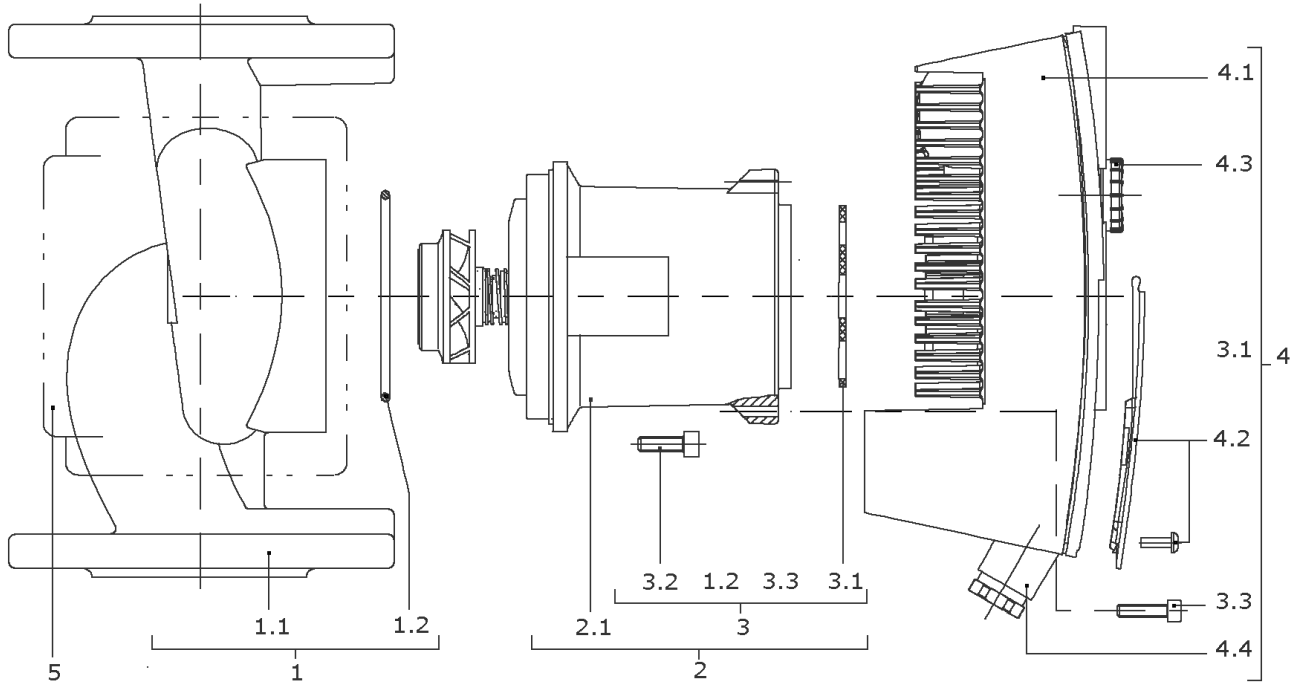

STRATOS 100/1-12 PN6 (2087525)

Item	Article no.	Description	Quantity
1	2058013	PUMP HOUSING STRATOS 100/1-12 PN6 KIT	1
1.1		> PUMP HOUSING I100/110/150X360 6 CPL.	1
1.2	2058018	> O-Ring ID.123,42X3,53 EPDM VP.	1
2	2097971	MOTOR 2 STRATOS MG.63 CAN KIT	1
2.1		> MOTOR 2 63/1300 80/1-12 STRATOS EN60335	1
3	2058021	> FIXING/GASKET-KIT STRATOS 53/63	1
1.2	2058018	>> O-Ring ID.123,42X3,53 EPDM VP.	1
3.1	2057987	>> FLAT GASKET GR.53/63D.125X3 VP.	1
3.2	2058022	>> SCREW M10X30 ISO4762 8.8 (4 PIECES)	1
3.3		>> SCREW M5X25 ISO4762 8.8 GEOMET	1
4	2094458	MODULE STRATOS 100/1-12 SW5.01 KIT	1
3.1	2057987	> FLAT GASKET GR.53/63D.125X3 VP.	1
3.3		> SCREW M5X25 ISO4762 8.8 GEOMET	1
4.1		> Module Stratos 63 SW6.12 VDE	1
4.2	2057988	> MODULE COVER STRATOS MG.53/63 KIT	1
4.3	2037927	> ROTARY SWITCH BUTTON MODULE STRATOS D.29	1
4.4	2042947	> SCREW CONNECTION PG7 KIT	1
	2042952	>> GASKET PG7 PKG.	1
		>> PRESSURE SCREW 107/E PG7 DIN46255 BLACK	1
		>> PRESSURE RING 107/D PG7 DIN46320ST	1
		>> PROFILED GASKET PG7 D.6/11 DIN46320 5EP4	1
4.4	2042948	> SCREW CONNECTION PG9 KIT	1
	2042951	>> GASKET PG9 PKG.	1
		>> PRESSURE SCREW PG9 PLASTICS BLACK	1
		>> PRESSURE RING 107/D PG9 DIN46320ST	1
		>> PROFILED GASKET PG9 D.7/13,5 DIN46320	1
4.4	2042949	> SCREW CONNECTION PG13,5 KIT	1
	2042950	>> GASKET PG13,5 PKG.	1
		>> PRESSURE SCREW PG13,5DIN46320 PL.BLACK	1
		>> PRESSURE RING 107/D PG13,5DIN46320	1
		>> PROFILED GASKET PG13,5 F.KVSB GI	1
	2042953	> COVER IF STRATOS	1
5	2058025	INSOLATION STRATOS MG.63(100/1-12)KIT	1
		> INSULATION STRATOS 100/1-12 GR.63 KPL.	1