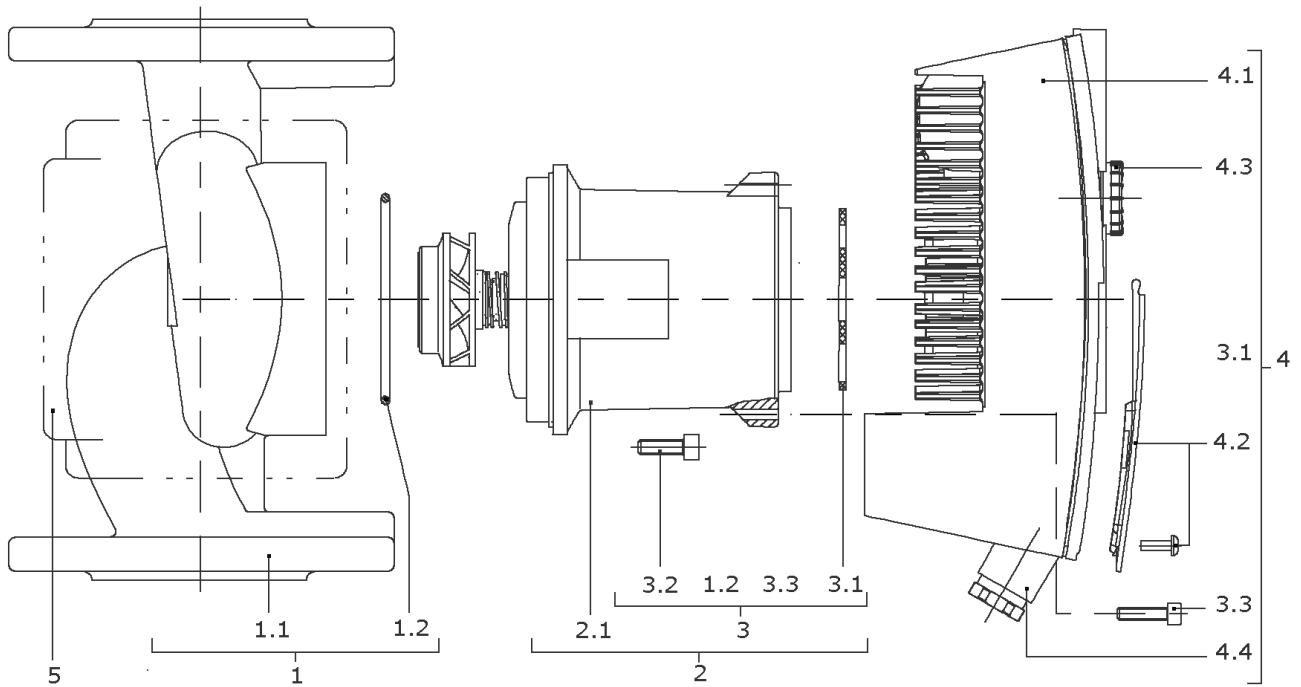

STRATOS 50/1-12 PN6/10 (2030610)

Item	Article no.	Description	Quantity
1	2042933	PUMP HOUSING STRATOS 50/1-9 PN6/10 KIT	1
1.1		> Pump housing I50/62/115x280 6/10 CPL.	1
1.2	2042935	> O-RING ID.88,49X3,53 EPDM 70SHORE	1
2		MOTOR 2 STRATOS MG.43 KIT	1
Note: no longer available / nicht mehr lieferbar / ne plus disponible			
2.1		> MOTOR 2 43/600 50/1-9,50/1-12 STRATOS	1
3	2046970	> FIXING/GASKET-KIT STRATOS 43	1
1.2	2042935	>> O-RING ID.88,49X3,53 EPDM 70SHORE	1
3.1	2042941	>> FLAT GASKET GR.43 D.92X3	1
3.2	2043006	>> SCREW M6X20 ISO4762 8.8 (4 PIECES)	1
3.3		>> SCREW M5X25 ISO4762 8.8 GEOMET	1
4	2042942	MODULE STRATOS 50/1-12 KIT	1
3.1	2042941	> FLAT GASKET GR.43 D.92X3	1
3.3		> SCREW M5X25 ISO4762 8.8 GEOMET	1
4.1		> MODULE GR.43 EN CPL.STRATOS	1
4.2	2042945	> MODULE COVER STRATOS MG.43 KIT	1
4.3	2037927	> ROTARY SWITCH BUTTON MODULE STRATOS D.29	1
4.4	2042947	> SCREW CONNECTION PG7 KIT	1
	2042952	>> GASKET PG7 PKG.	1
		>> PRESSURE SCREW 107/E PG7 DIN46255 BLACK	1
		>> PRESSURE RING 107/D PG7 DIN46320ST	1
		>> PROFILED GASKET PG7 D.6/11 DIN46320 5EP4	1
4.4	2042948	> SCREW CONNECTION PG9 KIT	1
	2042951	>> GASKET PG9 PKG.	1
		>> PRESSURE SCREW PG9 PLASTICS BLACK	1
		>> PRESSURE RING 107/D PG9 DIN46320ST	1
		>> PROFILED GASKET PG9 D.7/13,5 DIN46320	1
4.4	2042949	> SCREW CONNECTION PG13,5 KIT	1
	2042950	>> GASKET PG13,5 PKG.	1
		>> PRESSURE SCREW PG13,5DIN46320 PL.BLACK	1
		>> PRESSURE RING 107/D PG13,5DIN46320	1
		>> PROFILED GASKET PG13,5 F.KVSB GI	1
	2042953	> COVER IF STRATOS	1
5	2042946	INSOLATION STRATOS MG.43 KIT	1