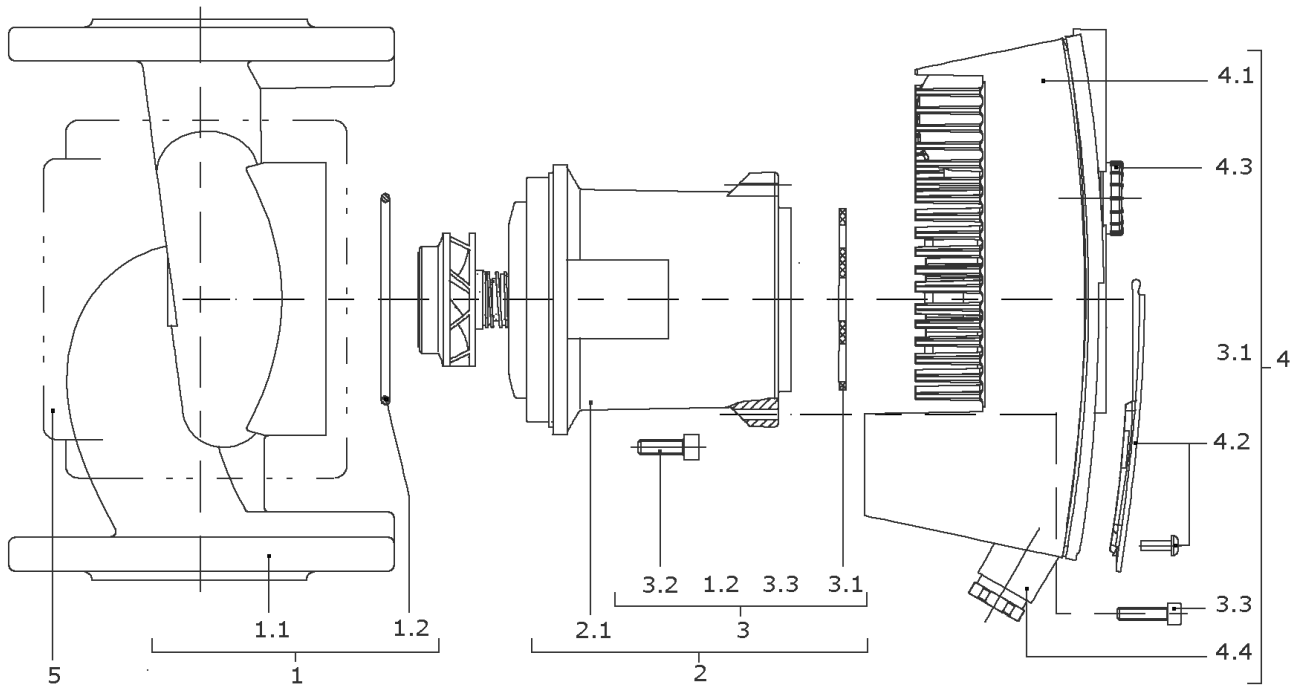

STRATOS 100/1-6 PN10 (2146345)

Item	Article no.	Description	Quantity
1	2058014	PUMP HOUSING STRATOS 100/1-12 PN10 KIT	1
1.1		> PUMP HOUSING I100/110/150X360 10 CPL.	1
1.2	2058018	> O-Ring ID.123,42X3,53 EPDM VP.	1
2	2153136	Motor 2 STRATOS MG.63(80/100/1-6)KIT	1
2.1		> Motor 2 63 80(100)/1-12(6)Stratos	1
3	2058021	> FIXING/GASKET-KIT STRATOS 53/63	1
1.2	2058018	>> O-Ring ID.123,42X3,53 EPDM VP.	1
3.1	2057987	>> FLAT GASKET GR.53/63D.125X3 VP.	1
3.2	2058022	>> SCREW M10X30 ISO4762 8.8 (4 PIECES)	1
3.3		>> SCREW M5X25 ISO4762 8.8 GEOMET	1
4	2153138	Module STRATOS 100/1-6 KIT	1
3.1	2057987	> FLAT GASKET GR.53/63D.125X3 VP.	1
3.3		> SCREW M5X25 ISO4762 8.8 GEOMET	1
4.1		> Module Stratos 63 SW6.12 VDE	1
4.2	2057988	> MODULE COVER STRATOS MG.53/63 KIT	1
4.3	2037927	> ROTARY SWITCH BUTTON MODULE STRATOS D.29	1
4.4	2042947	> SCREW CONNECTION PG7 KIT	1
	2042952	>> GASKET PG7 PKG.	1
		>> PRESSURE SCREW 107/E PG7 DIN46255 BLACK	1
		>> PRESSURE RING 107/D PG7 DIN46320ST	1
		>> PROFILED GASKET PG7 D.6/11 DIN46320 5EP4	1
4.4	2042948	> SCREW CONNECTION PG9 KIT	1
	2042951	>> GASKET PG9 PKG.	1
		>> PRESSURE SCREW PG9 PLASTICS BLACK	1
		>> PRESSURE RING 107/D PG9 DIN46320ST	1
		>> PROFILED GASKET PG9 D.7/13,5 DIN46320	1
4.4	2042949	> SCREW CONNECTION PG13,5 KIT	1
	2042950	>> GASKET PG13,5 PKG.	1
		>> PRESSURE SCREW PG13,5DIN46320 PL.BLACK	1
		>> PRESSURE RING 107/D PG13,5DIN46320	1
		>> PROFILED GASKET PG13,5 F.KVSB GI	1
	2042953	> COVER IF STRATOS	1
5	2058025	INSOLATION STRATOS MG.63(100/1-12)KIT	1
		> INSULATION STRATOS 100/1-12 GR.63 KPL.	1