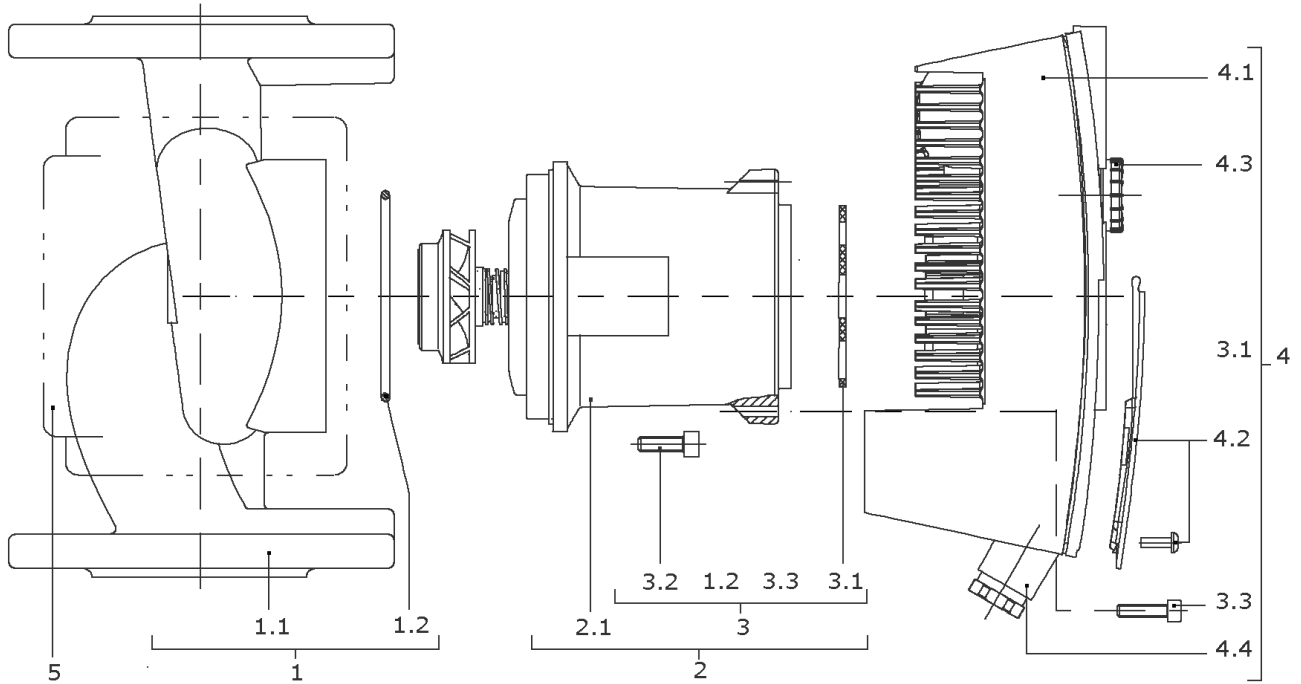

STRATOS 100/1-12 PN10 (2030745)

Item	Article no.	Description	Quantity
1	2058014	PUMP HOUSING STRATOS 100/1-12 PN10 KIT	1
1.1		> PUMP HOUSING I100/110/150X360 10 CPL.	1
1.2	2058018	> O-Ring ID.123,42X3,53 EPDM VP.	1
2		MOTOR 2 STRATOS MG.63 KIT	1
Note: no longer available / nicht mehr lieferbar / ne plus disponible			
2.1		> MOTOR 2 63/1300 80/1-12 STRATOS	1
3	2058021	> FIXING/GASKET-KIT STRATOS 53/63	1
1.2	2058018	>> O-Ring ID.123,42X3,53 EPDM VP.	1
3.1	2057987	>> FLAT GASKET GR.53/63D.125X3 VP.	1
3.2	2058022	>> SCREW M10X30 ISO4762 8.8 (4 PIECES)	1
3.3		>> SCREW M5X25 ISO4762 8.8 GEOMET	1
4	2058643	MODULE STRATOS 100/1-12 KIT	1
3.1	2057987	> FLAT GASKET GR.53/63D.125X3 VP.	1
3.3		> SCREW M5X25 ISO4762 8.8 GEOMET	1
4.1		> MODULE STRATOS GR.63 EN CPL.	1
4.2	2057988	> MODULE COVER STRATOS MG.53/63 KIT	1
4.3	2037927	> ROTARY SWITCH BUTTON MODULE STRATOS D.29	1
4.4	2042947	> SCREW CONNECTION PG7 KIT	1
	2042952	>> GASKET PG7 PKG.	1
		>> PRESSURE SCREW 107/E PG7 DIN46255 BLACK	1
		>> PRESSURE RING 107/D PG7 DIN46320ST	1
		>> PROFILED GASKET PG7 D.6/11 DIN46320 5EP4	1
4.4	2042948	> SCREW CONNECTION PG9 KIT	1
	2042951	>> GASKET PG9 PKG.	1
		>> PRESSURE SCREW PG9 PLASTICS BLACK	1
		>> PRESSURE RING 107/D PG9 DIN46320ST	1
		>> PROFILED GASKET PG9 D.7/13,5 DIN46320	1
4.4	2042949	> SCREW CONNECTION PG13,5 KIT	1
	2042950	>> GASKET PG13,5 PKG.	1
		>> PRESSURE SCREW PG13,5DIN46320 PL.BLACK	1
		>> PRESSURE RING 107/D PG13,5DIN46320	1
		>> PROFILED GASKET PG13,5 F.KVSB GI	1
	2042953	> COVER IF STRATOS	1
5	2058025	INSOLATION STRATOS MG.63(100/1-12)KIT	1