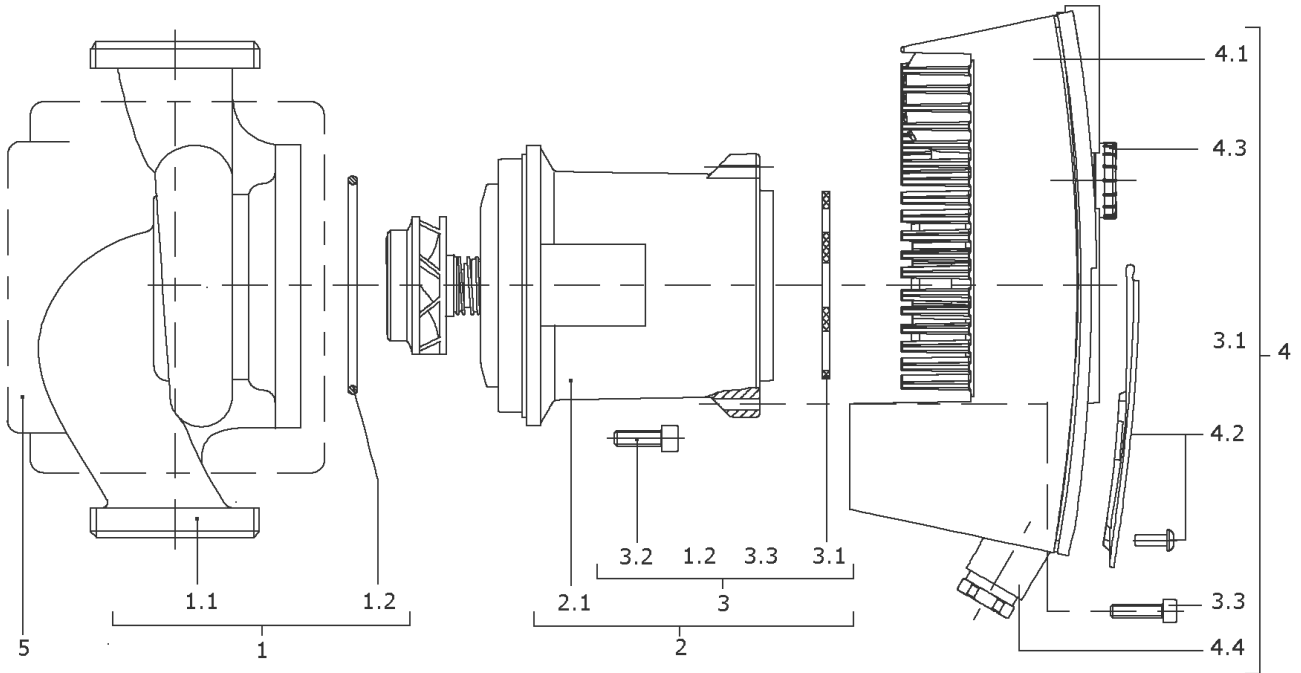

STRATOS 30/1-6 PN10 (2030520)

Item	Article no.	Description	Quantity
1	2051184	Pump housing I30/66 G2 KIT	1
1.1		> PUMP HOUSING I30/66/86X180 G2 CPL.	1
1.2	2049131	> O-RING ID.69,44X3,53	1
	2166273	> Flat gasket-RU-D42/54X2-DN32-2" VP.	1
2		MOTOR 2 STRATOS MG.23(25/30/1-6)KIT	1
Note: no longer available / nicht mehr lieferbar / ne plus disponible			
2.1		> MOTOR 2 23/120 E30/1-8 BLOCK	1
3	2051193	> FIXING/GASKET-KIT STRATOS 23	1
1.2	2049131	>> O-RING ID.69,44X3,53	1
3.1	2051169	>> FLAT GASKET D.75X3	1
3.2	2010882	>> SCREW M6X18 ISO4762 (4 PIECES)	1
3.3		>> SCREW M4X16 ISO4762 8.8 ZN	1
4	2061173	MODULE STRATOS 30/1-6 KIT	1
3.1	2051169	> FLAT GASKET D.75X3	1
3.3		> SCREW M4X16 ISO4762 8.8 ZN	1
4.1		> MODULE STRATOS GR.23 EN CPL.	1
4.2	2051170	> MODULE COVER STRATOS MG.23 KIT	1
4.3	2037927	> ROTARY SWITCH BUTTON MODULE STRATOS D.29	1
4.4	2042947	> SCREW CONNECTION PG7 KIT	1
	2042952	>> GASKET PG7 PKG.	1
		>> PRESSURE SCREW 107/E PG7 DIN46255 BLACK	1
		>> PRESSURE RING 107/D PG7 DIN46320ST	1
		>> PROFILED GASKET PG7 D.6/11 DIN46320 5EP4	1
4.4	2042948	> SCREW CONNECTION PG9 KIT	1
	2042951	>> GASKET PG9 PKG.	1
		>> PRESSURE SCREW PG9 PLASTICS BLACK	1
		>> PRESSURE RING 107/D PG9 DIN46320ST	1
		>> PROFILED GASKET PG9 D.7/13,5 DIN46320	1
4.4	2042949	> SCREW CONNECTION PG13,5 KIT	1
	2042950	>> GASKET PG13,5 PKG.	1
		>> PRESSURE SCREW PG13,5DIN46320 PL.BLACK	1
		>> PRESSURE RING 107/D PG13,5DIN46320	1
		>> PROFILED GASKET PG13,5 F.KVSB GI	1
	2042953	> COVER IF STRATOS	1