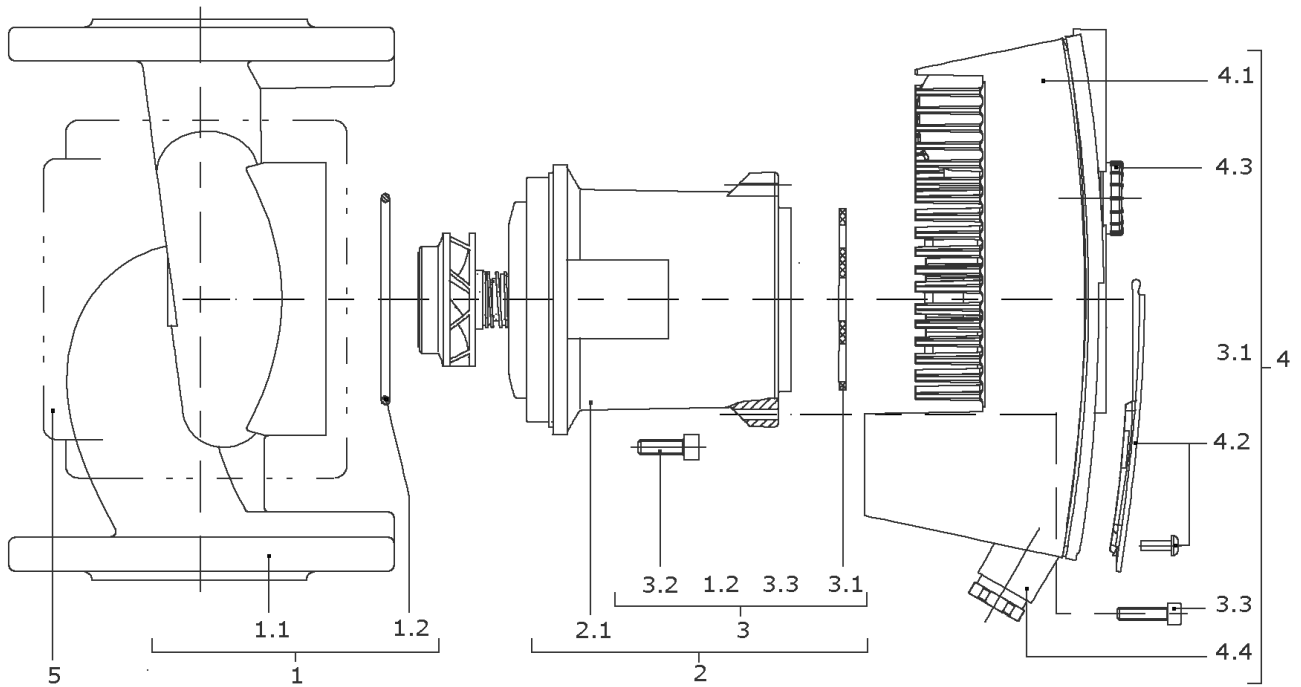

STRATOS 65/1-9 PN6/10 (2045907)

Item	Article no.	Description	Quantity
1	2150940	Pump housing I65/1-9 6/10 KIT	1
1.1		> Pump housing I65/1-9 6/10 CPL.	1
1.2	2042935	> O-RING ID.88,49X3,53 EPDM 70SHORE	1
2		MOTOR 2 STRATOS MG.43 KIT	1
Note: no longer available / nicht mehr lieferbar / ne plus disponible			
2.1		> MOTOR 2 43/600 50/1-9,50/1-12 STRATOS	1
3	2046970	> FIXING/GASKET-KIT STRATOS 43	1
1.2	2042935	>> O-RING ID.88,49X3,53 EPDM 70SHORE	1
3.1	2042941	>> FLAT GASKET GR.43 D.92X3	1
3.2	2043006	>> SCREW M6X20 ISO4762 8.8 (4 PIECES)	1
3.3		>> SCREW M5X25 ISO4762 8.8 GEOMET	1
4	2047881	MODULE STRATOS 65/1-9 KIT	1
3.1	2042941	> FLAT GASKET GR.43 D.92X3	1
3.3		> SCREW M5X25 ISO4762 8.8 GEOMET	1
4.1		> MODULE GR.43 EN CPL.STRATOS	1
4.2	2042945	> MODULE COVER STRATOS MG.43 KIT	1
4.3	2037927	> ROTARY SWITCH BUTTON MODULE STRATOS D.29	1
4.4	2042947	> SCREW CONNECTION PG7 KIT	1
	2042952	>> GASKET PG7 PKG.	1
		>> PRESSURE SCREW 107/E PG7 DIN46255 BLACK	1
		>> PRESSURE RING 107/D PG7 DIN46320ST	1
		>> PROFILED GASKET PG7 D.6/11 DIN46320 5EP4	1
4.4	2042948	> SCREW CONNECTION PG9 KIT	1
	2042951	>> GASKET PG9 PKG.	1
		>> PRESSURE SCREW PG9 PLASTICS BLACK	1
		>> PRESSURE RING 107/D PG9 DIN46320ST	1
		>> PROFILED GASKET PG9 D.7/13,5 DIN46320	1
4.4	2042949	> SCREW CONNECTION PG13,5 KIT	1
	2042950	>> GASKET PG13,5 PKG.	1
		>> PRESSURE SCREW PG13,5DIN46320 PL.BLACK	1
		>> PRESSURE RING 107/D PG13,5DIN46320	1
		>> PROFILED GASKET PG13,5 F.KVSB GI	1
	2042953	> COVER IF STRATOS	1
5	2042946	INSOLATION STRATOS MG.43 KIT	1