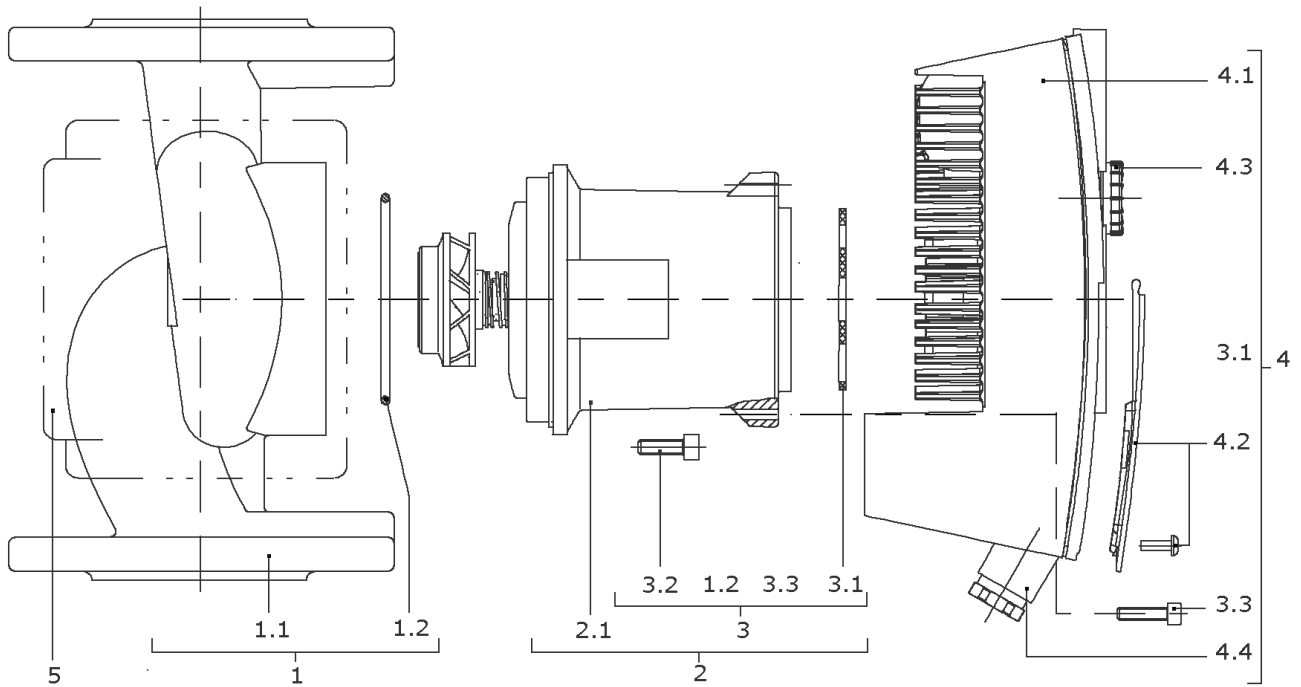

STRATOS 50/1-10 PN6/10 (2103619)

Item	Article no.	Description	Quantity
1	2107629	PUMP HOUSING STRATOS 50/1-10 HVAC KIT	1
1.1		> Pump housing I50/66/86x240 6/10 CPL.	1
1.2	2049131	> O-RING ID.69,44X3,53	1
2	2107648	MO.2 STRATOS MG.23(32/40/50/1-10)CAN KIT	1
2.1		> MOTOR 2 23/110 E25/1-10 EXTENDED PPO	1
3	2051193	> FIXING/GASKET-KIT STRATOS 23	1
1.2	2049131	>> O-RING ID.69,44X3,53	1
3.1	2051169	>> FLAT GASKET D.75X3	1
3.2	2010882	>> SCREW M6X18 ISO4762 (4 PIECES)	1
3.3		>> SCREW M4X16 ISO4762 8.8 ZN	1
4	2107642	MODULE STRATOS 50/1-10 KIT	1
3.1	2051169	> FLAT GASKET D.75X3	1
3.3		> SCREW M4X16 ISO4762 8.8 ZN	1
4.1		> Module Stratos 23 ext.SW6.10	1
4.2	2051170	> MODULE COVER STRATOS MG.23 KIT	1
4.3	2037927	> ROTARY SWITCH BUTTON MODULE STRATOS D.29	1
4.4	2042947	> SCREW CONNECTION PG7 KIT	1
	2042952	>> GASKET PG7 PKG.	1
		>> PRESSURE SCREW 107/E PG7 DIN46255 BLACK	1
		>> PRESSURE RING 107/D PG7 DIN46320ST	1
		>> PROFILED GASKET PG7 D.6/11 DIN46320 5EP4	1
4.4	2042948	> SCREW CONNECTION PG9 KIT	1
	2042951	>> GASKET PG9 PKG.	1
		>> PRESSURE SCREW PG9 PLASTICS BLACK	1
		>> PRESSURE RING 107/D PG9 DIN46320ST	1
		>> PROFILED GASKET PG9 D.7/13,5 DIN46320	1
4.4	2042949	> SCREW CONNECTION PG13,5 KIT	1
	2042950	>> GASKET PG13,5 PKG.	1
		>> PRESSURE SCREW PG13,5DIN46320 PL.BLACK	1
		>> PRESSURE RING 107/D PG13,5DIN46320	1
		>> PROFILED GASKET PG13,5 F.KVSB GI	1
	2042953	> COVER IF STRATOS	1
5	2107635	INSOLATION STRATOS MG.23(50/1-10)KIT	1
		> INSULATION STRATOS 50/1-10 MG.23 NT.	1