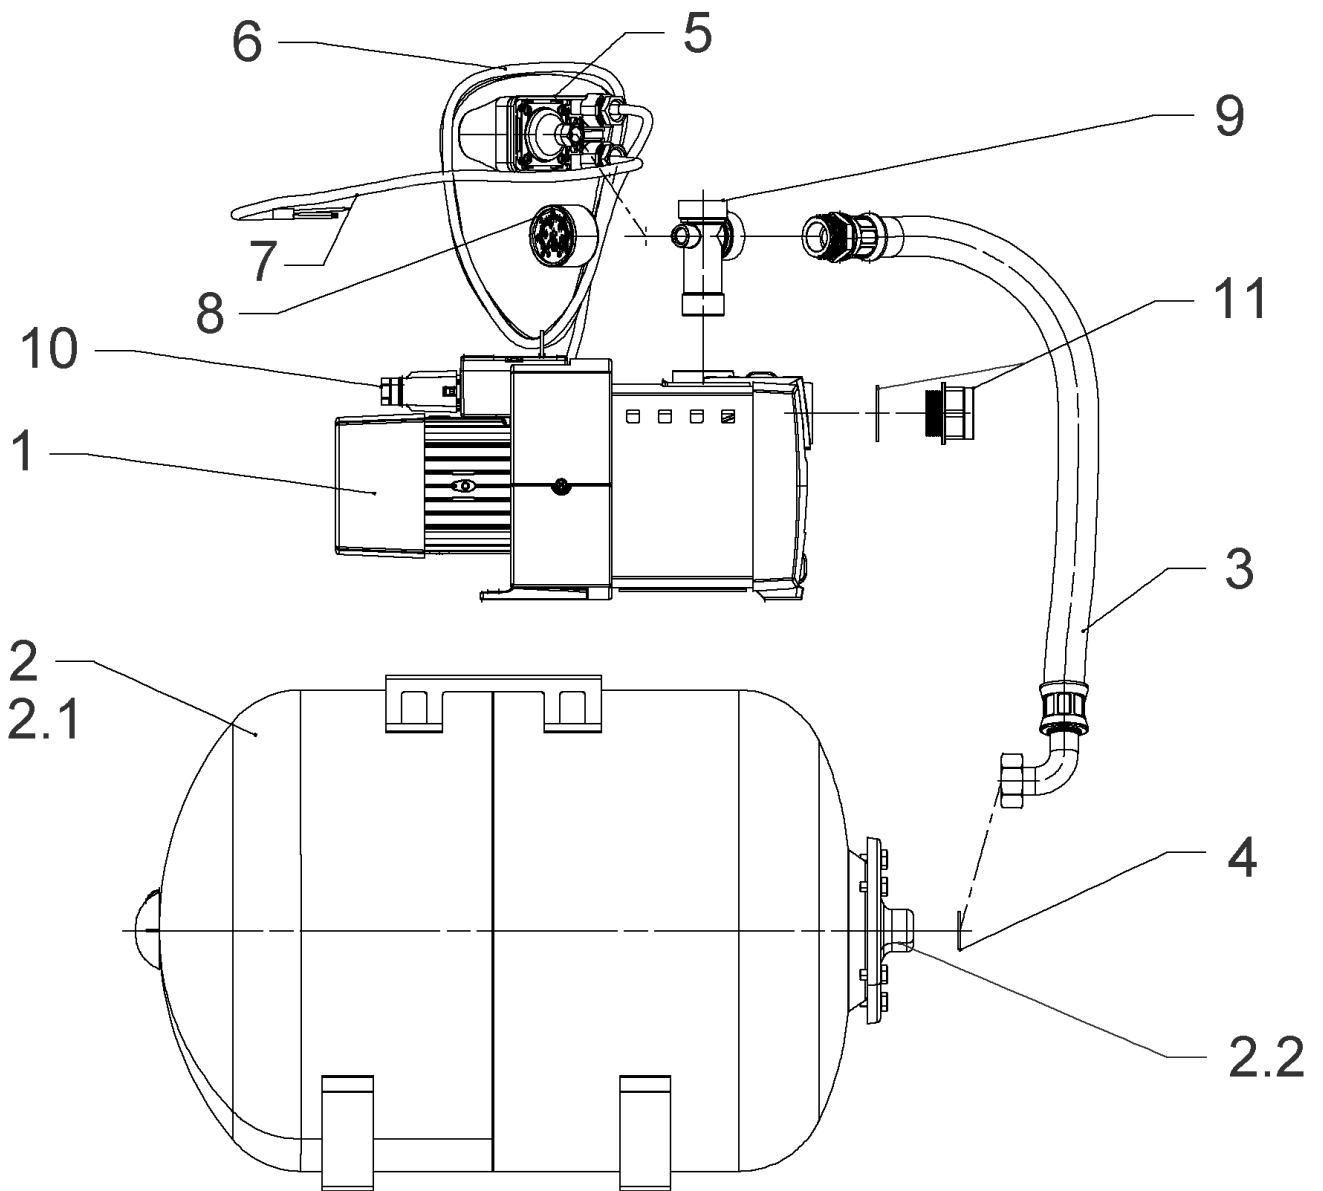

HiMulti3H50-24 (2543618)

Item	Article no.	Description	Quantity
1	4189518	HiMulti 3-24 /1/5/230	1
2	2027578	DIAPHRAGM VESSEL 50L PN10 HWW VP.	1
2.1	2132491	DIAPHRAGM 50L-HWW VP.	1
2.2	4190131	COUNTER-FLANGE PRESS.VESSEL 50-100L VP.	1
3	2027583	FLEX.HOSE R1"M(W90°)-1"F550PN10 ACS.VP.	1
4	2042873	FLAT GASKET 21x30x2 C4400 VP.	1
5	4207562	PRESSURESWITCH-PM5XH05-ACS-2.2/3.5 VP.	1
6	4207571	Power câble pressure switch PM5/12 VP.	1
7	4207572	Cable motor/pressure switch HiMulti3 VP.	1
8	2027581	PRESSURE GAUGE 0-6BAR D50 G1/4"HIND INL	1
9	2068034	DISTRIBUTOR BRASS R1" TYPE RCLL 91 MM	1
10	4197774	Connector NT.WS8 VP.	1
11	4199869	Screwed connection Gasket HiMulti KIT	1
		> SCREW CONNECTION M/M 1" GRIVORY	1
		> O RING Ø27.8X3.6-EPDM-70SH	1