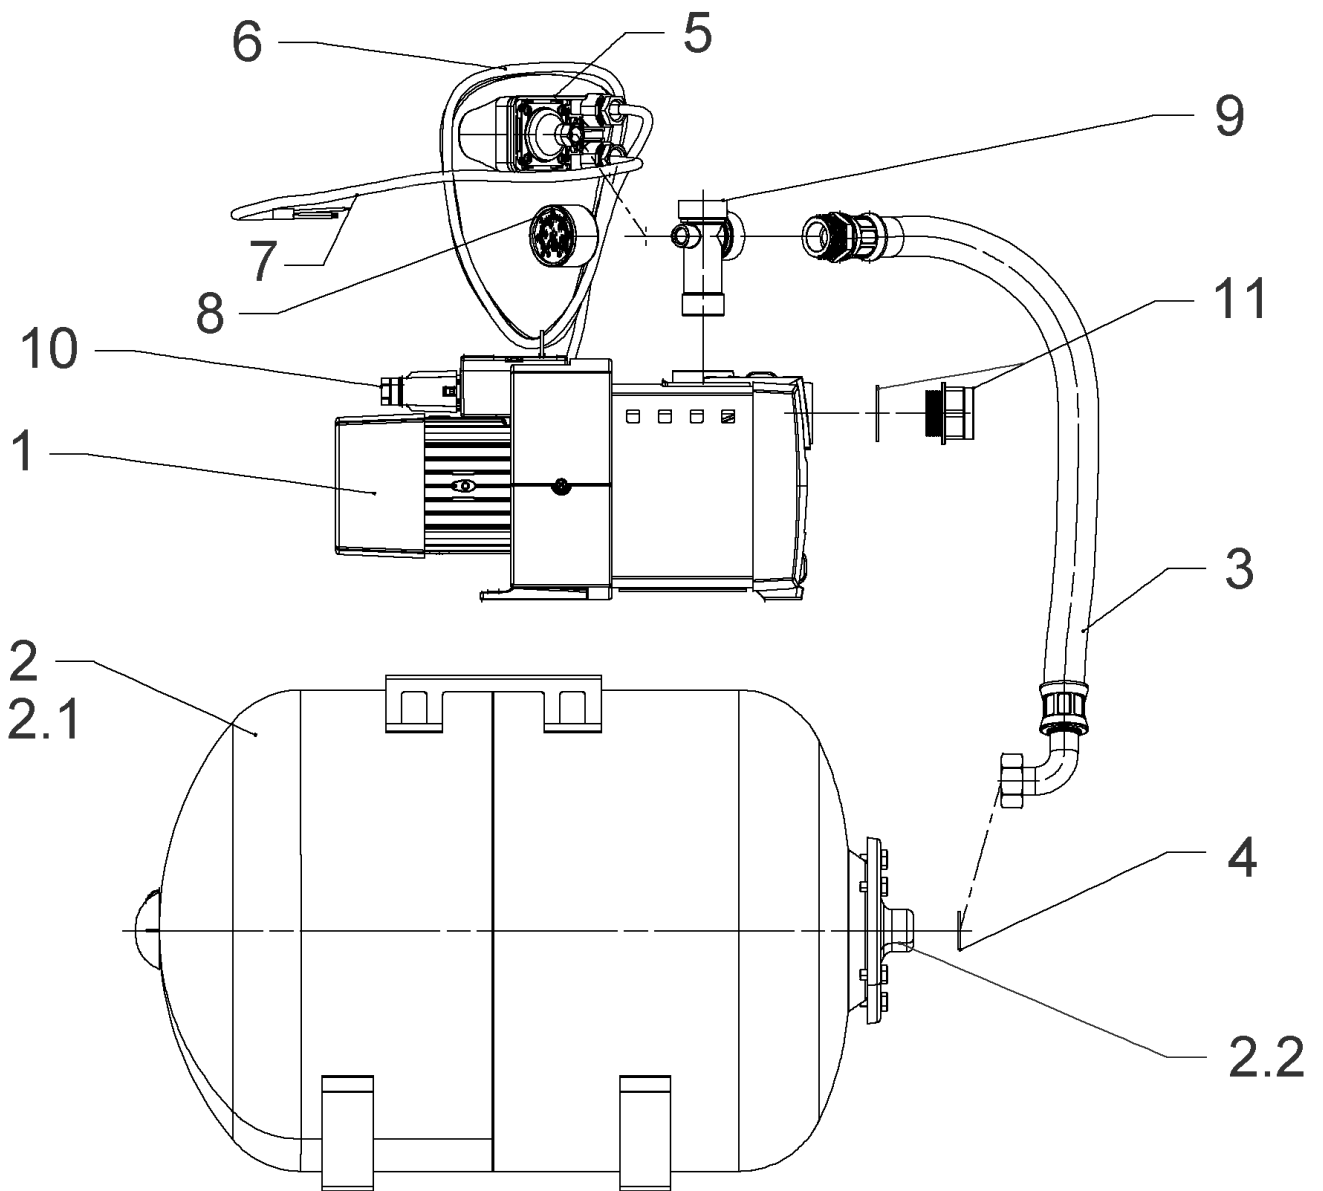

HiMulti3H100-24 (2543624)

Item	Article no.	Description	Quantity
1	4189518	HiMulti 3-24 /1/5/230	1
2	2085845	DIAPHREM TANK 100L PN10 HWW VP.	1
2.1	2132492	DIAPHRAGM 100L-HWW VP.	1
2.2	4190131	COUNTER-FLANGE PRESS.VESSEL 50-100L VP.	1
3	4190648	HOSE R1"M(W90°)-1"F 620MM PN10 VP.	1
4	2042873	FLAT GASKET 21x30x2 C4400 VP.	1
5	4207562	PRESSURESWITCH-PM5XH05-ACS-2.2/3.5 VP.	1
6	4207571	Power câble pressure switch PM5/12 VP.	1
7	4207572	Cable motor/pressure switch HiMulti3 VP.	1
8	2027581	PRESSURE GAUGE 0-6BAR D50 G1/4"HIND INL	1
9	2068034	DISTRIBUTOR BRASS R1" TYPE RCLL 91 MM	1
10	4197774	Connector NT.WS8 VP.	1
11	4199869	Screwed connection Gasket HiMulti KIT	1
		> SCREW CONNECTION M/M 1" GRIVORY	1
		> O RING Ø27.8X3.6-EPDM-70SH	1