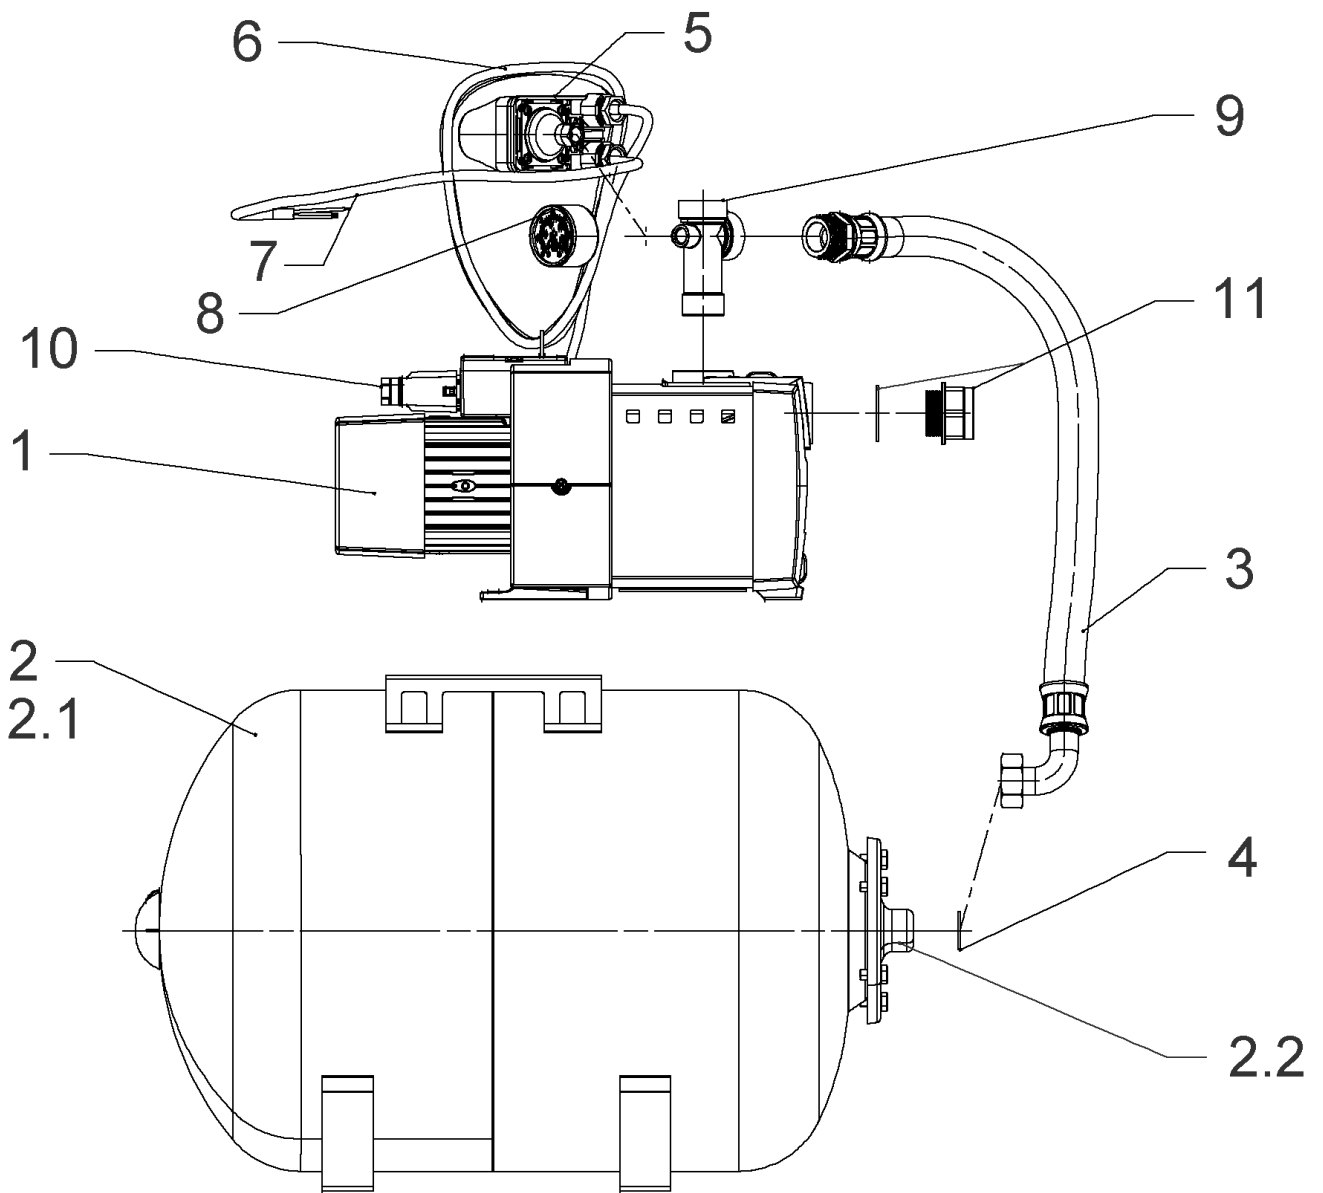

## Covering HiMulti BG63 5 stages KIT

Item	Article no.	Description	Quantity
4.1	4197787	Top bracket BG63 KIT	1
4.11		> TOP BRACKET T63	1
4.12		> SCREW CBL-Z M3,5X19 ISO7045 450HV ZN BLA	2
4.2	4197788	Bottom bracket BG63 KIT	1
4.21		> LEFT BOTTOM BRACKET T63	1
4.22		> RIGHT BOTTOM BRACKET T63	1
4.23		> SCREW-CBS-M4L8-BLA-GALVA-TORX-SELF-CUT	2
4.12		> SCREW CBL-Z M3,5X19 ISO7045 450HV ZN BLA	2
4.3	4197806	Metal sheet 5 stages KIT	1
4.31		> AESTHETIC LEFT METAL SHEET 5 STAGES	1
4.32		> AESTHETIC RIGHT METAL SHEET EQ 5 STAGES	1
4.33		> SCREW CBL-Z M3X4 ISO7045 4.8 ZN	2
4.4	4197790	Covering front f.pump housing VP.	1
3.4	4197804	Stud bolt M6X180 KIT	1
3.41		> STUD-BOLT-H-M6L180X30-ZINCED	4
3.42		> WASHER M6xØ12 ZN ISO7089	4