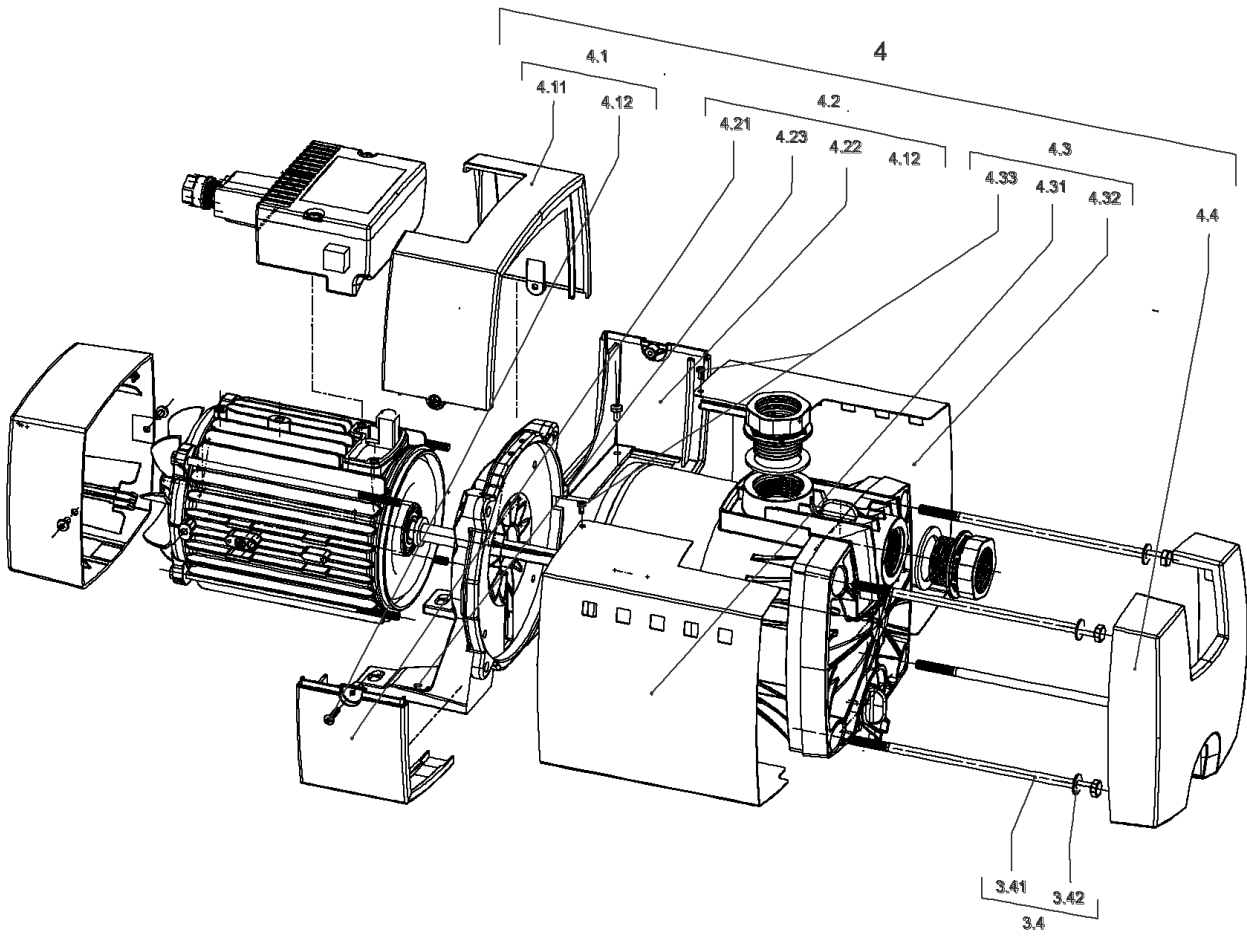

Covering HiMulti BG63 3 stages KIT

Item	Article no.	Description	Quantity
4.1	4197787	Top bracket BG63 KIT	1
4.11		> TOP BRACKET T63	1
4.12		> SCREW CBL-Z M3,5X19 ISO7045 450HV ZN BLA	2
4.2	4197788	Bottom bracket BG63 KIT	1
4.21		> LEFT BOTTOM BRACKET T63	1
4.22		> RIGHT BOTTOM BRACKET T63	1
4.23		> SCREW-CBS-M4L8-BLA-GALVA-TORX-SELF-CUT	2
4.12		> SCREW CBL-Z M3,5X19 ISO7045 450HV ZN BLA	2
4.3	4197789	Metal sheet 3 stages KIT	1
4.31		> AESTHETIC LEFT METAL SHEET 3 STAGES	1
4.32		> AESTHETIC RIGHT METAL SHEET EQ 3 STAGES	1
4.33		> SCREW CBL-Z M3X4 ISO7045 4.8 ZN	2
4.4	4197790	Covering front f.pump housing VP.	1
3.4	4197782	Stud bolt M6X132 KIT	1
3.41		> STUD-BOLT-H-M6L132X30-ZINCED	4
3.42		> WASHER M6xØ12 ZN ISO7089	4