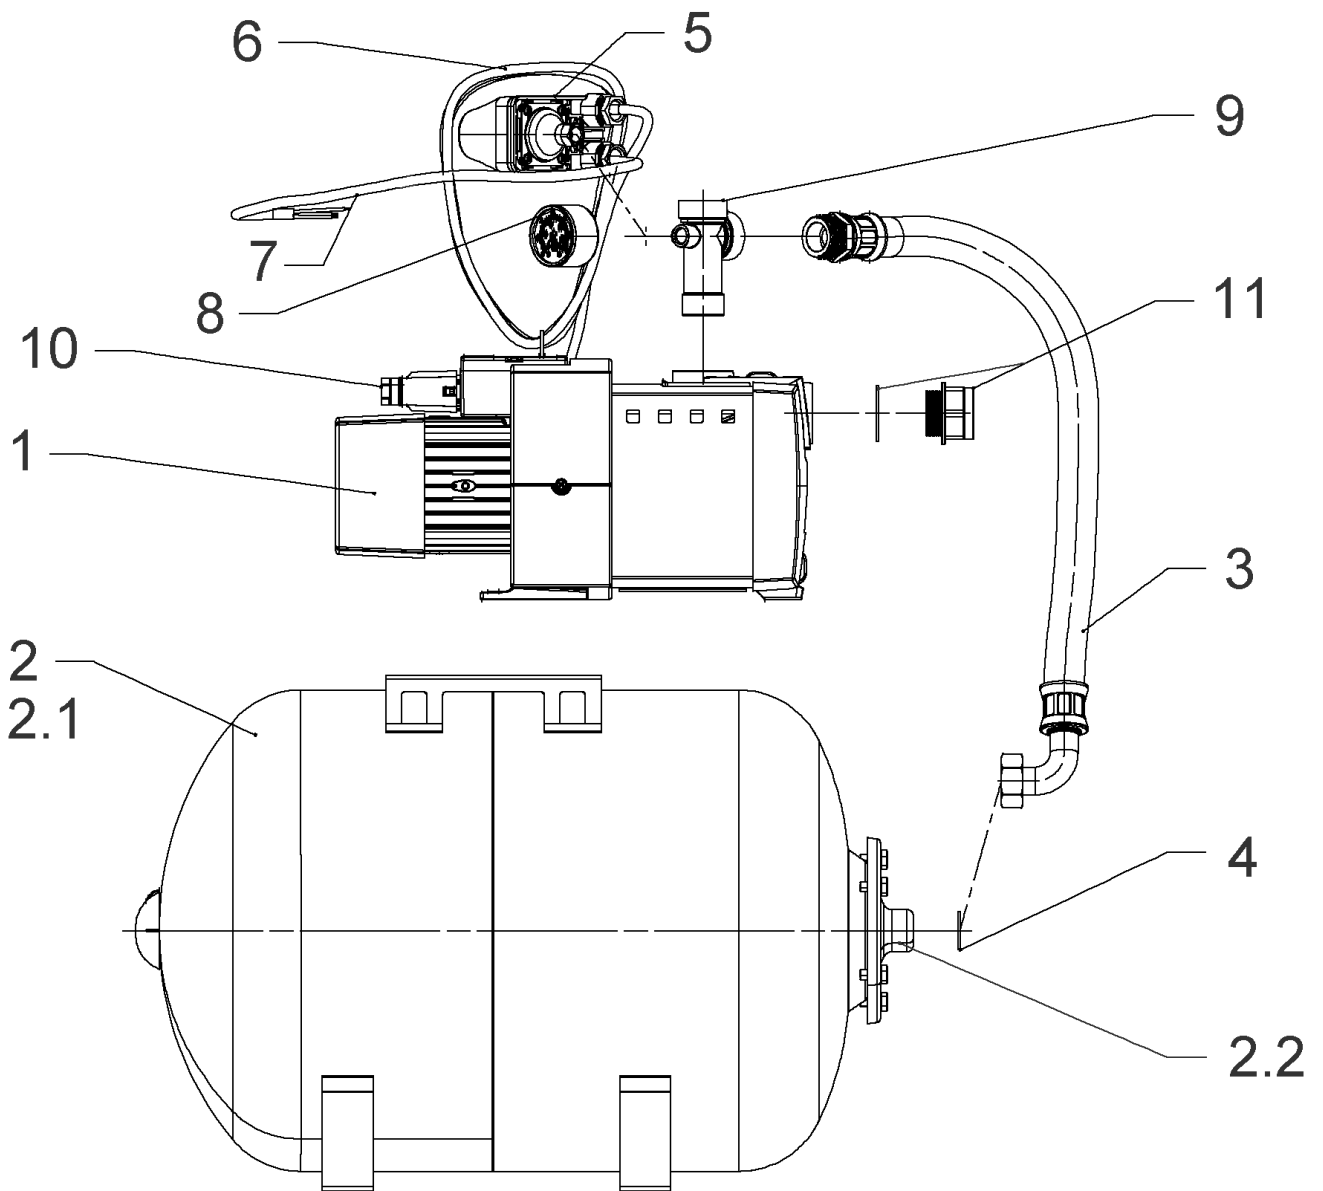

HiMulti3H50-44 (2543621)

Item	Article no.	Description	Quantity
1	4189524	HiMulti 3-44 /1/5/230	1
2	2027578	DIAPHRAGM VESSEL 50L PN10 HWW VP.	1
2.1	2132491	DIAPHRAGM 50L-HWW VP.	1
2.2	4190131	COUNTER-FLANGE PRESS.VESSEL 50-100L VP.	1
3	2027583	FLEX.HOSE R1"M(W90°)-1"F550PN10 ACS.VP.	1
4	2042873	FLAT GASKET 21x30x2 C4400 VP.	1
5	4207562	PRESSURESWITCH-PM5XH05-ACS-2.2/3.5 VP.	1
6	4207571	Power câble pressure switch PM5/12 VP.	1
7	4207572	Cable motor/pressure switch HiMulti3 VP.	1
8	2027581	PRESSURE GAUGE 0-6BAR D50 G1/4"HIND INL	1
9	2068034	DISTRIBUTOR BRASS R1" TYPE RCLL 91 MM	1
10	4197774	Connector NT.WS8 VP.	1
11	4199869	Screwed connection Gasket HiMulti KIT	1
		> SCREW CONNECTION M/M 1" GRIVORY	1
		> O RING Ø27.8X3.6-EPDM-70SH	1