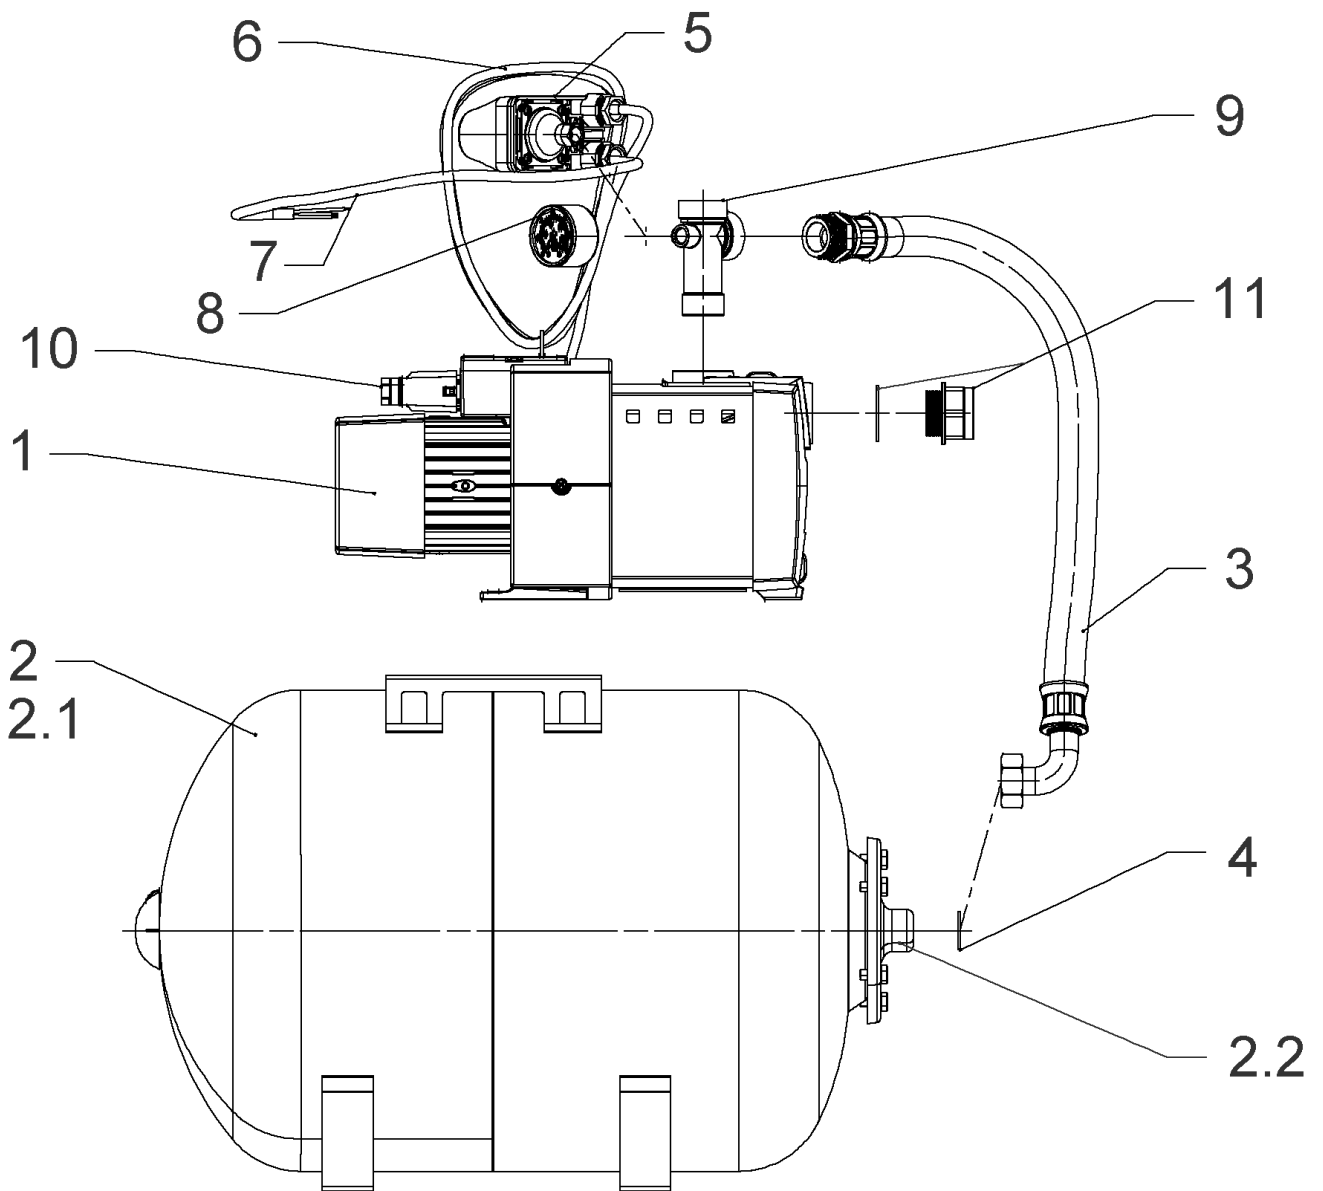

HiMulti3H50-45 (2543622)

Item	Article no.	Description	Quantity
1	4189526	HiMulti 3-45 /1/5/230	1
2	2027578	DIAPHRAGM VESSEL 50L PN10 HWW VP.	1
2.1	2132491	DIAPHRAGM 50L-HWW VP.	1
2.2	4190131	COUNTER-FLANGE PRESS.VESSEL 50-100L VP.	1
3	2027583	FLEX.HOSE R1"M(W90°)-1"F550PN10 ACS.VP.	1
4	2042873	FLAT GASKET 21x30x2 C4400 VP.	1
5	4207563	PRESSURESWITCH-PM5XH05-ACS-3.2/4.5-WI VP	1
6	4207571	Power câble pressure switch PM5/12 VP.	1
7	4207572	Cable motor/pressure switch HiMulti3 VP.	1
8	2027581	PRESSURE GAUGE 0-6BAR D50 G1/4"HIND INL	1
9	2068034	DISTRIBUTOR BRASS R1" TYPE RCLL 91 MM	1
10	4197774	Connector NT.WS8 VP.	1
11	4199869	Screwed connection Gasket HiMulti KIT	1
		> SCREW CONNECTION M/M 1" GRIVORY	1
		> O RING Ø27.8X3.6-EPDM-70SH	1