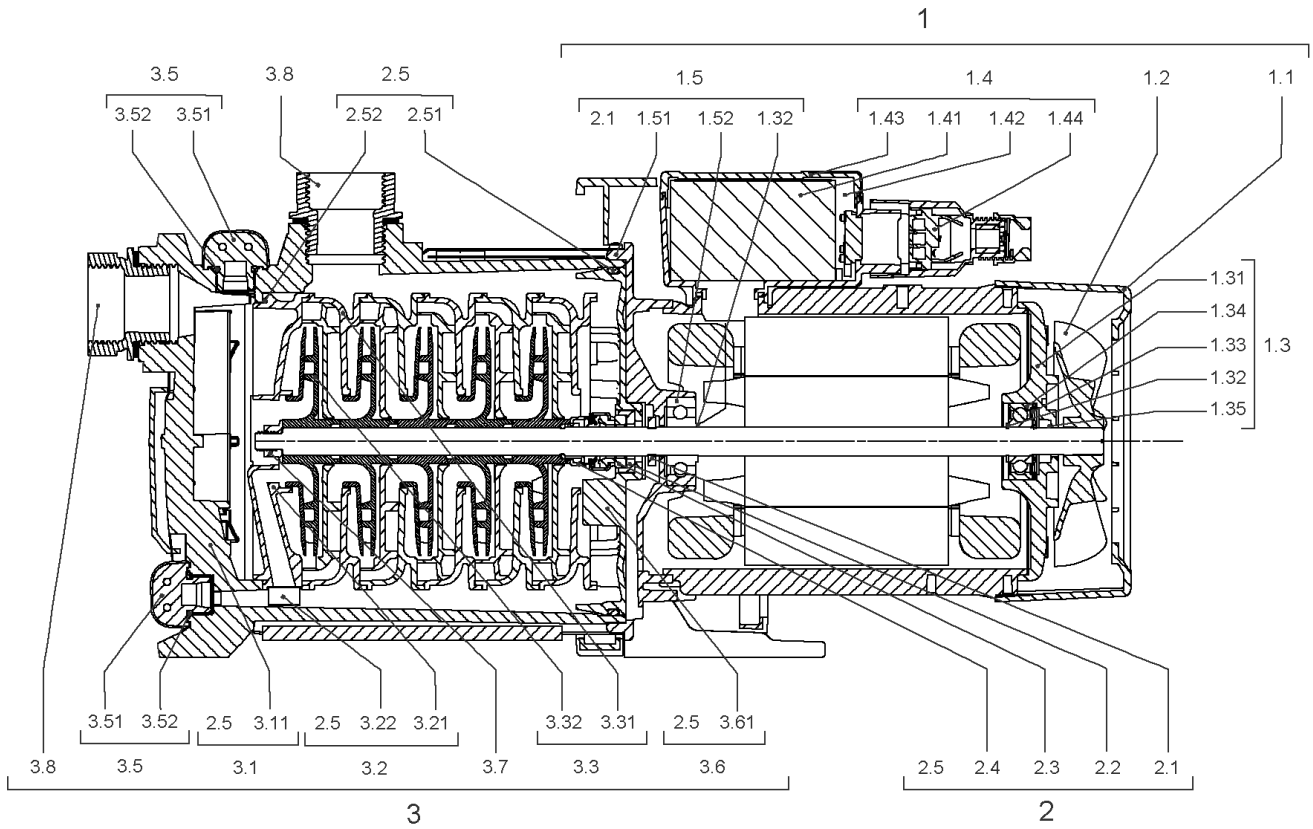

HiMulti 3-24 /1/5/230 (4189518)

Item	Article no.	Description	Quantity
1	4197791	Motor HiMulti 3-24 0.4KW 1~ L316 VP.	1
1.1	4197765	> Fan Housing BG63 HiMulti VP.	1
1.2	4197766	> Fan wheel BG63 D.100 VP.	1
1.3	4197767	> End shield N.D.E.BG63 HiMulti KIT	1
1.31		>> REAR-BEARING-MOT63-D94-D32-GROOVE	1
1.32	4197768	>> Circlip D.12x1 VP.	1
1.33		>> CURVED SPRING WASHER 6201	1
1.34	4197769	>> Ball bearing 6201/ZZ-C3 (HT) VP.	1
1.35		>> O RING Ø32X3-EPDM-70SH	1
1.4	4197770	> Terminal Box BG63 HiMulti 14MF KIT	1
1.41	4197771	>> Capacitor 14MF 450V LG.69 V5 VP.	1
		>> SCREW CBL-Z M3,5X19 ISO7045 450HV ZN BLA	2
1.42		>> TERMINAL BOX EQUIPPED HI-MULTI-B	1
1.43		>> TERMINAL BOX COVER EQUIPED	1
1.44	4197774	>> Connector NT.WS8 VP.	1
1.5	4197772	> Lantern BG63 HiMulti KIT	1
1.51		>> LANTERN-MACHINED-T63-HI MULTI	1
1.32	4197768	>> Circlip D.12x1 VP.	1
1.52	4197769	>> Ball bearing 6201/ZZ-C3 (HT) VP.	1
2.1		>> THROWER-D11x20x3-65/70SH	1
2	4197775	Mech.seal EPDM PN8 ACS HiMulti KIT	1
2.1		> THROWER-D11x20x3-65/70SH	1
2.2		> STAT-RING-13.26.8-LE-VP-MTU	1
2.3		> MECHANICAL-SEAL-RING-FA12.24.13-BPFF-MTU	1
2.4		> STOP RING FLEX. NORYL	1
2.5	4197773	> Casing flat gaskey HiMulti KIT	1
2.51		>> O RING Ø136,12X3.53-EPDM-70SH	1
2.52		>> O RING Ø116X1.78-EPDM-70SH	1
3		Hydraulic HiMulti 3-24 KIT	1
3.1	4197793	> Pump housing HiMulti 3-24/44 KIT	1
3.11		>> PUMP HOUSING 4 STAGES-HiMulti	1
2.5	4197773	>> Casing flat gaskey HiMulti KIT	1
2.51		>>> O RING Ø136,12X3.53-EPDM-70SH	1
2.52		>>> O RING Ø116X1.78-EPDM-70SH	1