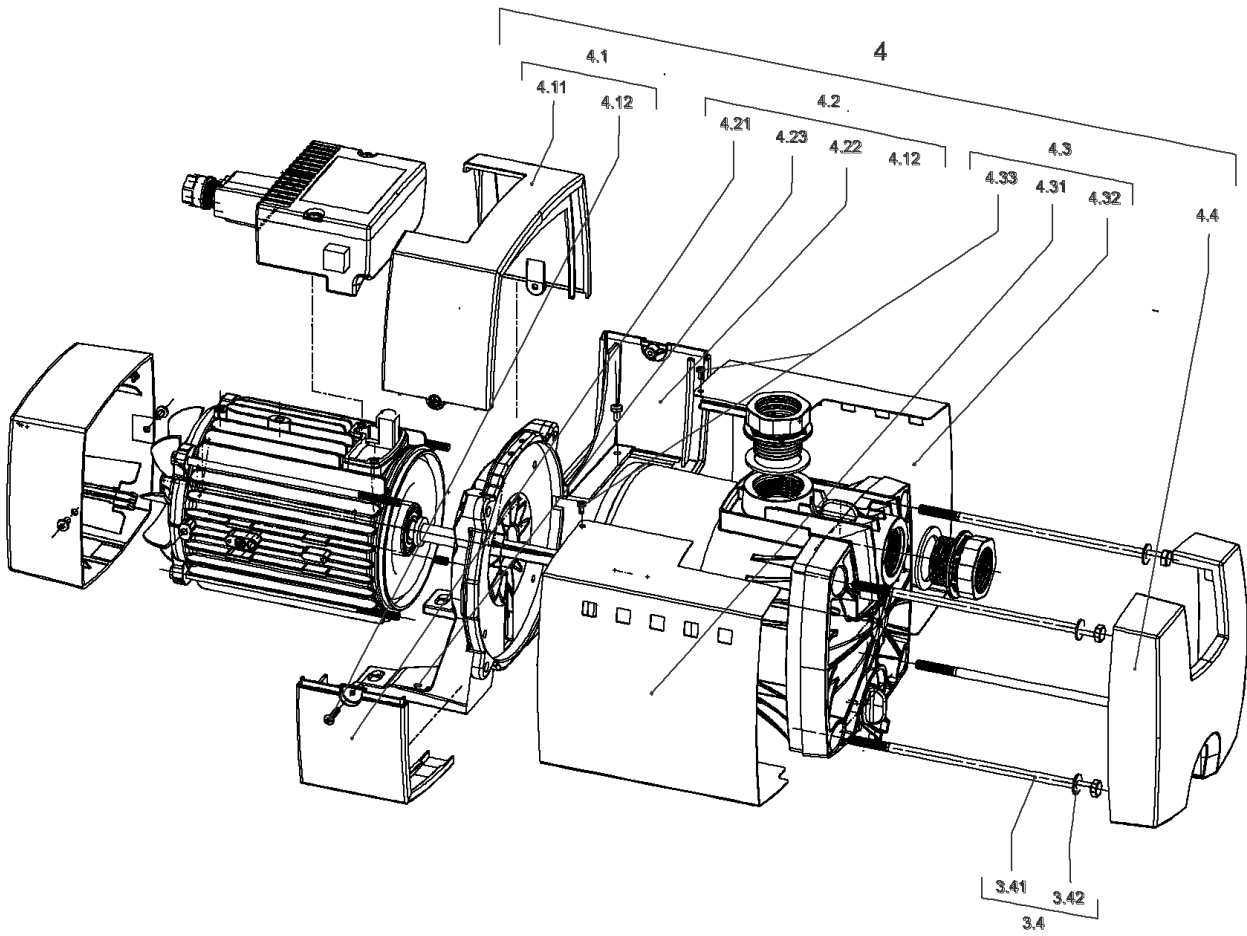

Covering HiMulti BG71 5 stages KIT

Item	Article no.	Description	Quantity
4.1	4197821	Top bracket BG71 KIT	1
4.11		> TOP BRACKET T71	1
4.12		> SCREW CBL-Z M3,5X19 ISO7045 450HV ZN BLA	2
4.2	4197822	Bottom bracket BG71 KIT	1
4.21		> LEFT BOTTOM BRACKET T71	1
4.22		> RIGHT BOTTOM BRACKET T71	1
4.23		> SCREW-CBS-M4L8-BLA-GALVA-TORX-SELF-CUT	2
4.12		> SCREW CBL-Z M3,5X19 ISO7045 450HV ZN BLA	2
4.3	4197806	Metal sheet 5 stages KIT	1
4.31		> AESTHETIC LEFT METAL SHEET 5 STAGES	1
4.32		> AESTHETIC RIGHT METAL SHEET EQ 5 STAGES	1
4.33		> SCREW CBL-Z M3X4 ISO7045 4.8 ZN	2
4.4	4197790	Covering front f.pump housing VP.	1
3.4	4197804	Stud bolt M6X180 KIT	1
3.41		> STUD-BOLT-H-M6L180X30-ZINCED	4
3.42		> WASHER M6xØ12 ZN ISO7089	4