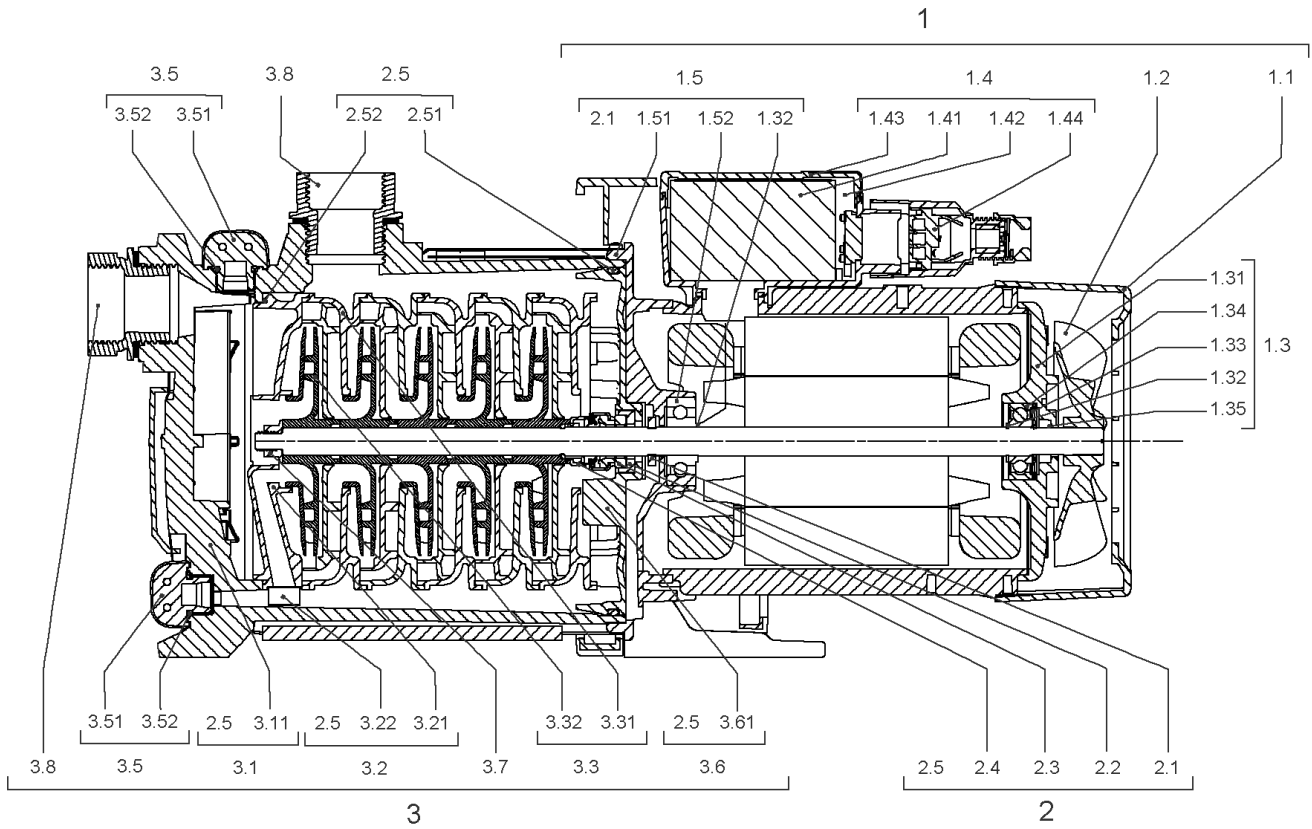

HiMulti 3-25 P/1/5/230 (4194281)

Item	Article no.	Description	Quantity
1	4197797	Motor HiMulti 3-25 0.5KW 1~ L360 VP.	1
1.1	4197765	> Fan Housing BG63 HiMulti VP.	1
1.2	4197766	> Fan wheel BG63 D.100 VP.	1
1.3	4197767	> End shield N.D.E.BG63 HiMulti KIT	1
1.31		>> REAR-BEARING-MOT63-D94-D32-GROOVE	1
1.32	4197768	>> Circlip D.12x1 VP.	1
1.33		>> CURVED SPRING WASHER 6201	1
1.34	4197769	>> Ball bearing 6201/ZZ-C3 (HT) VP.	1
1.35		>> O RING Ø32X3-EPDM-70SH	1
1.4	4197798	> Terminal Box BG63 HiMulti 16MF KIT	1
	4197799	>> Capacitor 16MF 450V LG.69 V5 VP.	1
		>> SCREW CBL-Z M3,5X19 ISO7045 450HV ZN BLA	2
		>> TERMINAL BOX EQUIPPED HI-MULTI-B	1
		>> TERMINAL BOX COVER EQUIPED	1
	4197774	>> Connector NT.WS8 VP.	1
1.5	4197772	> Lantern BG63 HiMulti KIT	1
1.51		>> LANTERN-MACHINED-T63-HI MULTI	1
1.32	4197768	>> Circlip D.12x1 VP.	1
1.52	4197769	>> Ball bearing 6201/ZZ-C3 (HT) VP.	1
2.1		>> THROWER-D11x20x3-65/70SH	1
2	4197775	Mech.seal EPDM PN8 ACS HiMulti KIT	1
2.1		> THROWER-D11x20x3-65/70SH	1
2.2		> STAT-RING-13.26.8-LE-VP-MTU	1
2.3		> MECHANICAL-SEAL-RING-FA12.24.13-BPFF-MTU	1
2.4		> STOP RING FLEX. NORYL	1
2.5	4197773	> Casing flat gaskey HiMulti KIT	1
2.51		>> O RING Ø136,12X3.53-EPDM-70SH	1
2.52		>> O RING Ø116X1.78-EPDM-70SH	1
3		Hydraulic HiMulti 3-25 self-priming KIT	1
3.1	4197803	> Pump housing HiMulti 3-25/45 KIT	1
3.11		>> PUMP HOUSING 5 STAGES-HiMulti	1
2.5	4197773	>> Casing flat gaskey HiMulti KIT	1
2.51		>>> O RING Ø136,12X3.53-EPDM-70SH	1
2.52		>>> O RING Ø116X1.78-EPDM-70SH	1