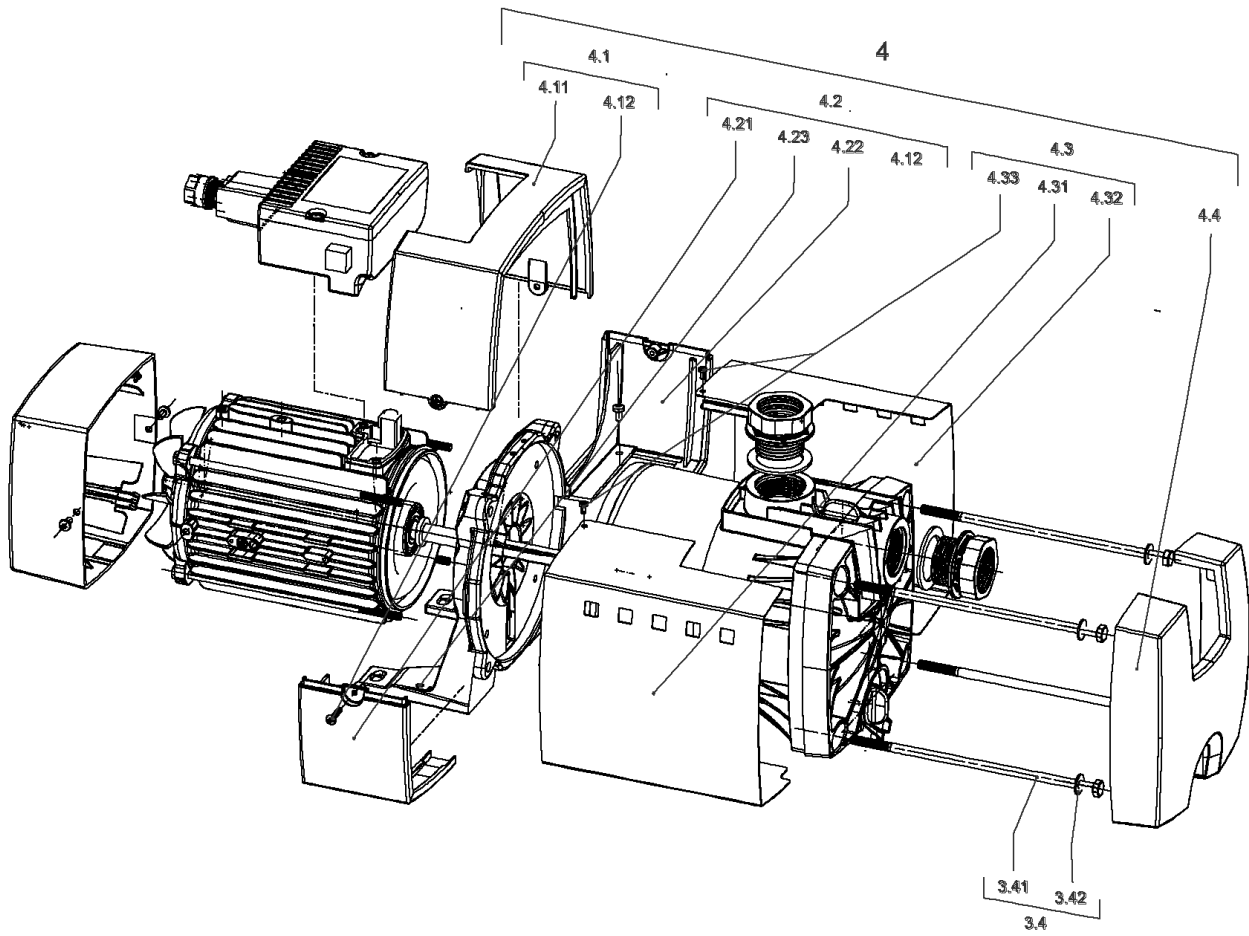

Covering HiMulti BG71 5 stages KIT

Item	Article no.	Description	Quantity
4.1	4197821	Top bracket BG71 KIT	1
4.11		> TOP BRACKET T71	1
4.12		> SCREW CBL-Z M3,5X19 ISO7045 450HV ZN BLA	2
4.2	4197822	Bottom bracket BG71 KIT	1
4.21		> LEFT BOTTOM BRACKET T71	1
4.22		> RIGHT BOTTOM BRACKET T71	1
4.23		> SCREW-CBS-M4L8-BLA-GALVA-TORX-SELF-CUT	2
4.12		> SCREW CBL-Z M3,5X19 ISO7045 450HV ZN BLA	2
4.3	4197806	Metal sheet 5 stages KIT	1
4.31		> AESTHETIC LEFT METAL SHEET 5 STAGES	1
4.32		> AESTHETIC RIGHT METAL SHEET EQ 5 STAGES	1
4.33		> SCREW CBL-Z M3X4 ISO7045 4.8 ZN	2
4.4	4197790	Covering front f.pump housing VP.	1
3.4	4197804	Stud bolt M6X180 KIT	1
3.41		> STUD-BOLT-H-M6L180X30-ZINCED	4
3.42		> WASHER M6xØ12 ZN ISO7089	4