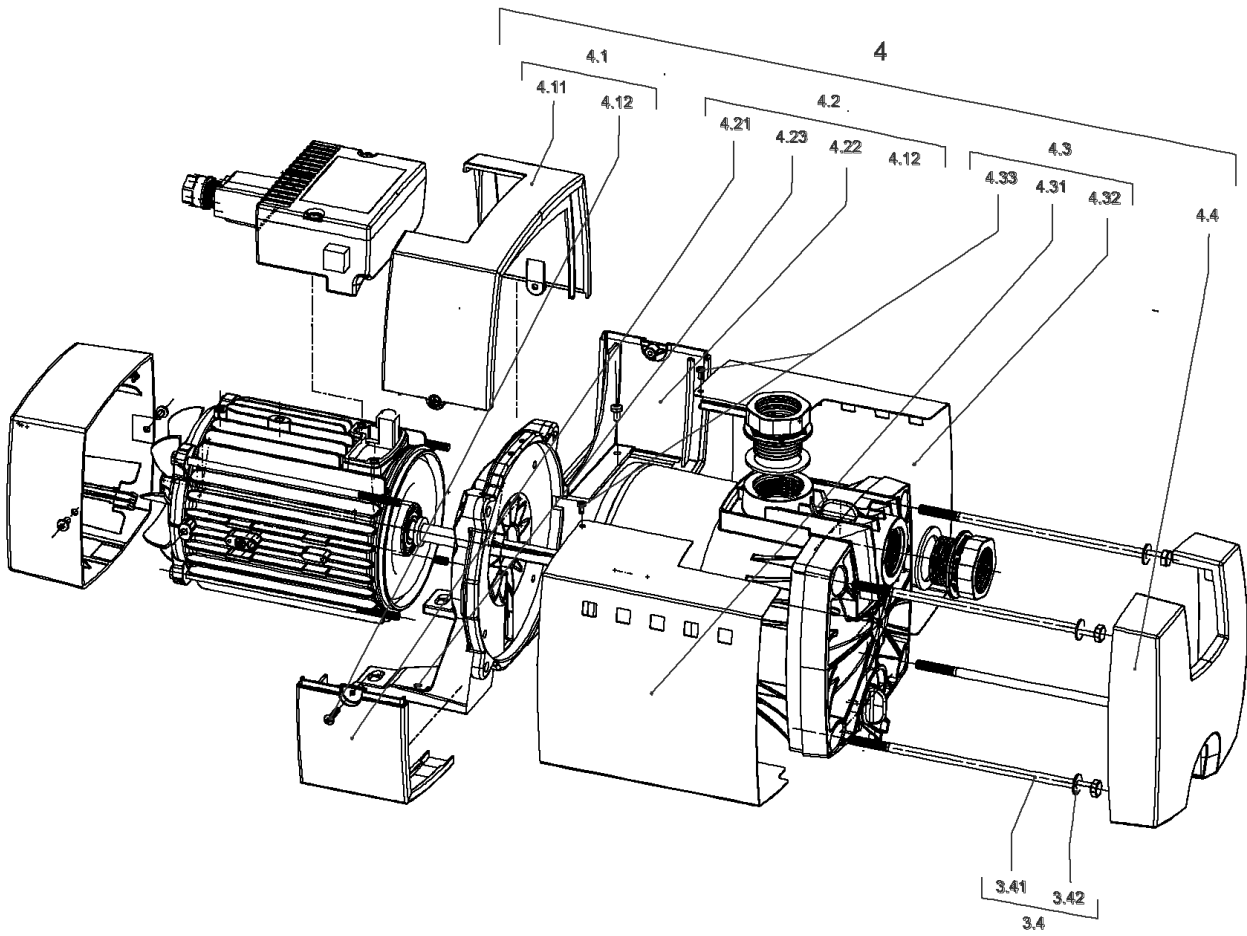

Covering HiMulti BG63 5 stages KIT

Item	Article no.	Description	Quantity
4.1	4197787	Top bracket BG63 KIT	1
4.11		> TOP BRACKET T63	1
4.12		> SCREW CBL-Z M3,5X19 ISO7045 450HV ZN BLA	2
4.2	4197788	Bottom bracket BG63 KIT	1
4.21		> LEFT BOTTOM BRACKET T63	1
4.22		> RIGHT BOTTOM BRACKET T63	1
4.23		> SCREW-CBS-M4L8-BLA-GALVA-TORX-SELF-CUT	2
4.12		> SCREW CBL-Z M3,5X19 ISO7045 450HV ZN BLA	2
4.3	4197806	Metal sheet 5 stages KIT	1
4.31		> AESTHETIC LEFT METAL SHEET 5 STAGES	1
4.32		> AESTHETIC RIGHT METAL SHEET EQ 5 STAGES	1
4.33		> SCREW CBL-Z M3X4 ISO7045 4.8 ZN	2
4.4	4197790	Covering front f.pump housing VP.	1
3.4	4197804	Stud bolt M6X180 KIT	1
3.41		> STUD-BOLT-H-M6L180X30-ZINCED	4
3.42		> WASHER M6xØ12 ZN ISO7089	4