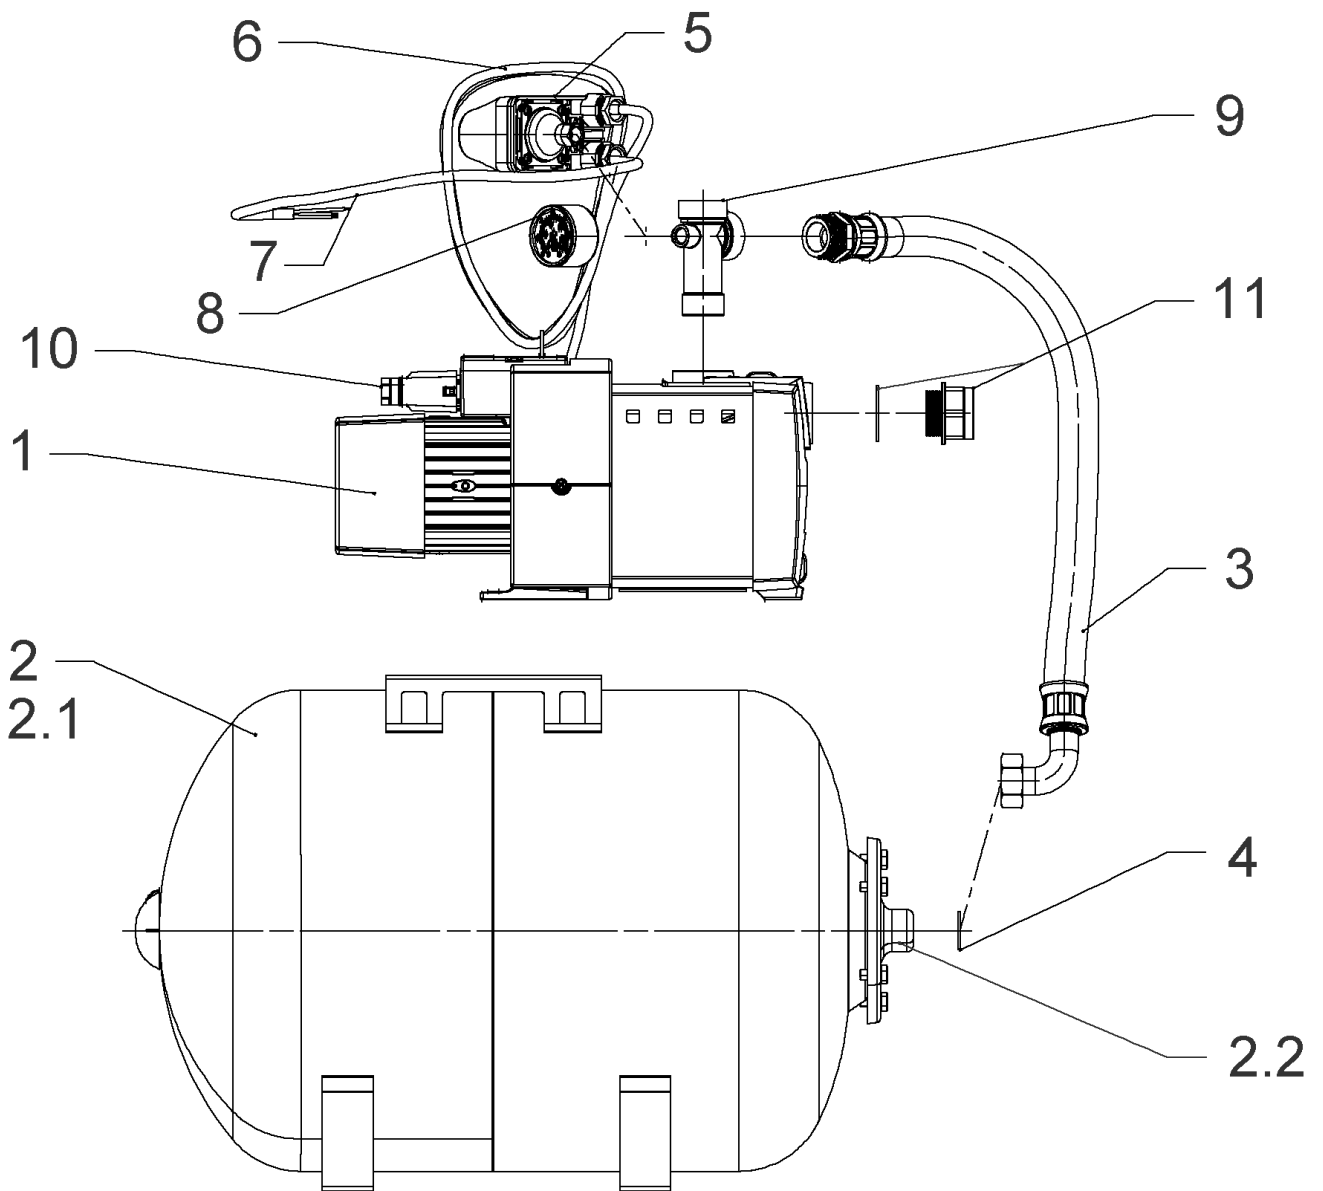

## Covering HiMulti BG63 4 stages KIT

Item	Article no.	Description	Quantity
4.1	4197787	Top bracket BG63 KIT	1
4.11		> TOP BRACKET T63	1
4.12		> SCREW CBL-Z M3,5X19 ISO7045 450HV ZN BLA	2
4.2	4197788	Bottom bracket BG63 KIT	1
4.21		> LEFT BOTTOM BRACKET T63	1
4.22		> RIGHT BOTTOM BRACKET T63	1
4.23		> SCREW-CBS-M4L8-BLA-GALVA-TORX-SELF-CUT	2
4.12		> SCREW CBL-Z M3,5X19 ISO7045 450HV ZN BLA	2
4.3	4197796	Metal sheet 4 stages KIT	1
4.31		> AESTHETIC LEFT METAL SHEET 4 STAGES	1
4.32		> AESTHETIC RIGHT METAL SHEET EQ 4 STAGES	1
4.33		> SCREW CBL-Z M3X4 ISO7045 4.8 ZN	2
4.4	4197790	Covering front f.pump housing VP.	1
3.4	4197794	Stud bolt M6X156 KIT	1
3.41		> STUD-BOLT-H-M6L156X30-ZINCED	4
3.42		> WASHER M6xØ12 ZN ISO7089	4