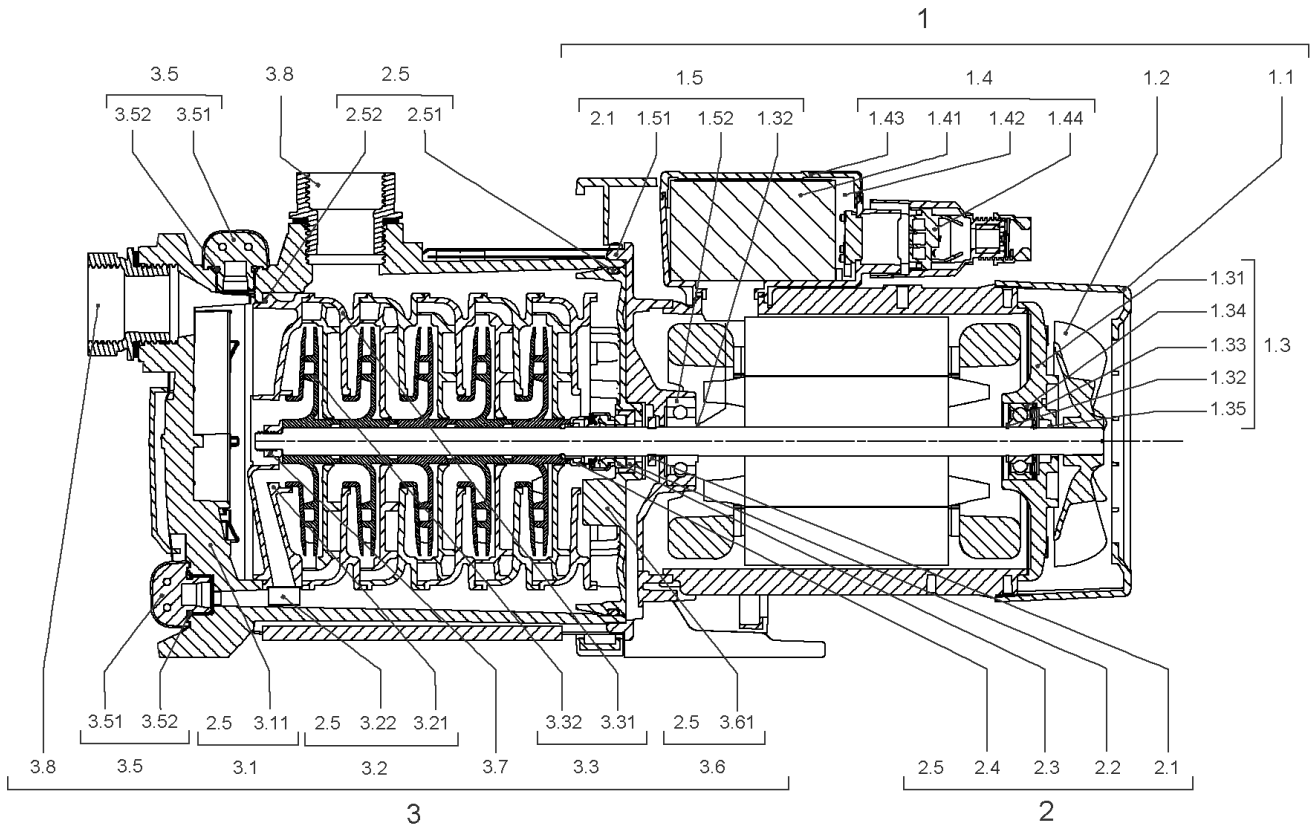

HiMulti 3-25 /1/5/230 (4189520)

Item	Article no.	Description	Quantity
1	4197797	Motor HiMulti 3-25 0.5KW 1~ L360 VP.	1
1.1	4197765	> Fan Housing BG63 HiMulti VP.	1
1.2	4197766	> Fan wheel BG63 D.100 VP.	1
1.3	4197767	> End shield N.D.E.BG63 HiMulti KIT	1
1.31		>> REAR-BEARING-MOT63-D94-D32-GROOVE	1
1.32	4197768	>> Circlip D.12x1 VP.	1
1.33		>> CURVED SPRING WASHER 6201	1
1.34	4197769	>> Ball bearing 6201/ZZ-C3 (HT) VP.	1
1.35		>> O RING Ø32X3-EPDM-70SH	1
1.4	4197798	> Terminal Box BG63 HiMulti 16MF KIT	1
	4197799	>> Capacitor 16MF 450V LG.69 V5 VP.	1
		>> SCREW CBL-Z M3,5X19 ISO7045 450HV ZN BLA	2
		>> TERMINAL BOX EQUIPPED HI-MULTI-B	1
		>> TERMINAL BOX COVER EQUIPED	1
	4197774	>> Connector NT.WS8 VP.	1
1.5	4197772	> Lantern BG63 HiMulti KIT	1
1.51		>> LANTERN-MACHINED-T63-HI MULTI	1
1.32	4197768	>> Circlip D.12x1 VP.	1
1.52	4197769	>> Ball bearing 6201/ZZ-C3 (HT) VP.	1
2.1		>> THROWER-D11x20x3-65/70SH	1
2	4197775	Mech.seal EPDM PN8 ACS HiMulti KIT	1
2.1		> THROWER-D11x20x3-65/70SH	1
2.2		> STAT-RING-13.26.8-LE-VP-MTU	1
2.3		> MECHANICAL-SEAL-RING-FA12.24.13-BPFF-MTU	1
2.4		> STOP RING FLEX. NORYL	1
2.5	4197773	> Casing flat gaskey HiMulti KIT	1
2.51		>> O RING Ø136,12X3.53-EPDM-70SH	1
2.52		>> O RING Ø116X1.78-EPDM-70SH	1
3		Hydraulic HiMulti 3-25 KIT	1
3.1	4197803	> Pump housing HiMulti 3-25/45 KIT	1
3.11		>> PUMP HOUSING 5 STAGES-HiMulti	1
2.5	4197773	>> Casing flat gaskey HiMulti KIT	1
2.51		>>> O RING Ø136,12X3.53-EPDM-70SH	1
2.52		>>> O RING Ø116X1.78-EPDM-70SH	1