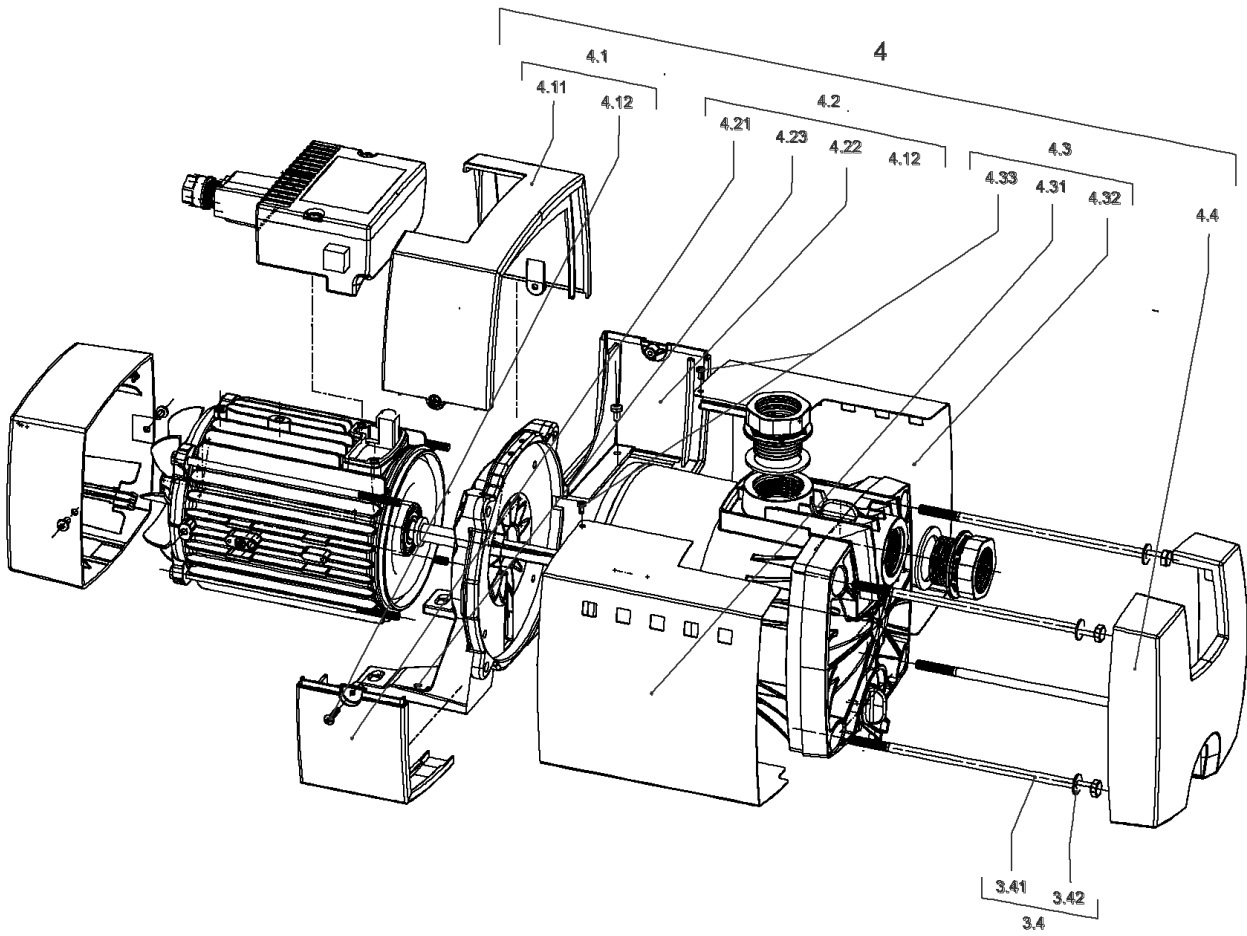

Covering HiMulti BG63 4 stages KIT

Item	Article no.	Description	Quantity
4.1	4197787	Top bracket BG63 KIT	1
4.11		> TOP BRACKET T63	1
4.12		> SCREW CBL-Z M3,5X19 ISO7045 450HV ZN BLA	2
4.2	4197788	Bottom bracket BG63 KIT	1
4.21		> LEFT BOTTOM BRACKET T63	1
4.22		> RIGHT BOTTOM BRACKET T63	1
4.23		> SCREW-CBS-M4L8-BLA-GALVA-TORX-SELF-CUT	2
4.12		> SCREW CBL-Z M3,5X19 ISO7045 450HV ZN BLA	2
4.3	4197796	Metal sheet 4 stages KIT	1
4.31		> AESTHETIC LEFT METAL SHEET 4 STAGES	1
4.32		> AESTHETIC RIGHT METAL SHEET EQ 4 STAGES	1
4.33		> SCREW CBL-Z M3X4 ISO7045 4.8 ZN	2
4.4	4197790	Covering front f.pump housing VP.	1
3.4	4197794	Stud bolt M6X156 KIT	1
3.41		> STUD-BOLT-H-M6L156X30-ZINCED	4
3.42		> WASHER M6xØ12 ZN ISO7089	4