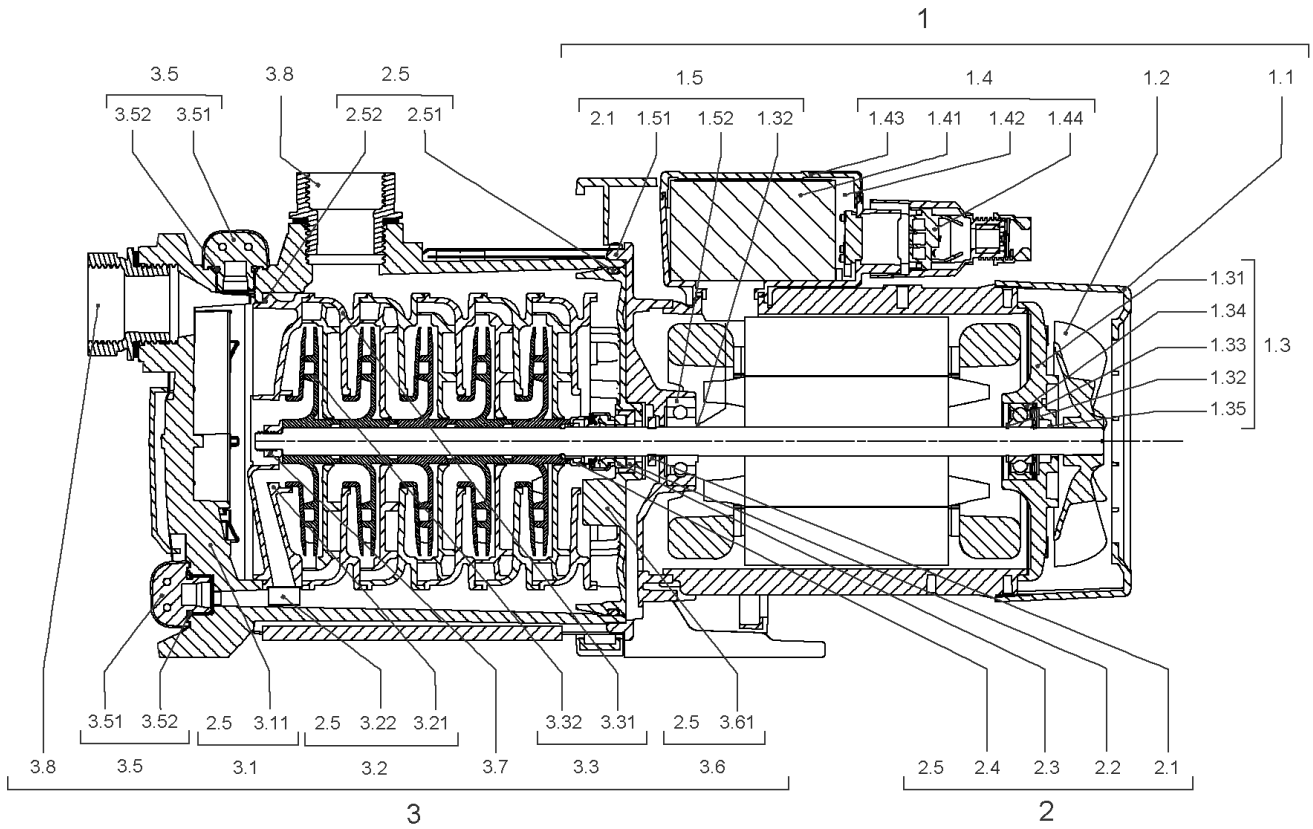

HiMulti 3-24 P/1/5/230 (4194280)

Item	Article no.	Description	Quantity
1	4197791	Motor HiMulti 3-24 0.4KW 1~ L316 VP.	1
1.1	4197765	> Fan Housing BG63 HiMulti VP.	1
1.2	4197766	> Fan wheel BG63 D.100 VP.	1
1.3	4197767	> End shield N.D.E.BG63 HiMulti KIT	1
1.31		>> REAR-BEARING-MOT63-D94-D32-GROOVE	1
1.32	4197768	>> Circlip D.12x1 VP.	1
1.33		>> CURVED SPRING WASHER 6201	1
1.34	4197769	>> Ball bearing 6201/ZZ-C3 (HT) VP.	1
1.35		>> O RING Ø32X3-EPDM-70SH	1
1.4	4197770	> Terminal Box BG63 HiMulti 14MF KIT	1
1.41	4197771	>> Capacitor 14MF 450V LG.69 V5 VP.	1
		>> SCREW CBL-Z M3,5X19 ISO7045 450HV ZN BLA	2
1.42		>> TERMINAL BOX EQUIPPED HI-MULTI-B	1
1.43		>> TERMINAL BOX COVER EQUIPED	1
1.44	4197774	>> Connector NT.WS8 VP.	1
1.5	4197772	> Lantern BG63 HiMulti KIT	1
1.51		>> LANTERN-MACHINED-T63-HI MULTI	1
1.32	4197768	>> Circlip D.12x1 VP.	1
1.52	4197769	>> Ball bearing 6201/ZZ-C3 (HT) VP.	1
2.1		>> THROWER-D11x20x3-65/70SH	1
2	4197775	Mech.seal EPDM PN8 ACS HiMulti KIT	1
2.1		> THROWER-D11x20x3-65/70SH	1
2.2		> STAT-RING-13.26.8-LE-VP-MTU	1
2.3		> MECHANICAL-SEAL-RING-FA12.24.13-BPFF-MTU	1
2.4		> STOP RING FLEX. NORYL	1
2.5	4197773	> Casing flat gaskey HiMulti KIT	1
2.51		>> O RING Ø136,12X3.53-EPDM-70SH	1
2.52		>> O RING Ø116X1.78-EPDM-70SH	1
3		Hydraulic HiMulti 3-24 self-priming KIT	1
3.1	4197793	> Pump housing HiMulti 3-24/44 KIT	1
3.11		>> PUMP HOUSING 4 STAGES-HiMulti	1
2.5	4197773	>> Casing flat gaskey HiMulti KIT	1
2.51		>>> O RING Ø136,12X3.53-EPDM-70SH	1
2.52		>>> O RING Ø116X1.78-EPDM-70SH	1