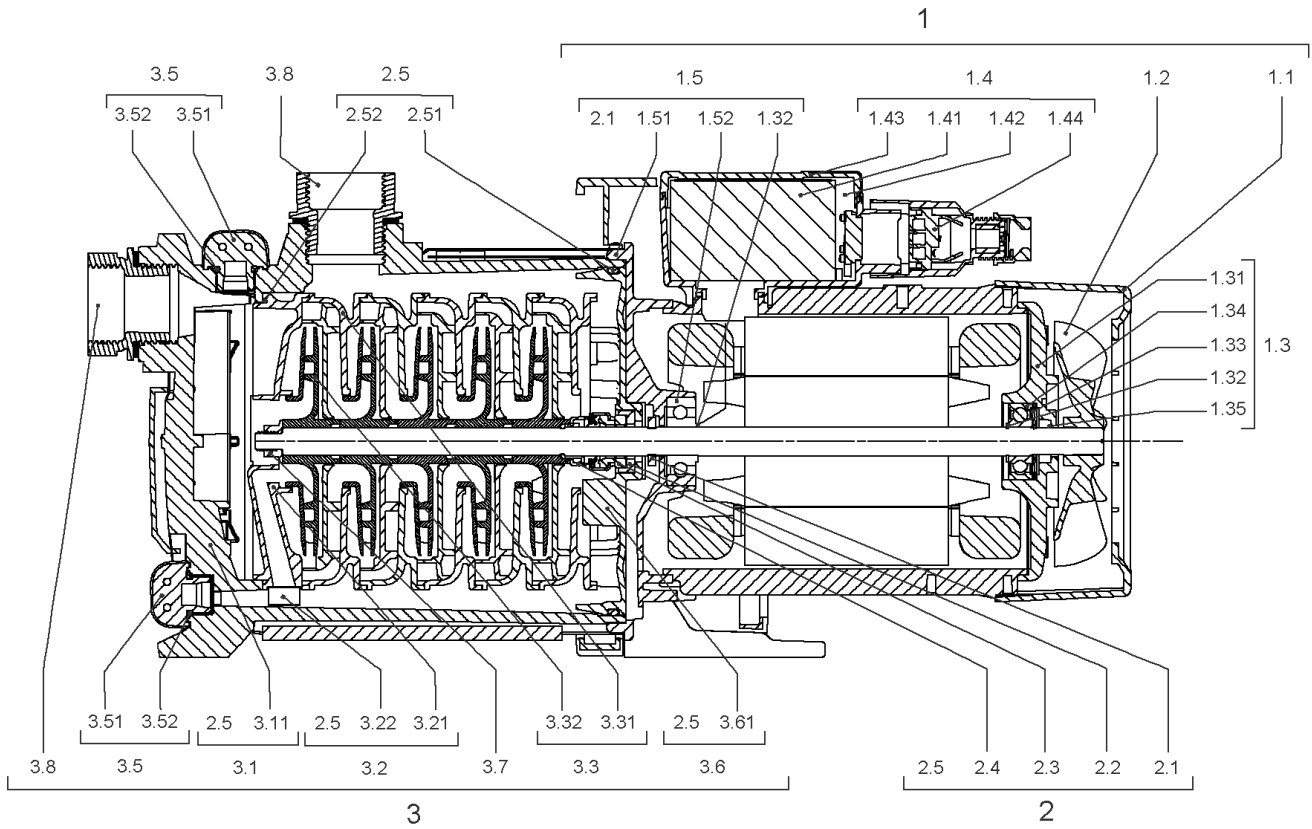

HiMulti 3-23 /1/5/230 (4189516)

Item	Article no.	Description	Quantity
1	4197764	Motor HiMulti 3-23/43 0.4KW 1~ L292 VP.	1
1.1	4197765	> Fan Housing BG63 HiMulti VP.	1
1.2	4197766	> Fan wheel BG63 D.100 VP.	1
1.3	4197767	> End shield N.D.E.BG63 HiMulti KIT	1
1.31		>> REAR-BEARING-MOT63-D94-D32-GROOVE	1
1.32	4197768	>> Circlip D.12x1 VP.	1
1.33		>> CURVED SPRING WASHER 6201	1
1.34	4197769	>> Ball bearing 6201/ZZ-C3 (HT) VP.	1
1.35		>> O RING Ø32X3-EPDM-70SH	1
1.4	4197770	> Terminal Box BG63 HiMulti 14MF KIT	1
1.41	4197771	>> Capacitor 14MF 450V LG.69 V5 VP.	1
		>> SCREW CBL-Z M3,5X19 ISO7045 450HV ZN BLA	2
1.42		>> TERMINAL BOX EQUIPPED HI-MULTI-B	1
1.43		>> TERMINAL BOX COVER EQUIPED	1
1.44	4197774	>> Connector NT.WS8 VP.	1
1.5	4197772	> Lantern BG63 HiMulti KIT	1
1.51		>> LANTERN-MACHINED-T63-HI MULTI	1
1.32	4197768	>> Circlip D.12x1 VP.	1
1.52	4197769	>> Ball bearing 6201/ZZ-C3 (HT) VP.	1
2.1		>> THROWER-D11x20x3-65/70SH	1
2	4197775	Mech.seal EPDM PN8 ACS HiMulti KIT	1
2.1		> THROWER-D11x20x3-65/70SH	1
2.2		> STAT-RING-13.26.8-LE-VP-MTU	1
2.3		> MECHANICAL-SEAL-RING-FA12.24.13-BPFF-MTU	1
2.4		> STOP RING FLEX. NORYL	1
2.5	4197773	> Casing flat gaskey HiMulti KIT	1
2.51		>> O RING Ø136,12X3.53-EPDM-70SH	1
2.52		>> O RING Ø116X1.78-EPDM-70SH	1
3		Hydraulic HiMulti 3-23 KIT	1
3.1	4197778	> Pump housing HiMulti 3-23/43 KIT	1
3.11		>> PUMP HOUSING 3 STAGES-HiMulti	1
2.5	4197773	>> Casing flat gaskey HiMulti KIT	1
2.51		>>> O RING Ø136,12X3.53-EPDM-70SH	1
2.52		>>> O RING Ø116X1.78-EPDM-70SH	1