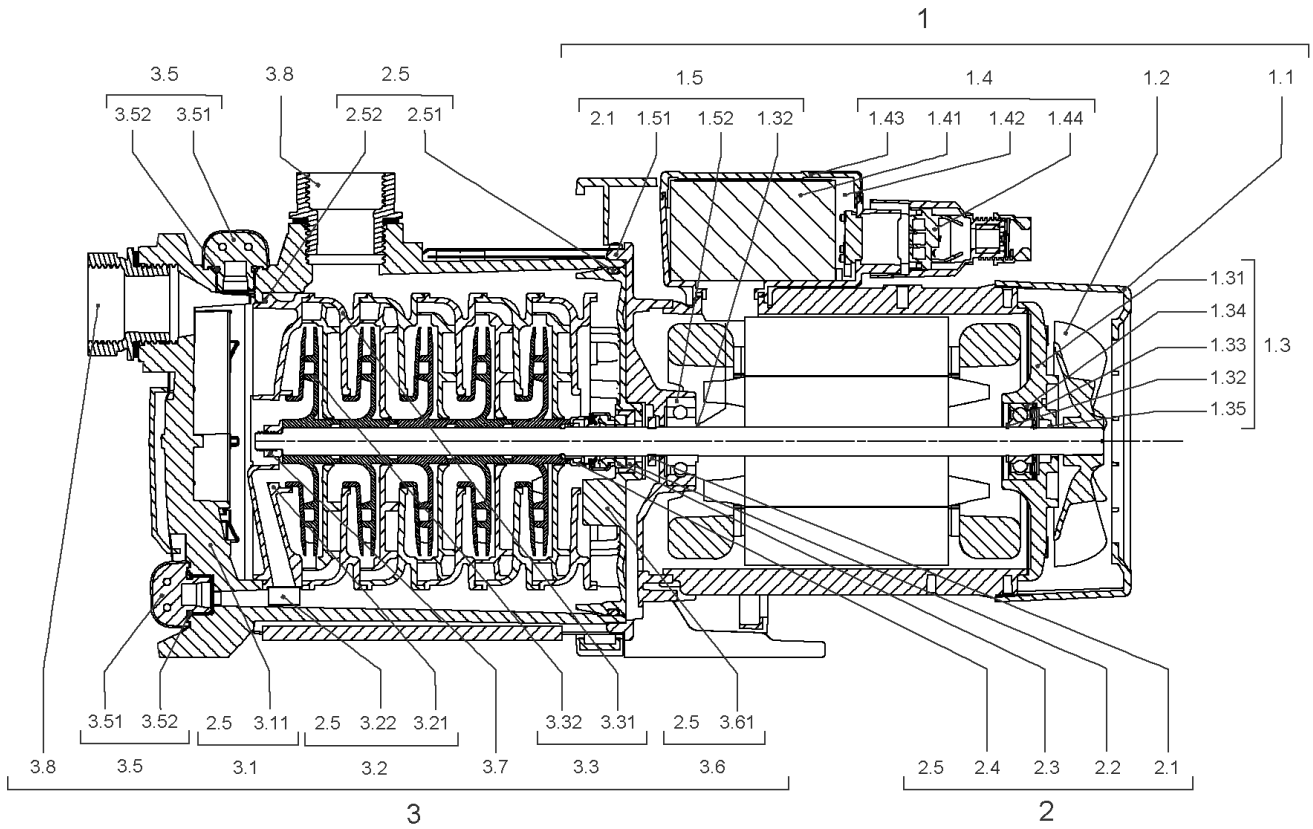

HiMulti 3-44 /1/5/230 (4189524)

Item	Article no.	Description	Quantity
1	4197809	Motor HiMulti 3-44 0.6KW 1~ L336 VP.	1
1.1	4197765	> Fan Housing BG63 HiMulti VP.	1
1.2	4197766	> Fan wheel BG63 D.100 VP.	1
1.3	4197767	> End shield N.D.E.BG63 HiMulti KIT	1
1.31		>> REAR-BEARING-MOT63-D94-D32-GROOVE	1
1.32	4197768	>> Circlip D.12x1 VP.	1
1.33		>> CURVED SPRING WASHER 6201	1
1.34	4197769	>> Ball bearing 6201/ZZ-C3 (HT) VP.	1
1.35		>> O RING Ø32X3-EPDM-70SH	1
1.4	4197811	> Terminal Box BG63 HiMulti 18MF KIT	1
	4197812	>> Capacitor 18MF 450V LG.69 V5 VP.	1
		>> SCREW CBL-Z M3,5X19 ISO7045 450HV ZN BLA	2
		>> TERMINAL BOX EQUIPPED HI-MULTI-B	1
		>> TERMINAL BOX COVER EQUIPED	1
	4197774	>> Connector NT.WS8 VP.	1
1.5	4197772	> Lantern BG63 HiMulti KIT	1
1.51		>> LANTERN-MACHINED-T63-HI MULTI	1
1.32	4197768	>> Circlip D.12x1 VP.	1
1.52	4197769	>> Ball bearing 6201/ZZ-C3 (HT) VP.	1
2.1		>> THROWER-D11x20x3-65/70SH	1
2	4197775	Mech.seal EPDM PN8 ACS HiMulti KIT	1
2.1		> THROWER-D11x20x3-65/70SH	1
2.2		> STAT-RING-13.26.8-LE-VP-MTU	1
2.3		> MECHANICAL-SEAL-RING-FA12.24.13-BPFF-MTU	1
2.4		> STOP RING FLEX. NORYL	1
2.5	4197773	> Casing flat gaskey HiMulti KIT	1
2.51		>> O RING Ø136,12X3.53-EPDM-70SH	1
2.52		>> O RING Ø116X1.78-EPDM-70SH	1
3		Hydraulic HiMulti 3-44 KIT	1
3.1	4197793	> Pump housing HiMulti 3-24/44 KIT	1
3.11		>> PUMP HOUSING 4 STAGES-HiMulti	1
2.5	4197773	>> Casing flat gaskey HiMulti KIT	1
2.51		>>> O RING Ø136,12X3.53-EPDM-70SH	1
2.52		>>> O RING Ø116X1.78-EPDM-70SH	1