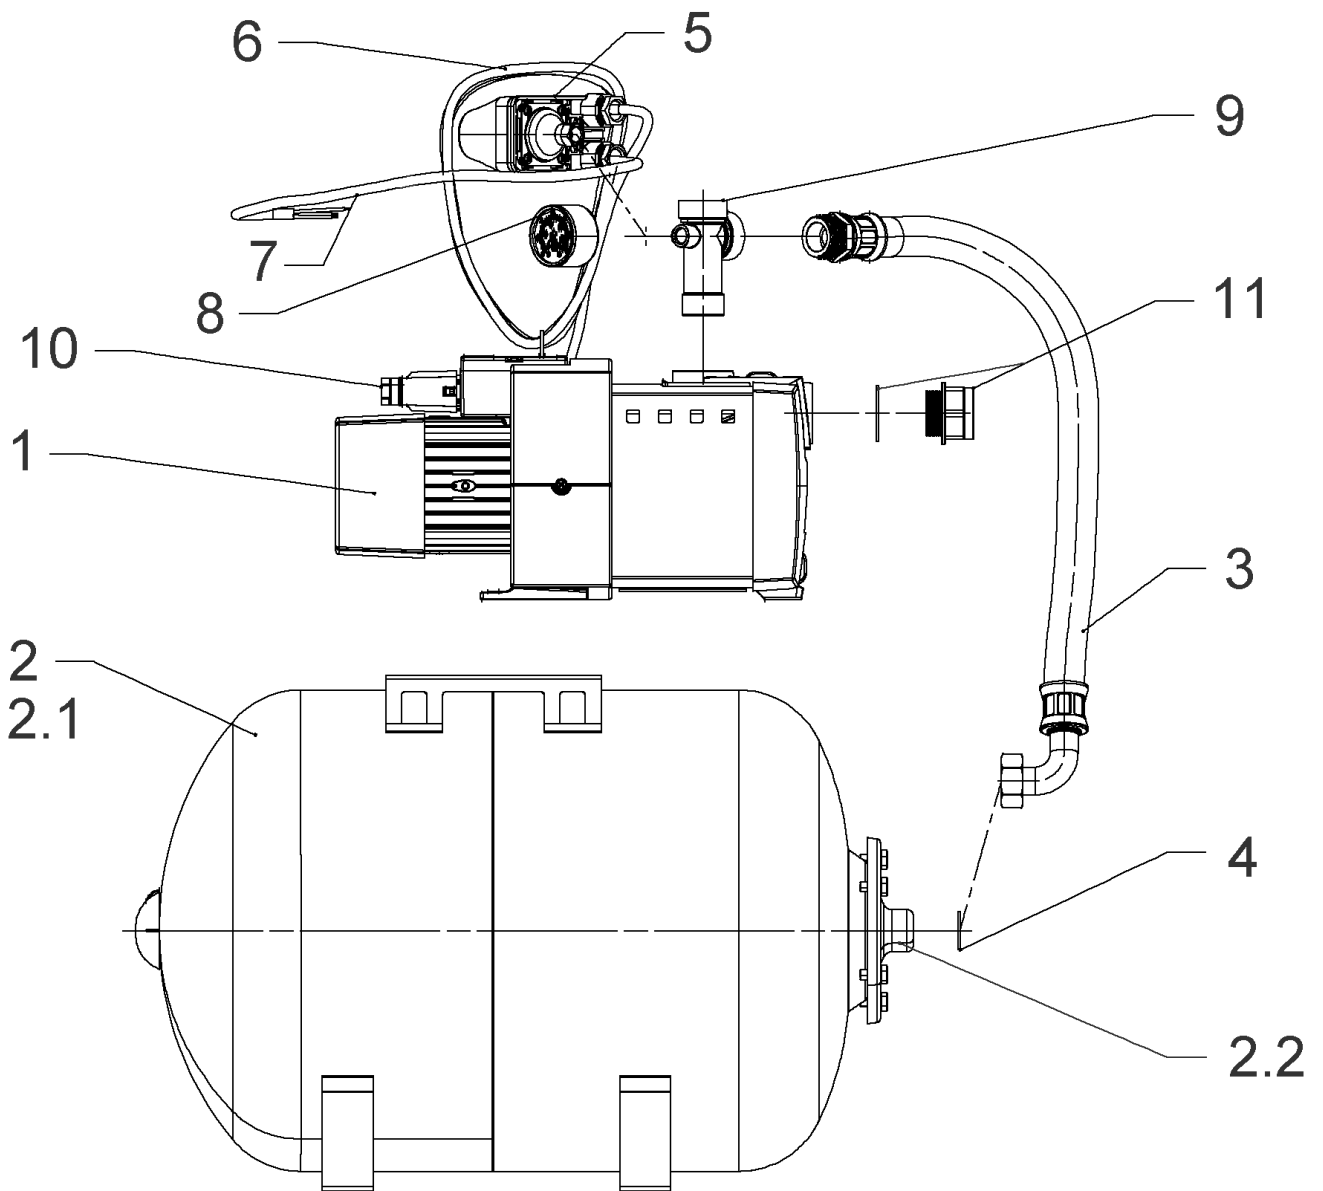

HiMulti3H50-23 (2543617)

Item	Article no.	Description	Quantity
1	4189516	HiMulti 3-23 /1/5/230	1
2	2027578	DIAPHRAGM VESSEL 50L PN10 HWW VP.	1
2.1	2132491	DIAPHRAGM 50L-HWW VP.	1
2.2	4190131	COUNTER-FLANGE PRESS.VESSEL 50-100L VP.	1
3	2027583	FLEX.HOSE R1"M(W90°)-1"F550PN10 ACS.VP.	1
4	2042873	FLAT GASKET 21x30x2 C4400 VP.	1
5	4207564	PRESSURESWITCH-PM5XH05-ACS-1.8/3.0-WI VP	1
6	4207571	Power câble pressure switch PM5/12 VP.	1
7	4207572	Cable motor/pressure switch HiMulti3 VP.	1
8	2027581	PRESSURE GAUGE 0-6BAR D50 G1/4"HIND INL	1
9	2068034	DISTRIBUTOR BRASS R1" TYPE RCLL 91 MM	1
10	4197774	Connector NT.WS8 VP.	1
11	4199869	Screwed connection Gasket HiMulti KIT	1
		> SCREW CONNECTION M/M 1" GRIVORY	1
		> O RING Ø27.8X3.6-EPDM-70SH	1