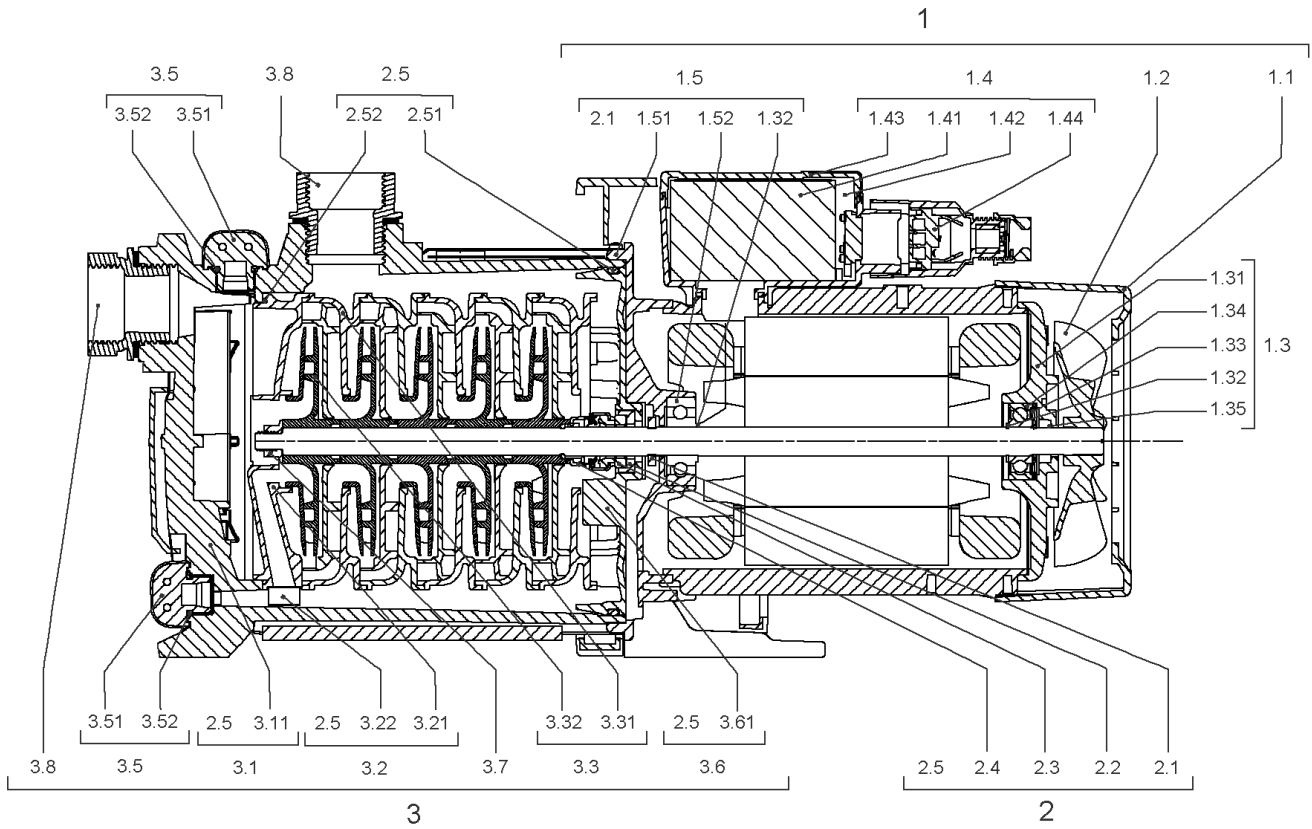

HiMulti 3-44 P/1/5/230 (4194283)

Item	Article no.	Description	Quantity
1	4197809	Motor HiMulti 3-44 0.6KW 1~ L336 VP.	1
1.1	4197765	> Fan Housing BG63 HiMulti VP.	1
1.2	4197766	> Fan wheel BG63 D.100 VP.	1
1.3	4197767	> End shield N.D.E.BG63 HiMulti KIT	1
1.31		>> REAR-BEARING-MOT63-D94-D32-GROOVE	1
1.32	4197768	>> Circlip D.12x1 VP.	1
1.33		>> CURVED SPRING WASHER 6201	1
1.34	4197769	>> Ball bearing 6201/ZZ-C3 (HT) VP.	1
1.35		>> O RING Ø32X3-EPDM-70SH	1
1.4	4197811	> Terminal Box BG63 HiMulti 18MF KIT	1
	4197812	>> Capacitor 18MF 450V LG.69 V5 VP.	1
		>> SCREW CBL-Z M3,5X19 ISO7045 450HV ZN BLA	2
		>> TERMINAL BOX EQUIPPED HI-MULTI-B	1
		>> TERMINAL BOX COVER EQUIPED	1
	4197774	>> Connector NT.WS8 VP.	1
1.5	4197772	> Lantern BG63 HiMulti KIT	1
1.51		>> LANTERN-MACHINED-T63-HI MULTI	1
1.32	4197768	>> Circlip D.12x1 VP.	1
1.52	4197769	>> Ball bearing 6201/ZZ-C3 (HT) VP.	1
2.1		>> THROWER-D11x20x3-65/70SH	1
2	4197775	Mech.seal EPDM PN8 ACS HiMulti KIT	1
2.1		> THROWER-D11x20x3-65/70SH	1
2.2		> STAT-RING-13.26.8-LE-VP-MTU	1
2.3		> MECHANICAL-SEAL-RING-FA12.24.13-BPFF-MTU	1
2.4		> STOP RING FLEX. NORYL	1
2.5	4197773	> Casing flat gaskey HiMulti KIT	1
2.51		>> O RING Ø136,12X3.53-EPDM-70SH	1
2.52		>> O RING Ø116X1.78-EPDM-70SH	1
3		Hydraulic HiMulti 3-44 self-priming KIT	1
3.1	4197793	> Pump housing HiMulti 3-24/44 KIT	1
3.11		>> PUMP HOUSING 4 STAGES-HiMulti	1
2.5	4197773	>> Casing flat gaskey HiMulti KIT	1
2.51		>>> O RING Ø136,12X3.53-EPDM-70SH	1
2.52		>>> O RING Ø116X1.78-EPDM-70SH	1