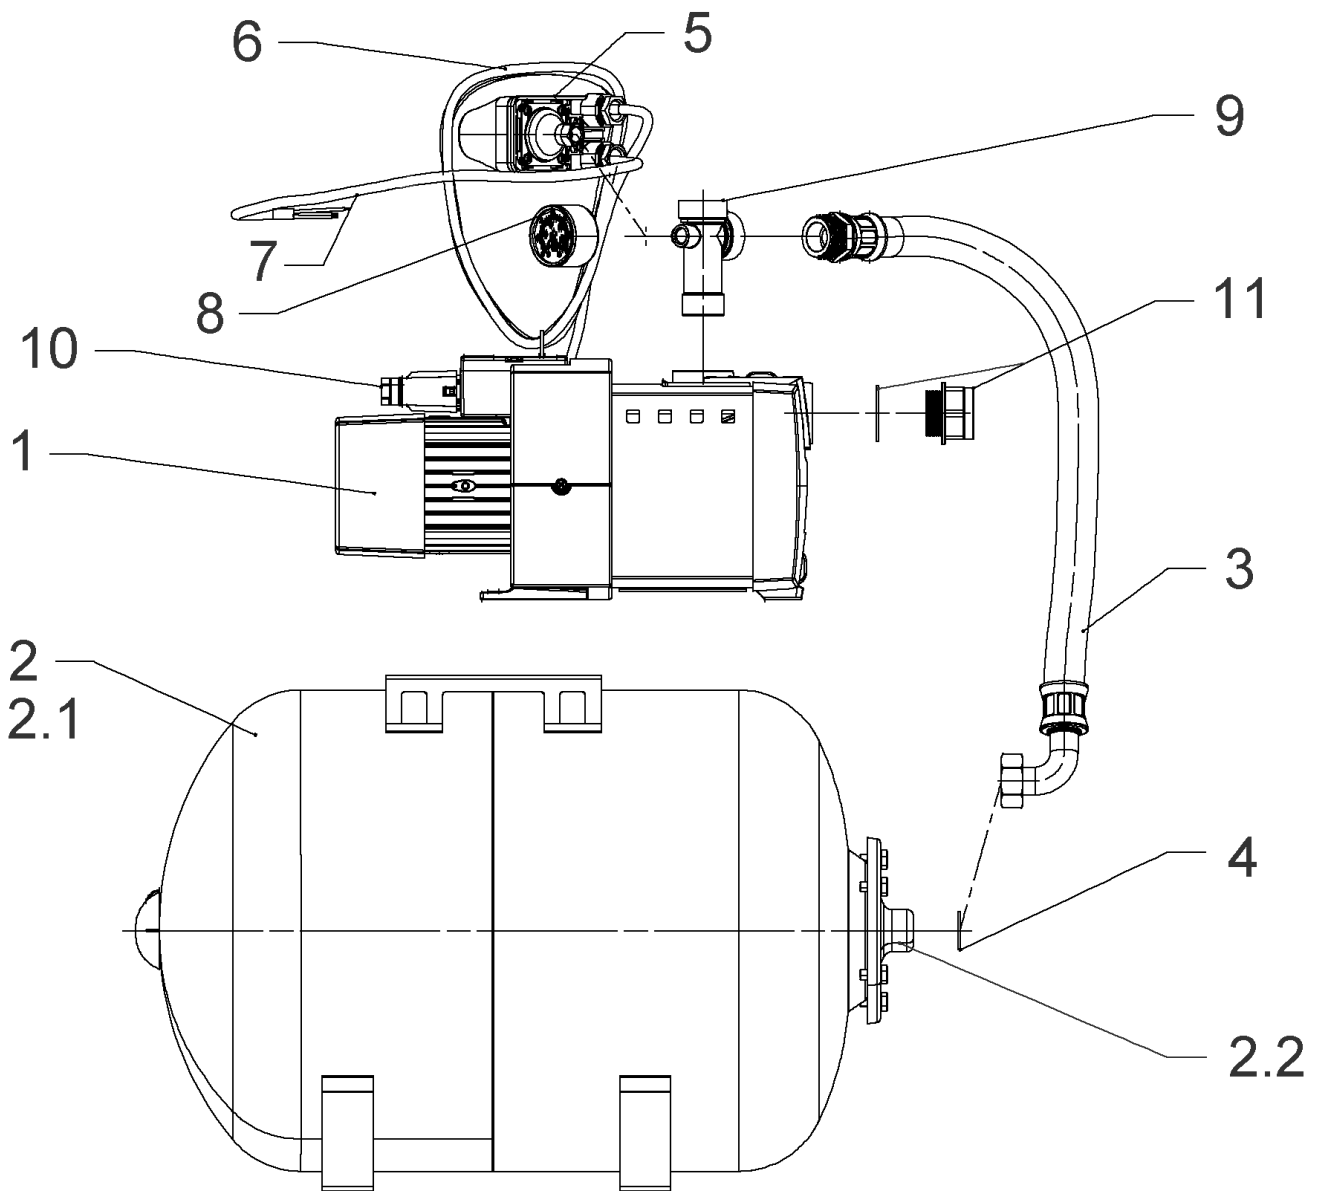

HiMulti3H100-45 (2543628)

Item	Article no.	Description	Quantity
1	4189526	HiMulti 3-45 /1/5/230	1
2	2085845	DIAPHREM TANK 100L PN10 HWW VP.	1
2.1	2132492	DIAPHRAGM 100L-HWW VP.	1
2.2	4190131	COUNTER-FLANGE PRESS.VESSEL 50-100L VP.	1
3	4190648	HOSE R1"M(W90°)-1"F 620MM PN10 VP.	1
4	2042873	FLAT GASKET 21x30x2 C4400 VP.	1
5	4207563	PRESSURESWITCH-PM5XH05-ACS-3.2/4.5-WI VP	1
6	4207571	Power câble pressure switch PM5/12 VP.	1
7	4207572	Cable motor/pressure switch HiMulti3 VP.	1
8	2027581	PRESSURE GAUGE 0-6BAR D50 G1/4"HIND INL	1
9	2068034	DISTRIBUTOR BRASS R1" TYPE RCLL 91 MM	1
10	4197774	Connector NT.WS8 VP.	1
11	4199869	Screwed connection Gasket HiMulti KIT	1
		> SCREW CONNECTION M/M 1" GRIVORY	1
		> O RING Ø27.8X3.6-EPDM-70SH	1