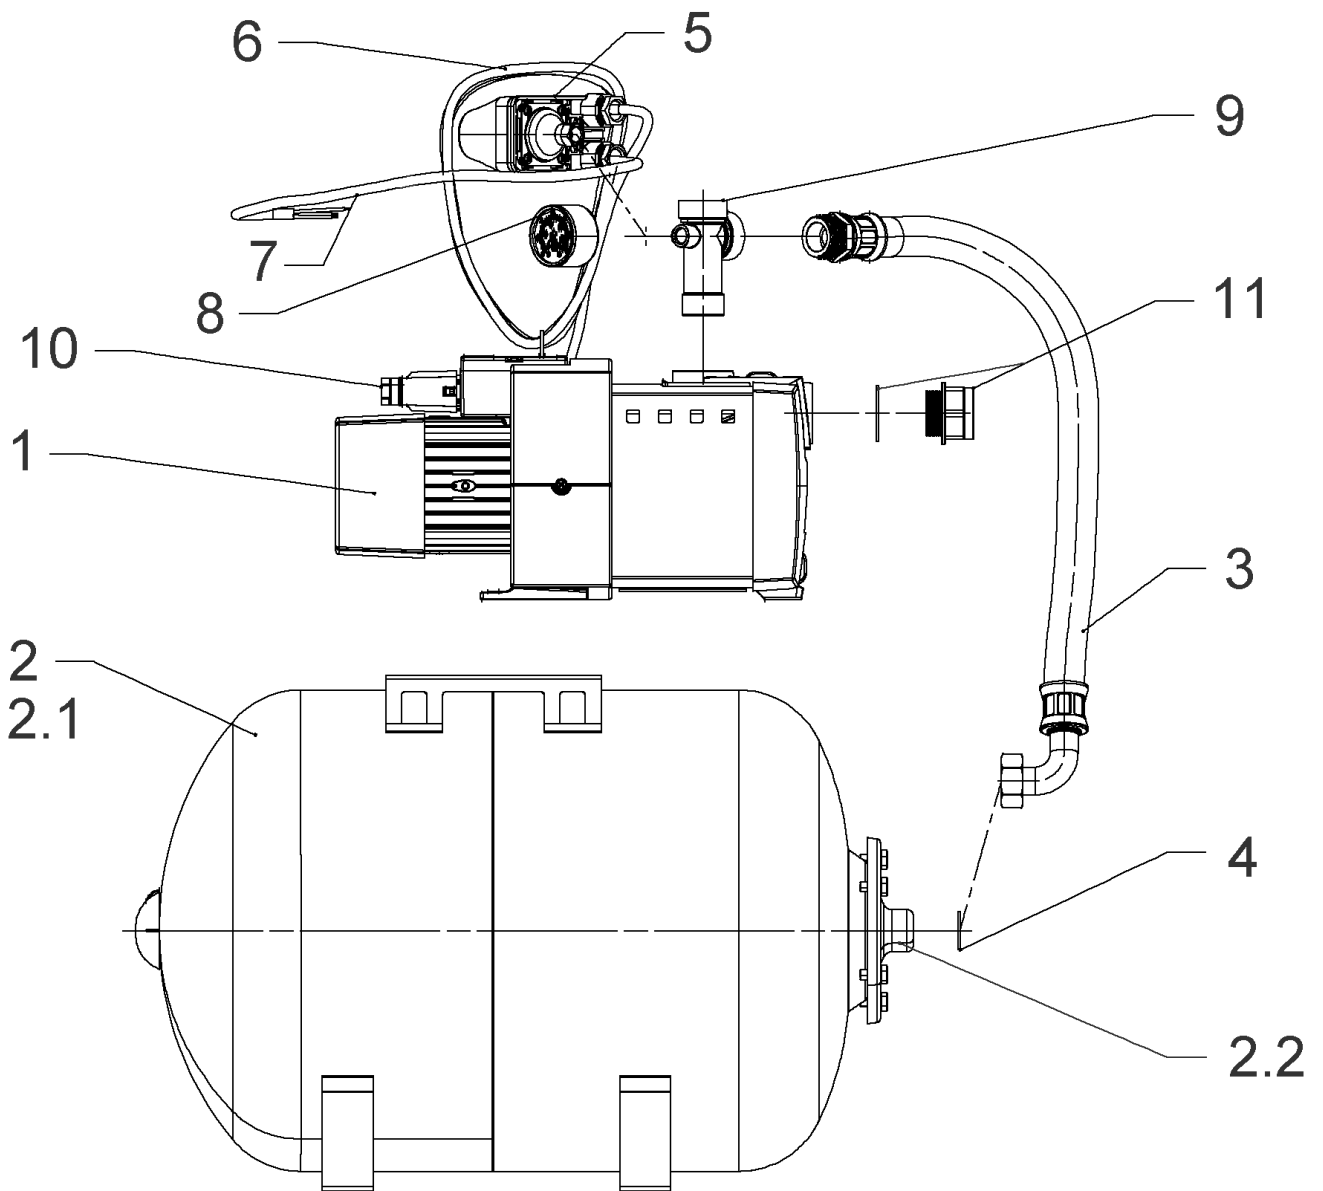

HiMulti3H100-44P (2543615)

Item	Article no.	Description	Quantity
1	4194283	HiMulti 3-44 P/1/5/230	1
2	2085845	DIAPHREM TANK 100L PN10 HWW VP.	1
2.1	2132492	DIAPHRAGM 100L-HWW VP.	1
2.2	4190131	COUNTER-FLANGE PRESS.VESSEL 50-100L VP.	1
3	4190648	HOSE R1"M(W90°)-1"F 620MM PN10 VP.	1
4	2042873	FLAT GASKET 21x30x2 C4400 VP.	1
5	4207562	PRESSURESWITCH-PM5XH05-ACS-2.2/3.5 VP.	1
6	4207571	Power câble pressure switch PM5/12 VP.	1
7	4207572	Cable motor/pressure switch HiMulti3 VP.	1
8	2027581	PRESSURE GAUGE 0-6BAR D50 G1/4"HIND INL	1
9	2068034	DISTRIBUTOR BRASS R1" TYPE RCLL 91 MM	1
10	4197774	Connector NT.WS8 VP.	1
11	4199869	Screwed connection Gasket HiMulti KIT	1
		> SCREW CONNECTION M/M 1" GRIVORY	1
		> O RING Ø27.8X3.6-EPDM-70SH	1