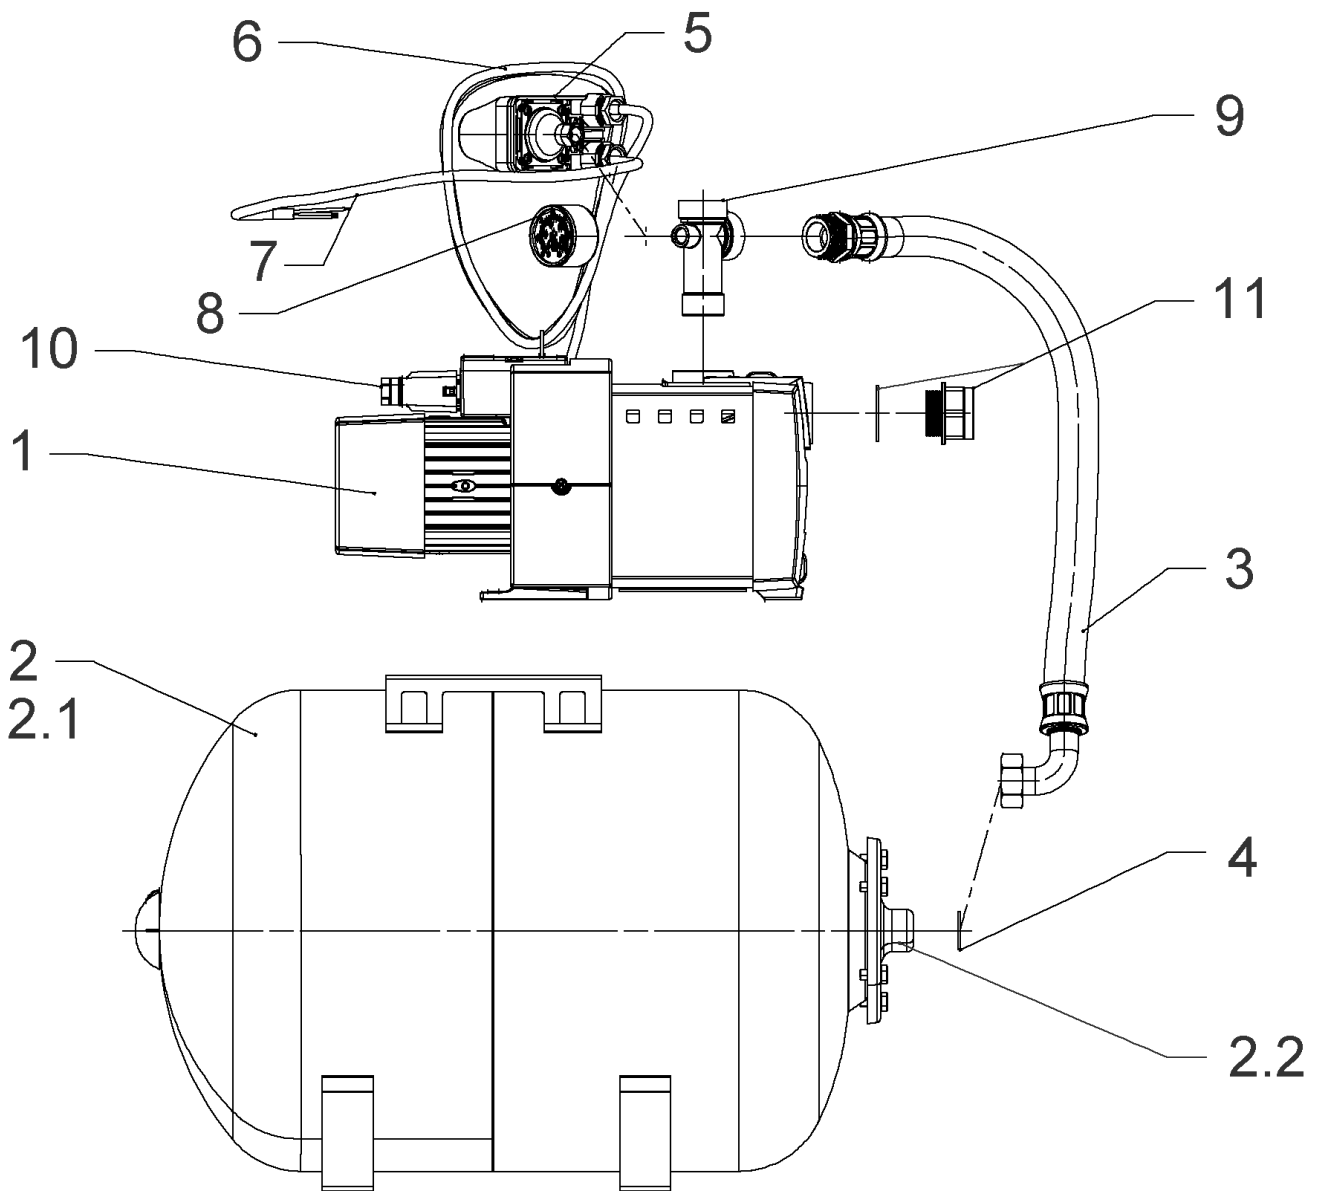

HiMulti3H50-45P (2543612)

Item	Article no.	Description	Quantity
1	4194284	HiMulti 3-45 P/1/5/230	1
2	2027578	DIAPHRAGM VESSEL 50L PN10 HWW VP.	1
2.1	2132491	DIAPHRAGM 50L-HWW VP.	1
2.2	4190131	COUNTER-FLANGE PRESS.VESSEL 50-100L VP.	1
3	2027583	FLEX.HOSE R1"M(W90°)-1"F550PN10 ACS.VP.	1
4	2042873	FLAT GASKET 21x30x2 C4400 VP.	1
5	4207563	PRESSURESWITCH-PM5XH05-ACS-3.2/4.5-WI VP	1
6	4207571	Power câble pressure switch PM5/12 VP.	1
7	4207572	Cable motor/pressure switch HiMulti3 VP.	1
8	2027581	PRESSURE GAUGE 0-6BAR D50 G1/4"HIND INL	1
9	2068034	DISTRIBUTOR BRASS R1" TYPE RCLL 91 MM	1
10	4197774	Connector NT.WS8 VP.	1
11	4199869	Screwed connection Gasket HiMulti KIT	1
		> SCREW CONNECTION M/M 1" GRIVORY	1
		> O RING Ø27.8X3.6-EPDM-70SH	1