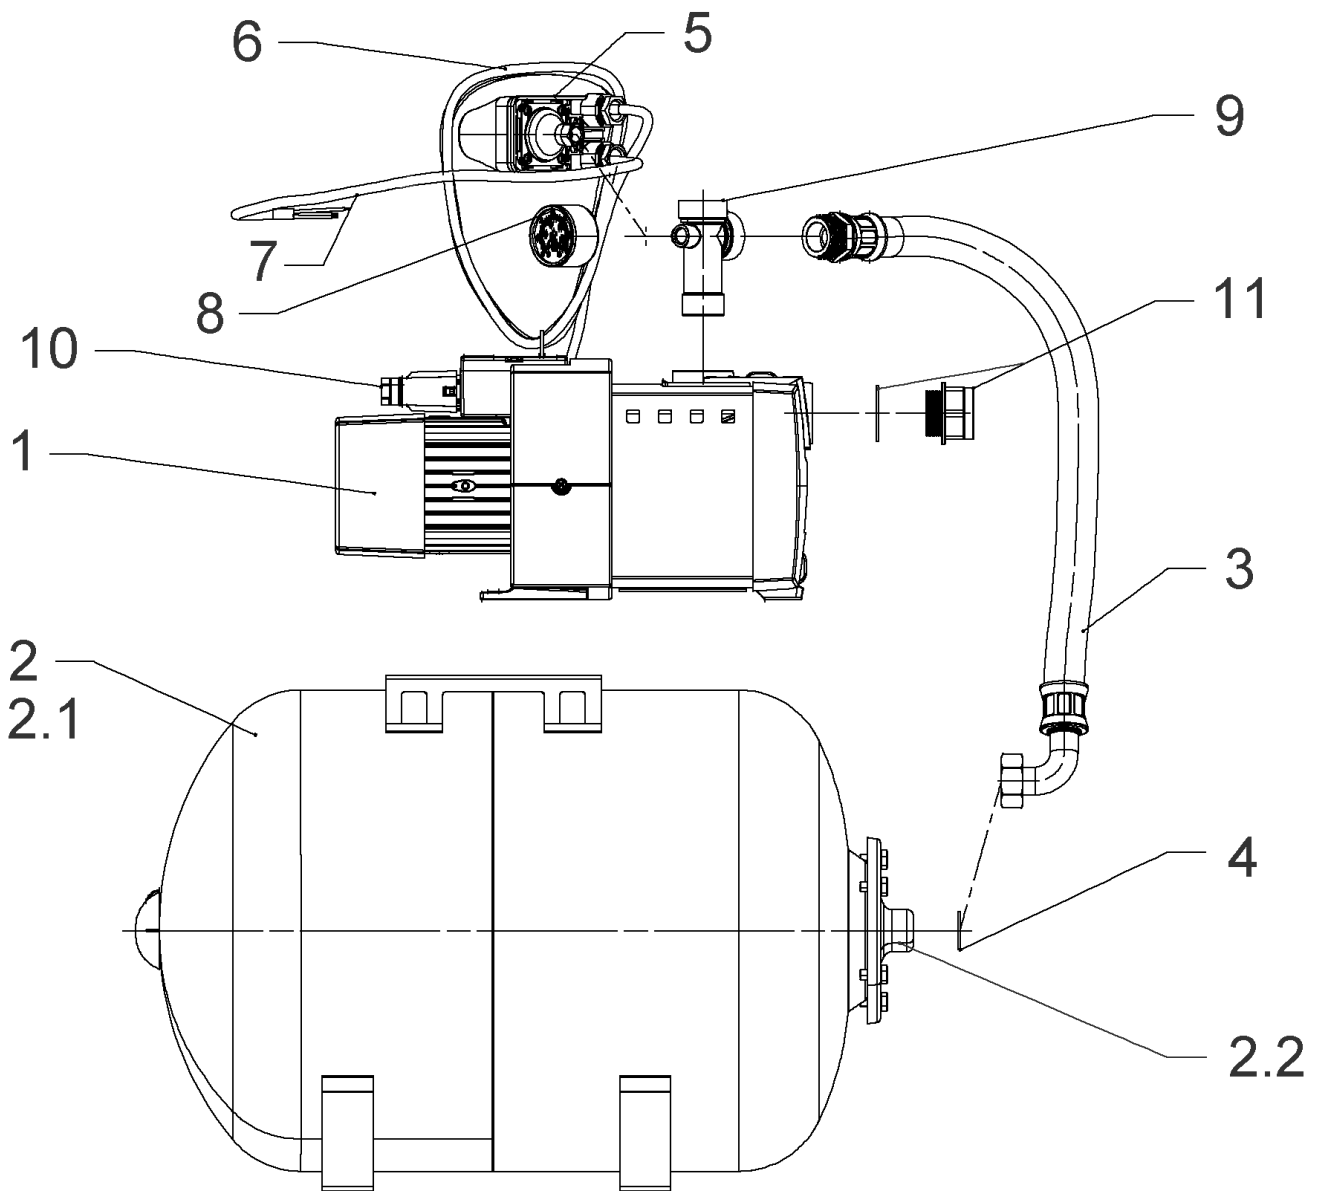

**HiMulti3H50-24P (2543609)**

Item	Article no.	Description	Quantity
1	4194280	HiMulti 3-24 P/1/5/230	1
2	2027578	DIAPHRAGM VESSEL 50L PN10 HWW VP.	1
2.1	2132491	DIAPHRAGM 50L-HWW VP.	1
2.2	4190131	COUNTER-FLANGE PRESS.VESSEL 50-100L VP.	1
3	2027583	FLEX.HOSE R1"M(W90°)-1"F550PN10 ACS.VP.	1
4	2042873	FLAT GASKET 21x30x2 C4400 VP.	1
5	4207562	PRESSURESWITCH-PM5XH05-ACS-2.2/3.5 VP.	1
6	4207571	Power câble pressure switch PM5/12 VP.	1
7	4207572	Cable motor/pressure switch HiMulti3 VP.	1
8	2027581	PRESSURE GAUGE 0-6BAR D50 G1/4"HIND INL	1
9	2068034	DISTRIBUTOR BRASS R1" TYPE RCLL 91 MM	1
10	4197774	Connector NT.WS8 VP.	1
11	4199869	Screwed connection Gasket HiMulti KIT	1
		> SCREW CONNECTION M/M 1" GRIVORY	1
		> O RING Ø27.8X3.6-EPDM-70SH	1