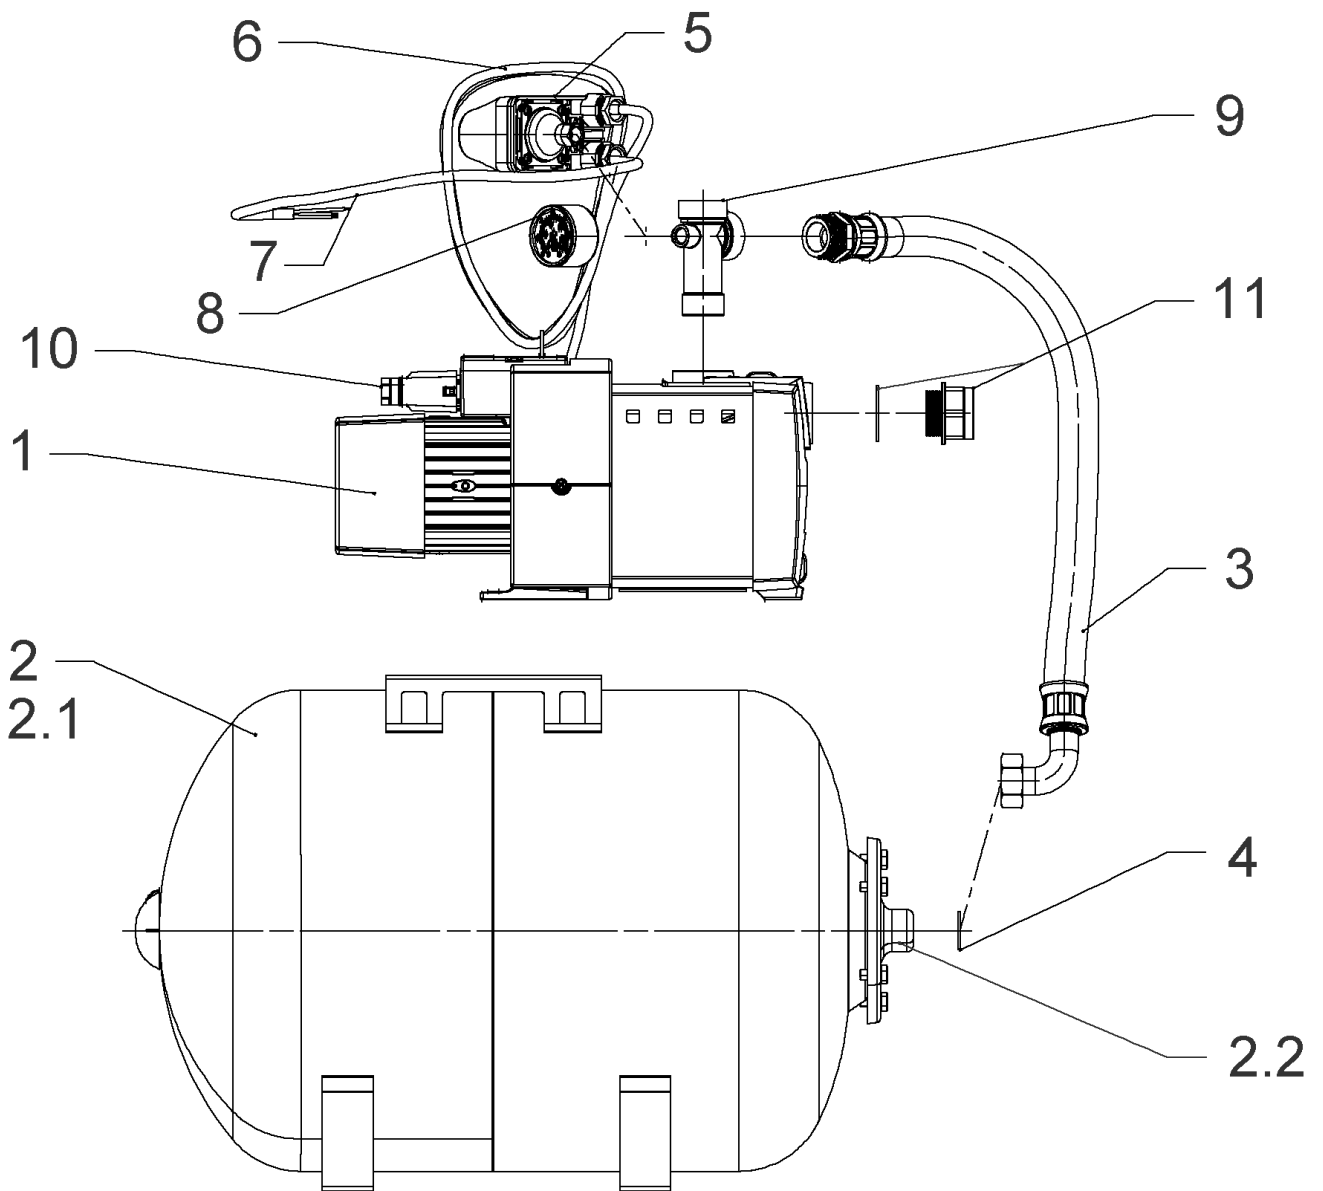

## Covering HiMulti BG63 5 stages KIT

Item	Article no.	Description	Quantity
4.1	4197787	Top bracket BG63 KIT	1
4.11		> TOP BRACKET T63	1
4.12		> SCREW CBL-Z M3,5X19 ISO7045 450HV ZN BLA	2
4.2	4197788	Bottom bracket BG63 KIT	1
4.21		> LEFT BOTTOM BRACKET T63	1
4.22		> RIGHT BOTTOM BRACKET T63	1
4.23		> SCREW-CBS-M4L8-BLA-GALVA-TORX-SELF-CUT	2
4.12		> SCREW CBL-Z M3,5X19 ISO7045 450HV ZN BLA	2
4.3	4197806	Metal sheet 5 stages KIT	1
4.31		> AESTHETIC LEFT METAL SHEET 5 STAGES	1
4.32		> AESTHETIC RIGHT METAL SHEET EQ 5 STAGES	1
4.33		> SCREW CBL-Z M3X4 ISO7045 4.8 ZN	2
4.4	4197790	Covering front f.pump housing VP.	1
3.4	4197804	Stud bolt M6X180 KIT	1
3.41		> STUD-BOLT-H-M6L180X30-ZINCED	4
3.42		> WASHER M6xØ12 ZN ISO7089	4