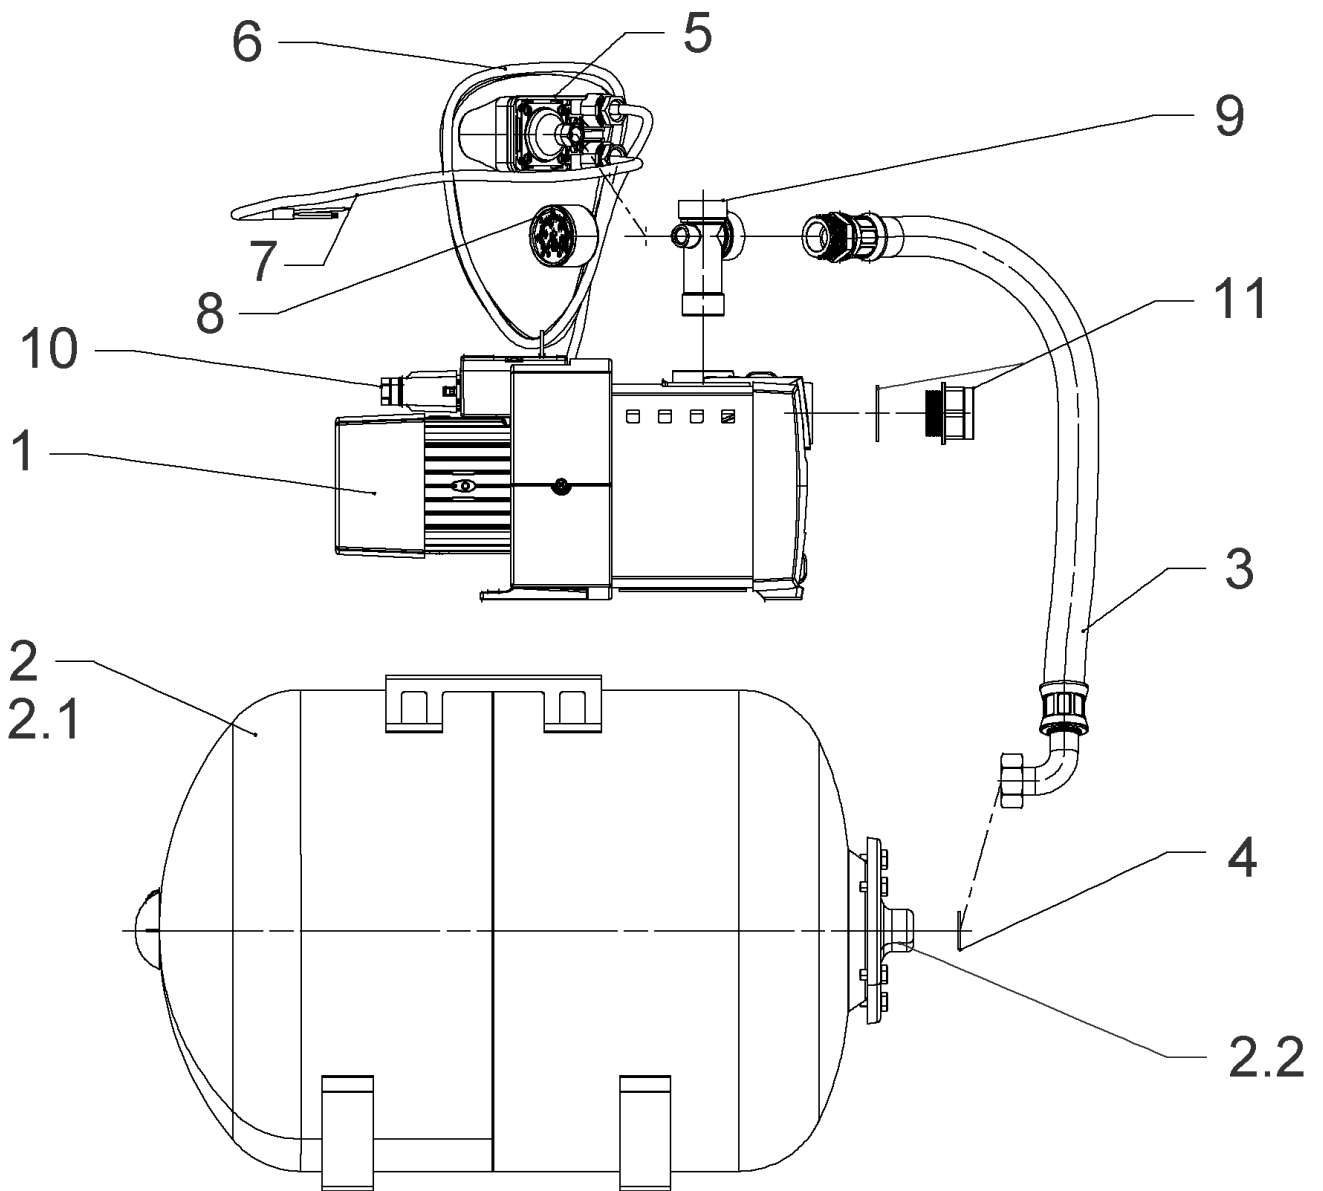

HiMulti3H100-44 (2543627)

Item	Article no.	Description	Quantity
1	4189524	HiMulti 3-44 /1/5/230	1
2	2085845	DIAPHREM TANK 100L PN10 HWW VP.	1
2.1	2132492	DIAPHRAGM 100L-HWW VP.	1
2.2	4190131	COUNTER-FLANGE PRESS.VESSEL 50-100L VP.	1
3	4190648	HOSE R1"M(W90°)-1"F 620MM PN10 VP.	1
4	2042873	FLAT GASKET 21x30x2 C4400 VP.	1
5	4207562	PRESSURESWITCH-PM5XH05-ACS-2.2/3.5 VP.	1
6	4207571	Power câble pressure switch PM5/12 VP.	1
7	4207572	Cable motor/pressure switch HiMulti3 VP.	1
8	2027581	PRESSURE GAUGE 0-6BAR D50 G1/4"HIND INL	1
9	2068034	DISTRIBUTOR BRASS R1" TYPE RCLL 91 MM	1
10	4197774	Connector NT.WS8 VP.	1
11	4199869	Screwed connection Gasket HiMulti KIT	1
		> SCREW CONNECTION M/M 1" GRIVORY	1
		> O RING Ø27.8X3.6-EPDM-70SH	1