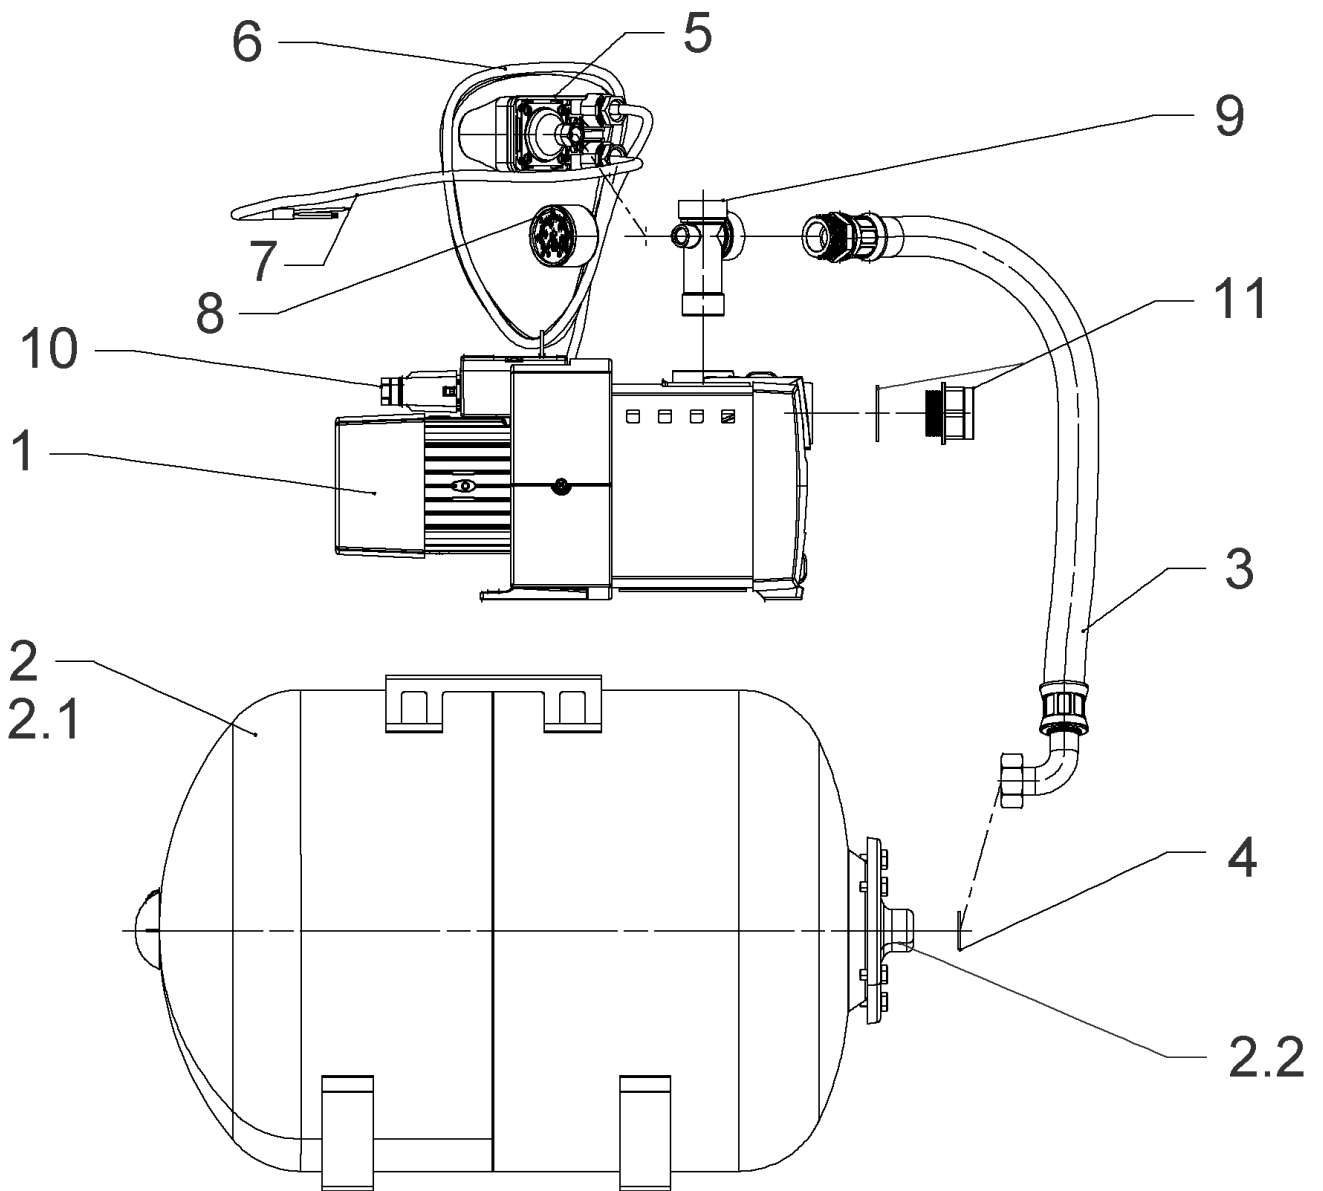

## Covering HiMulti BG71 5 stages KIT

Item	Article no.	Description	Quantity
4.1	4197821	Top bracket BG71 KIT	1
4.11		> TOP BRACKET T71	1
4.12		> SCREW CBL-Z M3,5X19 ISO7045 450HV ZN BLA	2
4.2	4197822	Bottom bracket BG71 KIT	1
4.21		> LEFT BOTTOM BRACKET T71	1
4.22		> RIGHT BOTTOM BRACKET T71	1
4.23		> SCREW-CBS-M4L8-BLA-GALVA-TORX-SELF-CUT	2
4.12		> SCREW CBL-Z M3,5X19 ISO7045 450HV ZN BLA	2
4.3	4197806	Metal sheet 5 stages KIT	1
4.31		> AESTHETIC LEFT METAL SHEET 5 STAGES	1
4.32		> AESTHETIC RIGHT METAL SHEET EQ 5 STAGES	1
4.33		> SCREW CBL-Z M3X4 ISO7045 4.8 ZN	2
4.4	4197790	Covering front f.pump housing VP.	1
3.4	4197804	Stud bolt M6X180 KIT	1
3.41		> STUD-BOLT-H-M6L180X30-ZINCED	4
3.42		> WASHER M6xØ12 ZN ISO7089	4