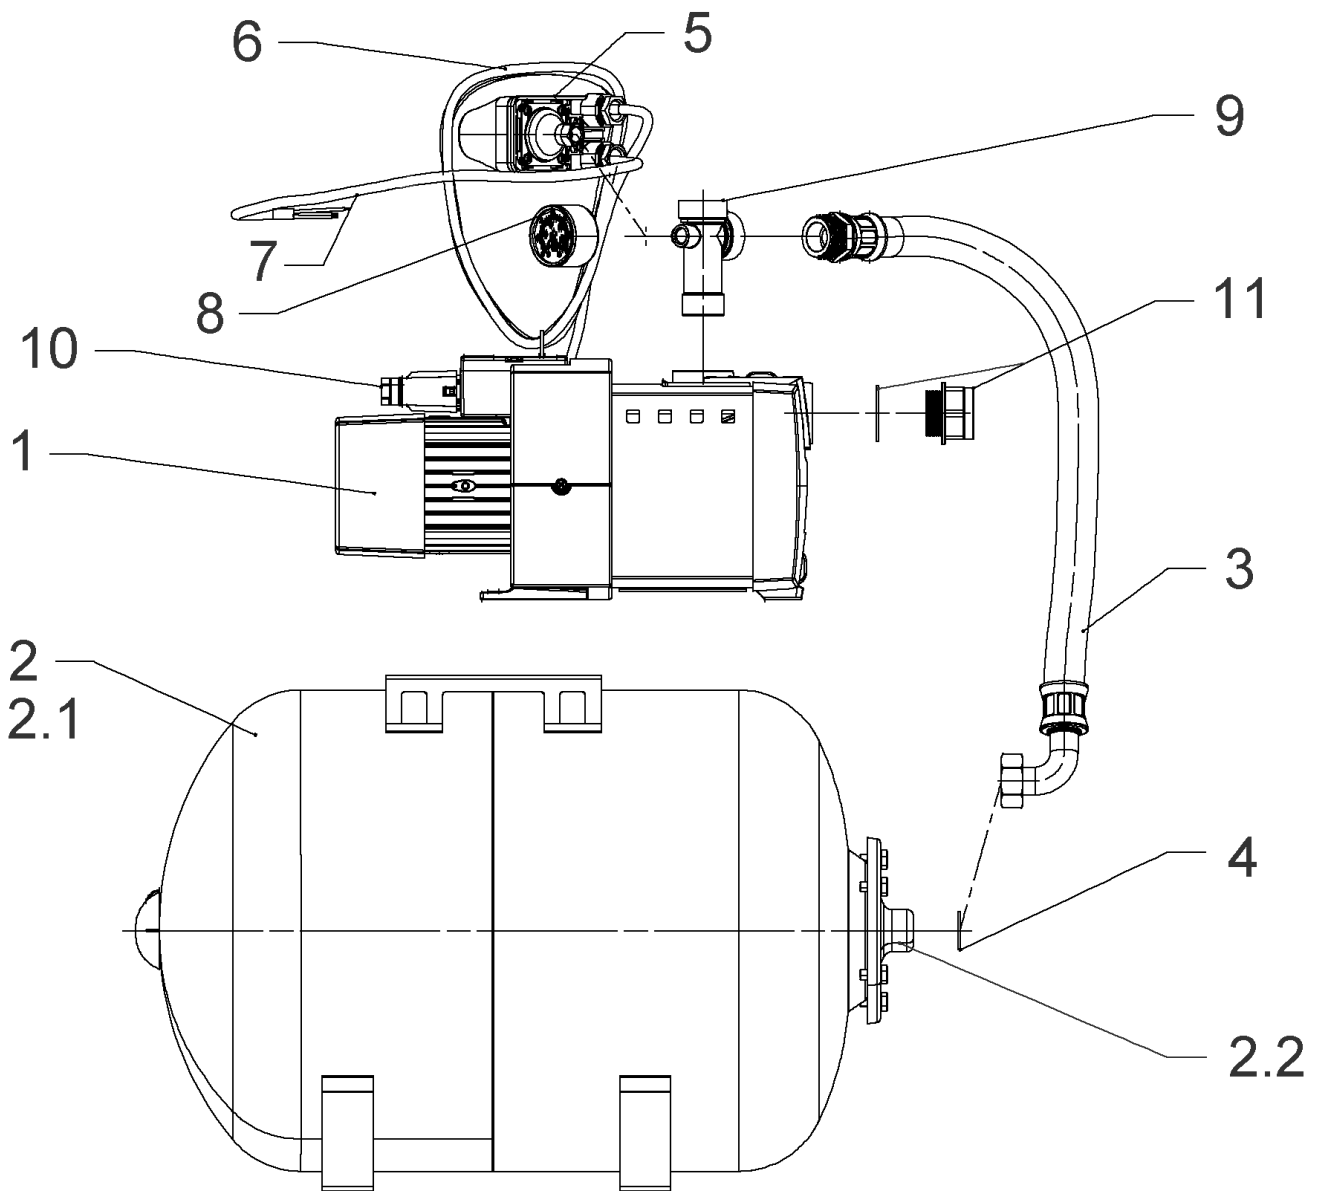

HiMulti3H100-25P (2543614)

Item	Article no.	Description	Quantity
1	4194281	HiMulti 3-25 P/1/5/230	1
2	2085845	DIAPHREM TANK 100L PN10 HWW VP.	1
2.1	2132492	DIAPHRAGM 100L-HWW VP.	1
2.2	4190131	COUNTER-FLANGE PRESS.VESSEL 50-100L VP.	1
3	4190648	HOSE R1"M(W90°)-1"F 620MM PN10 VP.	1
4	2042873	FLAT GASKET 21x30x2 C4400 VP.	1
5	4207563	PRESSURESWITCH-PM5XH05-ACS-3.2/4.5-WI VP	1
6	4207571	Power câble pressure switch PM5/12 VP.	1
7	4207572	Cable motor/pressure switch HiMulti3 VP.	1
8	2027581	PRESSURE GAUGE 0-6BAR D50 G1/4"HIND INL	1
9	2068034	DISTRIBUTOR BRASS R1" TYPE RCLL 91 MM	1
10	4197774	Connector NT.WS8 VP.	1
11	4199869	Screwed connection Gasket HiMulti KIT	1
		> SCREW CONNECTION M/M 1" GRIVORY	1
		> O RING Ø27.8X3.6-EPDM-70SH	1