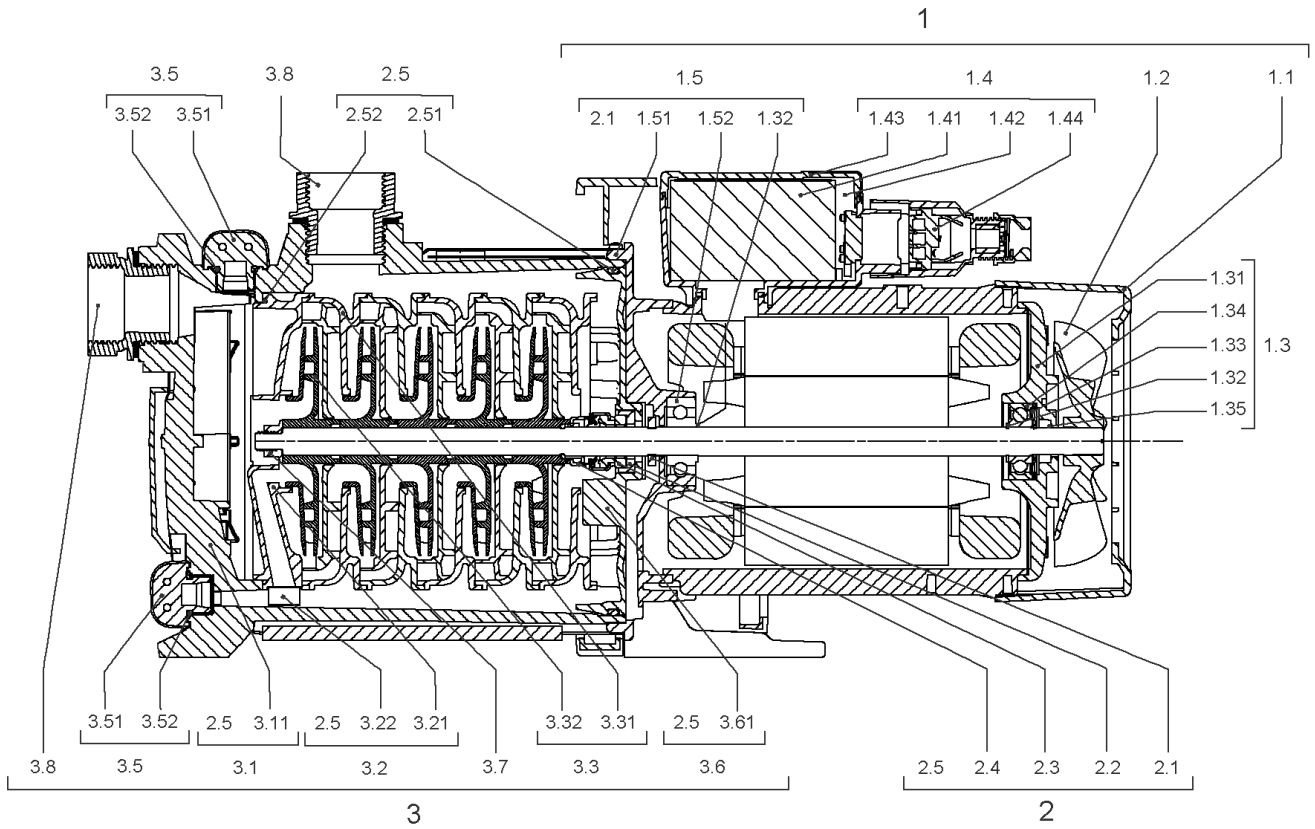

HiMulti 3-43 /1/5/230 (4189522)

Item	Article no.	Description	Quantity
1	4197764	Motor HiMulti 3-23/43 0.4KW 1~ L292 VP.	1
1.1	4197765	> Fan Housing BG63 HiMulti VP.	1
1.2	4197766	> Fan wheel BG63 D.100 VP.	1
1.3	4197767	> End shield N.D.E.BG63 HiMulti KIT	1
1.31		>> REAR-BEARING-MOT63-D94-D32-GROOVE	1
1.32	4197768	>> Circlip D.12x1 VP.	1
1.33		>> CURVED SPRING WASHER 6201	1
1.34	4197769	>> Ball bearing 6201/ZZ-C3 (HT) VP.	1
1.35		>> O RING Ø32X3-EPDM-70SH	1
1.4	4197770	> Terminal Box BG63 HiMulti 14MF KIT	1
1.41	4197771	>> Capacitor 14MF 450V LG.69 V5 VP.	1
		>> SCREW CBL-Z M3,5X19 ISO7045 450HV ZN BLA	2
1.42		>> TERMINAL BOX EQUIPPED HI-MULTI-B	1
1.43		>> TERMINAL BOX COVER EQUIPED	1
1.44	4197774	>> Connector NT.WS8 VP.	1
1.5	4197772	> Lantern BG63 HiMulti KIT	1
1.51		>> LANTERN-MACHINED-T63-HI MULTI	1
1.32	4197768	>> Circlip D.12x1 VP.	1
1.52	4197769	>> Ball bearing 6201/ZZ-C3 (HT) VP.	1
2.1		>> THROWER-D11x20x3-65/70SH	1
2	4197775	Mech.seal EPDM PN8 ACS HiMulti KIT	1
2.1		> THROWER-D11x20x3-65/70SH	1
2.2		> STAT-RING-13.26.8-LE-VP-MTU	1
2.3		> MECHANICAL-SEAL-RING-FA12.24.13-BPFF-MTU	1
2.4		> STOP RING FLEX. NORYL	1
2.5	4197773	> Casing flat gaskey HiMulti KIT	1
2.51		>> O RING Ø136,12X3.53-EPDM-70SH	1
2.52		>> O RING Ø116X1.78-EPDM-70SH	1
3		Hydraulic HiMulti 3-43 KIT	1
3.1	4197778	> Pump housing HiMulti 3-23/43 KIT	1
3.11		>> PUMP HOUSING 3 STAGES-HiMulti	1
2.5	4197773	>> Casing flat gaskey HiMulti KIT	1
2.51		>>> O RING Ø136,12X3.53-EPDM-70SH	1
2.52		>>> O RING Ø116X1.78-EPDM-70SH	1