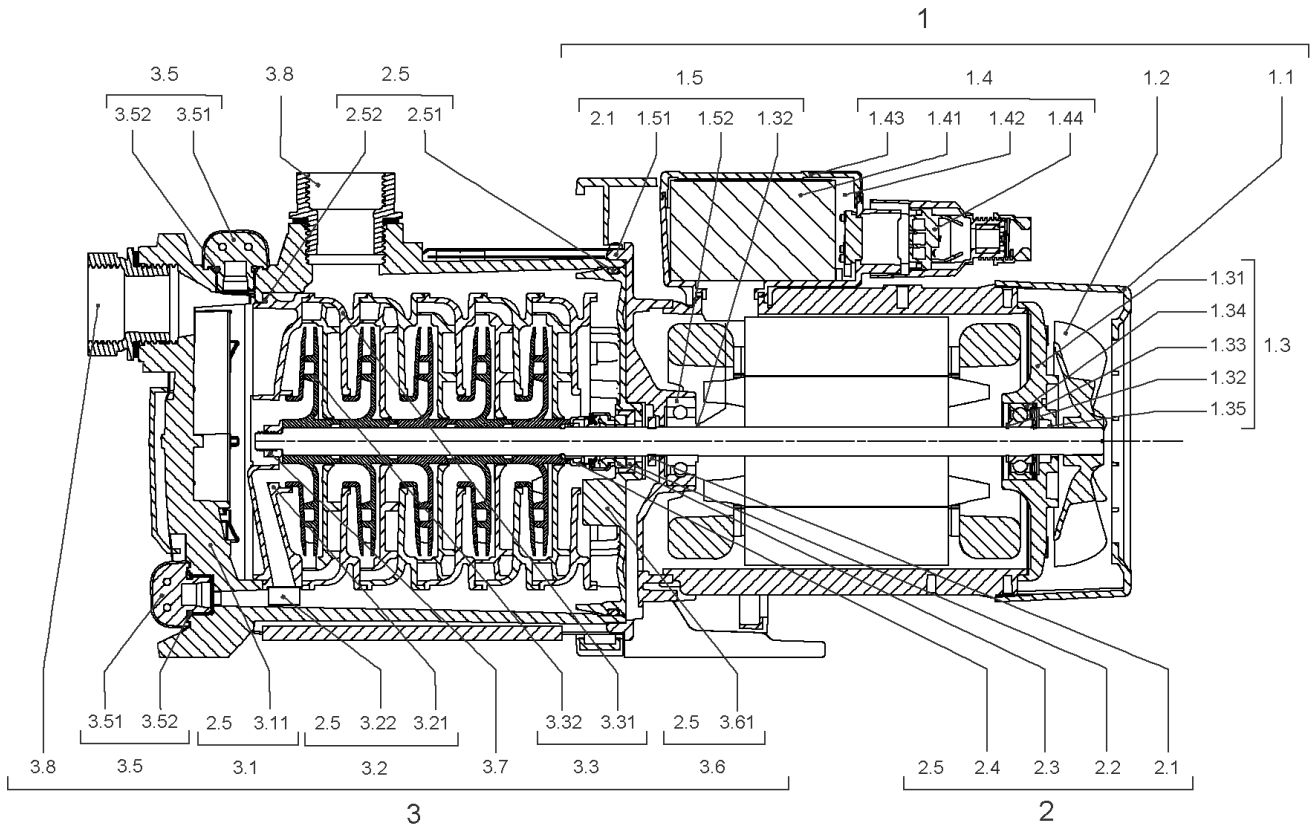

HiMulti 3-45 P/1/5/230 (4194284)

Item	Article no.	Description	Quantity
1	4197813	Motor HiMulti 3-45 0.8KW 1~ L354 VP.	1
1.1	4197814	> Fan Housing BG71 HiMulti KIT	1
		>> FAN COVER MOTOR T71 HI-MULTI	1
		>> SCREW-CBS-M4L8-BLA-GALVA-TORX-SELF-CUT	2
1.2	4197816	> Fan wheel BG71 D.110 VP.	1
1.3	4197817	> End shield N.D.E.BG71 HiMulti KIT	1
1.31		>> Flange IEC71 NDS Hi-multi with slot	1
1.32	4197768	>> Circlip D.12x1 VP.	1
1.33		>> CURVED SPRING WASHER 6201	1
1.34	4197769	>> Ball bearing 6201/ZZ-C3 (HT) VP.	1
1.35		>> O RING Ø32X3-EPDM-70SH	1
1.4	4197818	> Terminal Box BG71 HiMulti 25MF KIT	1
1.41	4197819	>> Capacitor 25MF 450V LG.69 V5 VP.	1
		>> SCREW CBL-Z M3,5X19 ISO7045 450HV ZN BLA	2
1.42		>> TERMINAL BOX EQUIPPED HI-MULTI-B	1
1.43		>> TERMINAL BOX COVER EQUIPED	1
1.44	4197774	>> Connector NT.WS8 VP.	1
1.5	4197800	> Lantern BG71 HiMulti KIT	1
1.51		>> LANTERN-MACHINED-T71-HI MULTI	1
1.32	4197768	>> Circlip D.12x1 VP.	1
1.52	4197801	>> Ball bearing 6301/ZZ-C3 (HT) VP.	1
2.1		>> THROWER-D11x20x3-65/70SH	1
2	4197775	Mech.seal EPDM PN8 ACS HiMulti KIT	1
2.1		> THROWER-D11x20x3-65/70SH	1
2.2		> STAT-RING-13.26.8-LE-VP-MTU	1
2.3		> MECHANICAL-SEAL-RING-FA12.24.13-BPFF-MTU	1
2.4		> STOP RING FLEX. NORYL	1
2.5	4197773	> Casing flat gaskey HiMulti KIT	1
2.51		>> O RING Ø136,12X3.53-EPDM-70SH	1
2.52		>> O RING Ø116X1.78-EPDM-70SH	1
3		Hydraulic HiMulti 3-45 self-priming KIT	1
3.1	4197803	> Pump housing HiMulti 3-25/45 KIT	1
3.11		>> PUMP HOUSING 5 STAGES-HiMulti	1
2.5	4197773	>> Casing flat gaskey HiMulti KIT	1