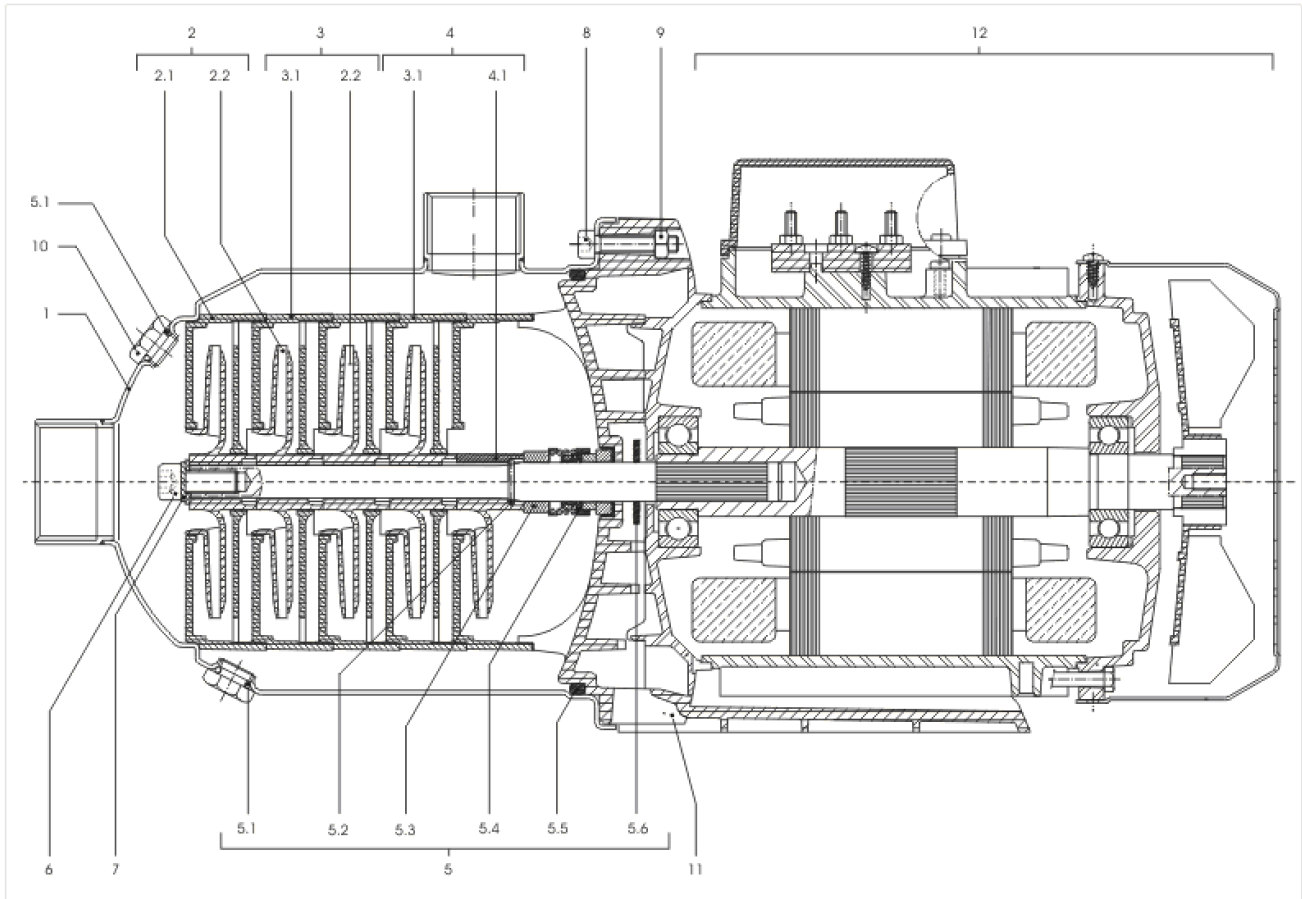

MP605-DM TO VERSION: /B

Item	Article no.	Description	Quantity
1	4202812	PUMP HOUSING MHI404/405 1.4301 VP.	1
2	4037165	MULTIPRESS FIRST STAGE KIT	1
Note: STAGE/ STUFE/ ETAGE: 1			
2.1		> CORPS-ETG-SS-C/R-MUTICELL	1
2.2		> IMPELLER-4M3-SP	1
3	4037166	MULTIPRESS OTHERS STAGES KIT	1
Note: STAGE/ STUFE/ ETAGE: 2/3/4/5			
2.2		> IMPELLER-4M3-SP	1
3.1		> STAGE CASING WITH RETURN GUIDE VANE-SP	1
5	4037161	MECHANICAL SEAL KIT	1
5.1	4017965	> O-RING D9,9X2,62 NITRILE 70SH	1
5.2	2090148	> CIRCLIP D14 MVI/MHI 316L (2 PIECES) VP.	1
		>> STOP-RUSH-1/2-D14-VMI/HMI-316	2
5.5	4233945	> O-RING ID.140 VP.	1
5.6		> THROWER 65/70SH-NITRILE	1
5.7		> THROWER-RUBBER-SH65/70	1
5.4		> MECHANICAL-SEAL-MG1/14-G6-BQ1EGG-BURGMAN	1
5.3		> DEFLECTOR D14xD22EP9 NORYL	1
6	4056417	NUT M8 INOX 1.4404	1
8	4031762	SCREW M6X30 ISO4762 8.8 ZN	1
Note: PARTS/ STÜCK/ PIÈCES: 8			
9	4031766	NUT M6 MP3/6	1
Note: PARTS/ STÜCK/ PIÈCES: 8			
10	4191450	PRIMING/DRAIN PLUG G1/4"-MHI-1.4301 VP.	1
11	4045110	LANTERN BRACKET	1
12		SPARE PARTS MOTOR MP605-DM (MG80)	1
12		SPARE PARTS MOTOR MP605-DM/B (MG71)	1