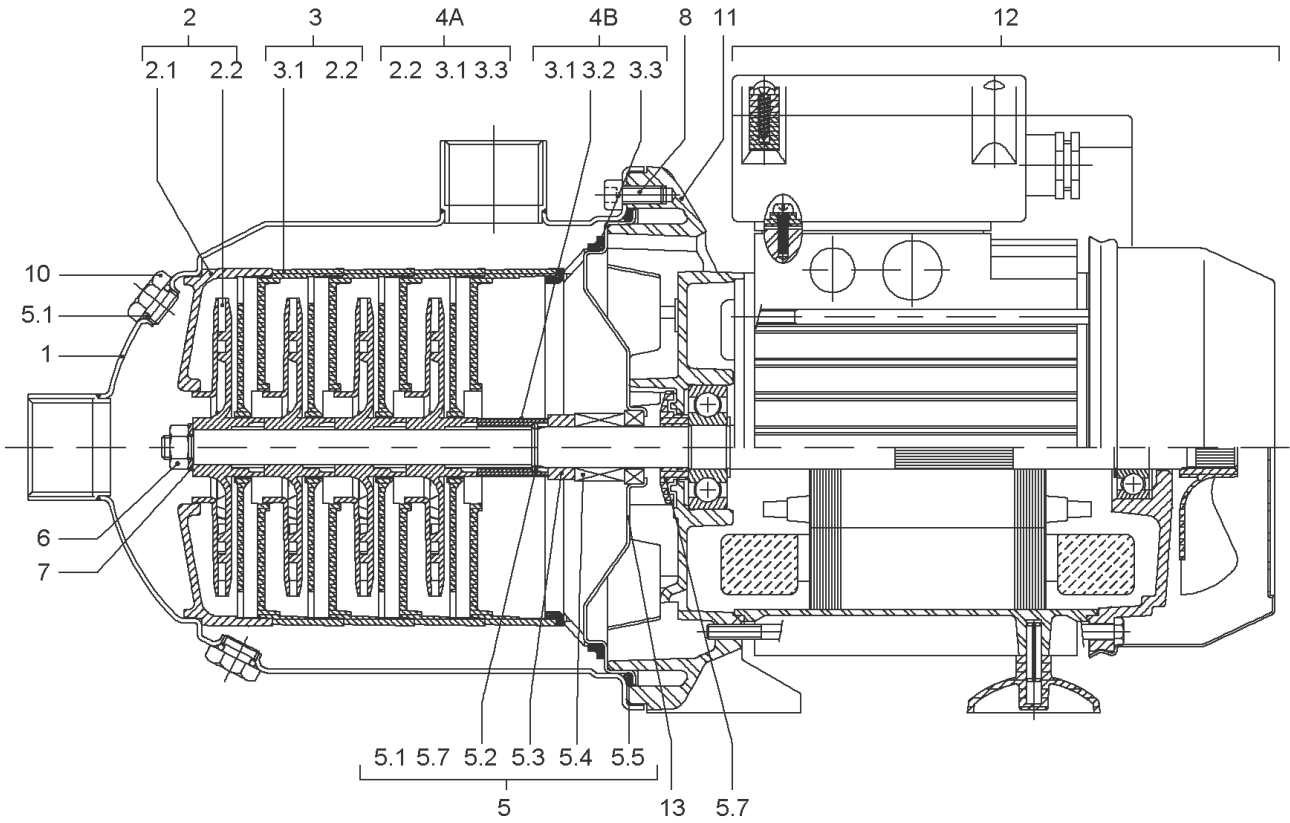

MP305-EM FROM VERSION: /C

Item	Article no.	Description	Quantity
1	4202809	PUMP HOUSING MHI204/205 1.4301 VP.	1
2	4037163	MULTIPRESS FIRST STAGE KIT	1
Note: STAGE/ STUFE/ ETAGE: 1			
2.1		> CORPS-ETG-SS-C/R-MUTICELL	1
2.2		> IMPELLER-2M3-SP-HY-LOW-FLOW	1
3	4037164	MULTIPRESS OTHERS STAGES KIT	1
Note: STAGE/ STUFE/ ETAGE: 2/3/4			
2.2		> IMPELLER-2M3-SP-HY-LOW-FLOW	1
3.1		> STAGE CASING WITH RETURN GUIDE VANE-SP	1
4A	4150240	MP303 MP305 LAST STAGE KIT	1
Note: STAGE/ STUFE/ ETAGE: 5			
3.1		> STAGE CASING WITH RETURN GUIDE VANE-SP	1
2.2		> IMPELLER-2M3-SP-HY-LOW-FLOW	1
3.3		> DIFFUSOR STAGE HY/MP	1
5	4037161	MECHANICAL SEAL KIT	1
5.1	4017965	> O-RING D9,9X2,62 NITRILE 70SH	1
5.2	2090148	> CIRCLIP D14 MVI/MHI 316L (2 PIECES) VP.	1
		>> STOP-RUSH-1/2-D14-VMI/HMI-316	2
5.5	4233945	> O-RING ID.140 VP.	1
5.6		> THROWER 65/70SH-NITRILE	1
5.7		> THROWER-RUBBER-SH65/70	1
5.4		> MECHANICAL-SEAL-MG1/14-G6-BQ1EGG-BURGMAN	1
5.3		> DEFLECTOR D14xD22EP9 NORYL	1
6	4056417	NUT M8 INOX 1.4404	1
8	4007350	SCREW M6X14 ISO4762 8.8 ZN	1
Note: PARTS/ STÜCK/ PIÈCES: 8			
10	4191450	PRIMING/DRAIN PLUG G1/4"-MHI-1.4301 VP.	1
11	4025172	LANTERN MACHINED P171 M125	1
12		SPARE PARTS MOTOR MP305-EM/C (MG71)	1
13	4004679	Stationnary Ring Holder 1.4301	1