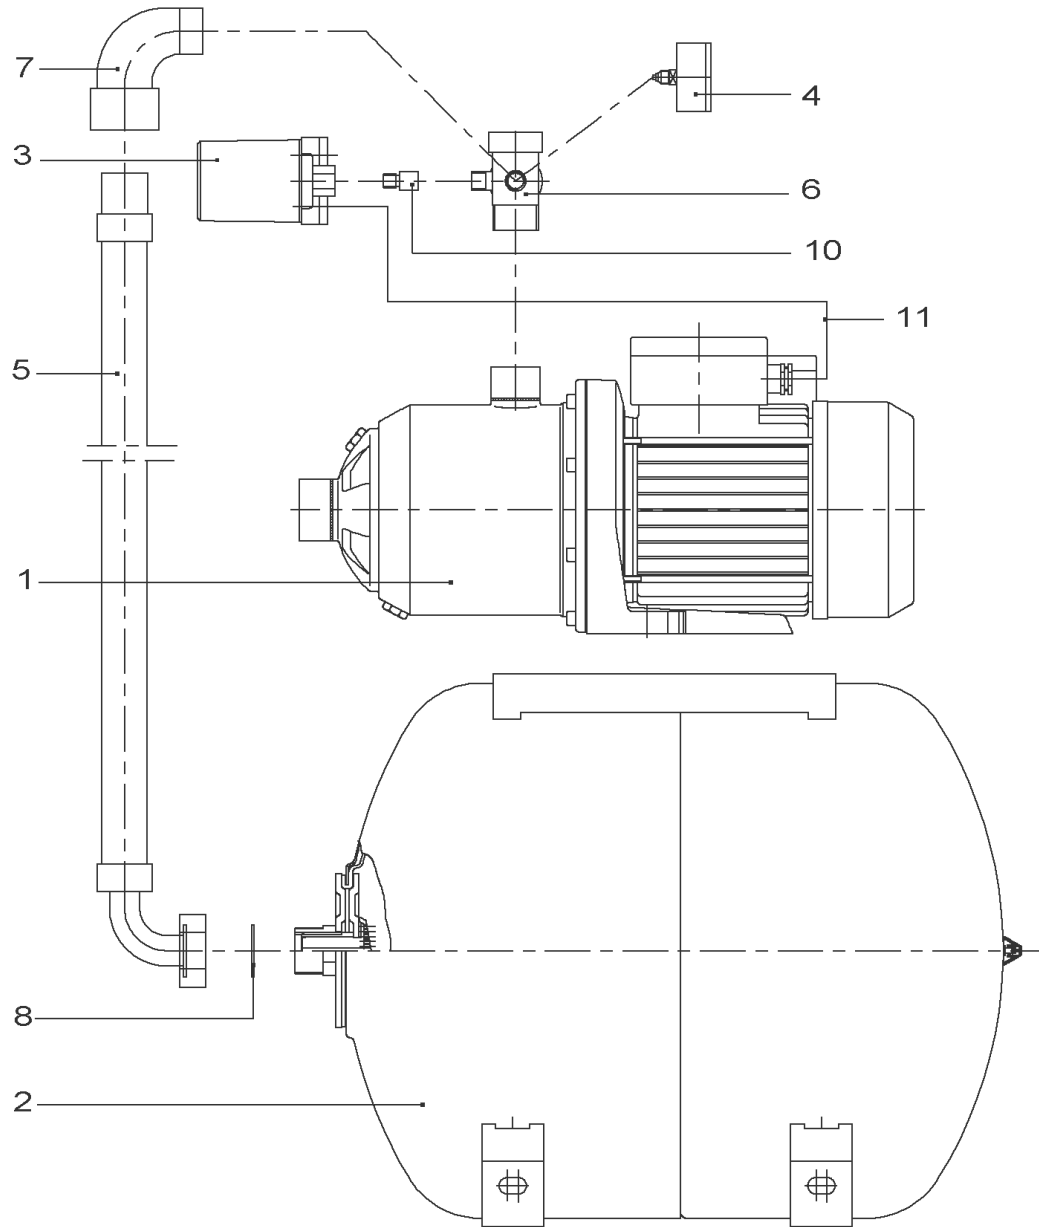

HMP604 DM (2511916)

Item	Article no.	Description	Quantity
1		MP604-DM	1
		> MP604-DM TO VERSION: /B	1
		> MP604-DM FROM VERSION: /C	1
2	2027578	DIAPHRAGM VESSEL 50L PN10 HWW VP.	1
	2124000	DIAPHRAGM 50L HW ACS VP.	1
Note: for pressure vessel/für Membranbehälter/pour réservoir: 2527268			
	2132491	DIAPHRAGM 50L-HWW VP.	1
Note: for pressure vessel/für Membranbehälter/pour réservoir: 2537381			
3	2027579	PRESSURE SWITCH PT5 1-5BAR R1/4"-I-GEW.	1
4	2027581	PRESSURE GAUGE 0-6BAR D50 G1/4"HIND INL	1
5	2027583	FLEX.HOSE R1"M(W90°)-1"F550PN10 ACS.VP.	1
6	2068034	DISTRIBUTOR BRASS R1" TYPE RCLL 91 MM	1
7	2027585	ANGLE FITTING BRASS R1" TYPE RCM/F	1
8	2042873	FLAT GASKET 21x30x2 C4400 VP.	1
10	2042988	THREADED EXTENSION PIECE G1/4" BRASS	1
11	2042874	CONNECTION CABLE HMC/HMP/HMH MOTOR 3~400	1