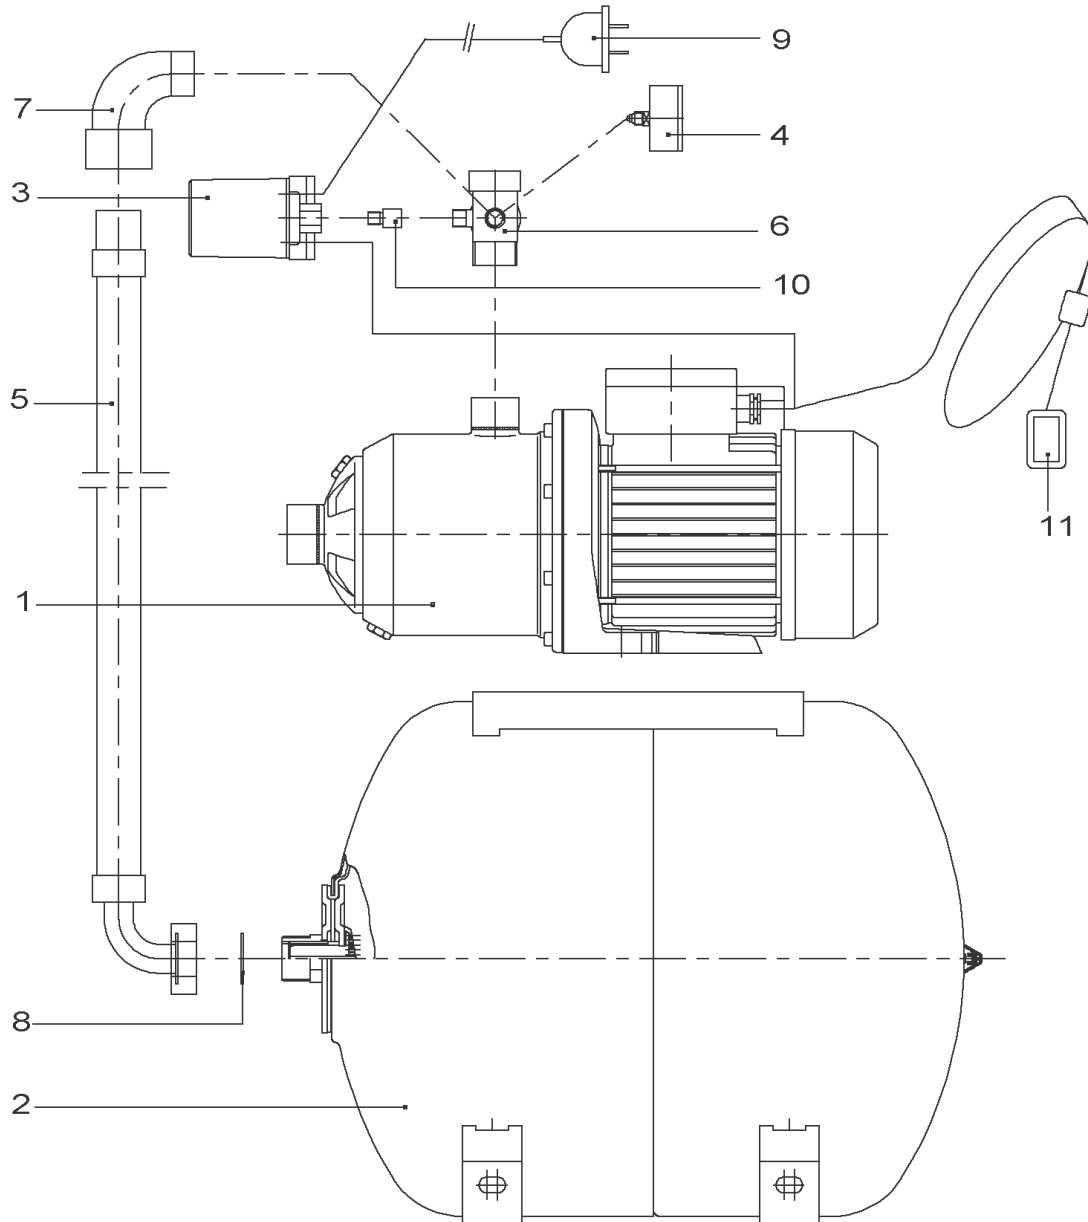

HMP603 EM -TR (2511510)

Item	Article no.	Description	Quantity
1		MP603-EM	1
		> MP603-EM TO VERSION: /C	1
		> MP603-EM FROM VERSION: /D	1
1	4233114	MP603-EM VP.	1
2	2027578	DIAPHRAGM VESSEL 50L PN10 HWW VP.	1
	2124000	DIAPHRAGM 50L HW ACS VP.	1
Note: for pressure vessel/für Membranbehälter/pour reservoir: 2527268			
	2132491	DIAPHRAGM 50L-HWW VP.	1
Note: for pressure vessel/für Membranbehälter/pour reservoir: 2537381			
3	2106338	PRESSURE SWITCH PM5XH05 ACS 1.8/3.0+CA.V	1
4	2027581	PRESSURE GAUGE 0-6BAR D50 G1/4"HIND INL	1
5	2027583	FLEX.HOSE R1"M(W90°)-1"F550PN10 ACS.VP.	1
6	2068034	DISTRIBUTOR BRASS R1" TYPE RCLL 91 MM	1
7	2027585	ANGLE FITTING BRASS R1" TYPE RCM/F	1
8	2042873	FLAT GASKET 21x30x2 C4400 VP.	1
9	2027591	CONNECTION CABLE HMP/ HMHI/-1~230 CPL.	1
10	2042988	THREADED EXTENSION PIECE G1/4" BRASS	1
11	2042896	CONNECTION SET HMP/C6 /HMHI4 TR	1