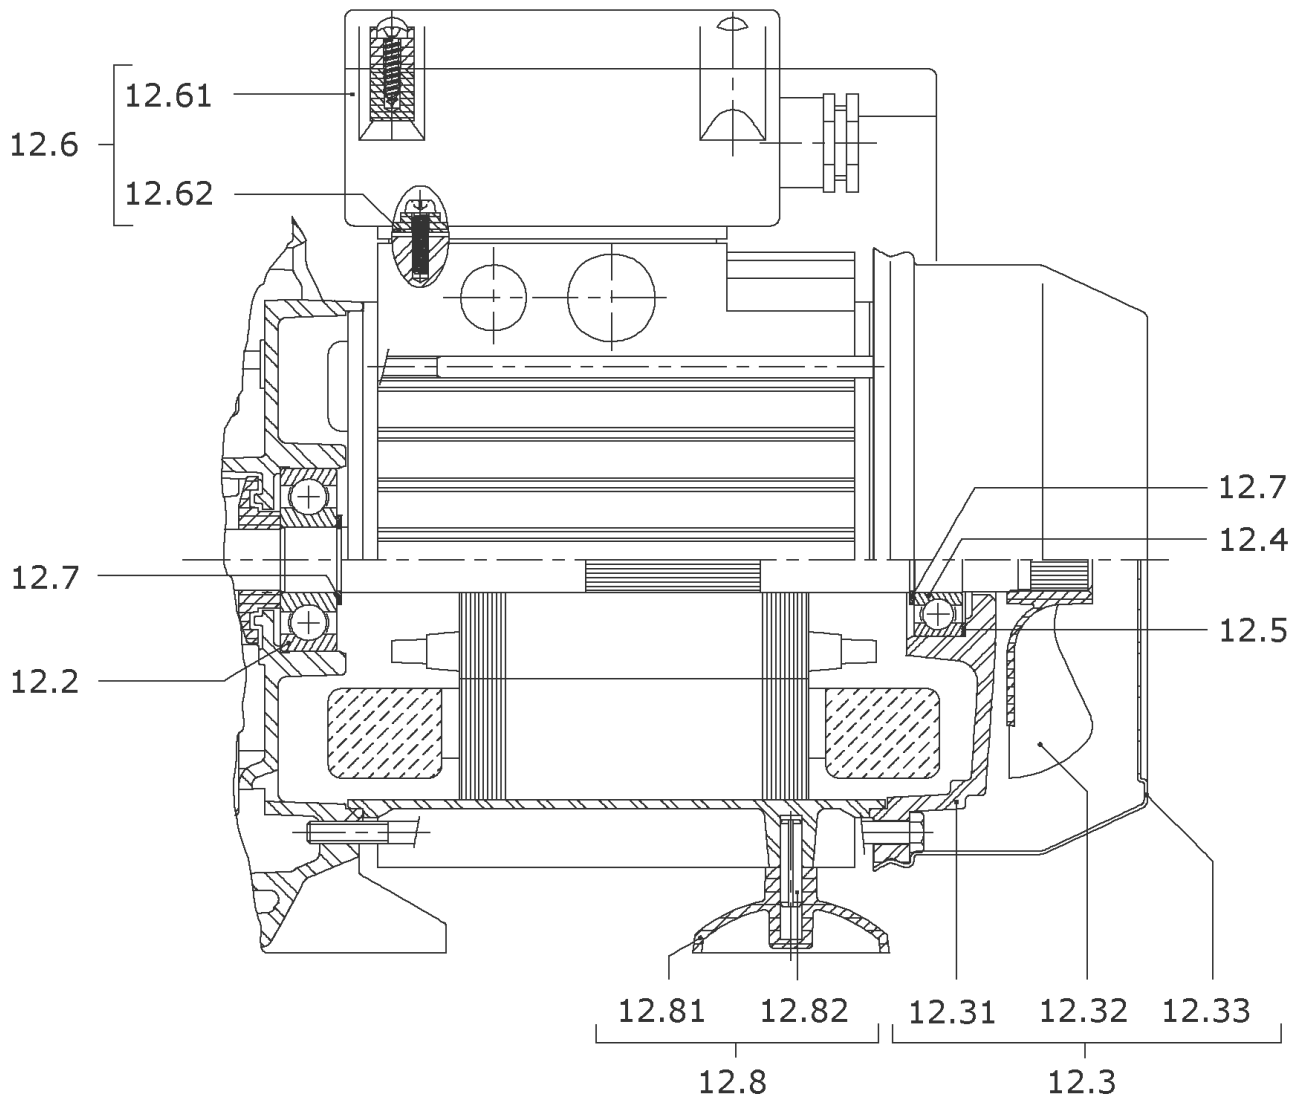

SPARE PARTS MOTOR MP605-EM/C(MG80)

Item	Article no.	Description	Quantity
12.2	4007227	BALL-BEARING-6304-C3-JOINTS-FROTTANTS	1
12.3	2048802	FAN D.143 MG.80 MP KIT	1
12.31		> REAR-BEARING-MOT80-D125-LOCKING	1
12.32	4007267	> MOTOR-FAN-80-MHI Ø143	1
12.33		> FAN-COVER-MOTOR80-D125-LOCKING	1
12.31		> REAR-BEARING-MOT80-D125-GROOVE	1
12.4	121084499	BALL BEARING 6204/2Z-C3 (HT) VP.	1
12.5	63852	SPRING-WASHER-A46B35-A	1
12.6	4144822	TERMINAL BOX KIT MC-EM (80/90N)	1
12.61	4225307	> TERMINAL-BOX-COVER-MOT-MONO-80/90 KIT	1
12.62	4084618	> FLAT-GASKET-BAB-MOT80/90	1
	2132534	> CAPACITOR 30MF 470V CA.LG.210 V1EC2 VP.	1
	4057377	> TERMINAL BLOCK	1
		> SCREW F.KKD.(MHI2/4/8)	1
		> NUT-HM4-BRASS	1
		> M3,5L14 THREAD FORMING SCREW	1
12.8	2106112	MOTOR FOOT MG.80 KIT	1
12.81		> MOTOR-FOOT-SIZE-80	1
12.82		> SPRING-PIN-A5L20E	1