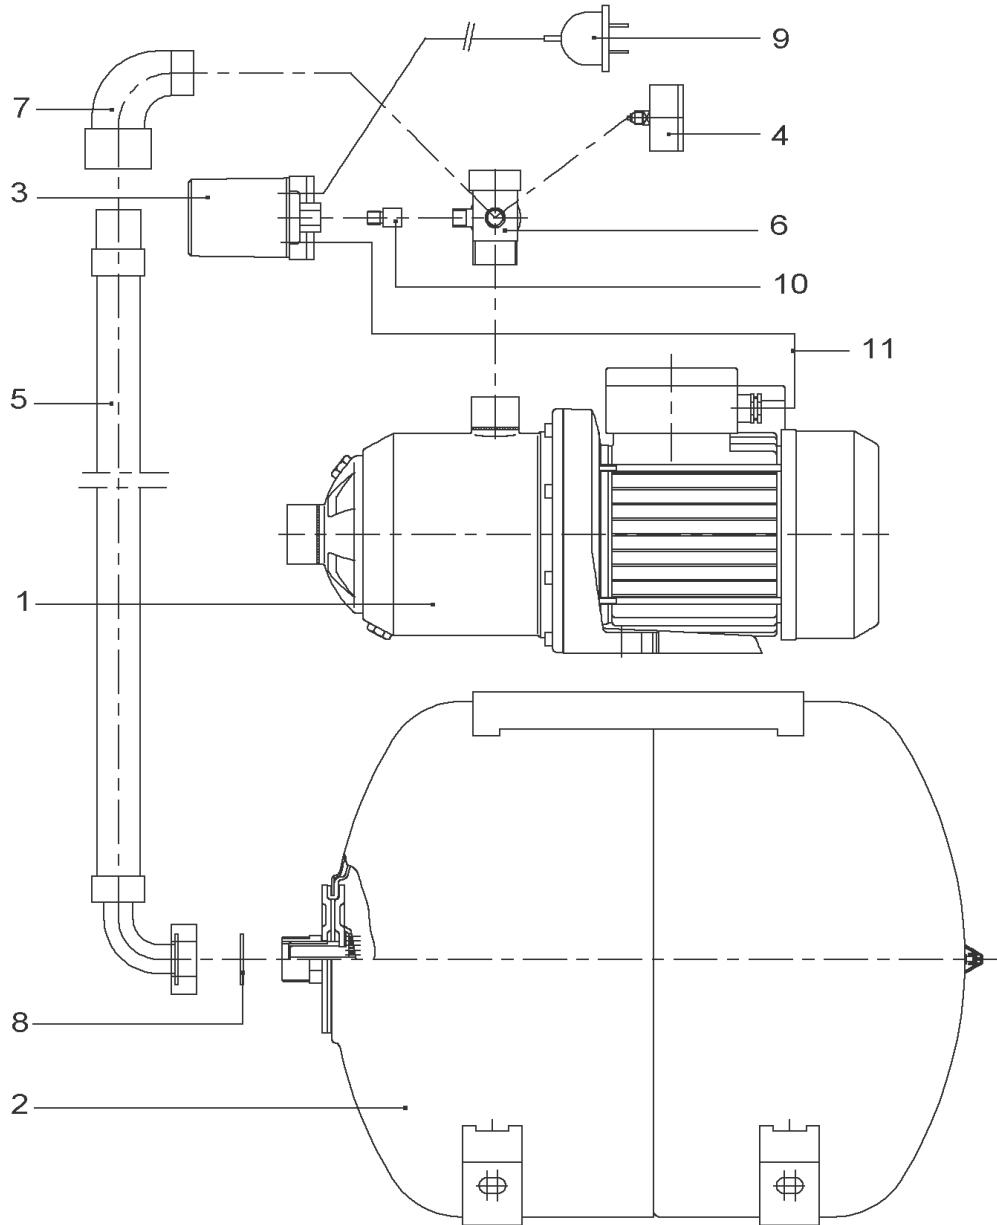

HMP305 EM (2510595)

Item	Article no.	Description	Quantity
1		MP305-EM	1
		> MP305-EM TO VERSION: /B	1
		> MP305-EM FROM VERSION: /C	1
1	4233103	MP305-EM VP.	1
2	2027578	DIAPHRAGM VESSEL 50L PN10 HWW VP.	1
	2124000	DIAPHRAGM 50L HW ACS VP.	1
Note: for pressure vessel/für Membranbehälter/pour reservoir: 2527268			
	2132491	DIAPHRAGM 50L-HWW VP.	1
Note: for pressure vessel/für Membranbehälter/pour reservoir: 2537381			
3	2106340	PRESSURE SWITCH PM5XH05 ACS 3.2/4.5+CA.V	1
4	2027581	PRESSURE GAUGE 0-6BAR D50 G1/4"HIND INL	1
5	2027583	FLEX.HOSE R1"M(W90°)-1"F550PN10 ACS.VP.	1
6	2068034	DISTRIBUTOR BRASS R1" TYPE RCLL 91 MM	1
7	2027585	ANGLE FITTING BRASS R1" TYPE RCM/F	1
8	2042873	FLAT GASKET 21x30x2 C4400 VP.	1
9	2027591	CONNECTION CABLE HMP/ HMHI/-1~230 CPL.	1
10	2042988	THREADED EXTENSION PIECE G1/4" BRASS	1