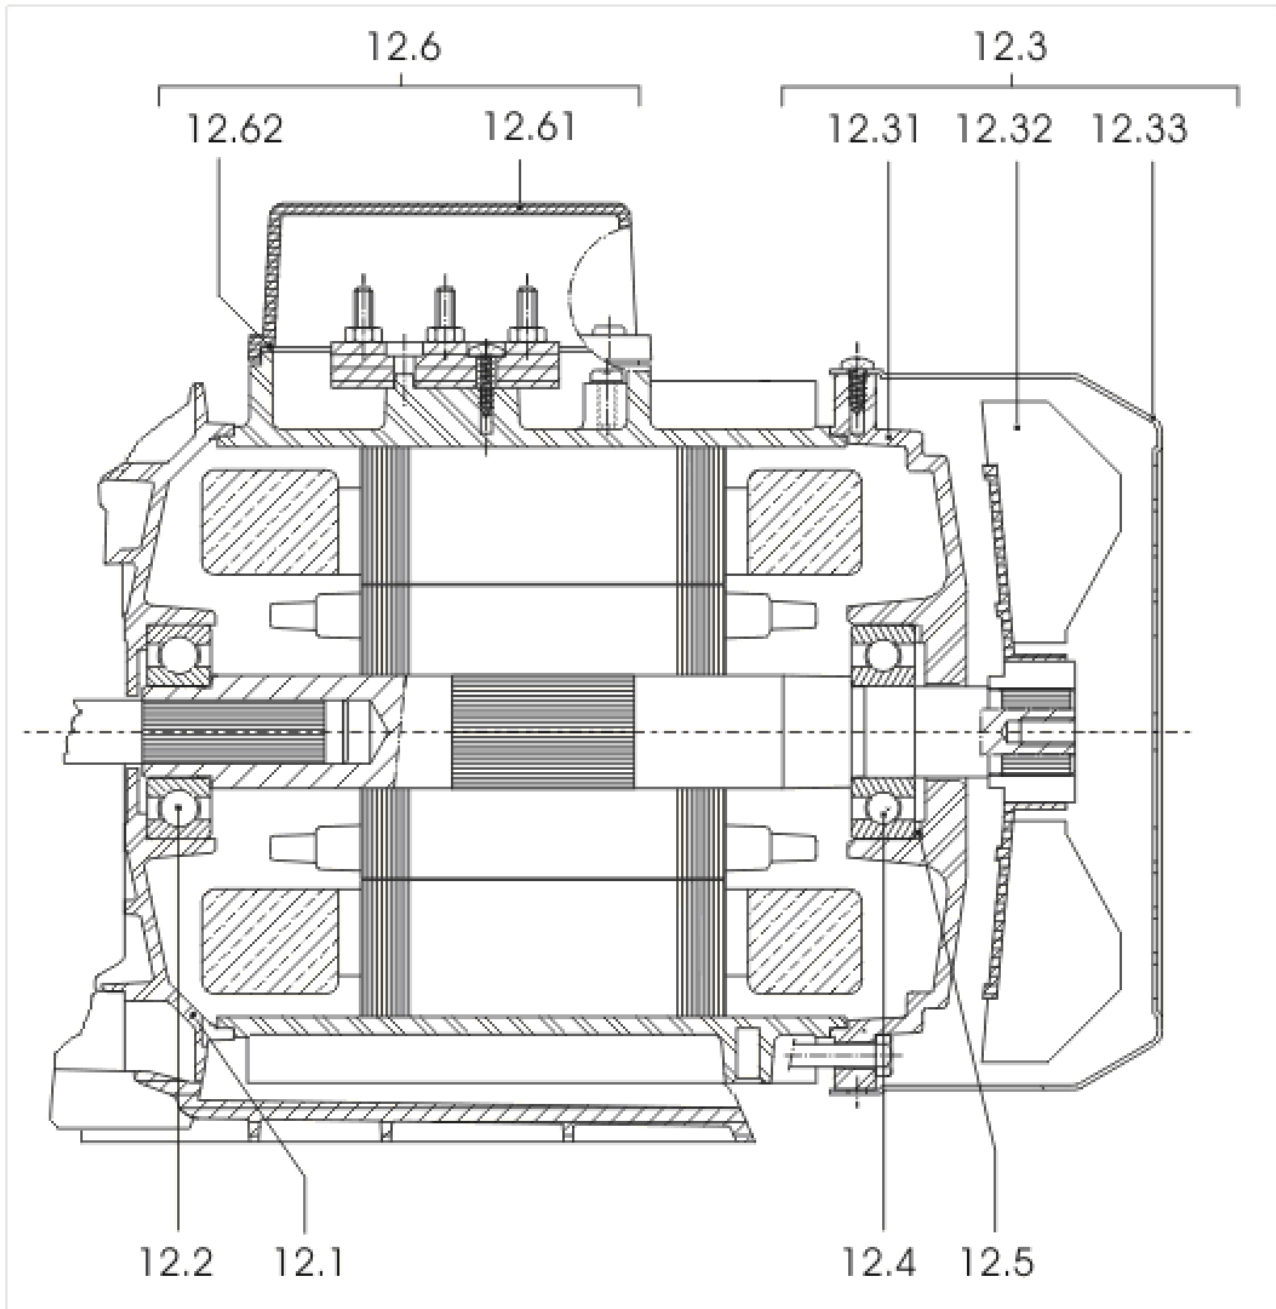

SPARE PARTS MOTOR MP605-EM (MG80)

Item	Article no.	Description	Quantity
12.1	4028057	MOTOR BEARING	1
12.2	121084499	BALL BEARING 6204/2Z-C3 (HT) VP.	1
12.3	2048802	FAN D.143 MG.80 MP KIT	1
12.31		> REAR-BEARING-MOT80-D125-LOCKING	1
12.32	4007267	> MOTOR-FAN-80-MHI Ø143	1
12.33		> FAN-COVER-MOTOR80-D125-LOCKING	1
12.31		> REAR-BEARING-MOT80-D125-GROOVE	1
12.4	121084499	BALL BEARING 6204/2Z-C3 (HT) VP.	1
12.5	63852	SPRING-WASHER-A46B35-A	1
12.61	4225307	TERMINAL-BOX-COVER-MOT-MONO-80/90 KIT	1
12.62	4007671	FLAT-GASKET-BAB-MOT80/90	1
	4007666	CAPACITOR-20MF-450V-RPC2	1
Note: FOR/ FÜR/ POUR: MP605-EM			
	2132534	CAPACITOR 30MF 470V CA.LG.210 V1EC2 VP.	1
Note: FOR/ FÜR/ POUR: MP605-EM/B