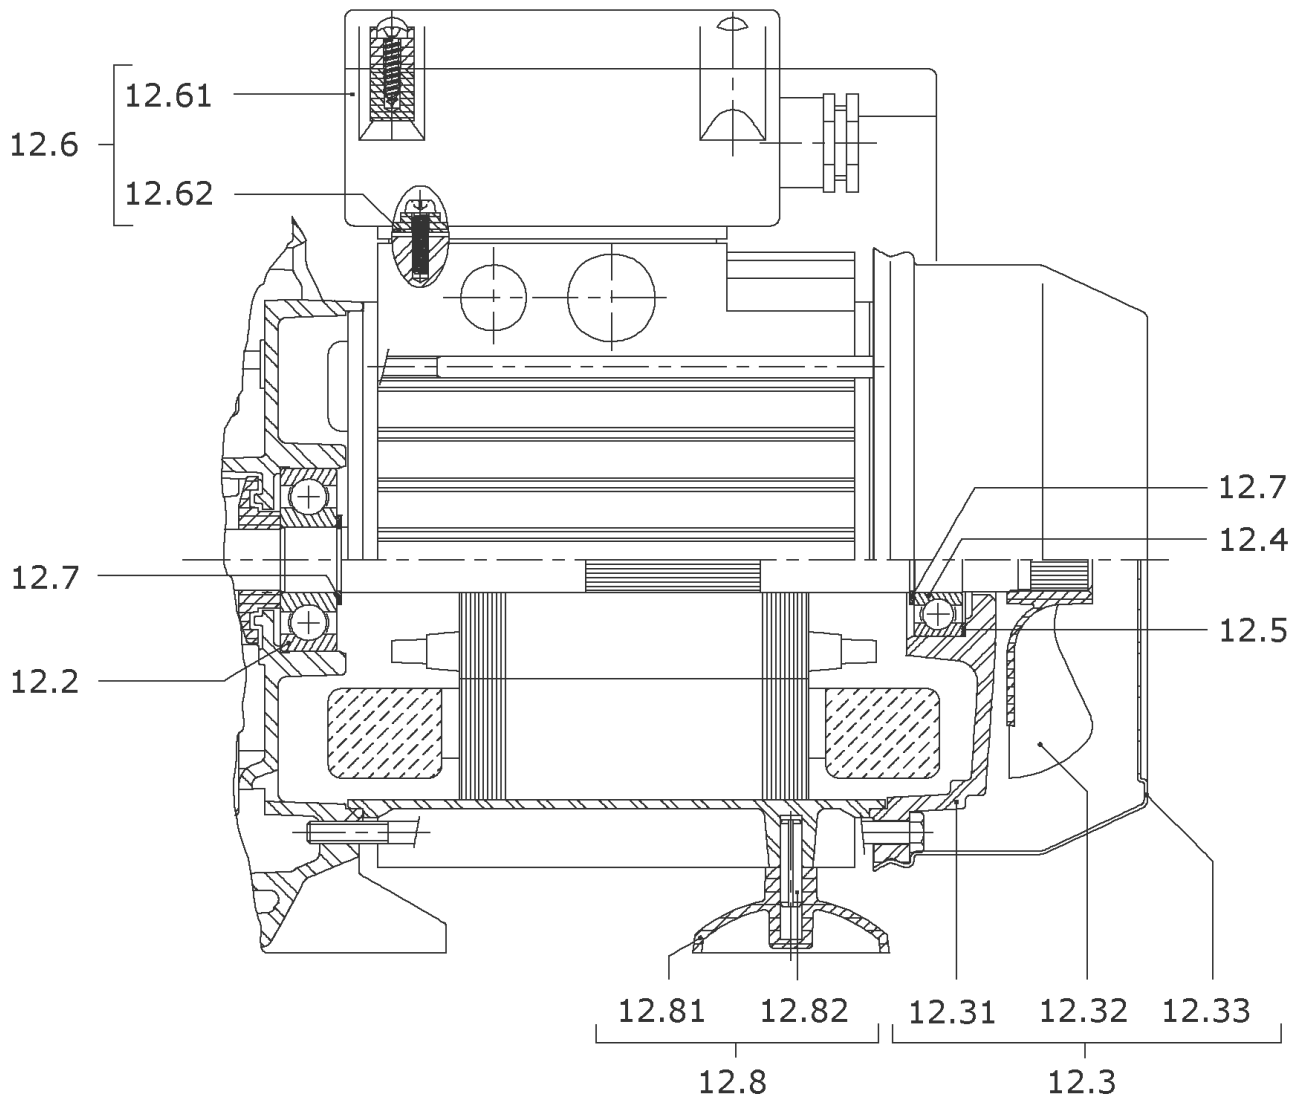

SPARE PARTS MOTOR MP304-EM/C (MG63)

Item	Article no.	Description	Quantity
12.2	122097891	BALL BEARING 6202/2Z-C3 (HT) VP.	1
12.3	2048815	FAN D.100 MG.63 MC/MP KIT	1
12.31		> REAR-BEARING-MOT63-D90	1
12.32	4233938	> Motor fan T63-71 D100 VP.	1
12.33		> FAN-COVER-MOTOR63-D90-LOCKING	1
12.4	122097891	BALL BEARING 6202/2Z-C3 (HT) VP.	1
12.5	4215742	Crinkled washer 6202/6300-C3 VP.	1
12.6	4090072	TERMINAL BOX KIT MC-EM (63)	1
12.61	4062055	> TERMINAL-BOX-COVER-MOT-MONO-63	1
12.62	4051316	> FLAT-GASKET-BAB-MOT63	1
	2132532	> CAPACITOR 12MF 470V CA.LG.210 V1EC1 VP.	1
	4057375	> TERMINAL BLOCK 40/25 3P	1
		> SCREW F.KKD.(MHI2/4/8)	1
		> NUT-HM4-BRASS	1
12.7	4207951	CIRCLIP D15X1 VP.	1
12.8	2106089	MOTOR FOOT MG.63 KIT	1
12.81		> MOTOR-SUPPORT-63	1
12.82		> SPRING-PIN-A4L25E	1