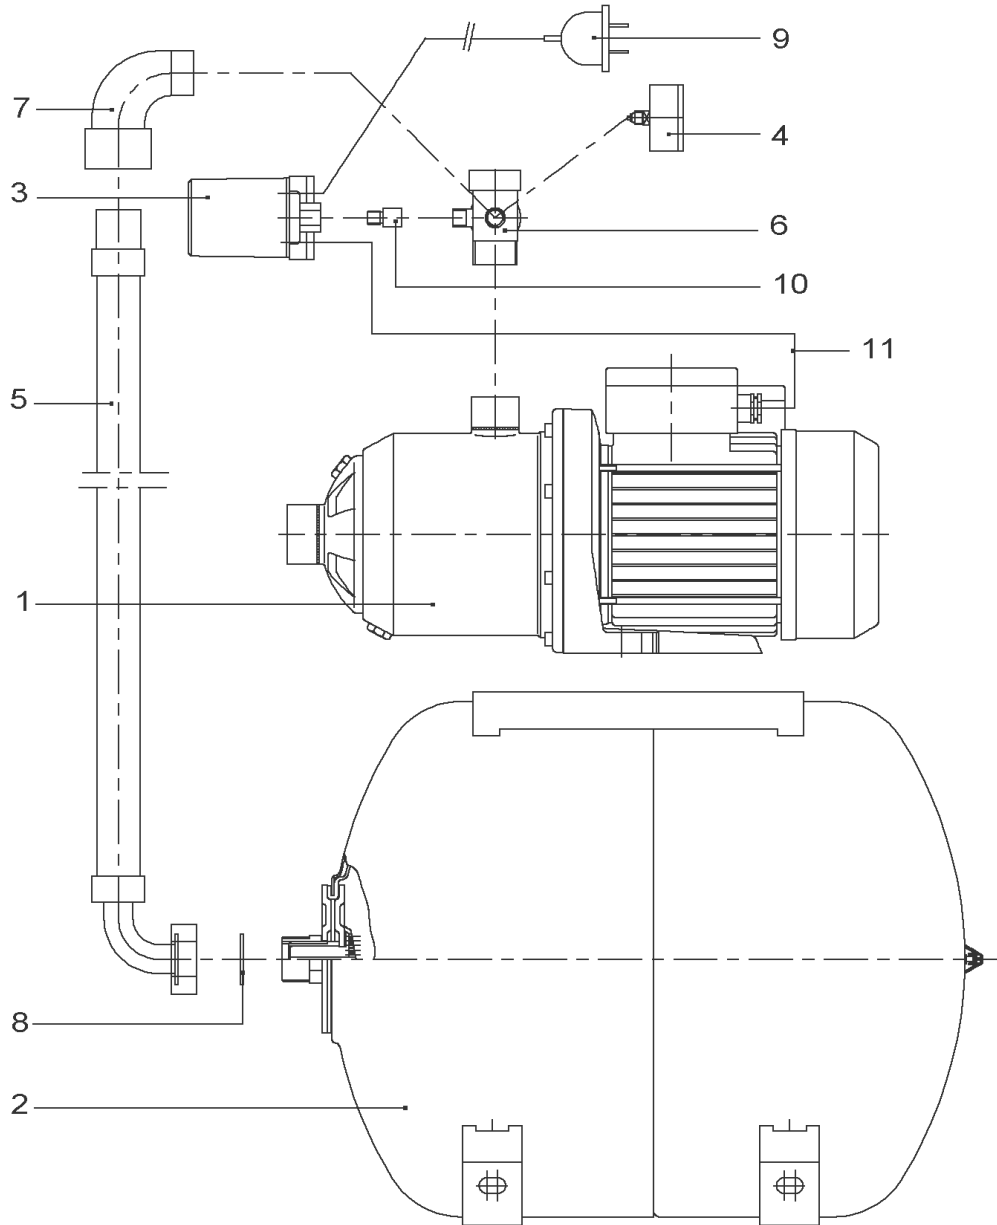

HMP304 EM (2510594)

Item	Article no.	Description	Quantity
1		MP304-EM	1
		> MP304-EM TO VERSION: /B	1
		> MP304-EM FROM VERSION: /C	1
1	4233113	MP304-EM VP.	1
2	2027578	DIAPHRAGM VESSEL 50L PN10 HWW VP.	1
	2124000	DIAPHRAGM 50L HW ACS VP.	1
Note: for pressure vessel/für Membranbehälter/pour reservoir: 2527268			
	2132491	DIAPHRAGM 50L-HWW VP.	1
Note: for pressure vessel/für Membranbehälter/pour reservoir: 2537381			
3	2106339	PRESSURE SWITCH PM5XH05 ACS 2.2/3.5+CA.V	1
4	2027581	PRESSURE GAUGE 0-6BAR D50 G1/4"HIND INL	1
5	2027583	FLEX.HOSE R1"M(W90°)-1"F550PN10 ACS.VP.	1
6	2068034	DISTRIBUTOR BRASS R1" TYPE RCLL 91 MM	1
7	2027585	ANGLE FITTING BRASS R1" TYPE RCM/F	1
8	2042873	FLAT GASKET 21x30x2 C4400 VP.	1
9	2027591	CONNECTION CABLE HMP/ HMHI/-1~230 CPL.	1
10	2042988	THREADED EXTENSION PIECE G1/4" BRASS	1