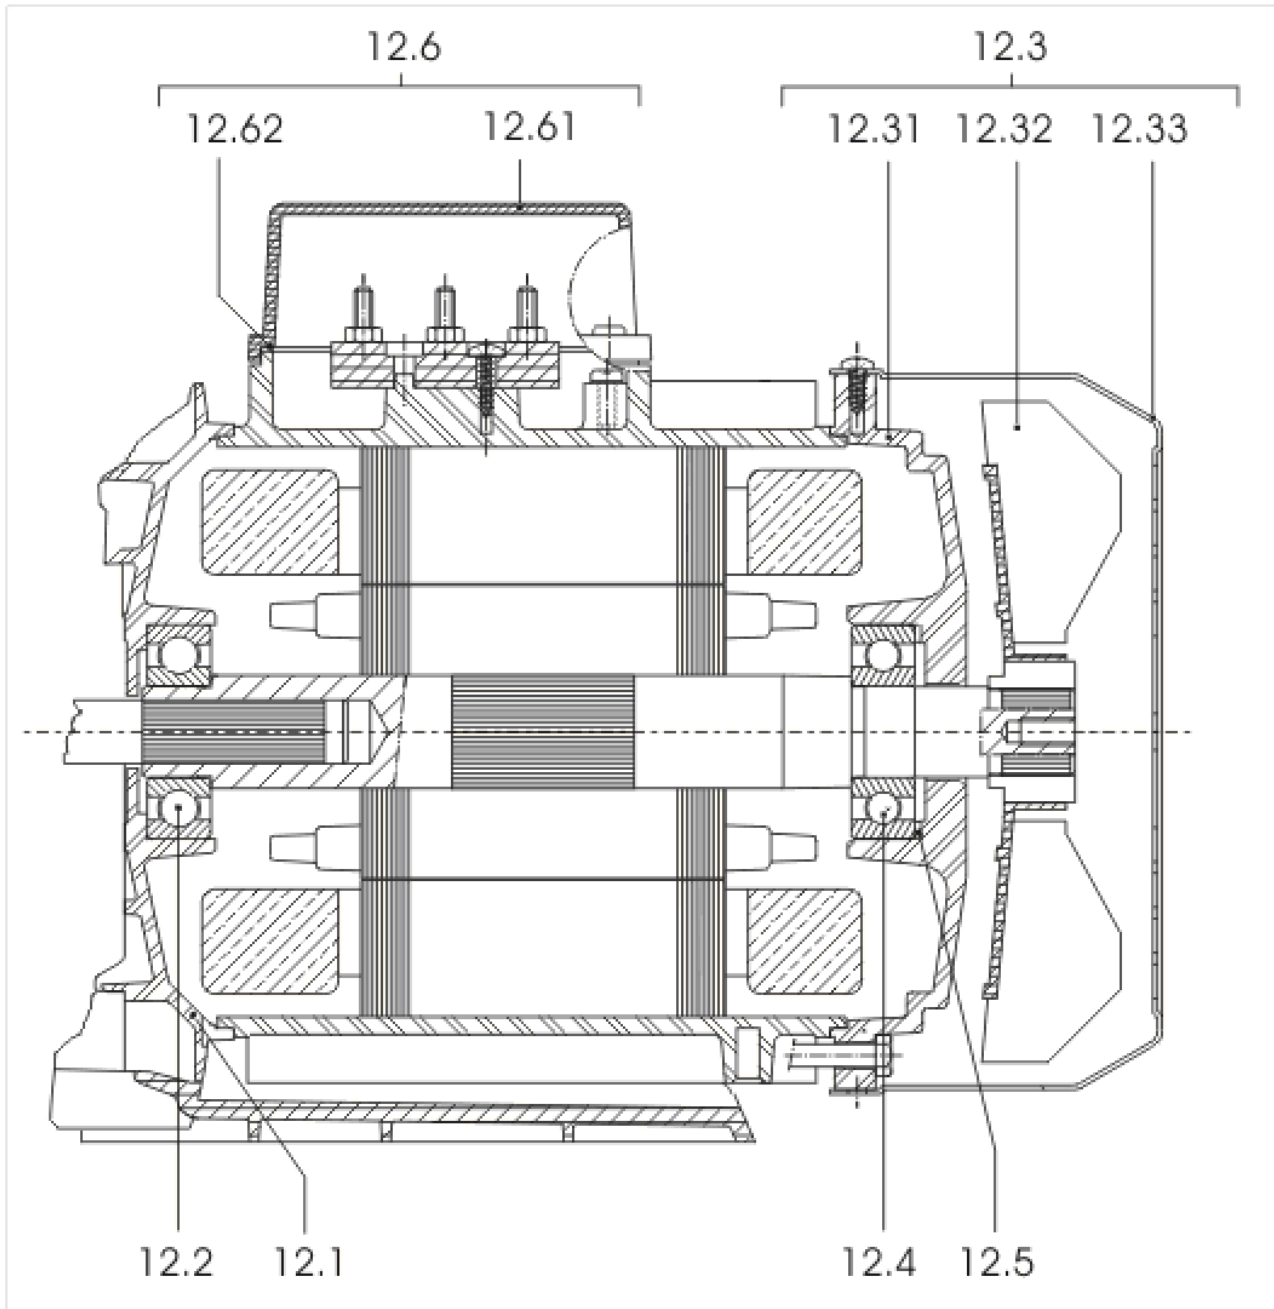

SPARE PARTS MOTOR MP603-DM/C (MG63)

Item	Article no.	Description	Quantity
12.1	4061729	END SHILD AS MP3/MP603+604 +PK.	1
12.2	122097891	BALL BEARING 6202/2Z-C3 (HT) VP.	1
12.3	2048815	FAN D.100 MG.63 MC/MP KIT	1
12.31		> REAR-BEARING-MOT63-D90	1
12.32	4233938	> Motor fan T63-71 D100 VP.	1
12.33		> FAN-COVER-MOTOR63-D90-LOCKING	1
12.4	122097891	BALL BEARING 6202/2Z-C3 (HT) VP.	1
12.5	4215742	Crinkled washer 6202/6300-C3 VP.	1
12.6	4090075	TERMINAL BOX KIT MC-DM (63)	1
12.61	4062056	> TERMINAL-BOX-COVER-MOT-TRI-63	1
12.62	4051316	> FLAT-GASKET-BAB-MOT63	1
	4057376	> TERMINAL BLOCK 40/25 6P	1
		> SCREW-CBL-Z-C/AT-ST3,5L13ZINGUE	1
	4207951	CIRCLIP D15X1 VP.	1