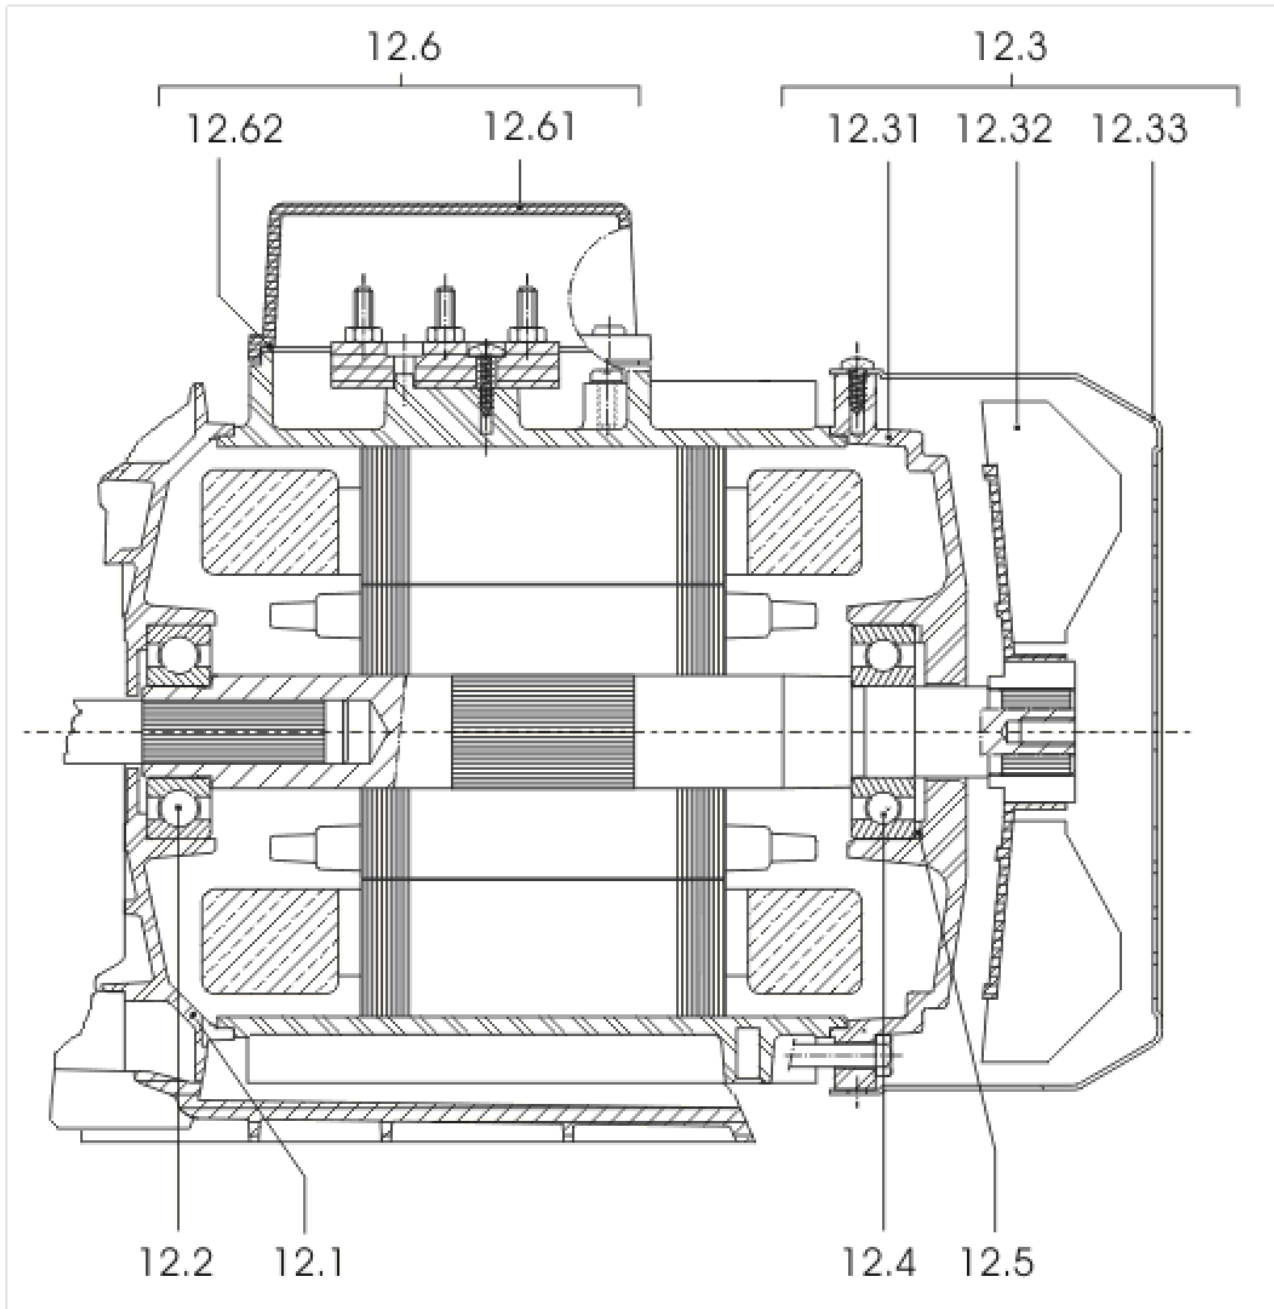

SPARE PARTS MOTOR MP603-EM/B(MG71)

Item	Article no.	Description	Quantity
12.1	4028055	END SHILD AS MP3/MP603+604 +PK.	1
7.6	4185162	BALL-BEARING-6302-C3-DDU-E-EA6 VP.	1
12.3	2048820	FAN D.100 MG.71 MP KIT	1
12.32	4233938	> Motor fan T63-71 D100 VP.	1
12.33		> FAN-COVER-MOTOR71-D110-LOCKING	1
12.31		> REAR-BEARING-MOT71-D110-GROOVE	1
12.4	122097891	BALL BEARING 6202/2Z-C3 (HT) VP.	1
12.5	4215742	Crinkled washer 6202/6300-C3 VP.	1
12.61	4007672	TERMINAL-BOX-COVER-MOT-MONO-71	1
12.62	4209688	Flat-Gasket-BAB-MOT71 VP.	1
	2132532	CAPACITOR 12MF 470V CA.LG.210 V1EC1 VP.	1
	4207951	CIRCLIP D15X1 VP.	1