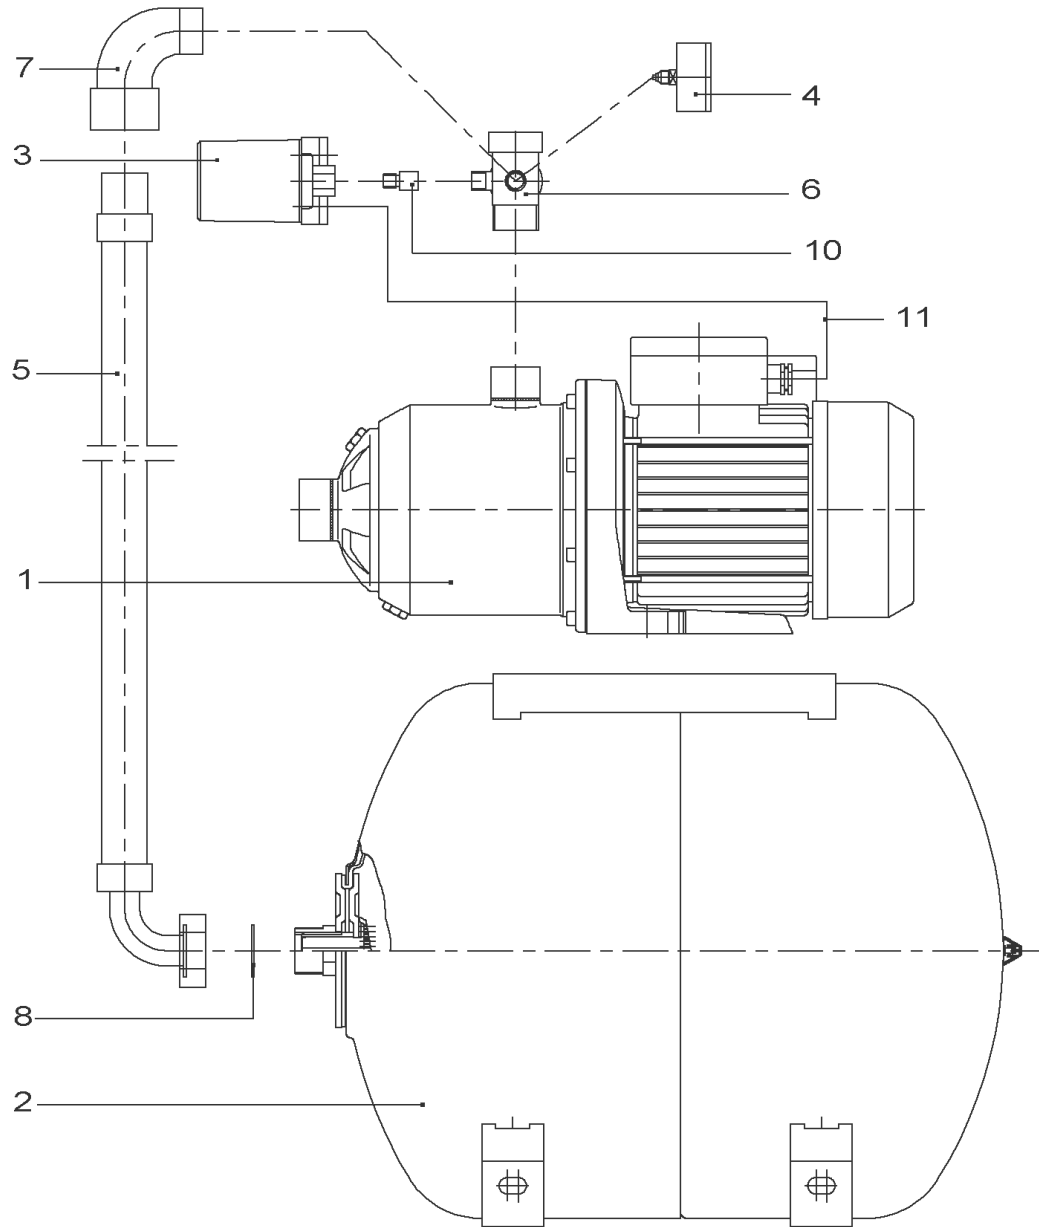

HMP305 DM (2511914)

Item	Article no.	Description	Quantity
1		MP305-DM	1
		> MP305-DM TO VERSION: /C	1
		> MP305-DM FROM VERSION: /D	1
2	2027578	DIAPHRAGM VESSEL 50L PN10 HWW VP.	1
	2124000	DIAPHRAGM 50L HW ACS VP.	1
Note: for pressure vessel/für Membranbehälter/pour reservoir: 2527268			
	2132491	DIAPHRAGM 50L-HWW VP.	1
Note: for pressure vessel/für Membranbehälter/pour reservoir: 2537381			
3	2027579	PRESSURE SWITCH PT5 1-5BAR R1/4"-I-GEW.	1
4	2027581	PRESSURE GAUGE 0-6BAR D50 G1/4"HIND INL	1
5	2027583	FLEX.HOSE R1"M(W90°)-1"F550PN10 ACS.VP.	1
6	2068034	DISTRIBUTOR BRASS R1" TYPE RCLL 91 MM	1
7	2027585	ANGLE FITTING BRASS R1" TYPE RCM/F	1
8	2042873	FLAT GASKET 21x30x2 C4400 VP.	1
10	2042988	THREADED EXTENSION PIECE G1/4" BRASS	1
11	2042874	CONNECTION CABLE HMC/HMP/HMH MOTOR 3~400	1