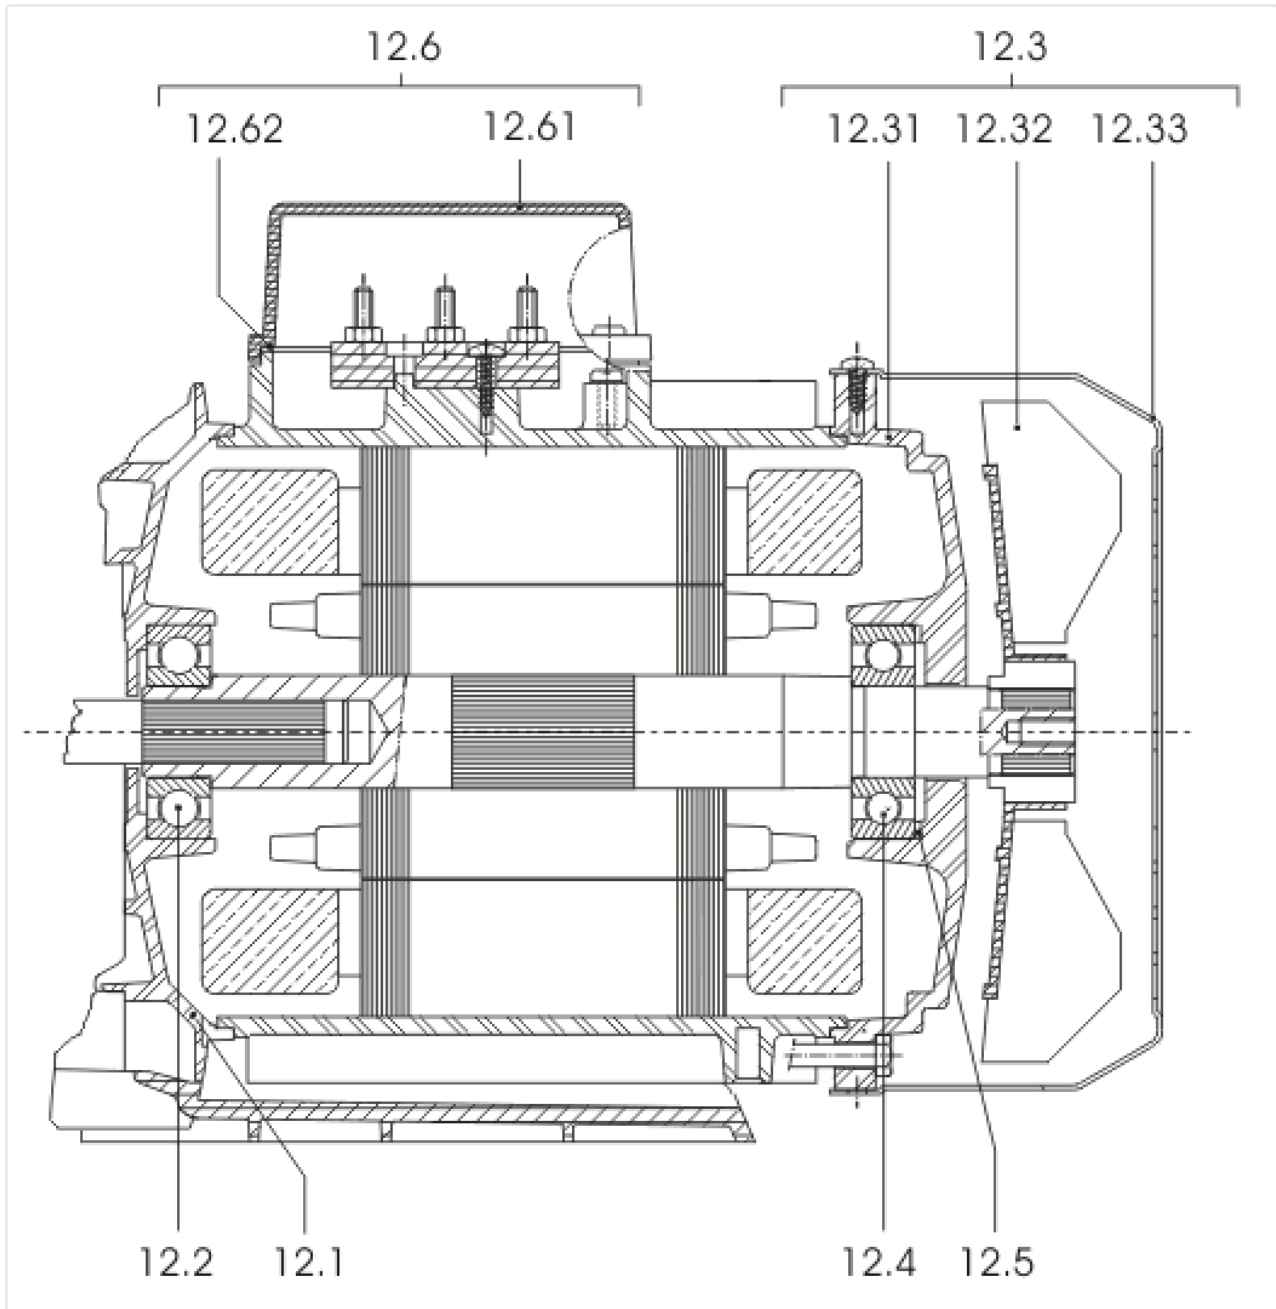

SPARE PARTS MOTOR MP603-EM(MG71)

Item	Article no.	Description	Quantity
12.1	4028055	END SHILD AS MP3/MP603+604 +PK.	1
7.6	4185162	BALL-BEARING-6302-C3-DDU-E-EA6 VP.	1
12.3	2049138	FAN D.130 MG.71 MP KIT	1
12.32	4210072	> Motor-fan-71-MHI Ø128 VP.	1
12.33		> FAN-COVER-MOTOR71-D110-LOCKING	1
12.31		> REAR-BEARING-MOT71-D110-GROOVE	1
12.4	122097891	BALL BEARING 6202/2Z-C3 (HT) VP.	1
12.5	4215742	Crinkled washer 6202/6300-C3 VP.	1
12.61	4007672	TERMINAL-BOX-COVER-MOT-MONO-71	1
12.62	4209688	Flat-Gasket-BAB-MOT71 VP.	1
	2132533	CAPACITOR 16MF 470V CA.LG.210 V1EC2 VP.	1
	4207951	CIRCLIP D15X1 VP.	1