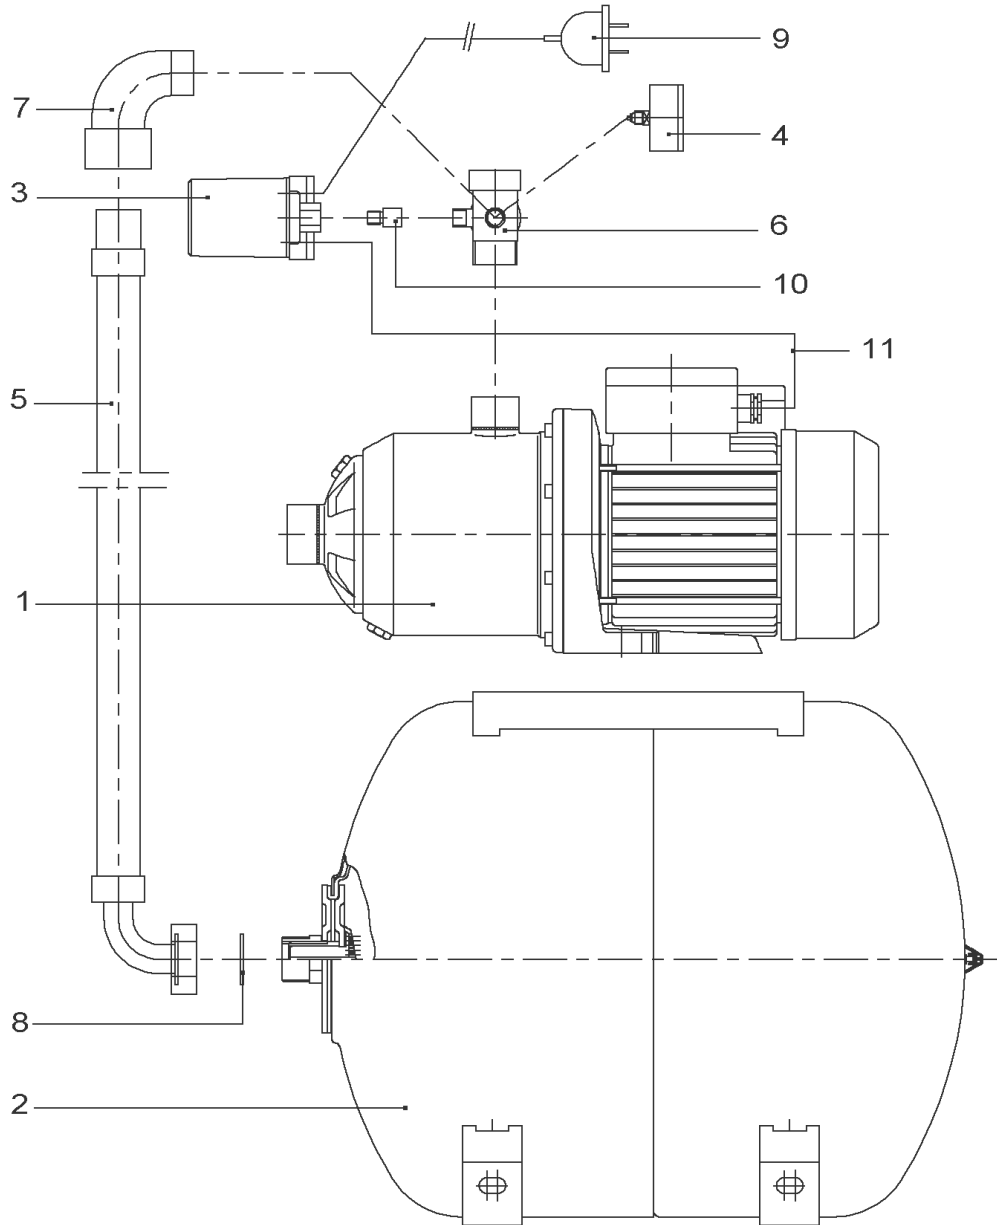

HMP303 EM 3-12BAR (2518159)

Item	Article no.	Description	Quantity
1		MP303-EM	1
		> MP303-EM TO VERSION: /B	1
		> MP303-EM FROM VERSION: /C	1
1	4233112	MP303-EM VP.	1
2	2027578	DIAPHRAGM VESSEL 50L PN10 HWW VP.	1
	2124000	DIAPHRAGM 50L HW ACS VP.	1
Note: for pressure vessel/für Membranbehälter/pour reservoir: 2527268			
	2132491	DIAPHRAGM 50L-HWW VP.	1
Note: for pressure vessel/für Membranbehälter/pour reservoir: 2537381			
3	2042855	PRESSURE SWITCH MDR1/11 G1/4"6BAR	1
4	2027582	PRESSURE GAUGE 0-10BAR D50 R1/4"HIND INL	1
5	2027583	FLEX.HOSE R1"M(W90°)-1"F550PN10 ACS.VP.	1
6	2068034	DISTRIBUTOR BRASS R1" TYPE RCLL 91 MM	1
7	2027585	ANGLE FITTING BRASS R1" TYPE RCM/F	1
8	2048273	GASKET DSL.HWJ201-401 TO6/97	1
9	2027591	CONNECTION CABLE HMP/ HMHI/-1~230 CPL.	1
10	2042988	THREADED EXTENSION PIECE G1/4" BRASS	1