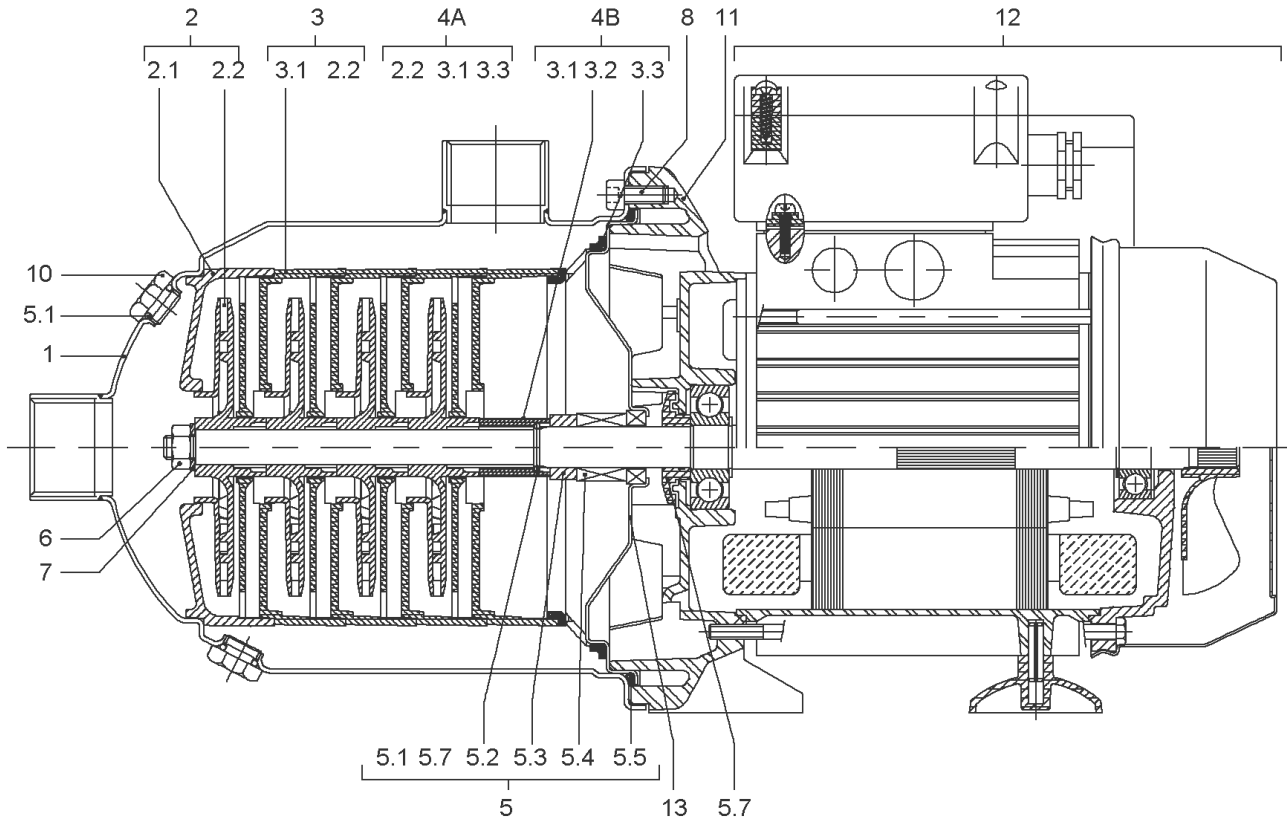

MP304-DM FROM VERSION: /D

Item	Article no.	Description	Quantity
1	4202809	PUMP HOUSING MHI204/205 1.4301 VP.	1
2	4037163	MULTIPRESS FIRST STAGE KIT	1
Note: STAGE/ STUFE/ ETAGE: 1			
2.1		> CORPS-ETG-SS-C/R-MUTICELL	1
2.2		> IMPELLER-2M3-SP-HY-LOW-FLOW	1
3	4037164	MULTIPRESS OTHERS STAGES KIT	1
Note: STAGE/ STUFE/ ETAGE: 2/3/4			
2.2		> IMPELLER-2M3-SP-HY-LOW-FLOW	1
3.1		> STAGE CASING WITH RETURN GUIDE VANE-SP	1
4B	4150239	MP302 MP304 LAST STAGE KIT	1
Note: STAGE/ STUFE/ ETAGE: 5			
3.1		> STAGE CASING WITH RETURN GUIDE VANE-SP	1
3.2		> IMPELLER SHIM SPACER	1
3.3		> DIFFUSOR STAGE HY/MP	1
5	4037161	MECHANICAL SEAL KIT	1
5.1	4017965	> O-RING D9,9X2,62 NITRILE 70SH	1
5.2	2090148	> CIRCLIP D14 MVI/MHI 316L (2 PIECES) VP.	1
		>> STOP-RUSH-1/2-D14-VMI/HMI-316	2
5.5	4233945	> O-RING ID.140 VP.	1
5.6		> THROWER 65/70SH-NITRILE	1
5.7		> THROWER-RUBBER-SH65/70	1
5.4		> MECHANICAL-SEAL-MG1/14-G6-BQ1EGG-BURGMAN	1
5.3		> DEFLECTOR D14xD22EP9 NORYL	1
6	4056417	NUT M8 INOX 1.4404	1
8	4007350	SCREW M6X14 ISO4762 8.8 ZN	1
Note: PARTS/ STÜCK/ PIÈCES: 8			
10	4191450	PRIMING/DRAIN PLUG G1/4"-MHI-1.4301 VP.	1
11	2112732	LANTERN MG63 P171 M108 VP.	1
12		SPARE PARTS MOTOR MP304-DM/D (MG63)	1
13	4004679	Stationnary Ring Holder 1.4301	1