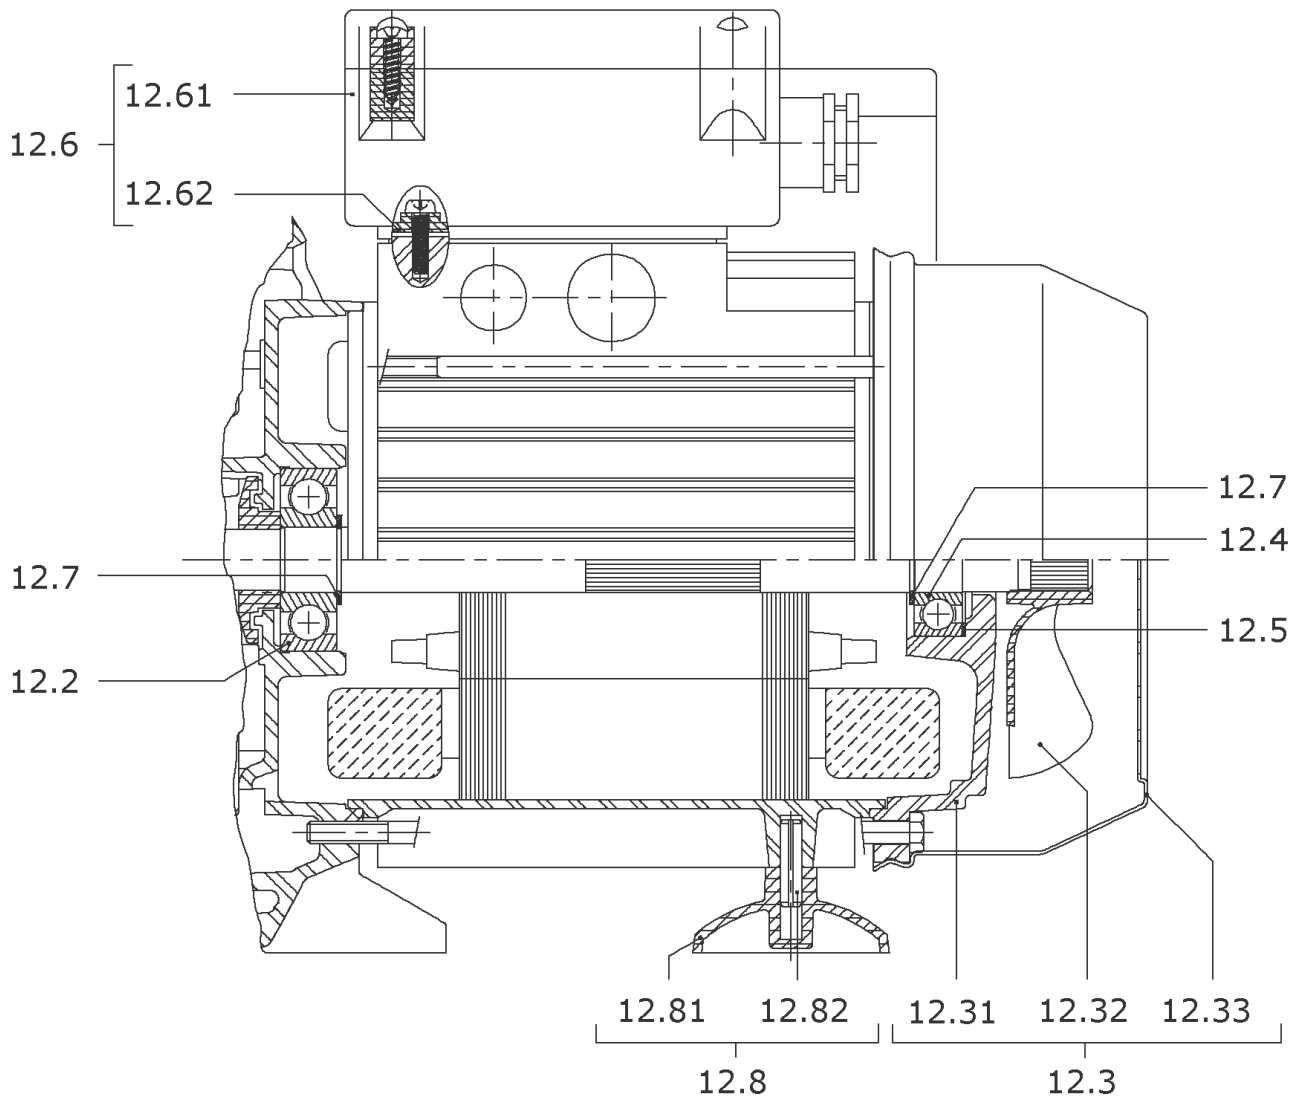

SPARE PARTS MOTOR MP303-EM/C (MG63)

Item	Article no.	Description	Quantity
12.2	122097891	BALL BEARING 6202/2Z-C3 (HT) VP.	1
12.3	2048815	FAN D.100 MG.63 MC/MP KIT	1
12.31		> REAR-BEARING-MOT63-D90	1
12.32	4233938	> Motor fan T63-71 D100 VP.	1
12.33		> FAN-COVER-MOTOR63-D90-LOCKING	1
12.4	122097891	BALL BEARING 6202/2Z-C3 (HT) VP.	1
12.5	4215742	Crinkled washer 6202/6300-C3 VP.	1
12.6	4090072	TERMINAL BOX KIT MC-EM (63)	1
12.61	4062055	> TERMINAL-BOX-COVER-MOT-MONO-63	1
12.62	4051316	> FLAT-GASKET-BAB-MOT63	1
	2132532	> CAPACITOR 12MF 470V CA.LG.210 V1EC1 VP.	1
	4057375	> TERMINAL BLOCK 40/25 3P	1
		> SCREW F.KKD.(MHI2/4/8)	1
		> NUT-HM4-BRASS	1
12.7	4207951	CIRCLIP D15X1 VP.	1
12.8	2106089	MOTOR FOOT MG.63 KIT	1
12.81		> MOTOR-SUPPORT-63	1
12.82		> SPRING-PIN-A4L25E	1