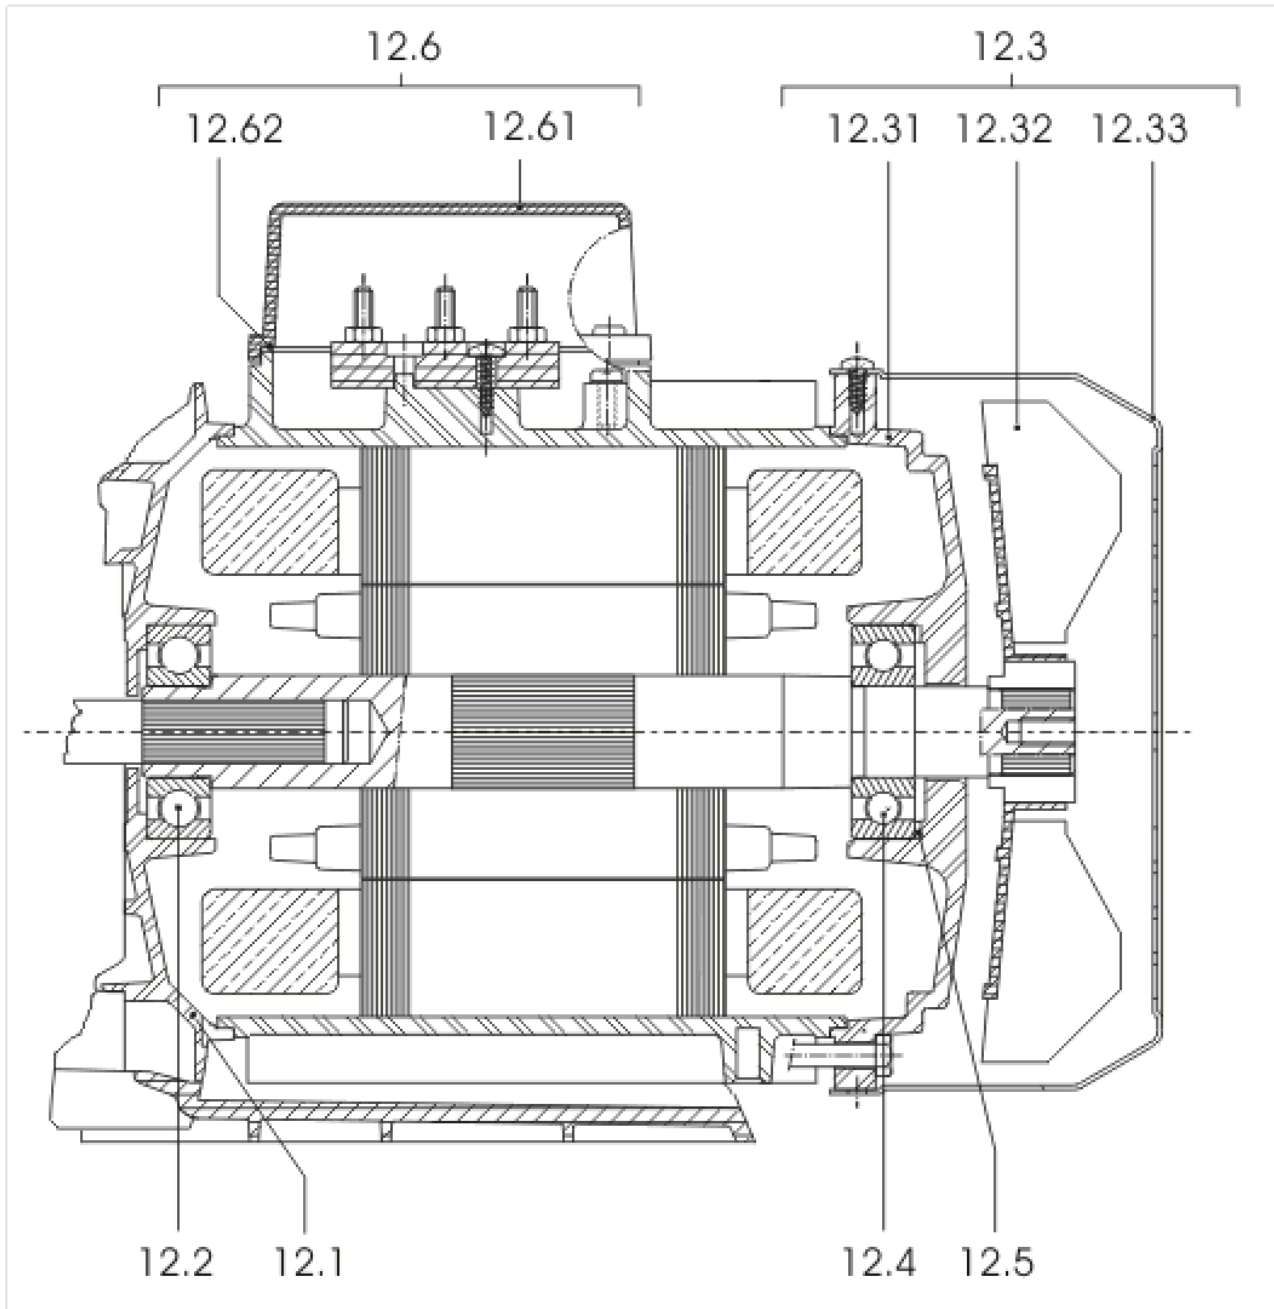

SPARE PARTS MOTOR MP304-DM/C (MG63)

Item	Article no.	Description	Quantity
12.1	4061729	END SHILD AS MP3/MP603+604 +PK.	1
12.2	122097891	BALL BEARING 6202/2Z-C3 (HT) VP.	1
12.3	2048815	FAN D.100 MG.63 MC/MP KIT	1
12.31		> REAR-BEARING-MOT63-D90	1
12.32	4233938	> Motor fan T63-71 D100 VP.	1
12.33		> FAN-COVER-MOTOR63-D90-LOCKING	1
12.4	122097891	BALL BEARING 6202/2Z-C3 (HT) VP.	1
12.5	4215742	Crinkled washer 6202/6300-C3 VP.	1
12.6	4090075	TERMINAL BOX KIT MC-DM (63)	1
12.61	4062056	> TERMINAL-BOX-COVER-MOT-TRI-63	1
12.62	4051316	> FLAT-GASKET-BAB-MOT63	1
	4057376	> TERMINAL BLOCK 40/25 6P	1
		> SCREW-CBL-Z-C/AT-ST3,5L13ZINGUE	1
	4207951	CIRCLIP D15X1 VP.	1