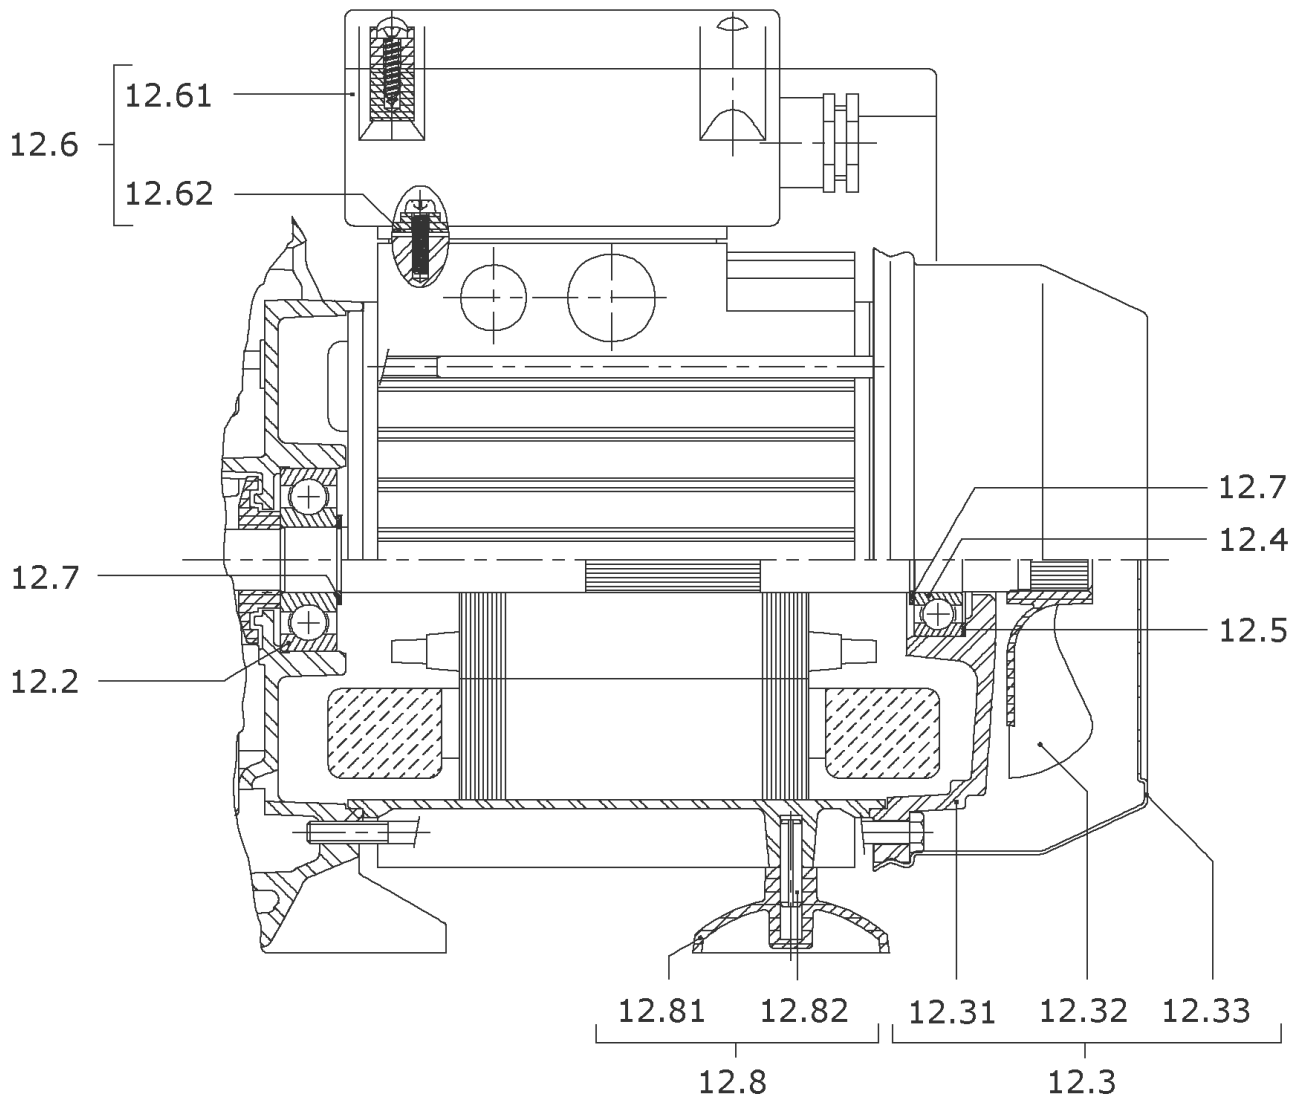

SPARE PARTS MOTOR MP604-EM/B(MG71)

Item	Article no.	Description	Quantity
7.6	4185162	BALL-BEARING-6302-C3-DDU-E-EA6 VP.	1
12.3	2048820	FAN D.100 MG.71 MP KIT	1
12.32	4233938	> Motor fan T63-71 D100 VP.	1
12.33		> FAN-COVER-MOTOR71-D110-LOCKING	1
12.31		> REAR-BEARING-MOT71-D110-GROOVE	1
12.4	122097891	BALL BEARING 6202/2Z-C3 (HT) VP.	1
12.5	4215742	Crinkled washer 6202/6300-C3 VP.	1
12.6	4090073	TERMINAL BOX KIT MC-EM (71)	1
12.61	4007672	> TERMINAL-BOX-COVER-MOT-MONO-71	1
12.62	4209688	> Flat-Gasket-BAB-MOT71 VP.	1
	2132533	> CAPACITOR 16MF 470V CA.LG.210 V1EC2 VP.	1
		> SCREW-CBL-Z-C/AT-ST3,5L13ZINGUE	1
		> SCREW F.KKD.(MHI2/4/8)	1
		> NUT-HM4-BRASS	1
12.7	4207951	CIRCLIP D15X1 VP.	1
12.8	2106111	MOTOR FOOT MG.71 KIT	1
12.81		> MOTOR-SUPPORT-71	1
12.82		> SPRING-PIN-A5L20E	1