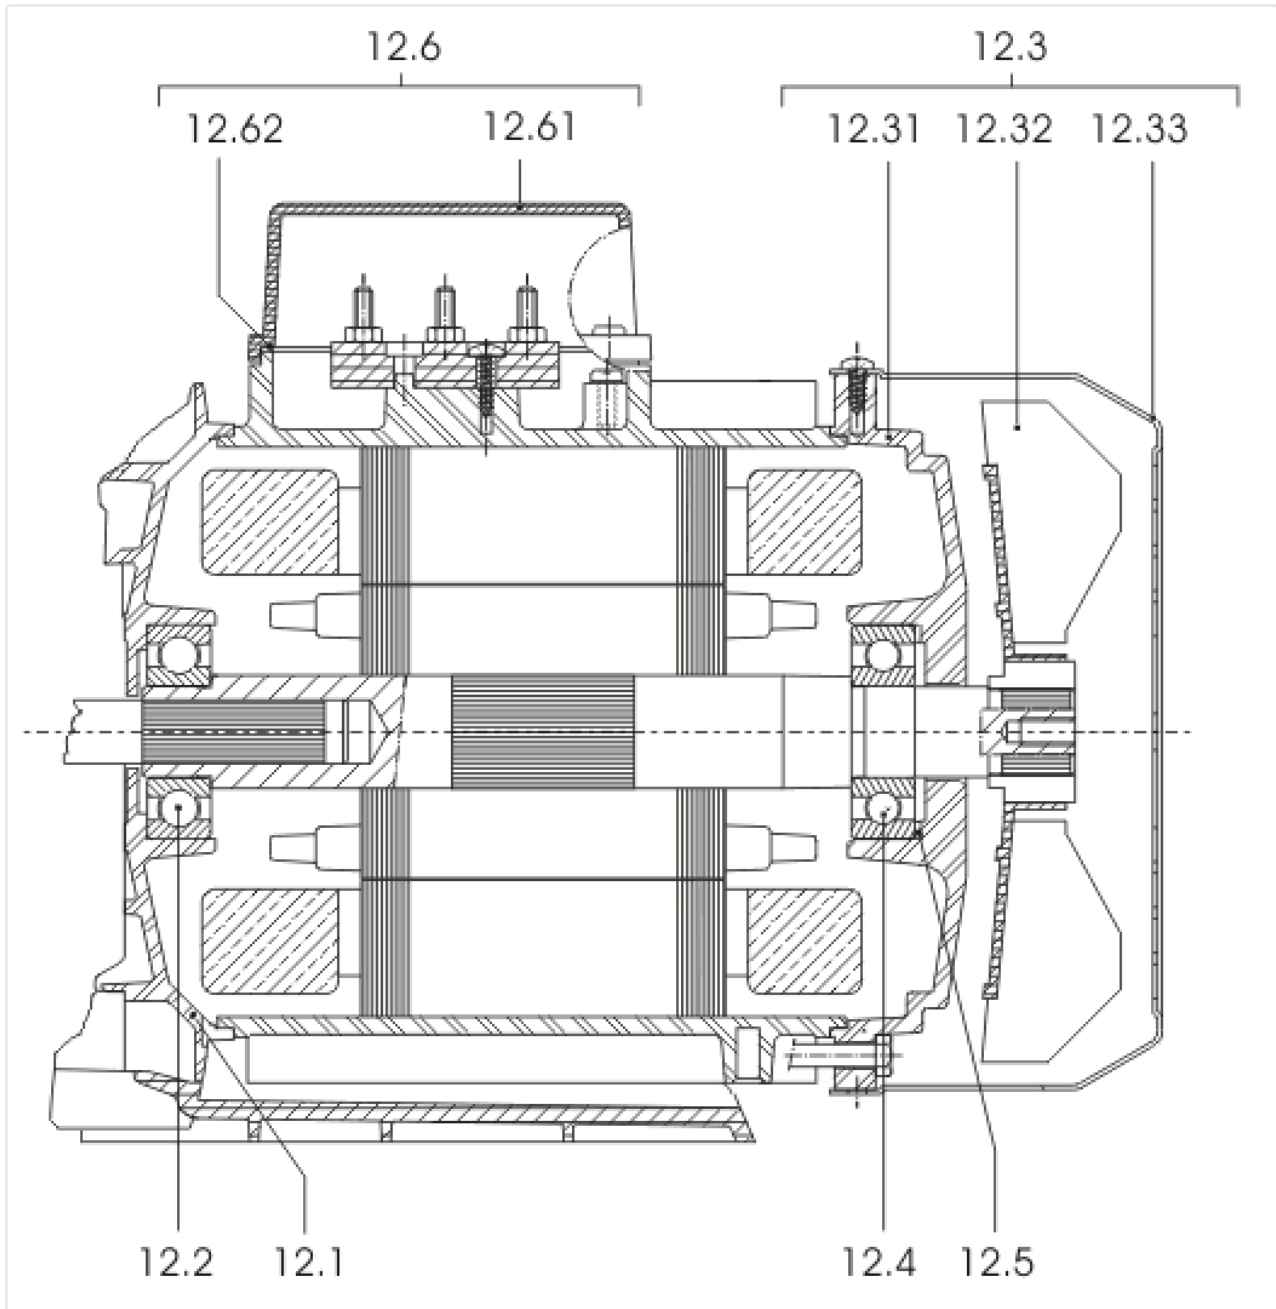

SPARE PARTS MOTOR MP603-EM/B(MG71)

Item	Article no.	Description	Quantity
12.1	4028055	END SHILD AS MP3/MP603+604 +PK.	1
7.6	4185162	BALL-BEARING-6302-C3-DDU-E-EA6 VP.	1
12.3	2048820	FAN D.100 MG.71 MP KIT	1
12.32	4233938	> Motor fan T63-71 D100 VP.	1
12.33		> FAN-COVER-MOTOR71-D110-LOCKING	1
12.31		> REAR-BEARING-MOT71-D110-GROOVE	1
12.4	122097891	BALL BEARING 6202/2Z-C3 (HT) VP.	1
12.5	4215742	Crinkled washer 6202/6300-C3 VP.	1
12.61	4007672	TERMINAL-BOX-COVER-MOT-MONO-71	1
12.62	4209688	Flat-Gasket-BAB-MOT71 VP.	1
	2132532	CAPACITOR 12MF 470V CA.LG.210 V1EC1 VP.	1
	4207951	CIRCLIP D15X1 VP.	1