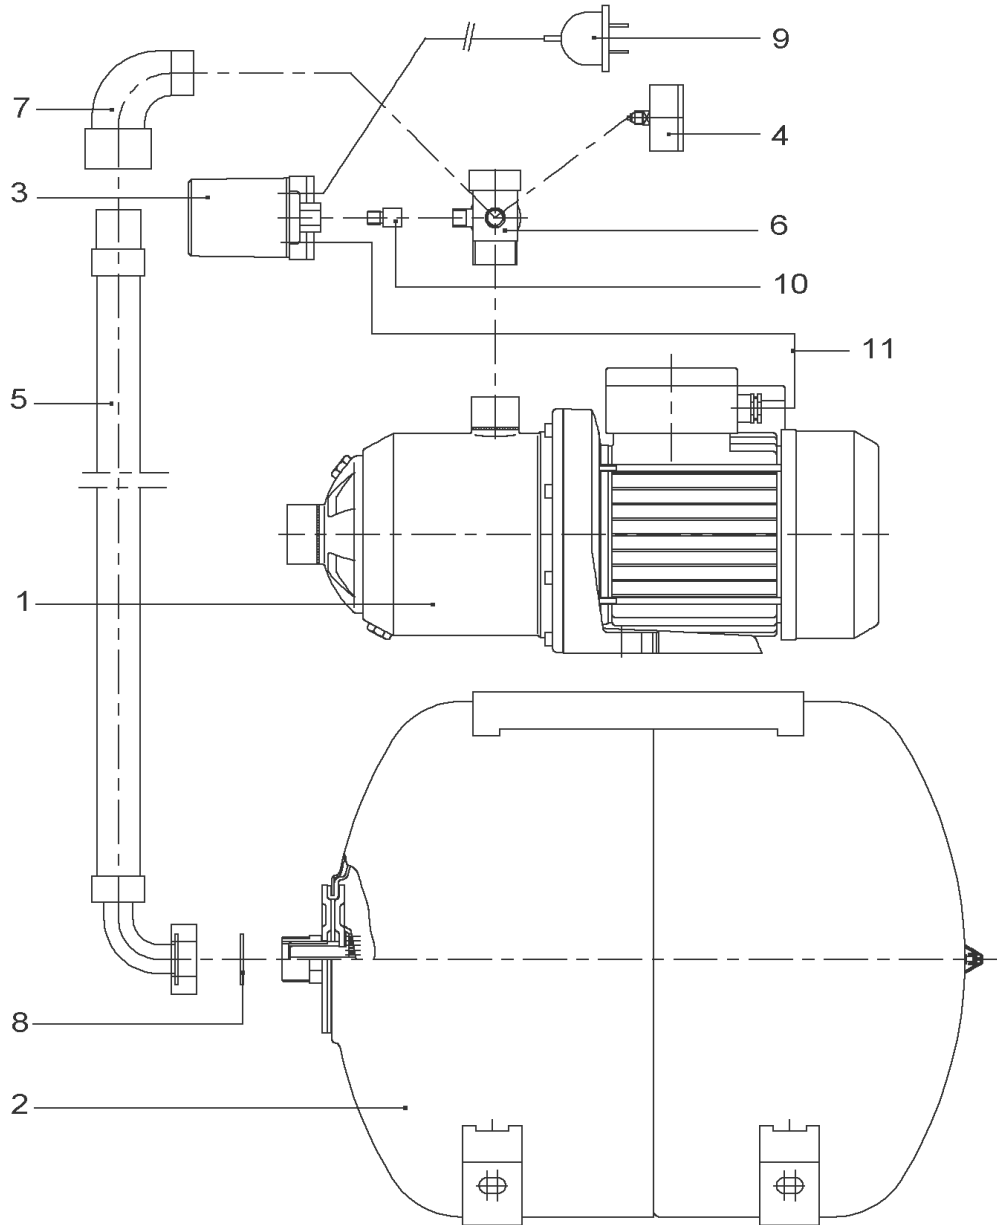

HMP604 EM (2510597)

Item	Article no.	Description	Quantity
1		MP604-EM	1
		> MP604-EM TO VERSION: /A	1
		> MP604-EM FROM VERSION: /B	1
1	4233115	MP604-EM VP.	1
2	2027578	DIAPHRAGM VESSEL 50L PN10 HWW VP.	1
	2124000	DIAPHRAGM 50L HW ACS VP.	1
Note: for pressure vessel/für Membranbehälter/pour reservoir: 2527268			
	2132491	DIAPHRAGM 50L-HWW VP.	1
Note: for pressure vessel/für Membranbehälter/pour reservoir: 2537381			
3	2106339	PRESSURE SWITCH PM5XH05 ACS 2.2/3.5+CA.V	1
4	2027581	PRESSURE GAUGE 0-6BAR D50 G1/4"HIND INL	1
5	2027583	FLEX.HOSE R1"M(W90°)-1"F550PN10 ACS.VP.	1
6	2068034	DISTRIBUTOR BRASS R1" TYPE RCLL 91 MM	1
7	2027585	ANGLE FITTING BRASS R1" TYPE RCM/F	1
8	2042873	FLAT GASKET 21x30x2 C4400 VP.	1
9	2027591	CONNECTION CABLE HMP/ HMHI/-1~230 CPL.	1
10	2042988	THREADED EXTENSION PIECE G1/4" BRASS	1