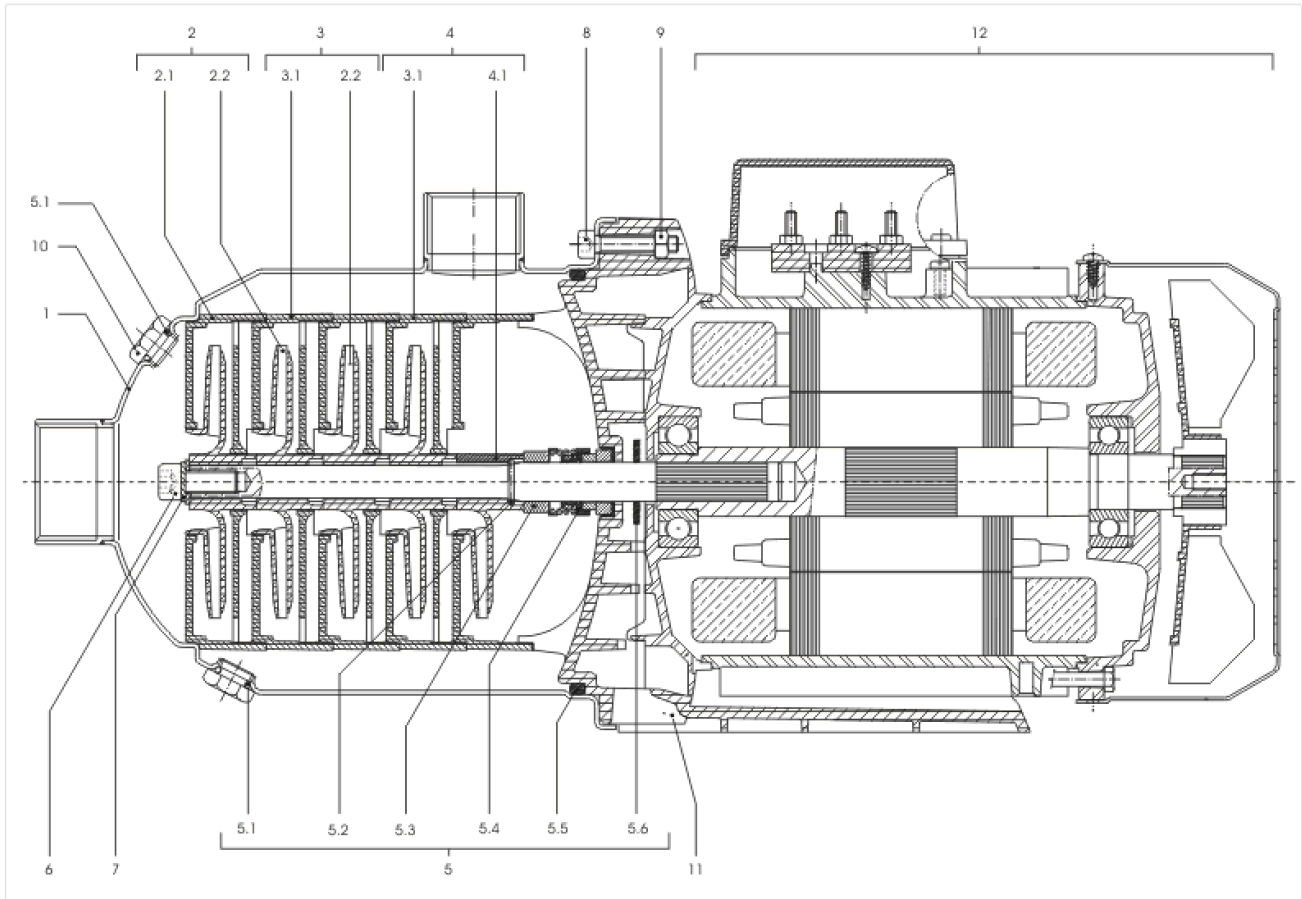

MP603-DM TO VERSION: /C

Item	Article no.	Description	Quantity
1	4202811	PUMP HOUSING MHI402/403 1.4301 VP.	1
2	4037165	MULTIPRESS FIRST STAGE KIT	1
Note: STAGE/ STUFE/ ETAGE: 1			
2.1		> CORPS-ETG-SS-C/R-MUTICELL	1
2.2		> IMPELLER-4M3-SP	1
3	4037166	MULTIPRESS OTHERS STAGES KIT	1
Note: STAGE/ STUFE/ ETAGE: 2/3			
2.2		> IMPELLER-4M3-SP	1
3.1		> STAGE CASING WITH RETURN GUIDE VANE-SP	1
5	4037161	MECHANICAL SEAL KIT	1
5.1	4017965	> O-RING D9,9X2,62 NITRILE 70SH	1
5.2	2090148	> CIRCLIP D14 MVI/MHI 316L (2 PIECES) VP.	1
		>> STOP-RUSH-1/2-D14-VMI/HMI-316	2
5.5	4233945	> O-RING ID.140 VP.	1
5.6		> THROWER 65/70SH-NITRILE	1
5.7		> THROWER-RUBBER-SH65/70	1
5.4		> MECHANICAL-SEAL-MG1/14-G6-BQ1EGG-BURGMAN	1
5.3		> DEFLECTOR D14xD22EP9 NORYL	1
6	4056417	NUT M8 INOX 1.4404	1
8	4031762	SCREW M6X30 ISO4762 8.8 ZN	1
Note: PARTS/ STÜCK/ PIÈCES: 8			
9	4031766	NUT M6 MP3/6	1
Note: PARTS/ STÜCK/ PIÈCES: 8			
10	4191450	PRIMING/DRAIN PLUG G1/4"-MHI-1.4301 VP.	1
11	4045110	LANTERN BRACKET	1
12		SPARE PARTS MOTOR MP603-DM/ -B(MG71)	1
12		SPARE PARTS MOTOR MP603-DM/C (MG63)	1