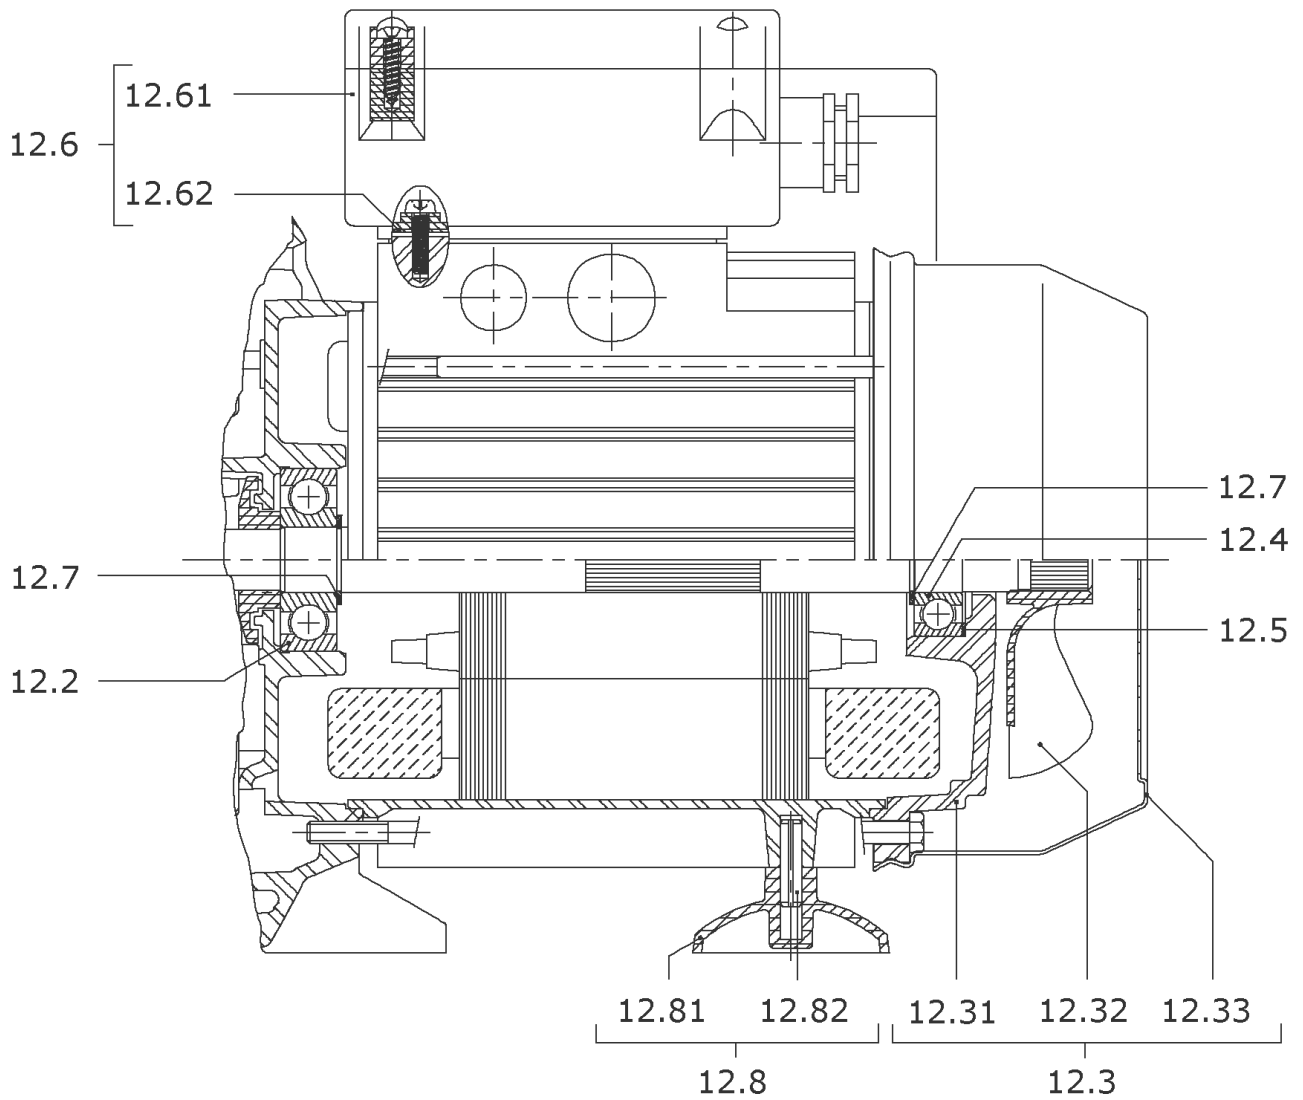

SPARE PARTS MOTOR MP305-EM/C (MG71)

Item	Article no.	Description	Quantity
7.6	4185162	BALL-BEARING-6302-C3-DDU-E-EA6 VP.	1
12.3	2048820	FAN D.100 MG.71 MP KIT	1
12.32	4233938	> Motor fan T63-71 D100 VP.	1
12.33		> FAN-COVER-MOTOR71-D110-LOCKING	1
12.31		> REAR-BEARING-MOT71-D110-GROOVE	1
12.4	122097891	BALL BEARING 6202/2Z-C3 (HT) VP.	1
12.5	4215742	Crinkled washer 6202/6300-C3 VP.	1
12.6	4090073	TERMINAL BOX KIT MC-EM (71)	1
12.61	4007672	> TERMINAL-BOX-COVER-MOT-MONO-71	1
12.62	4209688	> Flat-Gasket-BAB-MOT71 VP.	1
	2132533	> CAPACITOR 16MF 470V CA.LG.210 V1EC2 VP.	1
		> SCREW-CBL-Z-C/AT-ST3,5L13ZINGUE	1
		> SCREW F.KKD.(MHI2/4/8)	1
		> NUT-HM4-BRASS	1
12.7	4207951	CIRCLIP D15X1 VP.	1
12.8	2106111	MOTOR FOOT MG.71 KIT	1
12.81		> MOTOR-SUPPORT-71	1
12.82		> SPRING-PIN-A5L20E	1