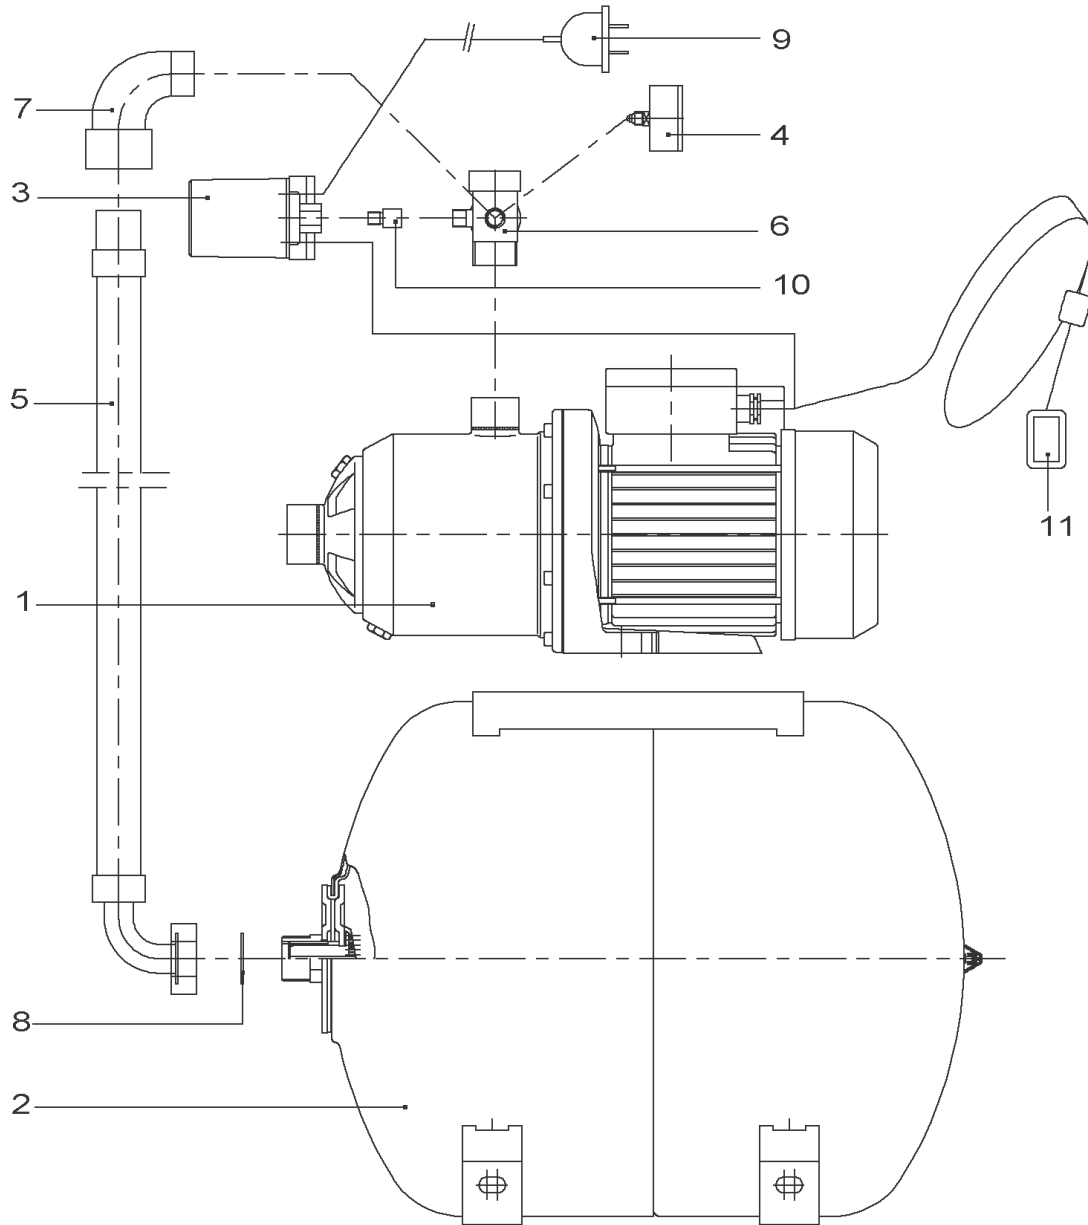

HMP605 EM -TR (2511512)

Item	Article no.	Description	Quantity
1		MP605-EM	1
		> MP605-EM TO VERSION: /B	1
		> MP605-EM FROM VERSION: /C	1
1	4233116	MP605-EM VP.	1
2	2027578	DIAPHRAGM VESSEL 50L PN10 HWW VP.	1
	2124000	DIAPHRAGM 50L HW ACS VP.	1
Note: for pressure vessel/für Membranbehälter/pour reservoir: 2527268			
	2132491	DIAPHRAGM 50L-HWW VP.	1
Note: for pressure vessel/für Membranbehälter/pour reservoir: 2537381			
3	2106340	PRESSURE SWITCH PM5XH05 ACS 3.2/4.5+CA.V	1
4	2027581	PRESSURE GAUGE 0-6BAR D50 G1/4"HIND INL	1
5	2027583	FLEX.HOSE R1"M(W90°)-1"F550PN10 ACS.VP.	1
6	2068034	DISTRIBUTOR BRASS R1" TYPE RCLL 91 MM	1
7	2027585	ANGLE FITTING BRASS R1" TYPE RCM/F	1
8	2042873	FLAT GASKET 21x30x2 C4400 VP.	1
9	2027591	CONNECTION CABLE HMP/ HMHI/-1~230 CPL.	1
10	2042988	THREADED EXTENSION PIECE G1/4" BRASS	1
11	2042896	CONNECTION SET HMP/C6 /HMHI4 TR	1