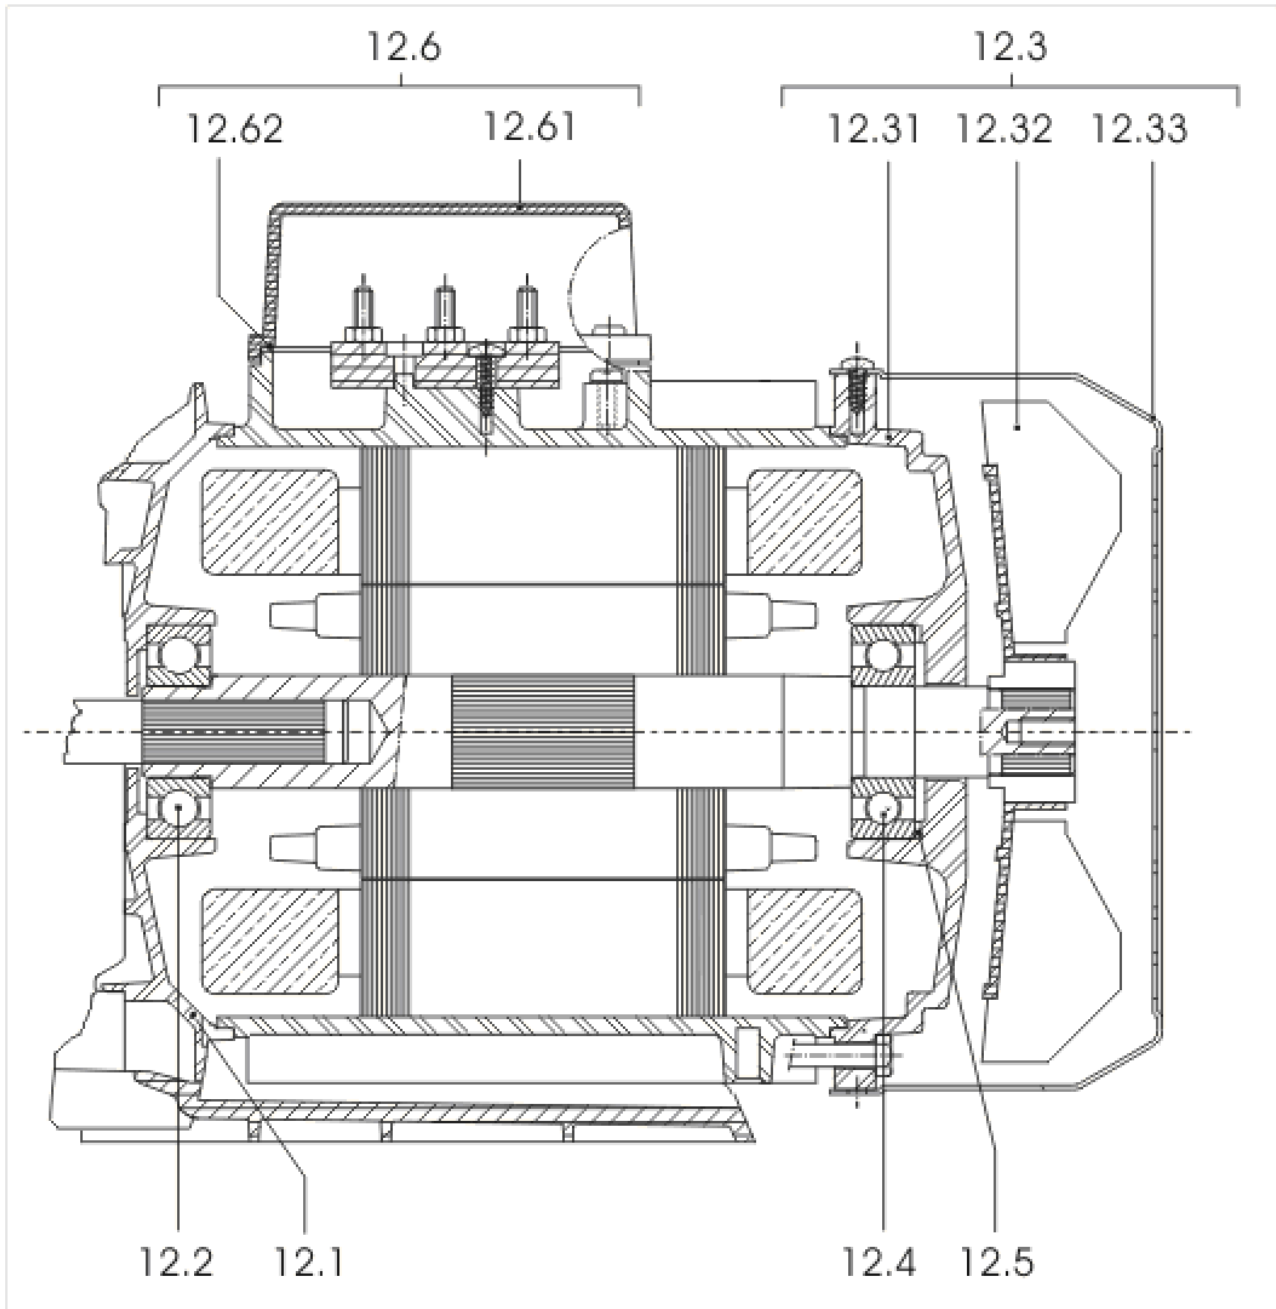

SPARE PARTS MOTOR MP604-DM (MG71)

Item	Article no.	Description	Quantity
12.1	4028055	END SHILD AS MP3/MP603+604 +PK.	1
7.6	4185162	BALL-BEARING-6302-C3-DDU-E-EA6 VP.	1
12.3	2048820	FAN D.100 MG.71 MP KIT	1
12.32	4233938	> Motor fan T63-71 D100 VP.	1
12.33		> FAN-COVER-MOTOR71-D110-LOCKING	1
12.31		> REAR-BEARING-MOT71-D110-GROOVE	1
12.4	122097891	BALL BEARING 6202/2Z-C3 (HT) VP.	1
12.5	4215742	Crinkled washer 6202/6300-C3 VP.	1
12.6	4090076	TERMINAL BOX KIT MC-DM (71)	1
12.61	4210082	> Terminal-Box-Cover-MOT-TRI-71 VP.	1
12.62	4209688	> Flat-Gasket-BAB-MOT71 VP.	1
	4057378	> TERMINAL BLOCK 50/32 6P	1
		> M3,5L14 THREAD FORMING SCREW	1
	4207951	CIRCLIP D15X1 VP.	1