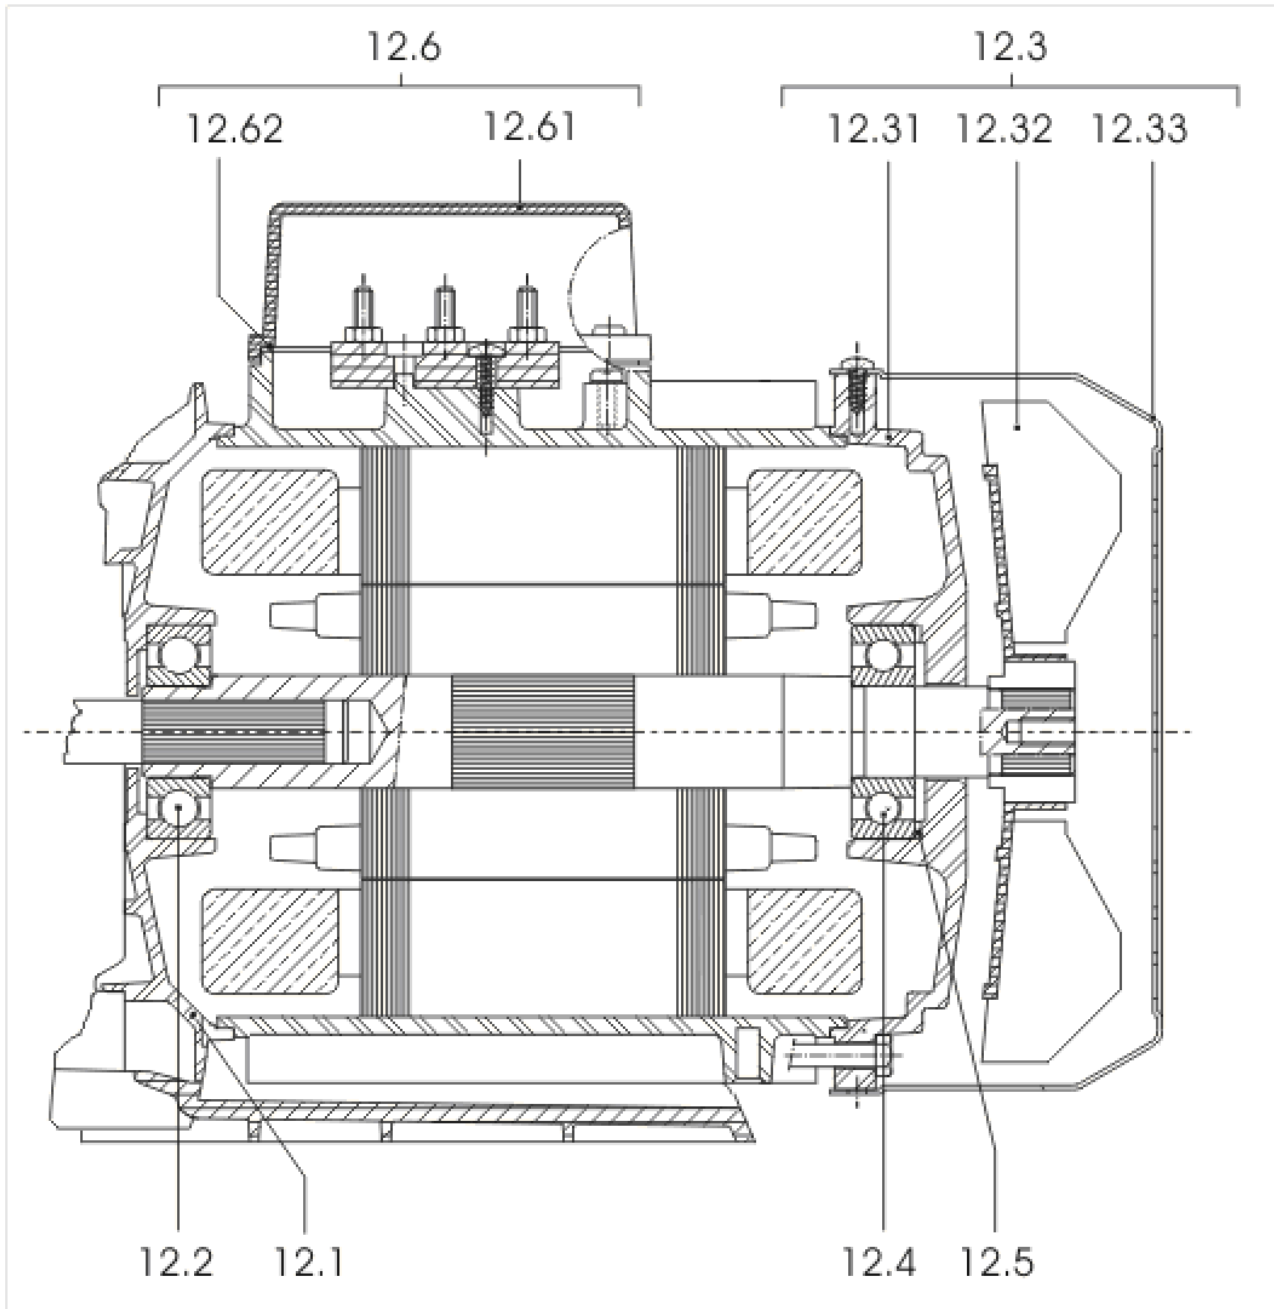

SPARE PARTS MOTOR MP304-DM/ -B(MG71)

Item	Article no.	Description	Quantity
12.1	4028055	END SHILD AS MP3/MP603+604 +PK.	1
7.6	4185162	BALL-BEARING-6302-C3-DDU-E-EA6 VP.	1
12.3	2048820	FAN D.100 MG.71 MP KIT	1
12.32	4233938	> Motor fan T63-71 D100 VP.	1
12.33		> FAN-COVER-MOTOR71-D110-LOCKING	1
12.31		> REAR-BEARING-MOT71-D110-GROOVE	1
12.4	122097891	BALL BEARING 6202/2Z-C3 (HT) VP.	1
12.5	4215742	Crinkled washer 6202/6300-C3 VP.	1
12.6	4090076	TERMINAL BOX KIT MC-DM (71)	1
12.61	4210082	> Terminal-Box-Cover-MOT-TRI-71 VP.	1
12.62	4209688	> Flat-Gasket-BAB-MOT71 VP.	1
	4057378	> TERMINAL BLOCK 50/32 6P	1
		> M3,5L14 THREAD FORMING SCREW	1
	4207951	CIRCLIP D15X1 VP.	1