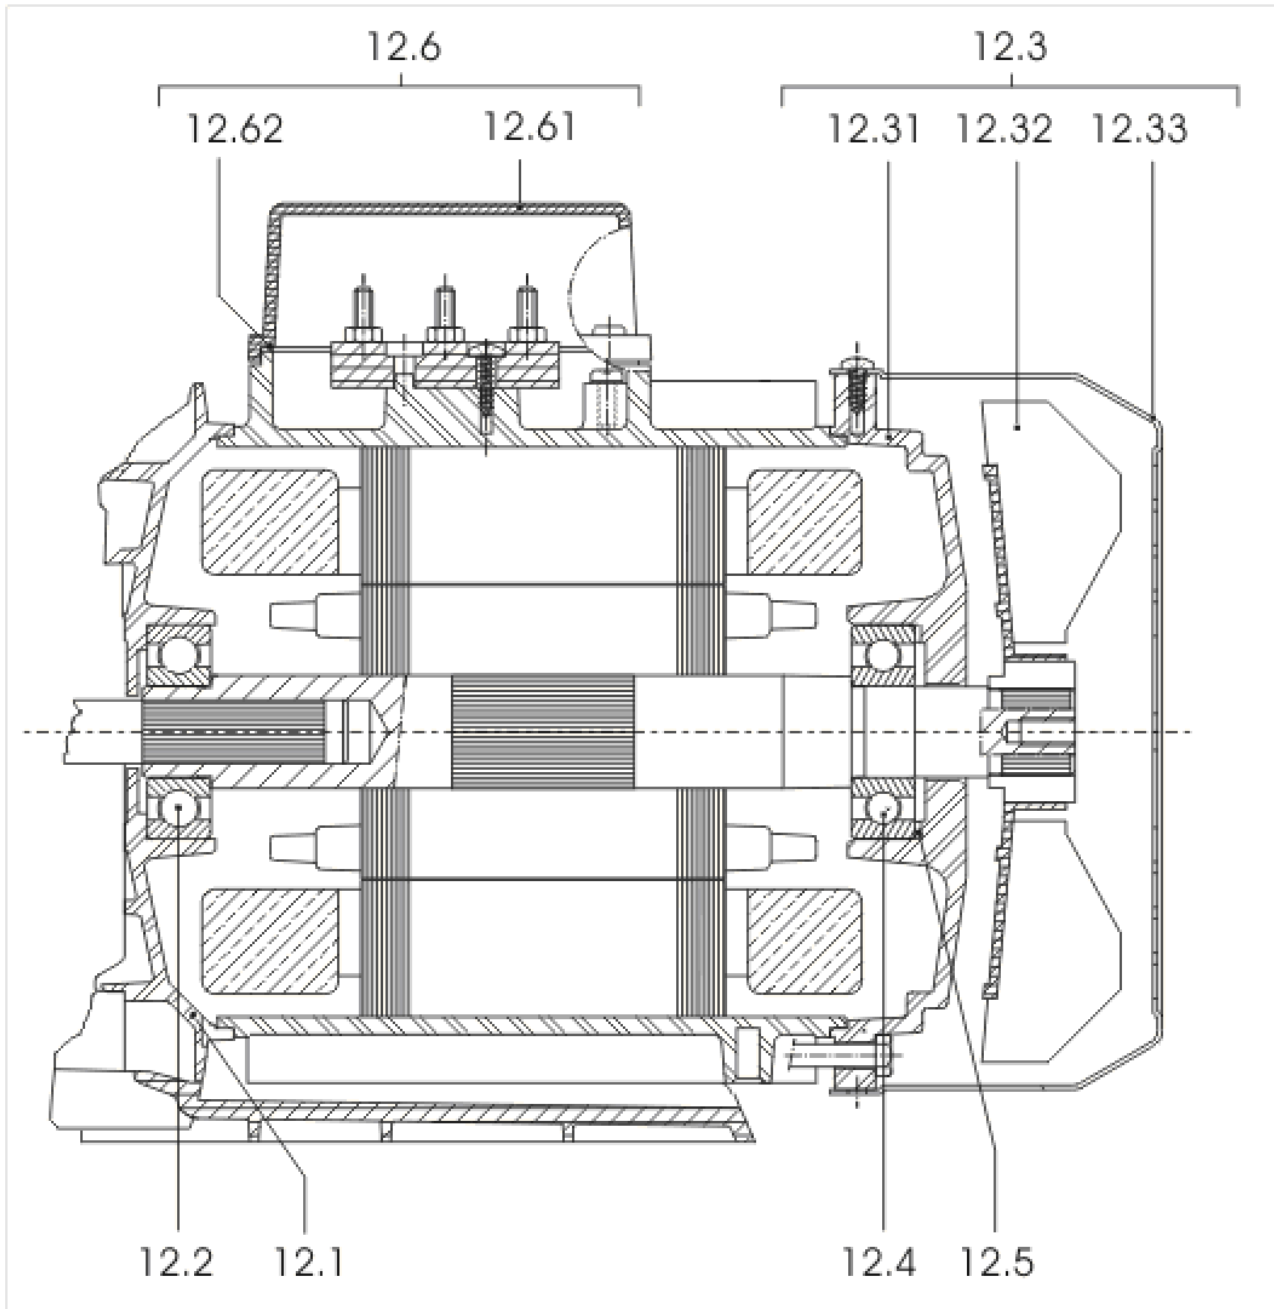

SPARE PARTS MOTOR MP304-EM (MG71)

Item	Article no.	Description	Quantity
12.1	4028055	END SHILD AS MP3/MP603+604 +PK.	1
7.6	4185162	BALL-BEARING-6302-C3-DDU-E-EA6 VP.	1
12.3	2048820	FAN D.100 MG.71 MP KIT	1
12.32	4233938	> Motor fan T63-71 D100 VP.	1
12.33		> FAN-COVER-MOTOR71-D110-LOCKING	1
12.31		> REAR-BEARING-MOT71-D110-GROOVE	1
12.4	122097891	BALL BEARING 6202/2Z-C3 (HT) VP.	1
12.5	4215742	Crinkled washer 6202/6300-C3 VP.	1
12.61	4007672	TERMINAL-BOX-COVER-MOT-MONO-71	1
12.62	4209688	Flat-Gasket-BAB-MOT71 VP.	1
	2132532	CAPACITOR 12MF 470V CA.LG.210 V1EC1 VP.	1
	4207951	CIRCLIP D15X1 VP.	1