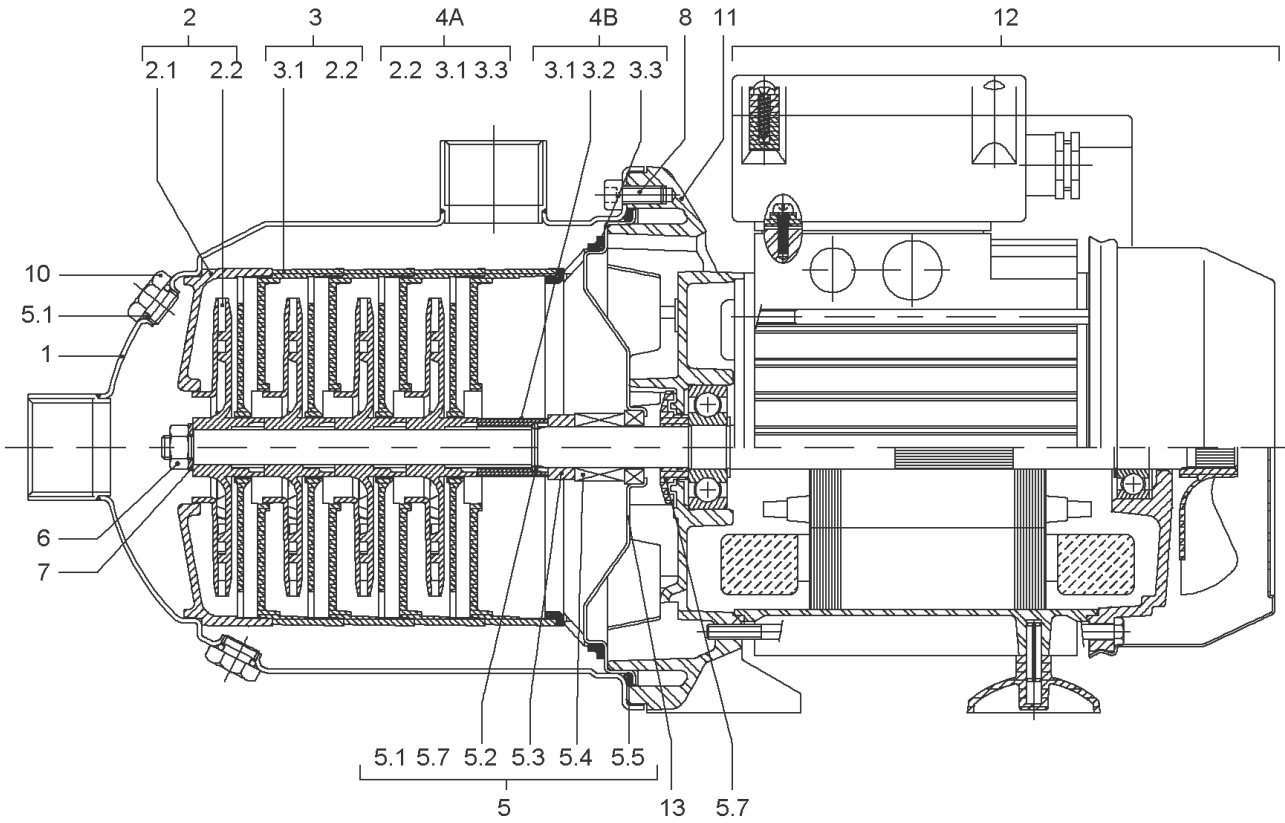

MP303-EM FROM VERSION: /C

Item	Article no.	Description	Quantity
1	4202808	PUMP HOUSING MHI202/203 1.4301 VP.	1
2	4037163	MULTIPRESS FIRST STAGE KIT	1
Note: STAGE/ STUFE/ ETAGE: 1			
2.1		> CORPS-ETG-SS-C/R-MUTICELL	1
2.2		> IMPELLER-2M3-SP-HY-LOW-FLOW	1
3	4037164	MULTIPRESS OTHERS STAGES KIT	1
Note: STAGE/ STUFE/ ETAGE: 2			
2.2		> IMPELLER-2M3-SP-HY-LOW-FLOW	1
3.1		> STAGE CASING WITH RETURN GUIDE VANE-SP	1
4A	4150240	MP303 MP305 LAST STAGE KIT	1
Note: STAGE/ STUFE/ ETAGE: 3			
3.1		> STAGE CASING WITH RETURN GUIDE VANE-SP	1
2.2		> IMPELLER-2M3-SP-HY-LOW-FLOW	1
3.3		> DIFFUSOR STAGE HY/MP	1
5	4037161	MECHANICAL SEAL KIT	1
5.1	4017965	> O-RING D9,9X2,62 NITRILE 70SH	1
5.2	2090148	> CIRCLIP D14 MVI/MHI 316L (2 PIECES) VP.	1
		>> STOP-RUSH-1/2-D14-VMI/HMI-316	2
5.5	4233945	> O-RING ID.140 VP.	1
5.6		> THROWER 65/70SH-NITRILE	1
5.7		> THROWER-RUBBER-SH65/70	1
5.4		> MECHANICAL-SEAL-MG1/14-G6-BQ1EGG-BURGMAN	1
5.3		> DEFLECTOR D14xD22EP9 NORYL	1
6	4056417	NUT M8 INOX 1.4404	1
8	4007350	SCREW M6X14 ISO4762 8.8 ZN	1
Note: PARTS/ STÜCK/ PIÈCES: 8			
10	4191450	PRIMING/DRAIN PLUG G1/4"-MHI-1.4301 VP.	1
11	2112732	LANTERN MG63 P171 M108 VP.	1
12		SPARE PARTS MOTOR MP303-EM/C (MG63)	1
13	4004679	Stationnary Ring Holder 1.4301	1