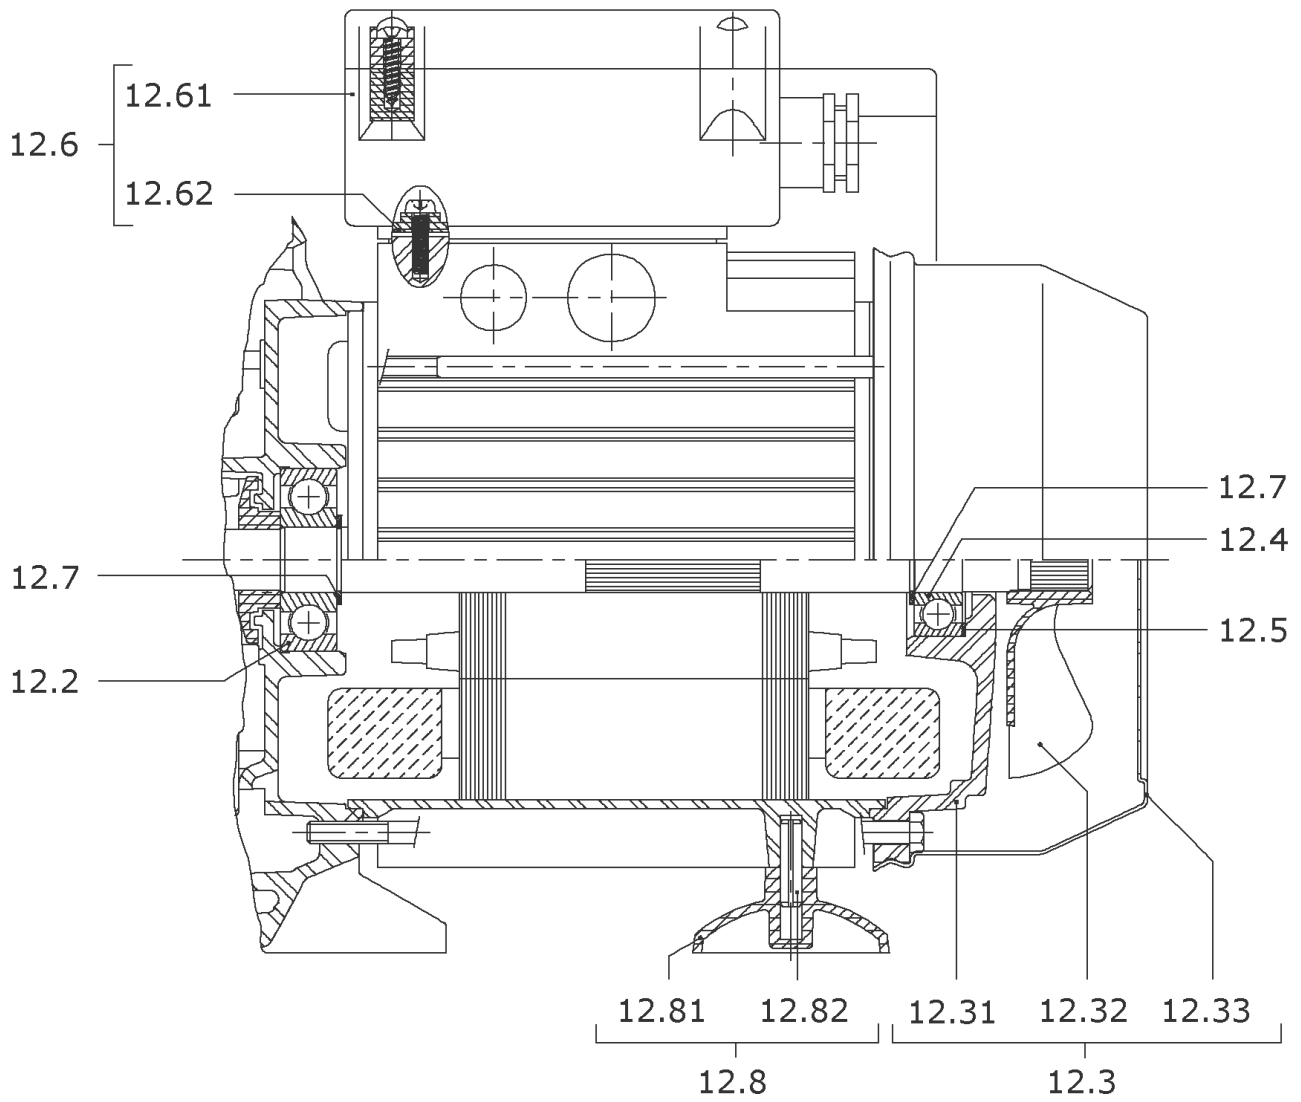

SPARE PARTS MOTOR MP304-DM/D (MG63)

Item	Article no.	Description	Quantity
12.2	122097891	BALL BEARING 6202/2Z-C3 (HT) VP.	1
12.3	2048815	FAN D.100 MG.63 MC/MP KIT	1
12.31		> REAR-BEARING-MOT63-D90	1
12.32	4233938	> Motor fan T63-71 D100 VP.	1
12.33		> FAN-COVER-MOTOR63-D90-LOCKING	1
12.4	122097891	BALL BEARING 6202/2Z-C3 (HT) VP.	1
12.5	4215742	Crinkled washer 6202/6300-C3 VP.	1
12.6	4090075	TERMINAL BOX KIT MC-DM (63)	1
12.61	4062056	> TERMINAL-BOX-COVER-MOT-TRI-63	1
12.62	4051316	> FLAT-GASKET-BAB-MOT63	1
	4057376	> TERMINAL BLOCK 40/25 6P	1
		> SCREW-CBL-Z-C/AT-ST3,5L13ZINGUE	1
12.7	4207951	CIRCLIP D15X1 VP.	1
12.8	2106089	MOTOR FOOT MG.63 KIT	1
12.81		> MOTOR-SUPPORT-63	1
12.82		> SPRING-PIN-A4L25E	1