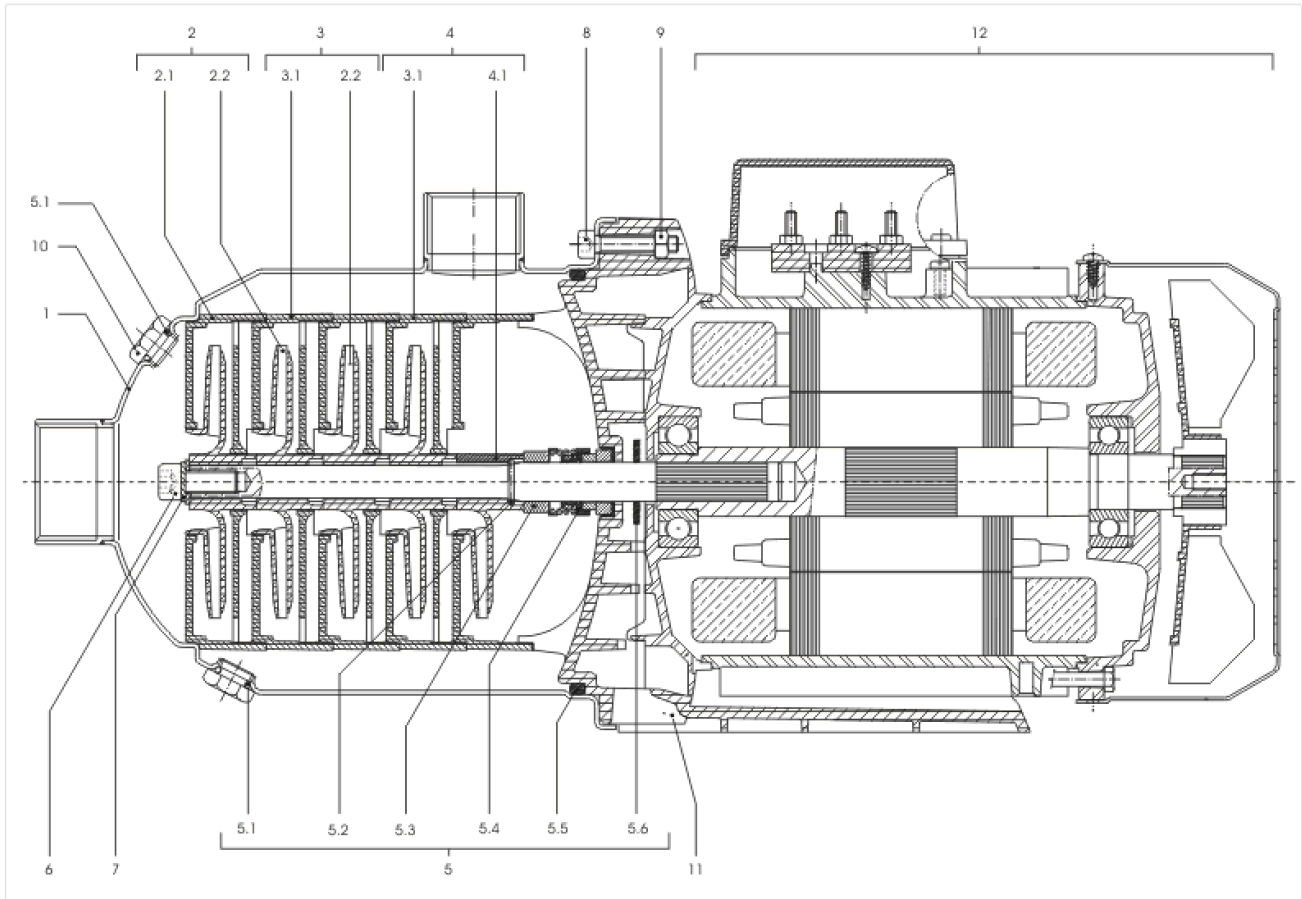

MP605-EM TO VERSION: /B

Item	Article no.	Description	Quantity
1	4202812	PUMP HOUSING MHI404/405 1.4301 VP.	1
2	4037165	MULTIPRESS FIRST STAGE KIT	1
Note: STAGE/ STUFE/ ETAGE: 1			
2.1		> CORPS-ETG-SS-C/R-MUTICELL	1
2.2		> IMPELLER-4M3-SP	1
3	4037166	MULTIPRESS OTHERS STAGES KIT	1
Note: STAGE/ STUFE/ ETAGE: 2/3/4/5			
2.2		> IMPELLER-4M3-SP	1
3.1		> STAGE CASING WITH RETURN GUIDE VANE-SP	1
5	4037161	MECHANICAL SEAL KIT	1
5.1	4017965	> O-RING D9,9X2,62 NITRILE 70SH	1
5.2	2090148	> CIRCLIP D14 MVI/MHI 316L (2 PIECES) VP.	1
		>> STOP-RUSH-1/2-D14-VMI/HMI-316	2
5.5	4233945	> O-RING ID.140 VP.	1
5.6		> THROWER 65/70SH-NITRILE	1
5.7		> THROWER-RUBBER-SH65/70	1
5.4		> MECHANICAL-SEAL-MG1/14-G6-BQ1EGG-BURGMAN	1
5.3		> DEFLECTOR D14xD22EP9 NORYL	1
6	4056417	NUT M8 INOX 1.4404	1
8	4031762	SCREW M6X30 ISO4762 8.8 ZN	1
Note: PARTS/ STÜCK/ PIÈCES: 8			
9	4031766	NUT M6 MP3/6	1
Note: PARTS/ STÜCK/ PIÈCES: 8			
10	4191450	PRIMING/DRAIN PLUG G1/4"-MHI-1.4301 VP.	1
11	4045110	LANTERN BRACKET	1
12		SPARE PARTS MOTOR MP605-EM (MG80)	1