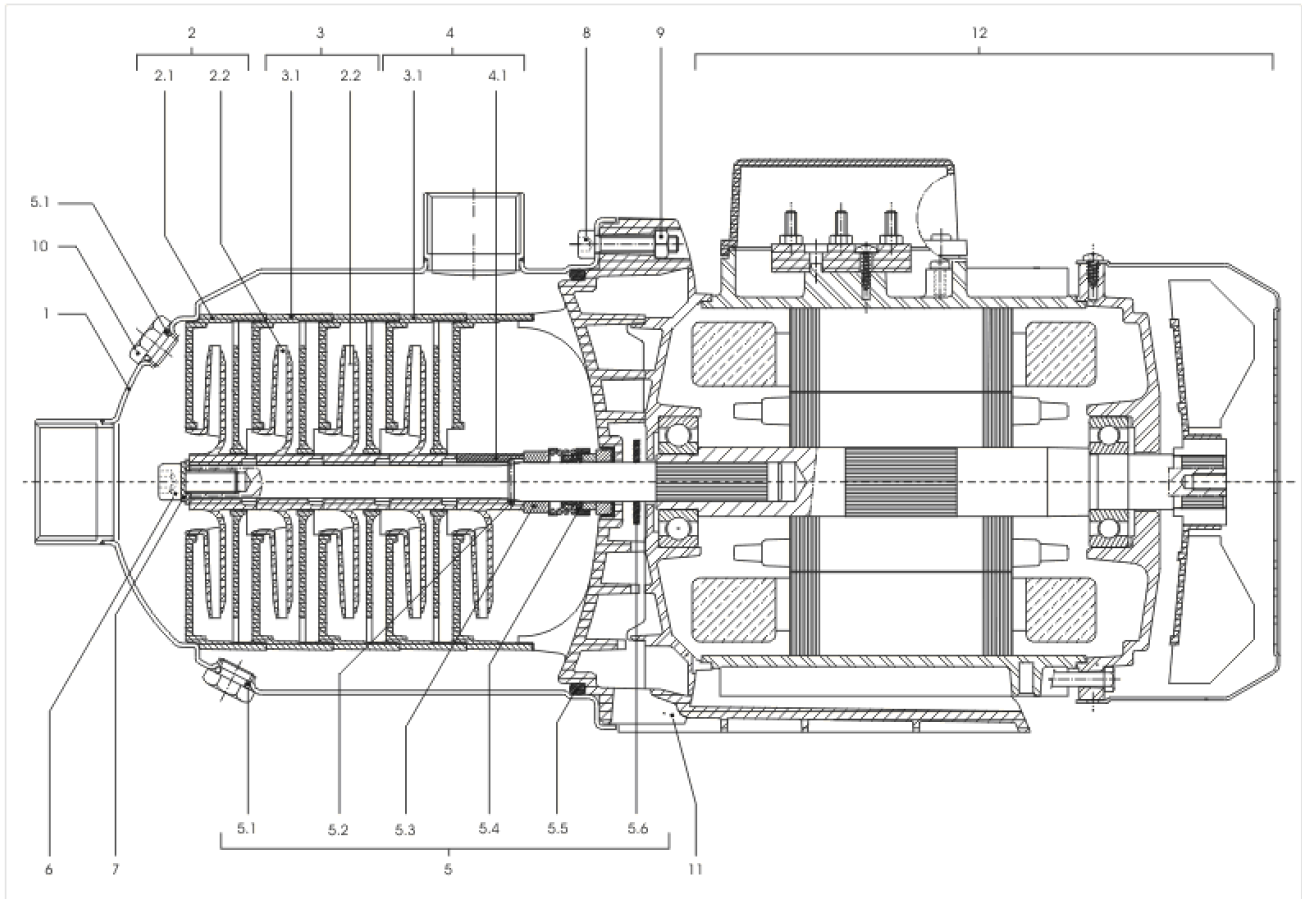

HMP604 EM -TR (2511511)

Item	Article no.	Description	Quantity
1		MP604-EM	1
		> MP604-EM TO VERSION: /A	1
		> MP604-EM FROM VERSION: /B	1
1	4233115	MP604-EM VP.	1
2	2027578	DIAPHRAGM VESSEL 50L PN10 HWW VP.	1
	2124000	DIAPHRAGM 50L HW ACS VP.	1
Note: for pressure vessel/für Membranbehälter/pour reservoir: 2527268			
	2132491	DIAPHRAGM 50L-HWW VP.	1
Note: for pressure vessel/für Membranbehälter/pour reservoir: 2537381			
3	2106339	PRESSURE SWITCH PM5XH05 ACS 2.2/3.5+CA.V	1
4	2027581	PRESSURE GAUGE 0-6BAR D50 G1/4"HIND INL	1
5	2027583	FLEX.HOSE R1"M(W90°)-1"F550PN10 ACS.VP.	1
6	2068034	DISTRIBUTOR BRASS R1" TYPE RCLL 91 MM	1
7	2027585	ANGLE FITTING BRASS R1" TYPE RCM/F	1
8	2042873	FLAT GASKET 21x30x2 C4400 VP.	1
9	2027591	CONNECTION CABLE HMP/ HMHI/-1~230 CPL.	1
10	2042988	THREADED EXTENSION PIECE G1/4" BRASS	1
11	2042896	CONNECTION SET HMP/C6 /HMHI4 TR	1