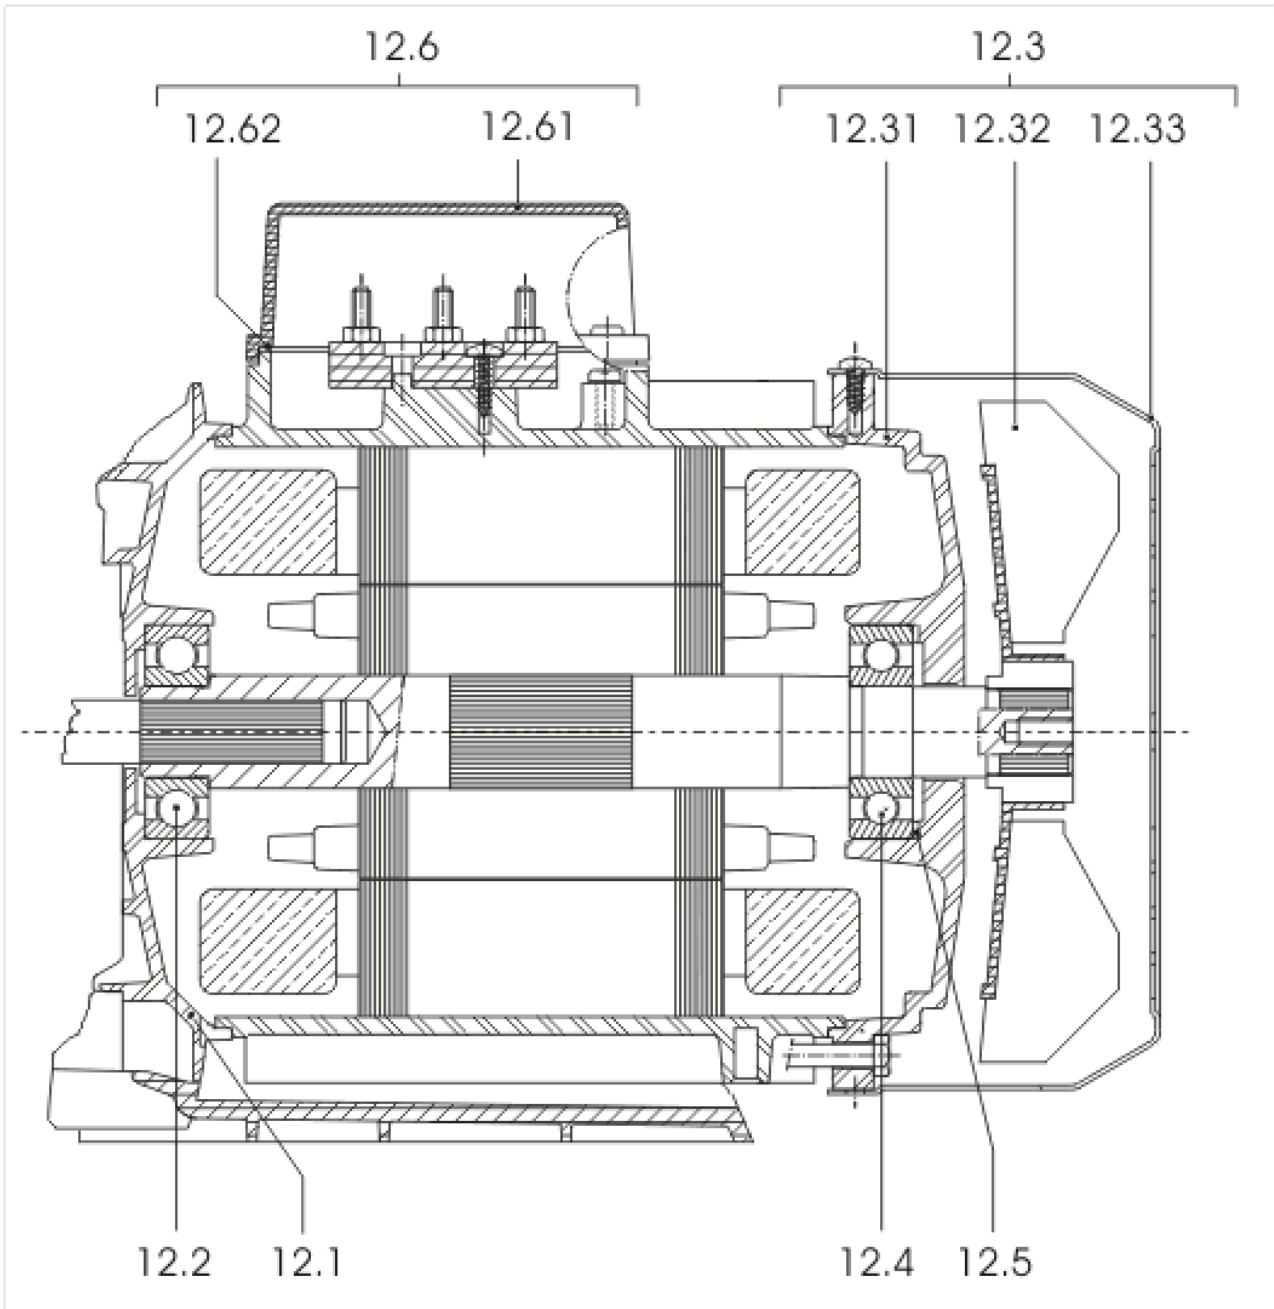

SPARE PARTS MOTOR MP303-EM (MG71)

Item	Article no.	Description	Quantity
12.1	4028055	END SHILD AS MP3/MP603+604 +PK.	1
7.6	4185162	BALL-BEARING-6302-C3-DDU-E-EA6 VP.	1
12.3	2048820	FAN D.100 MG.71 MP KIT	1
12.32	4233938	> Motor fan T63-71 D100 VP.	1
12.33		> FAN-COVER-MOTOR71-D110-LOCKING	1
12.31		> REAR-BEARING-MOT71-D110-GROOVE	1
12.4	122097891	BALL BEARING 6202/2Z-C3 (HT) VP.	1
12.5	4215742	Crinkled washer 6202/6300-C3 VP.	1
12.61	4007672	TERMINAL-BOX-COVER-MOT-MONO-71	1
12.62	4209688	Flat-Gasket-BAB-MOT71 VP.	1
	2132532	CAPACITOR 12MF 470V CA.LG.210 V1EC1 VP.	1
	4207951	CIRCLIP D15X1 VP.	1