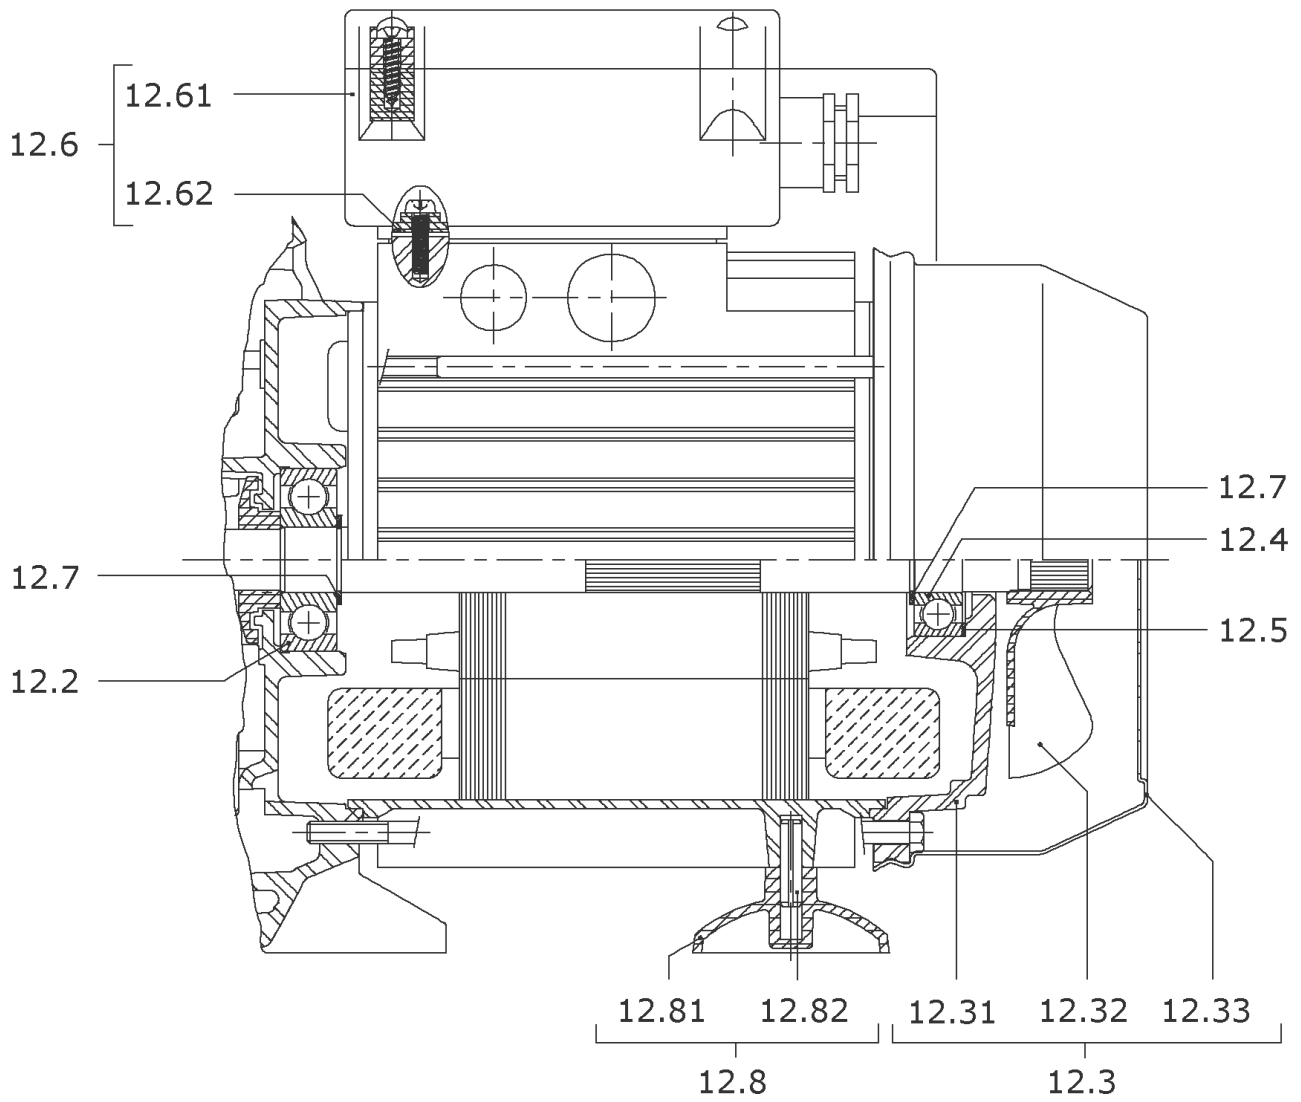

SPARE PARTS MOTOR MP604-EM/B(MG71)

Item	Article no.	Description	Quantity
7.6	4185162	BALL-BEARING-6302-C3-DDU-E-EA6 VP.	1
12.3	2048820	FAN D.100 MG.71 MP KIT	1
12.32	4233938	> Motor fan T63-71 D100 VP.	1
12.33		> FAN-COVER-MOTOR71-D110-LOCKING	1
12.31		> REAR-BEARING-MOT71-D110-GROOVE	1
12.4	122097891	BALL BEARING 6202/2Z-C3 (HT) VP.	1
12.5	4215742	Crinkled washer 6202/6300-C3 VP.	1
12.6	4090073	TERMINAL BOX KIT MC-EM (71)	1
12.61	4007672	> TERMINAL-BOX-COVER-MOT-MONO-71	1
12.62	4209688	> Flat-Gasket-BAB-MOT71 VP.	1
	2132533	> CAPACITOR 16MF 470V CA.LG.210 V1EC2 VP.	1
		> SCREW-CBL-Z-C/AT-ST3,5L13ZINGUE	1
		> SCREW F.KKD.(MHI2/4/8)	1
		> NUT-HM4-BRASS	1
12.7	4207951	CIRCLIP D15X1 VP.	1
12.8	2106111	MOTOR FOOT MG.71 KIT	1
12.81		> MOTOR-SUPPORT-71	1
12.82		> SPRING-PIN-A5L20E	1