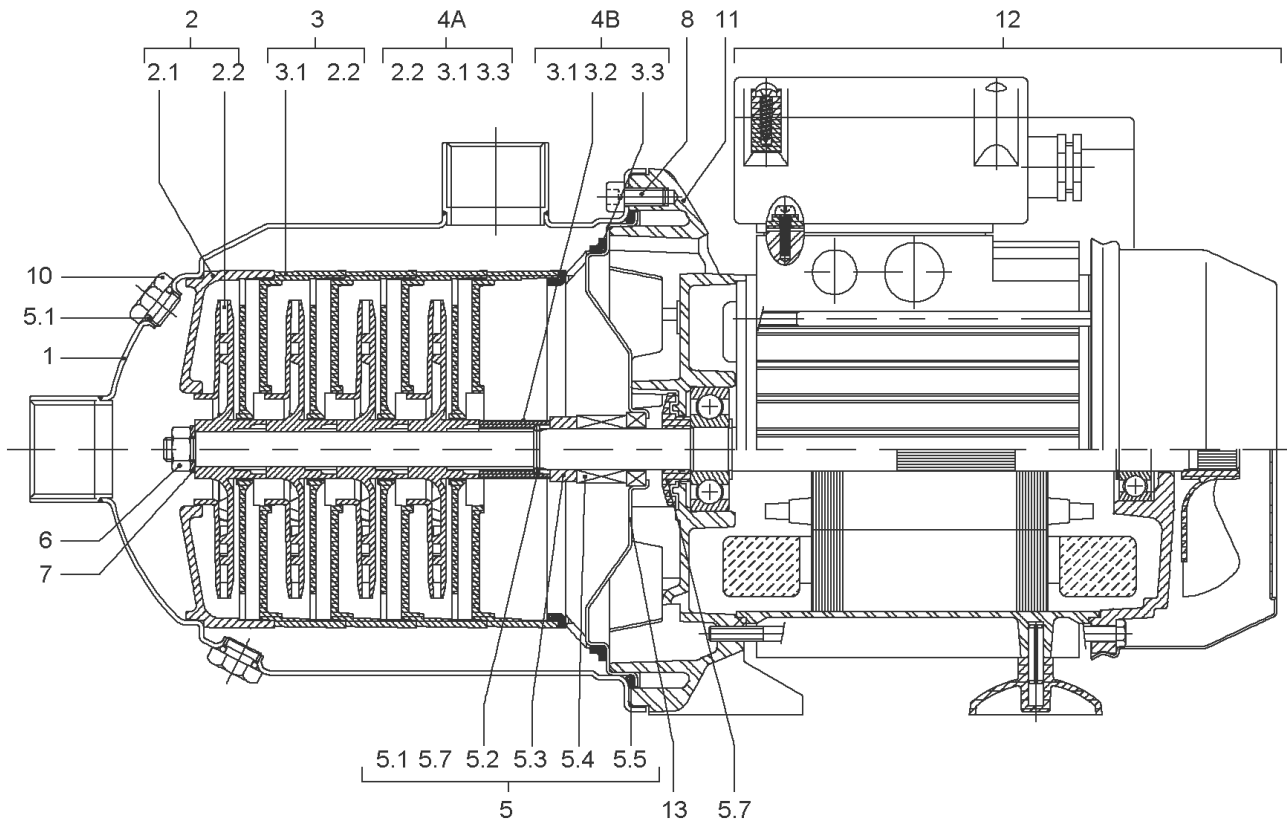

MP603-DM FROM VERSION: /D

Item	Article no.	Description	Quantity
1	4202811	PUMP HOUSING MHI402/403 1.4301 VP.	1
2	4037165	MULTIPRESS FIRST STAGE KIT	1
Note: STAGE/ STUFE/ ETAGE: 1			
2.1		> CORPS-ETG-SS-C/R-MUTICELL	1
2.2		> IMPELLER-4M3-SP	1
3	4037166	MULTIPRESS OTHERS STAGES KIT	1
Note: STAGE/ STUFE/ ETAGE: 2			
2.2		> IMPELLER-4M3-SP	1
3.1		> STAGE CASING WITH RETURN GUIDE VANE-SP	1
4A	4150246	MP603 MP605 STAGE KIT	1
Note: STAGE/ STUFE/ ETAGE: 3			
3.1		> STAGE CASING WITH RETURN GUIDE VANE-SP	1
2.2		> IMPELLER-4M3-SP	1
3.3		> DIFFUSOR STAGE HY/MP	1
5	4037161	MECHANICAL SEAL KIT	1
5.1	4017965	> O-RING D9,9X2,62 NITRILE 70SH	1
5.2	2090148	> CIRCLIP D14 MVI/MHI 316L (2 PIECES) VP.	1
		>> STOP-RUSH-1/2-D14-VMI/HMI-316	2
5.5	4233945	> O-RING ID.140 VP.	1
5.6		> THROWER 65/70SH-NITRILE	1
5.7		> THROWER-RUBBER-SH65/70	1
5.4		> MECHANICAL-SEAL-MG1/14-G6-BQ1EGG-BURGMAN	1
5.3		> DEFLECTOR D14xD22EP9 NORYL	1
6	4056417	NUT M8 INOX 1.4404	1
8	4007350	SCREW M6X14 ISO4762 8.8 ZN	1
Note: PARTS/ STÜCK/ PIÈCES: 8			
10	4191450	PRIMING/DRAIN PLUG G1/4"-MHI-1.4301 VP.	1
11	2112732	LANTERN MG63 P171 M108 VP.	1
12		SPARE PARTS MOTOR MP603-DM/D (MG63)	1
13	4004679	Stationnary Ring Holder 1.4301	1