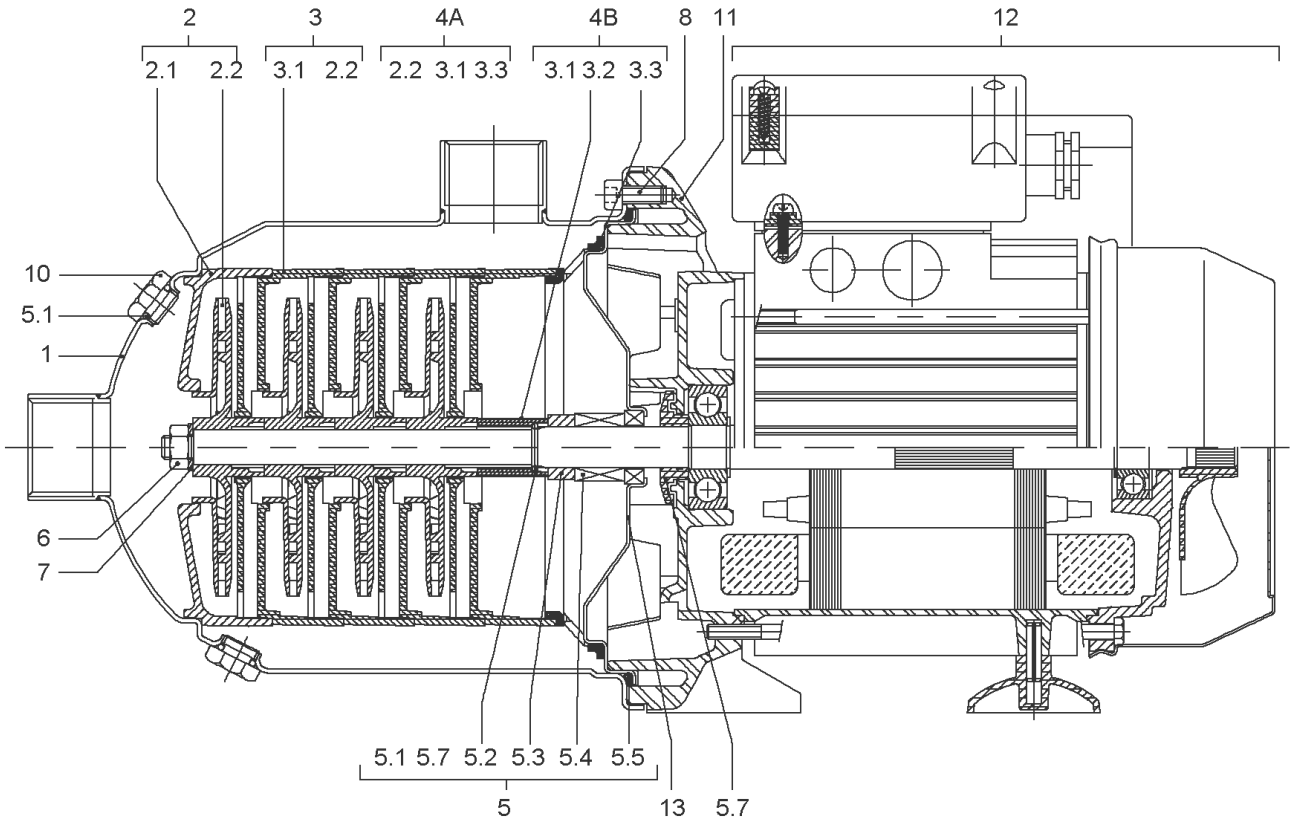

MP603-EM FROM VERSION: /D

Item	Article no.	Description	Quantity
1	4202811	PUMP HOUSING MHI402/403 1.4301 VP.	1
2	4037165	MULTIPRESS FIRST STAGE KIT	1
Note: STAGE/ STUFE/ ETAGE: 1			
2.1		> CORPS-ETG-SS-C/R-MUTICELL	1
2.2		> IMPELLER-4M3-SP	1
3	4037166	MULTIPRESS OTHERS STAGES KIT	1
Note: STAGE/ STUFE/ ETAGE: 2			
2.2		> IMPELLER-4M3-SP	1
3.1		> STAGE CASING WITH RETURN GUIDE VANE-SP	1
4A	4150246	MP603 MP605 STAGE KIT	1
Note: STAGE/ STUFE/ ETAGE: 3			
3.1		> STAGE CASING WITH RETURN GUIDE VANE-SP	1
2.2		> IMPELLER-4M3-SP	1
3.3		> DIFFUSOR STAGE HY/MP	1
5	4037161	MECHANICAL SEAL KIT	1
5.1	4017965	> O-RING D9,9X2,62 NITRILE 70SH	1
5.2	2090148	> CIRCLIP D14 MVI/MHI 316L (2 PIECES) VP.	1
		>> STOP-RUSH-1/2-D14-VMI/HMI-316	2
5.5	4233945	> O-RING ID.140 VP.	1
5.6		> THROWER 65/70SH-NITRILE	1
5.7		> THROWER-RUBBER-SH65/70	1
5.4		> MECHANICAL-SEAL-MG1/14-G6-BQ1EGG-BURGMAN	1
5.3		> DEFLECTOR D14xD22EP9 NORYL	1
6	4056417	NUT M8 INOX 1.4404	1
8	4007350	SCREW M6X14 ISO4762 8.8 ZN	1
Note: PARTS/ STÜCK/ PIÈCES: 8			
10	4191450	PRIMING/DRAIN PLUG G1/4"-MHI-1.4301 VP.	1
11	2112732	LANTERN MG63 P171 M108 VP.	1
12		SPARE PARTS MOTOR MP603-EM/D(MG63)	1
13	4004679	Stationnary Ring Holder 1.4301	1