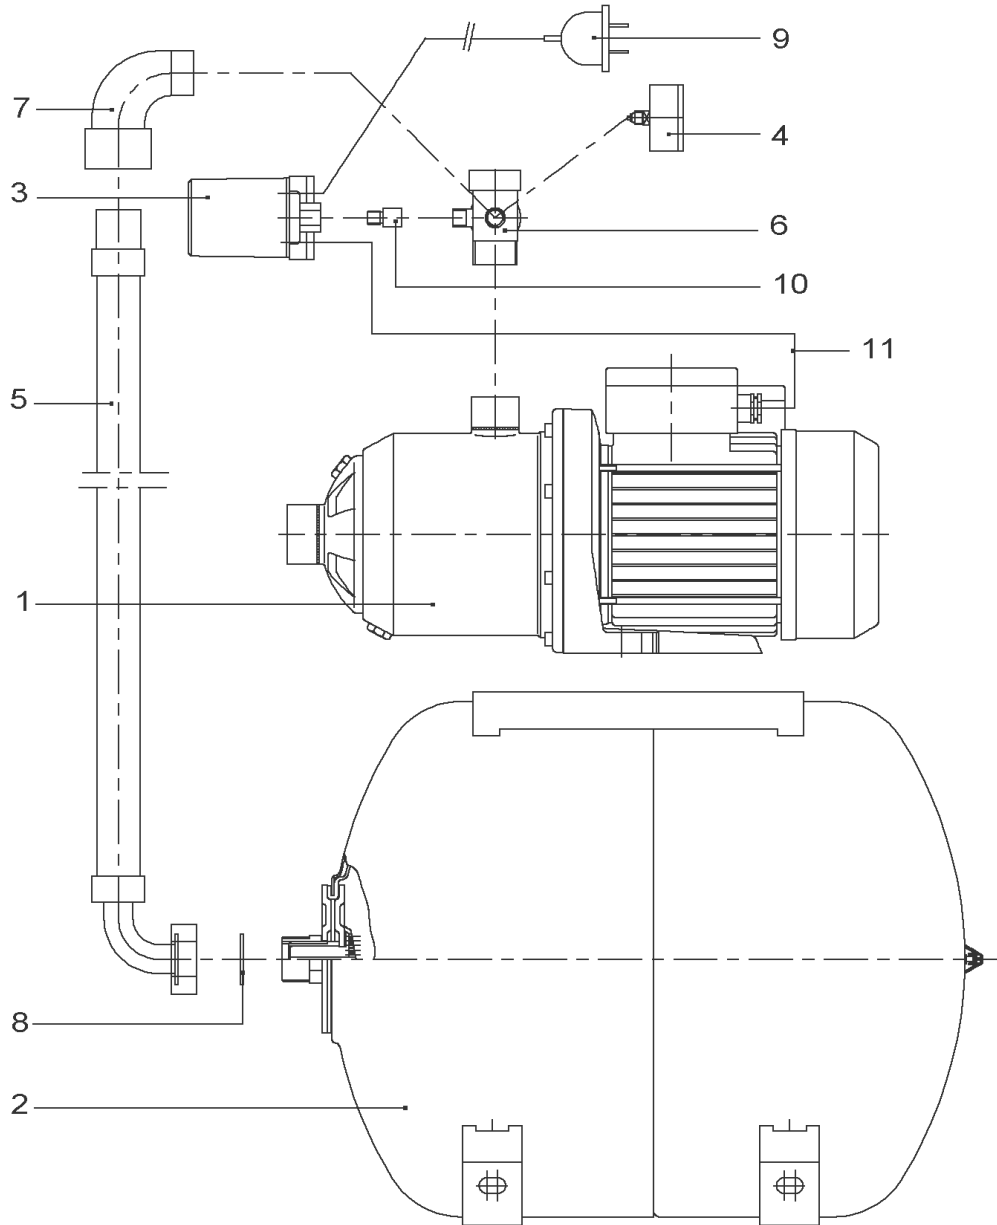

HMP303 EM (2510593)

Item	Article no.	Description	Quantity
1		MP303-EM	1
		> MP303-EM TO VERSION: /B	1
		> MP303-EM FROM VERSION: /C	1
1	4233112	MP303-EM VP.	1
2	2027578	DIAPHRAGM VESSEL 50L PN10 HWW VP.	1
	2124000	DIAPHRAGM 50L HW ACS VP.	1
Note: for pressure vessel/für Membranbehälter/pour reservoir: 2527268			
	2132491	DIAPHRAGM 50L-HWW VP.	1
Note: for pressure vessel/für Membranbehälter/pour reservoir: 2537381			
3	2106338	PRESSURE SWITCH PM5XH05 ACS 1.8/3.0+CA.V	1
4	2027581	PRESSURE GAUGE 0-6BAR D50 G1/4"HIND INL	1
5	2027583	FLEX.HOSE R1"M(W90°)-1"F550PN10 ACS.VP.	1
6	2068034	DISTRIBUTOR BRASS R1" TYPE RCLL 91 MM	1
7	2027585	ANGLE FITTING BRASS R1" TYPE RCM/F	1
8	2042873	FLAT GASKET 21x30x2 C4400 VP.	1
9	2027591	CONNECTION CABLE HMP/ HMHI/-1~230 CPL.	1
10	2042988	THREADED EXTENSION PIECE G1/4" BRASS	1