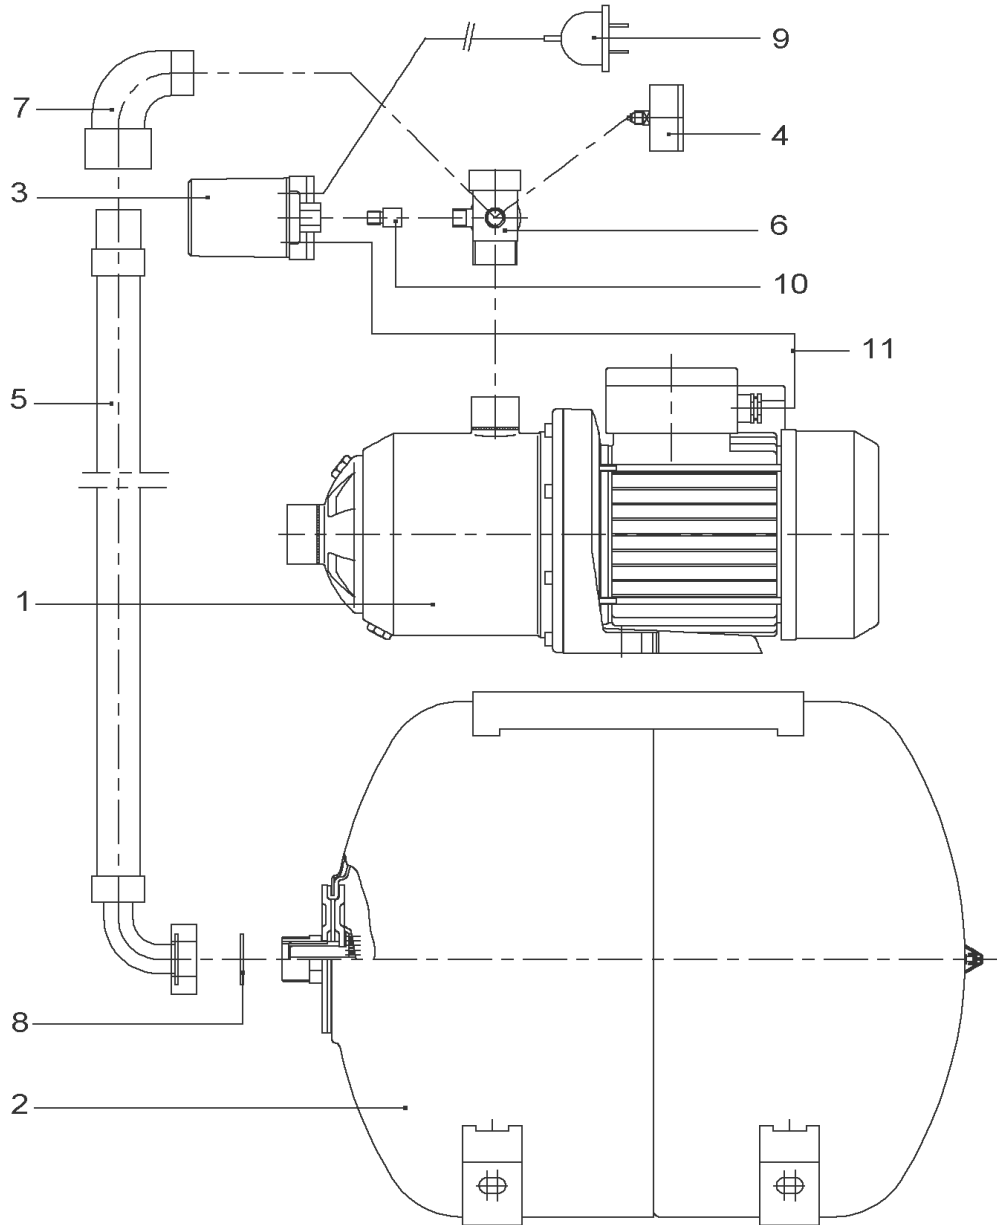

HMP605 EM (2510598)

Item	Article no.	Description	Quantity
1		MP605-EM	1
		> MP605-EM TO VERSION: /B	1
		> MP605-EM FROM VERSION: /C	1
1	4233116	MP605-EM VP.	1
2	2027578	DIAPHRAGM VESSEL 50L PN10 HWW VP.	1
	2124000	DIAPHRAGM 50L HW ACS VP.	1
Note: for pressure vessel/für Membranbehälter/pour reservoir: 2527268			
	2132491	DIAPHRAGM 50L-HWW VP.	1
Note: for pressure vessel/für Membranbehälter/pour reservoir: 2537381			
3	2106340	PRESSURE SWITCH PM5XH05 ACS 3.2/4.5+CA.V	1
4	2027581	PRESSURE GAUGE 0-6BAR D50 G1/4"HIND INL	1
5	2027583	FLEX.HOSE R1"M(W90°)-1"F550PN10 ACS.VP.	1
6	2068034	DISTRIBUTOR BRASS R1" TYPE RCLL 91 MM	1
7	2027585	ANGLE FITTING BRASS R1" TYPE RCM/F	1
8	2042873	FLAT GASKET 21x30x2 C4400 VP.	1
9	2027591	CONNECTION CABLE HMP/ HMHI/-1~230 CPL.	1
10	2042988	THREADED EXTENSION PIECE G1/4" BRASS	1