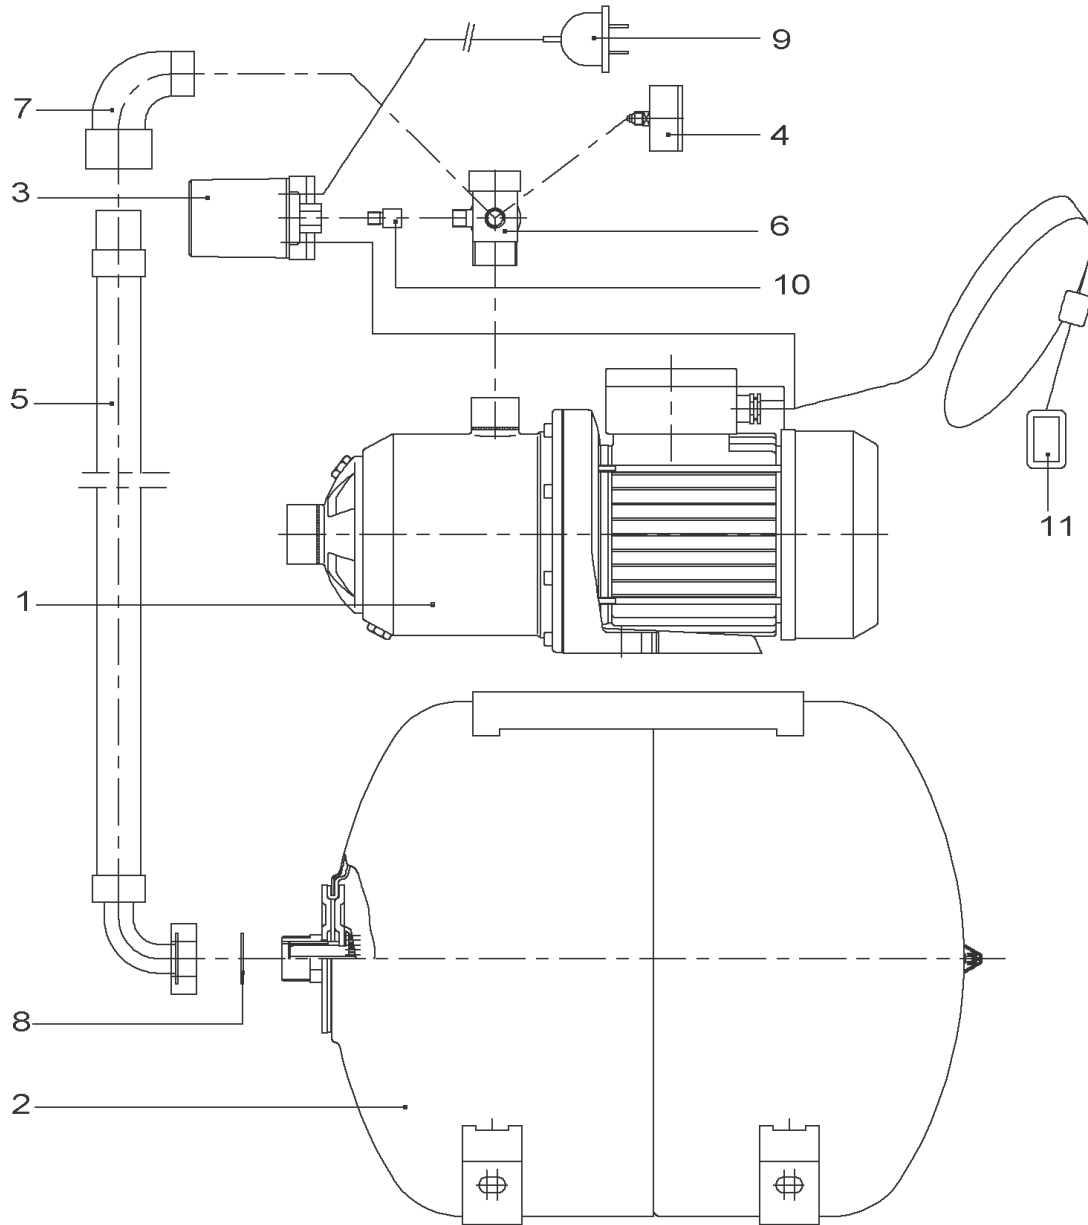

HMP304 EM -TR (2511508)

Item	Article no.	Description	Quantity
1		MP304-EM	1
		> MP304-EM TO VERSION: /B	1
		> MP304-EM FROM VERSION: /C	1
1	4233113	MP304-EM VP.	1
2	2027578	DIAPHRAGM VESSEL 50L PN10 HWW VP.	1
	2124000	DIAPHRAGM 50L HW ACS VP.	1
Note: for pressure vessel/für Membranbehälter/pour reservoir: 2527268			
	2132491	DIAPHRAGM 50L-HWW VP.	1
Note: for pressure vessel/für Membranbehälter/pour reservoir: 2537381			
3	2106339	PRESSURE SWITCH PM5XH05 ACS 2.2/3.5+CA.V	1
4	2027581	PRESSURE GAUGE 0-6BAR D50 G1/4"HIND INL	1
5	2027583	FLEX.HOSE R1"M(W90°)-1"F550PN10 ACS.VP.	1
6	2068034	DISTRIBUTOR BRASS R1" TYPE RCLL 91 MM	1
7	2027585	ANGLE FITTING BRASS R1" TYPE RCM/F	1
8	2042873	FLAT GASKET 21x30x2 C4400 VP.	1
9	2027591	CONNECTION CABLE HMP/ HMHI/-1~230 CPL.	1
10	2042988	THREADED EXTENSION PIECE G1/4" BRASS	1