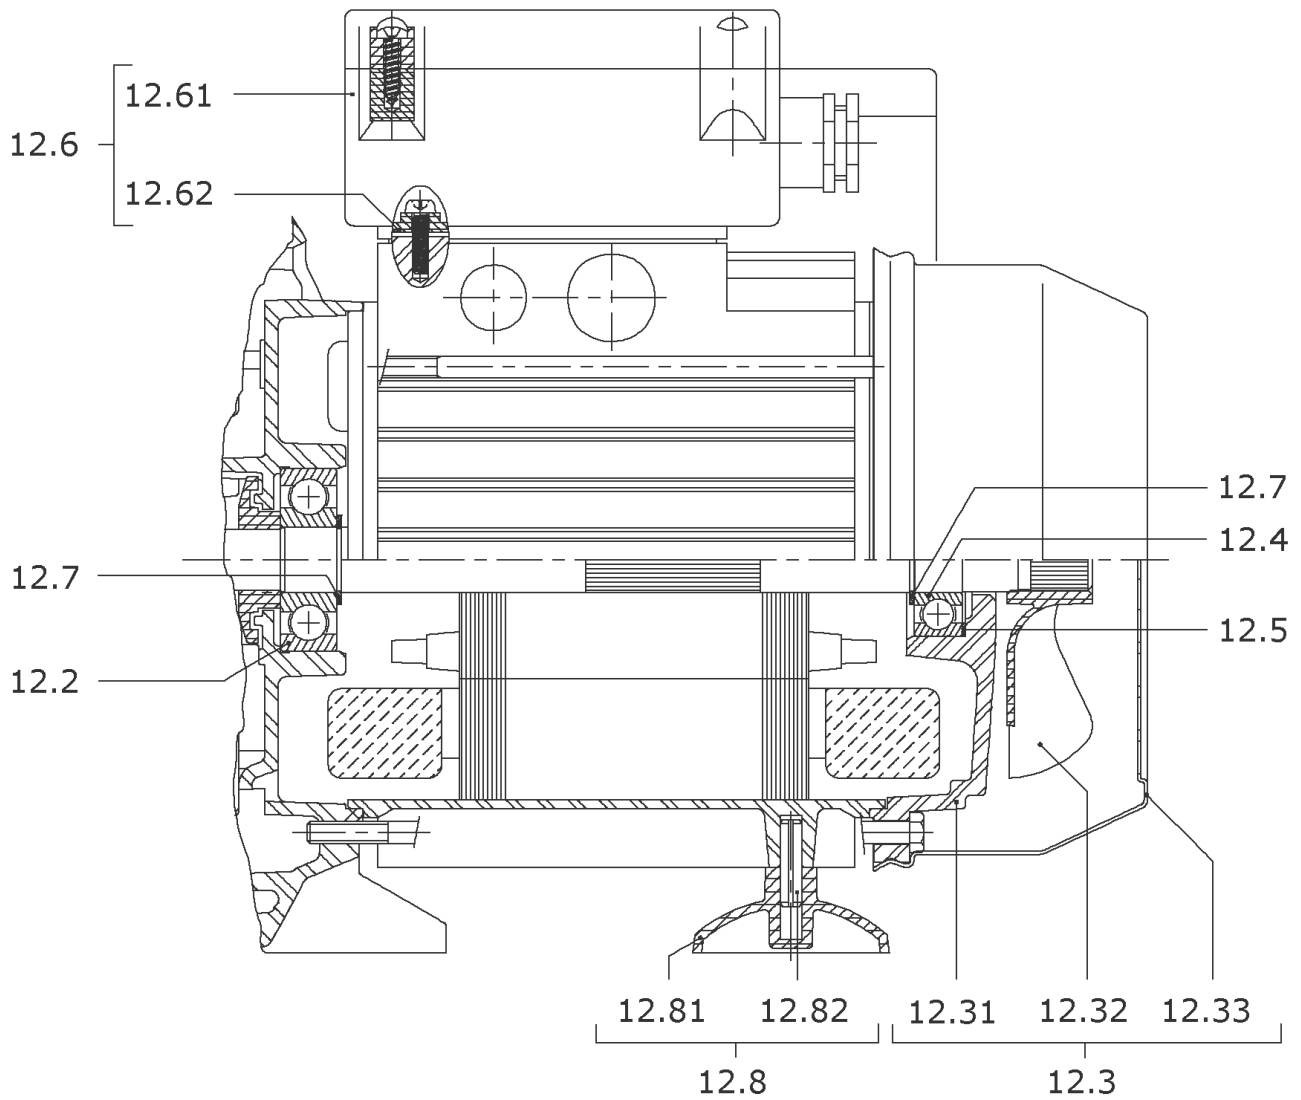

SPARE PARTS MOTOR MP304-EM/C (MG63)

Item	Article no.	Description	Quantity
12.2	122097891	BALL BEARING 6202/2Z-C3 (HT) VP.	1
12.3	2048815	FAN D.100 MG.63 MC/MP KIT	1
12.31		> REAR-BEARING-MOT63-D90	1
12.32	4233938	> Motor fan T63-71 D100 VP.	1
12.33		> FAN-COVER-MOTOR63-D90-LOCKING	1
12.4	122097891	BALL BEARING 6202/2Z-C3 (HT) VP.	1
12.5	4215742	Crinkled washer 6202/6300-C3 VP.	1
12.6	4090072	TERMINAL BOX KIT MC-EM (63)	1
12.61	4062055	> TERMINAL-BOX-COVER-MOT-MONO-63	1
12.62	4051316	> FLAT-GASKET-BAB-MOT63	1
	2132532	> CAPACITOR 12MF 470V CA.LG.210 V1EC1 VP.	1
	4057375	> TERMINAL BLOCK 40/25 3P	1
		> SCREW F.KKD.(MHI2/4/8)	1
		> NUT-HM4-BRASS	1
12.7	4207951	CIRCLIP D15X1 VP.	1
12.8	2106089	MOTOR FOOT MG.63 KIT	1
12.81		> MOTOR-SUPPORT-63	1
12.82		> SPRING-PIN-A4L25E	1