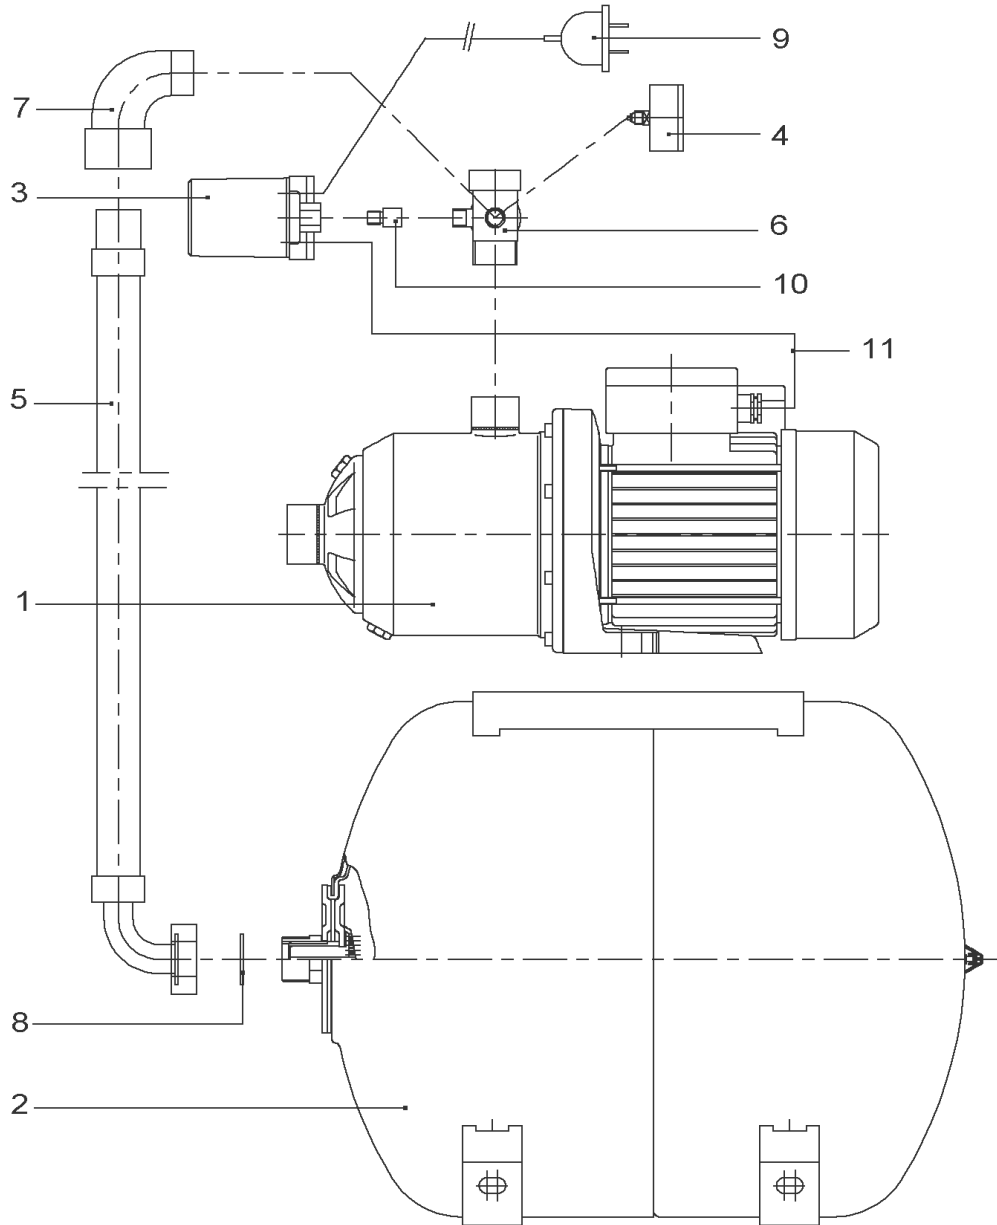

HMP603 EM 3-12BAR (2515639)

Item	Article no.	Description	Quantity
1		MP603-EM	1
		> MP603-EM TO VERSION: /C	1
		> MP603-EM FROM VERSION: /D	1
1	4233114	MP603-EM VP.	1
2	2027578	DIAPHRAGM VESSEL 50L PN10 HWW VP.	1
	2124000	DIAPHRAGM 50L HW ACS VP.	1
Note: for pressure vessel/für Membranbehälter/pour reservoir: 2527268			
	2132491	DIAPHRAGM 50L-HWW VP.	1
Note: for pressure vessel/für Membranbehälter/pour reservoir: 2537381			
3	2042855	PRESSURE SWITCH MDR1/11 G1/4"6BAR	1
4	2027582	PRESSURE GAUGE 0-10BAR D50 R1/4"HIND INL	1
5	2027583	FLEX.HOSE R1"M(W90°)-1"F550PN10 ACS.VP.	1
6	2068034	DISTRIBUTOR BRASS R1" TYPE RCLL 91 MM	1
7	2027585	ANGLE FITTING BRASS R1" TYPE RCM/F	1
8	2048273	GASKET DSL.HWJ201-401 TO6/97	1
9	2027591	CONNECTION CABLE HMP/ HMHI/-1~230 CPL.	1
10	2042988	THREADED EXTENSION PIECE G1/4" BRASS	1