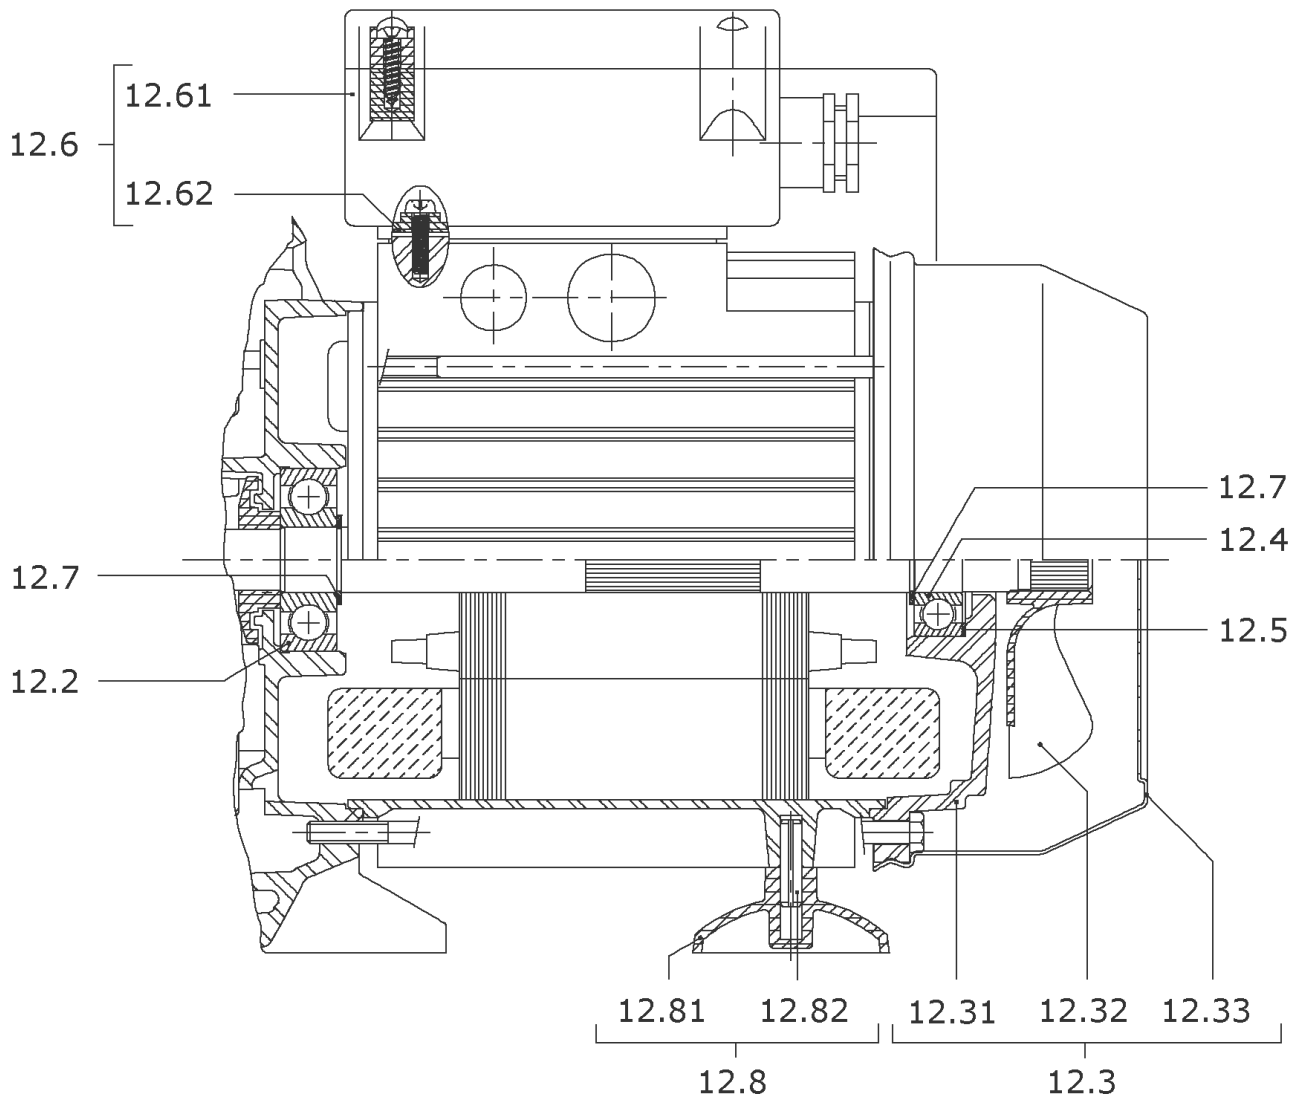

SPARE PARTS MOTOR MP303-EM/C (MG63)

Item	Article no.	Description	Quantity
12.2	122097891	BALL BEARING 6202/2Z-C3 (HT) VP.	1
12.3	2048815	FAN D.100 MG.63 MC/MP KIT	1
12.31		> REAR-BEARING-MOT63-D90	1
12.32	4233938	> Motor fan T63-71 D100 VP.	1
12.33		> FAN-COVER-MOTOR63-D90-LOCKING	1
12.4	122097891	BALL BEARING 6202/2Z-C3 (HT) VP.	1
12.5	4215742	Crinkled washer 6202/6300-C3 VP.	1
12.6	4090072	TERMINAL BOX KIT MC-EM (63)	1
12.61	4062055	> TERMINAL-BOX-COVER-MOT-MONO-63	1
12.62	4051316	> FLAT-GASKET-BAB-MOT63	1
	2132532	> CAPACITOR 12MF 470V CA.LG.210 V1EC1 VP.	1
	4057375	> TERMINAL BLOCK 40/25 3P	1
		> SCREW F.KKD.(MHI2/4/8)	1
		> NUT-HM4-BRASS	1
12.7	4207951	CIRCLIP D15X1 VP.	1
12.8	2106089	MOTOR FOOT MG.63 KIT	1
12.81		> MOTOR-SUPPORT-63	1
12.82		> SPRING-PIN-A4L25E	1