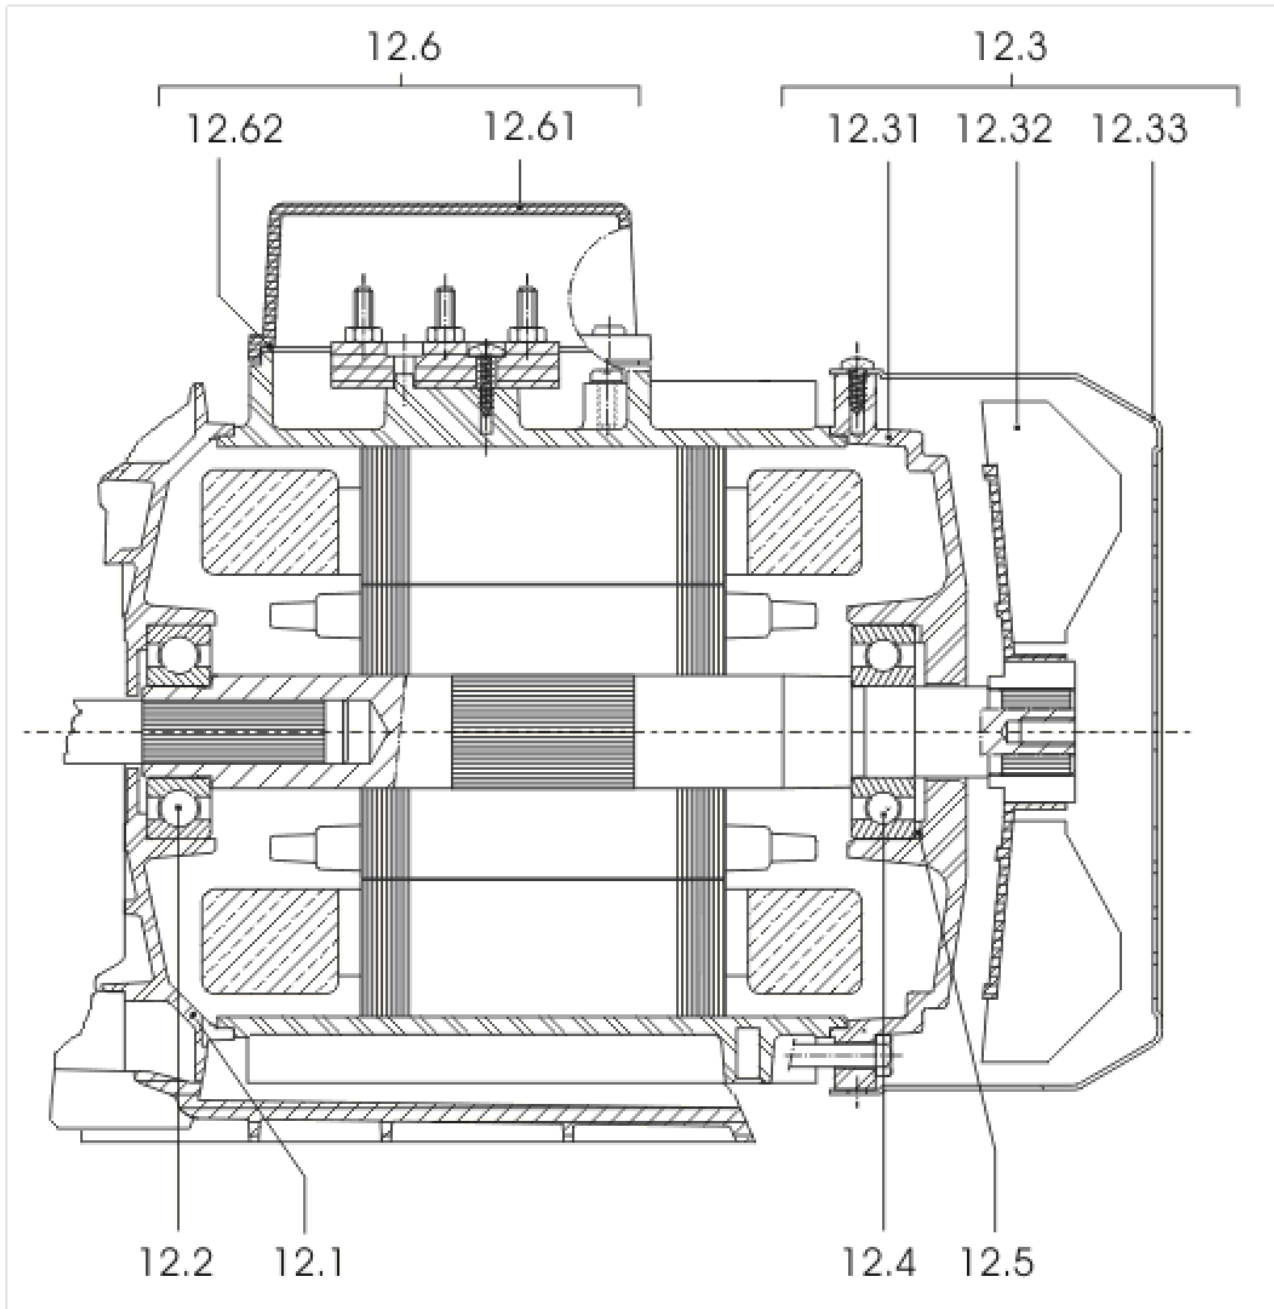

SPARE PARTS MOTOR MP603-EM(MG71)

Item	Article no.	Description	Quantity
12.1	4028055	END SHILD AS MP3/MP603+604 +PK.	1
7.6	4185162	BALL-BEARING-6302-C3-DDU-E-EA6 VP.	1
12.3	2049138	FAN D.130 MG.71 MP KIT	1
12.32	4210072	> Motor-fan-71-MHI Ø128 VP.	1
12.33		> FAN-COVER-MOTOR71-D110-LOCKING	1
12.31		> REAR-BEARING-MOT71-D110-GROOVE	1
12.4	122097891	BALL BEARING 6202/2Z-C3 (HT) VP.	1
12.5	4215742	Crinkled washer 6202/6300-C3 VP.	1
12.61	4007672	TERMINAL-BOX-COVER-MOT-MONO-71	1
12.62	4209688	Flat-Gasket-BAB-MOT71 VP.	1
	2132533	CAPACITOR 16MF 470V CA.LG.210 V1EC2 VP.	1
	4207951	CIRCLIP D15X1 VP.	1