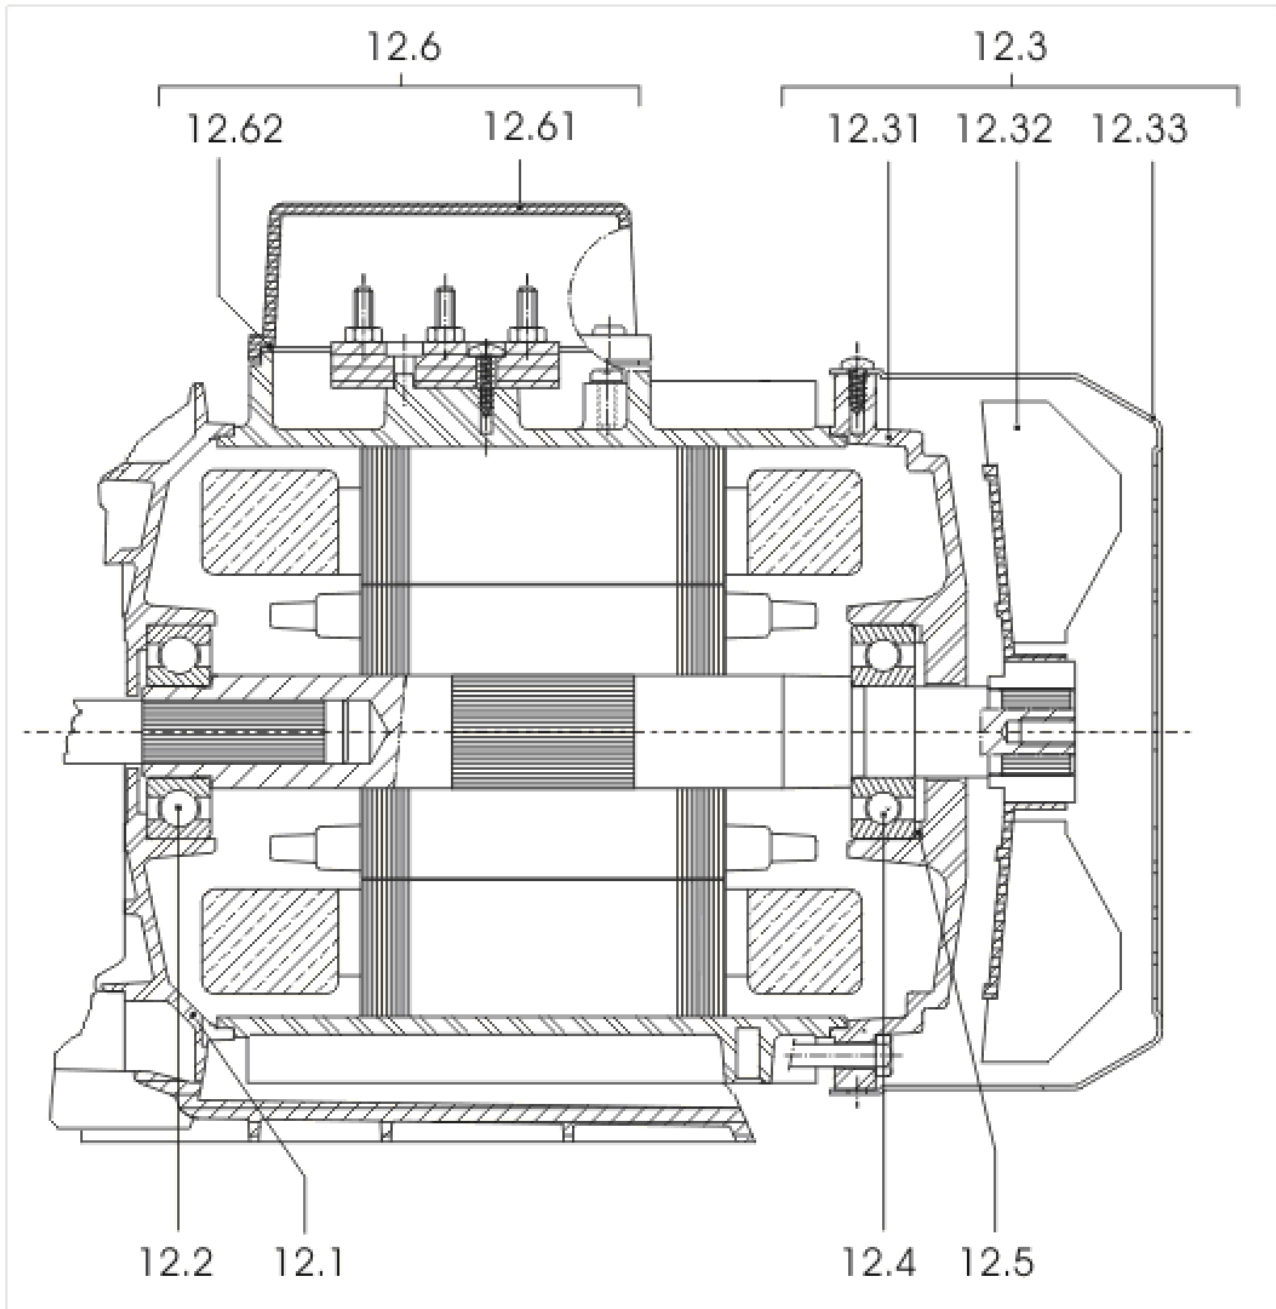

SPARE PARTS MOTOR MP303-EM/B (MG63)

Item	Article no.	Description	Quantity
12.1	4061729	END SHILD AS MP3/MP603+604 +PK.	1
12.2	122097891	BALL BEARING 6202/2Z-C3 (HT) VP.	1
12.3	2048815	FAN D.100 MG.63 MC/MP KIT	1
12.31		> REAR-BEARING-MOT63-D90	1
12.32	4233938	> Motor fan T63-71 D100 VP.	1
12.33		> FAN-COVER-MOTOR63-D90-LOCKING	1
12.4	122097891	BALL BEARING 6202/2Z-C3 (HT) VP.	1
12.5	4215742	Crinkled washer 6202/6300-C3 VP.	1
12.6	4090072	TERMINAL BOX KIT MC-EM (63)	1
12.61	4062055	> TERMINAL-BOX-COVER-MOT-MONO-63	1
12.62	4051316	> FLAT-GASKET-BAB-MOT63	1
	2132532	> CAPACITOR 12MF 470V CA.LG.210 V1EC1 VP.	1
	4057375	> TERMINAL BLOCK 40/25 3P	1
		> SCREW F.KKD.(MHI2/4/8)	1
		> NUT-HM4-BRASS	1
	4207951	CIRCLIP D15X1 VP.	1