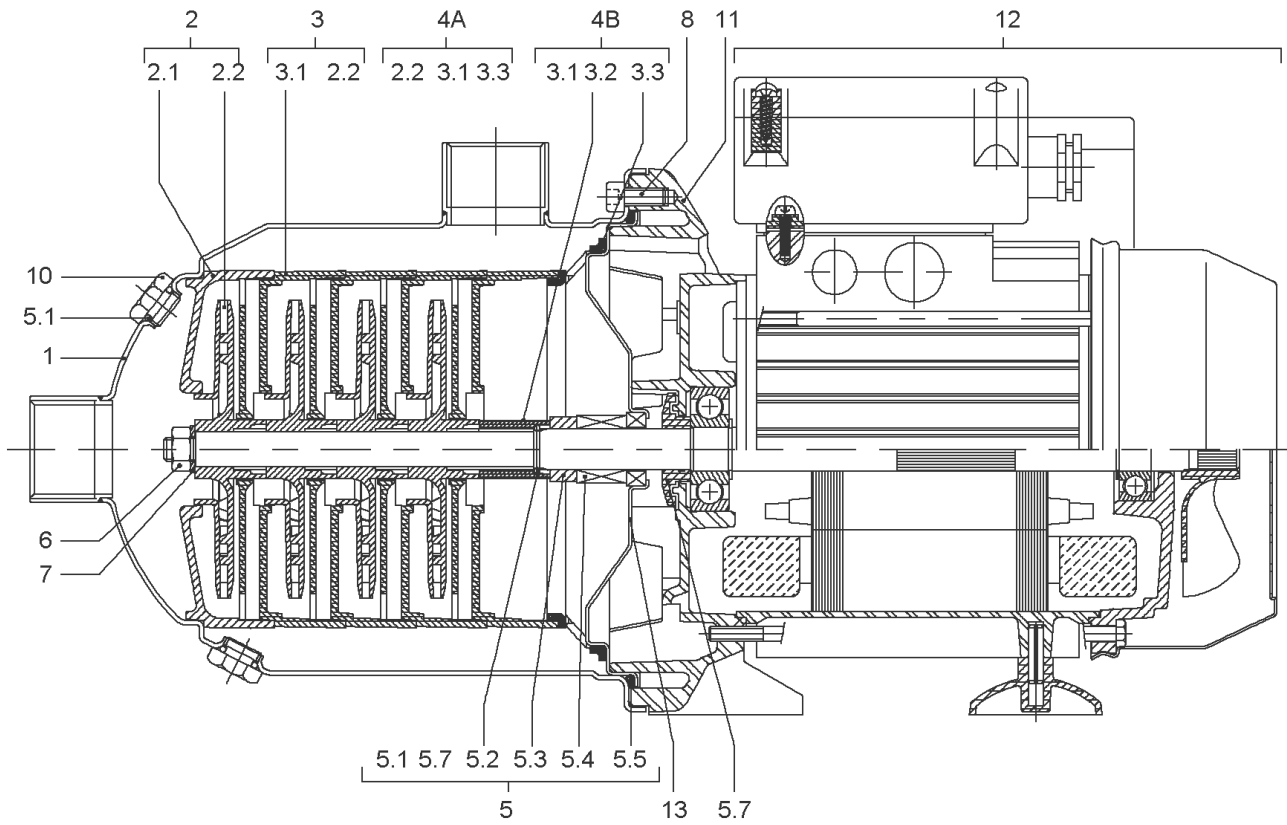

MP605-EM FROM VERSION: /C

Item	Article no.	Description	Quantity
1	4202812	PUMP HOUSING MHI404/405 1.4301 VP.	1
2	4037165	MULTIPRESS FIRST STAGE KIT	1
Note: STAGE/ STUFE/ ETAGE: 1			
2.1		> CORPS-ETG-SS-C/R-MUTICELL	1
2.2		> IMPELLER-4M3-SP	1
3	4037166	MULTIPRESS OTHERS STAGES KIT	1
Note: STAGE/ STUFE/ ETAGE: 2/3/4			
2.2		> IMPELLER-4M3-SP	1
3.1		> STAGE CASING WITH RETURN GUIDE VANE-SP	1
4A	4150246	MP603 MP605 STAGE KIT	1
Note: STAGE/ STUFE/ ETAGE: 5			
3.1		> STAGE CASING WITH RETURN GUIDE VANE-SP	1
2.2		> IMPELLER-4M3-SP	1
3.3		> DIFFUSOR STAGE HY/MP	1
5	4037161	MECHANICAL SEAL KIT	1
5.1	4017965	> O-RING D9,9X2,62 NITRILE 70SH	1
5.2	2090148	> CIRCLIP D14 MVI/MHI 316L (2 PIECES) VP.	1
		>> STOP-RUSH-1/2-D14-VMI/HMI-316	2
5.5	4233945	> O-RING ID.140 VP.	1
5.6		> THROWER 65/70SH-NITRILE	1
5.7		> THROWER-RUBBER-SH65/70	1
5.4		> MECHANICAL-SEAL-MG1/14-G6-BQ1EGG-BURGMAN	1
5.3		> DEFLECTOR D14xD22EP9 NORYL	1
6	4056417	NUT M8 INOX 1.4404	1
8	4007350	SCREW M6X14 ISO4762 8.8 ZN	1
Note: PARTS/ STÜCK/ PIÈCES: 8			
10	4191450	PRIMING/DRAIN PLUG G1/4"-MHI-1.4301 VP.	1
11	4005217	LANTERN-P171-M142-US	1
12		SPARE PARTS MOTOR MP605-EM/C(MG80)	1
13	4004679	Stationnary Ring Holder 1.4301	1