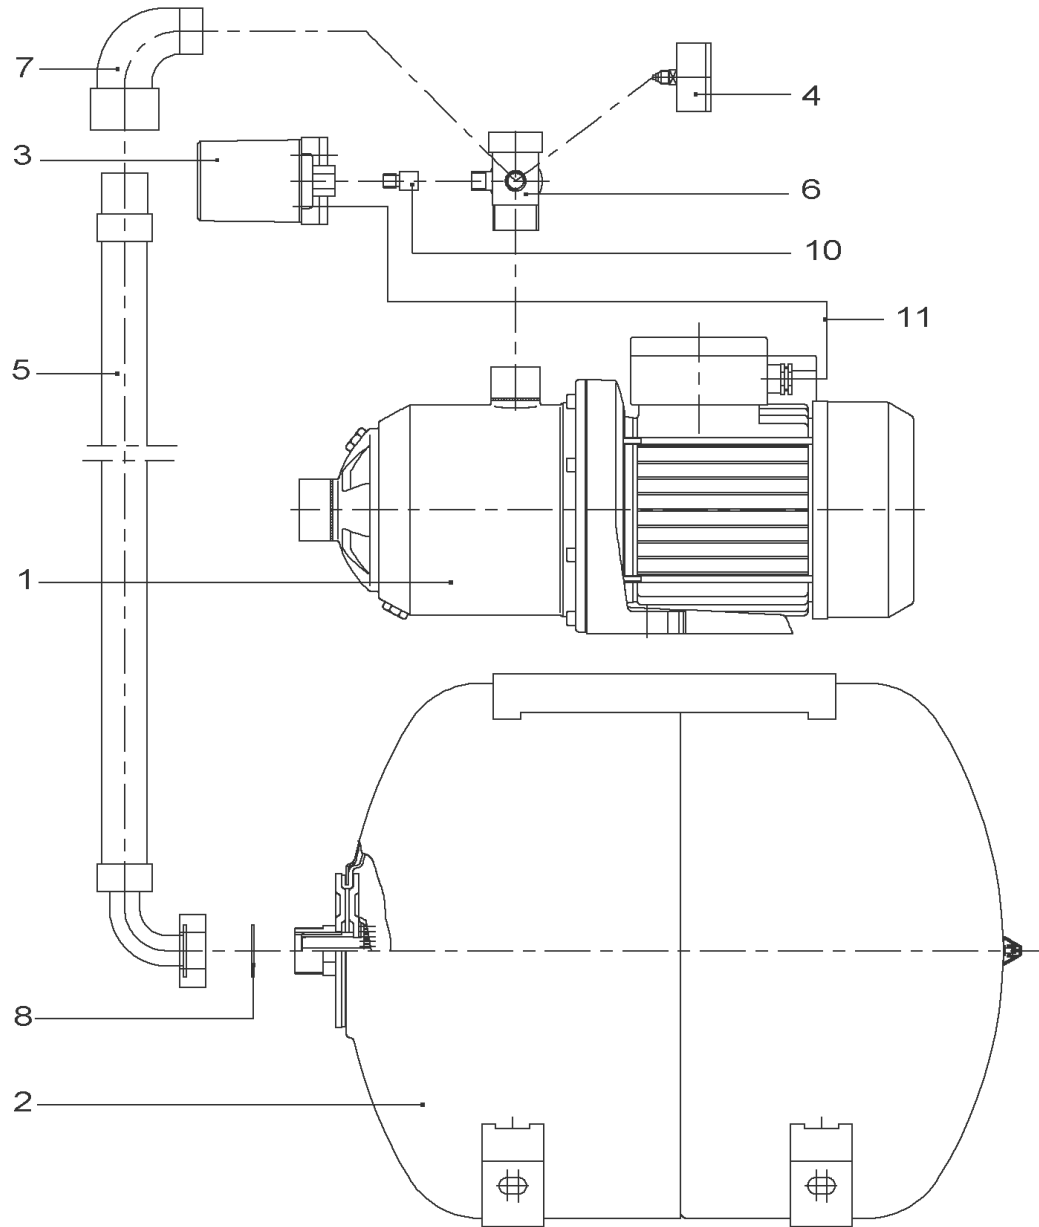

HMP605 DM (2511917)

Item	Article no.	Description	Quantity
1		MP605-DM	1
		> MP605-DM TO VERSION: /B	1
		> MP605-DM FROM VERSION: /C	1
2	2027578	DIAPHRAGM VESSEL 50L PN10 HWW VP.	1
	2124000	DIAPHRAGM 50L HW ACS VP.	1
Note: for pressure vessel/für Membranbehälter/pour reservoir: 2527268			
	2132491	DIAPHRAGM 50L-HWW VP.	1
Note: for pressure vessel/für Membranbehälter/pour reservoir: 2537381			
3	2027579	PRESSURE SWITCH PT5 1-5BAR R1/4"-I-GEW.	1
4	2027581	PRESSURE GAUGE 0-6BAR D50 G1/4"HIND INL	1
5	2027583	FLEX.HOSE R1"M(W90°)-1"F550PN10 ACS.VP.	1
6	2068034	DISTRIBUTOR BRASS R1" TYPE RCLL 91 MM	1
7	2027585	ANGLE FITTING BRASS R1" TYPE RCM/F	1
8	2042873	FLAT GASKET 21x30x2 C4400 VP.	1
10	2042988	THREADED EXTENSION PIECE G1/4" BRASS	1
11	2042874	CONNECTION CABLE HMC/HMP/HMH MOTOR 3~400	1