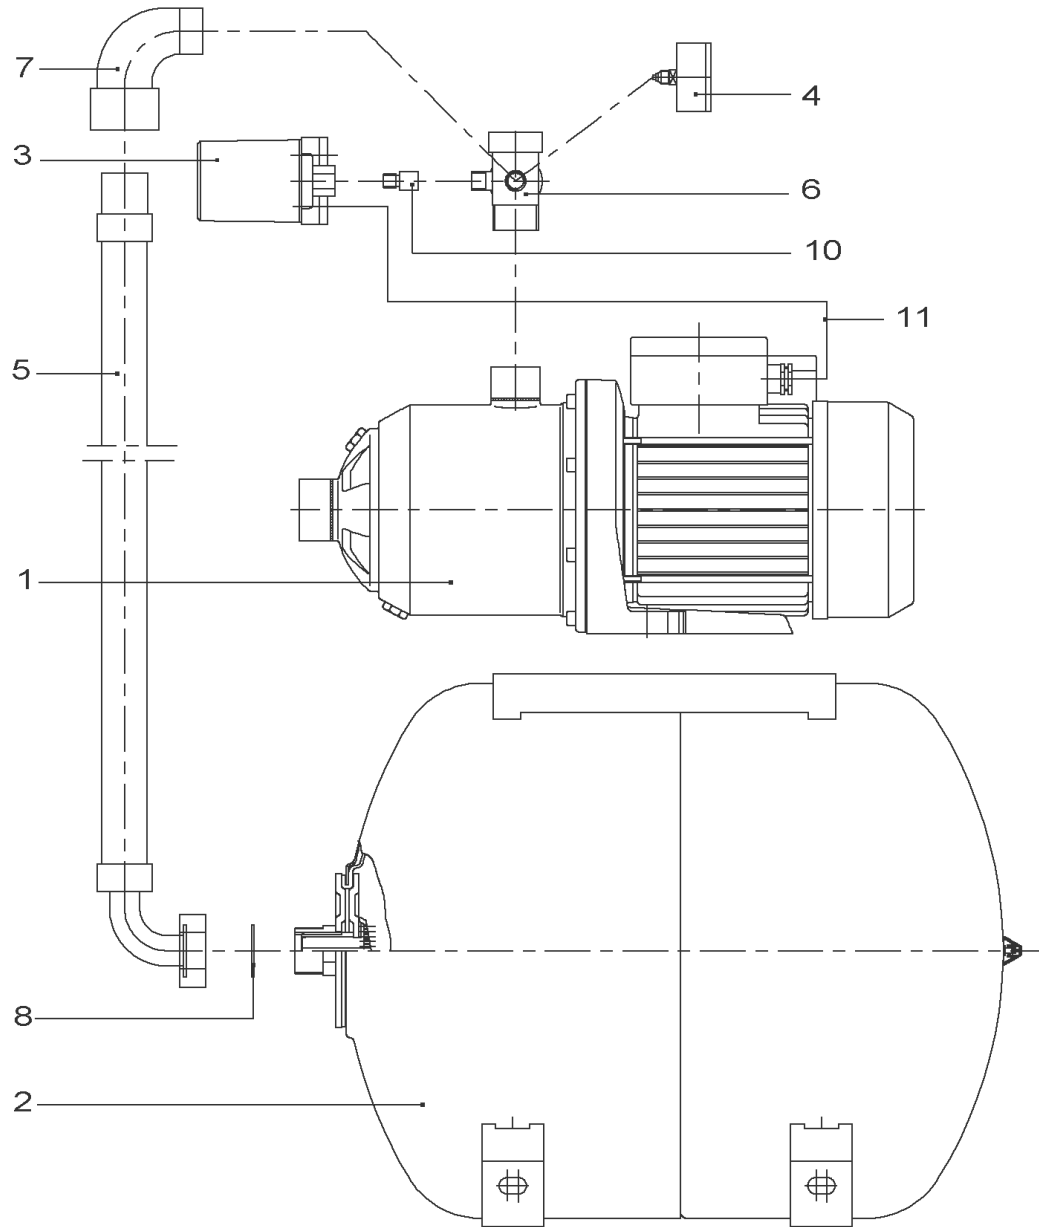

HMP603 DM (2511915)

Item	Article no.	Description	Quantity
1		MP603-DM	1
		> MP603-DM TO VERSION: /C	1
		> MP603-DM FROM VERSION: /D	1
2	2027578	DIAPHRAGM VESSEL 50L PN10 HWW VP.	1
	2124000	DIAPHRAGM 50L HW ACS VP.	1
Note: for pressure vessel/für Membranbehälter/pour reservoir: 2527268			
	2132491	DIAPHRAGM 50L-HWW VP.	1
Note: for pressure vessel/für Membranbehälter/pour reservoir: 2537381			
3	2027579	PRESSURE SWITCH PT5 1-5BAR R1/4"-I-GEW.	1
4	2027581	PRESSURE GAUGE 0-6BAR D50 G1/4"HIND INL	1
5	2027583	FLEX.HOSE R1"M(W90°)-1"F550PN10 ACS.VP.	1
6	2068034	DISTRIBUTOR BRASS R1" TYPE RCLL 91 MM	1
7	2027585	ANGLE FITTING BRASS R1" TYPE RCM/F	1
8	2042873	FLAT GASKET 21x30x2 C4400 VP.	1
10	2042988	THREADED EXTENSION PIECE G1/4" BRASS	1
11	2042874	CONNECTION CABLE HMC/HMP/HMH MOTOR 3~400	1