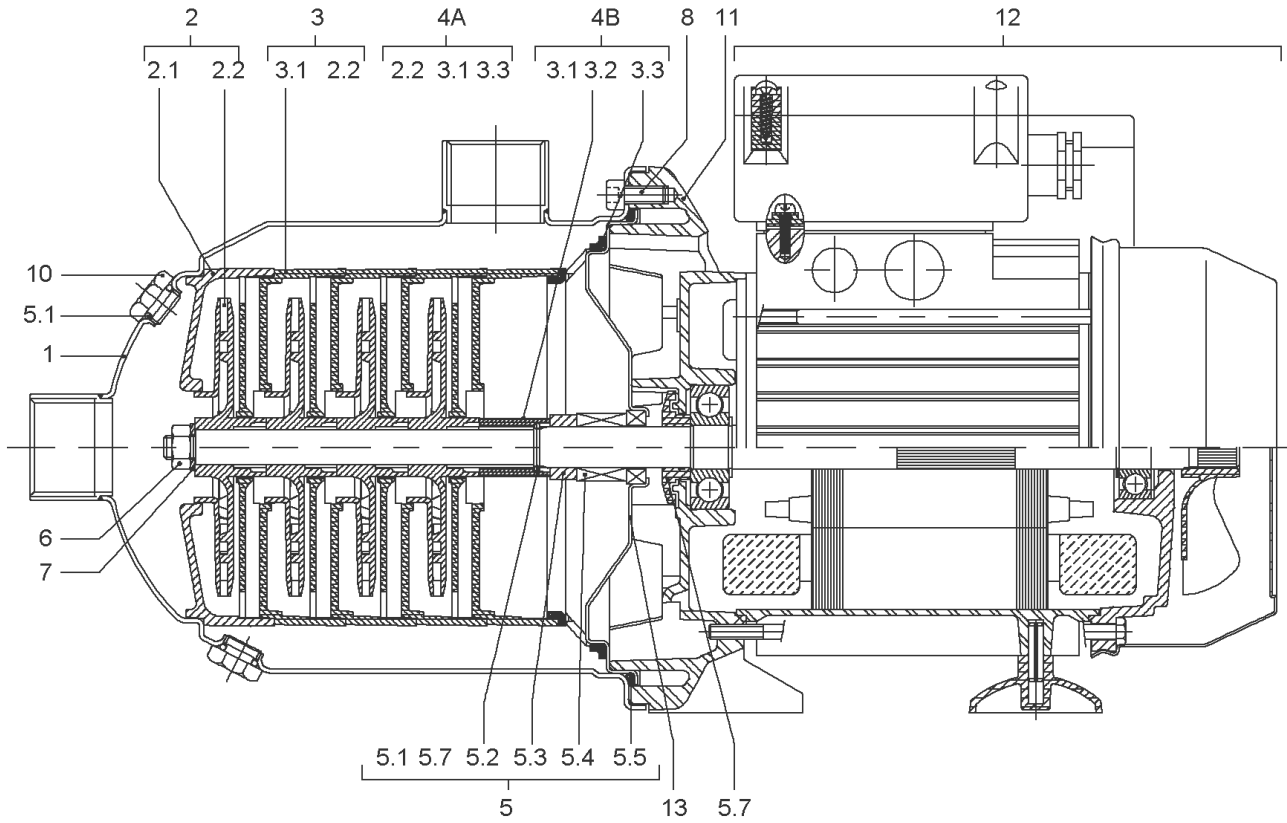

MP604-DM FROM VERSION: /C

Item	Article no.	Description	Quantity
1	4202812	PUMP HOUSING MHI404/405 1.4301 VP.	1
2	4037165	MULTIPRESS FIRST STAGE KIT	1
Note: STAGE/ STUFE/ ETAGE: 1			
2.1		> CORPS-ETG-SS-C/R-MUTICELL	1
2.2		> IMPELLER-4M3-SP	1
3	4037166	MULTIPRESS OTHERS STAGES KIT	1
Note: STAGE/ STUFE/ ETAGE: 2/3/4			
2.2		> IMPELLER-4M3-SP	1
3.1		> STAGE CASING WITH RETURN GUIDE VANE-SP	1
4B	4150239	MP302 MP304 LAST STAGE KIT	1
Note: STAGE/ STUFE/ ETAGE: 5			
3.1		> STAGE CASING WITH RETURN GUIDE VANE-SP	1
3.2		> IMPELLER SHIM SPACER	1
3.3		> DIFFUSOR STAGE HY/MP	1
5	4037161	MECHANICAL SEAL KIT	1
5.1	4017965	> O-RING D9,9X2,62 NITRILE 70SH	1
5.2	2090148	> CIRCLIP D14 MVI/MHI 316L (2 PIECES) VP.	1
		>> STOP-RUSH-1/2-D14-VMI/HMI-316	2
5.5	4233945	> O-RING ID.140 VP.	1
5.6		> THROWER 65/70SH-NITRILE	1
5.7		> THROWER-RUBBER-SH65/70	1
5.4		> MECHANICAL-SEAL-MG1/14-G6-BQ1EGG-BURGMAN	1
5.3		> DEFLECTOR D14xD22EP9 NORYL	1
6	4056417	NUT M8 INOX 1.4404	1
8	4007350	SCREW M6X14 ISO4762 8.8 ZN	1
Note: PARTS/ STÜCK/ PIÈCES: 8			
10	4191450	PRIMING/DRAIN PLUG G1/4"-MHI-1.4301 VP.	1
11	4025172	LANTERN MACHINED P171 M125	1
12		SPARE PARTS MOTOR MP604-DM/C(MG71)	1
13	4004679	Stationnary Ring Holder 1.4301	1