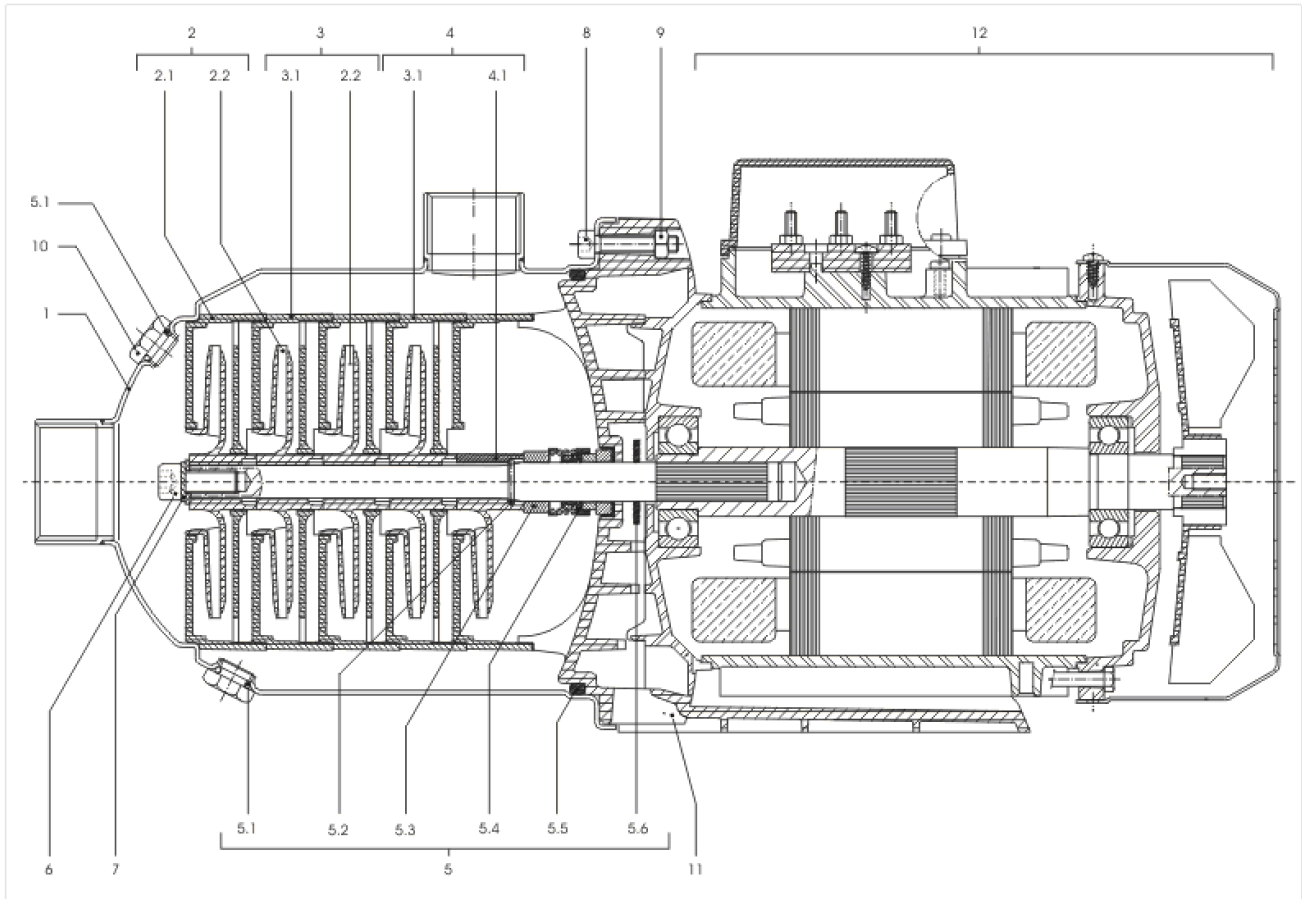

MP303-EM TO VERSION: /B

Item	Article no.	Description	Quantity
1	4202808	PUMP HOUSING MHI202/203 1.4301 VP.	1
2	4037163	MULTIPRESS FIRST STAGE KIT	1
Note: STAGE/ STUFE/ ETAGE: 1			
2.1		> CORPS-ETG-SS-C/R-MUTICELL	1
2.2		> IMPELLER-2M3-SP-HY-LOW-FLOW	1
3	4037164	MULTIPRESS OTHERS STAGES KIT	1
Note: STAGE/ STUFE/ ETAGE: 2/3			
2.2		> IMPELLER-2M3-SP-HY-LOW-FLOW	1
3.1		> STAGE CASING WITH RETURN GUIDE VANE-SP	1
5	4037161	MECHANICAL SEAL KIT	1
5.1	4017965	> O-RING D9,9X2,62 NITRILE 70SH	1
5.2	2090148	> CIRCLIP D14 MVI/MHI 316L (2 PIECES) VP.	1
		>> STOP-RUSH-1/2-D14-VMI/HMI-316	2
5.5	4233945	> O-RING ID.140 VP.	1
5.6		> THROWER 65/70SH-NITRILE	1
5.7		> THROWER-RUBBER-SH65/70	1
5.4		> MECHANICAL-SEAL-MG1/14-G6-BQ1EGG-BURGMAN	1
5.3		> DEFLECTOR D14xD22EP9 NORYL	1
6	4056417	NUT M8 INOX 1.4404	1
8	4031762	SCREW M6X30 ISO4762 8.8 ZN	1
Note: PARTS/ STÜCK/ PIÈCES: 8			
9	4031766	NUT M6 MP3/6	1
Note: PARTS/ STÜCK/ PIÈCES: 8			
10	4191450	PRIMING/DRAIN PLUG G1/4"-MHI-1.4301 VP.	1
11	4045110	LANTERN BRACKET	1
12		SPARE PARTS MOTOR MP303-EM (MG71)	1
12		SPARE PARTS MOTOR MP303-EM/B (MG63)	1