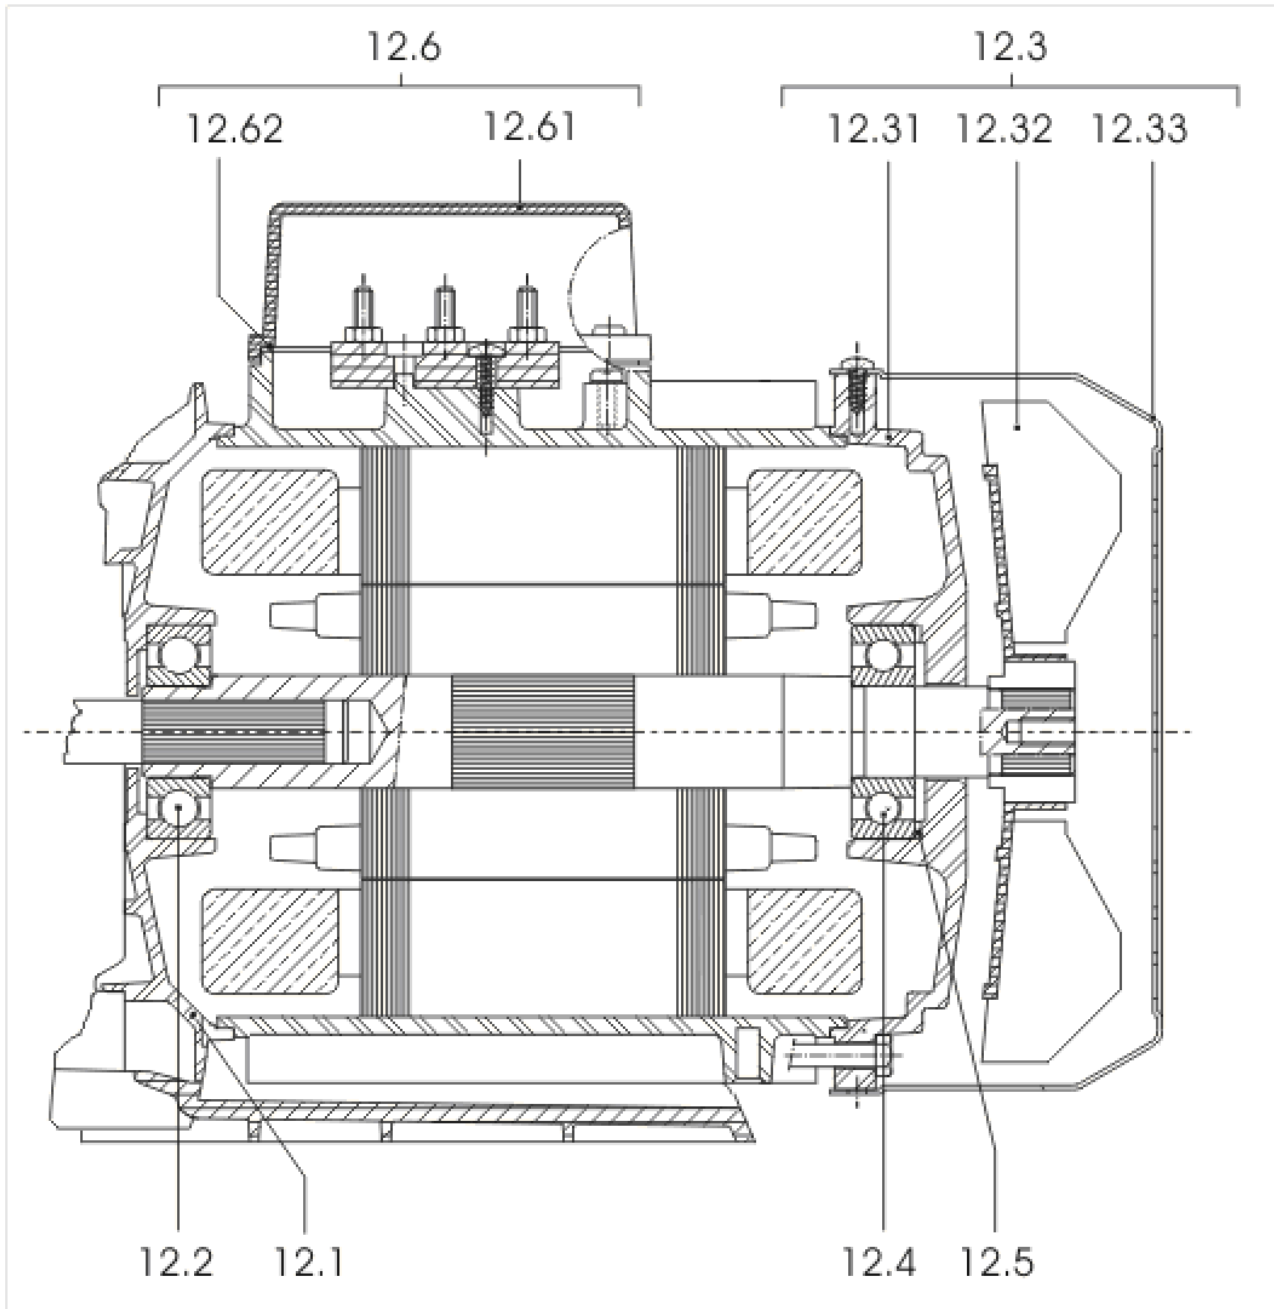

SPARE PARTS MOTOR MP605-DM/B (MG71)

Item	Article no.	Description	Quantity
12.1	4028055	END SHILD AS MP3/MP603+604 +PK.	1
12.2	122097891	BALL BEARING 6202/2Z-C3 (HT) VP.	1
12.3	2048820	FAN D.100 MG.71 MP KIT	1
12.32	4233938	> Motor fan T63-71 D100 VP.	1
12.33		> FAN-COVER-MOTOR71-D110-LOCKING	1
12.31		> REAR-BEARING-MOT71-D110-GROOVE	1
7.6	4185162	BALL-BEARING-6302-C3-DDU-E-EA6 VP.	1
12.5	4215742	Crinkled washer 6202/6300-C3 VP.	1
12.6	4090076	TERMINAL BOX KIT MC-DM (71)	1
12.61	4210082	> Terminal-Box-Cover-MOT-TRI-71 VP.	1
12.62	4209688	> Flat-Gasket-BAB-MOT71 VP.	1
	4057378	> TERMINAL BLOCK 50/32 6P	1
		> M3,5L14 THREAD FORMING SCREW	1