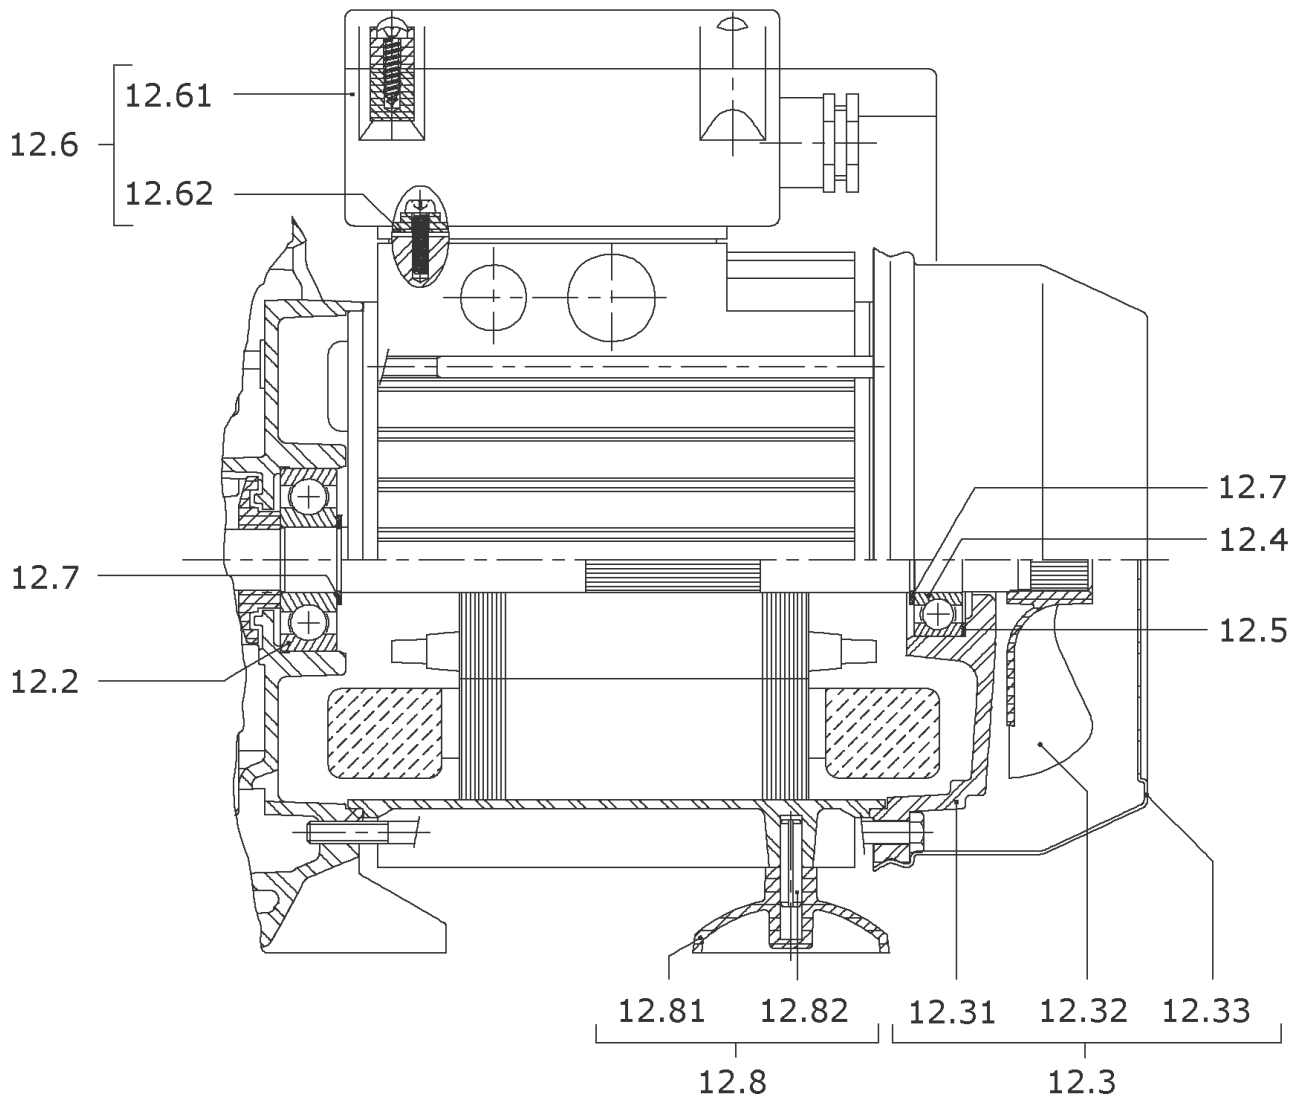

SPARE PARTS MOTOR MP605-DM/C (MG71)

Item	Article no.	Description	Quantity
12.2	122097891	BALL BEARING 6202/2Z-C3 (HT) VP.	1
12.3	2049138	FAN D.130 MG.71 MP KIT	1
12.32	4210072	> Motor-fan-71-MHI Ø128 VP.	1
12.33		> FAN-COVER-MOTOR71-D110-LOCKING	1
12.31		> REAR-BEARING-MOT71-D110-GROOVE	1
7.6	4185162	BALL-BEARING-6302-C3-DDU-E-EA6 VP.	1
12.5	4215742	Crinkled washer 6202/6300-C3 VP.	1
12.6	4090076	TERMINAL BOX KIT MC-DM (71)	1
12.61	4210082	> Terminal-Box-Cover-MOT-TRI-71 VP.	1
12.62	4209688	> Flat-Gasket-BAB-MOT71 VP.	1
	4057378	> TERMINAL BLOCK 50/32 6P	1
		> M3,5L14 THREAD FORMING SCREW	1
12.7	4207951	CIRCLIP D15X1 VP.	1
12.8	2106111	MOTOR FOOT MG.71 KIT	1
12.81		> MOTOR-SUPPORT-71	1
12.82		> SPRING-PIN-A5L20E	1