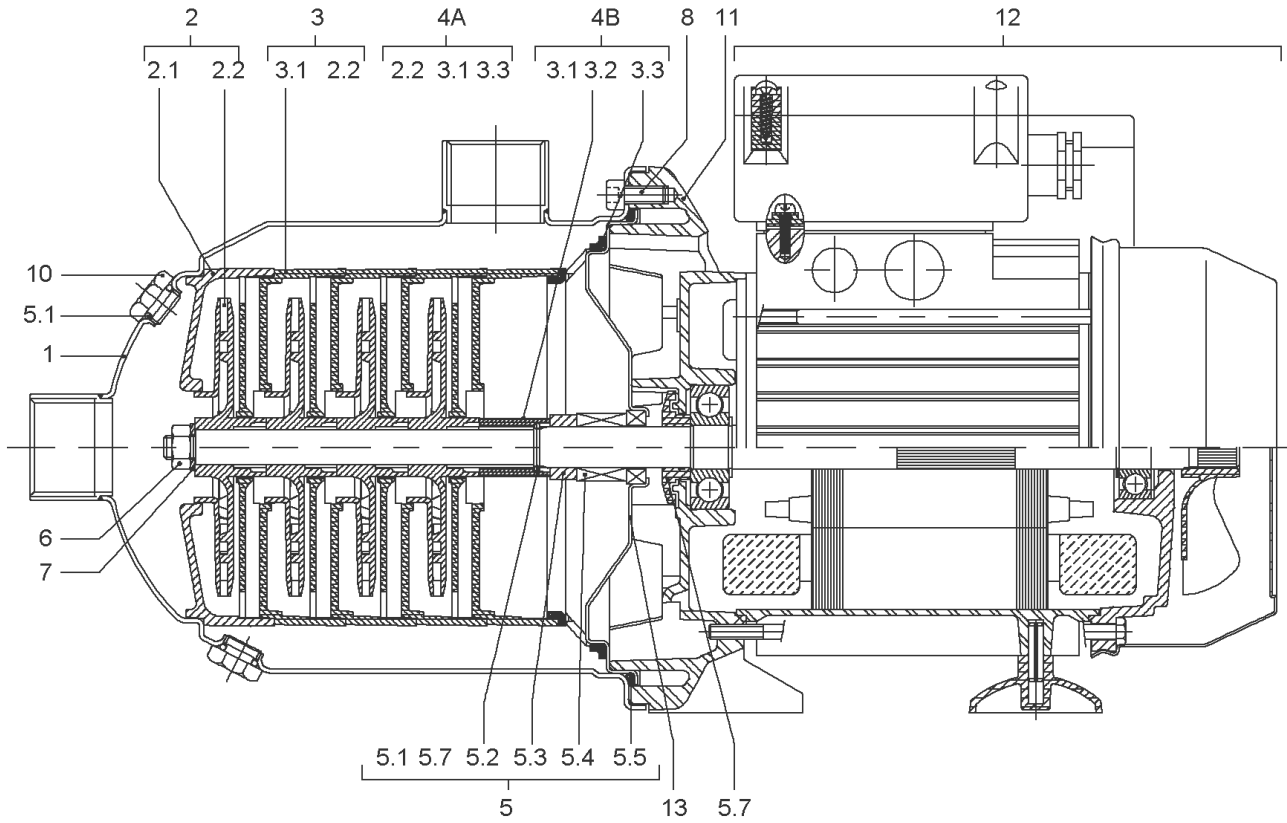

MP605-DM FROM VERSION: /C

Item	Article no.	Description	Quantity
1	4202812	PUMP HOUSING MHI404/405 1.4301 VP.	1
2	4037165	MULTIPRESS FIRST STAGE KIT	1
Note: STAGE/ STUFE/ ETAGE: 1			
2.1		> CORPS-ETG-SS-C/R-MUTICELL	1
2.2		> IMPELLER-4M3-SP	1
3	4037166	MULTIPRESS OTHERS STAGES KIT	1
Note: STAGE/ STUFE/ ETAGE: 2/3/4			
2.2		> IMPELLER-4M3-SP	1
3.1		> STAGE CASING WITH RETURN GUIDE VANE-SP	1
4A	4150246	MP603 MP605 STAGE KIT	1
Note: STAGE/ STUFE/ ETAGE: 5			
3.1		> STAGE CASING WITH RETURN GUIDE VANE-SP	1
2.2		> IMPELLER-4M3-SP	1
3.3		> DIFFUSOR STAGE HY/MP	1
5	4037161	MECHANICAL SEAL KIT	1
5.1	4017965	> O-RING D9,9X2,62 NITRILE 70SH	1
5.2	2090148	> CIRCLIP D14 MVI/MHI 316L (2 PIECES) VP.	1
		>> STOP-RUSH-1/2-D14-VMI/HMI-316	2
5.5	4233945	> O-RING ID.140 VP.	1
5.6		> THROWER 65/70SH-NITRILE	1
5.7		> THROWER-RUBBER-SH65/70	1
5.4		> MECHANICAL-SEAL-MG1/14-G6-BQ1EGG-BURGMAN	1
5.3		> DEFLECTOR D14xD22EP9 NORYL	1
6	4056417	NUT M8 INOX 1.4404	1
8	4007350	SCREW M6X14 ISO4762 8.8 ZN	1
Note: PARTS/ STÜCK/ PIÈCES: 8			
10	4191450	PRIMING/DRAIN PLUG G1/4"-MHI-1.4301 VP.	1
11	4025172	LANTERN MACHINED P171 M125	1
12		SPARE PARTS MOTOR MP605-DM/C (MG71)	1
13	4004679	Stationnary Ring Holder 1.4301	1