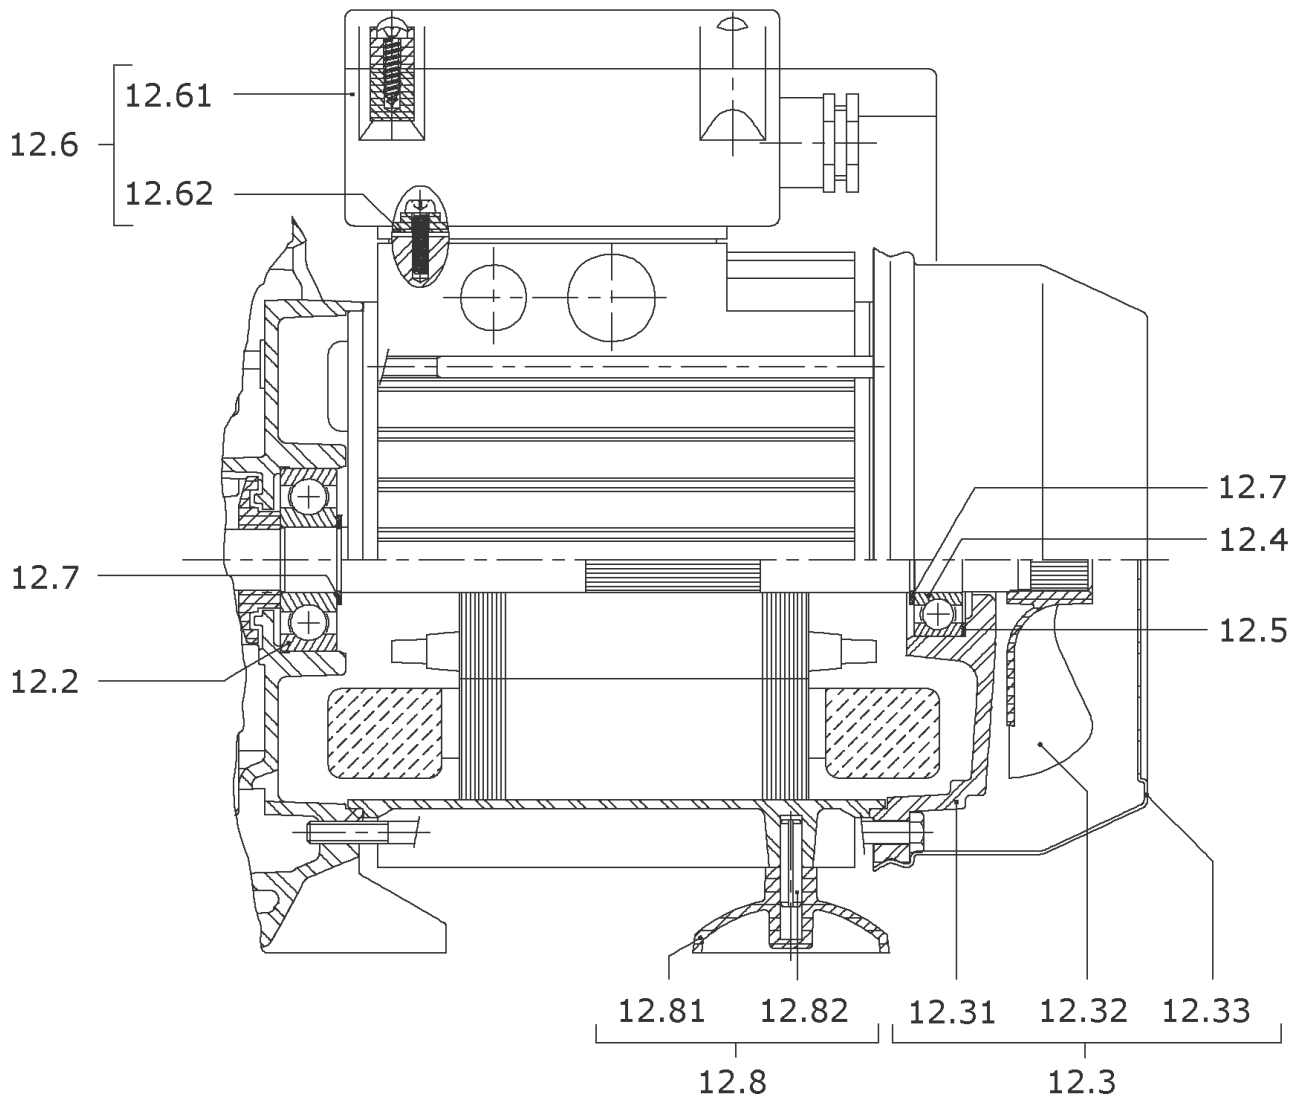

SPARE PARTS MOTOR MP604-DM/C(MG71)

Item	Article no.	Description	Quantity
7.6	4185162	BALL-BEARING-6302-C3-DDU-E-EA6 VP.	1
12.3	2048820	FAN D.100 MG.71 MP KIT	1
12.32	4233938	> Motor fan T63-71 D100 VP.	1
12.33		> FAN-COVER-MOTOR71-D110-LOCKING	1
12.31		> REAR-BEARING-MOT71-D110-GROOVE	1
12.4	122097891	BALL BEARING 6202/2Z-C3 (HT) VP.	1
12.5	4215742	Crinkled washer 6202/6300-C3 VP.	1
12.6	4090076	TERMINAL BOX KIT MC-DM (71)	1
12.61	4210082	> Terminal-Box-Cover-MOT-TRI-71 VP.	1
12.62	4209688	> Flat-Gasket-BAB-MOT71 VP.	1
	4057378	> TERMINAL BLOCK 50/32 6P	1
		> M3,5L14 THREAD FORMING SCREW	1
12.7	4207951	CIRCLIP D15X1 VP.	1
12.8	2106111	MOTOR FOOT MG.71 KIT	1
12.81		> MOTOR-SUPPORT-71	1
12.82		> SPRING-PIN-A5L20E	1