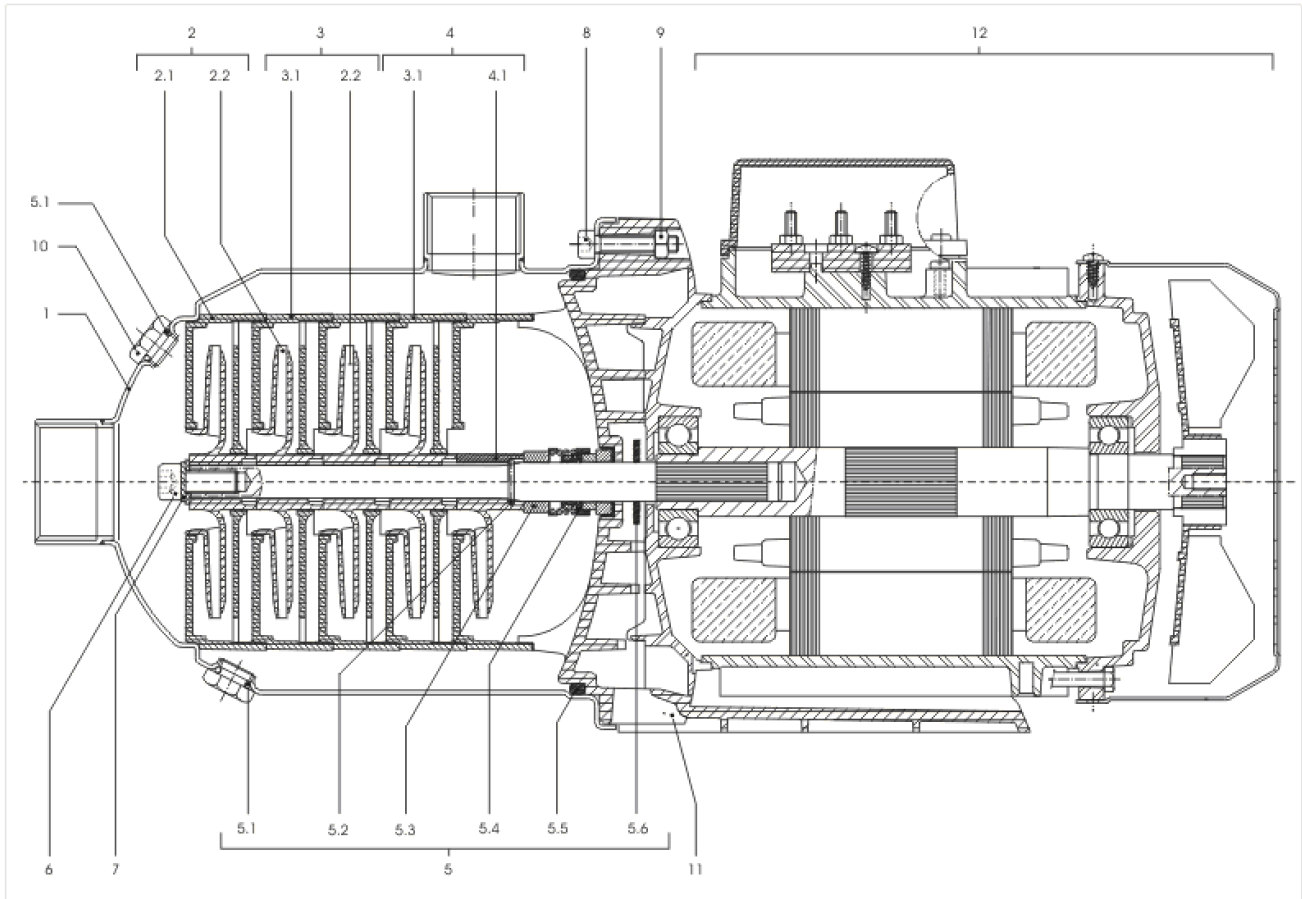

MP603-EM TO VERSION: /C

Item	Article no.	Description	Quantity
1	4202811	PUMP HOUSING MHI402/403 1.4301 VP.	1
2	4037165	MULTIPRESS FIRST STAGE KIT	1
Note: STAGE/ STUFE/ ETAGE: 1			
2.1		> CORPS-ETG-SS-C/R-MUTICELL	1
2.2		> IMPELLER-4M3-SP	1
3	4037166	MULTIPRESS OTHERS STAGES KIT	1
Note: STAGE/ STUFE/ ETAGE: 2/3			
2.2		> IMPELLER-4M3-SP	1
3.1		> STAGE CASING WITH RETURN GUIDE VANE-SP	1
5	4037161	MECHANICAL SEAL KIT	1
5.1	4017965	> O-RING D9,9X2,62 NITRILE 70SH	1
5.2	2090148	> CIRCLIP D14 MVI/MHI 316L (2 PIECES) VP.	1
		>> STOP-RUSH-1/2-D14-VMI/HMI-316	2
5.5	4233945	> O-RING ID.140 VP.	1
5.6		> THROWER 65/70SH-NITRILE	1
5.7		> THROWER-RUBBER-SH65/70	1
5.4		> MECHANICAL-SEAL-MG1/14-G6-BQ1EGG-BURGMAN	1
5.3		> DEFLECTOR D14xD22EP9 NORYL	1
6	4056417	NUT M8 INOX 1.4404	1
8	4031762	SCREW M6X30 ISO4762 8.8 ZN	1
Note: PARTS/ STÜCK/ PIÈCES: 8			
9	4031766	NUT M6 MP3/6	1
Note: PARTS/ STÜCK/ PIÈCES: 8			
10	4191450	PRIMING/DRAIN PLUG G1/4"-MHI-1.4301 VP.	1
11	4045110	LANTERN BRACKET	1
12		SPARE PARTS MOTOR MP603-EM(MG71)	1
12		SPARE PARTS MOTOR MP603-EM/B(MG71)	1
12		SPARE PARTS MOTOR MP603-EM/C(MG63)	1