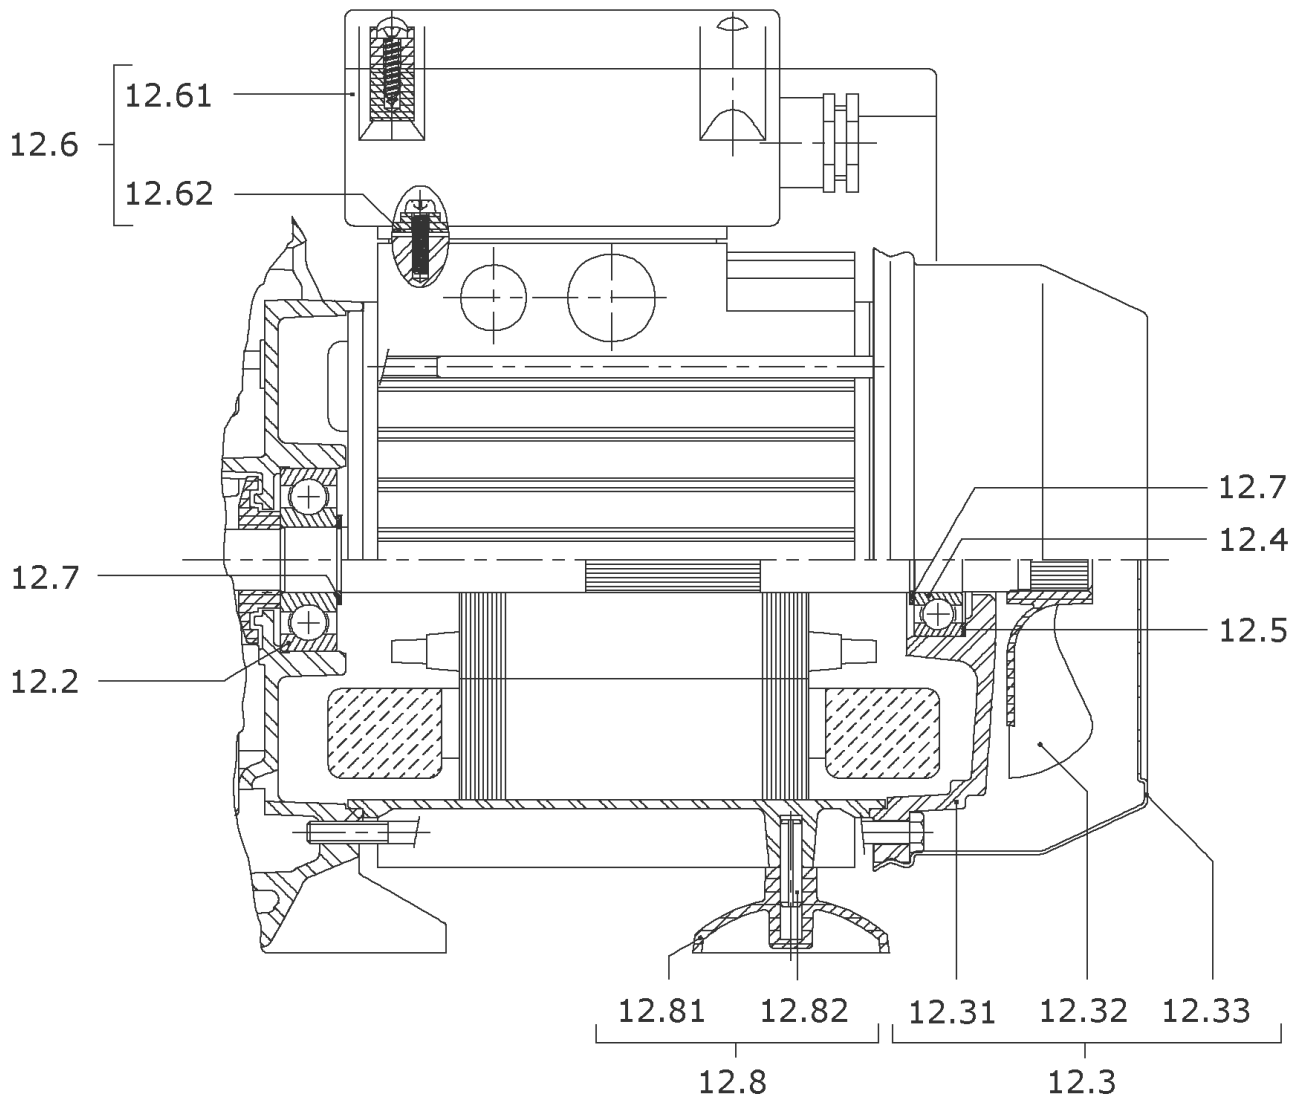

SPARE PARTS MOTOR MP305-DM/D (MG71)

Item	Article no.	Description	Quantity
7.6	4185162	BALL-BEARING-6302-C3-DDU-E-EA6 VP.	1
12.3	2048820	FAN D.100 MG.71 MP KIT	1
12.32	4233938	> Motor fan T63-71 D100 VP.	1
12.33		> FAN-COVER-MOTOR71-D110-LOCKING	1
12.31		> REAR-BEARING-MOT71-D110-GROOVE	1
12.4	122097891	BALL BEARING 6202/2Z-C3 (HT) VP.	1
12.5	4215742	Crinkled washer 6202/6300-C3 VP.	1
12.6	4090076	TERMINAL BOX KIT MC-DM (71)	1
12.61	4210082	> Terminal-Box-Cover-MOT-TRI-71 VP.	1
12.62	4209688	> Flat-Gasket-BAB-MOT71 VP.	1
	4057378	> TERMINAL BLOCK 50/32 6P	1
		> M3,5L14 THREAD FORMING SCREW	1
12.7	4207951	CIRCLIP D15X1 VP.	1
12.8	2106111	MOTOR FOOT MG.71 KIT	1
12.81		> MOTOR-SUPPORT-71	1
12.82		> SPRING-PIN-A5L20E	1