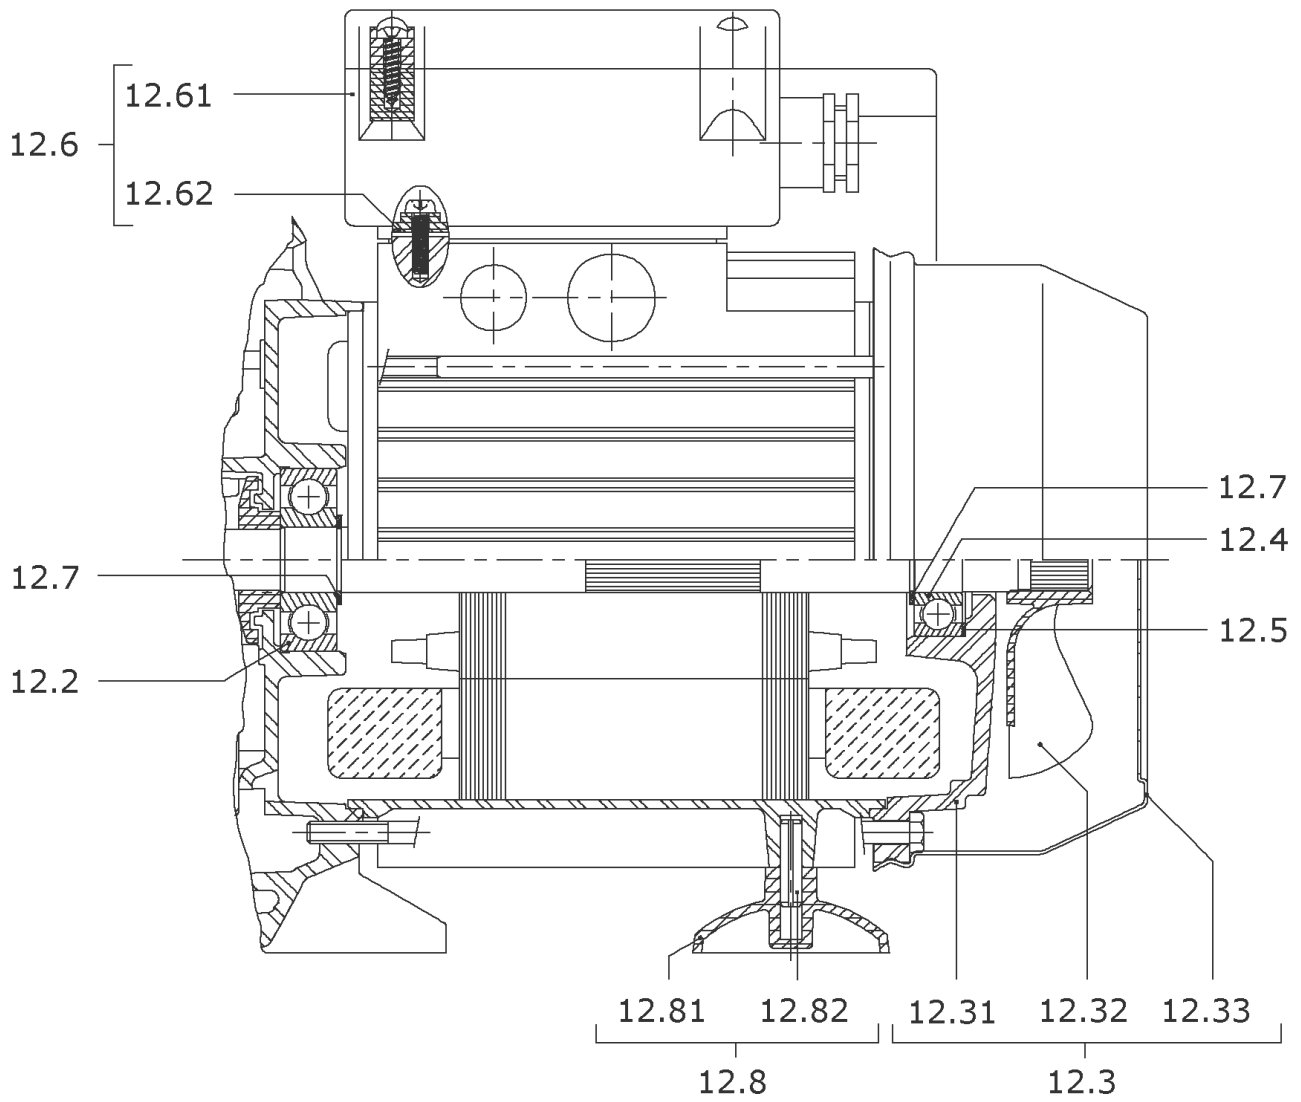

SPARE PARTS MOTOR MP603-DM/D (MG63)

Item	Article no.	Description	Quantity
12.2	122097891	BALL BEARING 6202/2Z-C3 (HT) VP.	1
12.3	2048815	FAN D.100 MG.63 MC/MP KIT	1
12.31		> REAR-BEARING-MOT63-D90	1
12.32	4233938	> Motor fan T63-71 D100 VP.	1
12.33		> FAN-COVER-MOTOR63-D90-LOCKING	1
12.4	122097891	BALL BEARING 6202/2Z-C3 (HT) VP.	1
12.5	4215742	Crinkled washer 6202/6300-C3 VP.	1
12.6	4090075	TERMINAL BOX KIT MC-DM (63)	1
12.61	4062056	> TERMINAL-BOX-COVER-MOT-TRI-63	1
12.62	4051316	> FLAT-GASKET-BAB-MOT63	1
	4057376	> TERMINAL BLOCK 40/25 6P	1
		> SCREW-CBL-Z-C/AT-ST3,5L13ZINGUE	1
12.7	4207951	CIRCLIP D15X1 VP.	1
12.8	2106089	MOTOR FOOT MG.63 KIT	1
12.81		> MOTOR-SUPPORT-63	1
12.82		> SPRING-PIN-A4L25E	1