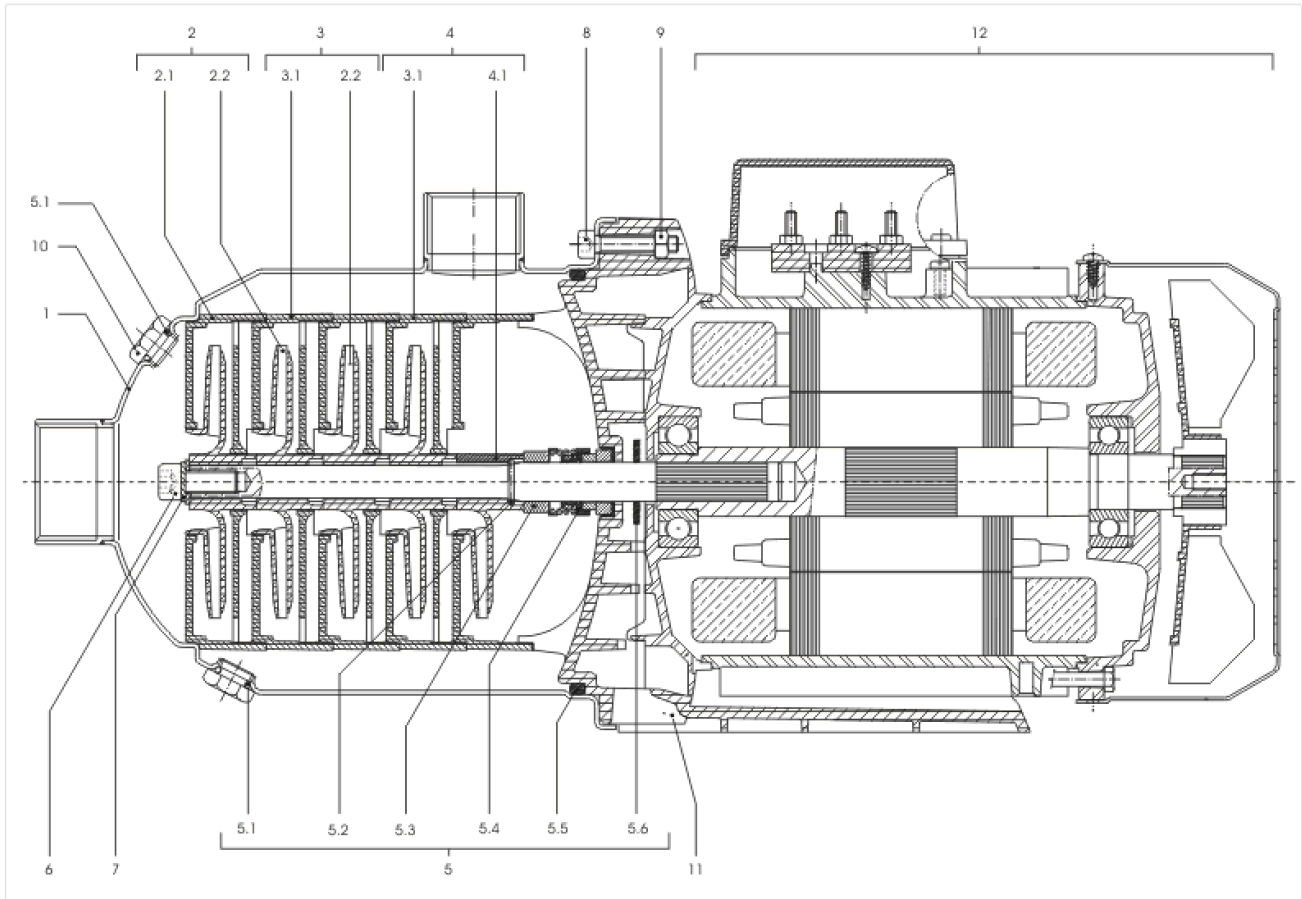

MP604-EM TO VERSION: /A

Item	Article no.	Description	Quantity
1	4202812	PUMP HOUSING MHI404/405 1.4301 VP.	1
2	4037165	MULTIPRESS FIRST STAGE KIT	1
Note: STAGE/ STUFE/ ETAGE: 1			
2.1		> CORPS-ETG-SS-C/R-MUTICELL	1
2.2		> IMPELLER-4M3-SP	1
3	4037166	MULTIPRESS OTHERS STAGES KIT	1
Note: STAGE/ STUFE/ ETAGE: 2/3/4			
2.2		> IMPELLER-4M3-SP	1
3.1		> STAGE CASING WITH RETURN GUIDE VANE-SP	1
4	4037162	MULTIPRESS SILENT MASTER LAST STAGE KIT	1
Note: STAGE/ STUFE/ ETAGE: 5			
3.1		> STAGE CASING WITH RETURN GUIDE VANE-SP	1
4.1		> IMPELLER SHIM SPACER	1
5	4037161	MECHANICAL SEAL KIT	1
5.1	4017965	> O-RING D9,9X2,62 NITRILE 70SH	1
5.2	2090148	> CIRCLIP D14 MVI/MHI 316L (2 PIECES) VP.	1
		>> STOP-RUSH-1/2-D14-VMI/HMI-316	2
5.5	4233945	> O-RING ID.140 VP.	1
5.6		> THROWER 65/70SH-NITRILE	1
5.7		> THROWER-RUBBER-SH65/70	1
5.4		> MECHANICAL-SEAL-MG1/14-G6-BQ1EGG-BURGMAN	1
5.3		> DEFLECTOR D14xD22EP9 NORYL	1
6	4056417	NUT M8 INOX 1.4404	1
8	4031762	SCREW M6X30 ISO4762 8.8 ZN	1
Note: PARTS/ STÜCK/ PIÈCES: 8			
9	4031766	NUT M6 MP3/6	1
Note: PARTS/ STÜCK/ PIÈCES: 8			
10	4191450	PRIMING/DRAIN PLUG G1/4"-MHI-1.4301 VP.	1
11	4045110	LANTERN BRACKET	1
12		SPARE PARTS MOTOR MP604-EM (MG71)	1