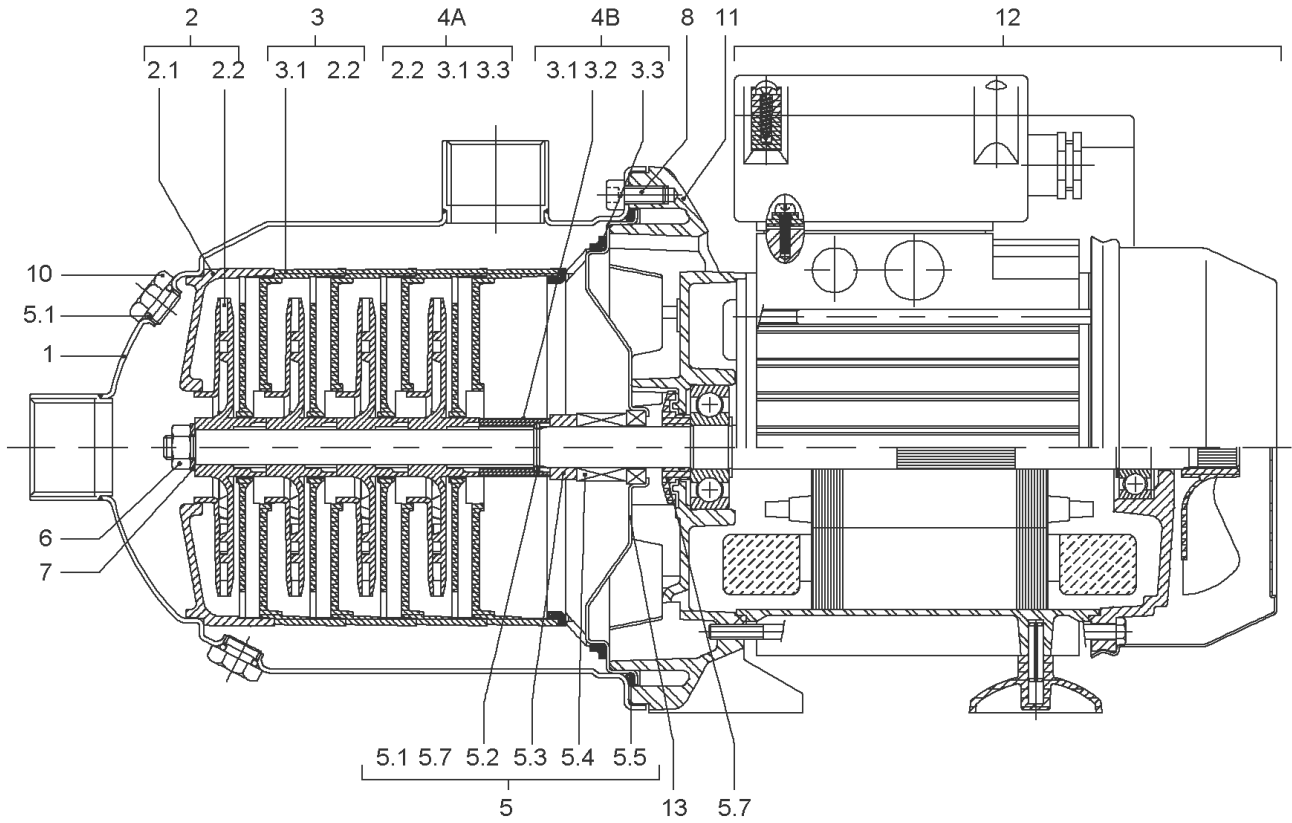

MP303-EM FROM VERSION: /C

Item	Article no.	Description	Quantity
1	4202808	PUMP HOUSING MHI202/203 1.4301 VP.	1
2	4037163	MULTIPRESS FIRST STAGE KIT	1
Note: STAGE/ STUFE/ ETAGE: 1			
2.1		> CORPS-ETG-SS-C/R-MUTICELL	1
2.2		> IMPELLER-2M3-SP-HY-LOW-FLOW	1
3	4037164	MULTIPRESS OTHERS STAGES KIT	1
Note: STAGE/ STUFE/ ETAGE: 2			
2.2		> IMPELLER-2M3-SP-HY-LOW-FLOW	1
3.1		> STAGE CASING WITH RETURN GUIDE VANE-SP	1
4A	4150240	MP303 MP305 LAST STAGE KIT	1
Note: STAGE/ STUFE/ ETAGE: 3			
3.1		> STAGE CASING WITH RETURN GUIDE VANE-SP	1
2.2		> IMPELLER-2M3-SP-HY-LOW-FLOW	1
3.3		> DIFFUSOR STAGE HY/MP	1
5	4037161	MECHANICAL SEAL KIT	1
5.1	4017965	> O-RING D9,9X2,62 NITRILE 70SH	1
5.2	2090148	> CIRCLIP D14 MVI/MHI 316L (2 PIECES) VP.	1
		>> STOP-RUSH-1/2-D14-VMI/HMI-316	2
5.5	4233945	> O-RING ID.140 VP.	1
5.6		> THROWER 65/70SH-NITRILE	1
5.7		> THROWER-RUBBER-SH65/70	1
5.4		> MECHANICAL-SEAL-MG1/14-G6-BQ1EGG-BURGMAN	1
5.3		> DEFLECTOR D14xD22EP9 NORYL	1
6	4056417	NUT M8 INOX 1.4404	1
8	4007350	SCREW M6X14 ISO4762 8.8 ZN	1
Note: PARTS/ STÜCK/ PIÈCES: 8			
10	4191450	PRIMING/DRAIN PLUG G1/4"-MHI-1.4301 VP.	1
11	2112732	LANTERN MG63 P171 M108 VP.	1
12		SPARE PARTS MOTOR MP303-EM/C (MG63)	1
13	4004679	Stationnary Ring Holder 1.4301	1