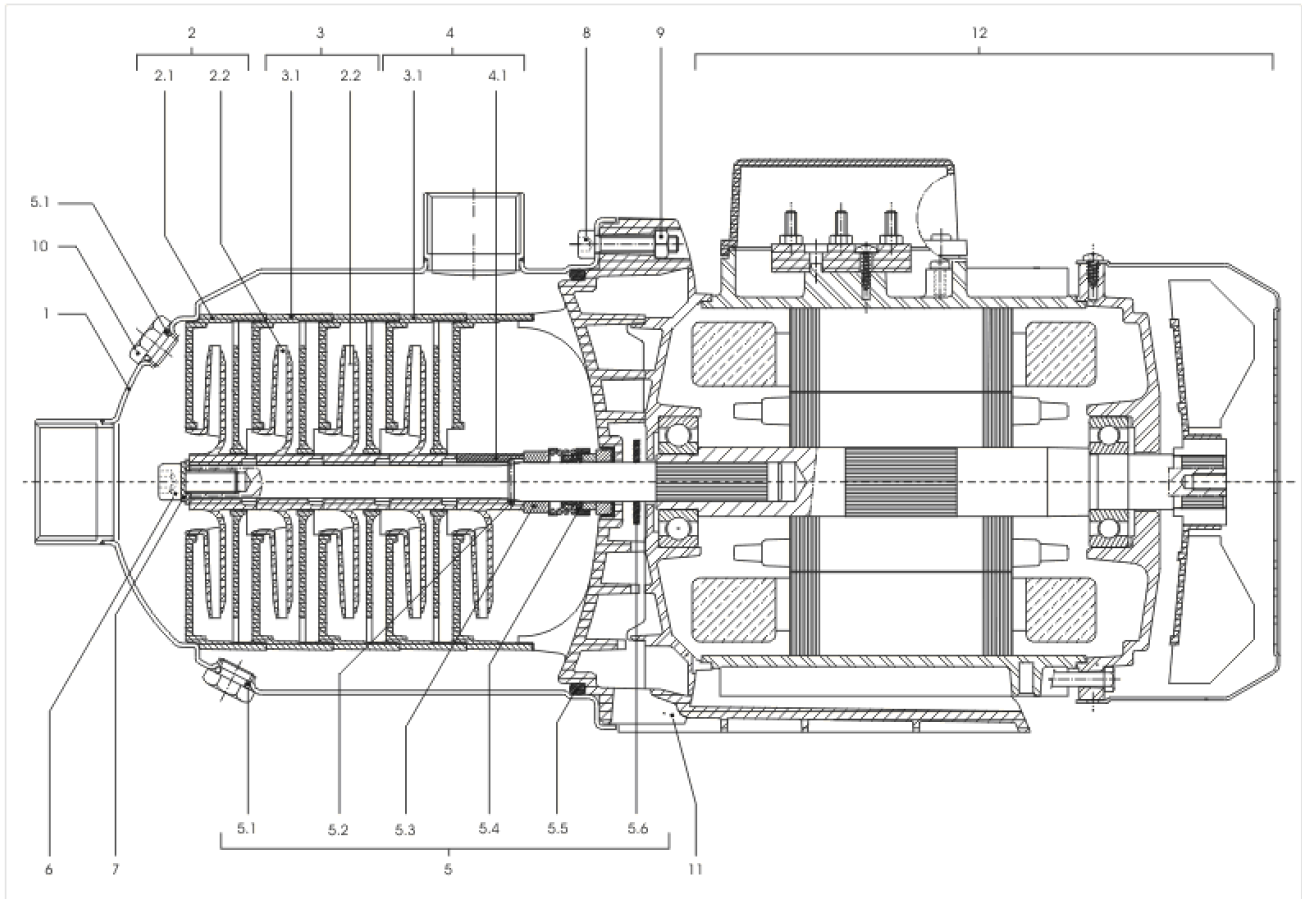

HMP303 EM (2510593)

Item	Article no.	Description	Quantity
1		MP303-EM	1
		> MP303-EM TO VERSION: /B	1
		> MP303-EM FROM VERSION: /C	1
1	4233112	MP303-EM VP.	1
2	2027578	DIAPHRAGM VESSEL 50L PN10 HWW VP.	1
	2124000	DIAPHRAGM 50L HW ACS VP.	1
Note: for pressure vessel/für Membranbehälter/pour reservoir: 2527268			
	2132491	DIAPHRAGM 50L-HWW VP.	1
Note: for pressure vessel/für Membranbehälter/pour reservoir: 2537381			
3	2106338	PRESSURE SWITCH PM5XH05 ACS 1.8/3.0+CA.V	1
4	2027581	PRESSURE GAUGE 0-6BAR D50 G1/4"HIND INL	1
5	2027583	FLEX.HOSE R1"M(W90°)-1"F550PN10 ACS.VP.	1
6	2068034	DISTRIBUTOR BRASS R1" TYPE RCLL 91 MM	1
7	2027585	ANGLE FITTING BRASS R1" TYPE RCM/F	1
8	2042873	FLAT GASKET 21x30x2 C4400 VP.	1
9	2027591	CONNECTION CABLE HMP/ HMHI/-1~230 CPL.	1
10	2042988	THREADED EXTENSION PIECE G1/4" BRASS	1