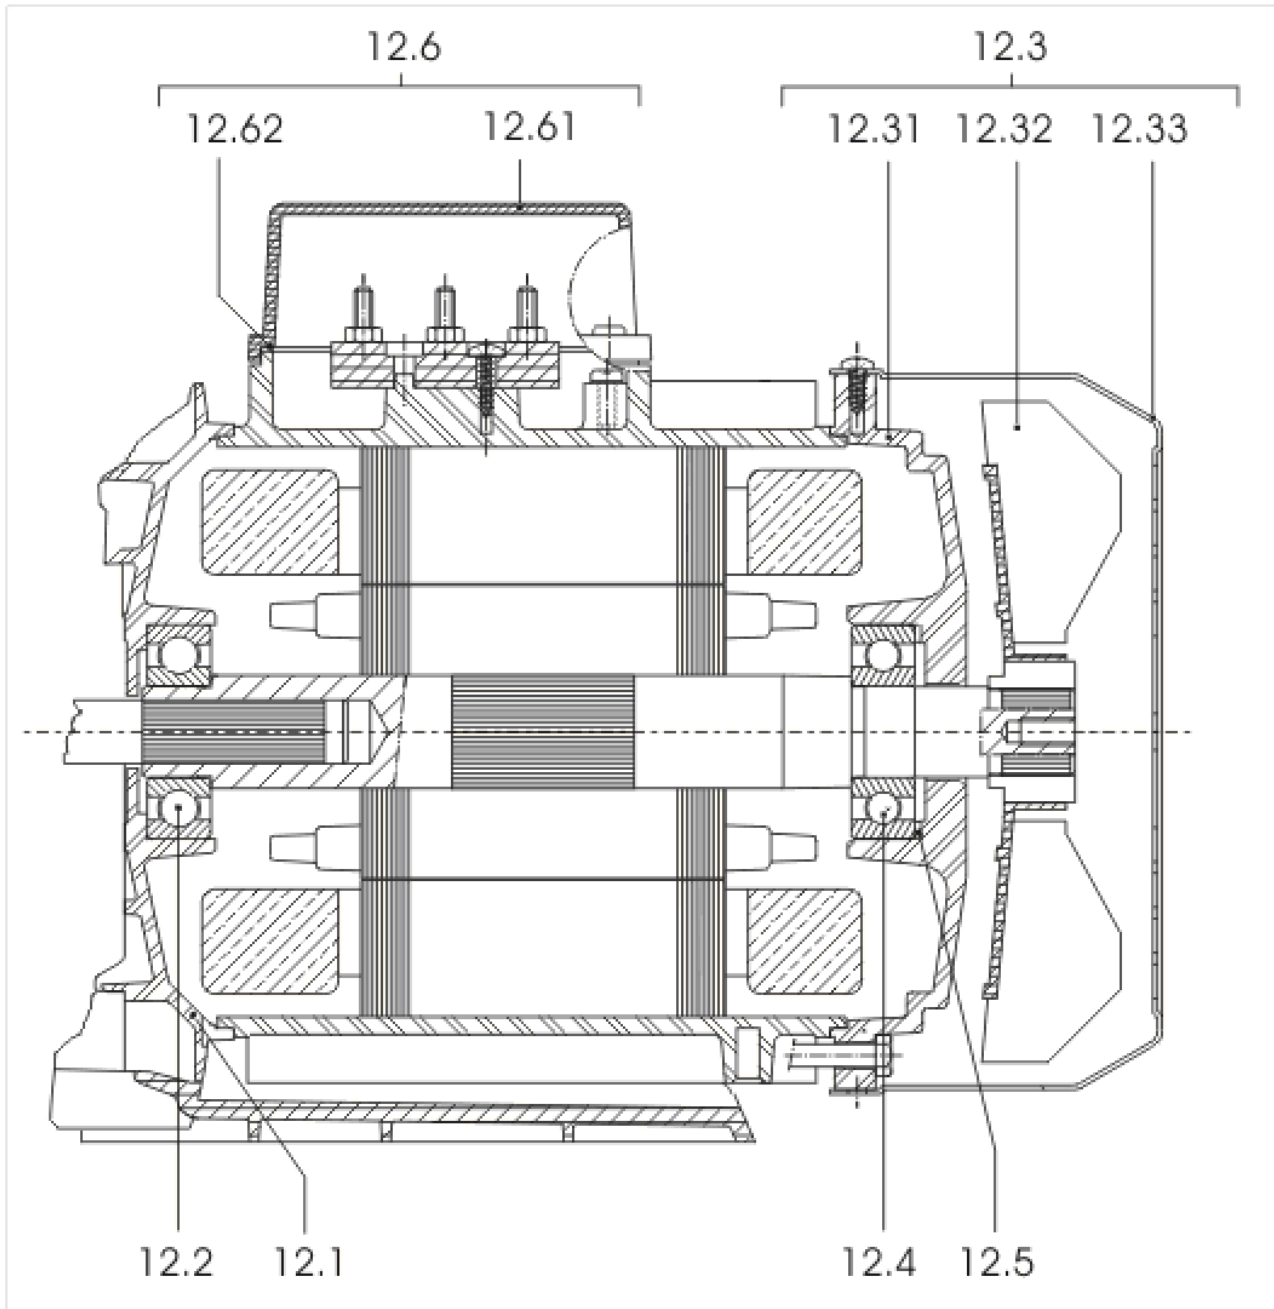

SPARE PARTS MOTOR MP605-EM (MG80)

Item	Article no.	Description	Quantity
12.1	4028057	MOTOR BEARING	1
12.2	121084499	BALL BEARING 6204/2Z-C3 (HT) VP.	1
12.3	2048802	FAN D.143 MG.80 MP KIT	1
12.31		> REAR-BEARING-MOT80-D125-LOCKING	1
12.32	4007267	> MOTOR-FAN-80-MHI Ø143	1
12.33		> FAN-COVER-MOTOR80-D125-LOCKING	1
12.31		> REAR-BEARING-MOT80-D125-GROOVE	1
12.4	121084499	BALL BEARING 6204/2Z-C3 (HT) VP.	1
12.5	63852	SPRING-WASHER-A46B35-A	1
12.61	4225307	TERMINAL-BOX-COVER-MOT-MONO-80/90 KIT	1
12.62	4007671	FLAT-GASKET-BAB-MOT80/90	1
	4007666	CAPACITOR-20MF-450V-RPC2	1
Note: FOR/ FÜR/ POUR: MP605-EM			
	2132534	CAPACITOR 30MF 470V CA.LG.210 V1EC2 VP.	1
Note: FOR/ FÜR/ POUR: MP605-EM/B