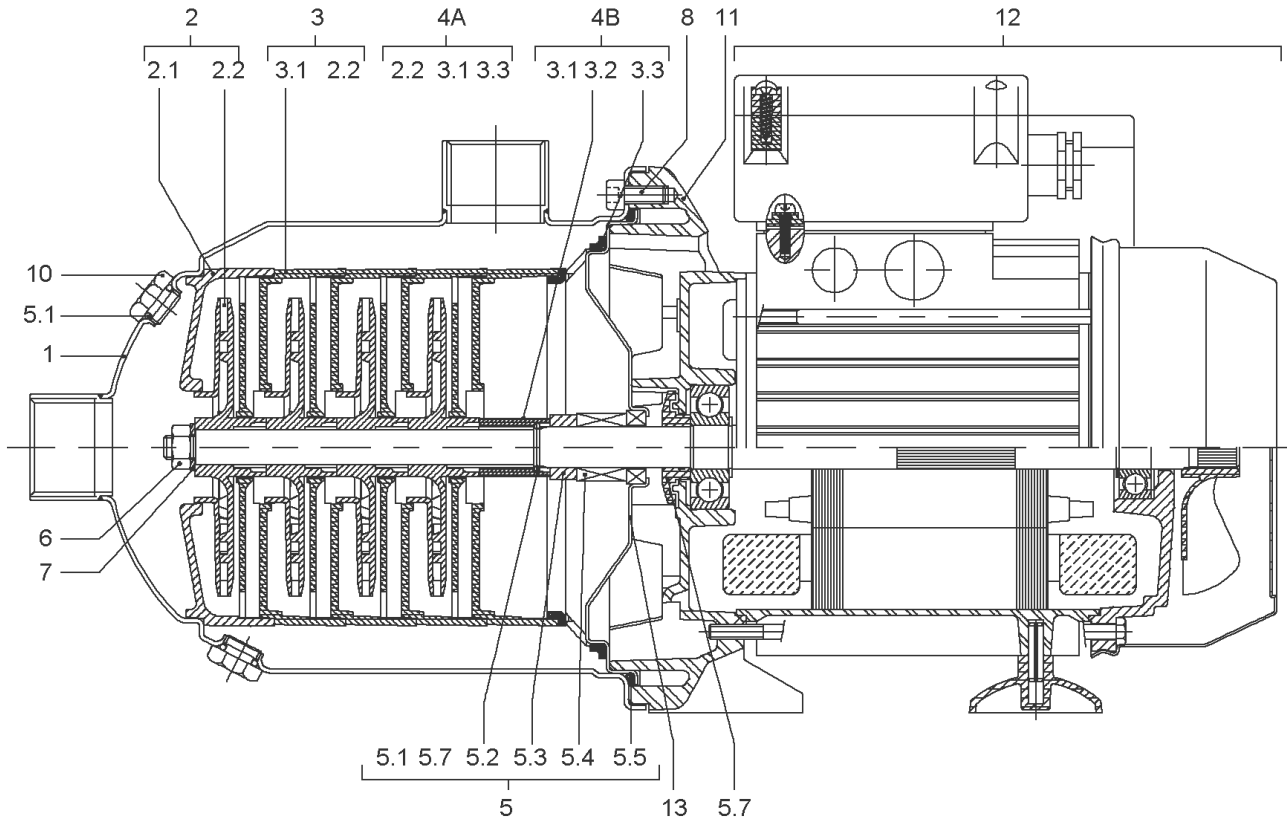

MP303-EM FROM VERSION: /C

Item	Article no.	Description	Quantity
1	4202808	PUMP HOUSING MHI202/203 1.4301 VP.	1
2	4037163	MULTIPRESS FIRST STAGE KIT	1
Note: STAGE/ STUFE/ ETAGE: 1			
2.1		> CORPS-ETG-SS-C/R-MUTICELL	1
2.2		> IMPELLER-2M3-SP-HY-LOW-FLOW	1
3	4037164	MULTIPRESS OTHERS STAGES KIT	1
Note: STAGE/ STUFE/ ETAGE: 2			
2.2		> IMPELLER-2M3-SP-HY-LOW-FLOW	1
3.1		> STAGE CASING WITH RETURN GUIDE VANE-SP	1
4A	4150240	MP303 MP305 LAST STAGE KIT	1
Note: STAGE/ STUFE/ ETAGE: 3			
3.1		> STAGE CASING WITH RETURN GUIDE VANE-SP	1
2.2		> IMPELLER-2M3-SP-HY-LOW-FLOW	1
3.3		> DIFFUSOR STAGE HY/MP	1
5	4037161	MECHANICAL SEAL KIT	1
5.1	4017965	> O-RING D9,9X2,62 NITRILE 70SH	1
5.2	2090148	> CIRCLIP D14 MVI/MHI 316L (2 PIECES) VP.	1
		>> STOP-RUSH-1/2-D14-VMI/HMI-316	2
5.5	4233945	> O-RING ID.140 VP.	1
5.6		> THROWER 65/70SH-NITRILE	1
5.7		> THROWER-RUBBER-SH65/70	1
5.4		> MECHANICAL-SEAL-MG1/14-G6-BQ1EGG-BURGMAN	1
5.3		> DEFLECTOR D14xD22EP9 NORYL	1
6	4056417	NUT M8 INOX 1.4404	1
8	4007350	SCREW M6X14 ISO4762 8.8 ZN	1
Note: PARTS/ STÜCK/ PIÈCES: 8			
10	4191450	PRIMING/DRAIN PLUG G1/4"-MHI-1.4301 VP.	1
11	2112732	LANTERN MG63 P171 M108 VP.	1
12		SPARE PARTS MOTOR MP303-EM/C (MG63)	1
13	4004679	Stationnary Ring Holder 1.4301	1