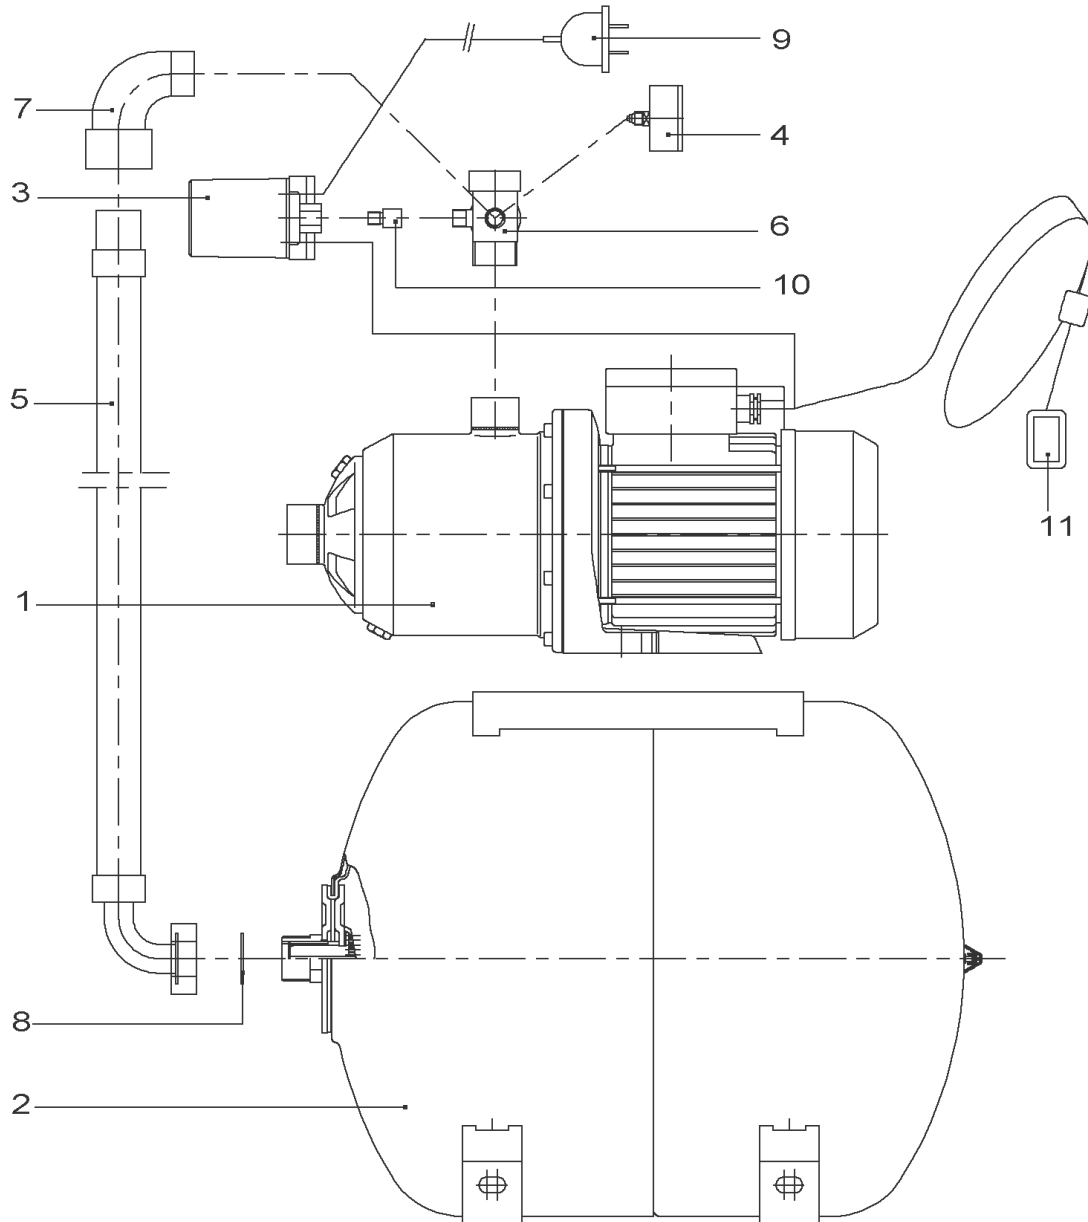

HMP305 EM -TR (2511509)

Item	Article no.	Description	Quantity
1		MP305-EM	1
		> MP305-EM TO VERSION: /B	1
		> MP305-EM FROM VERSION: /C	1
1	4233103	MP305-EM VP.	1
2	2027578	DIAPHRAGM VESSEL 50L PN10 HWW VP.	1
	2124000	DIAPHRAGM 50L HW ACS VP.	1
Note: for pressure vessel/für Membranbehälter/pour reservoir: 2527268			
	2132491	DIAPHRAGM 50L-HWW VP.	1
Note: for pressure vessel/für Membranbehälter/pour reservoir: 2537381			
3	2106340	PRESSURE SWITCH PM5XH05 ACS 3.2/4.5+CA.V	1
4	2027581	PRESSURE GAUGE 0-6BAR D50 G1/4"HIND INL	1
5	2027583	FLEX.HOSE R1"M(W90°)-1"F550PN10 ACS.VP.	1
6	2068034	DISTRIBUTOR BRASS R1" TYPE RCLL 91 MM	1
7	2027585	ANGLE FITTING BRASS R1" TYPE RCM/F	1
8	2042873	FLAT GASKET 21x30x2 C4400 VP.	1
9	2027591	CONNECTION CABLE HMP/ HMHI/-1~230 CPL.	1
10	2042988	THREADED EXTENSION PIECE G1/4" BRASS	1