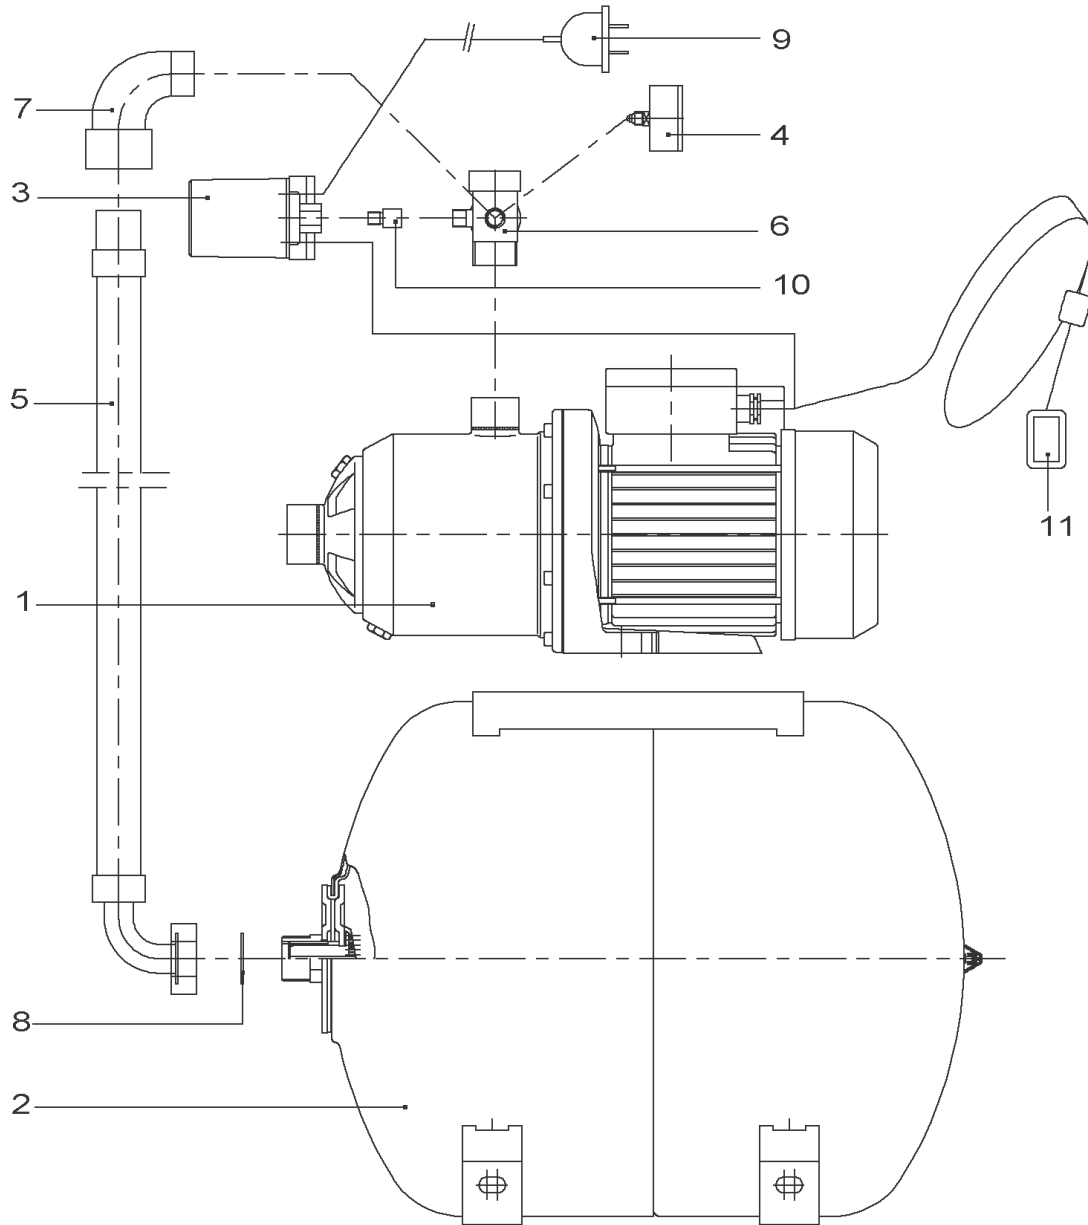

HMP303 EM -TR (2511507)

Item	Article no.	Description	Quantity
1		MP303-EM	1
		> MP303-EM TO VERSION: /B	1
		> MP303-EM FROM VERSION: /C	1
1	4233112	MP303-EM VP.	1
2	2027578	DIAPHRAGM VESSEL 50L PN10 HWW VP.	1
	2124000	DIAPHRAGM 50L HW ACS VP.	1
Note: for pressure vessel/für Membranbehälter/pour reservoir: 2527268			
	2132491	DIAPHRAGM 50L-HWW VP.	1
Note: for pressure vessel/für Membranbehälter/pour reservoir: 2537381			
3	2106338	PRESSURE SWITCH PM5XH05 ACS 1.8/3.0+CA.V	1
4	2027581	PRESSURE GAUGE 0-6BAR D50 G1/4"HIND INL	1
5	2027583	FLEX.HOSE R1"M(W90°)-1"F550PN10 ACS.VP.	1
6	2068034	DISTRIBUTOR BRASS R1" TYPE RCLL 91 MM	1
7	2027585	ANGLE FITTING BRASS R1" TYPE RCM/F	1
8	2042873	FLAT GASKET 21x30x2 C4400 VP.	1
9	2027591	CONNECTION CABLE HMP/ HMHI/-1~230 CPL.	1
10	2042988	THREADED EXTENSION PIECE G1/4" BRASS	1