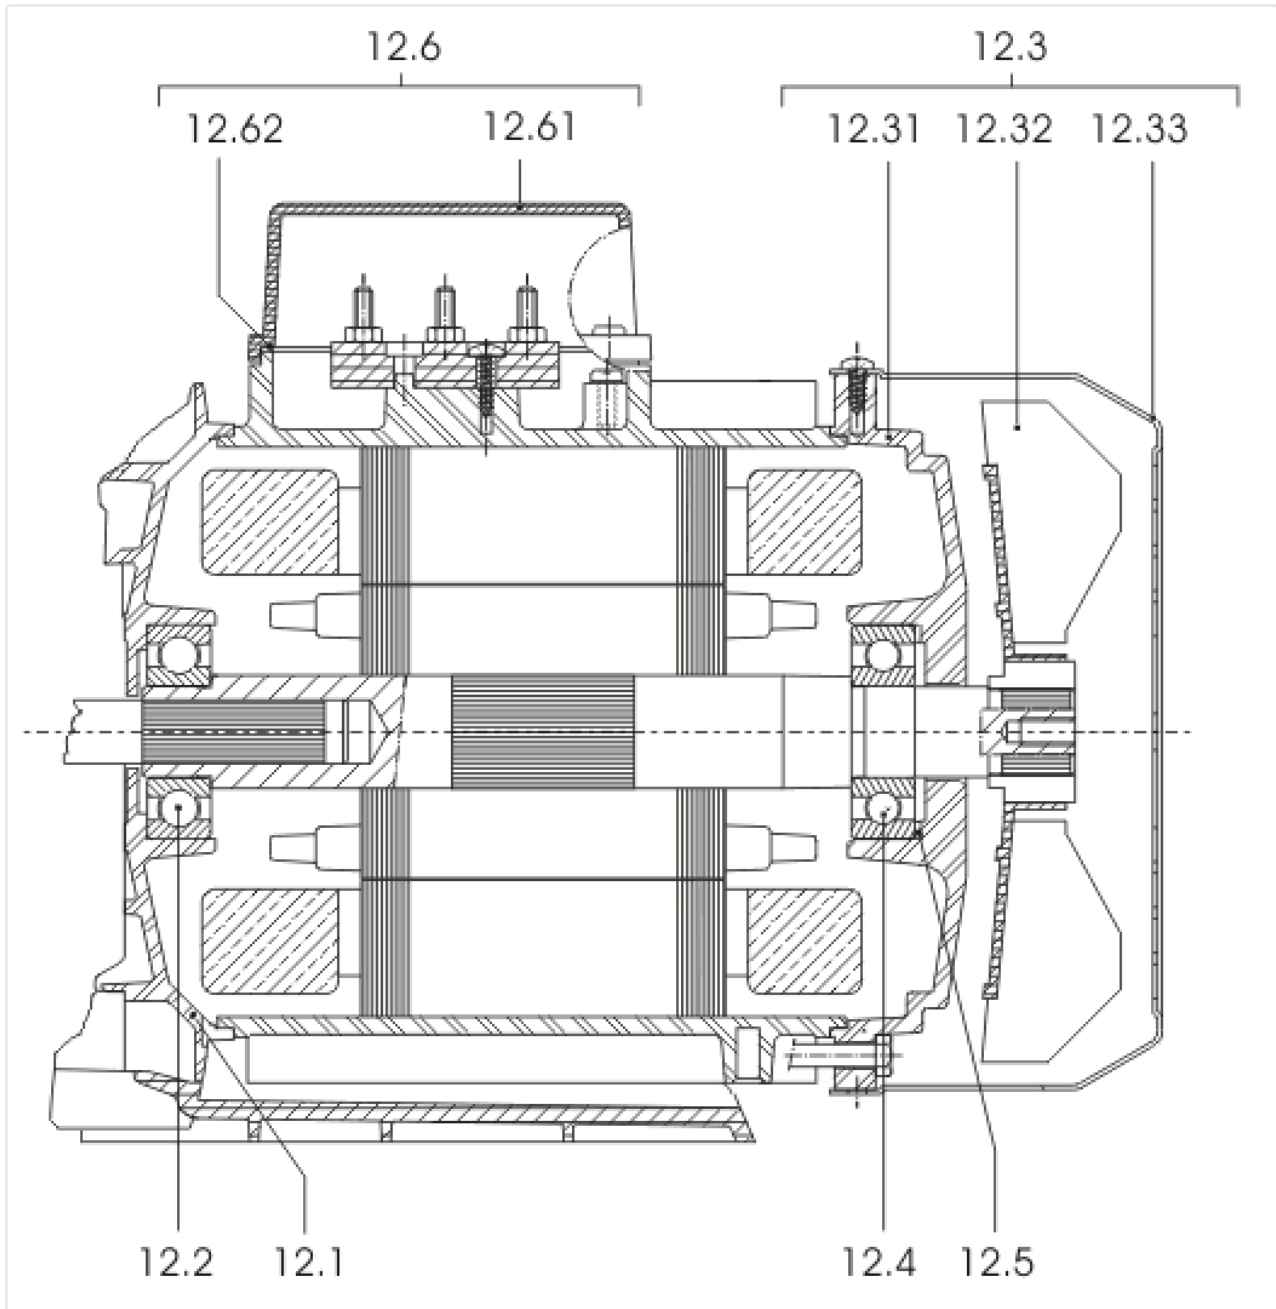

SPARE PARTS MOTOR MP303-EM (MG71)

Item	Article no.	Description	Quantity
12.1	4028055	END SHILD AS MP3/MP603+604 +PK.	1
7.6	4185162	BALL-BEARING-6302-C3-DDU-E-EA6 VP.	1
12.3	2048820	FAN D.100 MG.71 MP KIT	1
12.32	4233938	> Motor fan T63-71 D100 VP.	1
12.33		> FAN-COVER-MOTOR71-D110-LOCKING	1
12.31		> REAR-BEARING-MOT71-D110-GROOVE	1
12.4	122097891	BALL BEARING 6202/2Z-C3 (HT) VP.	1
12.5	4215742	Crinkled washer 6202/6300-C3 VP.	1
12.61	4007672	TERMINAL-BOX-COVER-MOT-MONO-71	1
12.62	4209688	Flat-Gasket-BAB-MOT71 VP.	1
	2132532	CAPACITOR 12MF 470V CA.LG.210 V1EC1 VP.	1
	4207951	CIRCLIP D15X1 VP.	1