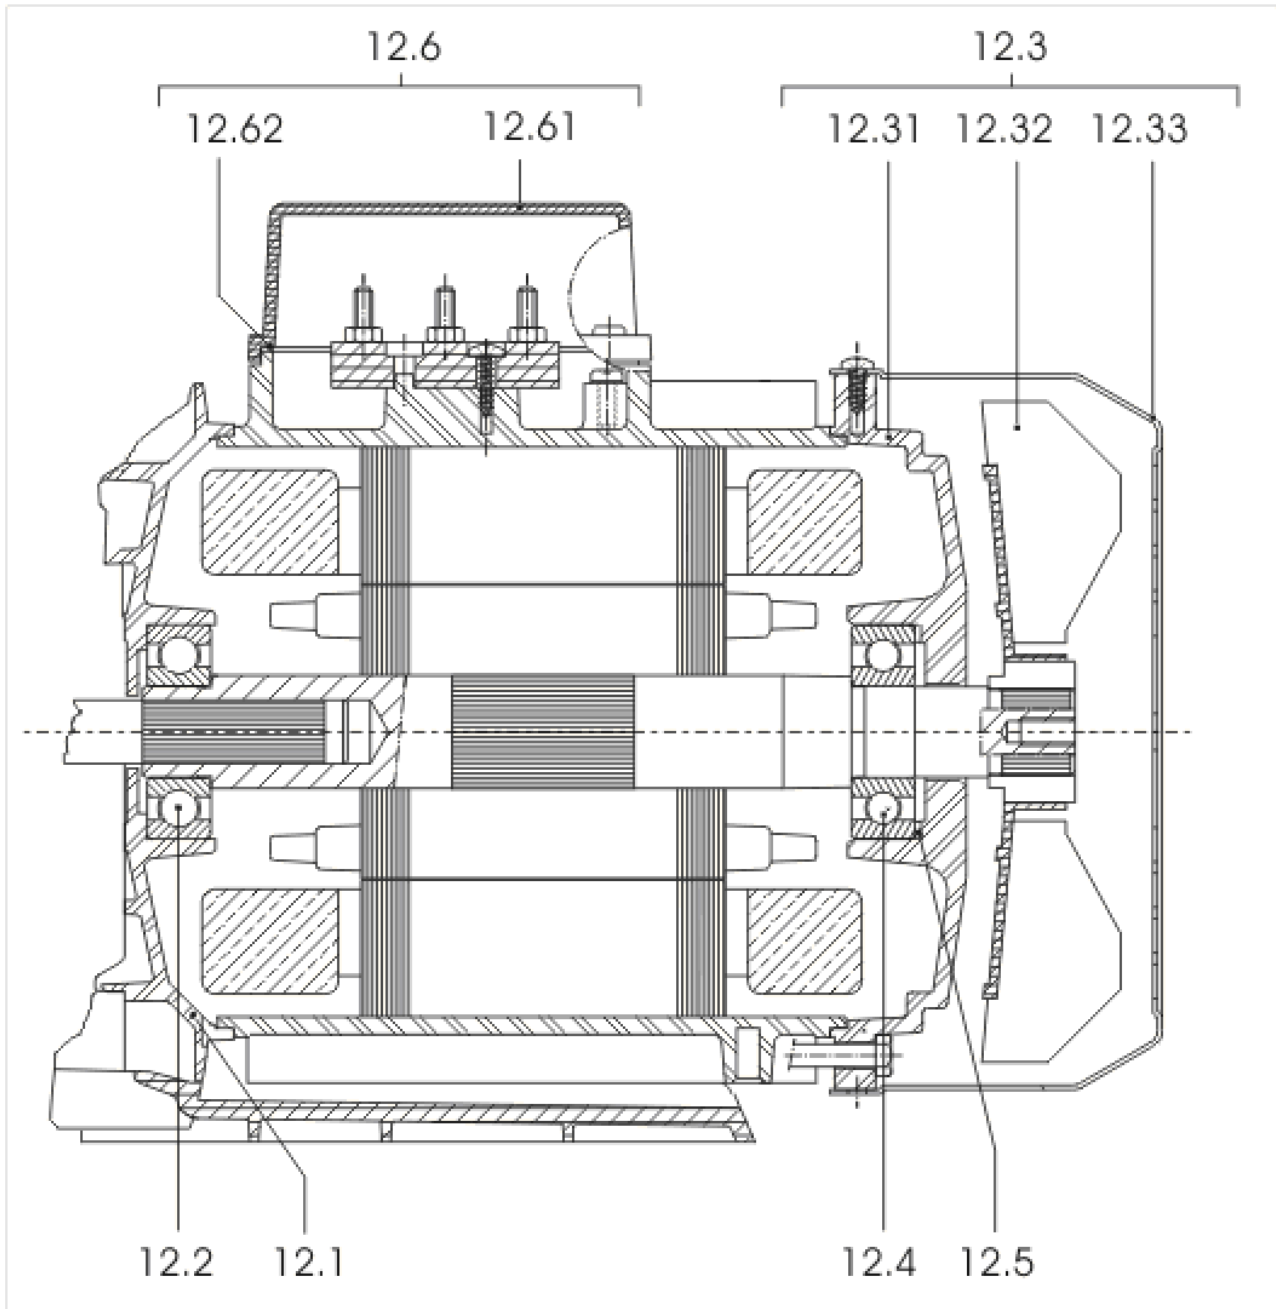

SPARE PARTS MOTOR MP605-DM (MG80)

Item	Article no.	Description	Quantity
12.1	4028057	MOTOR BEARING	1
12.2	121084499	BALL BEARING 6204/2Z-C3 (HT) VP.	1
12.3	2048802	FAN D.143 MG.80 MP KIT	1
12.31		> REAR-BEARING-MOT80-D125-LOCKING	1
12.32	4007267	> MOTOR-FAN-80-MHI Ø143	1
12.33		> FAN-COVER-MOTOR80-D125-LOCKING	1
12.31		> REAR-BEARING-MOT80-D125-GROOVE	1
12.4	121084499	BALL BEARING 6204/2Z-C3 (HT) VP.	1
12.5	63852	SPRING-WASHER-A46B35-A	1
12.6	4090077	TERMINAL BOX KIT MC-DM (80)	1
12.61	4007676	> TERMINAL-BOX-COVER-MOT-TRI-80/90	1
12.62	4007671	> FLAT-GASKET-BAB-MOT80/90	1
	4057378	> TERMINAL BLOCK 50/32 6P	1
		> M3,5L14 THREAD FORMING SCREW	1