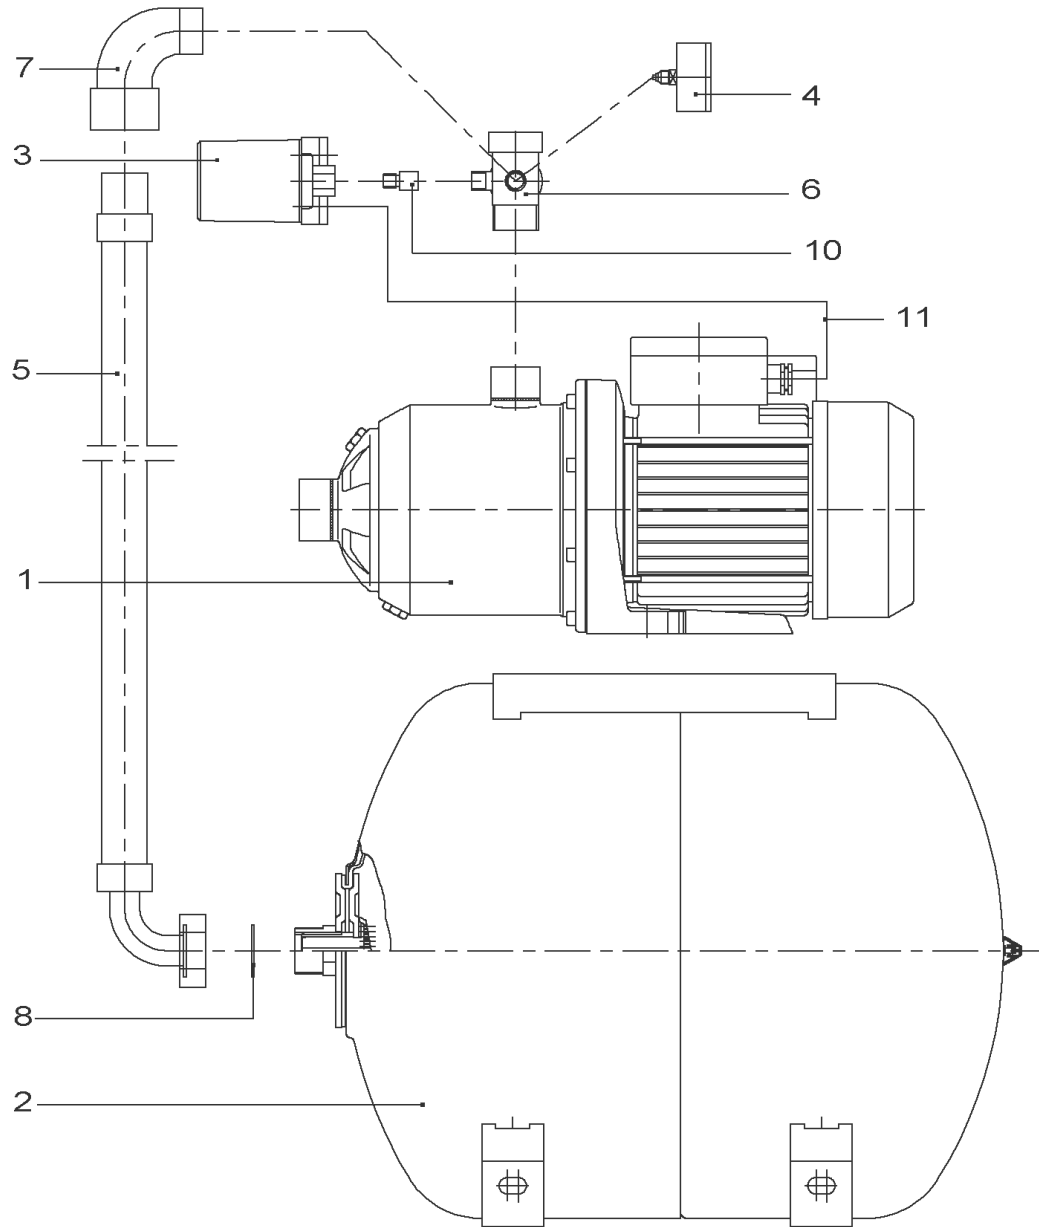

HMP304 DM (2511913)

Item	Article no.	Description	Quantity
1		MP304-DM	1
		> MP304-DM TO VERSION: /C	1
		> MP304-DM FROM VERSION: /D	1
2	2027578	DIAPHRAGM VESSEL 50L PN10 HWW VP.	1
	2124000	DIAPHRAGM 50L HW ACS VP.	1
Note: for pressure vessel/für Membranbehälter/pour reservoir: 2527268			
	2132491	DIAPHRAGM 50L-HWW VP.	1
Note: for pressure vessel/für Membranbehälter/pour reservoir: 2537381			
3	2027579	PRESSURE SWITCH PT5 1-5BAR R1/4"-I-GEW.	1
4	2027581	PRESSURE GAUGE 0-6BAR D50 G1/4"HIND INL	1
5	2027583	FLEX.HOSE R1"M(W90°)-1"F550PN10 ACS.VP.	1
6	2068034	DISTRIBUTOR BRASS R1" TYPE RCLL 91 MM	1
7	2027585	ANGLE FITTING BRASS R1" TYPE RCM/F	1
8	2042873	FLAT GASKET 21x30x2 C4400 VP.	1
10	2042988	THREADED EXTENSION PIECE G1/4" BRASS	1
11	2042874	CONNECTION CABLE HMC/HMP/HMH MOTOR 3~400	1