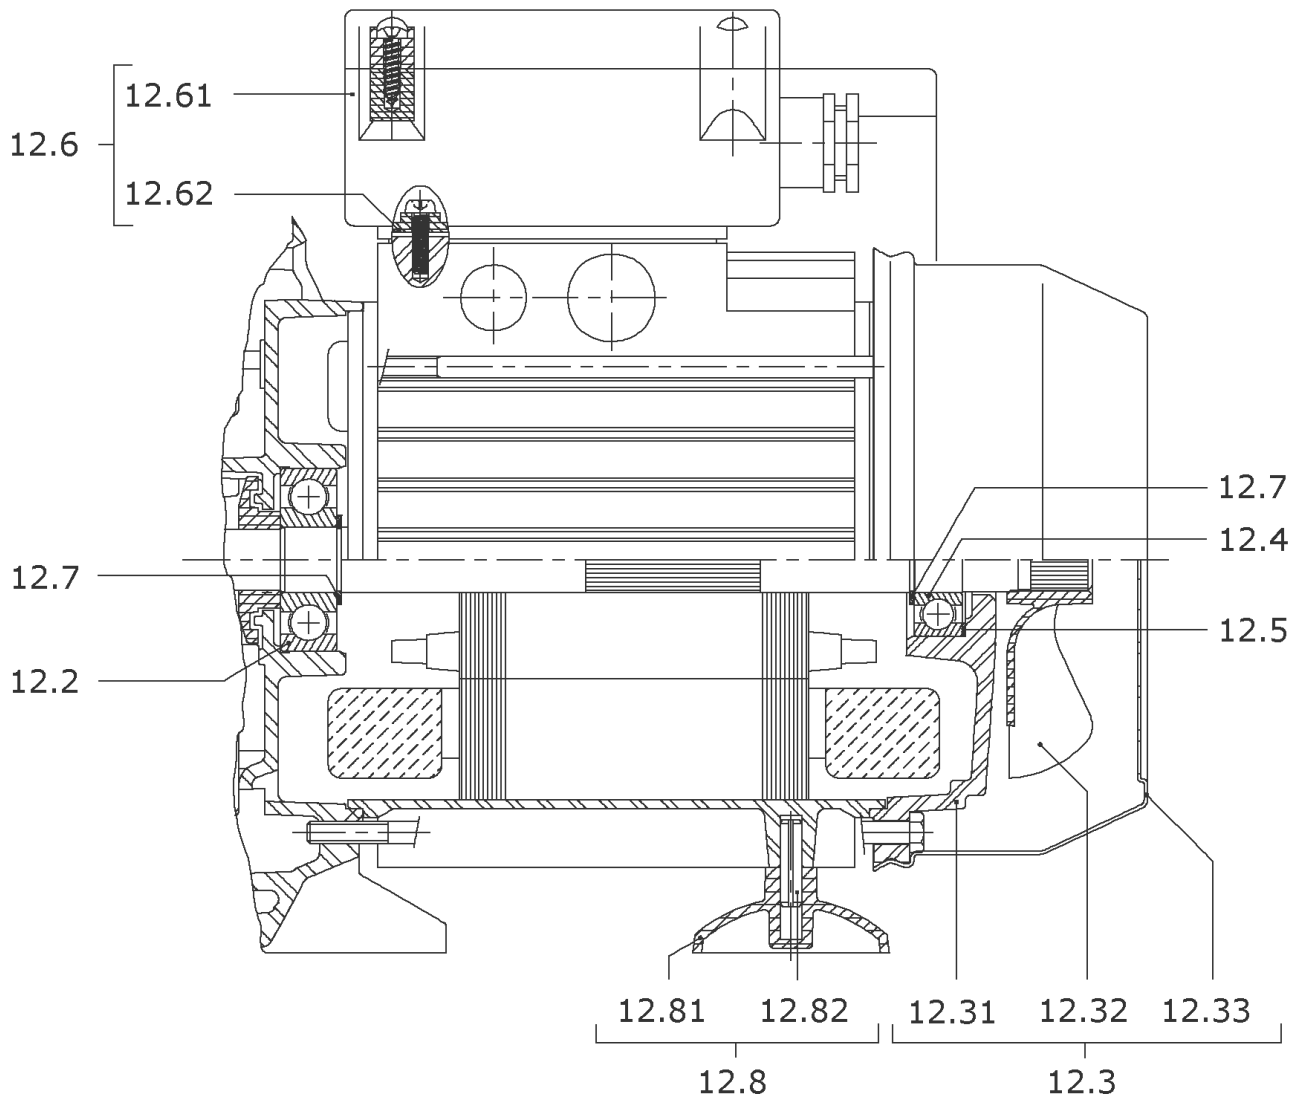

SPARE PARTS MOTOR MP605-EM/C(MG80)

Item	Article no.	Description	Quantity
12.2	4007227	BALL-BEARING-6304-C3-JOINTS-FROTTANTS	1
12.3	2048802	FAN D.143 MG.80 MP KIT	1
12.31		> REAR-BEARING-MOT80-D125-LOCKING	1
12.32	4007267	> MOTOR-FAN-80-MHI Ø143	1
12.33		> FAN-COVER-MOTOR80-D125-LOCKING	1
12.31		> REAR-BEARING-MOT80-D125-GROOVE	1
12.4	121084499	BALL BEARING 6204/2Z-C3 (HT) VP.	1
12.5	63852	SPRING-WASHER-A46B35-A	1
12.6	4144822	TERMINAL BOX KIT MC-EM (80/90N)	1
12.61	4225307	> TERMINAL-BOX-COVER-MOT-MONO-80/90 KIT	1
12.62	4084618	> FLAT-GASKET-BAB-MOT80/90	1
	2132534	> CAPACITOR 30MF 470V CA.LG.210 V1EC2 VP.	1
	4057377	> TERMINAL BLOCK	1
		> SCREW F.KKD.(MHI2/4/8)	1
		> NUT-HM4-BRASS	1
		> M3,5L14 THREAD FORMING SCREW	1
12.8	2106112	MOTOR FOOT MG.80 KIT	1
12.81		> MOTOR-FOOT-SIZE-80	1
12.82		> SPRING-PIN-A5L20E	1