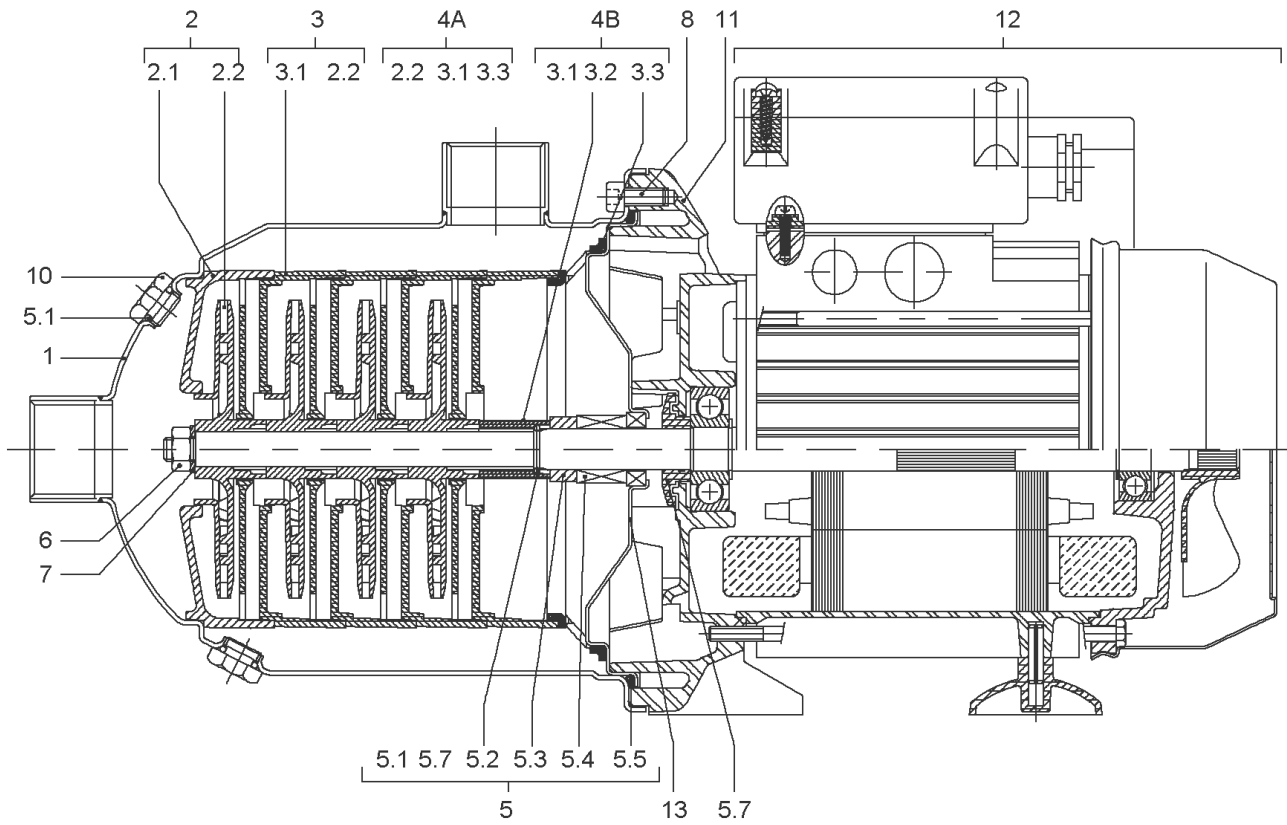

MP304-EM FROM VERSION: /C

Item	Article no.	Description	Quantity
1	4202809	PUMP HOUSING MHI204/205 1.4301 VP.	1
2	4037163	MULTIPRESS FIRST STAGE KIT	1
Note: STAGE/ STUFE/ ETAGE: 1			
2.1		> CORPS-ETG-SS-C/R-MUTICELL	1
2.2		> IMPELLER-2M3-SP-HY-LOW-FLOW	1
3	4037164	MULTIPRESS OTHERS STAGES KIT	1
Note: STAGE/ STUFE/ ETAGE: 2/3/4			
2.2		> IMPELLER-2M3-SP-HY-LOW-FLOW	1
3.1		> STAGE CASING WITH RETURN GUIDE VANE-SP	1
4B	4150239	MP302 MP304 LAST STAGE KIT	1
Note: STAGE/ STUFE/ ETAGE: 5			
3.1		> STAGE CASING WITH RETURN GUIDE VANE-SP	1
3.2		> IMPELLER SHIM SPACER	1
3.3		> DIFFUSOR STAGE HY/MP	1
5	4037161	MECHANICAL SEAL KIT	1
5.1	4017965	> O-RING D9,9X2,62 NITRILE 70SH	1
5.2	2090148	> CIRCLIP D14 MVI/MHI 316L (2 PIECES) VP.	1
		>> STOP-RUSH-1/2-D14-VMI/HMI-316	2
5.5	4233945	> O-RING ID.140 VP.	1
5.6		> THROWER 65/70SH-NITRILE	1
5.7		> THROWER-RUBBER-SH65/70	1
5.4		> MECHANICAL-SEAL-MG1/14-G6-BQ1EGG-BURGMAN	1
5.3		> DEFLECTOR D14xD22EP9 NORYL	1
6	4056417	NUT M8 INOX 1.4404	1
8	4007350	SCREW M6X14 ISO4762 8.8 ZN	1
Note: PARTS/ STÜCK/ PIÈCES: 8			
10	4191450	PRIMING/DRAIN PLUG G1/4"-MHI-1.4301 VP.	1
11	2112732	LANTERN MG63 P171 M108 VP.	1
12		SPARE PARTS MOTOR MP304-EM/C (MG63)	1
13	4004679	Stationnary Ring Holder 1.4301	1