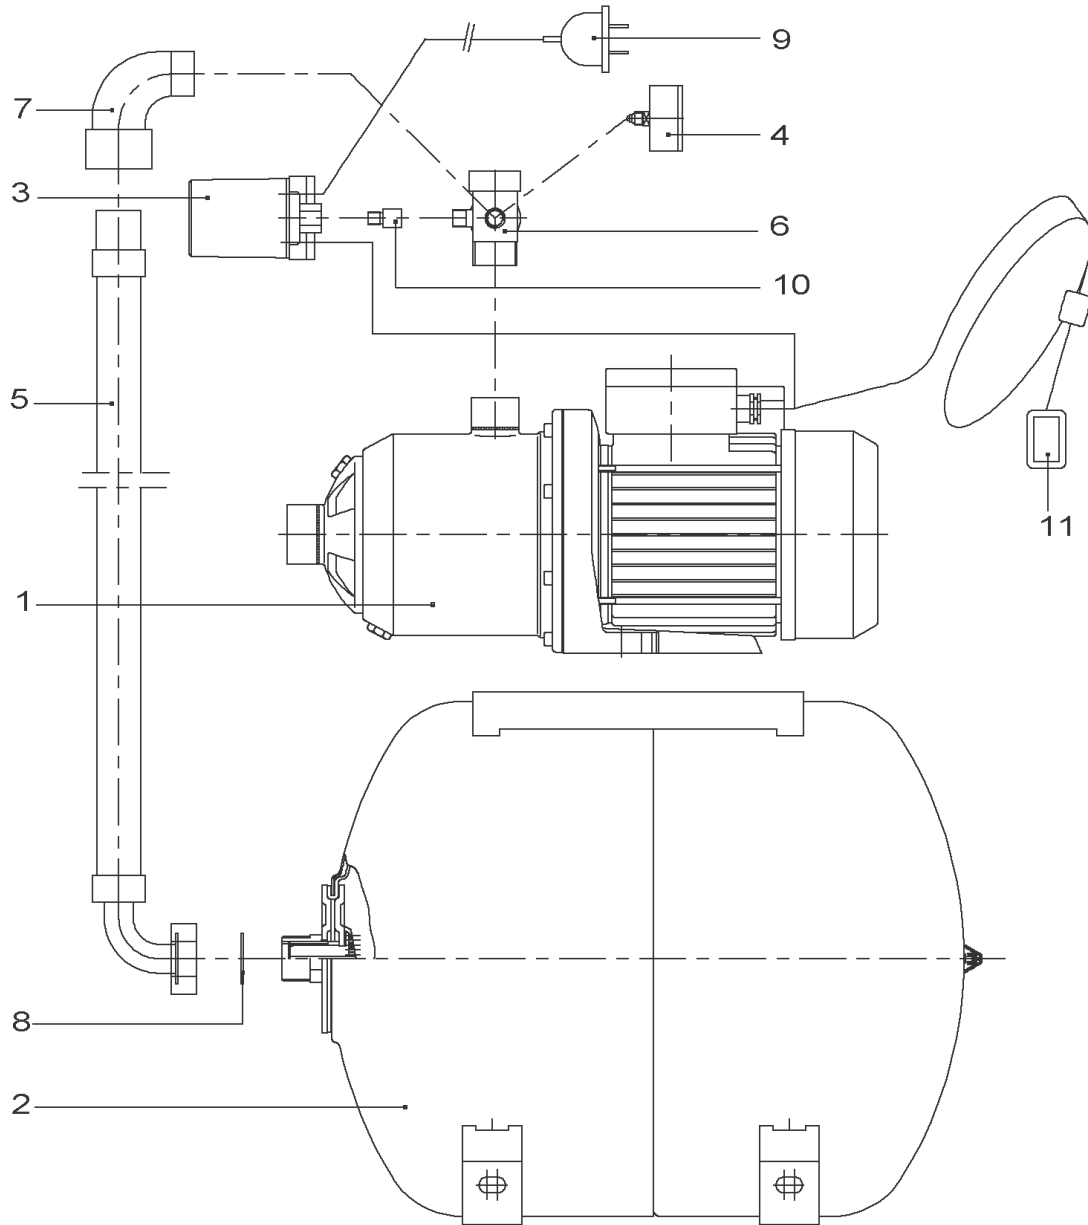

HMP604 EM -TR (2511511)

Item	Article no.	Description	Quantity
1		MP604-EM	1
		> MP604-EM TO VERSION: /A	1
		> MP604-EM FROM VERSION: /B	1
1	4233115	MP604-EM VP.	1
2	2027578	DIAPHRAGM VESSEL 50L PN10 HWW VP.	1
	2124000	DIAPHRAGM 50L HW ACS VP.	1
Note: for pressure vessel/für Membranbehälter/pour reservoir: 2527268			
	2132491	DIAPHRAGM 50L-HWW VP.	1
Note: for pressure vessel/für Membranbehälter/pour reservoir: 2537381			
3	2106339	PRESSURE SWITCH PM5XH05 ACS 2.2/3.5+CA.V	1
4	2027581	PRESSURE GAUGE 0-6BAR D50 G1/4"HIND INL	1
5	2027583	FLEX.HOSE R1"M(W90°)-1"F550PN10 ACS.VP.	1
6	2068034	DISTRIBUTOR BRASS R1" TYPE RCLL 91 MM	1
7	2027585	ANGLE FITTING BRASS R1" TYPE RCM/F	1
8	2042873	FLAT GASKET 21x30x2 C4400 VP.	1
9	2027591	CONNECTION CABLE HMP/ HMHI/-1~230 CPL.	1
10	2042988	THREADED EXTENSION PIECE G1/4" BRASS	1
11	2042896	CONNECTION SET HMP/C6 /HMHI4 TR	1