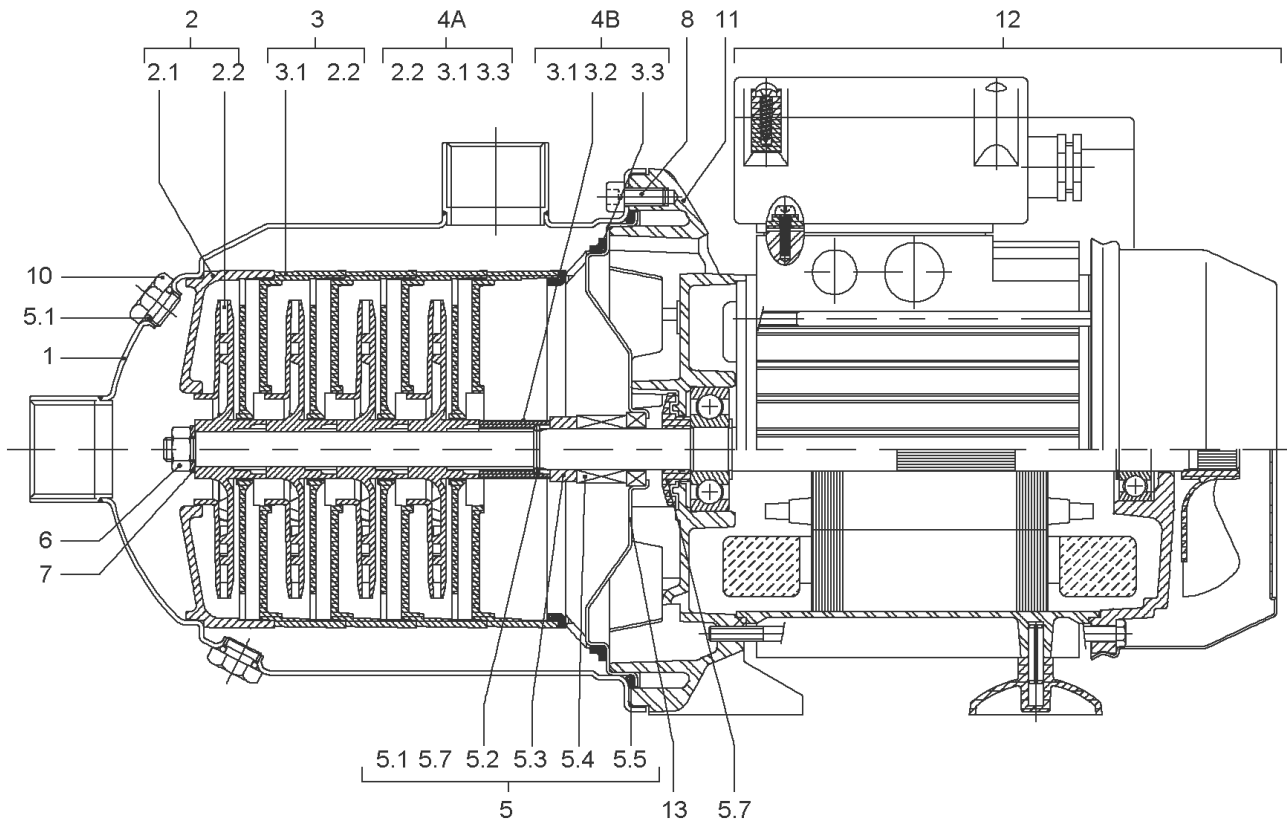

MP604-EM FROM VERSION: /B

Item	Article no.	Description	Quantity
1	4202812	PUMP HOUSING MHI404/405 1.4301 VP.	1
2	4037165	MULTIPRESS FIRST STAGE KIT	1
Note: STAGE/ STUFE/ ETAGE: 1			
2.1		> CORPS-ETG-SS-C/R-MUTICELL	1
2.2		> IMPELLER-4M3-SP	1
3	4037166	MULTIPRESS OTHERS STAGES KIT	1
Note: STAGE/ STUFE/ ETAGE: 2/3/4			
2.2		> IMPELLER-4M3-SP	1
3.1		> STAGE CASING WITH RETURN GUIDE VANE-SP	1
4B	4150239	MP302 MP304 LAST STAGE KIT	1
Note: STAGE/ STUFE/ ETAGE: 5			
3.1		> STAGE CASING WITH RETURN GUIDE VANE-SP	1
3.2		> IMPELLER SHIM SPACER	1
3.3		> DIFFUSOR STAGE HY/MP	1
5	4037161	MECHANICAL SEAL KIT	1
5.1	4017965	> O-RING D9,9X2,62 NITRILE 70SH	1
5.2	2090148	> CIRCLIP D14 MVI/MHI 316L (2 PIECES) VP.	1
		>> STOP-RUSH-1/2-D14-VMI/HMI-316	2
5.5	4233945	> O-RING ID.140 VP.	1
5.6		> THROWER 65/70SH-NITRILE	1
5.7		> THROWER-RUBBER-SH65/70	1
5.4		> MECHANICAL-SEAL-MG1/14-G6-BQ1EGG-BURGMAN	1
5.3		> DEFLECTOR D14xD22EP9 NORYL	1
6	4056417	NUT M8 INOX 1.4404	1
8	4007350	SCREW M6X14 ISO4762 8.8 ZN	1
Note: PARTS/ STÜCK/ PIÈCES: 8			
10	4191450	PRIMING/DRAIN PLUG G1/4"-MHI-1.4301 VP.	1
11	4025172	LANTERN MACHINED P171 M125	1
12		SPARE PARTS MOTOR MP604-EM/B(MG71)	1
13	4004679	Stationnary Ring Holder 1.4301	1