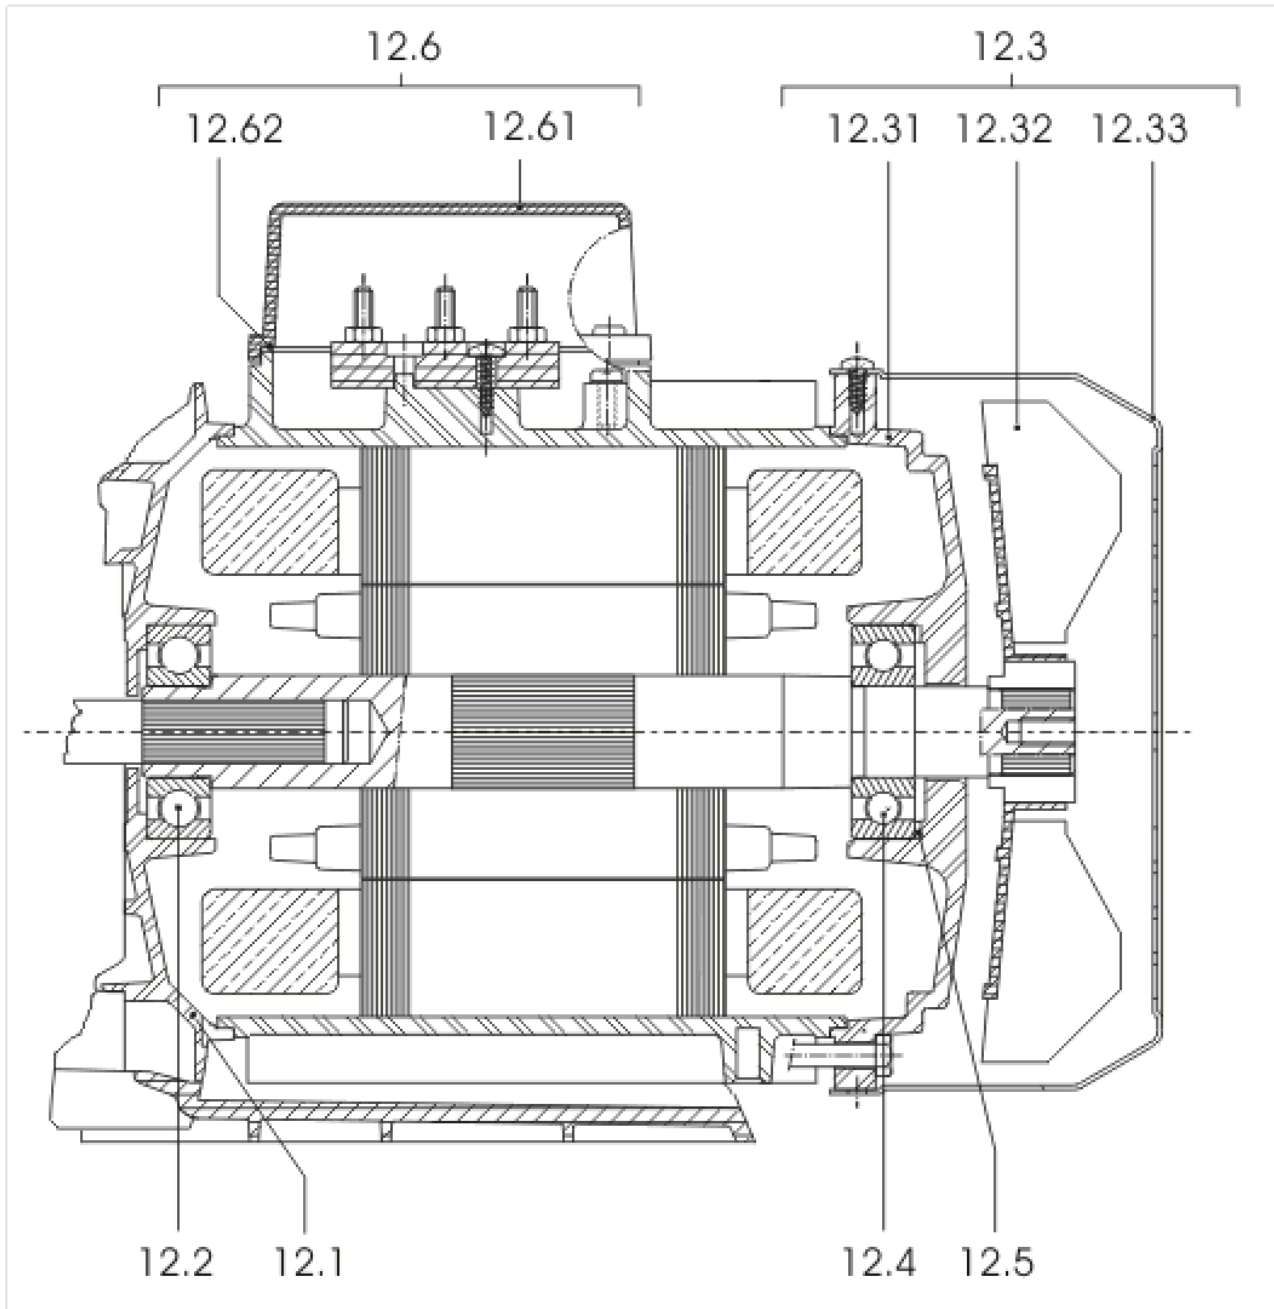

SPARE PARTS MOTOR MP603-DM/ -B(MG71)

Item	Article no.	Description	Quantity
12.1	4028055	END SHILD AS MP3/MP603+604 +PK.	1
7.6	4185162	BALL-BEARING-6302-C3-DDU-E-EA6 VP.	1
12.3	2048820	FAN D.100 MG.71 MP KIT	1
12.32	4233938	> Motor fan T63-71 D100 VP.	1
12.33		> FAN-COVER-MOTOR71-D110-LOCKING	1
12.31		> REAR-BEARING-MOT71-D110-GROOVE	1
12.4	122097891	BALL BEARING 6202/2Z-C3 (HT) VP.	1
12.5	4215742	Crinkled washer 6202/6300-C3 VP.	1
12.6	4090076	TERMINAL BOX KIT MC-DM (71)	1
12.61	4210082	> Terminal-Box-Cover-MOT-TRI-71 VP.	1
12.62	4209688	> Flat-Gasket-BAB-MOT71 VP.	1
	4057378	> TERMINAL BLOCK 50/32 6P	1
		> M3,5L14 THREAD FORMING SCREW	1
	4207951	CIRCLIP D15X1 VP.	1