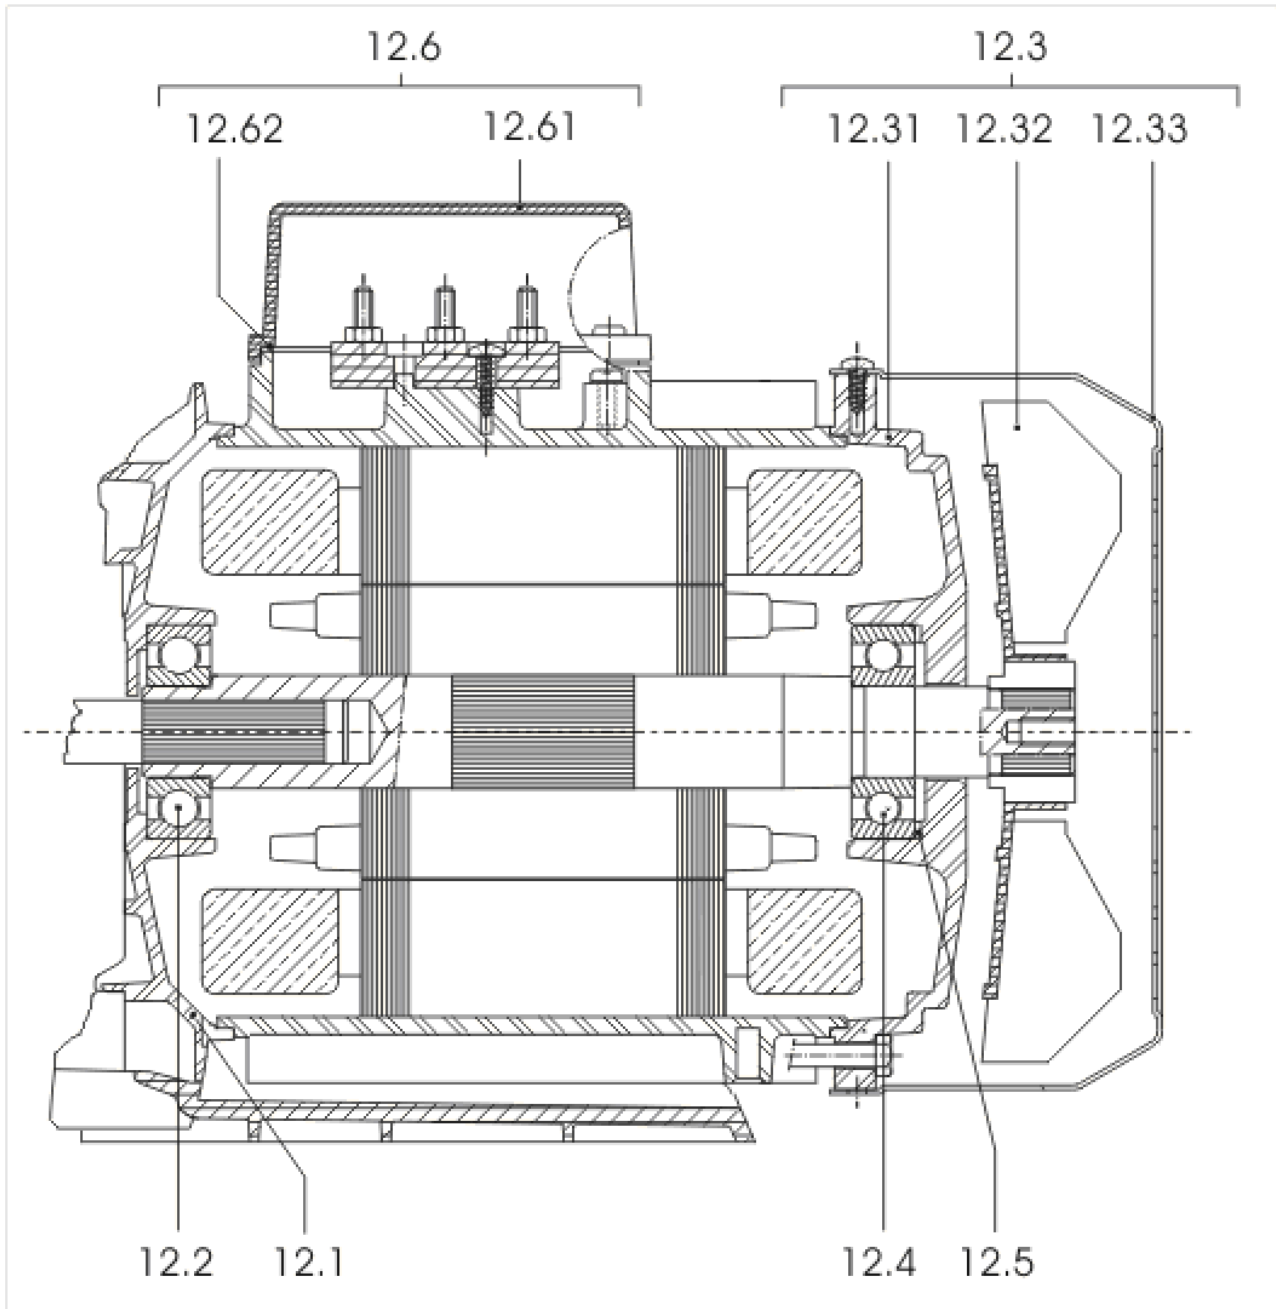

SPARE PARTS MOTOR MP304-EM/B (MG63)

Item	Article no.	Description	Quantity
12.1	4061729	END SHILD AS MP3/MP603+604 +PK.	1
12.2	122097891	BALL BEARING 6202/2Z-C3 (HT) VP.	1
12.3	2048815	FAN D.100 MG.63 MC/MP KIT	1
12.31		> REAR-BEARING-MOT63-D90	1
12.32	4233938	> Motor fan T63-71 D100 VP.	1
12.33		> FAN-COVER-MOTOR63-D90-LOCKING	1
12.4	122097891	BALL BEARING 6202/2Z-C3 (HT) VP.	1
12.5	4215742	Crinkled washer 6202/6300-C3 VP.	1
12.6	4090072	TERMINAL BOX KIT MC-EM (63)	1
12.61	4062055	> TERMINAL-BOX-COVER-MOT-MONO-63	1
12.62	4051316	> FLAT-GASKET-BAB-MOT63	1
	2132532	> CAPACITOR 12MF 470V CA.LG.210 V1EC1 VP.	1
	4057375	> TERMINAL BLOCK 40/25 3P	1
		> SCREW F.KKD.(MHI2/4/8)	1
		> NUT-HM4-BRASS	1
	4207951	CIRCLIP D15X1 VP.	1