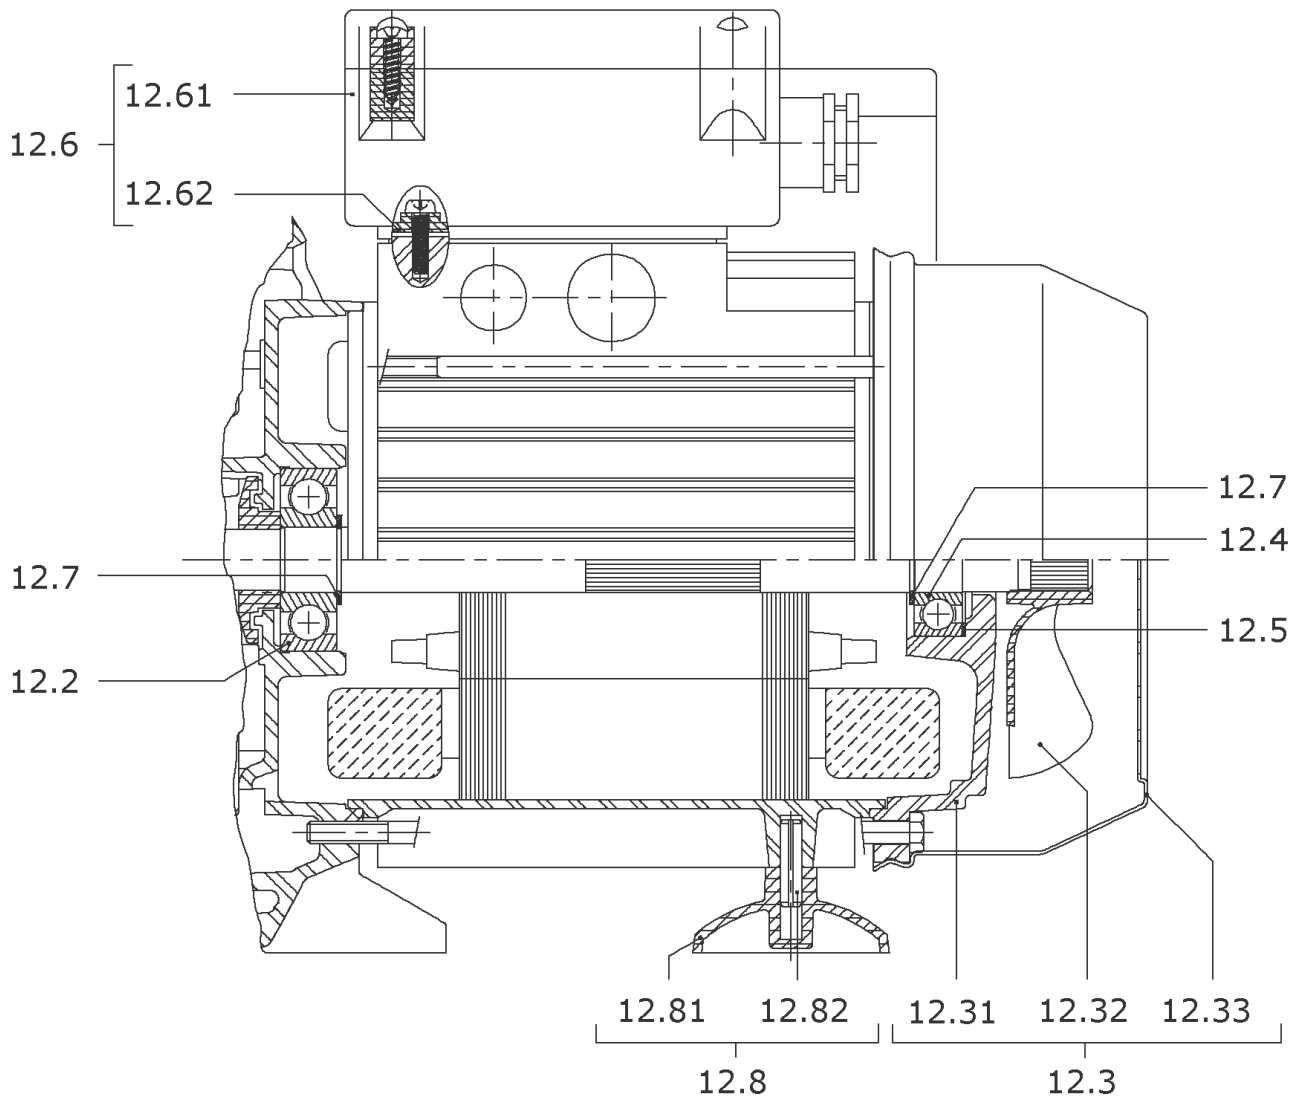

SPARE PARTS MOTOR MP603-EM/D(MG63)

Item	Article no.	Description	Quantity
12.2	122097891	BALL BEARING 6202/2Z-C3 (HT) VP.	1
12.3	2048815	FAN D.100 MG.63 MC/MP KIT	1
12.31		> REAR-BEARING-MOT63-D90	1
12.32	4233938	> Motor fan T63-71 D100 VP.	1
12.33		> FAN-COVER-MOTOR63-D90-LOCKING	1
12.4	122097891	BALL BEARING 6202/2Z-C3 (HT) VP.	1
12.5	4215742	Crinkled washer 6202/6300-C3 VP.	1
12.6	4090072	TERMINAL BOX KIT MC-EM (63)	1
12.61	4062055	> TERMINAL-BOX-COVER-MOT-MONO-63	1
12.62	4051316	> FLAT-GASKET-BAB-MOT63	1
	2132532	> CAPACITOR 12MF 470V CA.LG.210 V1EC1 VP.	1
	4057375	> TERMINAL BLOCK 40/25 3P	1
		> SCREW F.KKD.(MHI2/4/8)	1
		> NUT-HM4-BRASS	1
12.7	4207951	CIRCLIP D15X1 VP.	1
12.8	2106089	MOTOR FOOT MG.63 KIT	1
12.81		> MOTOR-SUPPORT-63	1
12.82		> SPRING-PIN-A4L25E	1