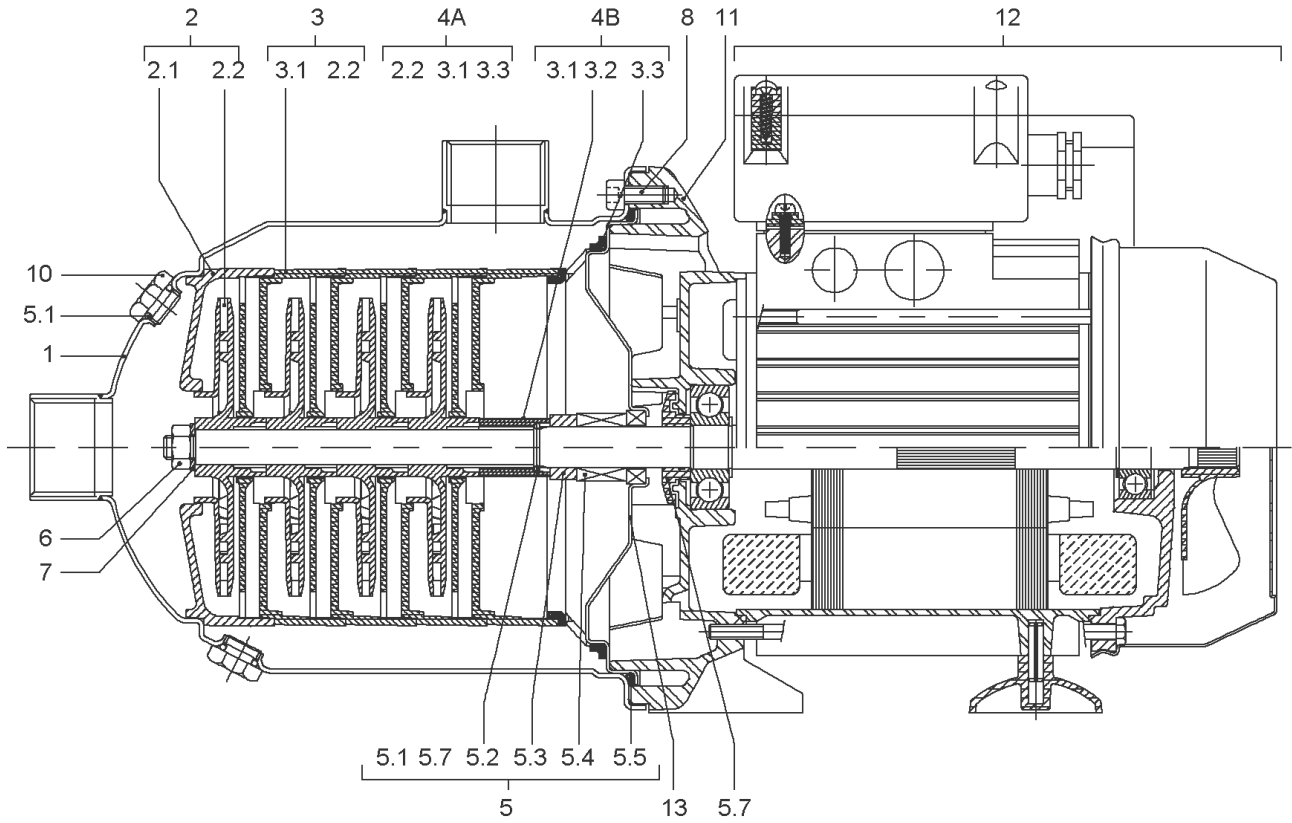

MP604-EM FROM VERSION: /B

Item	Article no.	Description	Quantity
1	4202812	PUMP HOUSING MHI404/405 1.4301 VP.	1
2	4037165	MULTIPRESS FIRST STAGE KIT	1
Note: STAGE/ STUFE/ ETAGE: 1			
2.1		> CORPS-ETG-SS-C/R-MUTICELL	1
2.2		> IMPELLER-4M3-SP	1
3	4037166	MULTIPRESS OTHERS STAGES KIT	1
Note: STAGE/ STUFE/ ETAGE: 2/3/4			
2.2		> IMPELLER-4M3-SP	1
3.1		> STAGE CASING WITH RETURN GUIDE VANE-SP	1
4B	4150239	MP302 MP304 LAST STAGE KIT	1
Note: STAGE/ STUFE/ ETAGE: 5			
3.1		> STAGE CASING WITH RETURN GUIDE VANE-SP	1
3.2		> IMPELLER SHIM SPACER	1
3.3		> DIFFUSOR STAGE HY/MP	1
5	4037161	MECHANICAL SEAL KIT	1
5.1	4017965	> O-RING D9,9X2,62 NITRILE 70SH	1
5.2	2090148	> CIRCLIP D14 MVI/MHI 316L (2 PIECES) VP.	1
		>> STOP-RUSH-1/2-D14-VMI/HMI-316	2
5.5	4233945	> O-RING ID.140 VP.	1
5.6		> THROWER 65/70SH-NITRILE	1
5.7		> THROWER-RUBBER-SH65/70	1
5.4		> MECHANICAL-SEAL-MG1/14-G6-BQ1EGG-BURGMAN	1
5.3		> DEFLECTOR D14xD22EP9 NORYL	1
6	4056417	NUT M8 INOX 1.4404	1
8	4007350	SCREW M6X14 ISO4762 8.8 ZN	1
Note: PARTS/ STÜCK/ PIÈCES: 8			
10	4191450	PRIMING/DRAIN PLUG G1/4"-MHI-1.4301 VP.	1
11	4025172	LANTERN MACHINED P171 M125	1
12		SPARE PARTS MOTOR MP604-EM/B(MG71)	1
13	4004679	Stationnary Ring Holder 1.4301	1