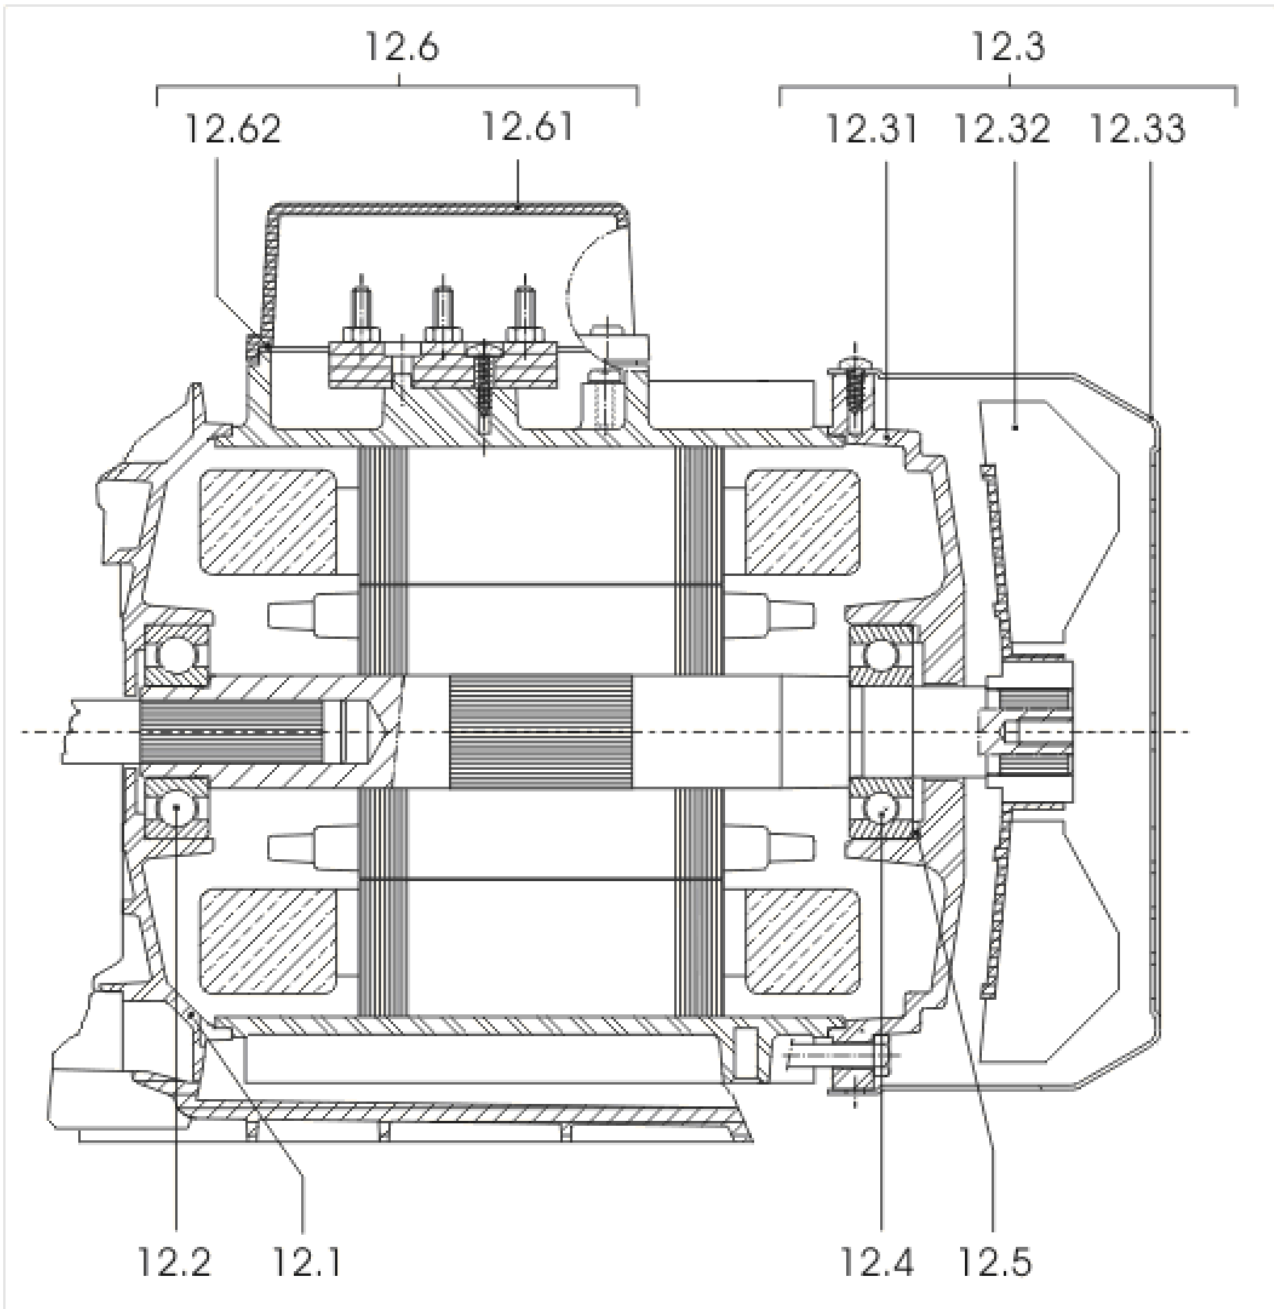

SPARE PARTS MOTOR MP304-EM (MG71)

Item	Article no.	Description	Quantity
12.1	4028055	END SHILD AS MP3/MP603+604 +PK.	1
7.6	4185162	BALL-BEARING-6302-C3-DDU-E-EA6 VP.	1
12.3	2048820	FAN D.100 MG.71 MP KIT	1
12.32	4233938	> Motor fan T63-71 D100 VP.	1
12.33		> FAN-COVER-MOTOR71-D110-LOCKING	1
12.31		> REAR-BEARING-MOT71-D110-GROOVE	1
12.4	122097891	BALL BEARING 6202/2Z-C3 (HT) VP.	1
12.5	4215742	Crinkled washer 6202/6300-C3 VP.	1
12.61	4007672	TERMINAL-BOX-COVER-MOT-MONO-71	1
12.62	4209688	Flat-Gasket-BAB-MOT71 VP.	1
	2132532	CAPACITOR 12MF 470V CA.LG.210 V1EC1 VP.	1
	4207951	CIRCLIP D15X1 VP.	1