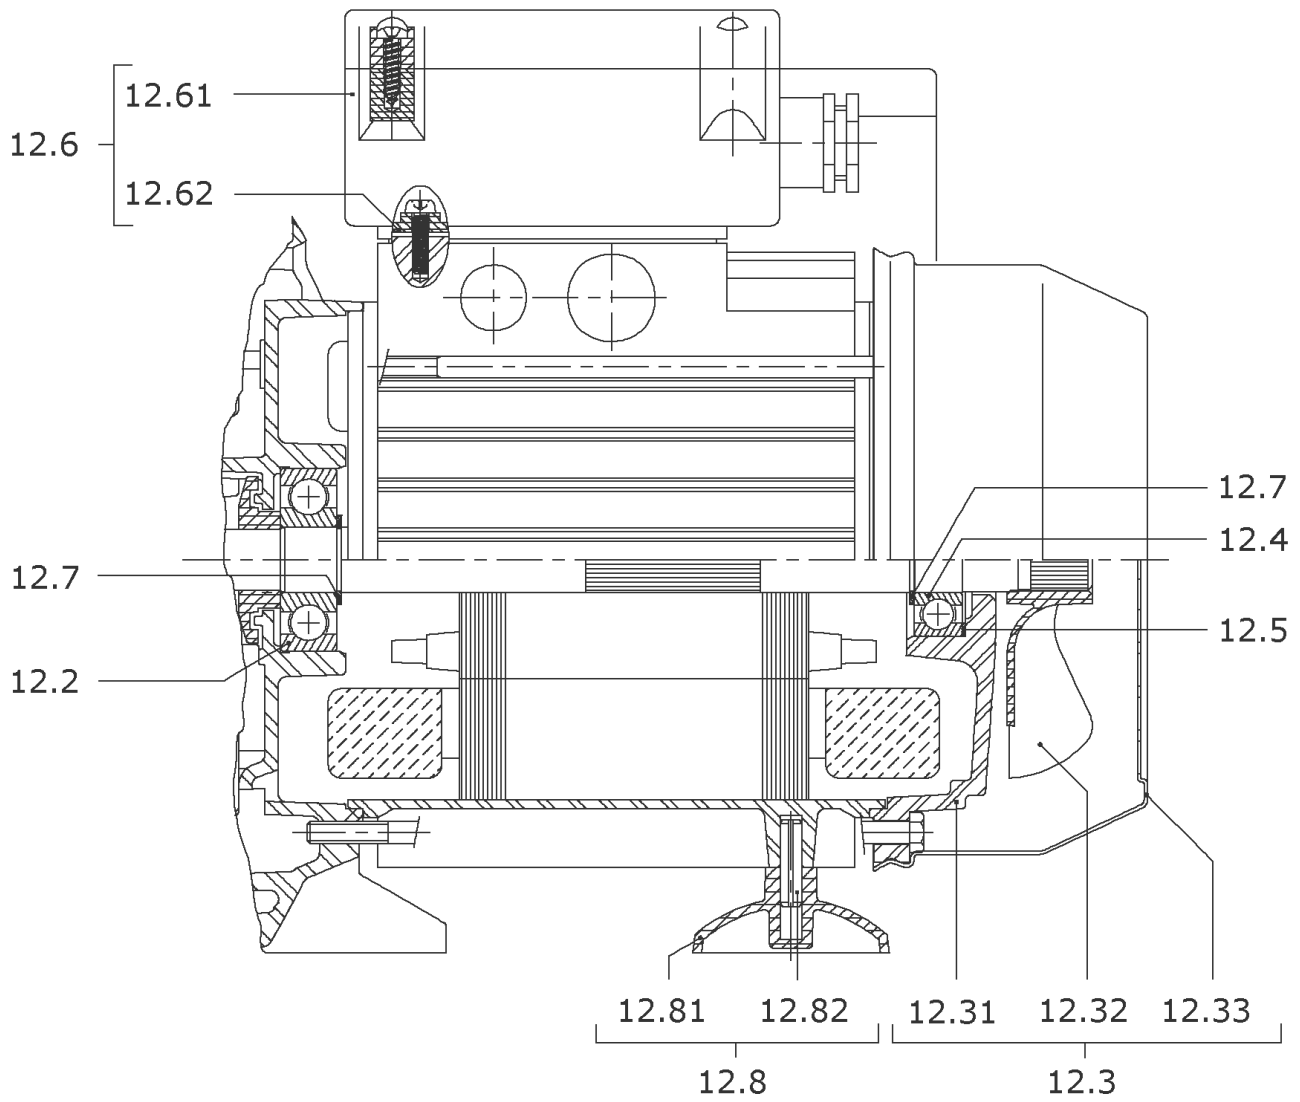

SPARE PARTS MOTOR MP603-EM/D(MG63)

Item	Article no.	Description	Quantity
12.2	122097891	BALL BEARING 6202/2Z-C3 (HT) VP.	1
12.3	2048815	FAN D.100 MG.63 MC/MP KIT	1
12.31		> REAR-BEARING-MOT63-D90	1
12.32	4233938	> Motor fan T63-71 D100 VP.	1
12.33		> FAN-COVER-MOTOR63-D90-LOCKING	1
12.4	122097891	BALL BEARING 6202/2Z-C3 (HT) VP.	1
12.5	4215742	Crinkled washer 6202/6300-C3 VP.	1
12.6	4090072	TERMINAL BOX KIT MC-EM (63)	1
12.61	4062055	> TERMINAL-BOX-COVER-MOT-MONO-63	1
12.62	4051316	> FLAT-GASKET-BAB-MOT63	1
	2132532	> CAPACITOR 12MF 470V CA.LG.210 V1EC1 VP.	1
	4057375	> TERMINAL BLOCK 40/25 3P	1
		> SCREW F.KKD.(MHI2/4/8)	1
		> NUT-HM4-BRASS	1
12.7	4207951	CIRCLIP D15X1 VP.	1
12.8	2106089	MOTOR FOOT MG.63 KIT	1
12.81		> MOTOR-SUPPORT-63	1
12.82		> SPRING-PIN-A4L25E	1