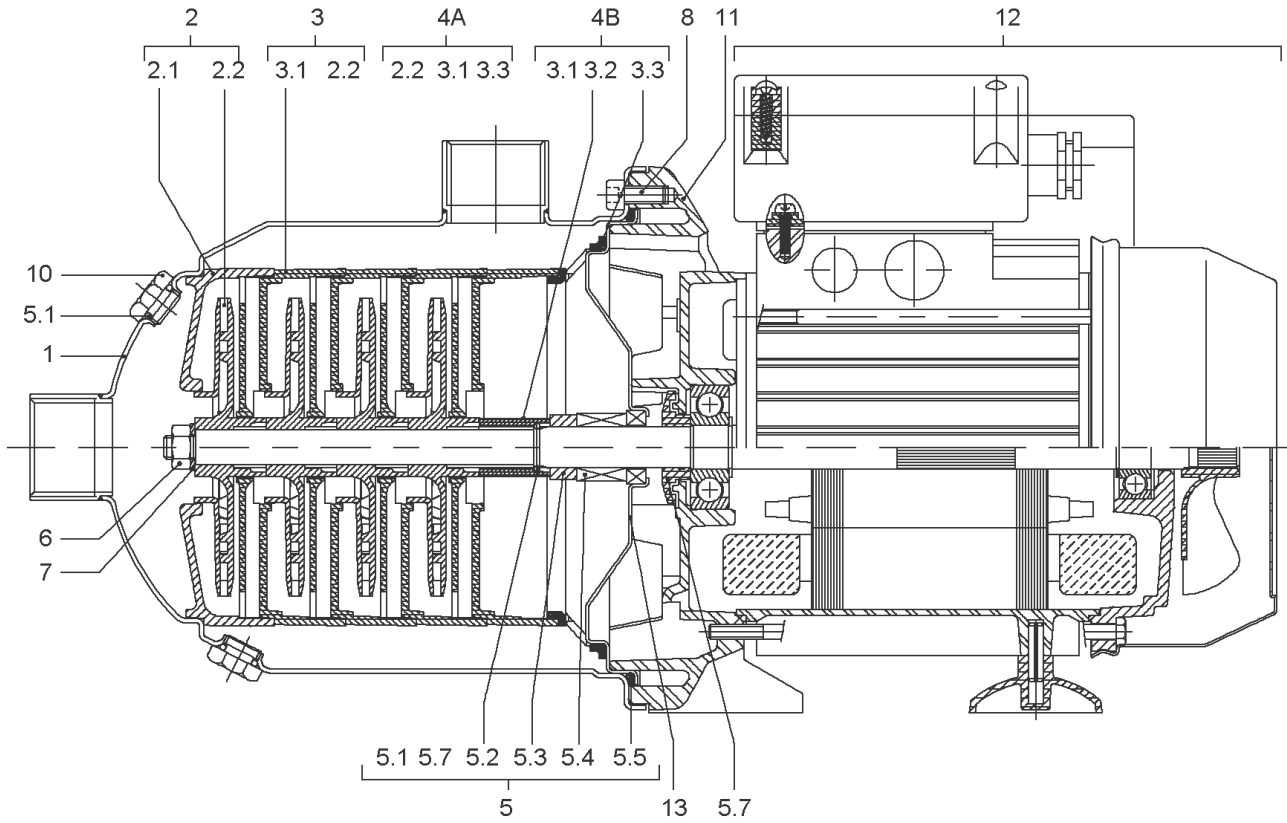

MP605-EM FROM VERSION: /C

Item	Article no.	Description	Quantity
1	4202812	PUMP HOUSING MHI404/405 1.4301 VP.	1
2	4037165	MULTIPRESS FIRST STAGE KIT	1
Note: STAGE/ STUFE/ ETAGE: 1			
2.1		> CORPS-ETG-SS-C/R-MUTICELL	1
2.2		> IMPELLER-4M3-SP	1
3	4037166	MULTIPRESS OTHERS STAGES KIT	1
Note: STAGE/ STUFE/ ETAGE: 2/3/4			
2.2		> IMPELLER-4M3-SP	1
3.1		> STAGE CASING WITH RETURN GUIDE VANE-SP	1
4A	4150246	MP603 MP605 STAGE KIT	1
Note: STAGE/ STUFE/ ETAGE: 5			
3.1		> STAGE CASING WITH RETURN GUIDE VANE-SP	1
2.2		> IMPELLER-4M3-SP	1
3.3		> DIFFUSOR STAGE HY/MP	1
5	4037161	MECHANICAL SEAL KIT	1
5.1	4017965	> O-RING D9,9X2,62 NITRILE 70SH	1
5.2	2090148	> CIRCLIP D14 MVI/MHI 316L (2 PIECES) VP.	1
		>> STOP-RUSH-1/2-D14-VMI/HMI-316	2
5.5	4233945	> O-RING ID.140 VP.	1
5.6		> THROWER 65/70SH-NITRILE	1
5.7		> THROWER-RUBBER-SH65/70	1
5.4		> MECHANICAL-SEAL-MG1/14-G6-BQ1EGG-BURGMAN	1
5.3		> DEFLECTOR D14xD22EP9 NORYL	1
6	4056417	NUT M8 INOX 1.4404	1
8	4007350	SCREW M6X14 ISO4762 8.8 ZN	1
Note: PARTS/ STÜCK/ PIÈCES: 8			
10	4191450	PRIMING/DRAIN PLUG G1/4"-MHI-1.4301 VP.	1
11	4005217	LANTERN-P171-M142-US	1
12		SPARE PARTS MOTOR MP605-EM/C(MG80)	1
13	4004679	Stationnary Ring Holder 1.4301	1