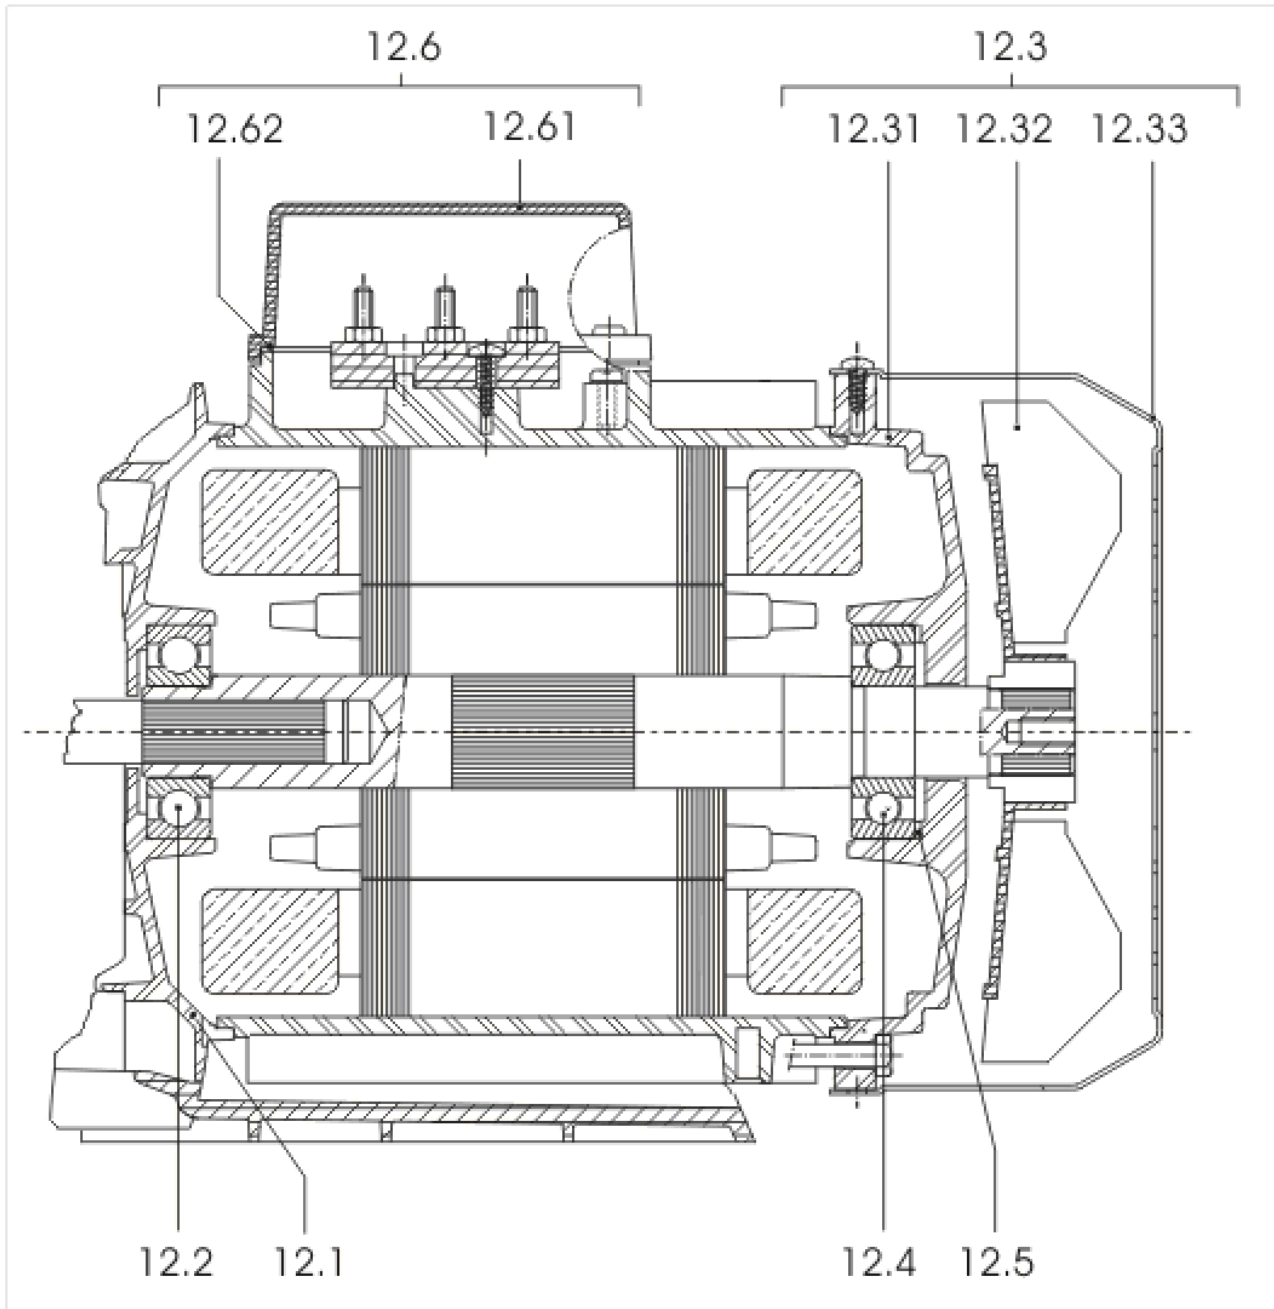

SPARE PARTS MOTOR MP303-EM (MG71)

Item	Article no.	Description	Quantity
12.1	4028055	END SHILD AS MP3/MP603+604 +PK.	1
7.6	4185162	BALL-BEARING-6302-C3-DDU-E-EA6 VP.	1
12.3	2048820	FAN D.100 MG.71 MP KIT	1
12.32	4233938	> Motor fan T63-71 D100 VP.	1
12.33		> FAN-COVER-MOTOR71-D110-LOCKING	1
12.31		> REAR-BEARING-MOT71-D110-GROOVE	1
12.4	122097891	BALL BEARING 6202/2Z-C3 (HT) VP.	1
12.5	4215742	Crinkled washer 6202/6300-C3 VP.	1
12.61	4007672	TERMINAL-BOX-COVER-MOT-MONO-71	1
12.62	4209688	Flat-Gasket-BAB-MOT71 VP.	1
	2132532	CAPACITOR 12MF 470V CA.LG.210 V1EC1 VP.	1
	4207951	CIRCLIP D15X1 VP.	1