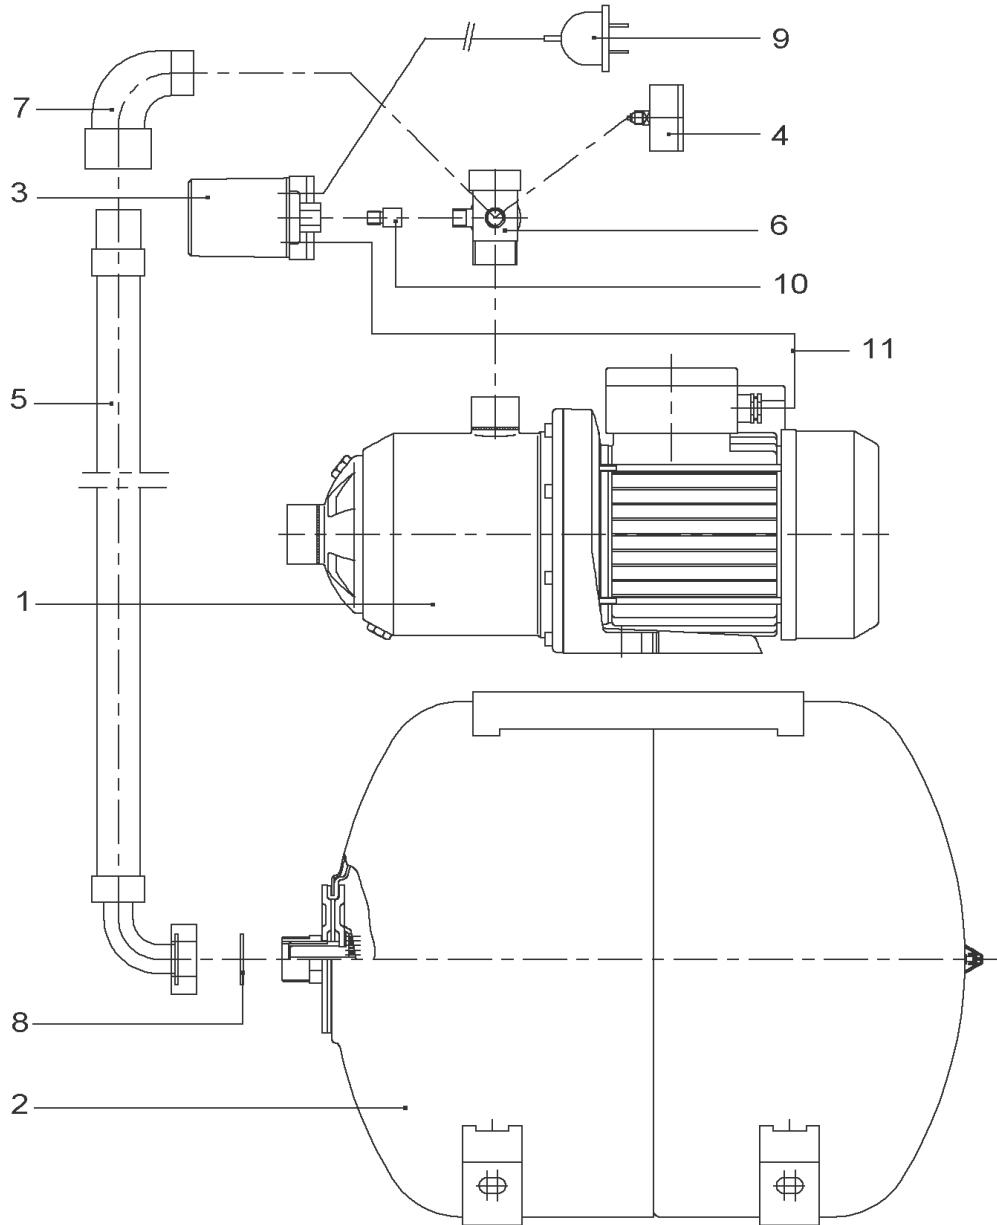

HMP603 EM (2510596)

Item	Article no.	Description	Quantity
1		MP603-EM	1
		> MP603-EM TO VERSION: /C	1
		> MP603-EM FROM VERSION: /D	1
1	4233114	MP603-EM VP.	1
2	2027578	DIAPHRAGM VESSEL 50L PN10 HWW VP.	1
	2124000	DIAPHRAGM 50L HW ACS VP.	1
Note: for pressure vessel/für Membranbehälter/pour reservoir: 2527268			
	2132491	DIAPHRAGM 50L-HWW VP.	1
Note: for pressure vessel/für Membranbehälter/pour reservoir: 2537381			
3	2106338	PRESSURE SWITCH PM5XH05 ACS 1.8/3.0+CA.V	1
4	2027581	PRESSURE GAUGE 0-6BAR D50 G1/4"HIND INL	1
5	2027583	FLEX.HOSE R1"M(W90°)-1"F550PN10 ACS.VP.	1
6	2068034	DISTRIBUTOR BRASS R1" TYPE RCLL 91 MM	1
7	2027585	ANGLE FITTING BRASS R1" TYPE RCM/F	1
8	2042873	FLAT GASKET 21x30x2 C4400 VP.	1
9	2027591	CONNECTION CABLE HMP/ HMHI/-1~230 CPL.	1
10	2042988	THREADED EXTENSION PIECE G1/4" BRASS	1