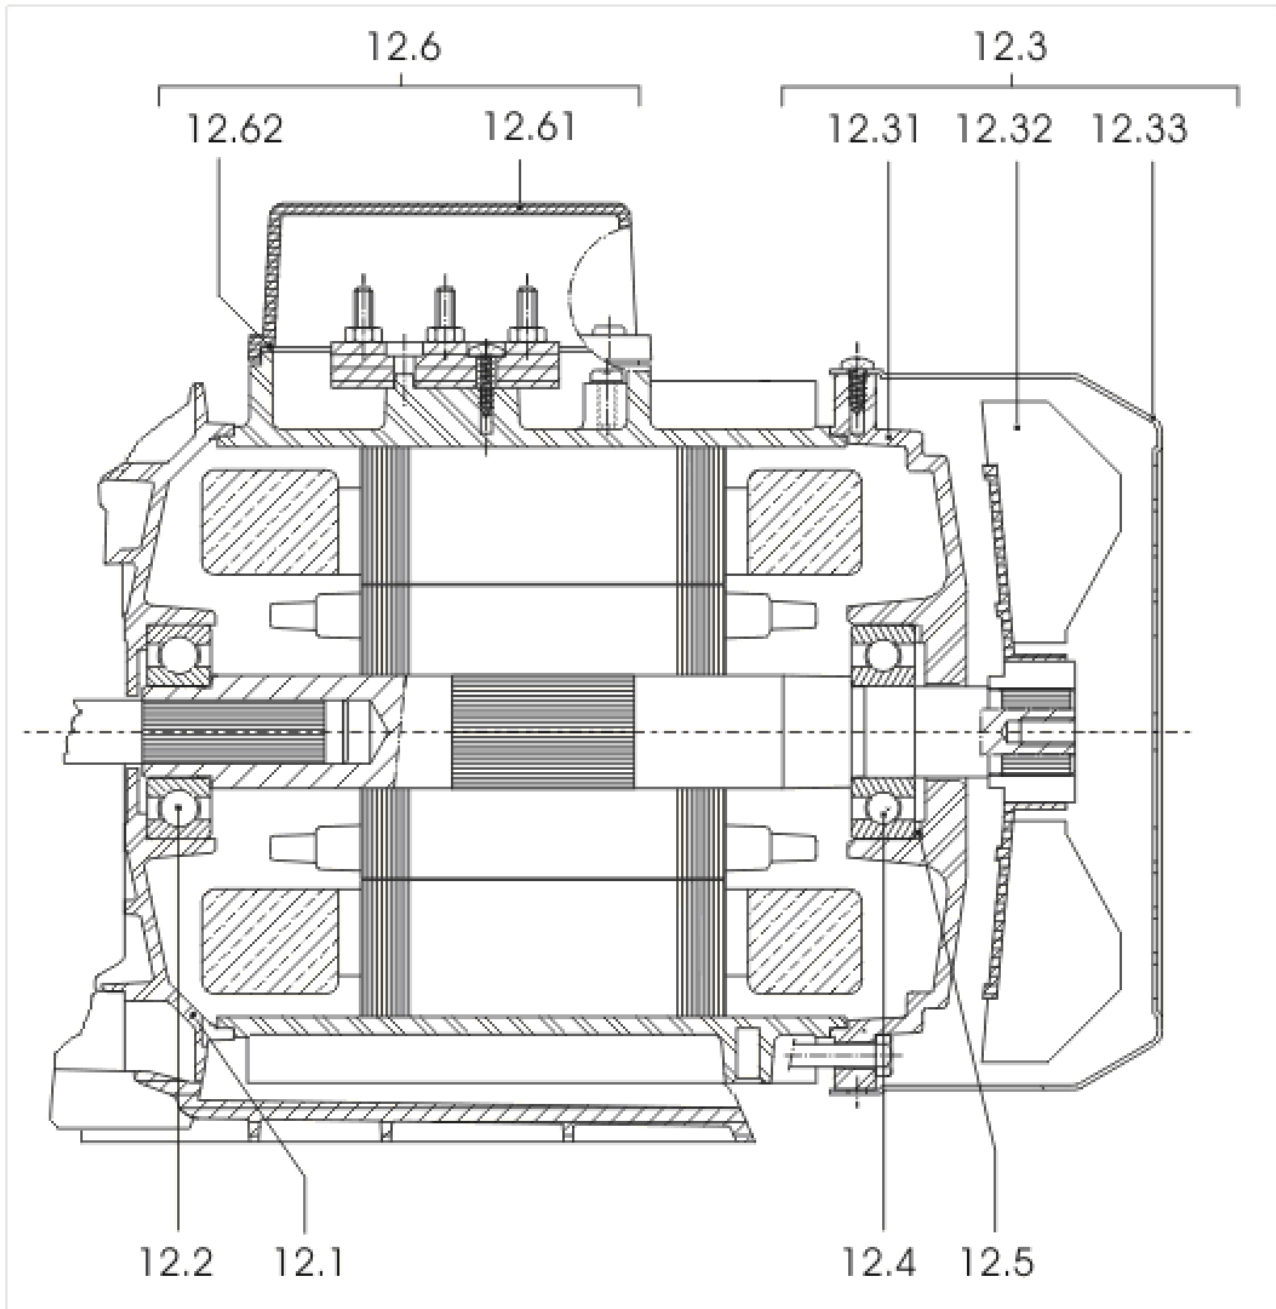

SPARE PARTS MOTOR MP604-EM (MG71)

Item	Article no.	Description	Quantity
12.1	4028055	END SHILD AS MP3/MP603+604 +PK.	1
7.6	4185162	BALL-BEARING-6302-C3-DDU-E-EA6 VP.	1
12.3	2048820	FAN D.100 MG.71 MP KIT	1
12.32	4233938	> Motor fan T63-71 D100 VP.	1
12.33		> FAN-COVER-MOTOR71-D110-LOCKING	1
12.31		> REAR-BEARING-MOT71-D110-GROOVE	1
12.4	122097891	BALL BEARING 6202/2Z-C3 (HT) VP.	1
12.5	4215742	Crinkled washer 6202/6300-C3 VP.	1
12.61	4007672	TERMINAL-BOX-COVER-MOT-MONO-71	1
12.62	4209688	Flat-Gasket-BAB-MOT71 VP.	1
	2132533	CAPACITOR 16MF 470V CA.LG.210 V1EC2 VP.	1
	4207951	CIRCLIP D15X1 VP.	1