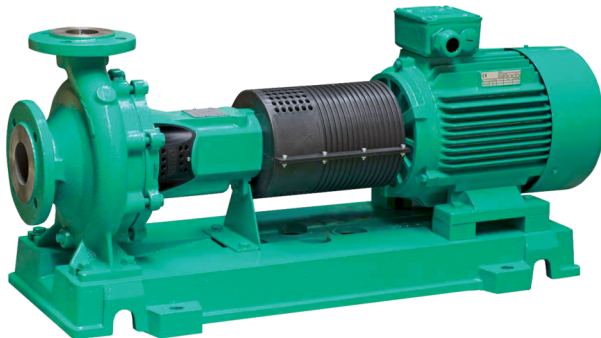

Series description: Wilo-CronoNorm-NL

Wilo-CronoNorm-NL

Similar to figure

CronoNorm-NL

Design type

Single-stage, low-pressure centrifugal pump with axial suction, mounted on a baseplate.

Application

- Pumping of heating water (acc. to VDI 2035), cold water and water/glycol mixtures without abrasive substances in heating, cold water and cooling systems.
- Applications for irrigation, building services, general industry, power stations, etc.

Equipment/function

Single-stage low-pressure centrifugal pump in monobloc design with coupling, coupling guard, motor and baseplate

- Mechanical shaft seal or stuffing box

Scope of delivery

- Pump
- Installation and operating instructions
- Pump with free shaft end **or**
- Pump on baseplate with coupling and coupling guard, without motor **or**
- Completely mounted pump on baseplate with electric motor

Type key

Example	NL 40/200B-11/2
NL	Standard pump with axial suction
40	DN for the pressure flange
200	Impeller nominal diameter [mm]
B	Hydraulic version
11	Rated power P2 [kW]
2	Number of poles

Technical data

- Permissible temperature range of -20°C to +120°C
- Mains connection 3~400 V, 50 Hz
- Protection class IP 55
- Nominal diameter DN 32 to DN 150
- Max. operating pressure 16 bar

Materials

- Pump housing and pressure lid: EN-GJL-250
- Bearing bracket: EN-GJL-250
- Impeller: EN-GJL-250 (special version: G-CuSn10)
- Shaft: X20Cr13
- Mechanical seal: AQ1EGG (other mechanical seals on request)