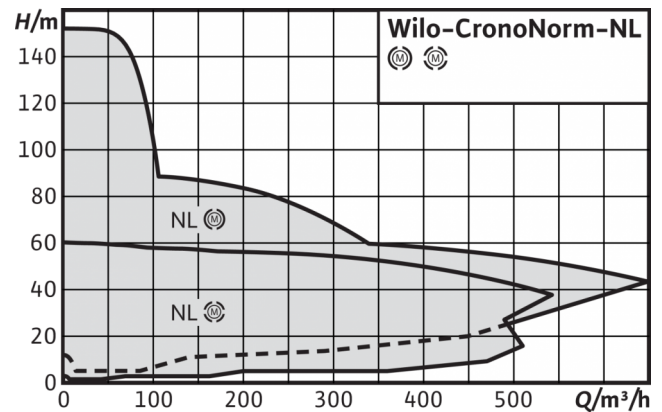

Similar to figure

CronoNorm-NL