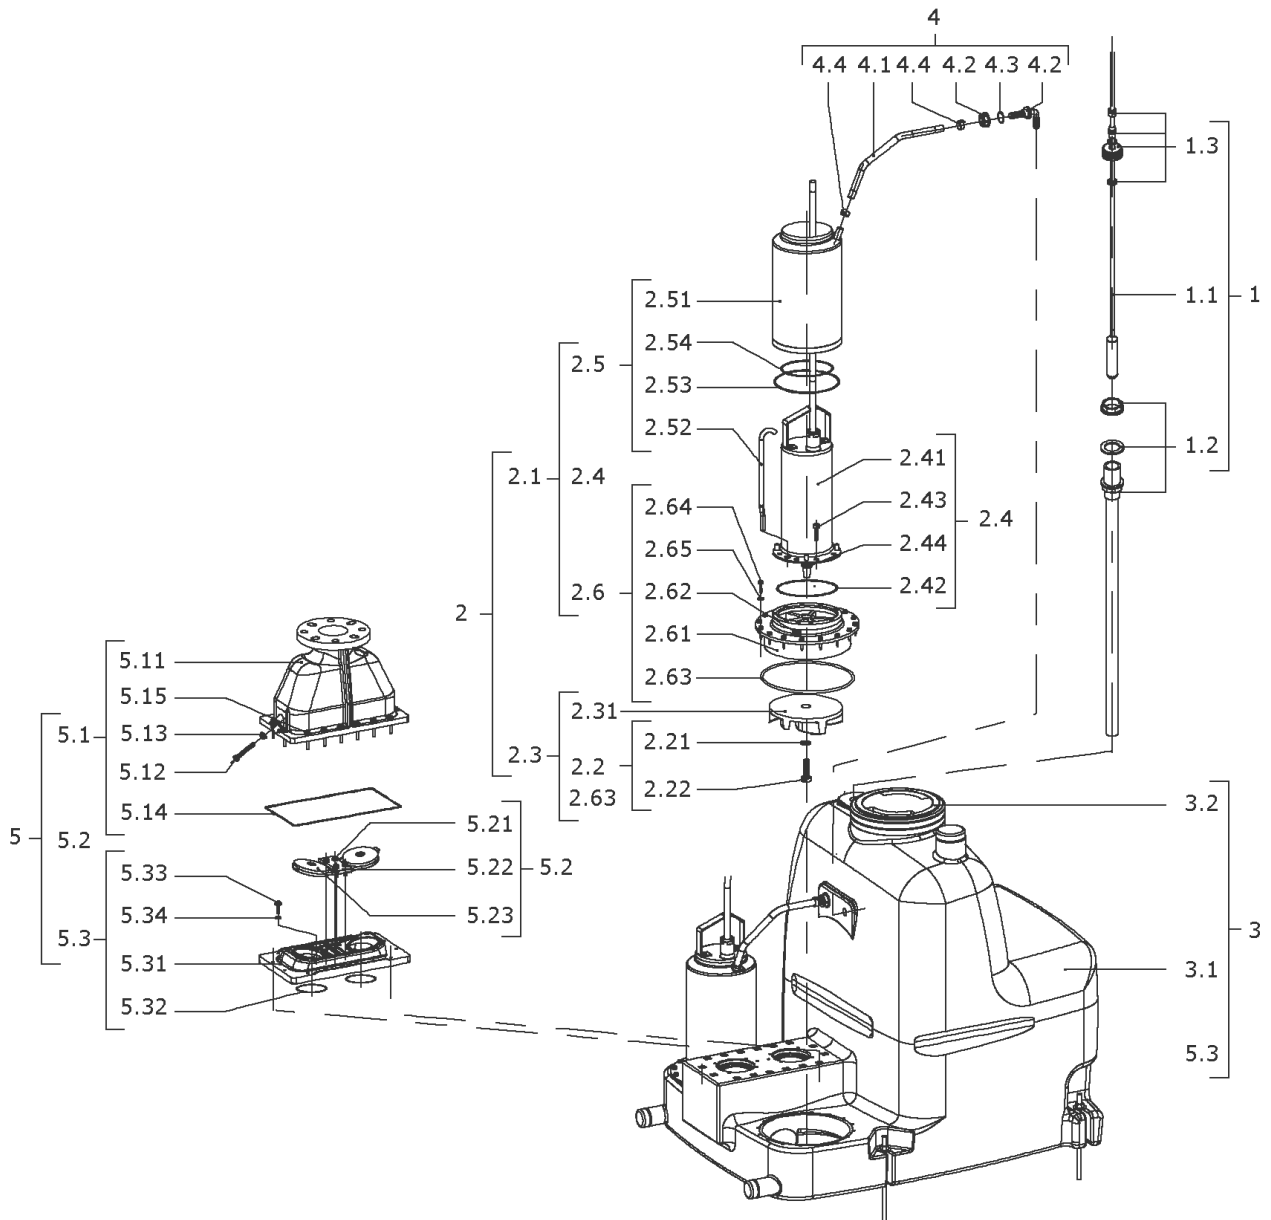

WILO-DRAINLIFT XL2/10 (3~) (2532140)

Item	Article no.	Description	Quantity
1	2111348	LEVEL CONTROLLER DRAINLIFT XL KIT	1
1.1	2114355	> LEVEL SENSOR 0-1mWS, 10m CABLE VP.	1
1.2	2111349	> VESSEL PIPE UNION LEVEL SENSOR CPL.VP.	1
1.3	2111350	> PIPE UNION LEVEL SENSOR CPL.VP.	1
2	2047074	PUMP UNIT DRAINLIFT XL/10 KIT	1
2.1	2048275	> MOTOR DRAINLIFT XL 3-400 4KW CPL.KIT	1
2.4	2054116	>> MOTOR DRAINLIFT L 3~ 4KW KIT	1
2.41		>>> BM-LIFT/5,3-2-3-400-50	1
2.42	2054117	>>> O-RING ID.132,94X3,53 NBR 70SR VP.	1
2.43	2054118	>>> SCREW M8X16 DIN912 A4-70(8 PIECES)	1
2.44	2064463	>>> MECHANICAL SEAL MG1/22-G60 Q1Q1PGG KIT	1
2.5	2047081	>> COOLING JACKET DRAINLIFT XL S1 KIT	1
2.51		>>> COOLING JACKET KPL.MOTOR 4KW-2POL.	1
2.52	2047082	>>> PIPE F.BACKFEET MOTOR 4KW-2POL.S1	1
2.53	2015163	>>> O-RING ID.175X4N	1
2.54	2015164	>>> O-RING ID.133,02X2,62	1
2.6	2047079	>> ADAPTER RING DRAINLIFT XL S1 KIT	1
2.61		>>> ADAPTERRING DRAINLIFT L / XL S1;	1
2.62	2047080	>>> SCREW GPN730 R1/4 PA	1
2.63	2054111	>>> O-RING ID.225X6,0 EPDM 45 SHORE A VP.	1
2.64	2027543	>>> HEXAGONAL SCREW DIN7976 6,3X32 A2 VP.	1
2.65	2027545	>>> DISC DIN9021 6,4 A2 STAINLESS STEEL VP.	1
2.3	2054115	> IMPELLER DRAINLIFT L/10 KIT	1
2.2	2054127	>> IMPELLER FIXATION DRAINLIFT-L KIT	1
2.21		>>> SCREW LOCKING NORD-LOCK 16/10,7 A4	1
2.22		>>> screw M10x30 ISO4762 A4-70	1
2.31		>> IMPELLER DRAINLIFT L/10 KPL:	1
2.63	2054111	>> O-RING ID.225X6,0 EPDM 45 SHORE A VP.	1
3		VESSEL DRAINLIFT XL VP.	1
3.1		> VESSEL DRAINLIFT XL PE BLACK 10MM	1
3.2	2111447	> COVER/GASKET TR209X9 VP.	1
5.3	2054130	> BASE PLATE NON RETURN VALVE DLL 2 KIT	1
5.14	2054122	>> O-RING ID.235X4,0 NBR70 SH A BLACK VP.	1
5.31		>> BASE PLATE NON RETURN VALVE DLL 2	1