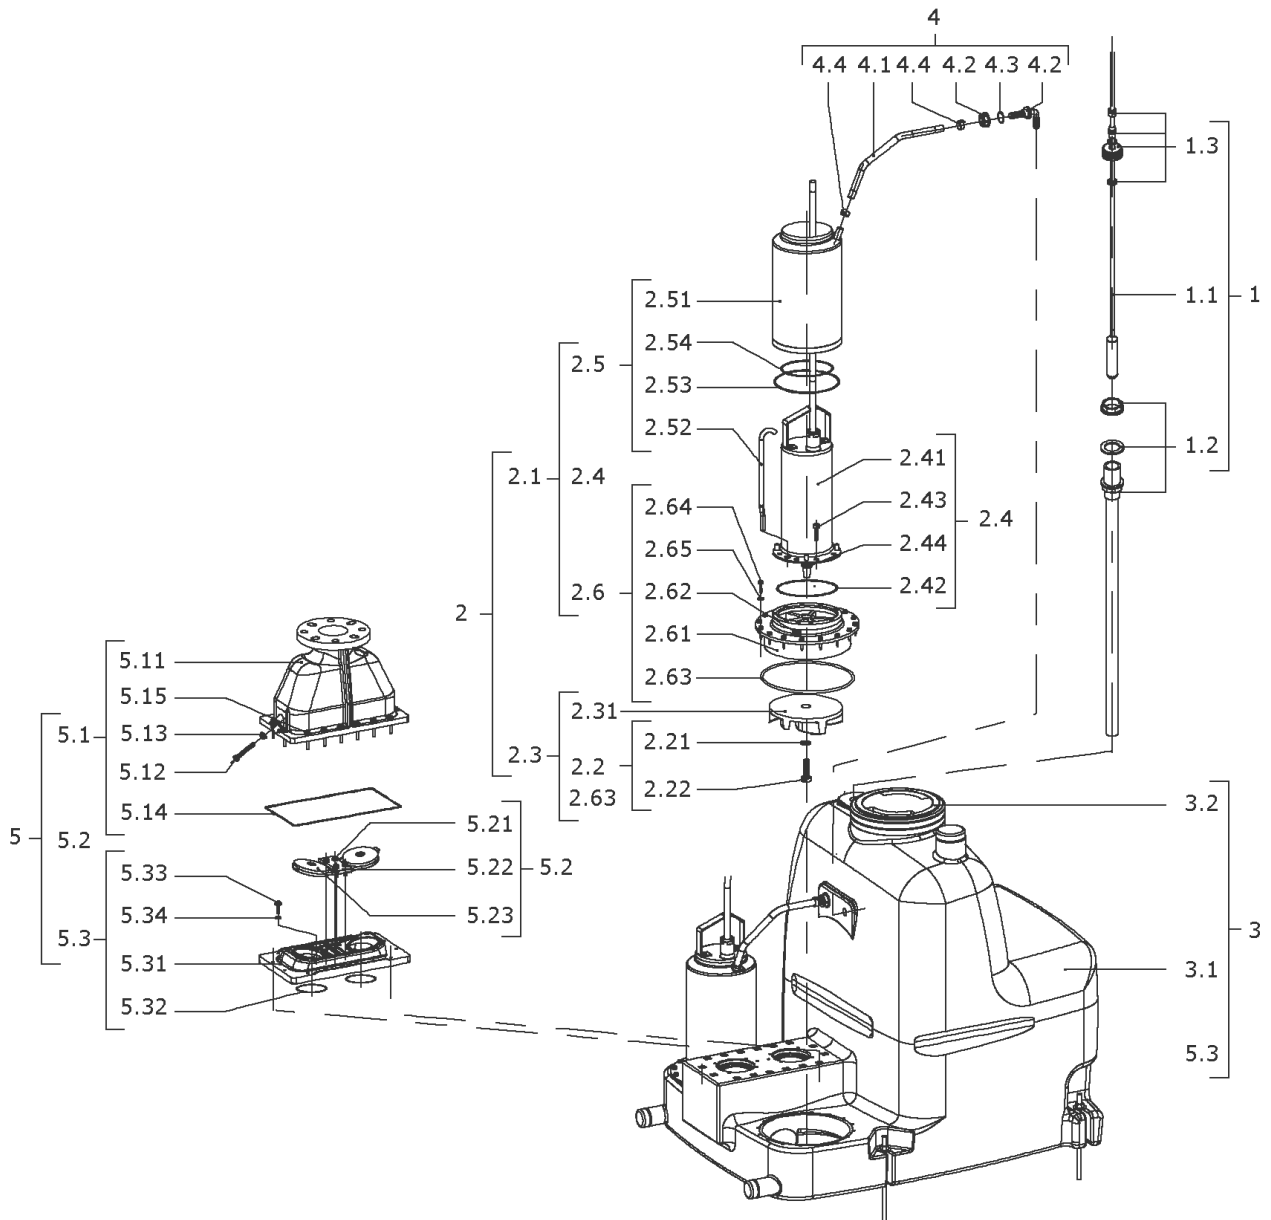

WILO-DRAINLIFT XL2/25 (3~) (2532143)

Item	Article no.	Description	Quantity
1	2111348	LEVEL CONTROLLER DRAINLIFT XL KIT	1
1.1	2114355	> LEVEL SENSOR 0-1mWS, 10m CABLE VP.	1
1.2	2111349	> VESSEL PIPE UNION LEVEL SENSOR CPL.VP.	1
1.3	2111350	> PIPE UNION LEVEL SENSOR CPL.VP.	1
2	2047077	PUMP UNITE DRAINLIFT XL/25 KIT	1
2.1	2048275	> MOTOR DRAINLIFT XL 3-400 4KW CPL.KIT	1
2.4	2054116	>> MOTOR DRAINLIFT L 3~ 4KW KIT	1
2.41		>>> BM-LIFT/5,3-2-3-400-50	1
2.42	2054117	>>> O-RING ID.132,94X3,53 NBR 70SR VP.	1
2.43	2054118	>>> SCREW M8X16 DIN912 A4-70(8 PIECES)	1
2.44	2064463	>>> MECHANICAL SEAL MG1/22-G60 Q1Q1PGG KIT	1
2.5	2047081	>> COOLING JACKET DRAINLIFT XL S1 KIT	1
2.51		>>> COOLING JACKET KPL.MOTOR 4KW-2POL.	1
2.52	2047082	>>> PIPE F.BACKFEET MOTOR 4KW-2POL.S1	1
2.53	2015163	>>> O-RING ID.175X4N	1
2.54	2015164	>>> O-RING ID.133,02X2,62	1
2.6	2047079	>> ADAPTER RING DRAINLIFT XL S1 KIT	1
2.61		>>> ADAPTERRING DRAINLIFT L / XL S1;	1
2.62	2047080	>>> SCREW GPN730 R1/4 PA	1
2.63	2054111	>>> O-RING ID.225X6,0 EPDM 45 SHORE A VP.	1
2.64	2027543	>>> HEXAGONAL SCREW DIN7976 6,3X32 A2 VP.	1
2.65	2027545	>>> DISC DIN9021 6,4 A2 STAINLESS STEEL VP.	1
2.3	2054112	> IMPELLER DRAINLIFT L/25 KIT	1
2.2	2054127	>> IMPELLER FIXATION DRAINLIFT-L KIT	1
2.21		>>> SCREW LOCKING NORD-LOCK 16/10,7 A4	1
2.22		>>> screw M10x30 ISO4762 A4-70	1
2.31		>> IMPELLER DRAINLIFT L	1
2.63	2054111	>> O-RING ID.225X6,0 EPDM 45 SHORE A VP.	1
3		VESSEL DRAINLIFT XL VP.	1
3.1		> VESSEL DRAINLIFT XL PE BLACK 10MM	1
3.2	2111447	> COVER/GASKET TR209X9 VP.	1
5.3	2054130	> BASE PLATE NON RETURN VALVE DLL 2 KIT	1
5.14	2054122	>> O-RING ID.235X4,0 NBR70 SH A BLACK VP.	1
5.31		>> BASE PLATE NON RETURN VALVE DLL 2	1