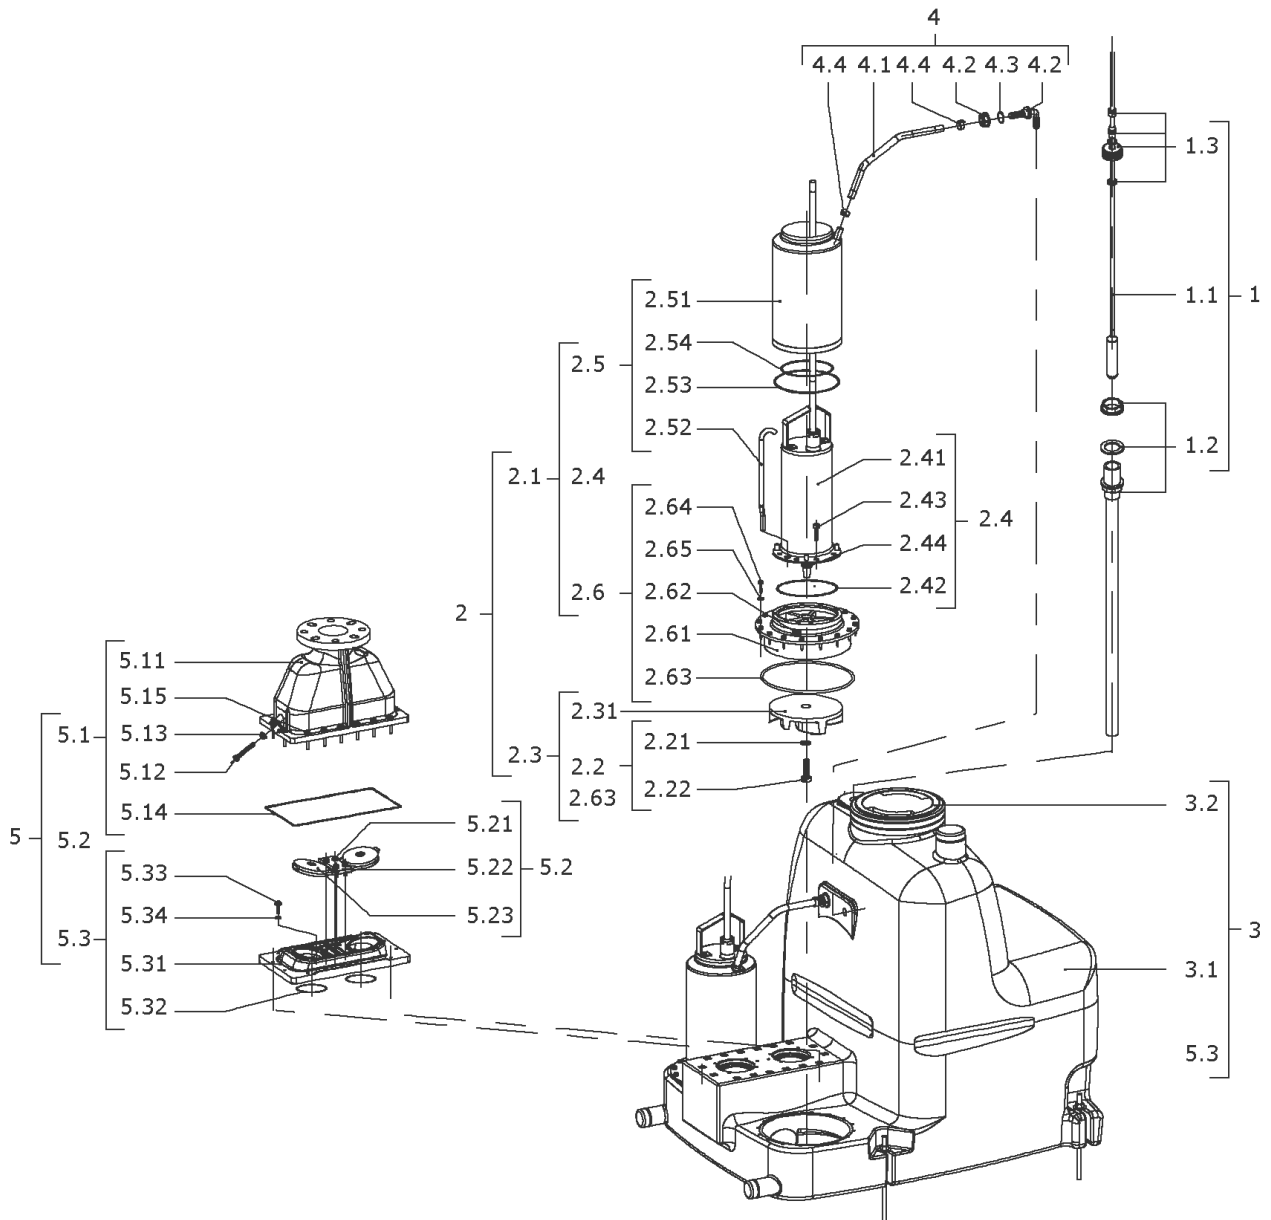

WILO-DRAINLIFT XL2/20 (3~) (2532142)

Item	Article no.	Description	Quantity
1	2111348	LEVEL CONTROLLER DRAINLIFT XL KIT	1
1.1	2114355	> LEVEL SENSOR 0-1mWS, 10m CABLE VP.	1
1.2	2111349	> VESSEL PIPE UNION LEVEL SENSOR CPL.VP.	1
1.3	2111350	> PIPE UNION LEVEL SENSOR CPL.VP.	1
2	2047076	PUMP UNIT DRAINLIFT XL/20 KIT	1
2.1	2048275	> MOTOR DRAINLIFT XL 3-400 4KW CPL.KIT	1
2.4	2054116	>> MOTOR DRAINLIFT L 3~ 4KW KIT	1
2.41		>>> BM-LIFT/5,3-2-3-400-50	1
2.42	2054117	>>> O-RING ID.132,94X3,53 NBR 70SR VP.	1
2.43	2054118	>>> SCREW M8X16 DIN912 A4-70(8 PIECES)	1
2.44	2064463	>>> MECHANICAL SEAL MG1/22-G60 Q1Q1PGG KIT	1
2.5	2047081	>> COOLING JACKET DRAINLIFT XL S1 KIT	1
2.51		>>> COOLING JACKET KPL.MOTOR 4KW-2POL.	1
2.52	2047082	>>> PIPE F.BACKFEET MOTOR 4KW-2POL.S1	1
2.53	2015163	>>> O-RING ID.175X4N	1
2.54	2015164	>>> O-RING ID.133,02X2,62	1
2.6	2047079	>> ADAPTER RING DRAINLIFT XL S1 KIT	1
2.61		>>> ADAPTERRING DRAINLIFT L / XL S1;	1
2.62	2047080	>>> SCREW GPN730 R1/4 PA	1
2.63	2054111	>>> O-RING ID.225X6,0 EPDM 45 SHORE A VP.	1
2.64	2027543	>>> HEXAGONAL SCREW DIN7976 6,3X32 A2 VP.	1
2.65	2027545	>>> DISC DIN9021 6,4 A2 STAINLESS STEEL VP.	1
2.3	2054113	> IMPELLER DRAINLIFT L/20 KIT	1
2.2	2054127	>> IMPELLER FIXATION DRAINLIFT-L KIT	1
2.21		>>> SCREW LOCKING NORD-LOCK 16/10,7 A4	1
2.22		>>> screw M10x30 ISO4762 A4-70	1
2.31		>> IMPELLER DRAINLIFT L/20 KPL:	1
2.63	2054111	>> O-RING ID.225X6,0 EPDM 45 SHORE A VP.	1
3		VESSEL DRAINLIFT XL VP.	1
3.1		> VESSEL DRAINLIFT XL PE BLACK 10MM	1
3.2	2111447	> COVER/GASKET TR209X9 VP.	1
5.3	2054130	> BASE PLATE NON RETURN VALVE DLL 2 KIT	1
5.14	2054122	>> O-RING ID.235X4,0 NBR70 SH A BLACK VP.	1
5.31		>> BASE PLATE NON RETURN VALVE DLL 2	1