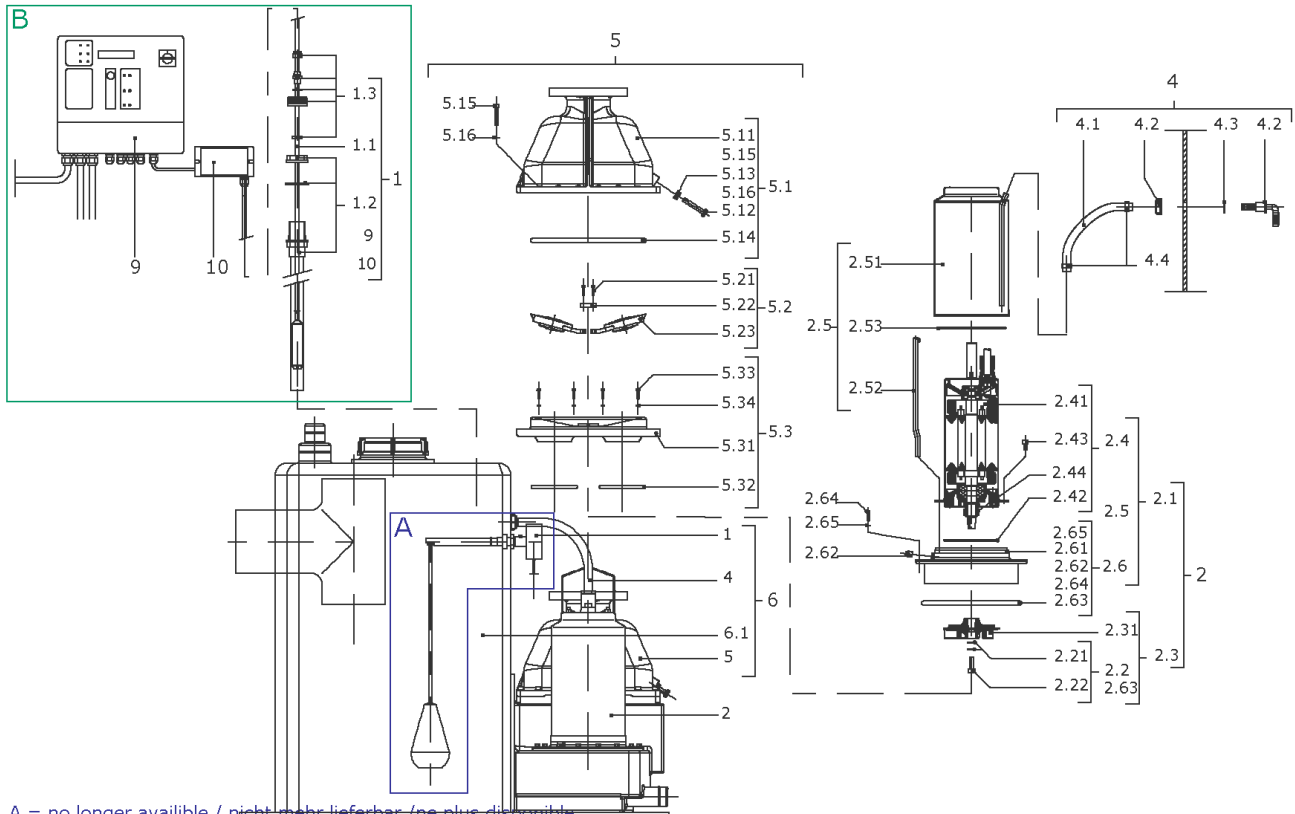

A = no longer available / nicht mehr lieferbar / ne plus disponible
B = Exchange Set for A / Austausch Set für A / Kit de rechange pour A: 2123534

WILO-DRAINLIFT XL2/20 (3~) (2520945)

Item	Article no.	Description	Quantity
1	6220216	exchange SET for RLF2 XL from 02/17	1
	2111348	> LEVEL CONTROLLER DRAINLIFT XL KIT	1
Note: FOR/ FÜR/ POUR: SK.DC PL2/0,3-12,0A			
1.1	2114355	>> LEVEL SENSOR 0-1mWS, 10m CABLE VP.	1
1.2	2111349	>> VESSEL PIPE UNION LEVEL SENSOR CPL.VP.	1
1.3	2111350	>> PIPE UNION LEVEL SENSOR CPL.VP.	1
9		> W-CTRL-EC-L-2x12A-MT34-DOL-WM-EMS-PC Vp.	1
10	2111352	> ZENER BARRIER IN BOX +1M CABLE VP.	1
Note: FOR/ FÜR/ POUR: SK.DC PL2/0,3-12,0A			
1		EXCHANGE SET F.FLOAT SWITCH RLF2 XL	1
Note: bis / up to / jusqu'à 01/17			
	2111348	> LEVEL CONTROLLER DRAINLIFT XL KIT	1
Note: FOR/ FÜR/ POUR: SK.DC PL2/0,3-12,0A			
1.1	2114355	>> LEVEL SENSOR 0-1mWS, 10m CABLE VP.	1
1.2	2111349	>> VESSEL PIPE UNION LEVEL SENSOR CPL.VP.	1
1.3	2111350	>> PIPE UNION LEVEL SENSOR CPL.VP.	1
9		> SWITCH BOX DC PL2/0,3-12,0A 2,5m VP.	1
10	2111352	> ZENER BARRIER IN BOX +1M CABLE VP.	1
Note: FOR/ FÜR/ POUR: SK.DC PL2/0,3-12,0A			
2	2047076	PUMP UNIT DRAINLIFT XL/20 KIT	1
2.1	2048275	> MOTOR DRAINLIFT XL 3-400 4KW CPL.KIT	1
2.4	2054116	>> MOTOR DRAINLIFT L 3~ 4KW KIT	1
2.41		>>> BM-LIFT/5,3-2-3-400-50	1
2.42	2054117	>>> O-RING ID.132,94X3,53 NBR 70SR VP.	1
2.43	2054118	>>> SCREW M8X16 DIN912 A4-70(8 PIECES)	1
2.44	2064463	>>> MECHANICAL SEAL MG1/22-G60 Q1Q1PGG KIT	1
2.5	2047081	>> COOLING JACKET DRAINLIFT XL S1 KIT	1
2.51		>>> COOLING JACKET KPL.MOTOR 4KW-2POL.	1
2.52	2047082	>>> PIPE F.BACKFEET MOTOR 4KW-2POL.S1	1
2.53	2015163	>>> O-RING ID.175X4N	1
2.54	2015164	>>> O-RING ID.133,02X2,62	1
2.6	2047079	>> ADAPTER RING DRAINLIFT XL S1 KIT	1
2.61		>>> ADAPTERRING DRAINLIFT L / XL S1;	1
2.62	2047080	>>> SCREW GPN730 R1/4 PA	1