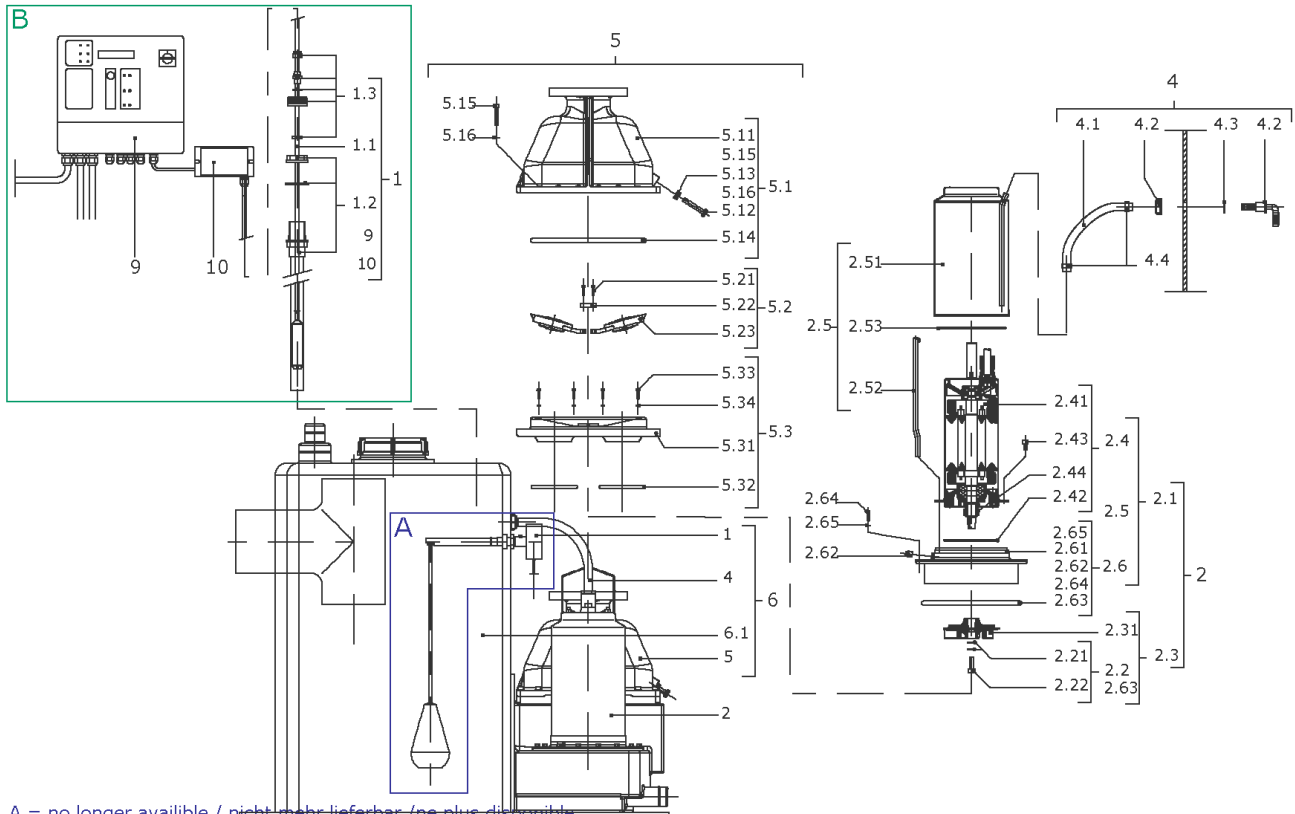

A = no longer available / nicht mehr lieferbar / ne plus disponible
B = Exchange Set for A / Austausch Set für A / Kit de rechange pour A: 2123534

WILO-DRAINLIFT XL2/15 (3~) (2520944)

Item	Article no.	Description	Quantity
1	6220216	exchange SET for RLF2 XL from 02/17	1
	2111348	> LEVEL CONTROLLER DRAINLIFT XL KIT	1
Note: FOR/ FÜR/ POUR: SK.DC PL2/0,3-12,0A			
1.1	2114355	>> LEVEL SENSOR 0-1mWS, 10m CABLE VP.	1
1.2	2111349	>> VESSEL PIPE UNION LEVEL SENSOR CPL.VP.	1
1.3	2111350	>> PIPE UNION LEVEL SENSOR CPL.VP.	1
9		> W-CTRL-EC-L-2x12A-MT34-DOL-WM-EMS-PC Vp.	1
10	2111352	> ZENER BARRIER IN BOX +1M CABLE VP.	1
Note: FOR/ FÜR/ POUR: SK.DC PL2/0,3-12,0A			
1		EXCHANGE SET F.FLOAT SWITCH RLF2 XL	1
Note: bis / up to / jusqu'à 01/17			
	2111348	> LEVEL CONTROLLER DRAINLIFT XL KIT	1
Note: FOR/ FÜR/ POUR: SK.DC PL2/0,3-12,0A			
1.1	2114355	>> LEVEL SENSOR 0-1mWS, 10m CABLE VP.	1
1.2	2111349	>> VESSEL PIPE UNION LEVEL SENSOR CPL.VP.	1
1.3	2111350	>> PIPE UNION LEVEL SENSOR CPL.VP.	1
9		> SWITCH BOX DC PL2/0,3-12,0A 2,5m VP.	1
10	2111352	> ZENER BARRIER IN BOX +1M CABLE VP.	1
Note: FOR/ FÜR/ POUR: SK.DC PL2/0,3-12,0A			
2	2047075	PUMP UNIT DRAINLIFT XL/15 KIT	1
2.1	2048275	> MOTOR DRAINLIFT XL 3-400 4KW CPL.KIT	1
2.4	2054116	>> MOTOR DRAINLIFT L 3~ 4KW KIT	1
2.41		>>> BM-LIFT/5,3-2-3-400-50	1
2.42	2054117	>>> O-RING ID.132,94X3,53 NBR 70SR VP.	1
2.43	2054118	>>> SCREW M8X16 DIN912 A4-70(8 PIECES)	1
2.44	2064463	>>> MECHANICAL SEAL MG1/22-G60 Q1Q1PGG KIT	1
2.5	2047081	>> COOLING JACKET DRAINLIFT XL S1 KIT	1
2.51		>>> COOLING JACKET KPL.MOTOR 4KW-2POL.	1
2.52	2047082	>>> PIPE F.BACKFEET MOTOR 4KW-2POL.S1	1
2.53	2015163	>>> O-RING ID.175X4N	1
2.54	2015164	>>> O-RING ID.133,02X2,62	1
2.6	2047079	>> ADAPTER RING DRAINLIFT XL S1 KIT	1
2.61		>>> ADAPTERRING DRAINLIFT L / XL S1;	1
2.62	2047080	>>> SCREW GPN730 R1/4 PA	1