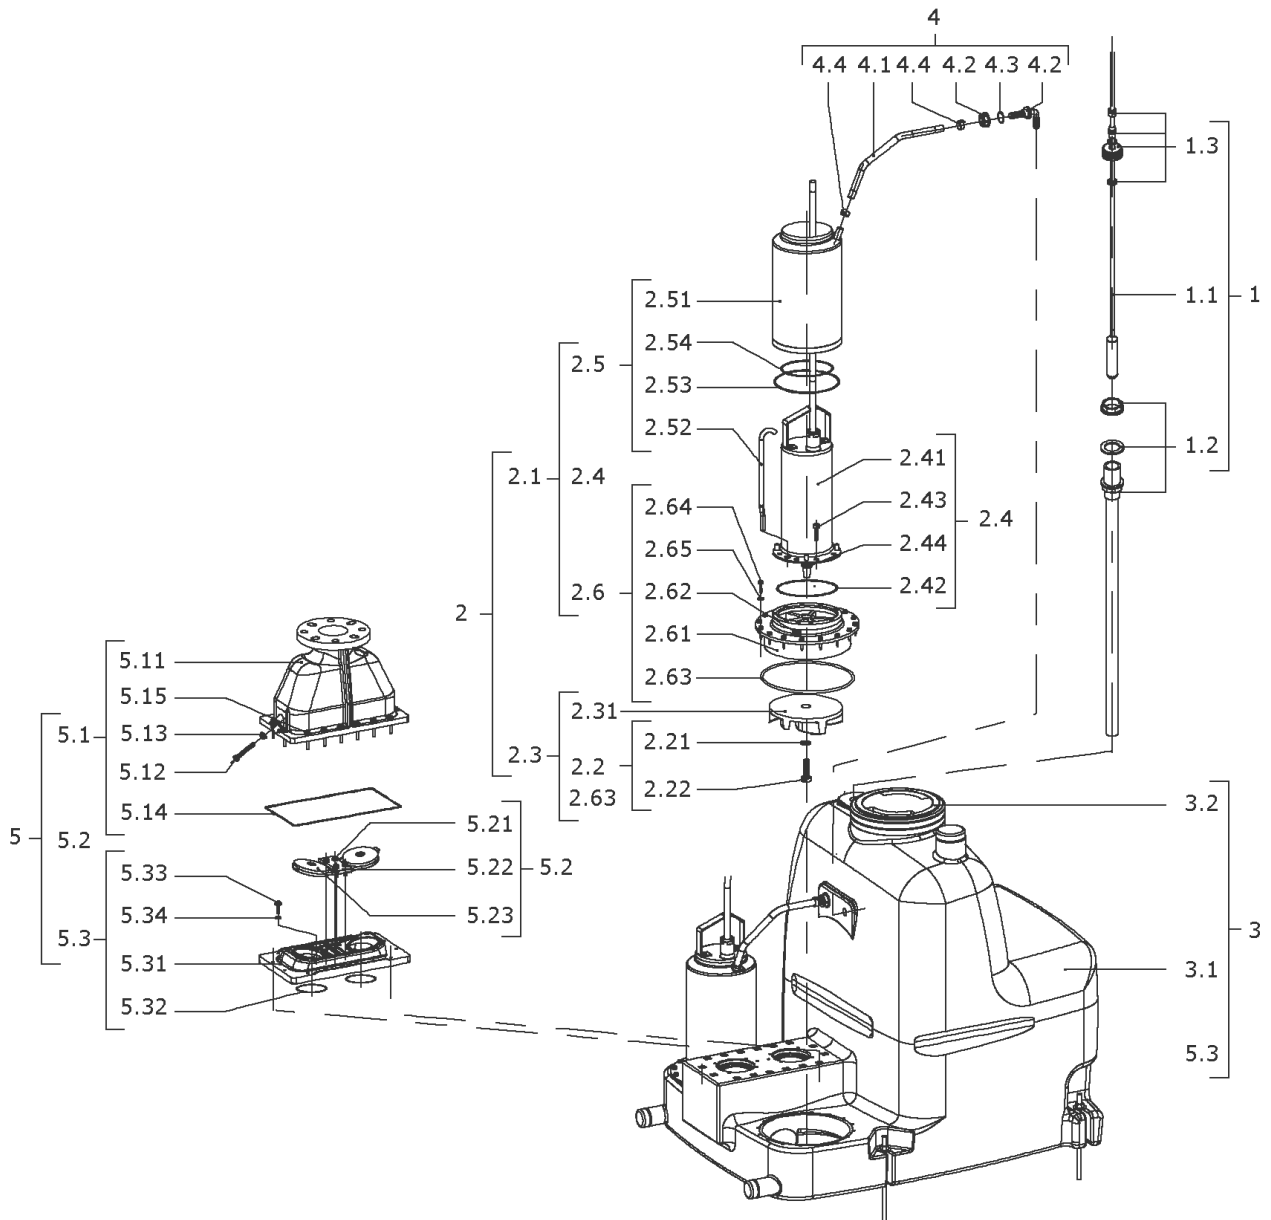

WILO-DRAINLIFT XL2/15 (3~) (2532141)

Item	Article no.	Description	Quantity
1	2111348	LEVEL CONTROLLER DRAINLIFT XL KIT	1
1.1	2114355	> LEVEL SENSOR 0-1mWS, 10m CABLE VP.	1
1.2	2111349	> VESSEL PIPE UNION LEVEL SENSOR CPL.VP.	1
1.3	2111350	> PIPE UNION LEVEL SENSOR CPL.VP.	1
2	2047075	PUMP UNIT DRAINLIFT XL/15 KIT	1
2.1	2048275	> MOTOR DRAINLIFT XL 3-400 4KW CPL.KIT	1
2.4	2054116	>> MOTOR DRAINLIFT L 3~ 4KW KIT	1
2.41		>>> BM-LIFT/5,3-2-3-400-50	1
2.42	2054117	>>> O-RING ID.132,94X3,53 NBR 70SR VP.	1
2.43	2054118	>>> SCREW M8X16 DIN912 A4-70(8 PIECES)	1
2.44	2064463	>>> MECHANICAL SEAL MG1/22-G60 Q1Q1PGG KIT	1
2.5	2047081	>> COOLING JACKET DRAINLIFT XL S1 KIT	1
2.51		>>> COOLING JACKET KPL.MOTOR 4KW-2POL.	1
2.52	2047082	>>> PIPE F.BACKFEET MOTOR 4KW-2POL.S1	1
2.53	2015163	>>> O-RING ID.175X4N	1
2.54	2015164	>>> O-RING ID.133,02X2,62	1
2.6	2047079	>> ADAPTER RING DRAINLIFT XL S1 KIT	1
2.61		>>> ADAPTERRING DRAINLIFT L / XL S1;	1
2.62	2047080	>>> SCREW GPN730 R1/4 PA	1
2.63	2054111	>>> O-RING ID.225X6,0 EPDM 45 SHORE A VP.	1
2.64	2027543	>>> HEXAGONAL SCREW DIN7976 6,3X32 A2 VP.	1
2.65	2027545	>>> DISC DIN9021 6,4 A2 STAINLESS STEEL VP.	1
2.3	2054114	> IMPELLER DRAINLIFT L/15 KIT	1
2.2	2054127	>> IMPELLER FIXATION DRAINLIFT-L KIT	1
2.21		>>> SCREW LOCKING NORD-LOCK 16/10,7 A4	1
2.22		>>> screw M10x30 ISO4762 A4-70	1
2.31		>> IMPELLER DRAINLIFT L/15 KPL:	1
2.63	2054111	>> O-RING ID.225X6,0 EPDM 45 SHORE A VP.	1
3		VESSEL DRAINLIFT XL VP.	1
3.1		> VESSEL DRAINLIFT XL PE BLACK 10MM	1
3.2	2111447	> COVER/GASKET TR209X9 VP.	1
5.3	2054130	> BASE PLATE NON RETURN VALVE DLL 2 KIT	1
5.14	2054122	>> O-RING ID.235X4,0 NBR70 SH A BLACK VP.	1
5.31		>> BASE PLATE NON RETURN VALVE DLL 2	1