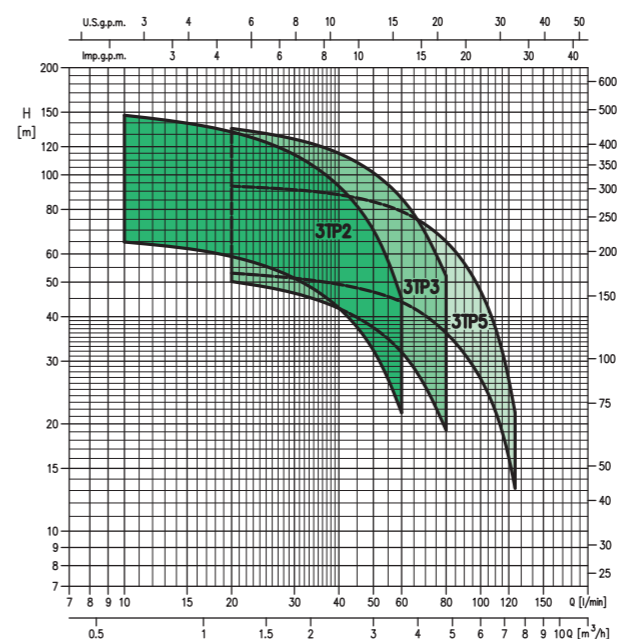

PERFORMANCE RANGE (according to ISO 9906 Attachment A)

RANGE

Model	Stage	Connection size	Motor power [kW]	Capacity [m³/h]	Head [m]	Dimension [mm]	
						Without PFC	With PFC
3TP2	4	Rp 1"	0,6	3,3	57,6	894	918
	6	Rp 1"	0,9	3,3	81	973	997
	9	Rp 1"	1,5	3,3	128	-	1200
3TP3	3	Rp 1"	0,6	4,5	48	870	894
	5	Rp 1"	0,9	4,5	77	950	974
	8	Rp 1"	1,5	4,5	127	-	1175
3TP5	4	Rp 1 1/4"	0,9	7,5	52	946	970
	7	Rp 1 1/4"	1,5	7,5	90,9	-	1187