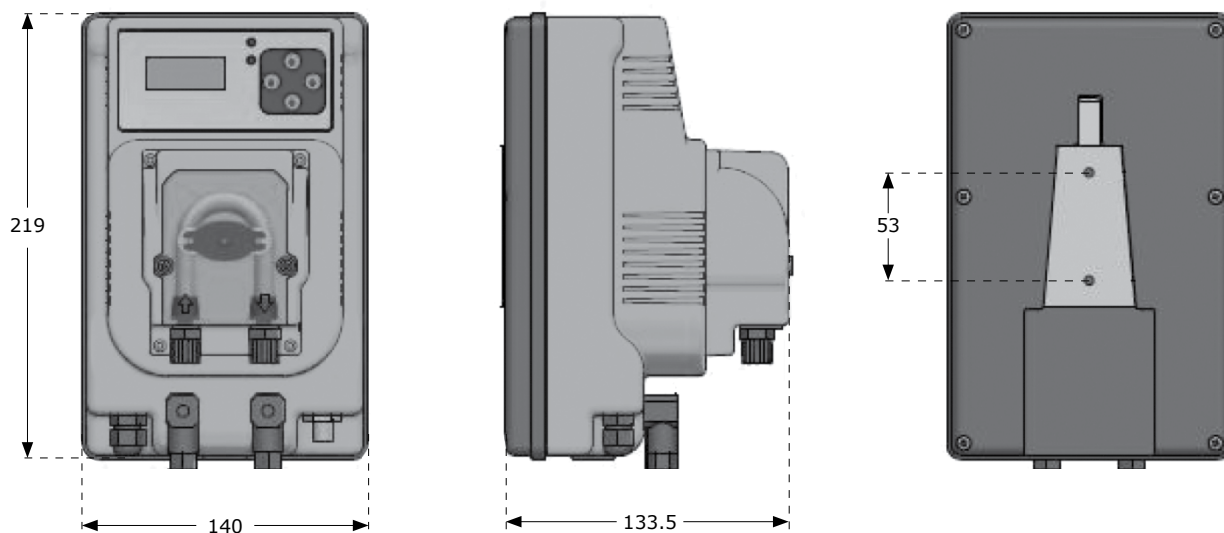

Optional

- Level probe input
- Flow switch input

Materials

| | Standard material | Optional |
|-------------------|-------------------|------------|
| Pump body | PP | - |
| Roller | DELTRIN | - |
| Tube | Santoprene | - |
| Power consumption | 8 Watt | - |
| Nuts | PP M10 | - |
| Fittings | PP tube 4 x 6 | - |
| Probe connection | BNC | - |
| Foot filter | Lip valve | Ball valve |
| Suction tube | PVC 4 x 6 | PVDF |
| Delivery tube | PE 4 x 6 | PVDF |

Technical data

| | Max l/h | Pressure bar | Max cc | Max operating temperature °C | Ø int x ext mm | Pump body material | Power c Watt | rpm | Weight kg |
|--------|---------|--------------|--------|------------------------------|----------------|--------------------|--------------|-----|-----------|
| 1.5-01 | 1.5 | 1 | 25 | 65 | 5.8 x 9.3 | PP | 8 | 10 | 1.8 |
| 03-01 | 3 | 1 | 50 | 65 | 5.8 x 9.3 | PP | 8 | 20 | 1.8 |
| 06-01 | 6 | 1 | 100 | 65 | 5.8 x 9.3 | PP | 8 | 40 | 1.8 |

Verderflex

VP Pro PH-RX tube dosing pump

VERDERFLEX®

Dimensions

(in mm)

Standard installation kit

| 1/2" PP-VL-VT Talco Lip | Foot Filter PP-VL-VT | Suction tube 2 m PVC 4x6 | Delivery tube 2 m PE 4x6 |
|---|---|---|--|
|  |  |  |  |