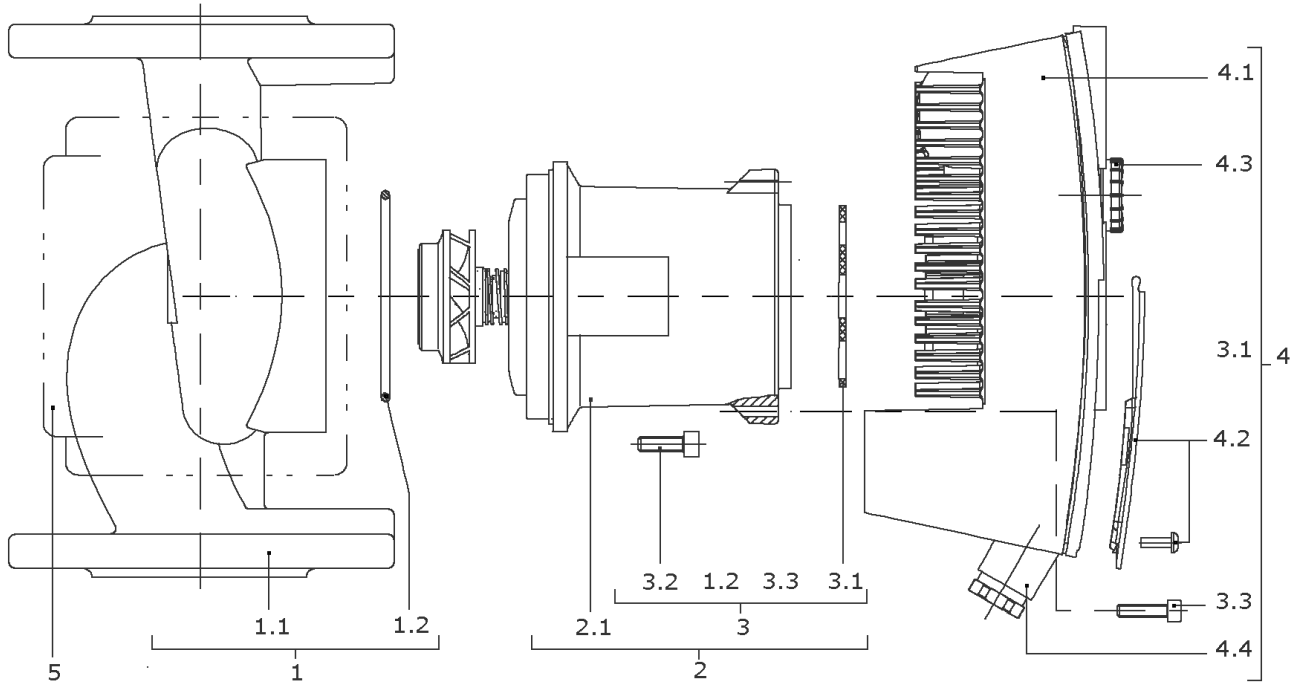

STRATOS-Z 40/1-8 PN6/10 (2030910)

Item	Article no.	Description	Quantity
1	2054257	PUMP HOUS. STRATOS 40/1-8 PN6/10 RG KIT	1
1.1		> PUMP HOUSING I40/62/96X220 PN6/16RG KPL.	1
1.2	2037914	> O-RING ID.75,79X3,53 EPDM 70SHORE	1
2		MOTOR 2 STRATOS-Z MG.33(40/1-8)KIT	1
Note: no longer available / nicht mehrlieferbar / ne plus disponible			
2.1		> MOTOR 2 33/200 E40/1-8,E50/1-8 STRATOS-Z	1
3	2046969	> FIXING/GASKET-KIT STRATOS 33	1
1.2	2037914	>> O-RING ID.75,79X3,53 EPDM 70SHORE	1
3.1	2037930	>> FLAT GASKET D.78X3 VP.	1
3.2	2010882	>> SCREW M6X18 ISO4762 (4 PIECES)	1
3.3		>> SCREW M5X20 ISO4762 8.8 GEOMET	1
4		MODULE STRATOS 40/1-8 KIT	1
Note: no longer available / nicht mehrlieferbar / ne plus disponible			
5	2037925	INSOLATION STRATOS MG.33 KIT	1
		> INSULATION STRATOS 40/1-8 MG.33 NT.	1
	2150997	> Bracket f.insolation (4 Pieces)	1