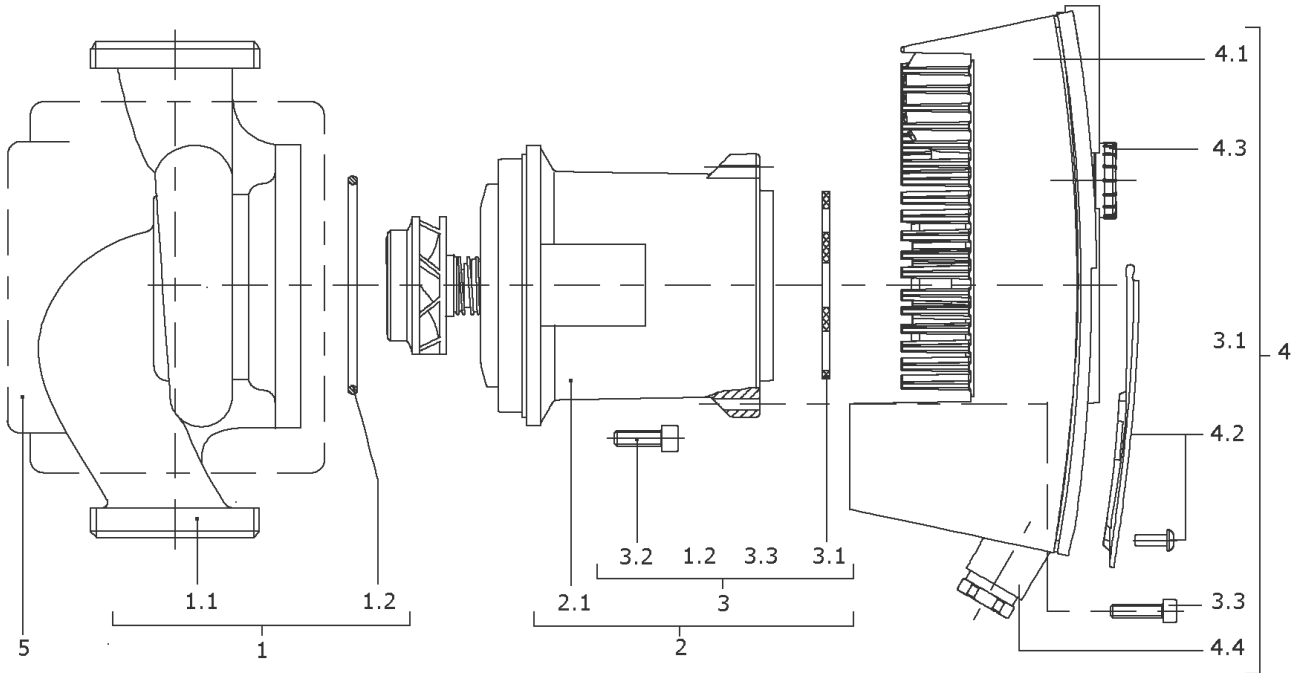

STRATOS-Z 50/1-9 RG (2090474)

Item	Article no.	Description	Quantity
1	2051174	PUMP HOUSING STRATOS-Z50/1-9 RG KIT	1
1.1		> PUMP HOUSING D50/78/115X280 6/16 RG KPL	1
1.2	2042935	> O-RING ID.88,49X3,53 EPDM 70SHORE	1
2	2097976	MOTOR 2 STRATOS-Z MG.43(50/1-9)CAN KIT	1
2.1		> MOTOR 2 43/600 Z 50/1-9, 50/1-12 EN60335	1
3	2046970	> FIXING/GASKET-KIT STRATOS 43	1
1.2	2042935	>> O-RING ID.88,49X3,53 EPDM 70SHORE	1
3.1	2042941	>> FLAT GASKET GR.43 D.92X3	1
3.2	2043006	>> SCREW M6X20 ISO4762 8.8 (4 PIECES)	1
3.3		>> SCREW M5X25 ISO4762 8.8 GEOMET	1
4	2094453	MODULE STRATOS 50/1-9 SW5.01 KIT	1
3.1	2042941	> FLAT GASKET GR.43 D.92X3	1
3.3		> SCREW M5X25 ISO4762 8.8 GEOMET	1
4.1		> Module Stratos 43 SW6.12	1
4.2	2042945	> MODULE COVER STRATOS MG.43 KIT	1
Note: TO / BIS / JUSQU'Á: KW02/2009			
4.2	2098198	> MODULE COVER STRATOS MG.43 FROM 09W03 KI	1
Note: FROM / AB / Á PARTIR: KW03/2009			
4.3	2037927	> ROTARY SWITCH BUTTON MODULE STRATOS D.29	1
4.4	2042947	> SCREW CONNECTION PG7 KIT	1
	2042952	>> GASKET PG7 PKG.	1
		>> PRESSURE SCREW 107/E PG7 DIN46255 BLACK	1
		>> PRESSURE RING 107/D PG7 DIN46320ST	1
		>> PROFILED GASKET PG7 D.6/11 DIN46320 5EP4	1
4.4	2042948	> SCREW CONNECTION PG9 KIT	1
	2042951	>> GASKET PG9 PKG.	1
		>> PRESSURE SCREW PG9 PLASTICS BLACK	1
		>> PRESSURE RING 107/D PG9 DIN46320ST	1
		>> PROFILED GASKET PG9 D.7/13,5 DIN46320	1
4.4	2042949	> SCREW CONNECTION PG13,5 KIT	1
	2042950	>> GASKET PG13,5 PKG.	1
		>> PRESSURE SCREW PG13,5DIN46320 PL.BLACK	1
		>> PRESSURE RING 107/D PG13,5DIN46320	1
		>> PROFILED GASKET PG13,5 F.KVSB GI	1