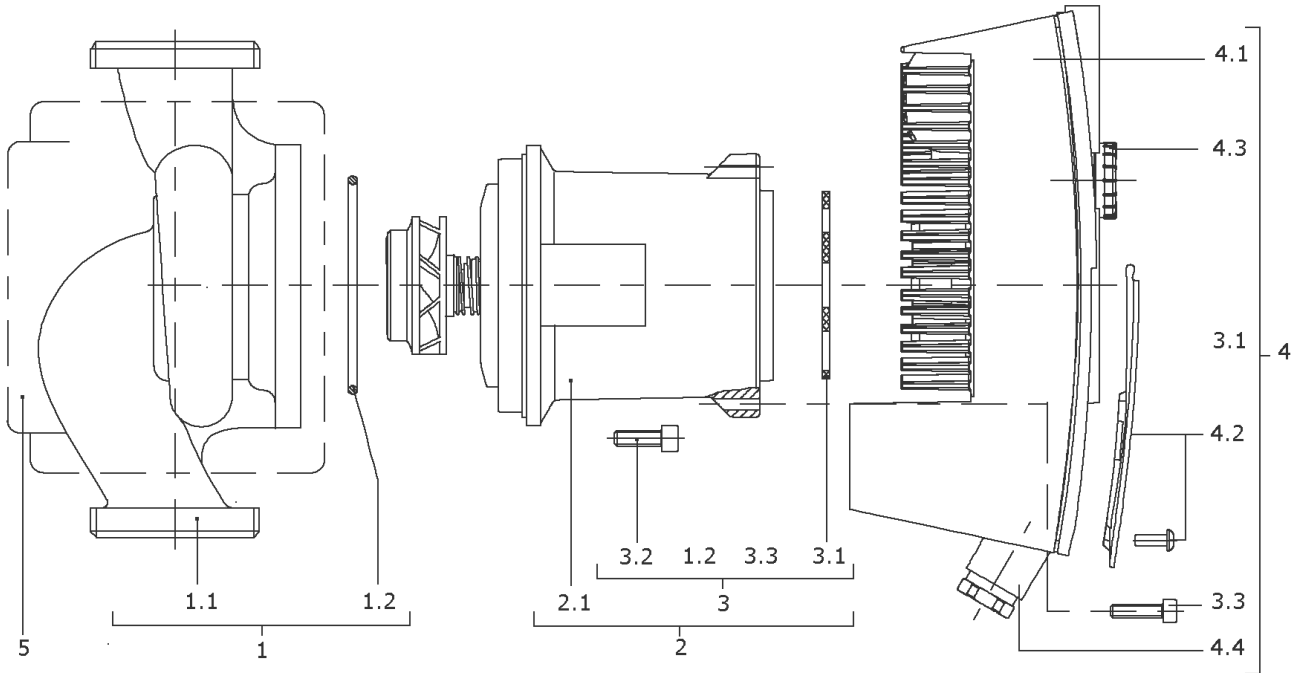

Stratos-Z

Article no.	Description
2052000	STRATOS-Z 25/1-8 RG
2090469	STRATOS-Z 25/1-8 RG
2052010	STRATOS-Z 30/1-8 RG
2090470	STRATOS-Z 30/1-8 RG
2090476	STRATOS-Z 30/1-12 GG
2090471	STRATOS-Z 30/1-12 PN6/10
2030900	STRATOS-Z 30/1-12 PN10
2090477	STRATOS-Z 40/1-8 GG
2030910	STRATOS-Z 40/1-8 PN6/10
2090472	STRATOS-Z 40/1-8 PN6/10
2030920	STRATOS-Z 40/1-12 RG
2090473	STRATOS-Z 40/1-12 RG
2030930	STRATOS-Z 50/1-9 RG
2090474	STRATOS-Z 50/1-9 RG
2090475	STRATOS-Z 65/1-12 PN6/10
2152257	Stratos-Z 65/1-12 PN6/10

STRATOS-Z 25/1-8 RG (2052000)

Item	Article no.	Description	Quantity
1	2051173	PUMP HOUSING STRATOS-Z25/1-8 RG KIT	1
1.1		> PUMP HOUSING I25/66/86X180 G1½" CPL.RG	1
1.2	2049131	> O-RING ID.69,44X3,53	1
	180290590	> FLAT GASKET 32/44X2	1
2	2051179	MOTOR 2 STRATOS-Z MG.23 KIT	1
2.1		> MOTOR 2 23/100 STRATOS-Z 30/1-8	1
3	2051193	> FIXING/GASKET-KIT STRATOS 23	1
1.2	2049131	>> O-RING ID.69,44X3,53	1
3.1	2051169	>> FLAT GASKET D.75X3	1
3.2	2010882	>> SCREW M6X18 ISO4762 (4 PIECES)	1
3.3		>> SCREW M4X16 ISO4762 8.8 ZN	1
4	2059975	MODULE STRATOS 25/1-8 KIT	1
3.1	2051169	> FLAT GASKET D.75X3	1
3.3		> SCREW M4X16 ISO4762 8.8 ZN	1
4.1		> MODULE STRATOS GR.23 EN CPL.	1
4.2	2051170	> MODULE COVER STRATOS MG.23 KIT	1
4.3	2037927	> ROTARY SWITCH BUTTON MODULE STRATOS D.29	1
4.4	2042947	> SCREW CONNECTION PG7 KIT	1
	2042952	>> GASKET PG7 PKG.	1
		>> PRESSURE SCREW 107/E PG7 DIN46255 BLACK	1
		>> PRESSURE RING 107/D PG7 DIN46320ST	1
		>> PROFILED GASKET PG7 D.6/11 DIN46320 5EP4	1
4.4	2042948	> SCREW CONNECTION PG9 KIT	1
	2042951	>> GASKET PG9 PKG.	1
		>> PRESSURE SCREW PG9 PLASTICS BLACK	1
		>> PRESSURE RING 107/D PG9 DIN46320ST	1
		>> PROFILED GASKET PG9 D.7/13,5 DIN46320	1
4.4	2042949	> SCREW CONNECTION PG13,5 KIT	1
	2042950	>> GASKET PG13,5 PKG.	1
		>> PRESSURE SCREW PG13,5DIN46320 PL.BLACK	1
		>> PRESSURE RING 107/D PG13,5DIN46320	1
		>> PROFILED GASKET PG13,5 F.KVSB GI	1
	2042953	> COVER IF STRATOS	1
5	2051172	INSOLATION STRATOS MG.23 KIT	1