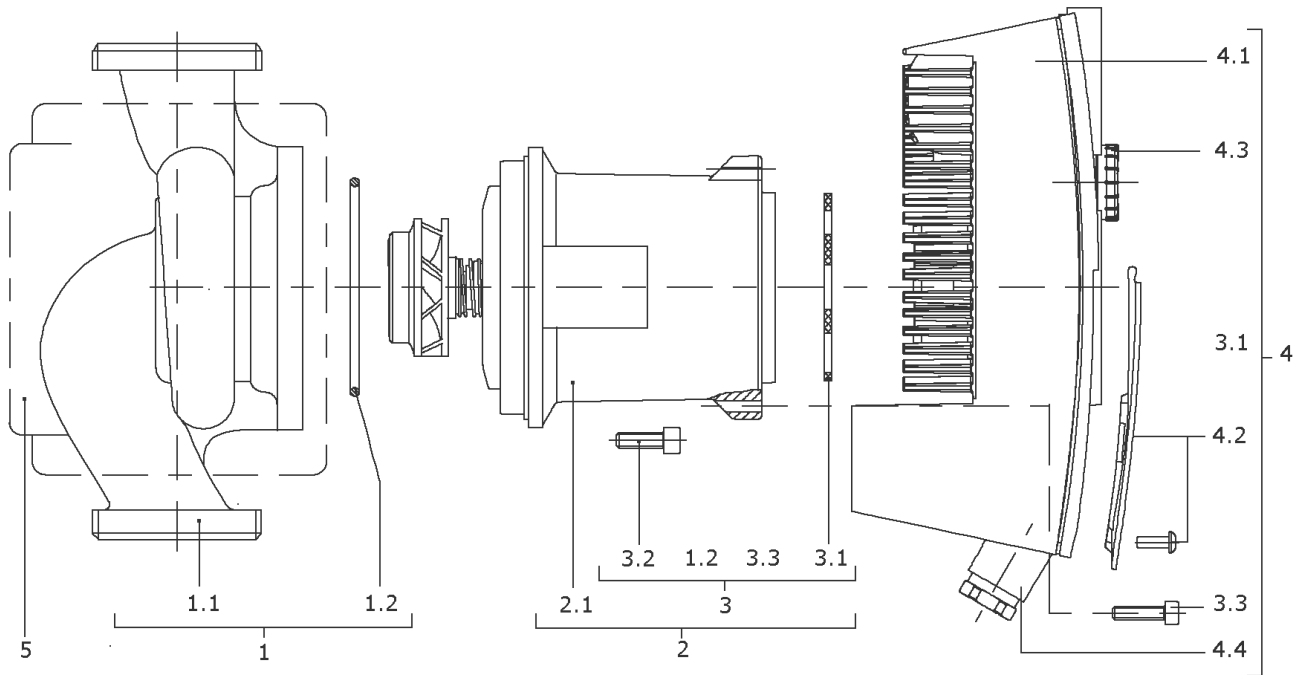

STRATOS-Z 40/1-12 RG (2030920)

Item	Article no.	Description	Quantity
1	2051171	PUMP HOUSING STRATOS-Z40/1-12 RG KIT	1
1.1		> PUMP HOUSING I40/78/115X250 6/16RG CPL.	1
1.2	2042935	> O-RING ID.88,49X3,53 EPDM 70SHORE	1
2		MOTOR 2 STRATOS-Z MG.43(40/1-12)KIT	1
Note: no longer available / nicht mehr lieferbar / ne plus disponible			
2.1		> MOTOR 2 43/600 STRATOS-Z 40/1-12	1
3	2046970	> FIXING/GASKET-KIT STRATOS 43	1
1.2	2042935	>> O-RING ID.88,49X3,53 EPDM 70SHORE	1
3.1	2042941	>> FLAT GASKET GR.43 D.92X3	1
3.2	2043006	>> SCREW M6X20 ISO4762 8.8 (4 PIECES)	1
3.3		>> SCREW M5X25 ISO4762 8.8 GEOMET	1
4	2042943	MODULE STRATOS 40/1-12 KIT	1
3.1	2042941	> FLAT GASKET GR.43 D.92X3	1
3.3		> SCREW M5X25 ISO4762 8.8 GEOMET	1
4.1		> MODULE GR.43 EN CPL.STRATOS	1
4.2	2042945	> MODULE COVER STRATOS MG.43 KIT	1
4.3	2037927	> ROTARY SWITCH BUTTON MODULE STRATOS D.29	1
4.4	2042947	> SCREW CONNECTION PG7 KIT	1
	2042952	>> GASKET PG7 PKG.	1
		>> PRESSURE SCREW 107/E PG7 DIN46255 BLACK	1
		>> PRESSURE RING 107/D PG7 DIN46320ST	1
		>> PROFILED GASKET PG7 D.6/11 DIN46320 5EP4	1
4.4	2042948	> SCREW CONNECTION PG9 KIT	1
	2042951	>> GASKET PG9 PKG.	1
		>> PRESSURE SCREW PG9 PLASTICS BLACK	1
		>> PRESSURE RING 107/D PG9 DIN46320ST	1
		>> PROFILED GASKET PG9 D.7/13,5 DIN46320	1
4.4	2042949	> SCREW CONNECTION PG13,5 KIT	1
	2042950	>> GASKET PG13,5 PKG.	1
		>> PRESSURE SCREW PG13,5DIN46320 PL.BLACK	1
		>> PRESSURE RING 107/D PG13,5DIN46320	1
		>> PROFILED GASKET PG13,5 F.KVSB GI	1
	2042953	> COVER IF STRATOS	1
5	2051210	INSOLATION STRATOS MG.43(40/1-12)KIT	1