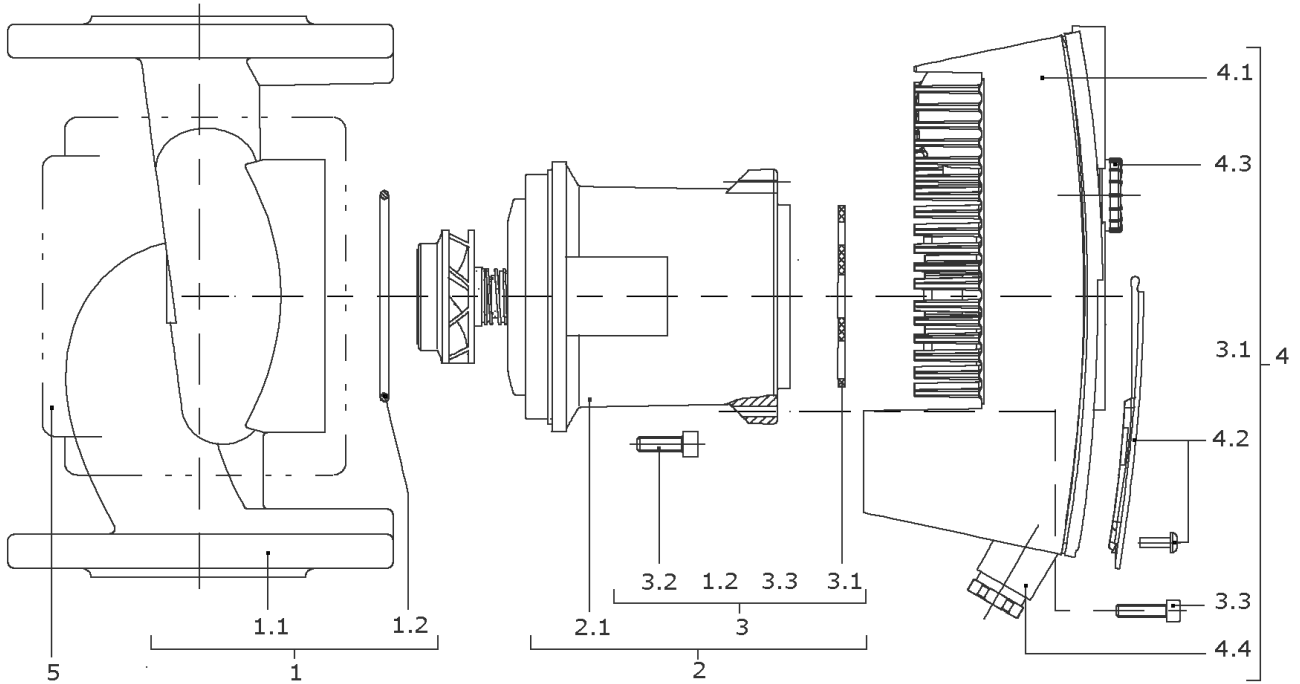

Stratos-Z 65/1-12 PN6/10 (2152257)

Item	Article no.	Description	Quantity
1	2098077	PUMP HOUSING STRATOS 65/1-12PN6/10RG KIT	1
1.1		> PUMP HOUSING 65/1-12 PN6/10 RG CPL.	1
1.2	2058018	> O-Ring ID.123,42X3,53 EPDM VP.	1
2	2168253	Motor 2 GR.53 65/1-12 Stratos-Z KIT	1
2.1		> MOTOR 2 53/800 65/1-12 STRATOS-Z EN60335	1
3	2058021	> FIXING/GASKET-KIT STRATOS 53/63	1
1.2	2058018	>> O-Ring ID.123,42X3,53 EPDM VP.	1
3.1	2057987	>> FLAT GASKET GR.53/63D.125X3 VP.	1
3.2	2058022	>> SCREW M10X30 ISO4762 8.8 (4 PIECES)	1
3.3		>> SCREW M5X25 ISO4762 8.8 GEOMET	1
4	2094456	MODULE STRATOS 65/1-12 SW5.01 KIT	1
3.1	2057987	> FLAT GASKET GR.53/63D.125X3 VP.	1
3.3		> SCREW M5X25 ISO4762 8.8 GEOMET	1
4.1		> Module Stratos 53 SW6.12 VDE	1
4.2	2057988	> MODULE COVER STRATOS MG.53/63 KIT	1
4.3	2037927	> ROTARY SWITCH BUTTON MODULE STRATOS D.29	1
4.4	2042947	> SCREW CONNECTION PG7 KIT	1
	2042952	>> GASKET PG7 PKG.	1
		>> PRESSURE SCREW 107/E PG7 DIN46255 BLACK	1
		>> PRESSURE RING 107/D PG7 DIN46320ST	1
		>> PROFILED GASKET PG7 D.6/11 DIN46320 5EP4	1
4.4	2042948	> SCREW CONNECTION PG9 KIT	1
	2042951	>> GASKET PG9 PKG.	1
		>> PRESSURE SCREW PG9 PLASTICS BLACK	1
		>> PRESSURE RING 107/D PG9 DIN46320ST	1
		>> PROFILED GASKET PG9 D.7/13,5 DIN46320	1
4.4	2042949	> SCREW CONNECTION PG13,5 KIT	1
	2042950	>> GASKET PG13,5 PKG.	1
		>> PRESSURE SCREW PG13,5DIN46320 PL.BLACK	1
		>> PRESSURE RING 107/D PG13,5DIN46320	1
		>> PROFILED GASKET PG13,5 F.KVSB GI	1
	2042953	> COVER IF STRATOS	1
5	2058023	INSOLATION STRATOS MG.53 KIT	1
		> INSULATION STRATOS 65/1-12 MG.53 KPL.	1