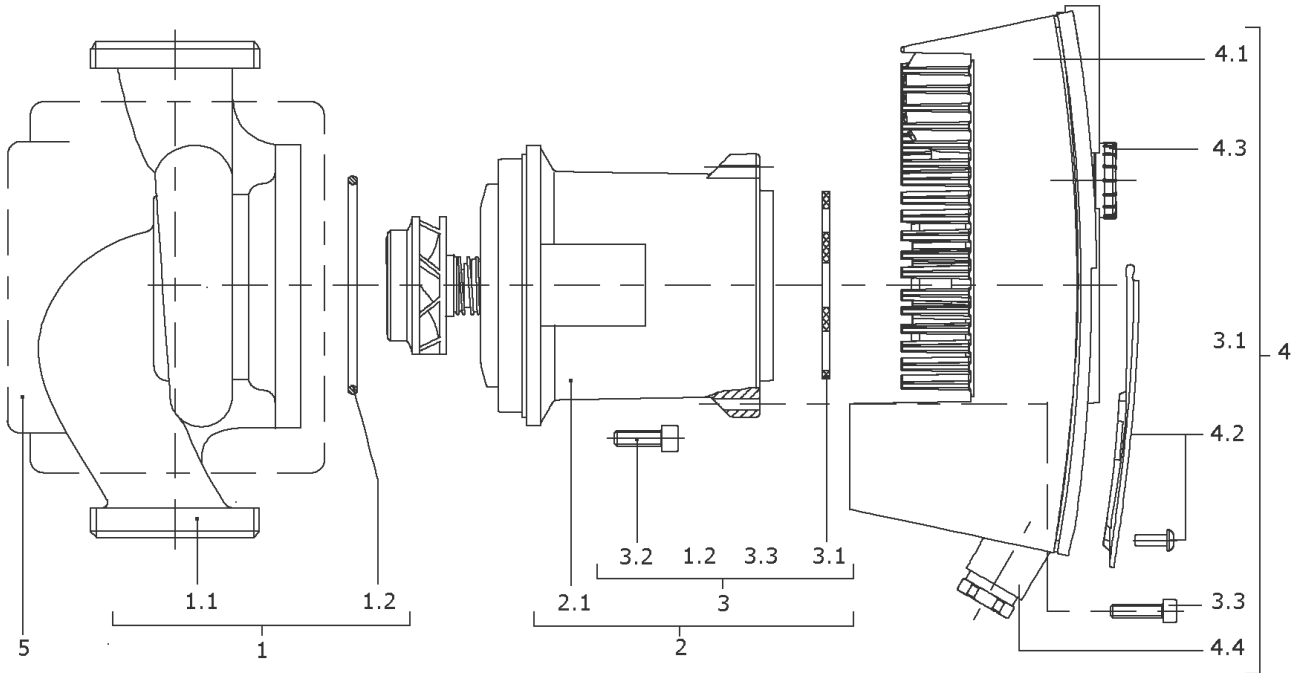

STRATOS-Z 30/1-8 RG (2052010)

Item	Article no.	Description	Quantity
1	2051178	PUMP HOUSING STRATOS-Z30/1-8 RG KIT	1
1.1		> PUMP HOUSING I30/66/86X180 G2" CPL.RG	1
1.2	2049131	> O-RING ID.69,44X3,53	1
	2201126	> Flat gasket D42/55X2,1-DN32-2"VP.	1
2	2051179	MOTOR 2 STRATOS-Z MG.23 KIT	1
2.1		> MOTOR 2 23/100 STRATOS-Z 30/1-8	1
3	2051193	> FIXING/GASKET-KIT STRATOS 23	1
1.2	2049131	>> O-RING ID.69,44X3,53	1
3.1	2051169	>> FLAT GASKET D.75X3	1
3.2	2010882	>> SCREW M6X18 ISO4762 (4 PIECES)	1
3.3		>> SCREW M4X16 ISO4762 8.8 ZN	1
4	2059976	MODULE STRATOS 30/1-8 KIT	1
3.1	2051169	> FLAT GASKET D.75X3	1
3.3		> SCREW M4X16 ISO4762 8.8 ZN	1
4.1		> MODULE STRATOS GR.23 EN CPL.	1
4.2	2051170	> MODULE COVER STRATOS MG.23 KIT	1
4.3	2037927	> ROTARY SWITCH BUTTON MODULE STRATOS D.29	1
4.4	2042947	> SCREW CONNECTION PG7 KIT	1
	2042952	>> GASKET PG7 PKG.	1
		>> PRESSURE SCREW 107/E PG7 DIN46255 BLACK	1
		>> PRESSURE RING 107/D PG7 DIN46320ST	1
		>> PROFILED GASKET PG7 D.6/11 DIN46320 5EP4	1
4.4	2042948	> SCREW CONNECTION PG9 KIT	1
	2042951	>> GASKET PG9 PKG.	1
		>> PRESSURE SCREW PG9 PLASTICS BLACK	1
		>> PRESSURE RING 107/D PG9 DIN46320ST	1
		>> PROFILED GASKET PG9 D.7/13,5 DIN46320	1
4.4	2042949	> SCREW CONNECTION PG13,5 KIT	1
	2042950	>> GASKET PG13,5 PKG.	1
		>> PRESSURE SCREW PG13,5DIN46320 PL.BLACK	1
		>> PRESSURE RING 107/D PG13,5DIN46320	1
		>> PROFILED GASKET PG13,5 F.KVSB GI	1
	2042953	> COVER IF STRATOS	1
5	2051172	INSOLATION STRATOS MG.23 KIT	1