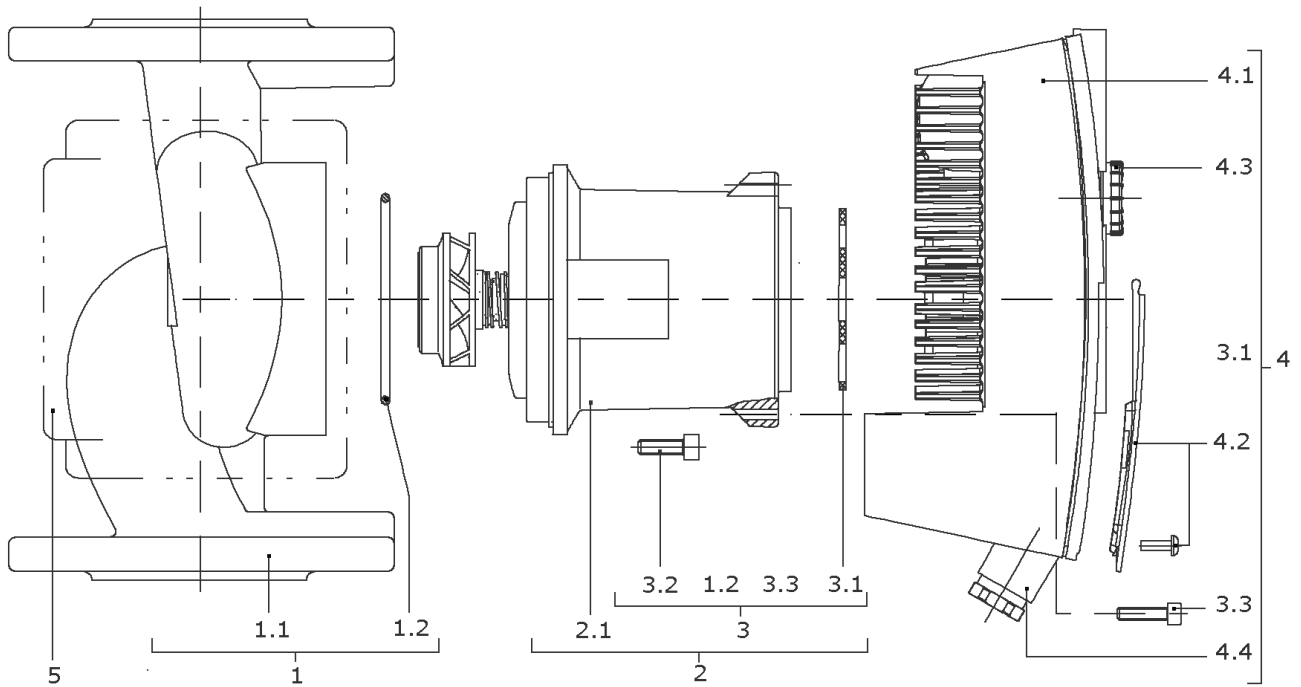

STRATOS-Z 30/1-12 GG (2090476)

Item	Article no.	Description	Quantity
1	2098075	PUMP HOUSING STRATOS-Z30/1-12 GG KIT	1
1.1		> PUMP HOUSING I30/67/96X180G2"GG KPL.WILO	1
1.2	2037914	> O-RING ID.75,79X3,53 EPDM 70SHORE	1
2	2097973	MOTOR 2 STRATOS-Z MG.33(30/1-12)CAN KIT	1
2.1		> MOTOR 2 33/200 E30/1-12STRATOS-Z EN60335	1
3	2046969	> FIXING/GASKET-KIT STRATOS 33	1
1.2	2037914	>> O-RING ID.75,79X3,53 EPDM 70SHORE	1
3.1	2037930	>> FLAT GASKET D.78X3 VP.	1
3.2	2010882	>> SCREW M6X18 ISO4762 (4 PIECES)	1
3.3		>> SCREW M5X20 ISO4762 8.8 GEOMET	1
4	2094447	MODULE STRATOS 30/1-12 SW5.01 KIT	1
3.1	2037930	> FLAT GASKET D.78X3 VP.	1
3.3		> SCREW M5X20 ISO4762 8.8 GEOMET	1
4.1		> Module Stratos 33 SW6.22	1
4.2	2037921	> MODULE COVER STRATOS MG.33 KIT	1
4.3	2037927	> ROTARY SWITCH BUTTON MODULE STRATOS D.29	1
4.4	2042947	> SCREW CONNECTION PG7 KIT	1
	2042952	>> GASKET PG7 PKG.	1
		>> PRESSURE SCREW 107/E PG7 DIN46255 BLACK	1
		>> PRESSURE RING 107/D PG7 DIN46320ST	1
		>> PROFILED GASKET PG7 D.6/11 DIN46320 5EP4	1
4.4	2042948	> SCREW CONNECTION PG9 KIT	1
	2042951	>> GASKET PG9 PKG.	1
		>> PRESSURE SCREW PG9 PLASTICS BLACK	1
		>> PRESSURE RING 107/D PG9 DIN46320ST	1
		>> PROFILED GASKET PG9 D.7/13,5 DIN46320	1
4.4	2042949	> SCREW CONNECTION PG13,5 KIT	1
	2042950	>> GASKET PG13,5 PKG.	1
		>> PRESSURE SCREW PG13,5DIN46320 PL.BLACK	1
		>> PRESSURE RING 107/D PG13,5DIN46320	1
		>> PROFILED GASKET PG13,5 F.KVSB GI	1
	2042953	> COVER IF STRATOS	1
5	2037924	INSOLATION STRATOS MG.33(30/1-12)KIT	1
		> INSULATION STRATOS 30/1-12 MG.33 NT.	1