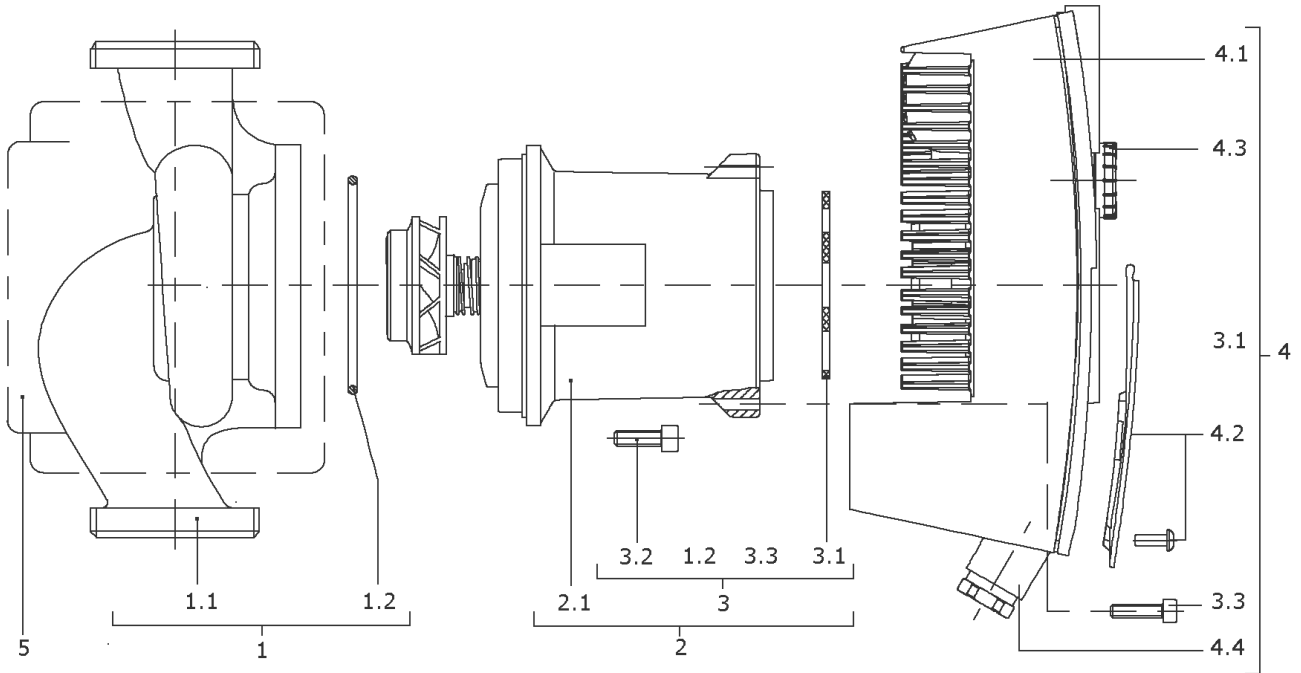

STRATOS-Z 50/1-9 RG (2030930)

Item	Article no.	Description	Quantity
1	2051174	PUMP HOUSING STRATOS-Z50/1-9 RG KIT	1
1.1		> PUMP HOUSING D50/78/115X280 6/16 RG KPL	1
1.2	2042935	> O-RING ID.88,49X3,53 EPDM 70SHORE	1
2		MOTOR 2 STRATOS-Z MG.43(50/1-9)KIT	1
Note: no longer available / nicht mehr lieferbar / ne plus disponible			
2.1		> MOTOR 2 43/600 STRATOS-Z 50/1-9, 50/1-12	1
3	2046970	> FIXING/GASKET-KIT STRATOS 43	1
1.2	2042935	>> O-RING ID.88,49X3,53 EPDM 70SHORE	1
3.1	2042941	>> FLAT GASKET GR.43 D.92X3	1
3.2	2043006	>> SCREW M6X20 ISO4762 8.8 (4 PIECES)	1
3.3		>> SCREW M5X25 ISO4762 8.8 GEOMET	1
4	2042944	MODULE STRATOS 50/1-9 KIT	1
3.1	2042941	> FLAT GASKET GR.43 D.92X3	1
3.3		> SCREW M5X25 ISO4762 8.8 GEOMET	1
4.1		> MODULE GR.43 EN CPL.STRATOS	1
4.2	2042945	> MODULE COVER STRATOS MG.43 KIT	1
4.3	2037927	> ROTARY SWITCH BUTTON MODULE STRATOS D.29	1
4.4	2042947	> SCREW CONNECTION PG7 KIT	1
	2042952	>> GASKET PG7 PKG.	1
		>> PRESSURE SCREW 107/E PG7 DIN46255 BLACK	1
		>> PRESSURE RING 107/D PG7 DIN46320ST	1
		>> PROFILED GASKET PG7 D.6/11 DIN46320 5EP4	1
4.4	2042948	> SCREW CONNECTION PG9 KIT	1
	2042951	>> GASKET PG9 PKG.	1
		>> PRESSURE SCREW PG9 PLASTICS BLACK	1
		>> PRESSURE RING 107/D PG9 DIN46320ST	1
		>> PROFILED GASKET PG9 D.7/13,5 DIN46320	1
4.4	2042949	> SCREW CONNECTION PG13,5 KIT	1
	2042950	>> GASKET PG13,5 PKG.	1
		>> PRESSURE SCREW PG13,5DIN46320 PL.BLACK	1
		>> PRESSURE RING 107/D PG13,5DIN46320	1
		>> PROFILED GASKET PG13,5 F.KVSB GI	1
	2042953	> COVER IF STRATOS	1
5	2042946	INSOLATION STRATOS MG.43 KIT	1