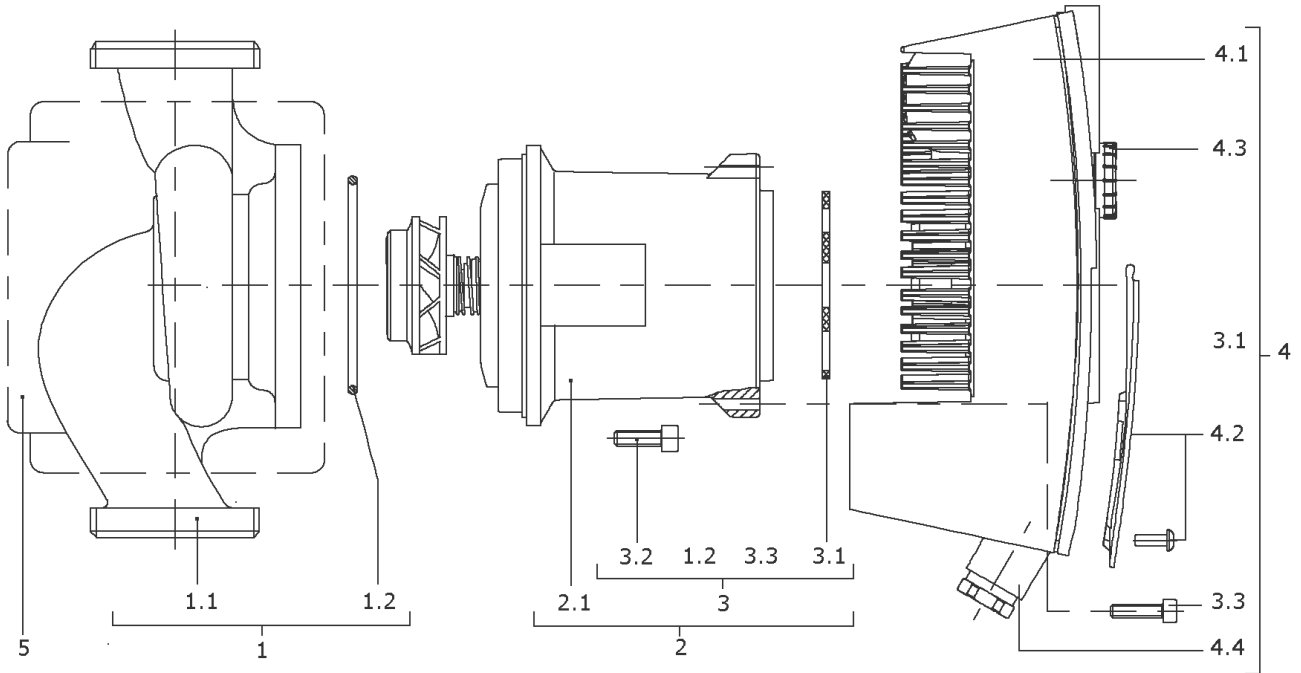

STRATOS-Z 30/1-8 RG (2090470)

Item	Article no.	Description	Quantity
1	2051178	PUMP HOUSING STRATOS-Z30/1-8 RG KIT	1
1.1		> PUMP HOUSING I30/66/86X180 G2" CPL.RG	1
1.2	2049131	> O-RING ID.69,44X3,53	1
	2201126	> Flat gasket D42/55X2,1-DN32-2"VP.	1
2	2097972	MOTOR 2 STRATOS-Z MG.23 CAN KIT	1
2.1		> MOTOR 2 23/100 STRATOS-Z 30/1-8 EN60335	1
3	2051193	> FIXING/GASKET-KIT STRATOS 23	1
1.2	2049131	>> O-RING ID.69,44X3,53	1
3.1	2051169	>> FLAT GASKET D.75X3	1
3.2	2010882	>> SCREW M6X18 ISO4762 (4 PIECES)	1
3.3		>> SCREW M4X16 ISO4762 8.8 ZN	1
4	2094446	MODULE STRATOS 30-32/1-8 >SW5.01 KIT	1
3.1	2051169	> FLAT GASKET D.75X3	1
3.3		> SCREW M4X16 ISO4762 8.8 ZN	1
4.1		> Module Stratos 23 SW6.10	1
4.2	2051170	> MODULE COVER STRATOS MG.23 KIT	1
4.3	2037927	> ROTARY SWITCH BUTTON MODULE STRATOS D.29	1
4.4	2042947	> SCREW CONNECTION PG7 KIT	1
	2042952	>> GASKET PG7 PKG.	1
		>> PRESSURE SCREW 107/E PG7 DIN46255 BLACK	1
		>> PRESSURE RING 107/D PG7 DIN46320ST	1
		>> PROFILED GASKET PG7 D.6/11 DIN46320 5EP4	1
4.4	2042948	> SCREW CONNECTION PG9 KIT	1
	2042951	>> GASKET PG9 PKG.	1
		>> PRESSURE SCREW PG9 PLASTICS BLACK	1
		>> PRESSURE RING 107/D PG9 DIN46320ST	1
		>> PROFILED GASKET PG9 D.7/13,5 DIN46320	1
4.4	2042949	> SCREW CONNECTION PG13,5 KIT	1
	2042950	>> GASKET PG13,5 PKG.	1
		>> PRESSURE SCREW PG13,5DIN46320 PL.BLACK	1
		>> PRESSURE RING 107/D PG13,5DIN46320	1
		>> PROFILED GASKET PG13,5 F.KVSB GI	1
	2042953	> COVER IF STRATOS	1
5	2051172	INSOLATION STRATOS MG.23 KIT	1