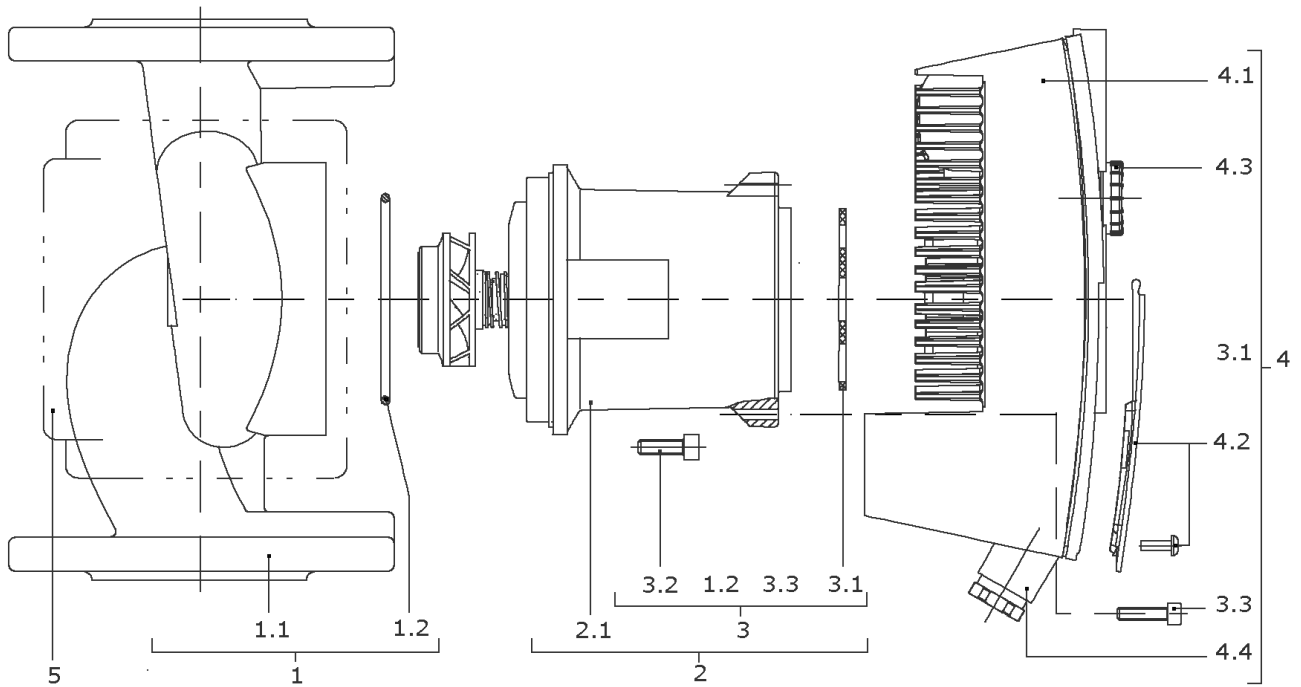

STRATOS-Z 30/1-12 PN6/10 (2090471)

Item	Article no.	Description	Quantity
1	2054256	PUMP HOUS. STRATOS 30/1-12 PN6/10 RG KIT	1
1.1		> PUMP HOUSING I30/67/96X180 G2" RG KPL.	1
1.2	2037914	> O-RING ID.75,79X3,53 EPDM 70SHORE	1
	2201126	> Flat gasket D42/55X2,1-DN32-2"VP.	1
2	2097973	MOTOR 2 STRATOS-Z MG.33(30/1-12)CAN KIT	1
2.1		> MOTOR 2 33/200 E30/1-12STRATOS-Z EN60335	1
3	2046969	> FIXING/GASKET-KIT STRATOS 33	1
1.2	2037914	>> O-RING ID.75,79X3,53 EPDM 70SHORE	1
3.1	2037930	>> FLAT GASKET D.78X3 VP.	1
3.2	2010882	>> SCREW M6X18 ISO4762 (4 PIECES)	1
3.3		>> SCREW M5X20 ISO4762 8.8 GEOMET	1
4	2094447	MODULE STRATOS 30/1-12 SW5.01 KIT	1
3.1	2037930	> FLAT GASKET D.78X3 VP.	1
3.3		> SCREW M5X20 ISO4762 8.8 GEOMET	1
4.1		> Module Stratos 33 SW6.22	1
4.2	2037921	> MODULE COVER STRATOS MG.33 KIT	1
4.3	2037927	> ROTARY SWITCH BUTTON MODULE STRATOS D.29	1
4.4	2042947	> SCREW CONNECTION PG7 KIT	1
	2042952	>> GASKET PG7 PKG.	1
		>> PRESSURE SCREW 107/E PG7 DIN46255 BLACK	1
		>> PRESSURE RING 107/D PG7 DIN46320ST	1
		>> PROFILED GASKET PG7 D.6/11 DIN46320 5EP4	1
4.4	2042948	> SCREW CONNECTION PG9 KIT	1
	2042951	>> GASKET PG9 PKG.	1
		>> PRESSURE SCREW PG9 PLASTICS BLACK	1
		>> PRESSURE RING 107/D PG9 DIN46320ST	1
		>> PROFILED GASKET PG9 D.7/13,5 DIN46320	1
4.4	2042949	> SCREW CONNECTION PG13,5 KIT	1
	2042950	>> GASKET PG13,5 PKG.	1
		>> PRESSURE SCREW PG13,5DIN46320 PL.BLACK	1
		>> PRESSURE RING 107/D PG13,5DIN46320	1
		>> PROFILED GASKET PG13,5 F.KVSB GI	1
	2042953	> COVER IF STRATOS	1
5	2037924	INSOLATION STRATOS MG.33(30/1-12)KIT	1