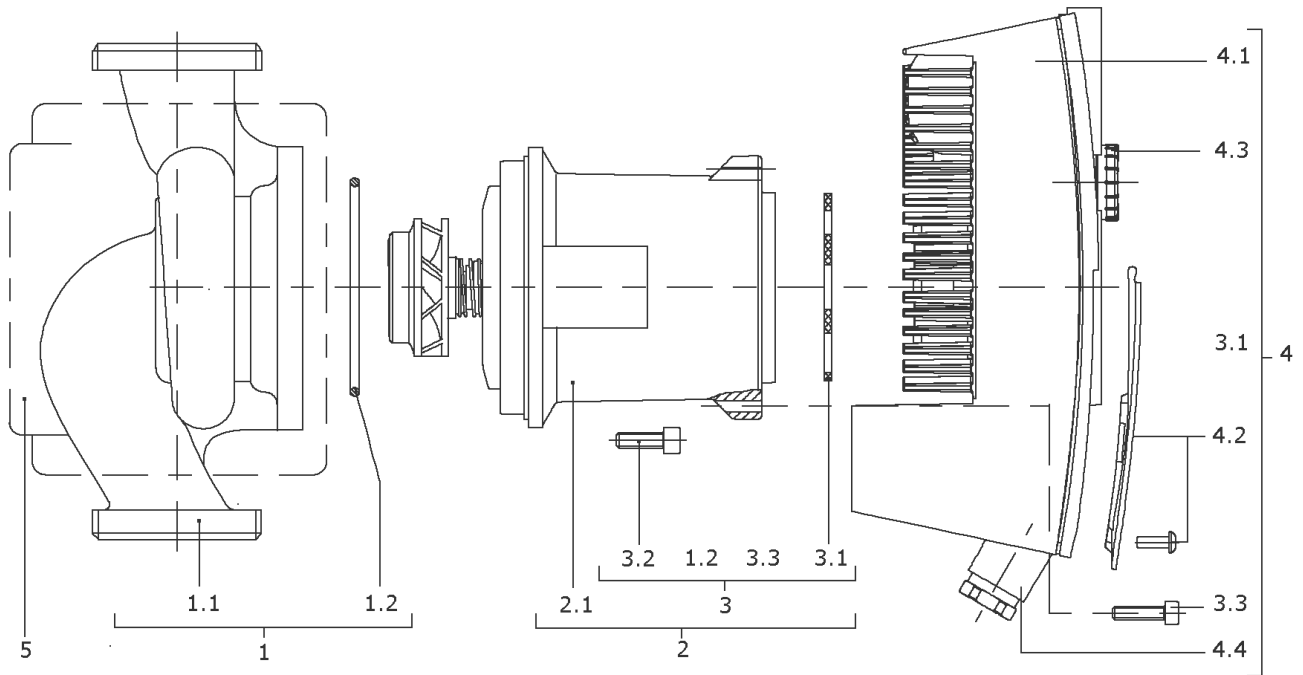

STRATOS-Z 40/1-12 RG (2090473)

Item	Article no.	Description	Quantity
1	2051171	PUMP HOUSING STRATOS-Z40/1-12 RG KIT	1
1.1		> PUMP HOUSING I40/78/115X250 6/16RG CPL.	1
1.2	2042935	> O-RING ID.88,49X3,53 EPDM 70SHORE	1
2	2097975	MOTOR 2 STRATOS-Z MG.43(40/1-12)CAN KIT	1
2.1		> MOTOR 2 43/600 STRATOS-Z 40/1-12 EN60335	1
3	2046970	> FIXING/GASKET-KIT STRATOS 43	1
1.2	2042935	>> O-RING ID.88,49X3,53 EPDM 70SHORE	1
3.1	2042941	>> FLAT GASKET GR.43 D.92X3	1
3.2	2043006	>> SCREW M6X20 ISO4762 8.8 (4 PIECES)	1
3.3		>> SCREW M5X25 ISO4762 8.8 GEOMET	1
4	2094451	MODULE STRATOS 40/1-12 SW5.01 KIT	1
3.1	2042941	> FLAT GASKET GR.43 D.92X3	1
3.3		> SCREW M5X25 ISO4762 8.8 GEOMET	1
4.1		> Module Stratos 43 SW6.12	1
4.2	2042945	> MODULE COVER STRATOS MG.43 KIT	1
Note: TO / BIS / JUSQU'Á: KW02/2009			
4.2	2098198	> MODULE COVER STRATOS MG.43 FROM 09W03 KI	1
Note: FROM / AB / Á PARTIR: KW03/2009			
4.3	2037927	> ROTARY SWITCH BUTTON MODULE STRATOS D.29	1
4.4	2042947	> SCREW CONNECTION PG7 KIT	1
	2042952	>> GASKET PG7 PKG.	1
		>> PRESSURE SCREW 107/E PG7 DIN46255 BLACK	1
		>> PRESSURE RING 107/D PG7 DIN46320ST	1
		>> PROFILED GASKET PG7 D.6/11 DIN46320 5EP4	1
4.4	2042948	> SCREW CONNECTION PG9 KIT	1
	2042951	>> GASKET PG9 PKG.	1
		>> PRESSURE SCREW PG9 PLASTICS BLACK	1
		>> PRESSURE RING 107/D PG9 DIN46320ST	1
		>> PROFILED GASKET PG9 D.7/13,5 DIN46320	1
4.4	2042949	> SCREW CONNECTION PG13,5 KIT	1
	2042950	>> GASKET PG13,5 PKG.	1
		>> PRESSURE SCREW PG13,5DIN46320 PL.BLACK	1
		>> PRESSURE RING 107/D PG13,5DIN46320	1
		>> PROFILED GASKET PG13,5 F.KVSB GI	1