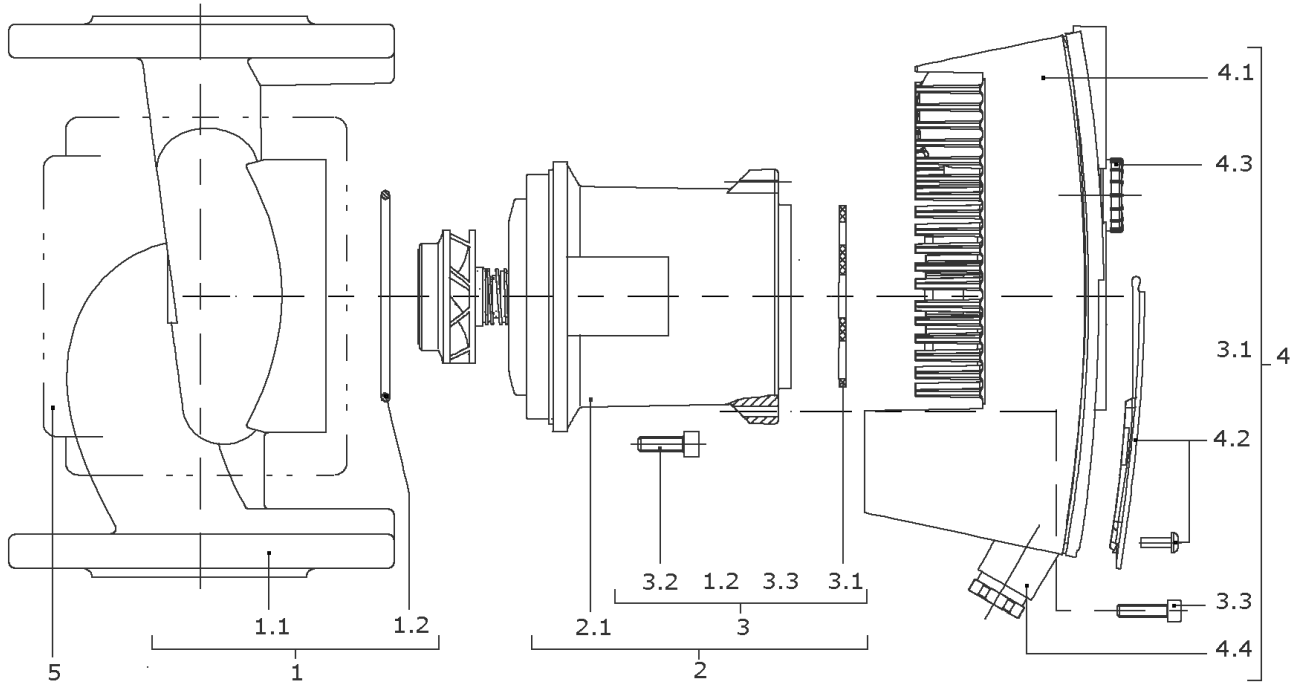

STRATOS-Z 40/1-8 GG (2090477)

Item	Article no.	Description	Quantity
1	2098076	PUMP HOUSING STRATOS-Z40/1-8 GG KIT	1
1.1		> PUMP HOUSING I40/62/96X220 6/16 KPL.WILO	1
1.2	2037914	> O-RING ID.75,79X3,53 EPDM 70SHORE	1
2	2097974	MOTOR 2 STRATOS-Z MG.33(40/1-8)CAN KIT	1
2.1		> MOTOR 2 33/200 E40-E50/1-8STRA-Z EN60335	1
3	2046969	> FIXING/GASKET-KIT STRATOS 33	1
1.2	2037914	>> O-RING ID.75,79X3,53 EPDM 70SHORE	1
3.1	2037930	>> FLAT GASKET D.78X3 VP.	1
3.2	2010882	>> SCREW M6X18 ISO4762 (4 PIECES)	1
3.3		>> SCREW M5X20 ISO4762 8.8 GEOMET	1
4	2094450	MODULE STRATOS 40/1-8 SW5.01 KIT	1
3.1	2037930	> FLAT GASKET D.78X3 VP.	1
3.3		> SCREW M5X20 ISO4762 8.8 GEOMET	1
4.1		> Module Stratos 33 SW6.22	1
4.2	2037921	> MODULE COVER STRATOS MG.33 KIT	1
4.3	2037927	> ROTARY SWITCH BUTTON MODULE STRATOS D.29	1
4.4	2042947	> SCREW CONNECTION PG7 KIT	1
	2042952	>> GASKET PG7 PKG.	1
		>> PRESSURE SCREW 107/E PG7 DIN46255 BLACK	1
		>> PRESSURE RING 107/D PG7 DIN46320ST	1
		>> PROFILED GASKET PG7 D.6/11 DIN46320 5EP4	1
4.4	2042948	> SCREW CONNECTION PG9 KIT	1
	2042951	>> GASKET PG9 PKG.	1
		>> PRESSURE SCREW PG9 PLASTICS BLACK	1
		>> PRESSURE RING 107/D PG9 DIN46320ST	1
		>> PROFILED GASKET PG9 D.7/13,5 DIN46320	1
4.4	2042949	> SCREW CONNECTION PG13,5 KIT	1
	2042950	>> GASKET PG13,5 PKG.	1
		>> PRESSURE SCREW PG13,5DIN46320 PL.BLACK	1
		>> PRESSURE RING 107/D PG13,5DIN46320	1
		>> PROFILED GASKET PG13,5 F.KVSB GI	1
	2042953	> COVER IF STRATOS	1
5	2037925	INSOLATION STRATOS MG.33 KIT	1
		> INSULATION STRATOS 40/1-8 MG.33 NT.	1