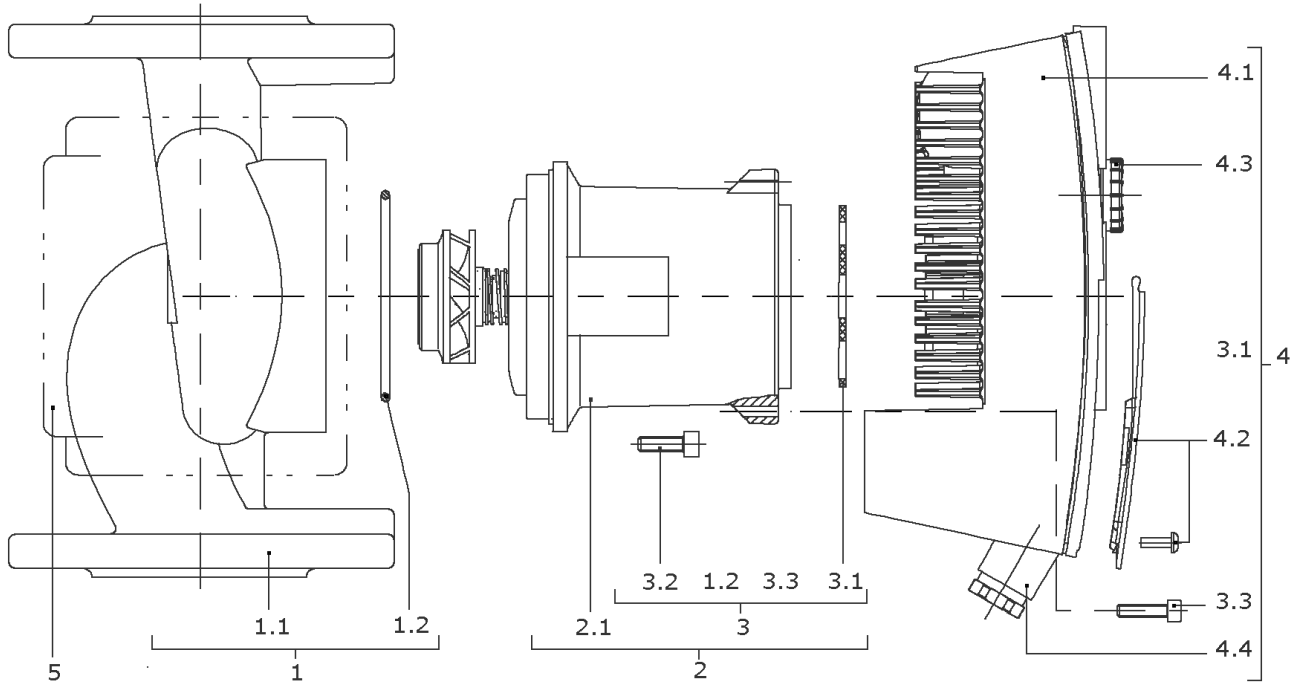

STRATOS-Z 30/1-12 PN10 (2030900)

Item	Article no.	Description	Quantity
1	2054256	PUMP HOUS. STRATOS 30/1-12 PN6/10 RG KIT	1
1.1		> PUMP HOUSING I30/67/96X180 G2" RG KPL.	1
1.2	2037914	> O-RING ID.75,79X3,53 EPDM 70SHORE	1
	2201126	> Flat gasket D42/55X2,1-DN32-2"VP.	1
2		MOTOR 2 STRATOS-Z MG.33(30/1-12)KIT	1
Note: no longer available / nicht mehr lieferbar / ne plus disponible			
2.1		> MOTOR 2 33/200 E30/1-12 STRATOS-Z	1
3	2046969	> FIXING/GASKET-KIT STRATOS 33	1
1.2	2037914	>> O-RING ID.75,79X3,53 EPDM 70SHORE	1
3.1	2037930	>> FLAT GASKET D.78X3 VP.	1
3.2	2010882	>> SCREW M6X18 ISO4762 (4 PIECES)	1
3.3		>> SCREW M5X20 ISO4762 8.8 GEOMET	1
4	2037918	MODULE STRATOS 30/1-12 KIT	1
3.1	2037930	> FLAT GASKET D.78X3 VP.	1
3.3		> SCREW M5X20 ISO4762 8.8 GEOMET	1
4.1		> MODULE GR.33 LC no.label 5pol.CPL.	1
4.2	2037921	> MODULE COVER STRATOS MG.33 KIT	1
4.3	2037927	> ROTARY SWITCH BUTTON MODULE STRATOS D.29	1
4.4	2042947	> SCREW CONNECTION PG7 KIT	1
	2042952	>> GASKET PG7 PKG.	1
		>> PRESSURE SCREW 107/E PG7 DIN46255 BLACK	1
		>> PRESSURE RING 107/D PG7 DIN46320ST	1
		>> PROFILED GASKET PG7 D.6/11 DIN46320 5EP4	1
4.4	2042948	> SCREW CONNECTION PG9 KIT	1
	2042951	>> GASKET PG9 PKG.	1
		>> PRESSURE SCREW PG9 PLASTICS BLACK	1
		>> PRESSURE RING 107/D PG9 DIN46320ST	1
		>> PROFILED GASKET PG9 D.7/13,5 DIN46320	1
4.4	2042949	> SCREW CONNECTION PG13,5 KIT	1
	2042950	>> GASKET PG13,5 PKG.	1
		>> PRESSURE SCREW PG13,5DIN46320 PL.BLACK	1
		>> PRESSURE RING 107/D PG13,5DIN46320	1
		>> PROFILED GASKET PG13,5 F.KVSB GI	1
	2042953	> COVER IF STRATOS	1