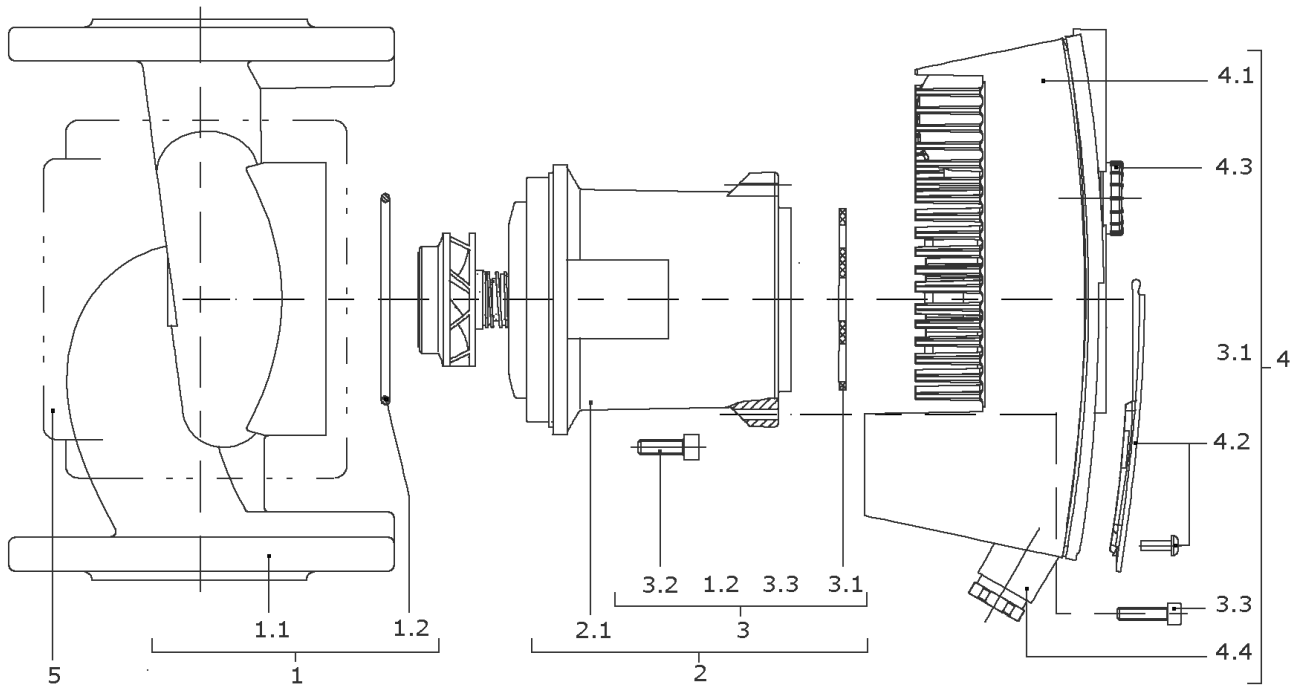

STRATOS-Z 65/1-12 PN6/10 (2090475)

Item	Article no.	Description	Quantity
1	2098077	PUMP HOUSING STRATOS 65/1-12PN6/10RG KIT	1
1.1		> PUMP HOUSING 65/1-12 PN6/10 RG CPL.	1
1.2	2058018	> O-Ring ID.123,42X3,53 EPDM VP.	1
2	2097977	MOTOR 2 STRATOS-Z MG.53(65/1-12)CAN KIT	1
2.1		> MOTOR 2 53/800 65/1-12 STRATOS-Z EN60335	1
3	2058021	> FIXING/GASKET-KIT STRATOS 53/63	1
1.2	2058018	>> O-Ring ID.123,42X3,53 EPDM VP.	1
3.1	2057987	>> FLAT GASKET GR.53/63D.125X3 VP.	1
3.2	2058022	>> SCREW M10X30 ISO4762 8.8 (4 PIECES)	1
3.3		>> SCREW M5X25 ISO4762 8.8 GEOMET	1
4	2094456	MODULE STRATOS 65/1-12 SW5.01 KIT	1
3.1	2057987	> FLAT GASKET GR.53/63D.125X3 VP.	1
3.3		> SCREW M5X25 ISO4762 8.8 GEOMET	1
4.1		> Module Stratos 53 SW6.12 VDE	1
4.2	2057988	> MODULE COVER STRATOS MG.53/63 KIT	1
4.3	2037927	> ROTARY SWITCH BUTTON MODULE STRATOS D.29	1
4.4	2042947	> SCREW CONNECTION PG7 KIT	1
	2042952	>> GASKET PG7 PKG.	1
		>> PRESSURE SCREW 107/E PG7 DIN46255 BLACK	1
		>> PRESSURE RING 107/D PG7 DIN46320ST	1
		>> PROFILED GASKET PG7 D.6/11 DIN46320 5EP4	1
4.4	2042948	> SCREW CONNECTION PG9 KIT	1
	2042951	>> GASKET PG9 PKG.	1
		>> PRESSURE SCREW PG9 PLASTICS BLACK	1
		>> PRESSURE RING 107/D PG9 DIN46320ST	1
		>> PROFILED GASKET PG9 D.7/13,5 DIN46320	1
4.4	2042949	> SCREW CONNECTION PG13,5 KIT	1
	2042950	>> GASKET PG13,5 PKG.	1
		>> PRESSURE SCREW PG13,5DIN46320 PL.BLACK	1
		>> PRESSURE RING 107/D PG13,5DIN46320	1
		>> PROFILED GASKET PG13,5 F.KVSB GI	1
	2042953	> COVER IF STRATOS	1
5	2058023	INSOLATION STRATOS MG.53 KIT	1
		> INSULATION STRATOS 65/1-12 MG.53 KPL.	1