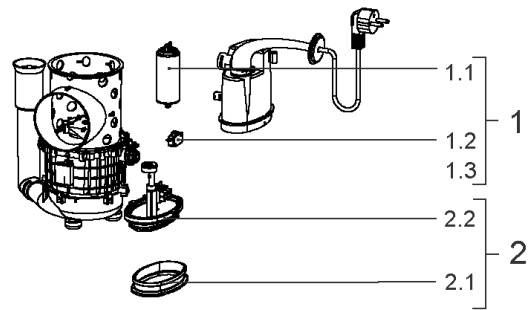

## HiSewlift

Article no.	Description
4191675	HiSewlift3-15
4191677	HiSewlift3-35
4191674	HiSewlift3-I35

**HiSewlift3-I35 (4191674)**

Item	Article no.	Description	Quantity
1	4202778	Capacitor+switch HiSewlift Kit	1
1.1		> Capacitor 10µF DUCATI	1
1.2		> Microswitch XGK	1
1.3		> Clamp 33.1	1
2	4202779	Diaphragm HiDrainlift HiSewlift Kit	1
2.1		> Membrane	1
2.2		> Half clip membrane	1
3	4202781	Carbon filter HiSewlift3-I35 VP.	1
4	4213711	Cap carbon filter HiSewlift3-I35 VP.	1
5	4215134	Cover HiSewlift3-I35 Kit	1
5.1		> Cover HiSewlift3-I35	1
5.2	4215137	> Cover gasket HiSewlift3-I35 VP.	1
6	4202787	Suction HiSewlift3-I35 Kit	1
6.1		> Side cap and nut	1
6.2		> Side/Top inlet connector	1
6.3		> Clamp 32-55	2
7	4202789	Discha.NRV HiDrainlift3-35 HiSewlift Kit	1
8	4202783	Pan connexion HiSewlift3-I135 Kit	1
8.1		> Pan gasket	1
8.2		> Lock ring	1

**HiSewlift3-15 (4191675)**

Item	Article no.	Description	Quantity
1	4202778	Capacitor+switch HiSewlift Kit	1
1.1		> Capacitor 10µF DUCATI	1
1.2		> Microswitch XGK	1
1.3		> Clamp 33.1	1
2	4202779	Diaphragm HiDrainlift HiSewlift Kit	1
2.1		> Membrane	1
2.2		> Half clip membrane	1
3	4202780	Carbon FT.HiDrainlift HiSewlift3-15/35VP	1
4	4214547	Cap carbon filter VP.	1
5	4215133	Cover HiSewlift3-15/3-35 Kit	1
5.1		> Cover HiSewlift3-15/3-35	1
5.2	4215136	> Gasket HiDrain3-35-37HiSewlift3-15-35VP.	1
6	4202785	Suction HiDrainl.3-35 HiSewl.3-15/35 Kit	1
6.1		> Side plug	1
6.2		> Side/Top inlet connector	1
6.3		> Clamp 32-55	2
7	4202789	Discha.NRV HiDrainlift3-35 HiSewlift Kit	1
8	4202782	Pan connexion HiSewlift3-15/35 Kit	1
8.1		> Pan gasket	1
8.2		> Tie-wrap	1
8.3		> Clamp 90x110	1