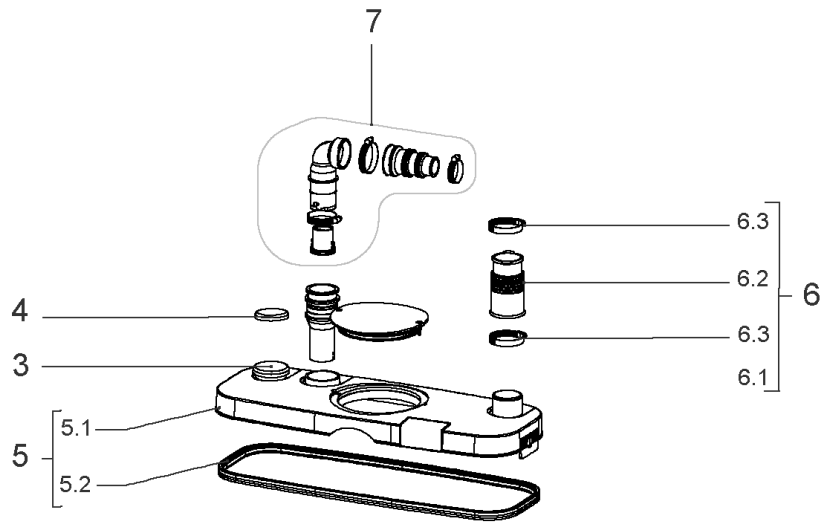

## HiSewlift

Article no.	Description
4191675	HiSewlift3-15
4191677	HiSewlift3-35
4191674	HiSewlift3-I35

**HiSewlift3-I35 (4191674)**

Item	Article no.	Description	Quantity
1	4202778	Capacitor+switch HiSewlift Kit	1
1.1		> Capacitor 10µF DUCATI	1
1.2		> Microswitch XGK	1
1.3		> Clamp 33.1	1
2	4202779	Diaphragm HiDrainlift HiSewlift Kit	1
2.1		> Membrane	1
2.2		> Half clip membrane	1
3	4202781	Carbon filter HiSewlift3-I35 VP.	1
4	4213711	Cap carbon filter HiSewlift3-I35 VP.	1
5	4215134	Cover HiSewlift3-I35 Kit	1
5.1		> Cover HiSewlift3-I35	1
5.2	4215137	> Cover gasket HiSewlift3-I35 VP.	1
6	4202787	Suction HiSewlift3-I35 Kit	1
6.1		> Side cap and nut	1
6.2		> Side/Top inlet connector	1
6.3		> Clamp 32-55	2
7	4202789	Discha.NRV HiDrainlift3-35 HiSewlift Kit	1
8	4202783	Pan connexion HiSewlift3-I135 Kit	1
8.1		> Pan gasket	1
8.2		> Lock ring	1

**HiSewlift3-15 (4191675)**

Item	Article no.	Description	Quantity
1	4202778	Capacitor+switch HiSewlift Kit	1
1.1		> Capacitor 10µF DUCATI	1
1.2		> Microswitch XGK	1
1.3		> Clamp 33.1	1
2	4202779	Diaphragm HiDrainlift HiSewlift Kit	1
2.1		> Membrane	1
2.2		> Half clip membrane	1
3	4202780	Carbon FT.HiDrainlift HiSewlift3-15/35VP	1
4	4214547	Cap carbon filter VP.	1
5	4215133	Cover HiSewlift3-15/3-35 Kit	1
5.1		> Cover HiSewlift3-15/3-35	1
5.2	4215136	> Gasket HiDrain3-35-37HiSewlift3-15-35VP.	1
6	4202785	Suction HiDrainl.3-35 HiSewl.3-15/35 Kit	1
6.1		> Side plug	1
6.2		> Side/Top inlet connector	1
6.3		> Clamp 32-55	2
7	4202789	Discha.NRV HiDrainlift3-35 HiSewlift Kit	1
8	4202782	Pan connexion HiSewlift3-15/35 Kit	1
8.1		> Pan gasket	1
8.2		> Tie-wrap	1
8.3		> Clamp 90x110	1