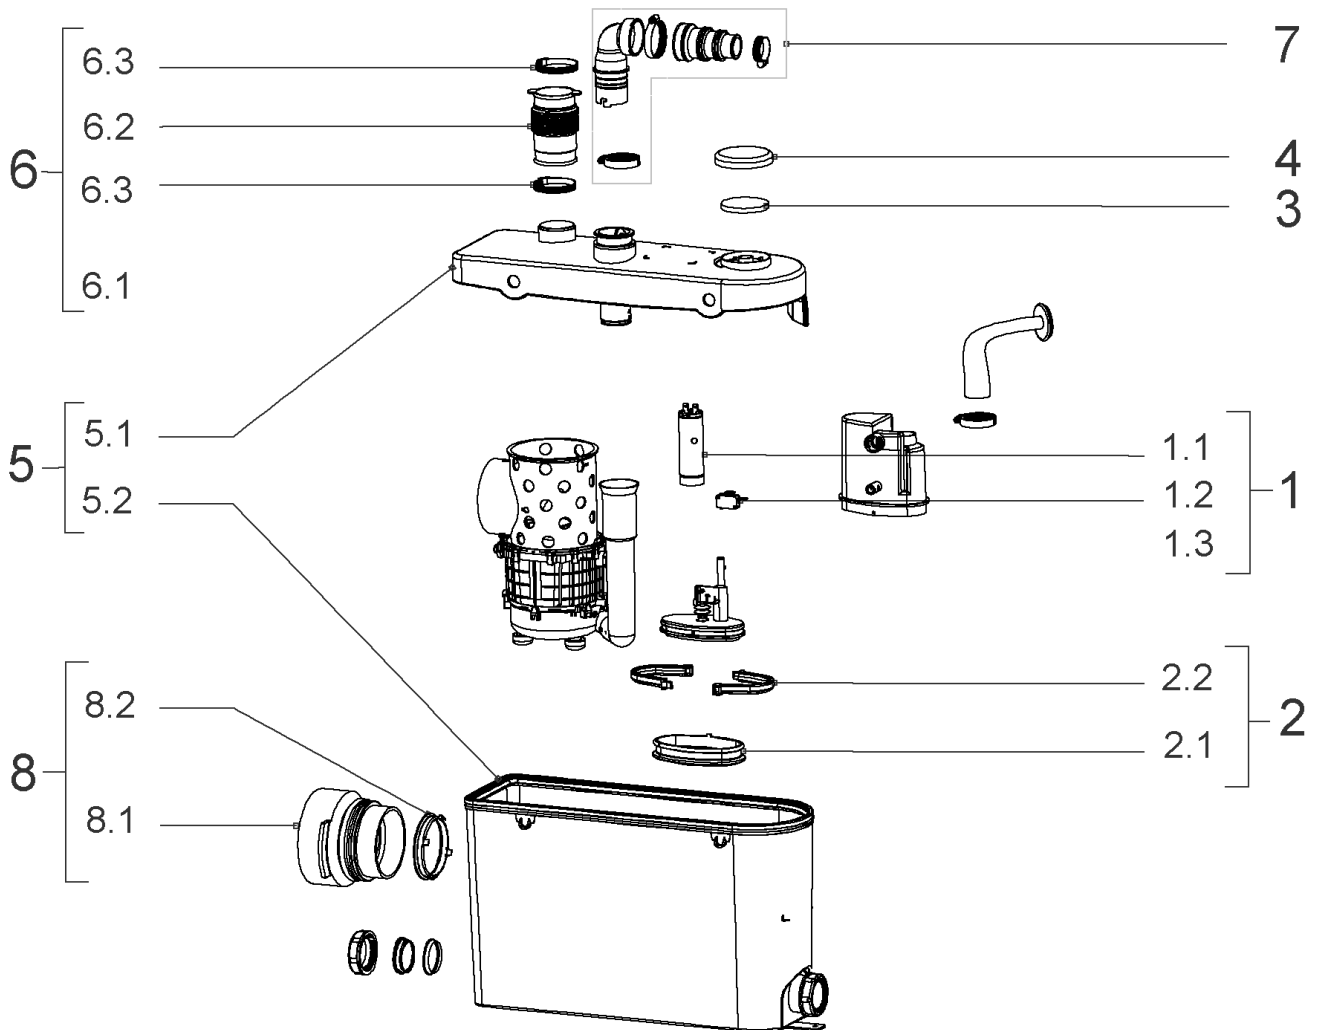

## HiSewlift

Article no.	Description
4191675	HiSewlift3-15
4191677	HiSewlift3-35
4191674	HiSewlift3-I35

**HiSewlift3-I35 (4191674)**

Item	Article no.	Description	Quantity
1	4202778	Capacitor+switch HiSewlift Kit	1
1.1		> Capacitor 10µF DUCATI	1
1.2		> Microswitch XGK	1
1.3		> Clamp 33.1	1
2	4202779	Diaphragm HiDrainlift HiSewlift Kit	1
2.1		> Membrane	1
2.2		> Half clip membrane	1
3	4202781	Carbon filter HiSewlift3-I35 VP.	1
4	4213711	Cap carbon filter HiSewlift3-I35 VP.	1
5	4215134	Cover HiSewlift3-I35 Kit	1
5.1		> Cover HiSewlift3-I35	1
5.2	4215137	> Cover gasket HiSewlift3-I35 VP.	1
6	4202787	Suction HiSewlift3-I35 Kit	1
6.1		> Side cap and nut	1
6.2		> Side/Top inlet connector	1
6.3		> Clamp 32-55	2
7	4202789	Discha.NRV HiDrainlift3-35 HiSewlift Kit	1
8	4202783	Pan connexion HiSewlift3-I135 Kit	1
8.1		> Pan gasket	1
8.2		> Lock ring	1

**HiSewlift3-15 (4191675)**

Item	Article no.	Description	Quantity
1	4202778	Capacitor+switch HiSewlift Kit	1
1.1		> Capacitor 10µF DUCATI	1
1.2		> Microswitch XGK	1
1.3		> Clamp 33.1	1
2	4202779	Diaphragm HiDrainlift HiSewlift Kit	1
2.1		> Membrane	1
2.2		> Half clip membrane	1
3	4202780	Carbon FT.HiDrainlift HiSewlift3-15/35VP	1
4	4214547	Cap carbon filter VP.	1
5	4215133	Cover HiSewlift3-15/3-35 Kit	1
5.1		> Cover HiSewlift3-15/3-35	1
5.2	4215136	> Gasket HiDrain3-35-37HiSewlift3-15-35VP.	1
6	4202785	Suction HiDrainl.3-35 HiSewl.3-15/35 Kit	1
6.1		> Side plug	1
6.2		> Side/Top inlet connector	1
6.3		> Clamp 32-55	2
7	4202789	Discha.NRV HiDrainlift3-35 HiSewlift Kit	1
8	4202782	Pan connexion HiSewlift3-15/35 Kit	1
8.1		> Pan gasket	1
8.2		> Tie-wrap	1
8.3		> Clamp 90x110	1