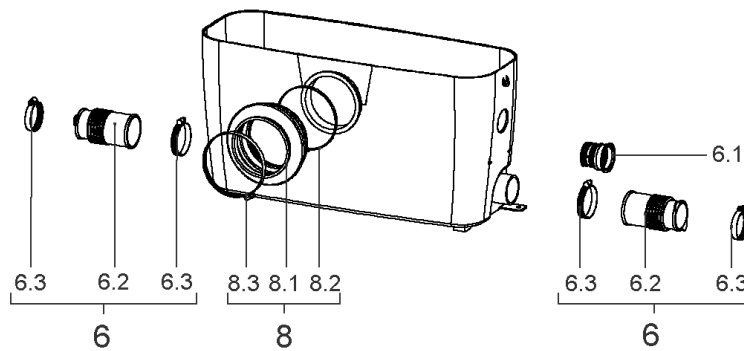

## HiSewlift

Article no.	Description
4191675	HiSewlift3-15
4191677	HiSewlift3-35
4191674	HiSewlift3-I35

**HiSewlift3-I35 (4191674)**

Item	Article no.	Description	Quantity
1	4202778	Capacitor+switch HiSewlift Kit	1
1.1		> Capacitor 10µF DUCATI	1
1.2		> Microswitch XGK	1
1.3		> Clamp 33.1	1
2	4202779	Diaphragm HiDrainlift HiSewlift Kit	1
2.1		> Membrane	1
2.2		> Half clip membrane	1
3	4202781	Carbon filter HiSewlift3-I35 VP.	1
4	4213711	Cap carbon filter HiSewlift3-I35 VP.	1
5	4215134	Cover HiSewlift3-I35 Kit	1
5.1		> Cover HiSewlift3-I35	1
5.2	4215137	> Cover gasket HiSewlift3-I35 VP.	1
6	4202787	Suction HiSewlift3-I35 Kit	1
6.1		> Side cap and nut	1
6.2		> Side/Top inlet connector	1
6.3		> Clamp 32-55	2
7	4202789	Discha.NRV HiDrainlift3-35 HiSewlift Kit	1
8	4202783	Pan connexion HiSewlift3-I135 Kit	1
8.1		> Pan gasket	1
8.2		> Lock ring	1

**HiSewlift3-15 (4191675)**

Item	Article no.	Description	Quantity
1	4202778	Capacitor+switch HiSewlift Kit	1
1.1		> Capacitor 10µF DUCATI	1
1.2		> Microswitch XGK	1
1.3		> Clamp 33.1	1
2	4202779	Diaphragm HiDrainlift HiSewlift Kit	1
2.1		> Membrane	1
2.2		> Half clip membrane	1
3	4202780	Carbon FT.HiDrainlift HiSewlift3-15/35VP	1
4	4214547	Cap carbon filter VP.	1
5	4215133	Cover HiSewlift3-15/3-35 Kit	1
5.1		> Cover HiSewlift3-15/3-35	1
5.2	4215136	> Gasket HiDrain3-35-37HiSewlift3-15-35VP.	1
6	4202785	Suction HiDrainl.3-35 HiSewl.3-15/35 Kit	1
6.1		> Side plug	1
6.2		> Side/Top inlet connector	1
6.3		> Clamp 32-55	2
7	4202789	Discha.NRV HiDrainlift3-35 HiSewlift Kit	1
8	4202782	Pan connexion HiSewlift3-15/35 Kit	1
8.1		> Pan gasket	1
8.2		> Tie-wrap	1
8.3		> Clamp 90x110	1