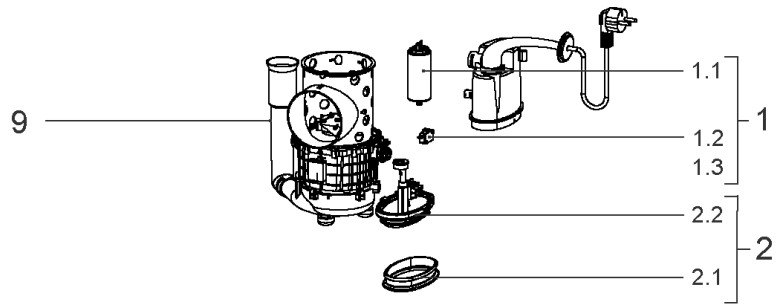

## HiSewlift

Article no.	Description
4191675	HiSewlift3-15
4191677	HiSewlift3-35
4191674	HiSewlift3-I35

**HiSewlift3-I35 (4191674)**

Item	Article no.	Description	Quantity
1	4202778	Capacitor+switch HiSewlift Kit	1
1.1		> Capacitor 10µF DUCATI	1
1.2		> Microswitch XGK	1
1.3		> Clamp 33.1	1
2	4202779	Diaphragm HiDrainlift HiSewlift Kit	1
2.1		> Membrane	1
2.2		> Half clip membrane	1
3	4202781	Carbon filter HiSewlift3-I35 VP.	1
4	4213711	Cap carbon filter HiSewlift3-I35 VP.	1
5	4215134	Cover HiSewlift3-I35 Kit	1
5.1		> Cover HiSewlift3-I35	1
5.2	4215137	> Cover gasket HiSewlift3-I35 VP.	1
6	4202787	Suction HiSewlift3-I35 Kit	1
6.1		> Side cap and nut	1
6.2		> Side/Top inlet connector	1
6.3		> Clamp 32-55	2
7	4202789	Discha.NRV HiDrainlift3-35 HiSewlift Kit	1
8	4202783	Pan connexion HiSewlift3-I135 Kit	1
8.1		> Pan gasket	1
8.2		> Lock ring	1

**HiSewlift3-15 (4191675)**

Item	Article no.	Description	Quantity
1	4202778	Capacitor+switch HiSewlift Kit	1
1.1		> Capacitor 10µF DUCATI	1
1.2		> Microswitch XGK	1
1.3		> Clamp 33.1	1
2	4202779	Diaphragm HiDrainlift HiSewlift Kit	1
2.1		> Membrane	1
2.2		> Half clip membrane	1
3	4202780	Carbon FT.HiDrainlift HiSewlift3-15/35VP	1
4	4214547	Cap carbon filter VP.	1
5	4215133	Cover HiSewlift3-15/3-35 Kit	1
5.1		> Cover HiSewlift3-15/3-35	1
5.2	4215136	> Gasket HiDrain3-35-37HiSewlift3-15-35VP.	1
6	4202785	Suction HiDrainl.3-35 HiSewl.3-15/35 Kit	1
6.1		> Side plug	1
6.2		> Side/Top inlet connector	1
6.3		> Clamp 32-55	2
7	4202789	Discha.NRV HiDrainlift3-35 HiSewlift Kit	1
8	4202782	Pan connexion HiSewlift3-15/35 Kit	1
8.1		> Pan gasket	1
8.2		> Tie-wrap	1
8.3		> Clamp 90x110	1