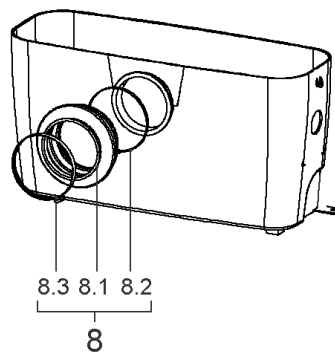

## HiSewlift

Article no.	Description
4191675	HiSewlift3-15
4191677	HiSewlift3-35
4191674	HiSewlift3-I35

**HiSewlift3-I35 (4191674)**

Item	Article no.	Description	Quantity
1	4202778	Capacitor+switch HiSewlift Kit	1
1.1		> Capacitor 10µF DUCATI	1
1.2		> Microswitch XGK	1
1.3		> Clamp 33.1	1
2	4202779	Diaphragm HiDrainlift HiSewlift Kit	1
2.1		> Membrane	1
2.2		> Half clip membrane	1
3	4202781	Carbon filter HiSewlift3-I35 VP.	1
4	4213711	Cap carbon filter HiSewlift3-I35 VP.	1
5	4215134	Cover HiSewlift3-I35 Kit	1
5.1		> Cover HiSewlift3-I35	1
5.2	4215137	> Cover gasket HiSewlift3-I35 VP.	1
6	4202787	Suction HiSewlift3-I35 Kit	1
6.1		> Side cap and nut	1
6.2		> Side/Top inlet connector	1
6.3		> Clamp 32-55	2
7	4202789	Discha.NRV HiDrainlift3-35 HiSewlift Kit	1
8	4202783	Pan connexion HiSewlift3-I135 Kit	1
8.1		> Pan gasket	1
8.2		> Lock ring	1

**HiSewlift3-15 (4191675)**

Item	Article no.	Description	Quantity
1	4202778	Capacitor+switch HiSewlift Kit	1
1.1		> Capacitor 10µF DUCATI	1
1.2		> Microswitch XGK	1
1.3		> Clamp 33.1	1
2	4202779	Diaphragm HiDrainlift HiSewlift Kit	1
2.1		> Membrane	1
2.2		> Half clip membrane	1
3	4202780	Carbon FT.HiDrainlift HiSewlift3-15/35VP	1
4	4214547	Cap carbon filter VP.	1
5	4215133	Cover HiSewlift3-15/3-35 Kit	1
5.1		> Cover HiSewlift3-15/3-35	1
5.2	4215136	> Gasket HiDrain3-35-37HiSewlift3-15-35VP.	1
6	4202785	Suction HiDrainl.3-35 HiSewl.3-15/35 Kit	1
6.1		> Side plug	1
6.2		> Side/Top inlet connector	1
6.3		> Clamp 32-55	2
7	4202789	Discha.NRV HiDrainlift3-35 HiSewlift Kit	1
8	4202782	Pan connexion HiSewlift3-15/35 Kit	1
8.1		> Pan gasket	1
8.2		> Tie-wrap	1
8.3		> Clamp 90x110	1