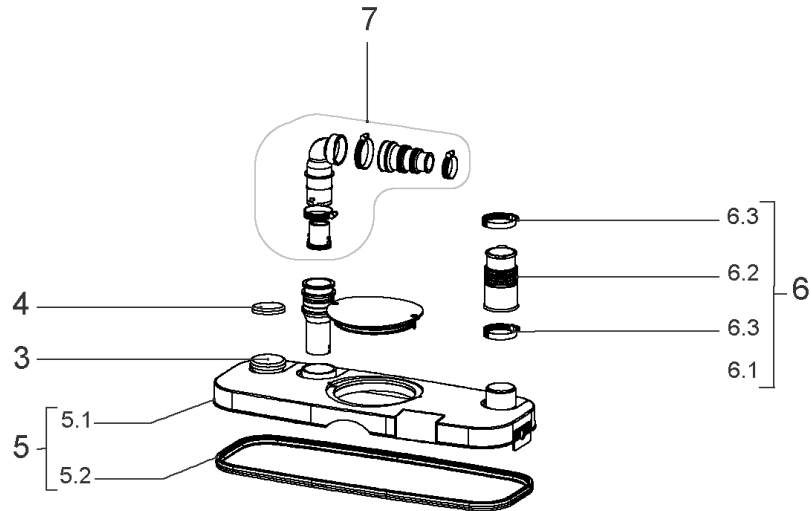

## HiSewlift

Article no.	Description
4191675	HiSewlift3-15
4191677	HiSewlift3-35
4191674	HiSewlift3-I35

**HiSewlift3-I35 (4191674)**

Item	Article no.	Description	Quantity
1	4202778	Capacitor+switch HiSewlift Kit	1
1.1		> Capacitor 10µF DUCATI	1
1.2		> Microswitch XGK	1
1.3		> Clamp 33.1	1
2	4202779	Diaphragm HiDrainlift HiSewlift Kit	1
2.1		> Membrane	1
2.2		> Half clip membrane	1
3	4202781	Carbon filter HiSewlift3-I35 VP.	1
4	4213711	Cap carbon filter HiSewlift3-I35 VP.	1
5	4215134	Cover HiSewlift3-I35 Kit	1
5.1		> Cover HiSewlift3-I35	1
5.2	4215137	> Cover gasket HiSewlift3-I35 VP.	1
6	4202787	Suction HiSewlift3-I35 Kit	1
6.1		> Side cap and nut	1
6.2		> Side/Top inlet connector	1
6.3		> Clamp 32-55	2
7	4202789	Discha.NRV HiDrainlift3-35 HiSewlift Kit	1
8	4202783	Pan connexion HiSewlift3-I135 Kit	1
8.1		> Pan gasket	1
8.2		> Lock ring	1

**HiSewlift3-15 (4191675)**

Item	Article no.	Description	Quantity
1	4202778	Capacitor+switch HiSewlift Kit	1
1.1		> Capacitor 10µF DUCATI	1
1.2		> Microswitch XGK	1
1.3		> Clamp 33.1	1
2	4202779	Diaphragm HiDrainlift HiSewlift Kit	1
2.1		> Membrane	1
2.2		> Half clip membrane	1
3	4202780	Carbon FT.HiDrainlift HiSewlift3-15/35VP	1
4	4214547	Cap carbon filter VP.	1
5	4215133	Cover HiSewlift3-15/3-35 Kit	1
5.1		> Cover HiSewlift3-15/3-35	1
5.2	4215136	> Gasket HiDrain3-35-37HiSewlift3-15-35VP.	1
6	4202785	Suction HiDrainl.3-35 HiSewl.3-15/35 Kit	1
6.1		> Side plug	1
6.2		> Side/Top inlet connector	1
6.3		> Clamp 32-55	2
7	4202789	Discha.NRV HiDrainlift3-35 HiSewlift Kit	1
8	4202782	Pan connexion HiSewlift3-15/35 Kit	1
8.1		> Pan gasket	1
8.2		> Tie-wrap	1
8.3		> Clamp 90x110	1